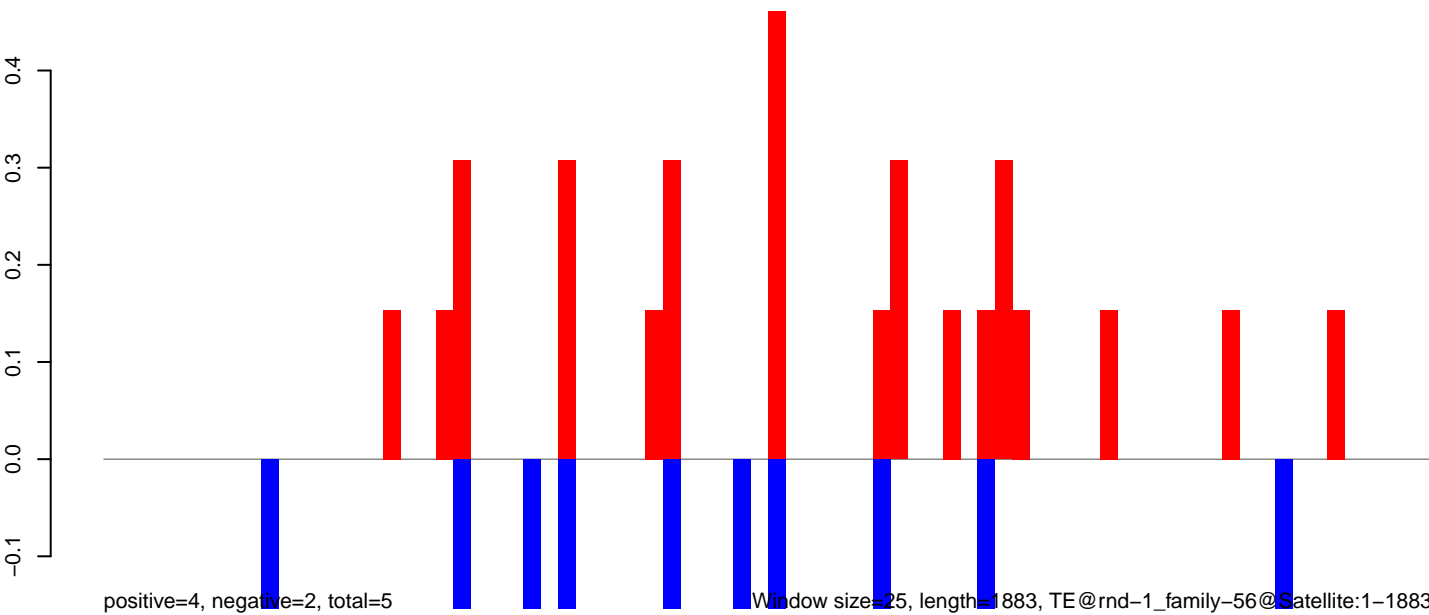

AeAlbo_C636_2dpi_SINV1.rep

Window size=25, length=1883, TE@rnd-1_family-56@Satellite:1-1883