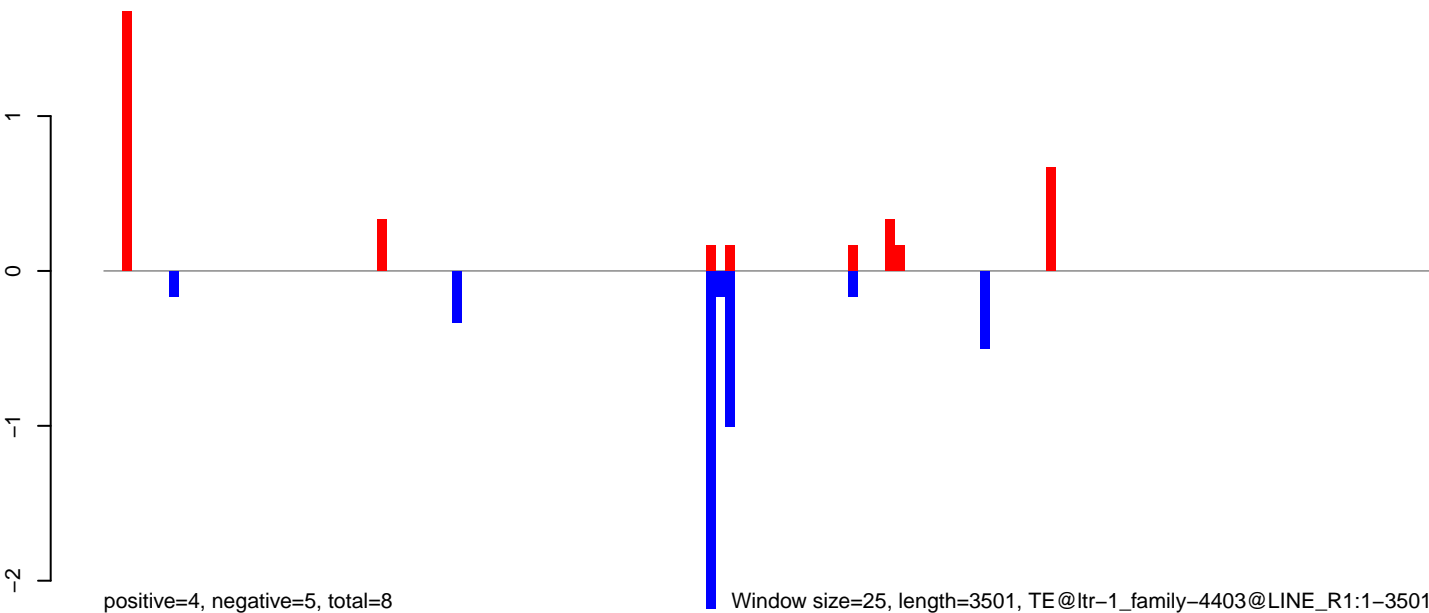

AeAlbo_C636_2dpi_SINV3.rep

Window size=25, length=3501, TE@ltr-1_family-4403@LINE_R1:1-3501