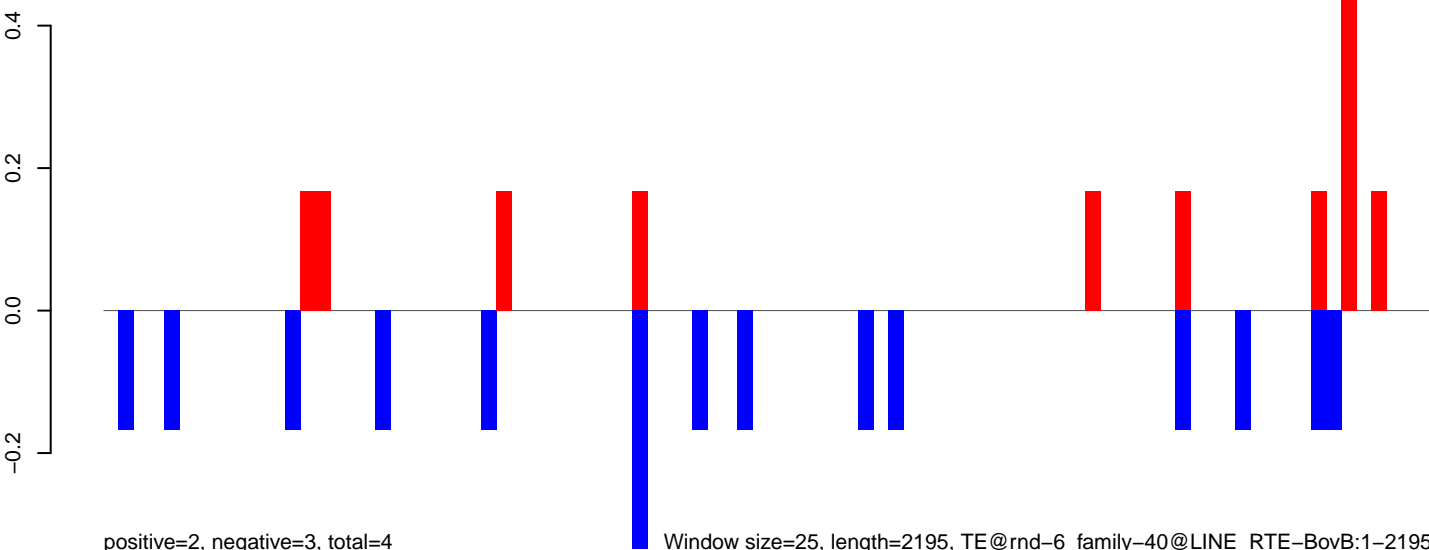

positive=2, negative=3, total=4

Window size=25, length=2195, TE@rnd-6_family-40@LINE RTE-BovB:1-2195