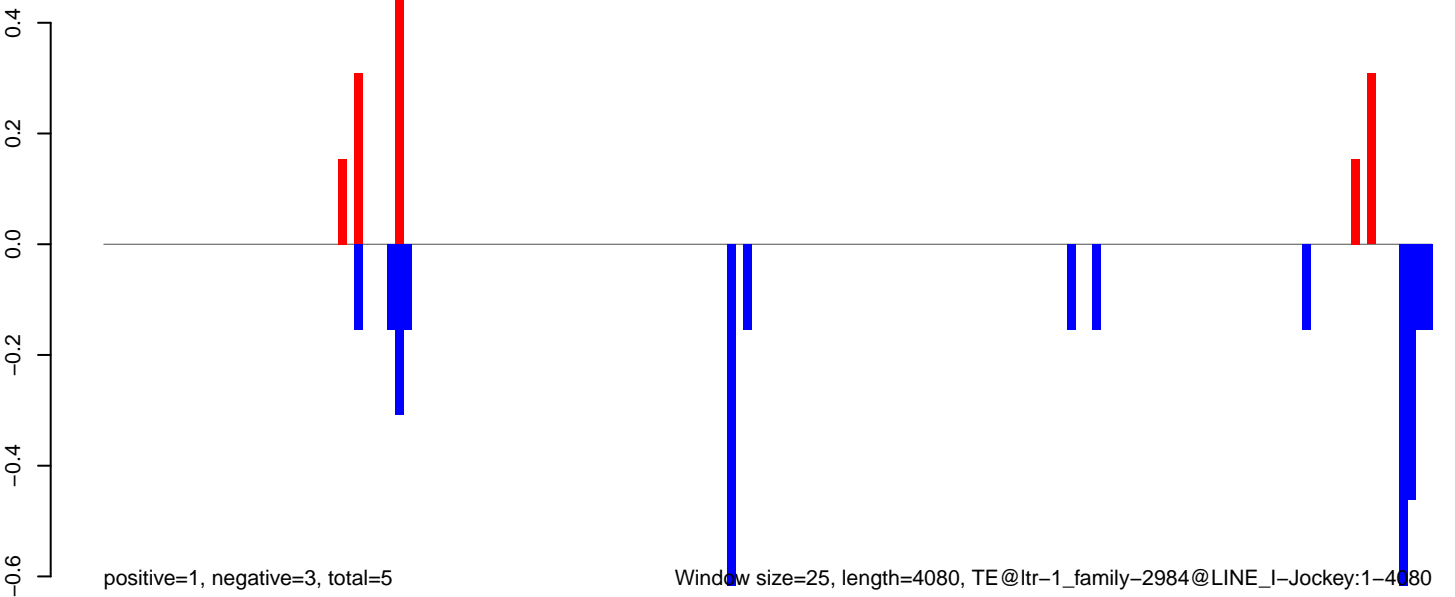

AeAlbo_C636_2dpi_WNV1.24_35.rep

AeAlbo_C636_2dpi_WNV1.rep

AeAlbo_C636_2dpi_WNV1.18_23.rep

AeAlbo_C636_2dpi_WNV1.24_35.rep

AeAlbo_C636_2dpi_WNV1.rep

Window size=25, length=4080, TE@ltr-1_family-2984@LINE_I-Jockey:1-4080