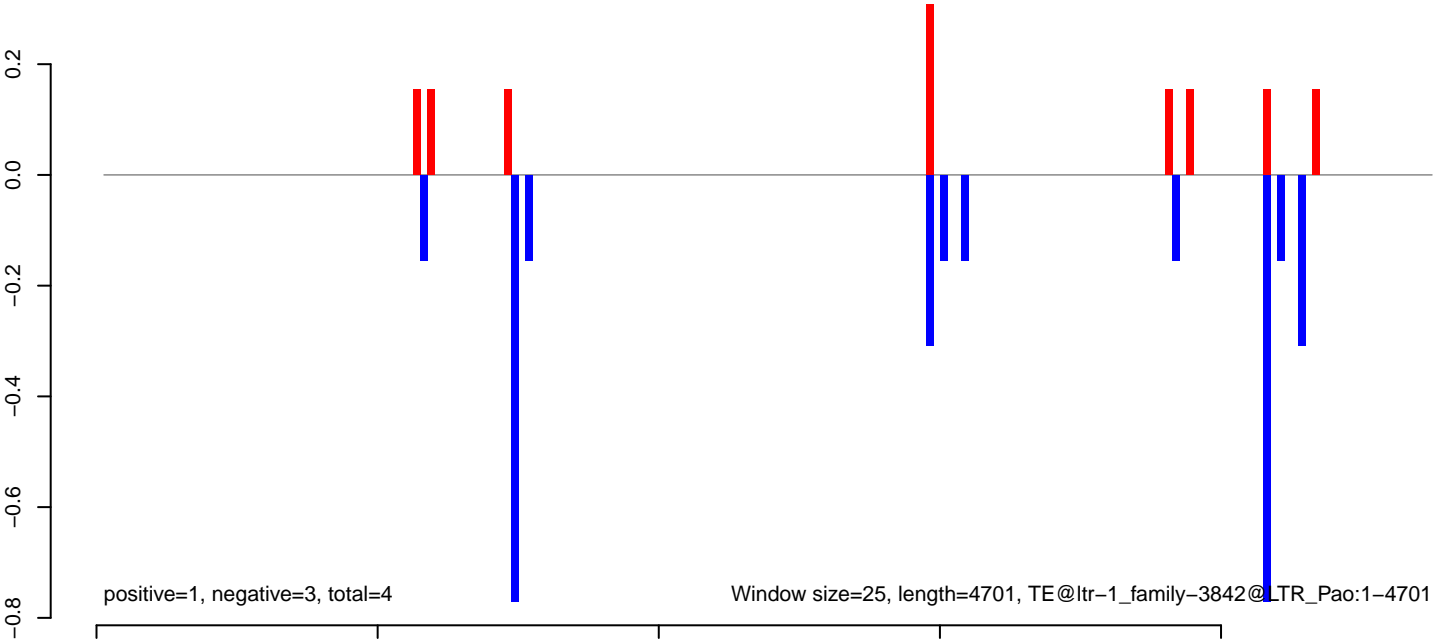

AeAlbo_C636_2dpi_WNV1.rep