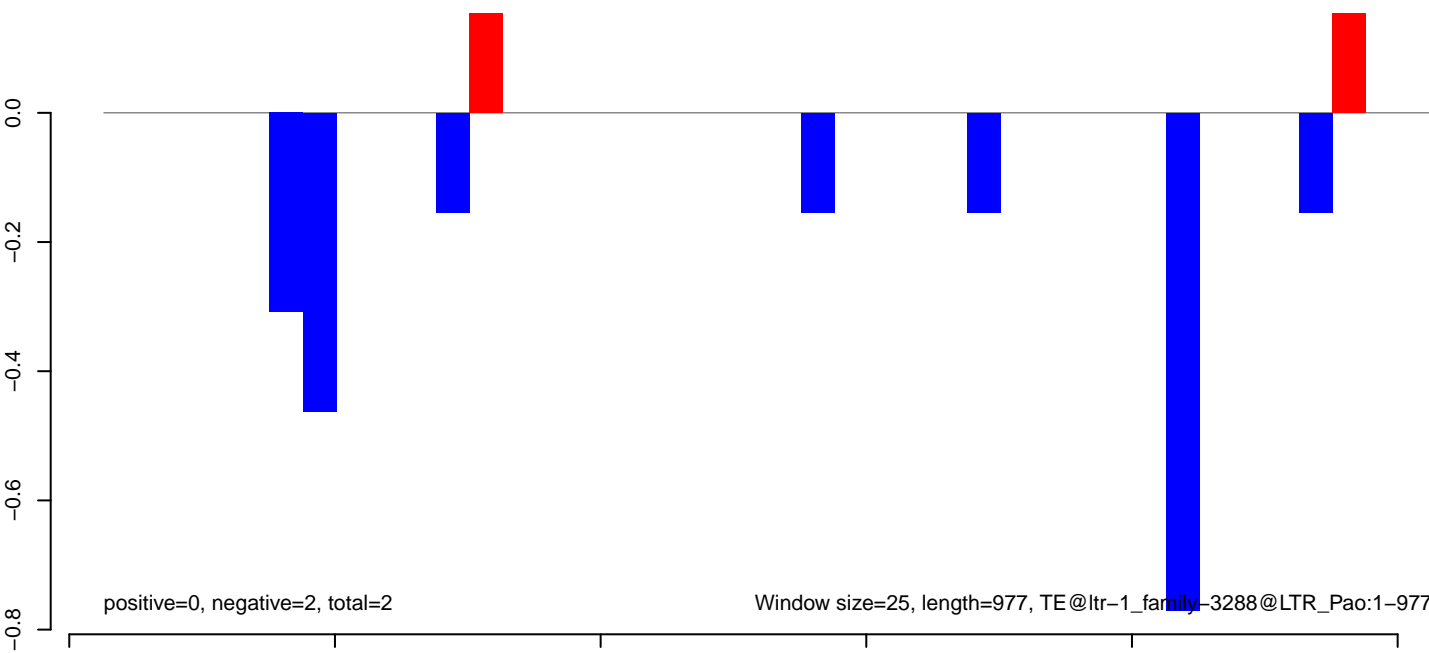

AeAlbo_C636_2dpi_WNV1.rep

positive=0, negative=2, total=2

Window size=25, length=977, TE@ltr-1_family-3288@LTR_Pao:1-977