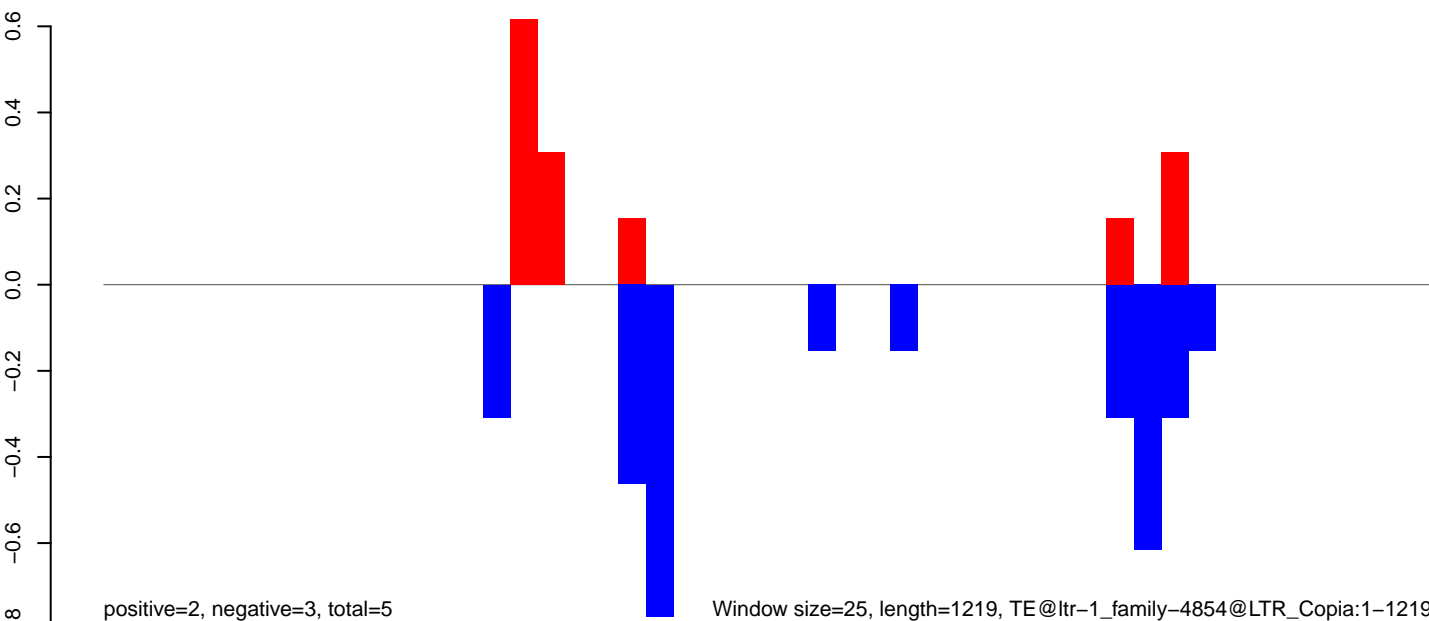

AeAlbo_C636_2dpi_WNV1.18_23.rep

AeAlbo_C636_2dpi_WNV1.24_35.rep

AeAlbo_C636_2dpi_WNV1.rep

Window size=25, length=4743, TE@ltr-1_family-4808@LTR_Gypsy:1-4743

0 1000 2000 3000 4000

AeAlbo_C636_2dpi_WNV1.18_23.rep