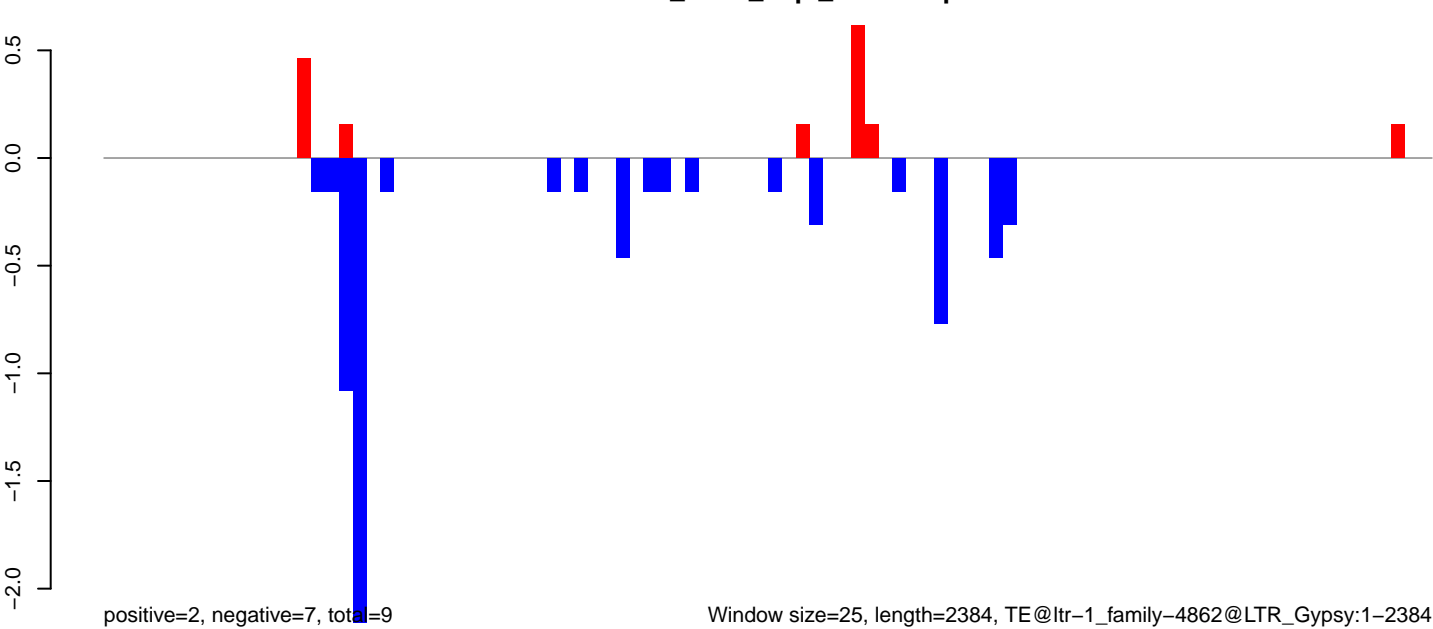

Window size=25, length=2384, TE@ltr-1_family-4862@LTR_Gypsy:1-2384

AeAlbo_C636_2dpi_WNV1.18_23.rep

AeAlbo_C636_2dpi_WNV1.24_35.rep

AeAlbo_C636_2dpi_WNV1.rep

AeAlbo_C636_2dpi_WNV1.18_23.rep

AeAlbo_C636_2dpi_WNV1.24_35.rep