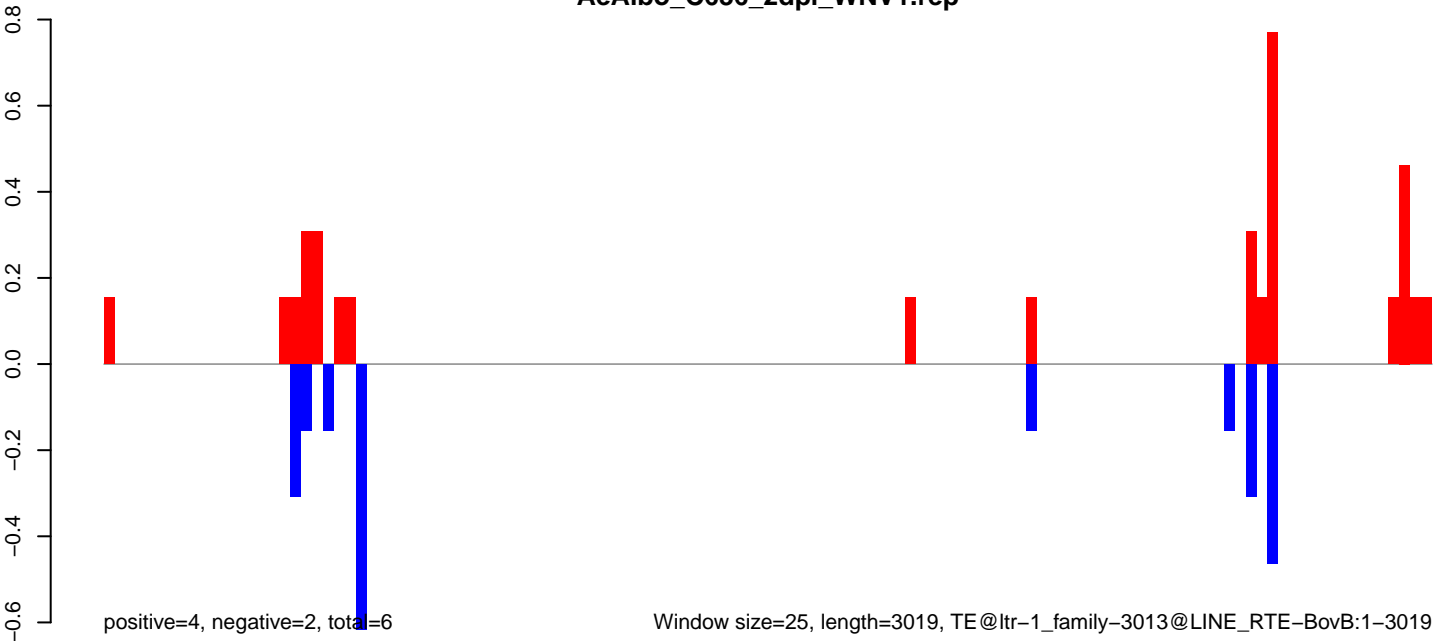

positive=5, negative=6, total=10

Window size=25, length=2776, TE@ltr-1_family-3027@DNA_CMC-EnSpm:1-2776

AeAlbo_C636_2dpi_WNV1.18_23.rep

AeAlbo_C636_2dpi_WNV1.24_35.rep

AeAlbo_C636_2dpi_WNV1.rep

Window size=25, length=3019, TE@ltr-1_family-3013@LINE RTE-BovB:1-3019