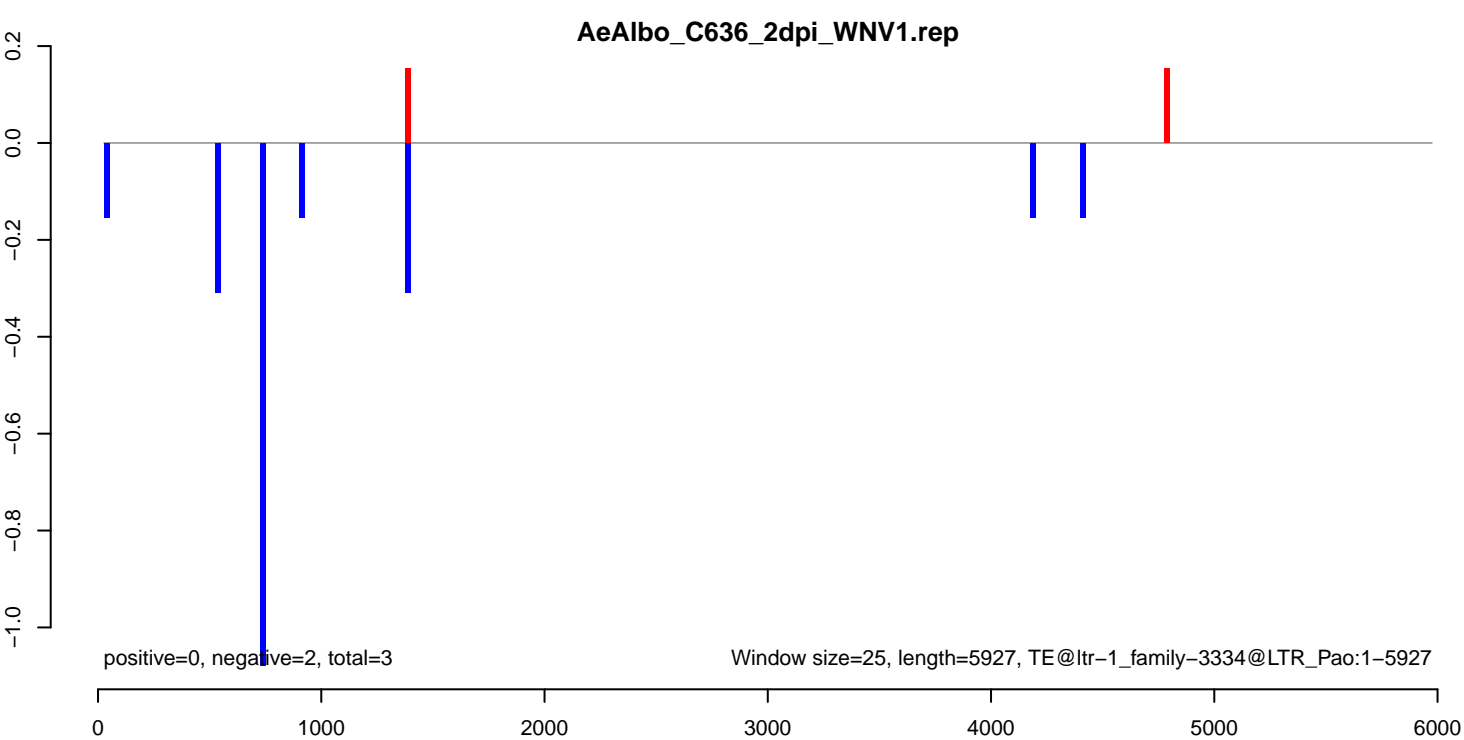

AeAlbo_C636_2dpi_WNV1.18_23.rep

AeAlbo_C636_2dpi_WNV1.24_35.rep

AeAlbo_C636_2dpi_WNV1.rep

Window size=25, length=4781, TE@ltr-1_family-3229@LINE_Penelope:1-3781

0 1000 2000 3000

AeAlbo_C636_2dpi_WNV1.18_23.rep