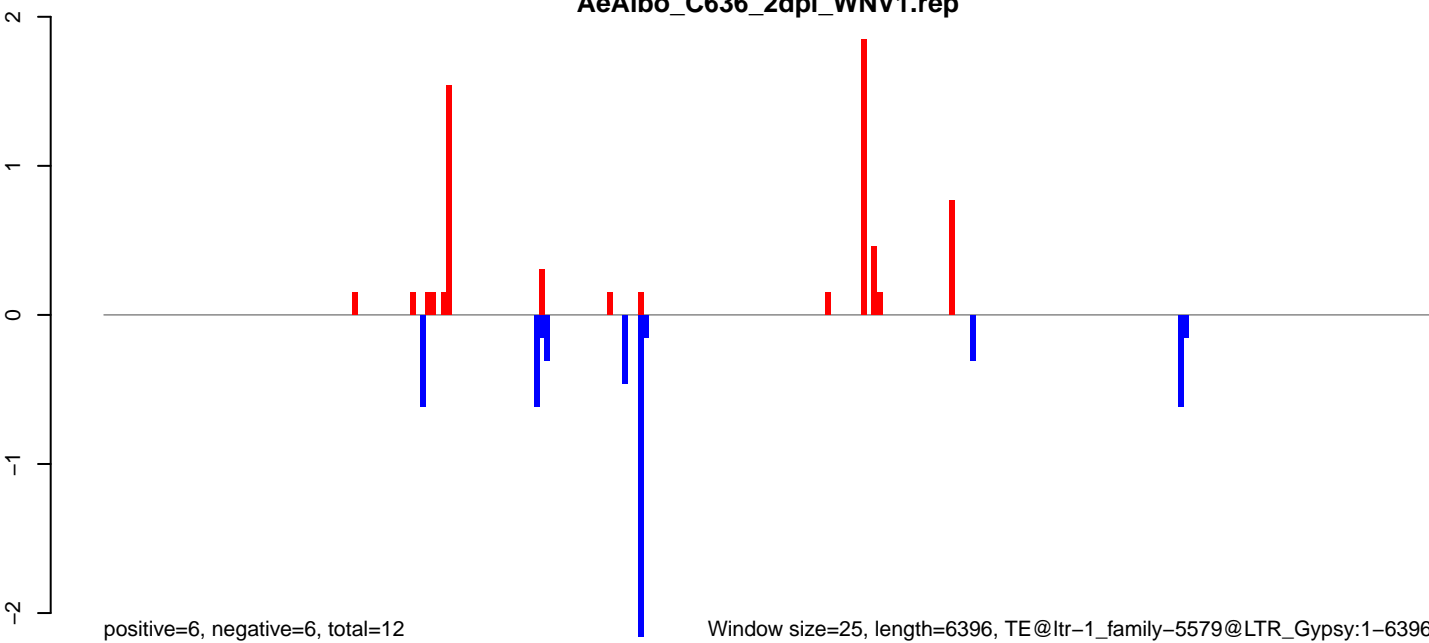

AeAlbo_C636_2dpi_WNV1.18_23.rep

AeAlbo_C636_2dpi_WNV1.24_35.rep

AeAlbo_C636_2dpi_WNV1.rep

AeAlbo_C636_2dpi_WNV1.18_23.rep

AeAlbo_C636_2dpi_WNV1.24_35.rep

AeAlbo_C636_2dpi_WNV1.rep

Window size=25, length=6396, TE@ltr-1_family-5579@LTR_Gypsy:1-6396