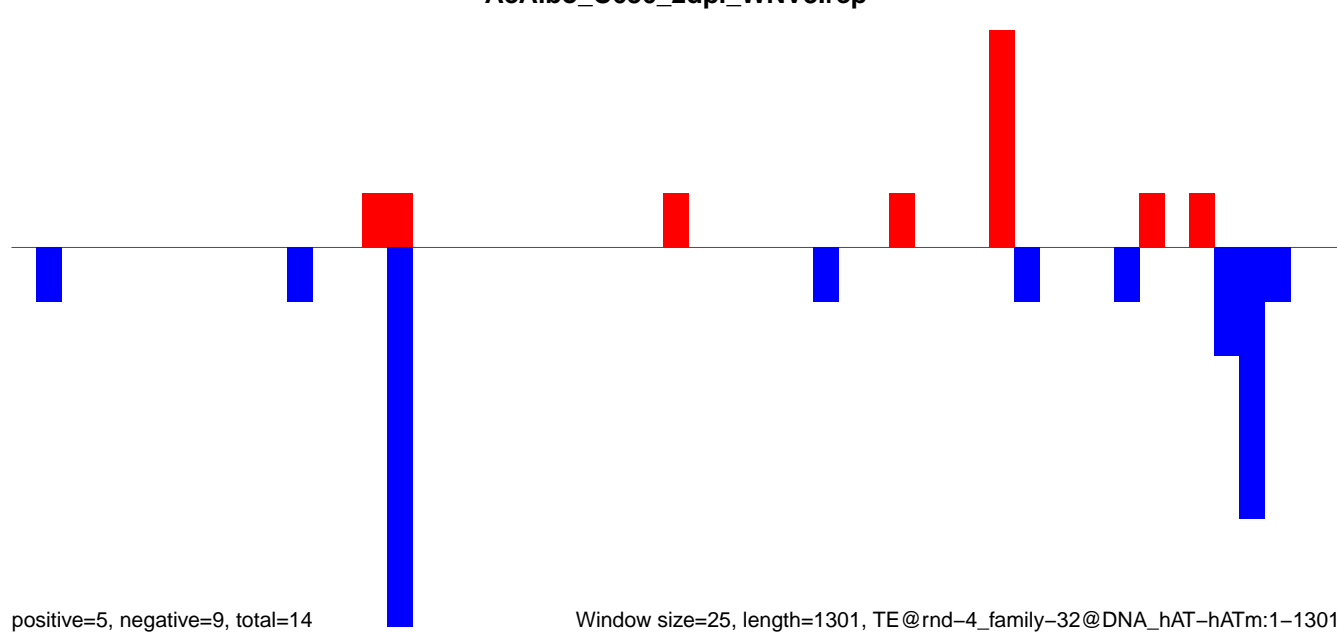

AeAlbo_C636_2dpi_WNV3.24_35.rep

AeAlbo_C636_2dpi_WNV3.rep

AeAlbo_C636_2dpi_WNV3.18_23.rep

AeAlbo_C636_2dpi_WNV3.24_35.rep

AeAlbo_C636_2dpi_WNV3.rep

Window size=25, length=1301, TE@rnd-4_family-32@DNA_hAT-hATm:1-1301