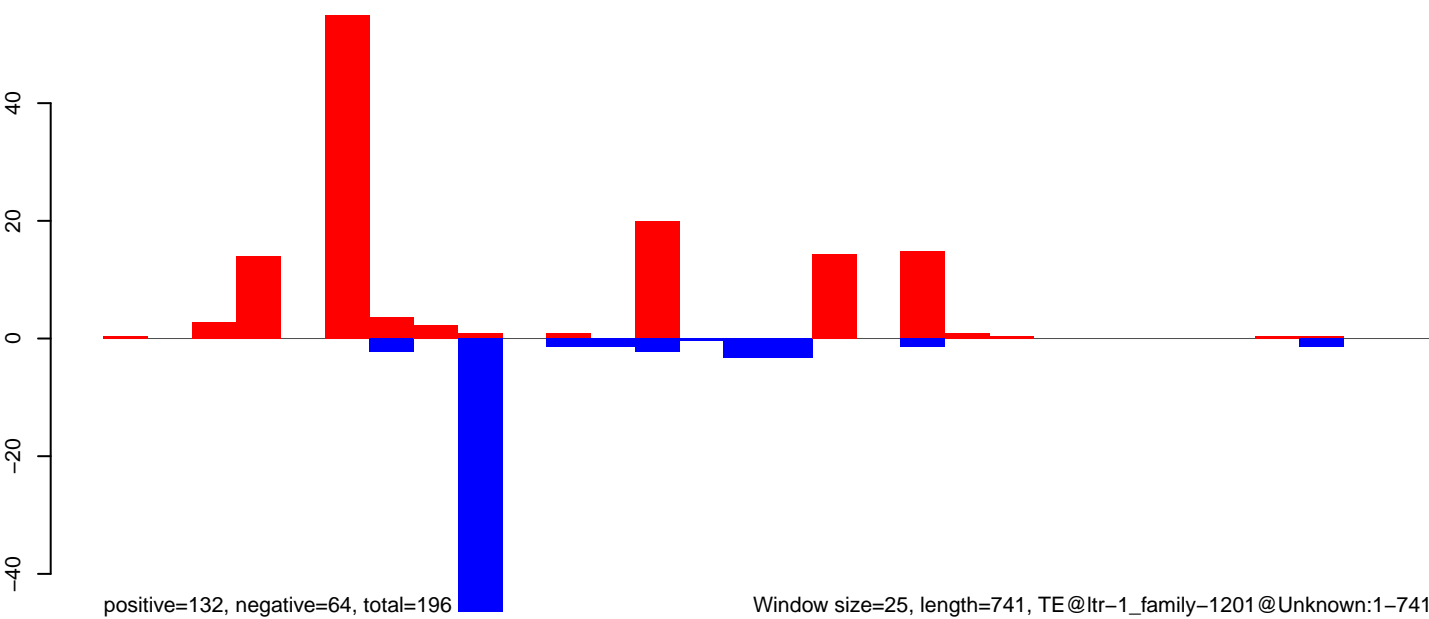

AeAlbo_C636_2dpi_WNV3.rep

positive=17, negative=526, total=542

Window size=25, length=947, TE@ltr-1_family-258@Unknown:1-947

AeAlbo_C636_2dpi_WNV3.18_23.rep

AeAlbo_C636_2dpi_WNV3.24_35.rep

AeAlbo_C636_2dpi_WNV3.rep