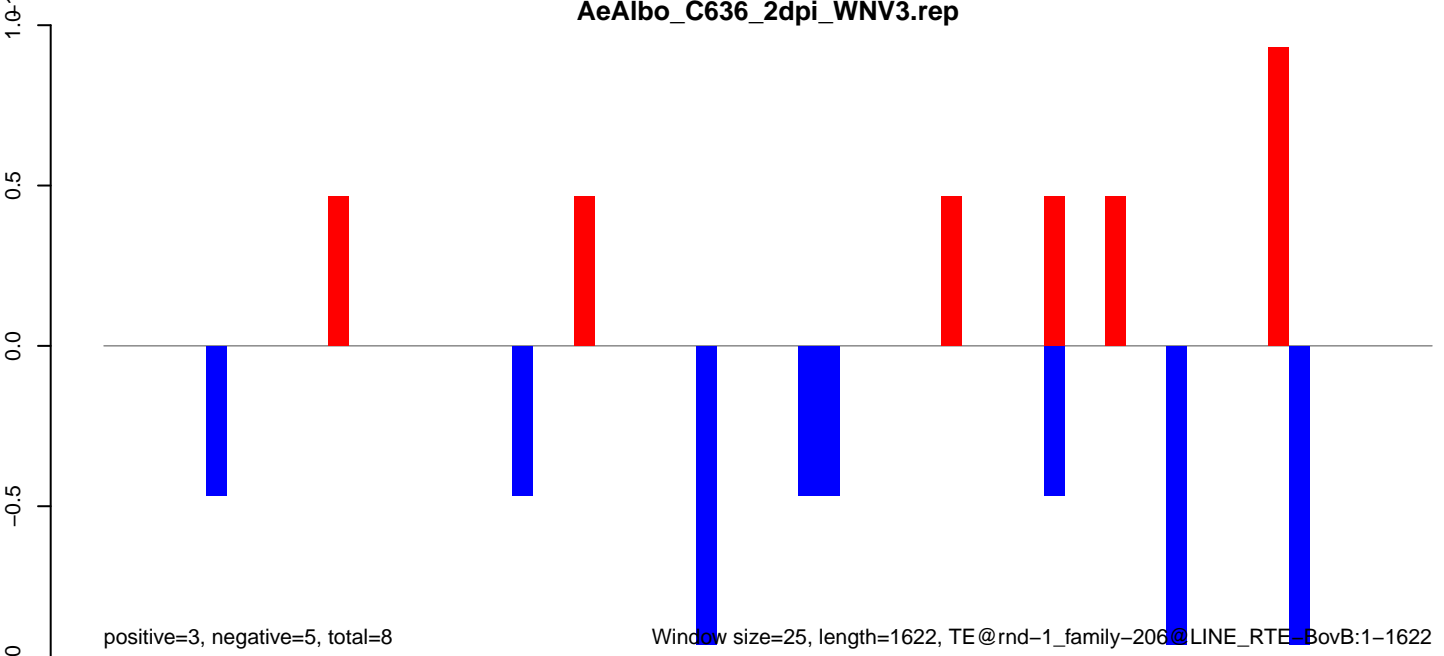

AeAlbo_C636_2dpi_WNV3.rep