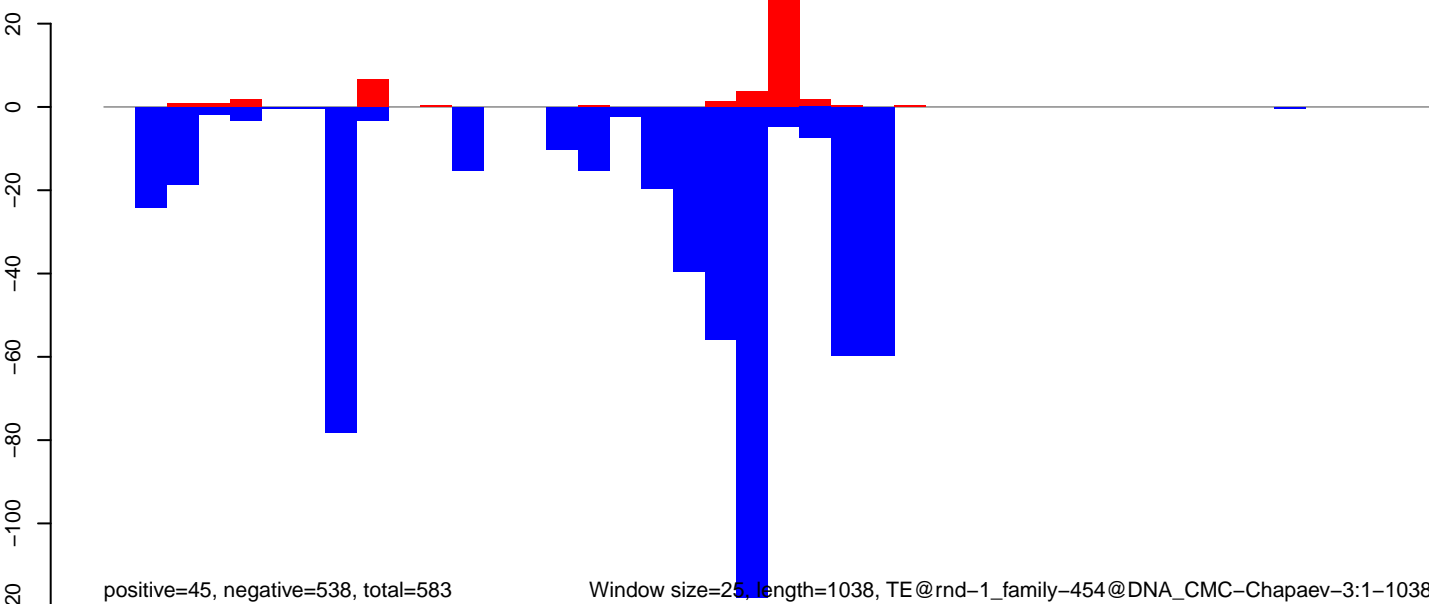

AeAlbo_C636_2dpi_WNV3.rep