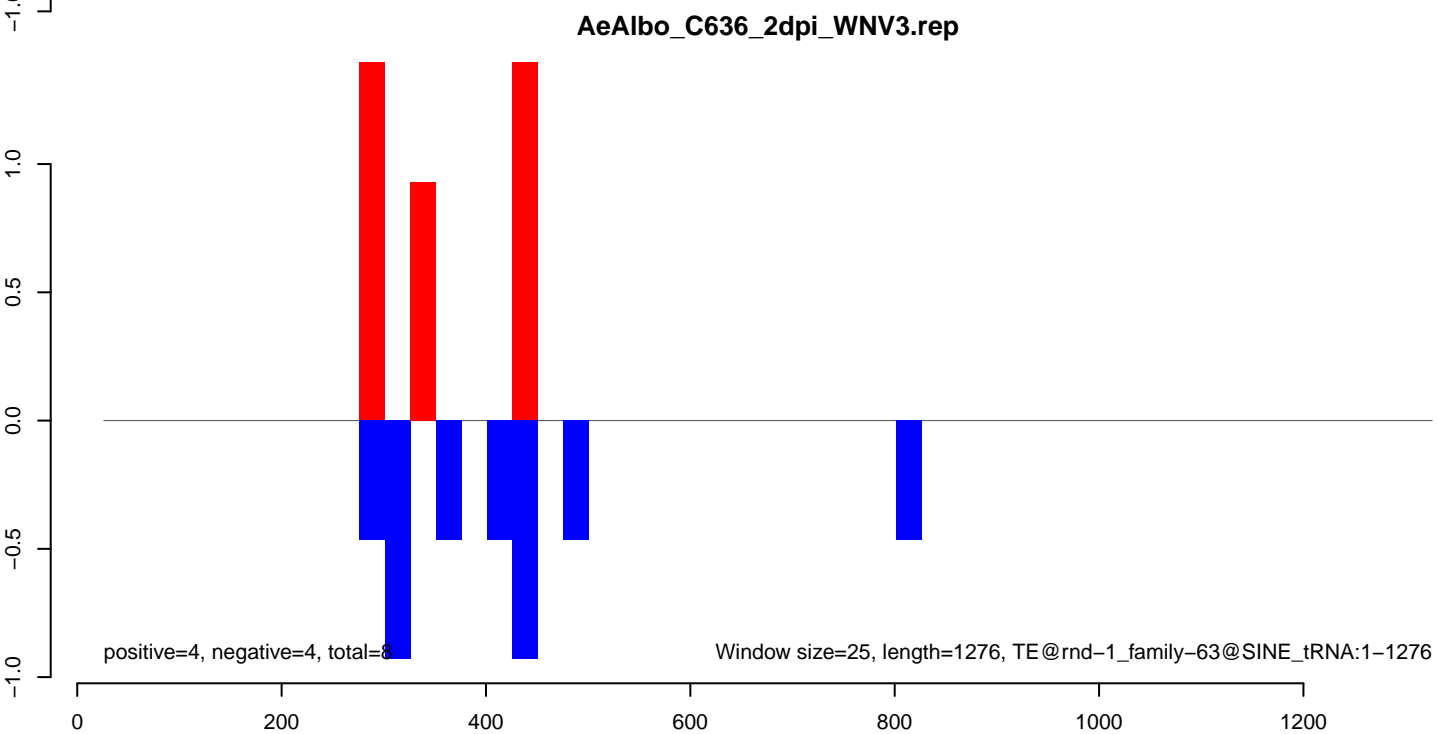

AeAlbo_C636_2dpi_WNV3.18_23.rep

AeAlbo_C636_2dpi_WNV3.24_35.rep

AeAlbo_C636_2dpi_WNV3.rep

Window size=25, length=3185, TE@rnd-3_family-121@LINE RTE-BovB:1-3185

AeAlbo_C636_2dpi_WNV3.18_23.rep

AeAlbo_C636_2dpi_WNV3.24_35.rep