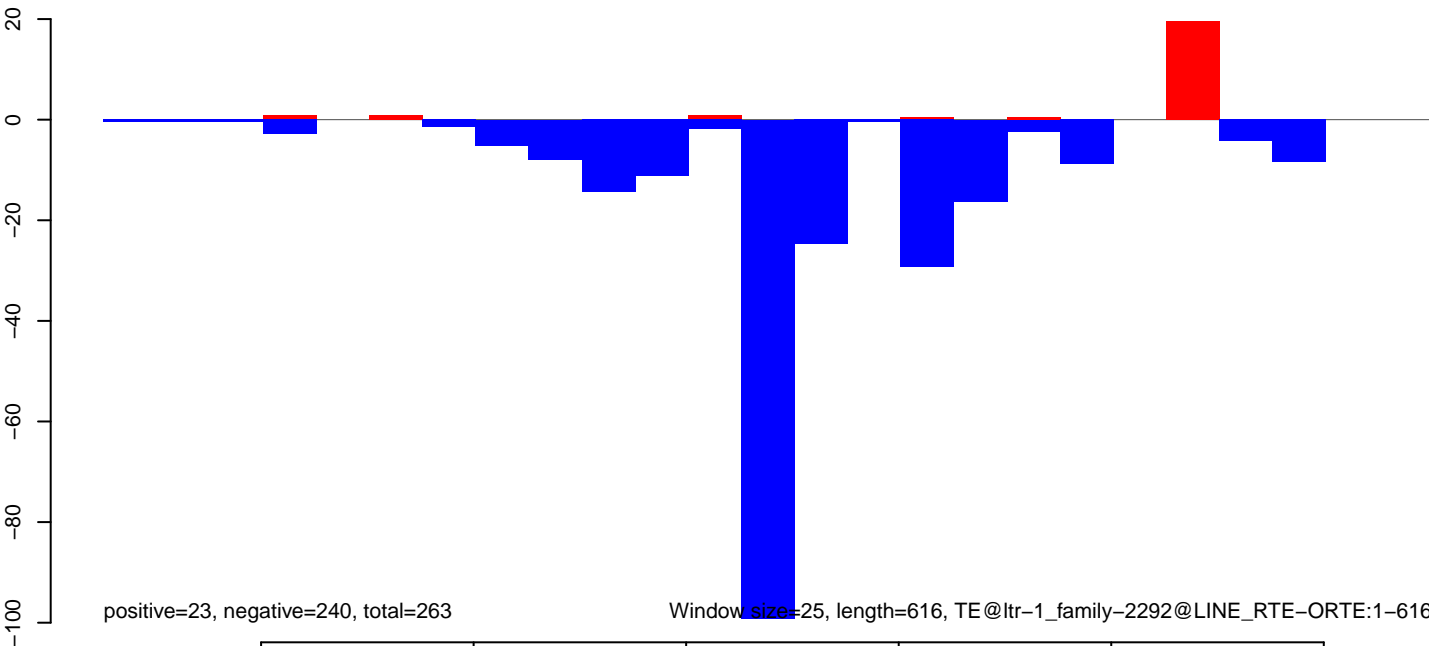

AeAlbo_C636_2dpi_WNV3.rep