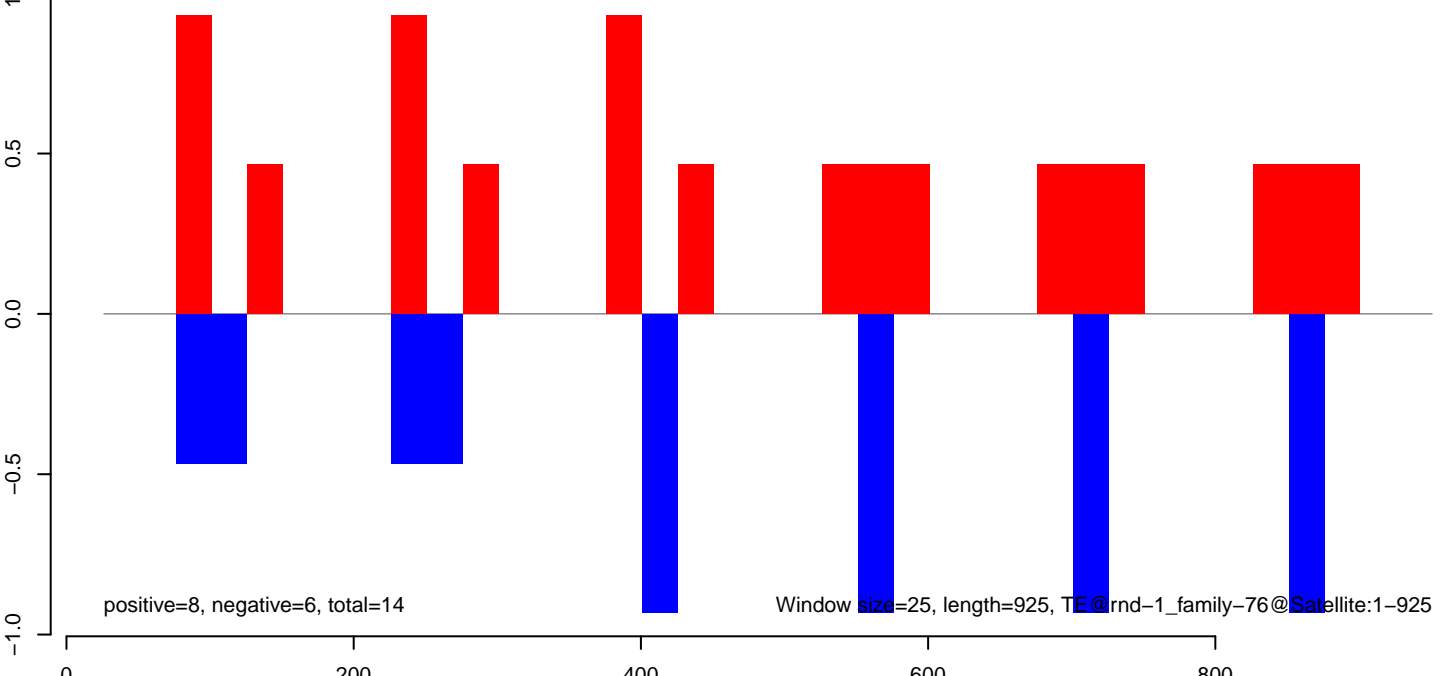

Window size=25, length=741, TE@ltr-1_family-1201@Unknown:1-741

AeAlbo_C636_2dpi_WNV3.18_23.rep

positive=3, negative=0, total=3

AeAlbo_C636_2dpi_WNV3.24_35.rep

positive=6, negative=6, total=11

AeAlbo_C636_2dpi_WNV3.rep