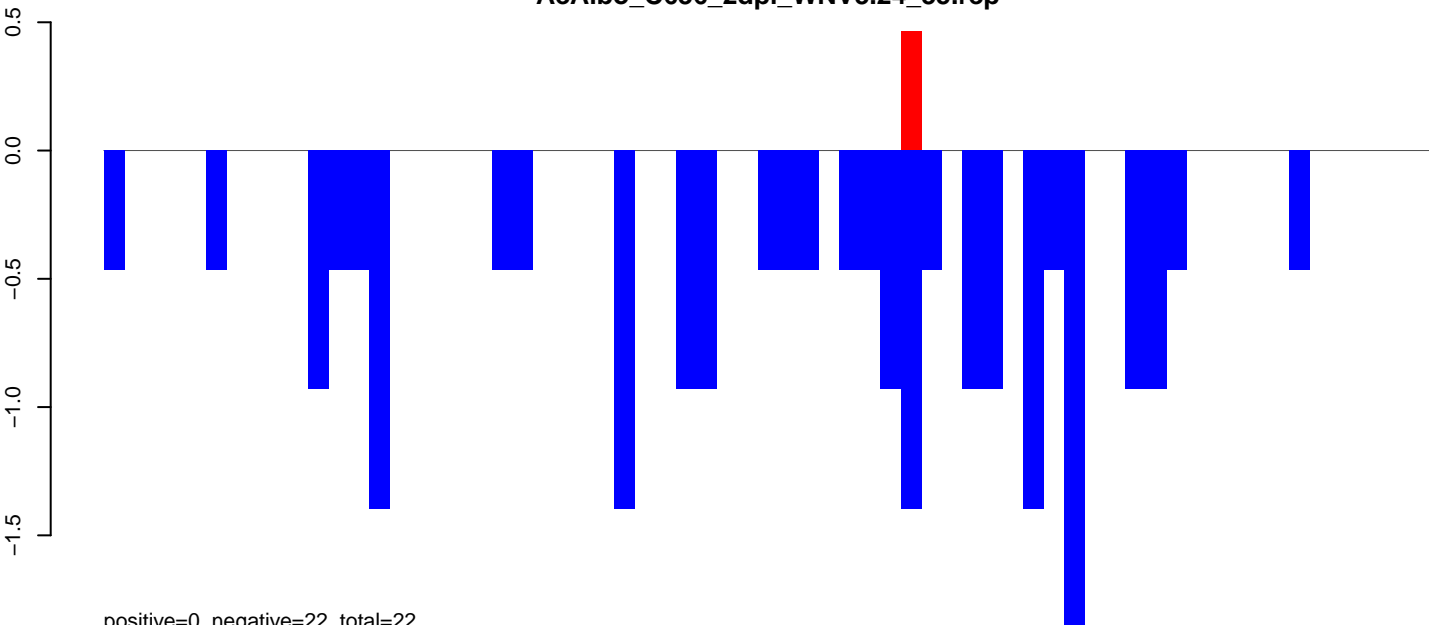

AeAlbo_C636_2dpi_WNV3.24_35.rep

positive=0, negative=22, total=22