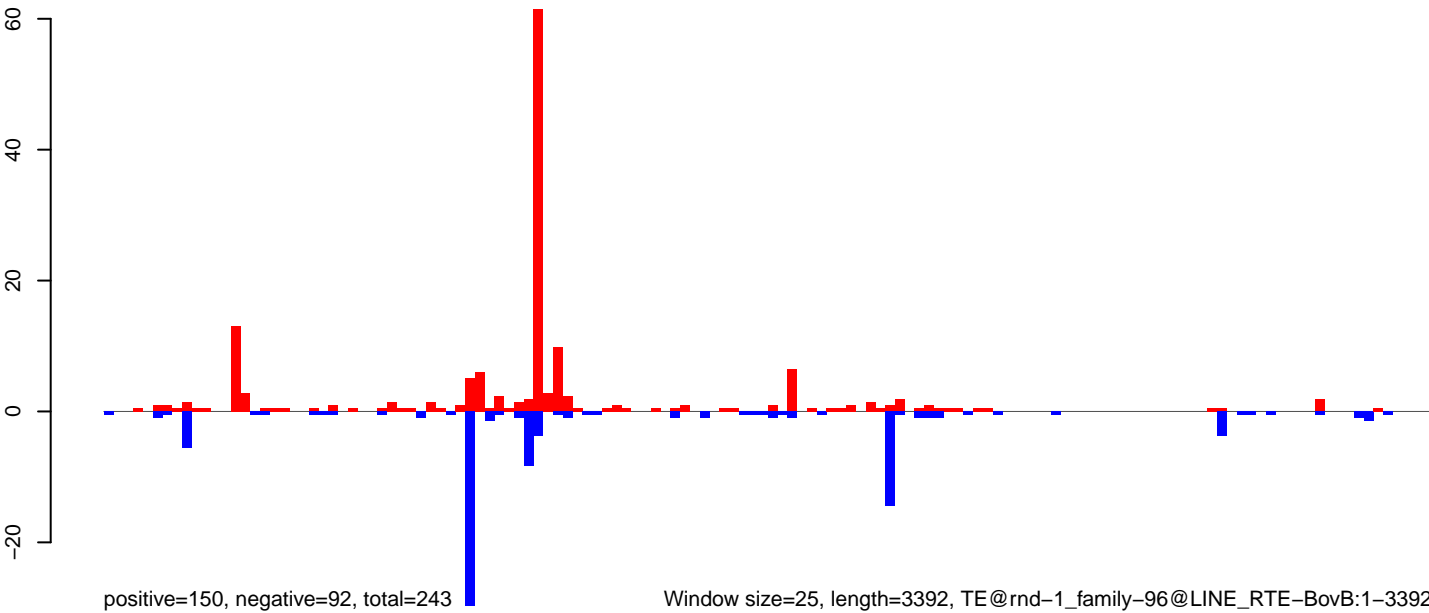

Window size=25, length=7772, TE@ltr-1_family-3305@LTR_Gypsy:1-7772

AeAlbo_C636_2dpi_WNV3.18_23.rep

AeAlbo_C636_2dpi_WNV3.24_35.rep

AeAlbo_C636_2dpi_WNV3.rep

Window size=25, length=3392, TE@rnd-1_family-96@LINE RTE-BovB:1-3392