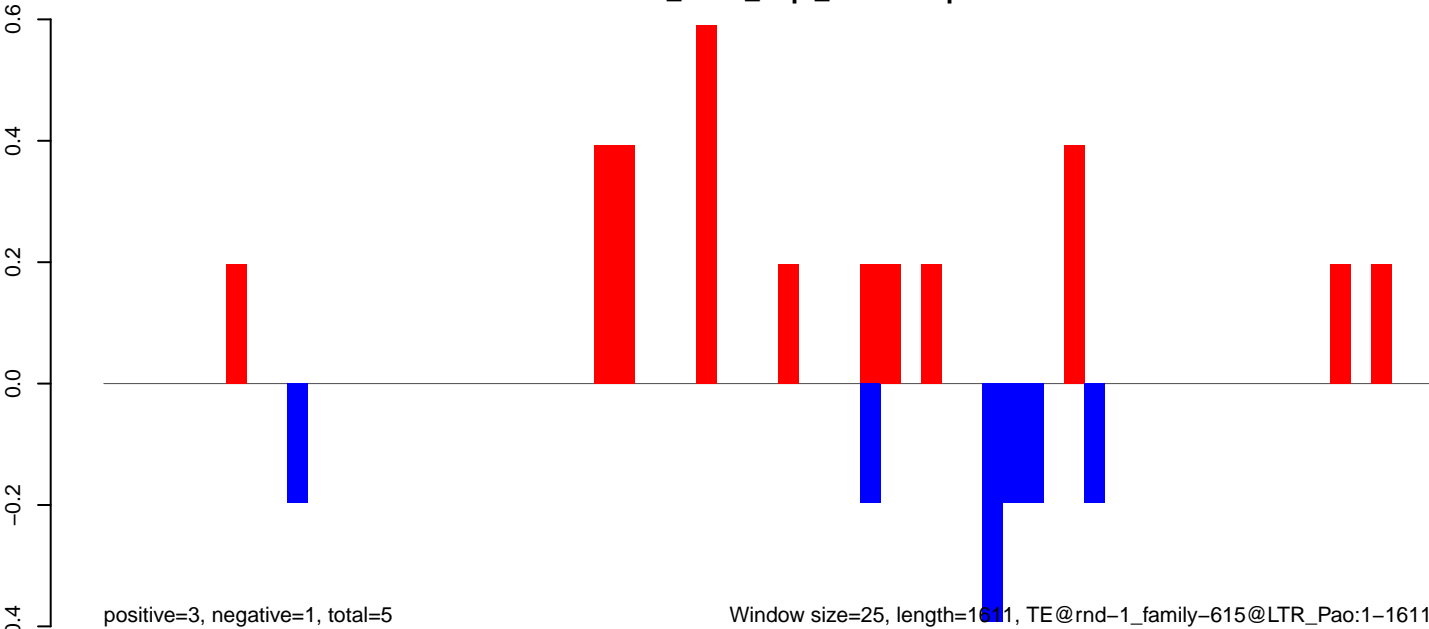

AeAlbo_C636_2dpi_mock1.24_35.rep

AeAlbo_C636_2dpi_mock1.rep

Window size=25, length=1611, TE@rnd-1_family-615@LTR_Pao:1-1611

AeAlbo_C636_2dpi_mock1.18_23.rep

AeAlbo_C636_2dpi_mock1.24_35.rep

AeAlbo_C636_2dpi_mock1.rep