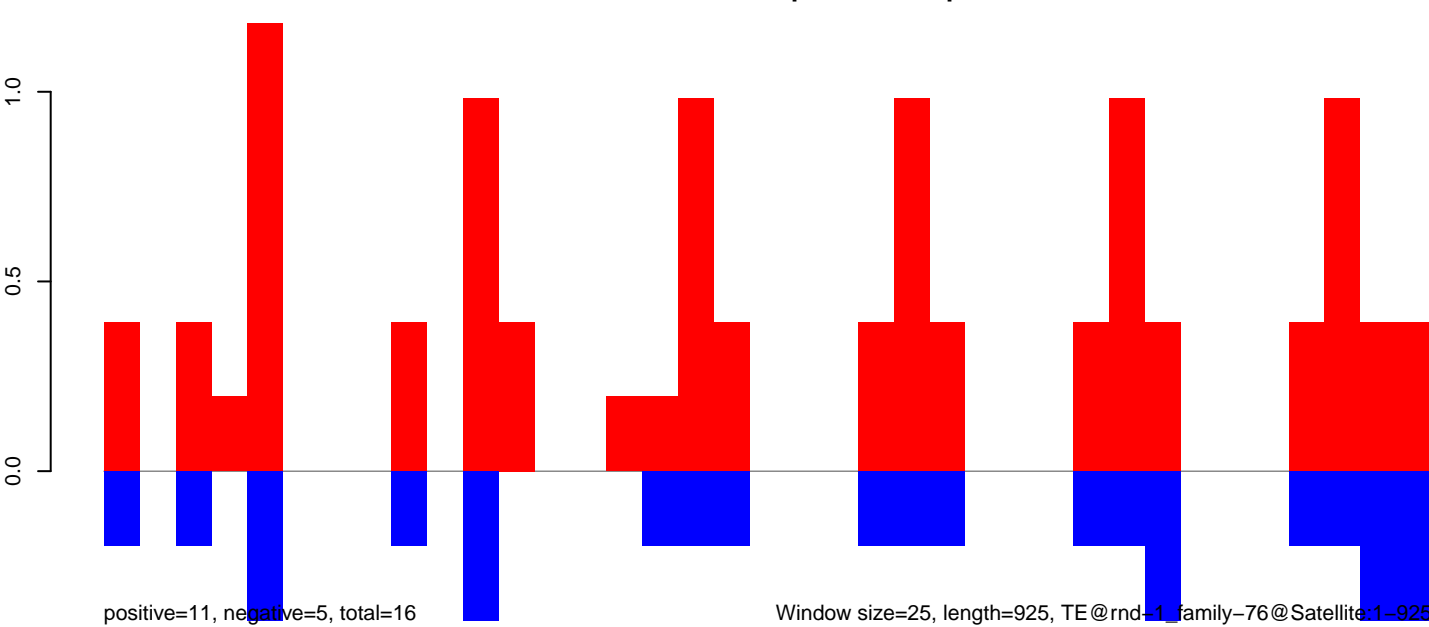

AeAlbo_C636_2dpi_mock1.rep

AeAlbo_C636_2dpi_mock1.18_23.rep

AeAlbo_C636_2dpi_mock1.24_35.rep

AeAlbo_C636_2dpi_mock1.rep

Window size=25, length=925, TE@rnd-1, family-76@Satellite:1-925

AeAlbo_C636_2dpi_mock1.18_23.rep