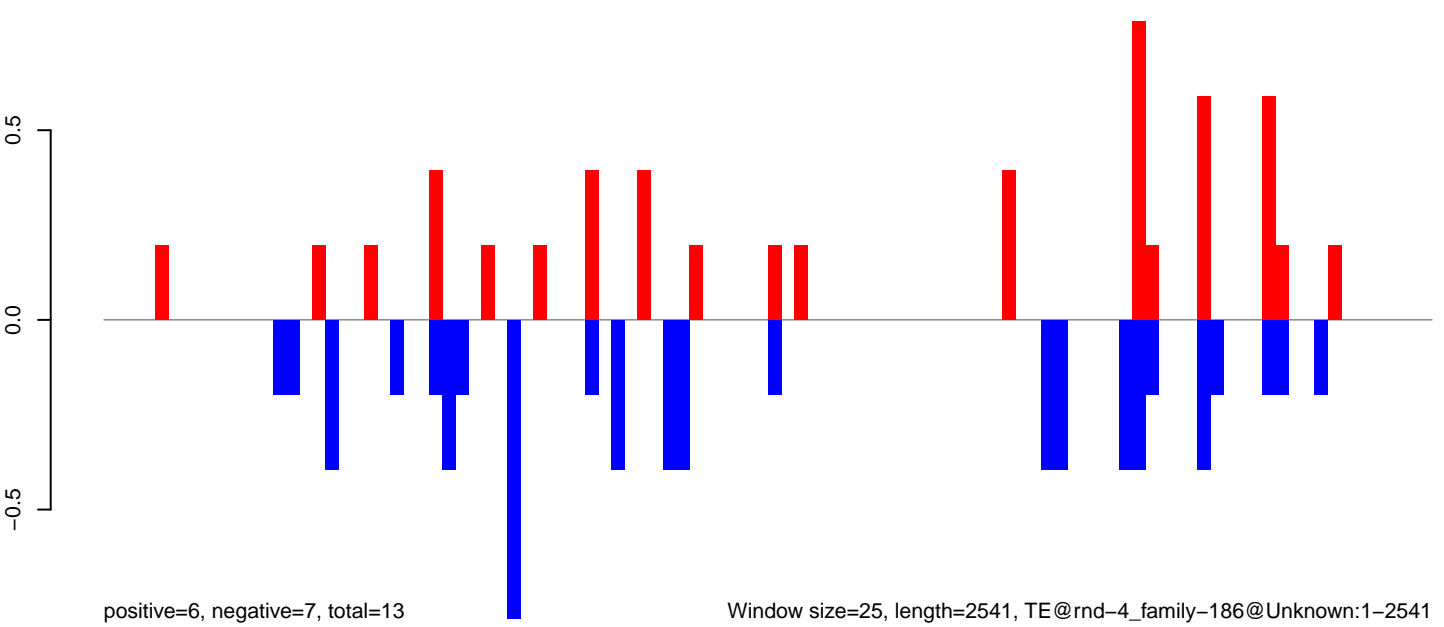

AeAlbo_C636_2dpi_mock1.24_35.rep

AeAlbo_C636_2dpi_mock1.rep

Window size=25, length=2541, TE@rnd-4_family-186@Unknown:1-2541

0 500 1000 1500 2000 2500

AeAlbo_C636_2dpi_mock1.18_23.rep

AeAlbo_C636_2dpi_mock1.24_35.rep