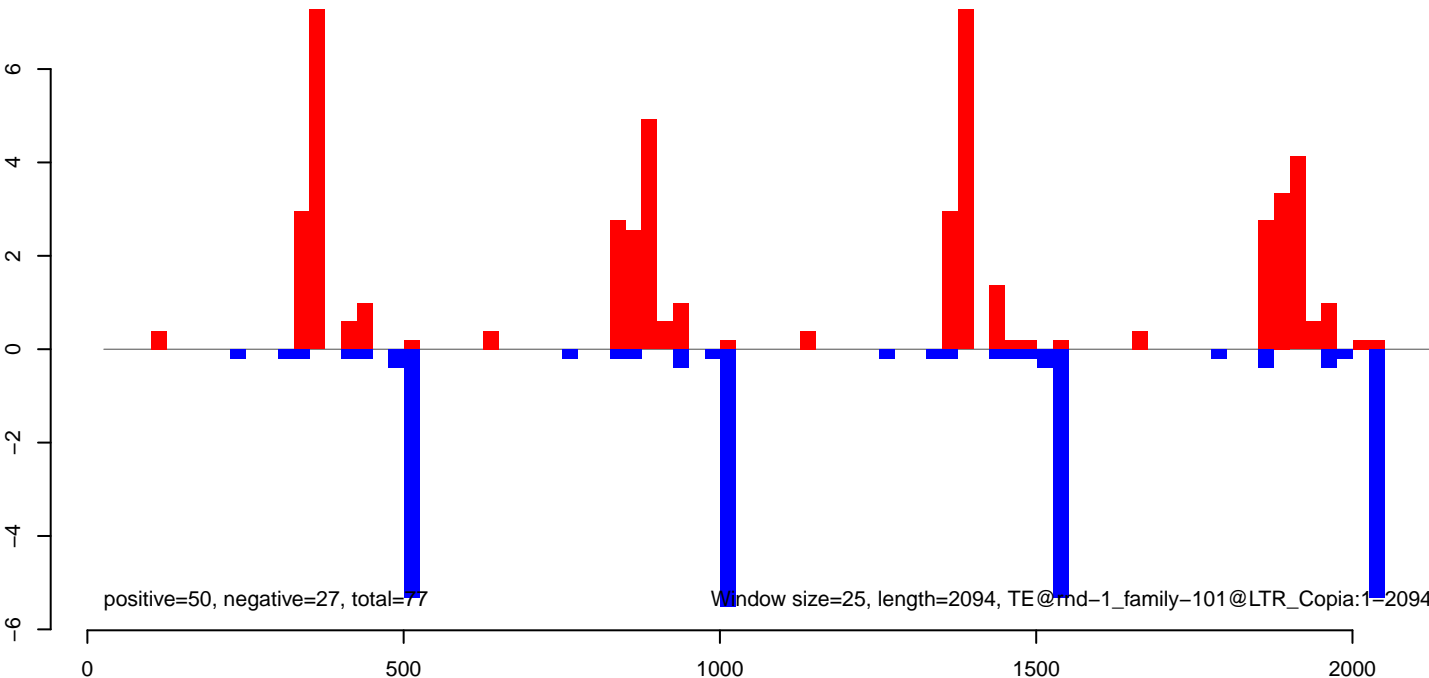

Window size=25, length=6373, TE@ltr-1_family-3280@LTR_Gypsy:1-6373

AeAlbo_C636_2dpi_mock1.18_23.rep

AeAlbo_C636_2dpi_mock1.24_35.rep

AeAlbo_C636_2dpi_mock1.rep

AeAlbo_C636_2dpi_mock1.18_23.rep

AeAlbo_C636_2dpi_mock1.24_35.rep