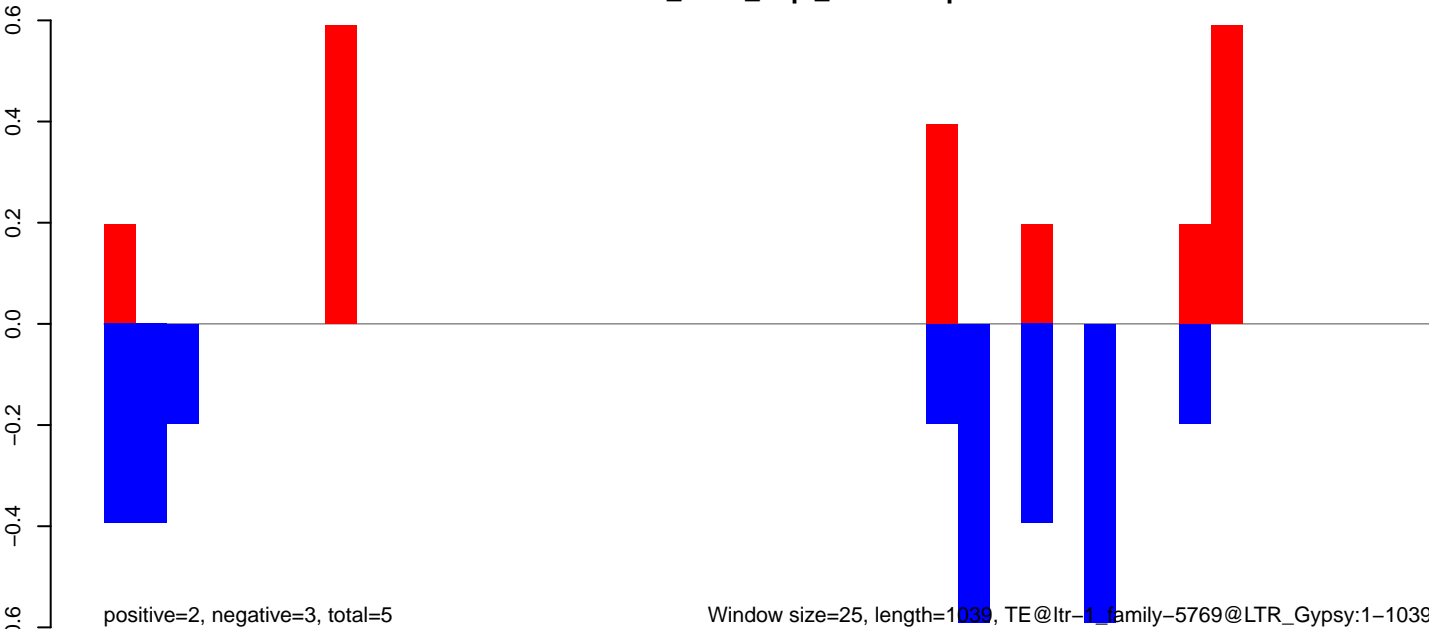

AeAlbo_C636_2dpi_mock1.18_23.rep

AeAlbo_C636_2dpi_mock1.24_35.rep

AeAlbo_C636_2dpi_mock1.rep

AeAlbo_C636_2dpi_mock1.18_23.rep

AeAlbo_C636_2dpi_mock1.24_35.rep

AeAlbo_C636_2dpi_mock1.rep

Window size=25, length=1039, TE@ltr-1, family=5769@LTR_Gypsy:1-1039