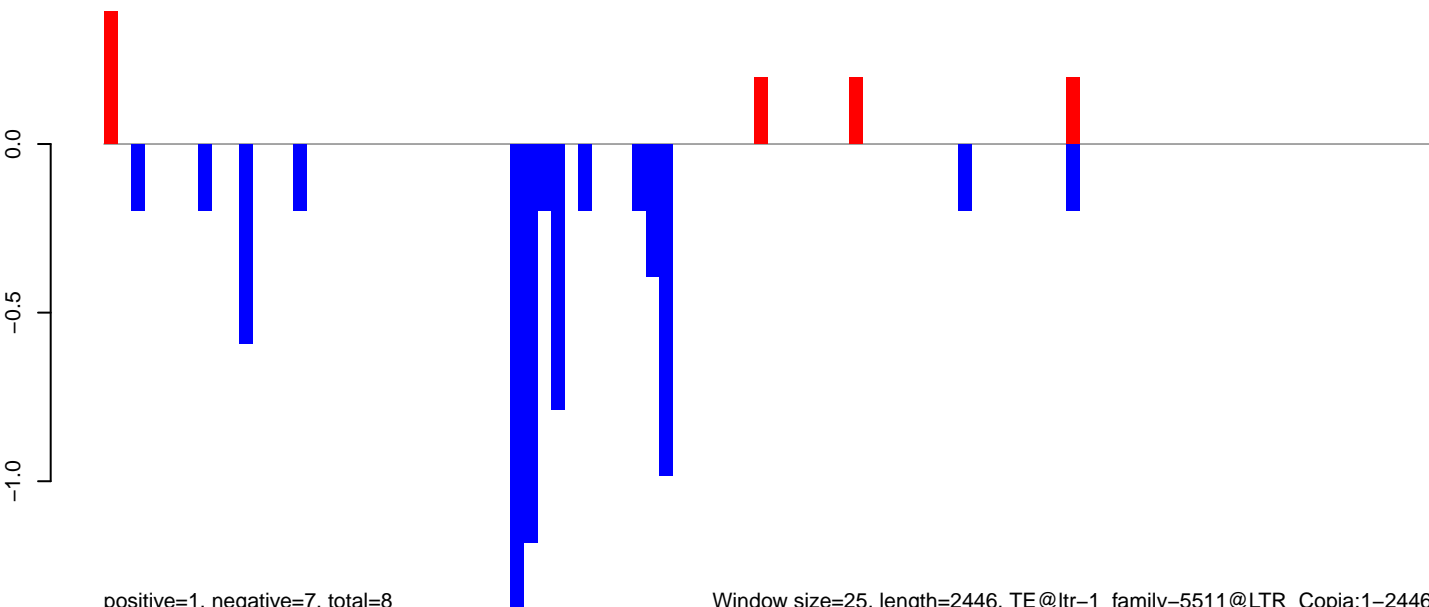

AeAlbo_C636_2dpi_mock1.rep

positive=1, negative=7, total=8

Window size=25, length=2446, TE@ltr-1_family-5511@LTR_Copia:1-2446

0 500 1000 1500 2000 2500