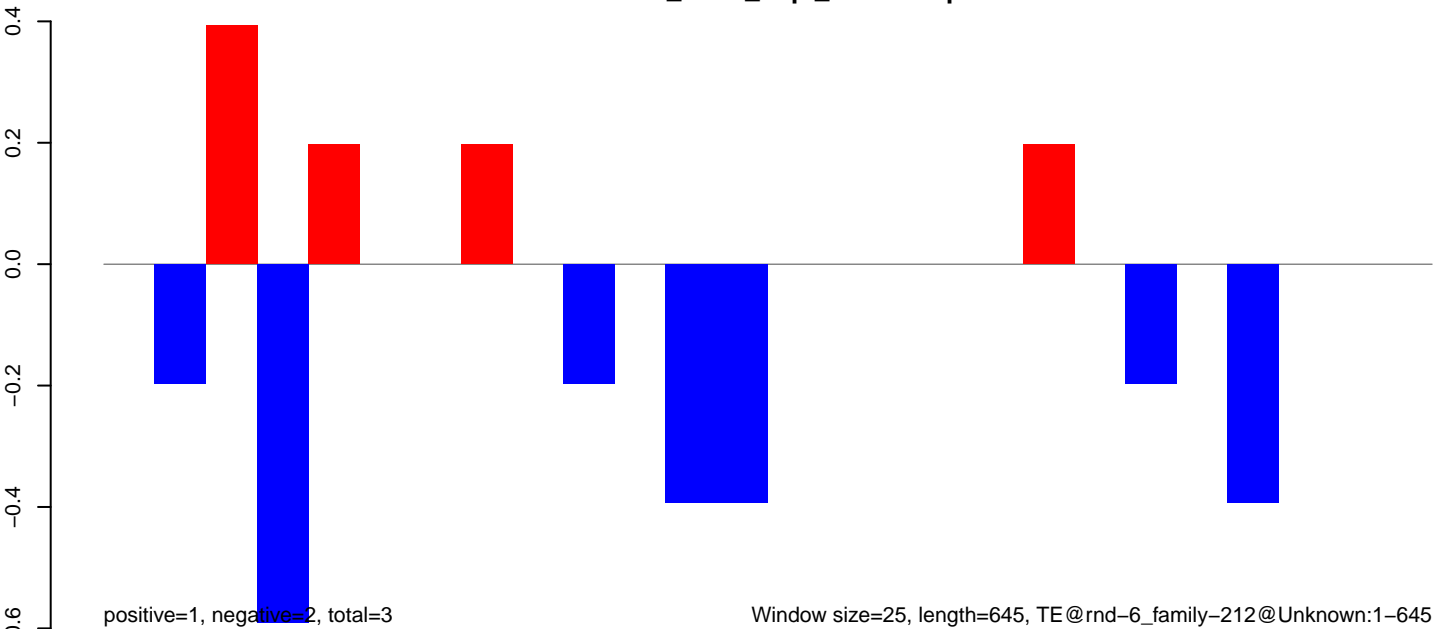

AeAlbo_C636_2dpi_mock1.rep

Window size=25, length=645, TE@rnd-6_family-212@Unknown:1-645