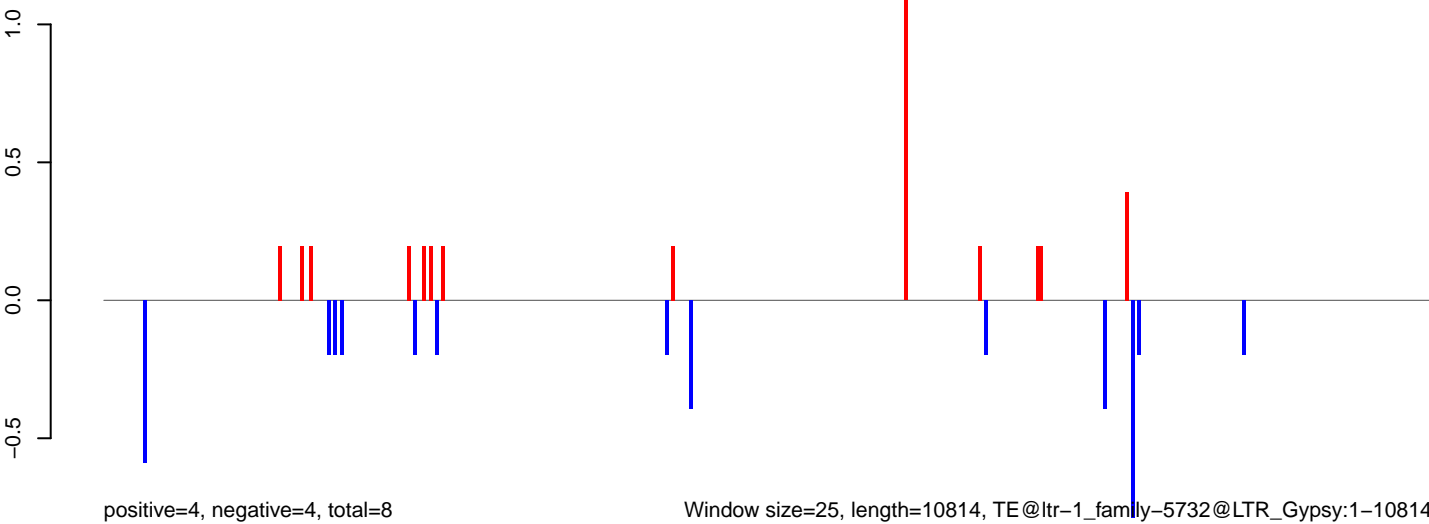

AeAlbo_C636_2dpi_mock1.18_23.rep

AeAlbo_C636_2dpi_mock1.24_35.rep

AeAlbo_C636_2dpi_mock1.rep

AeAlbo_C636_2dpi_mock1.18_23.rep

AeAlbo_C636_2dpi_mock1.24_35.rep

AeAlbo_C636_2dpi_mock1.rep

Window size=25, length=10814, TE@ltr-1_family-5732@LTR_Gypsy:1-10814