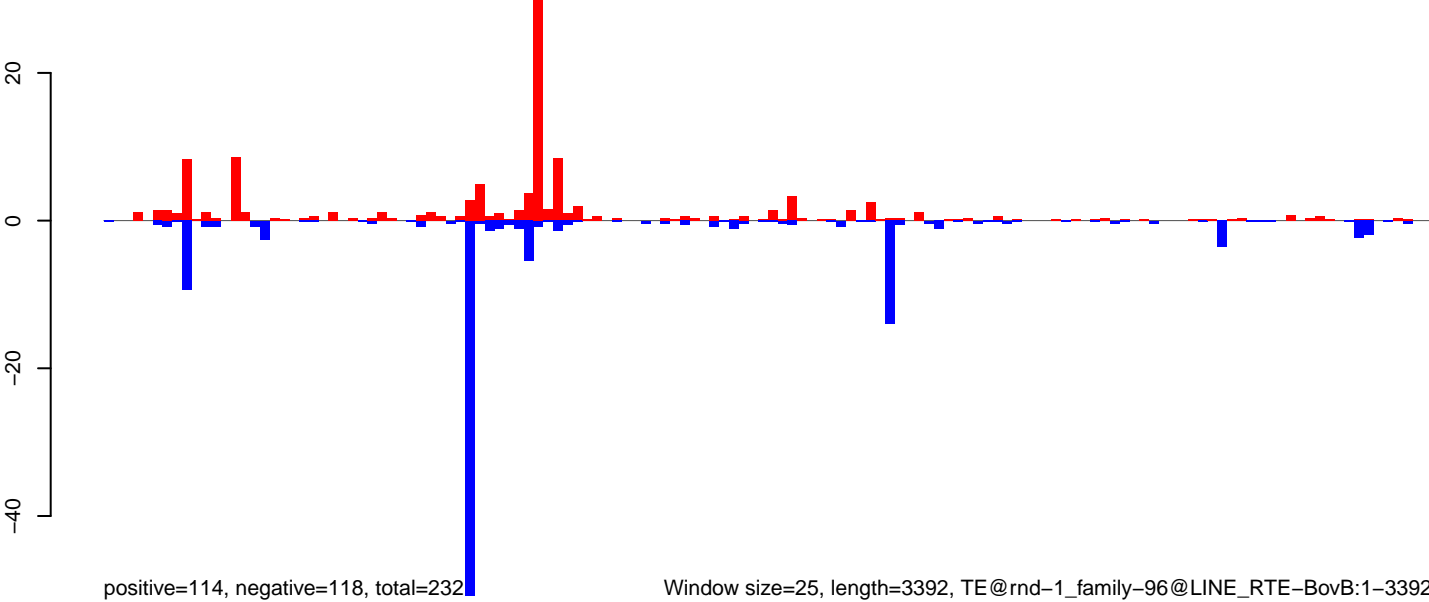

AeAlbo_C636_2dpi_mock1.24_35.rep

AeAlbo_C636_2dpi_mock1.rep

AeAlbo_C636_2dpi_mock1.18_23.rep

AeAlbo_C636_2dpi_mock1.24_35.rep

AeAlbo_C636_2dpi_mock1.rep

Window size=25, length=3392, TE@rnd-1_family-96@LINE RTE-BovB:1-3392