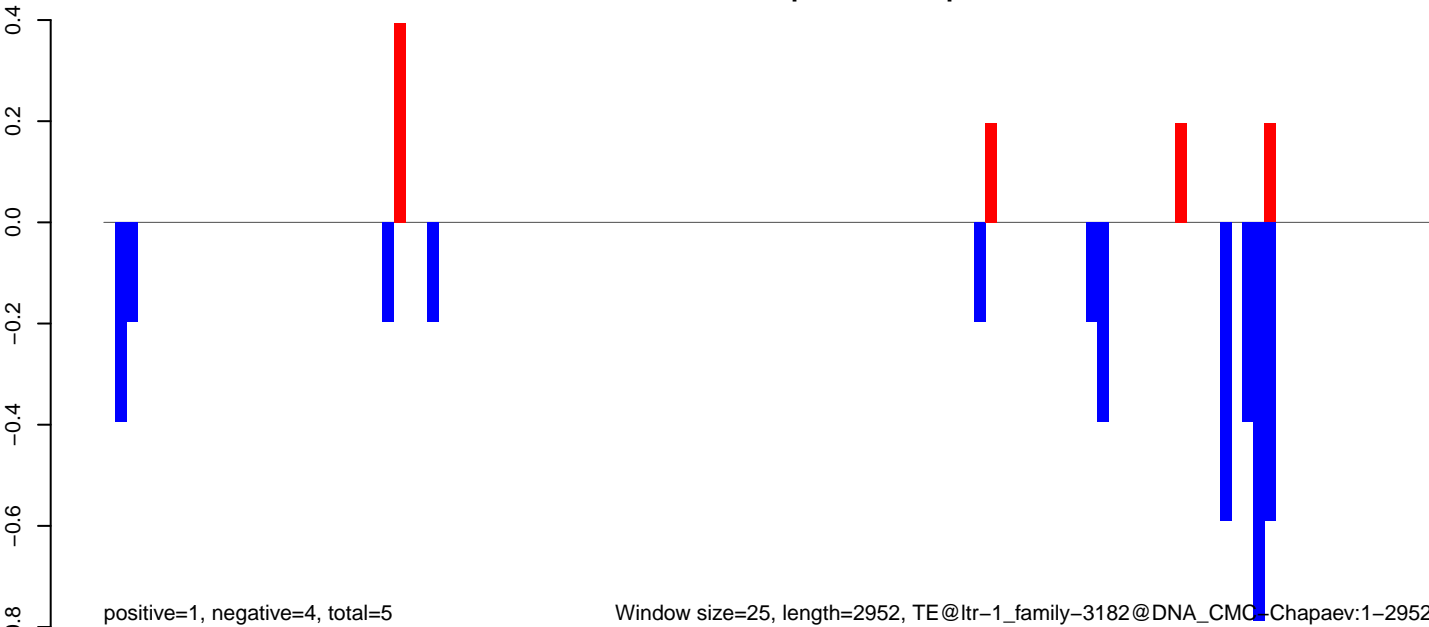

AeAlbo_C636_2dpi_mock1.24_35.rep

AeAlbo_C636_2dpi_mock1.rep

Window size=25, length=5609, TE@ltr-1_family-3204@LTR_Copia:1-5609

AeAlbo_C636_2dpi_mock1.18_23.rep

AeAlbo_C636_2dpi_mock1.24_35.rep

AeAlbo_C636_2dpi_mock1.rep