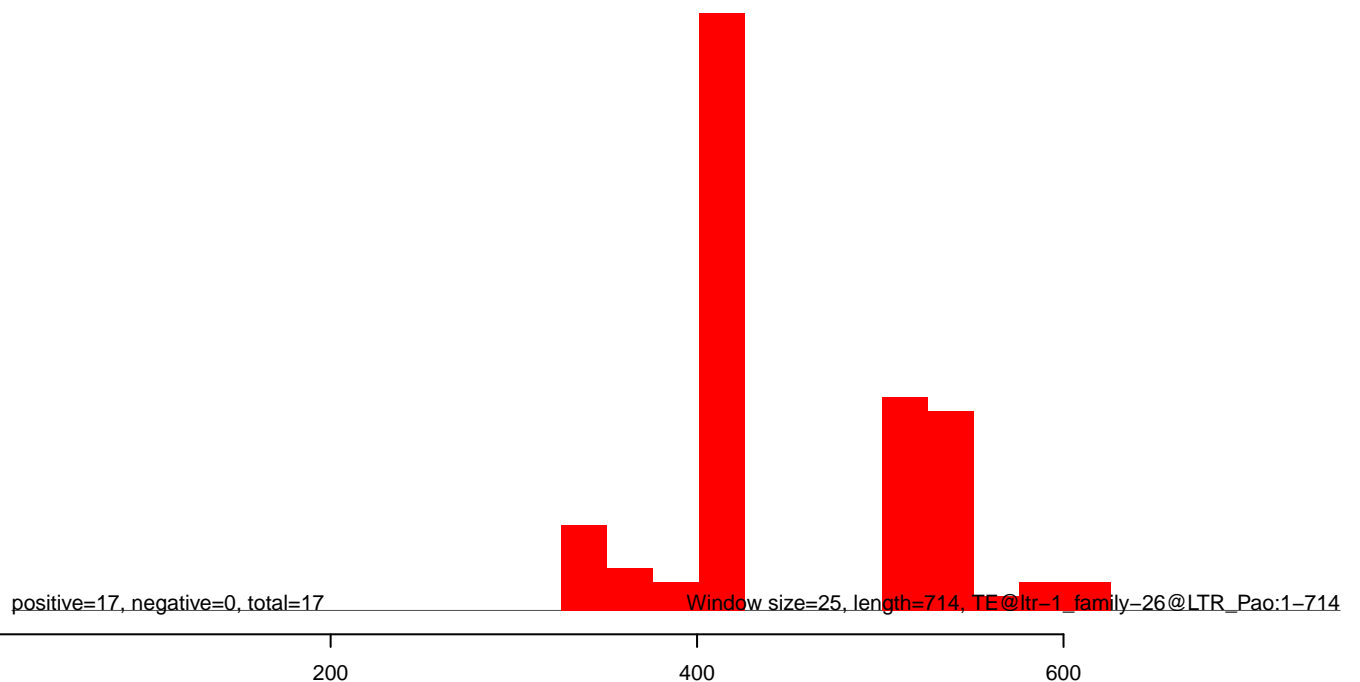

AeAlbo_C636_2dpi_mock1.rep