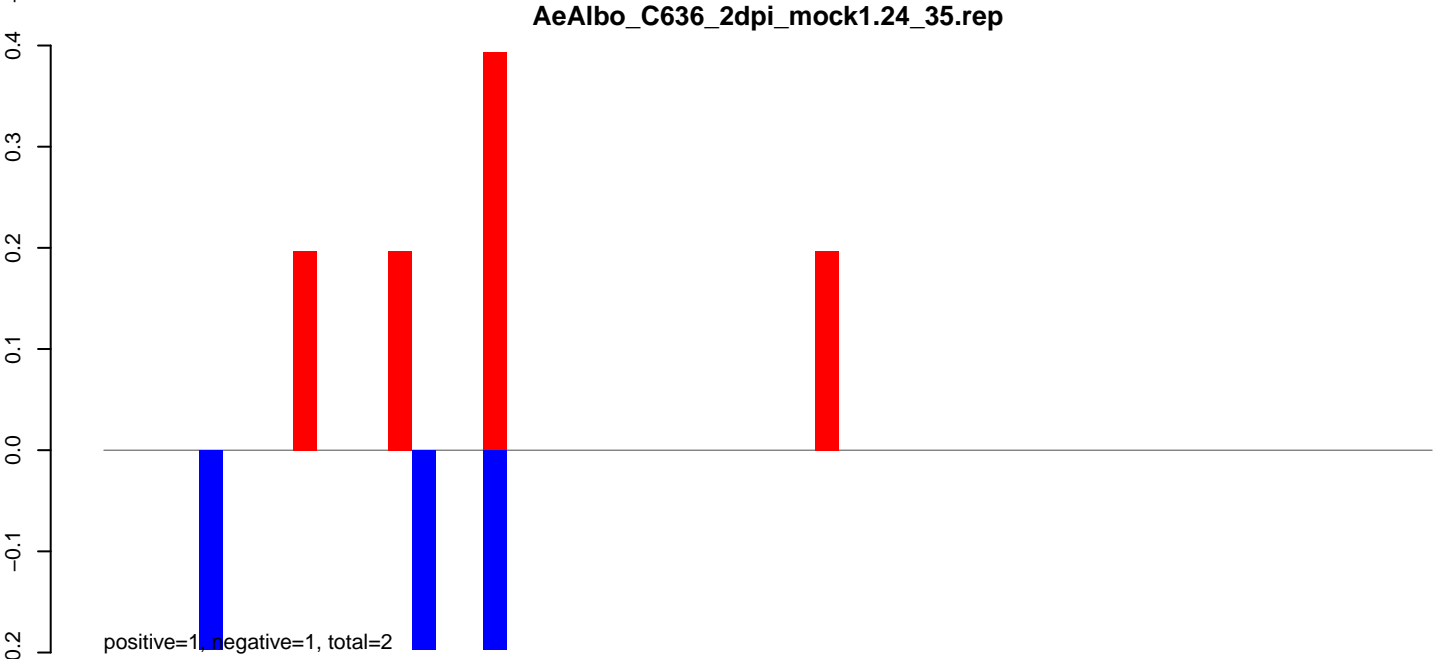

AeAlbo_C636_2dpi_mock1.24_35.rep