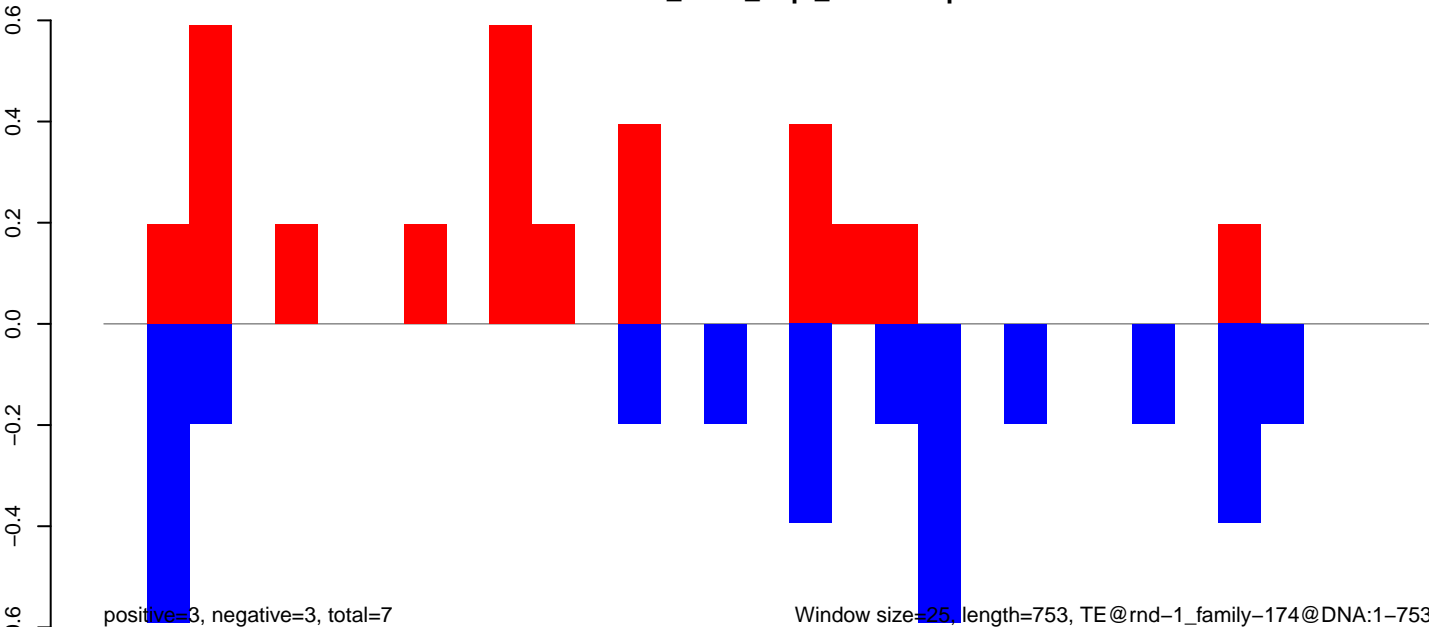

AeAlbo_C636_2dpi_mock1.24_35.rep

AeAlbo_C636_2dpi_mock1.rep

Window size=25, length=1611, TE@rnd-1_family-615@LTR_Pao:1-1611

AeAlbo_C636_2dpi_mock1.18_23.rep

AeAlbo_C636_2dpi_mock1.24_35.rep

AeAlbo_C636_2dpi_mock1.rep