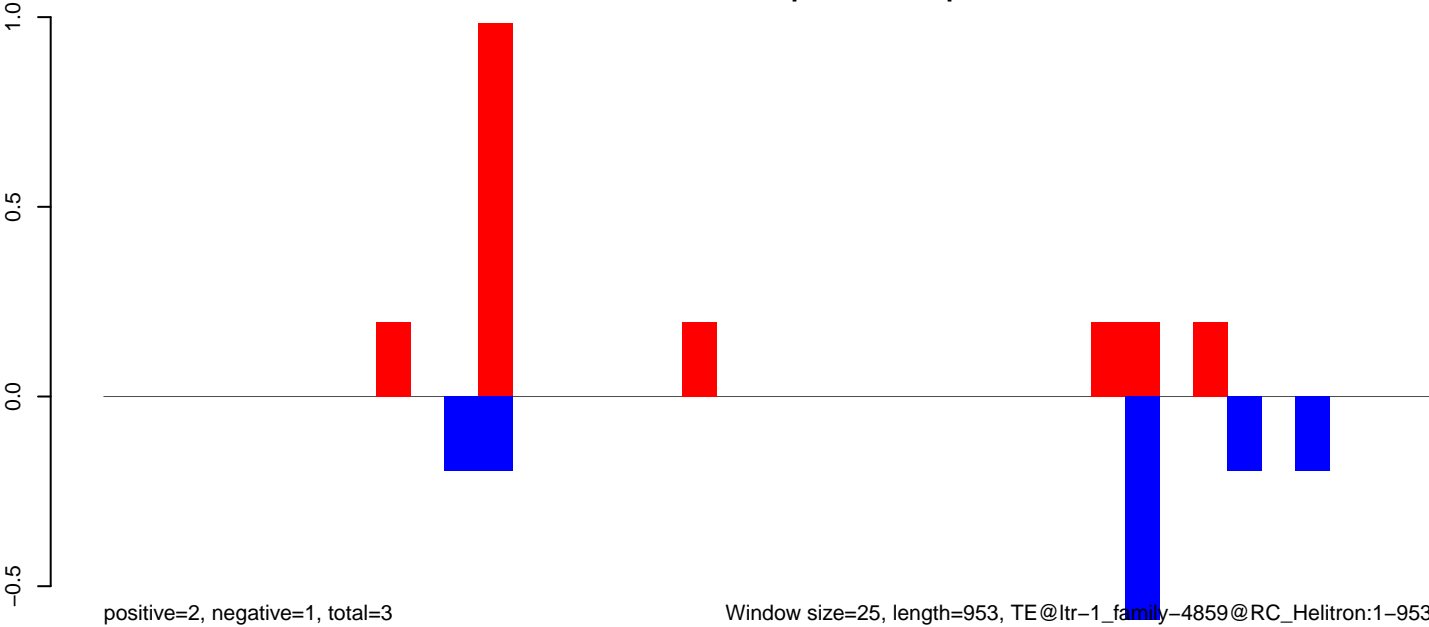

AeAlbo_C636_2dpi_mock1.rep

Window size=25, length=953, TE@ltr-1_family-4859@RC_Helitron:1-953