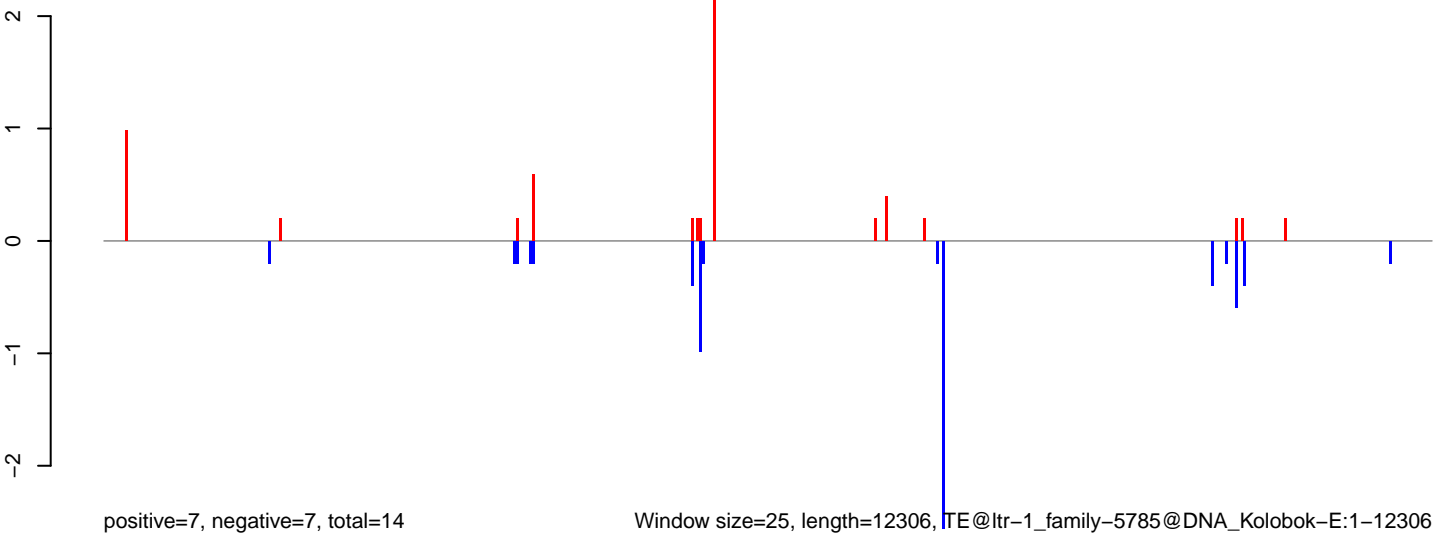

Window size=25, length=12306, TE@ltr-1_family-5785@DNA_Kolobok-E:1-12306