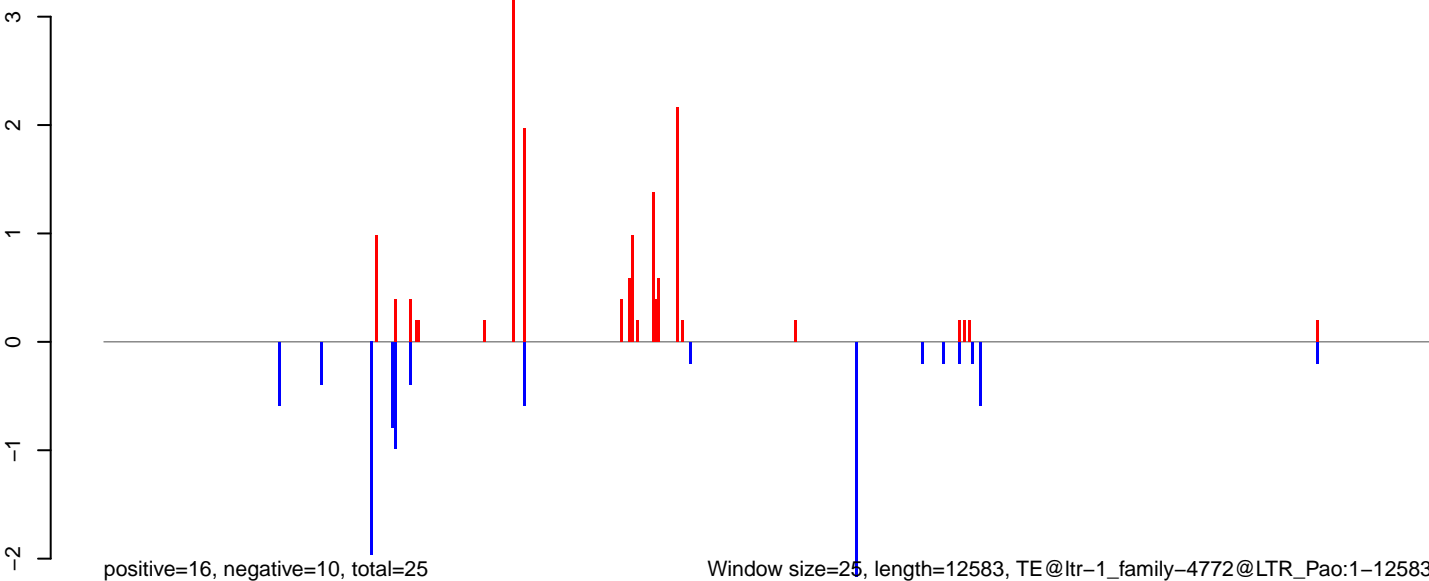

AeAlbo_C636_2dpi_mock1.rep

0 2000 4000 6000 8000 10000 12000