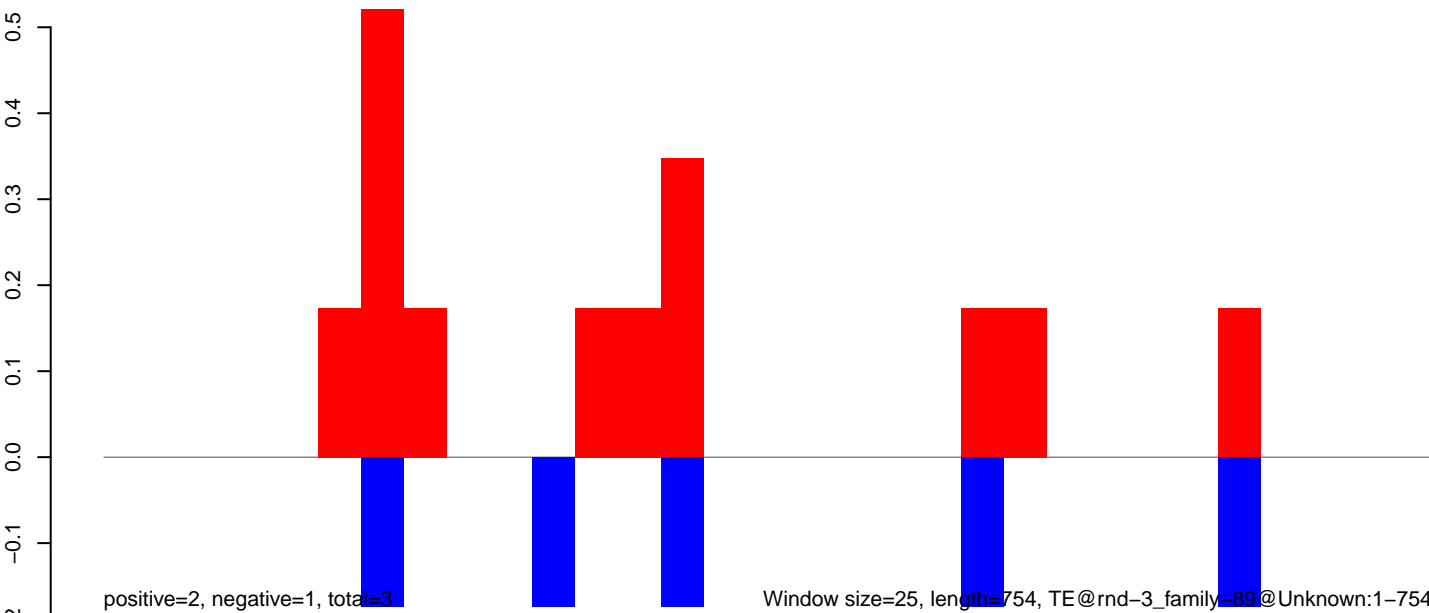

AeAlbo_C636_2dpi_mock2.rep