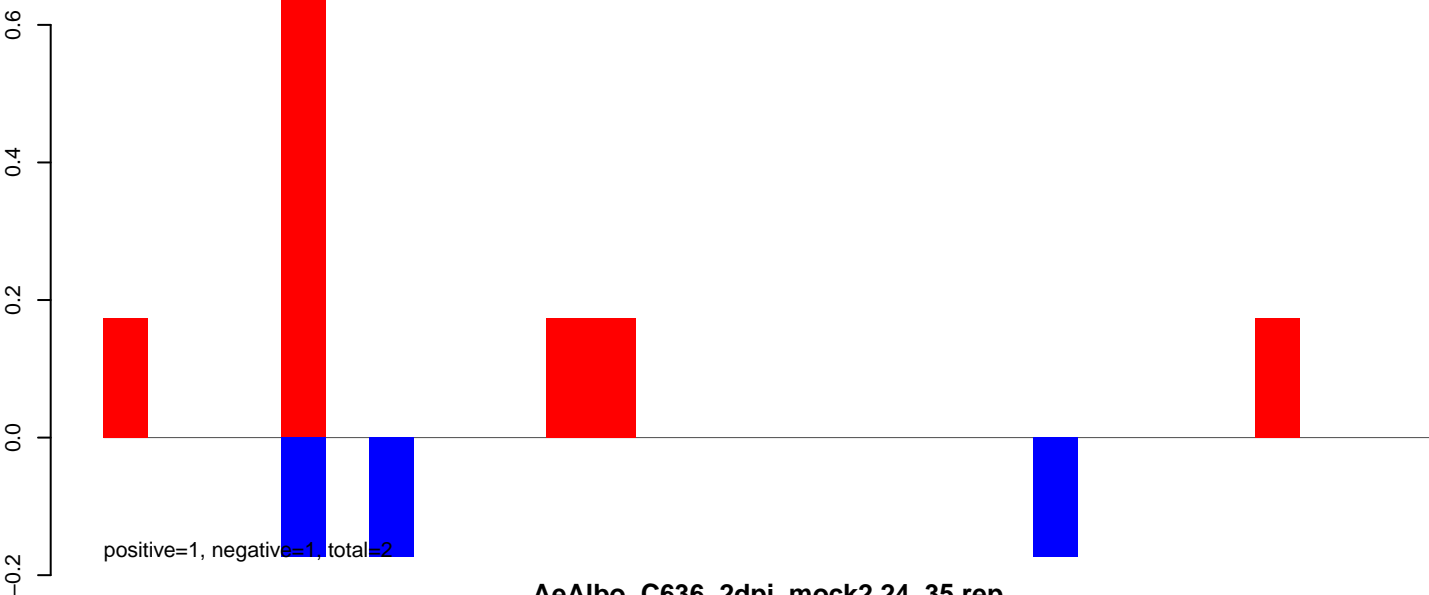

AeAlbo_C636_2dpi_mock2.24_35.rep