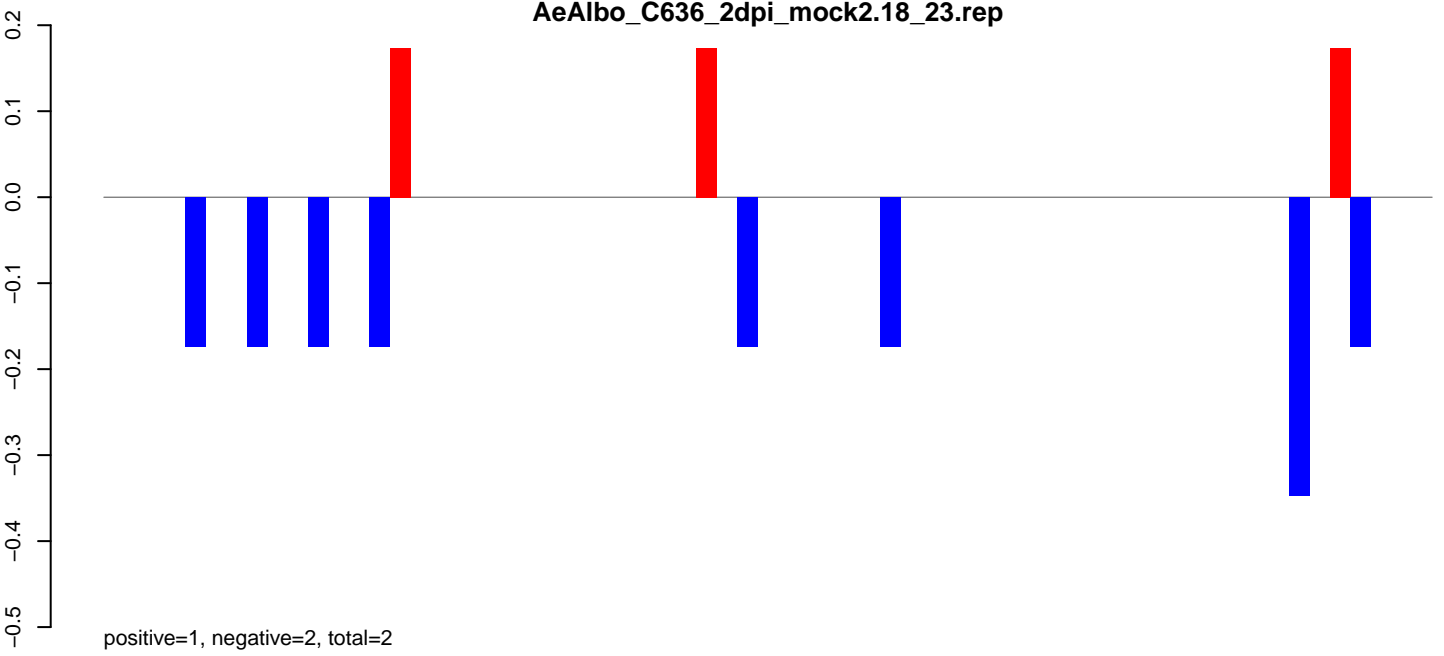

AeAlbo_C636_2dpi_mock2.18_23.rep