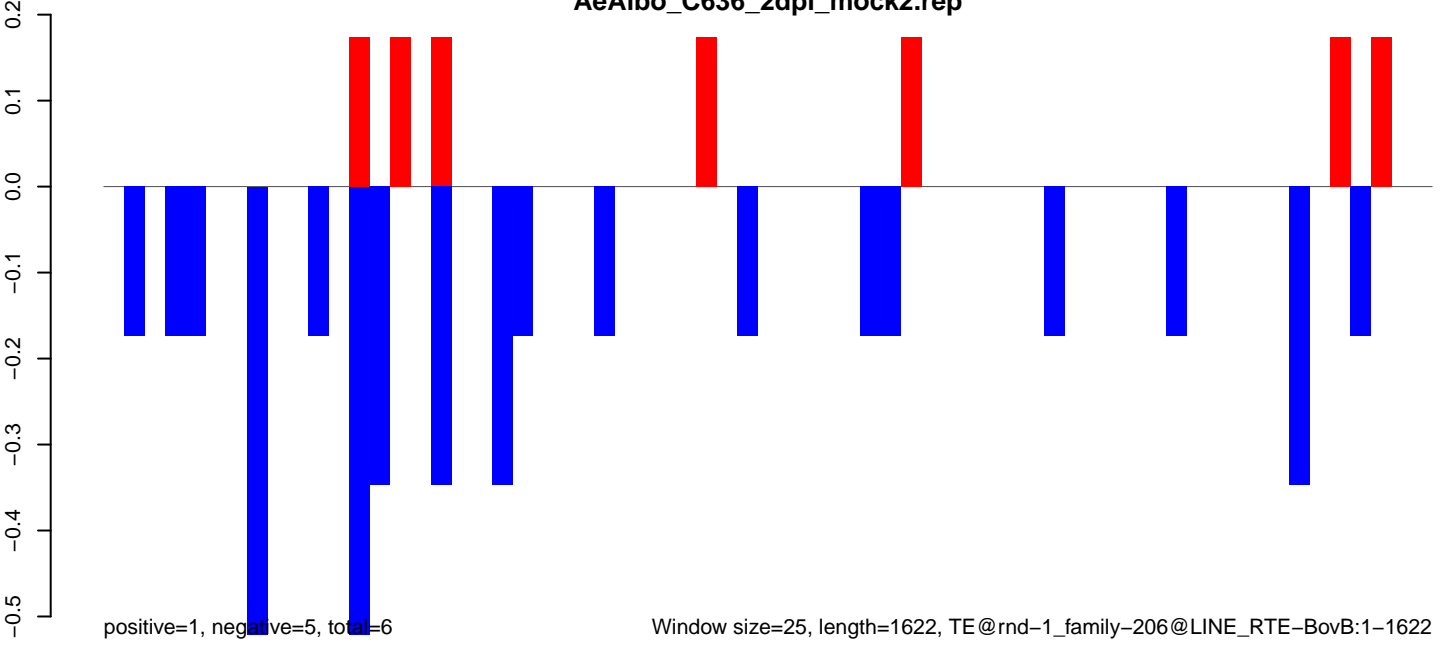

Window size=25, length=2046, TE@rnd-1_family-210@DNA_Sola-2:1-2046

AeAlbo_C636_2dpi_mock2.18_23.rep

AeAlbo_C636_2dpi_mock2.24_35.rep

AeAlbo_C636_2dpi_mock2.rep

AeAlbo_C636_2dpi_mock2.18_23.rep

AeAlbo_C636_2dpi_mock2.24_35.rep