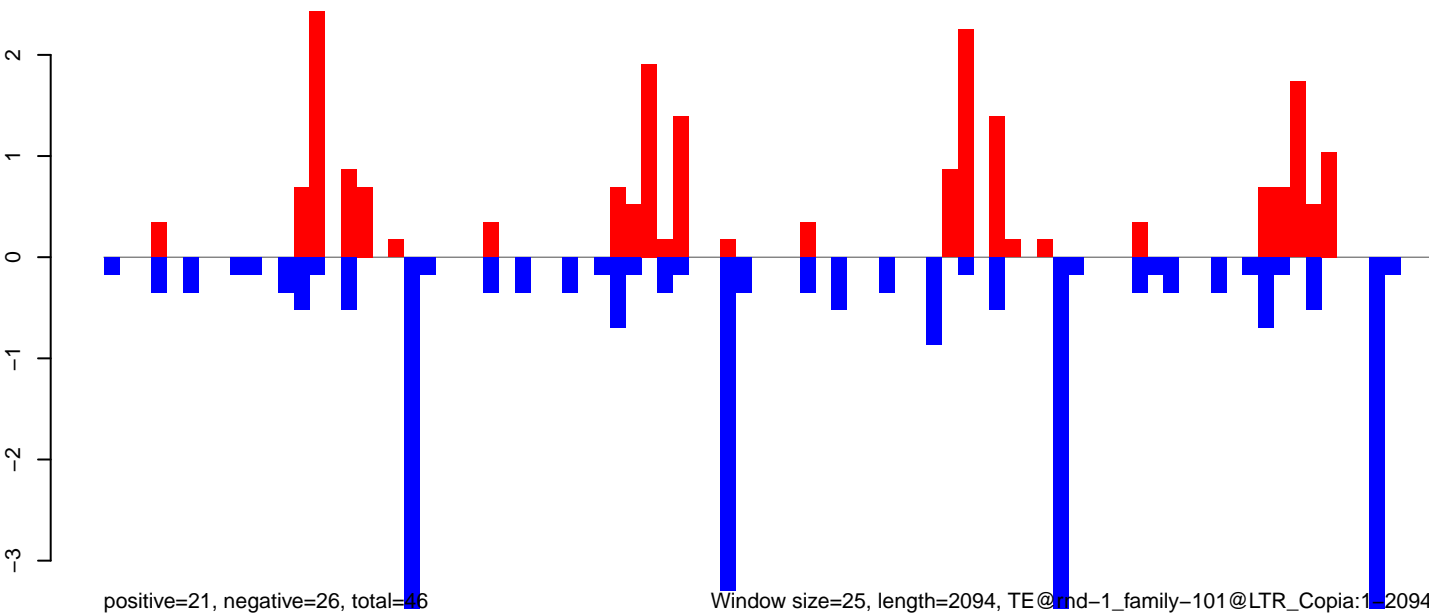

AeAlbo_C636_2dpi_mock2.18_23.rep

AeAlbo_C636_2dpi_mock2.24_35.rep

AeAlbo_C636_2dpi_mock2.rep

AeAlbo_C636_2dpi_mock2.18_23.rep

AeAlbo_C636_2dpi_mock2.24_35.rep

AeAlbo_C636_2dpi_mock2.rep

Window size=25, length=2094, TE@nd-1_family-101@LTR_Copia:1@2094