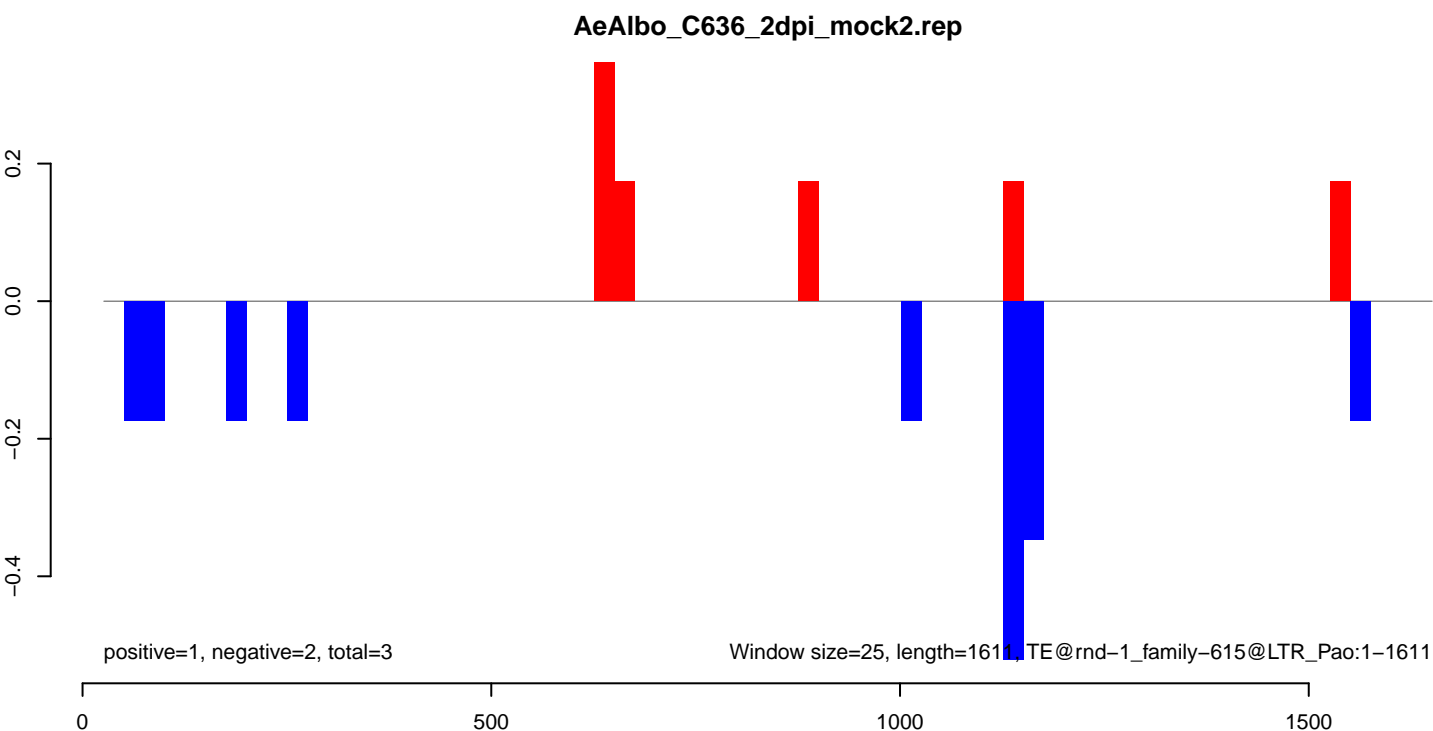

AeAlbo_C636_2dpi_mock2.18_23.rep