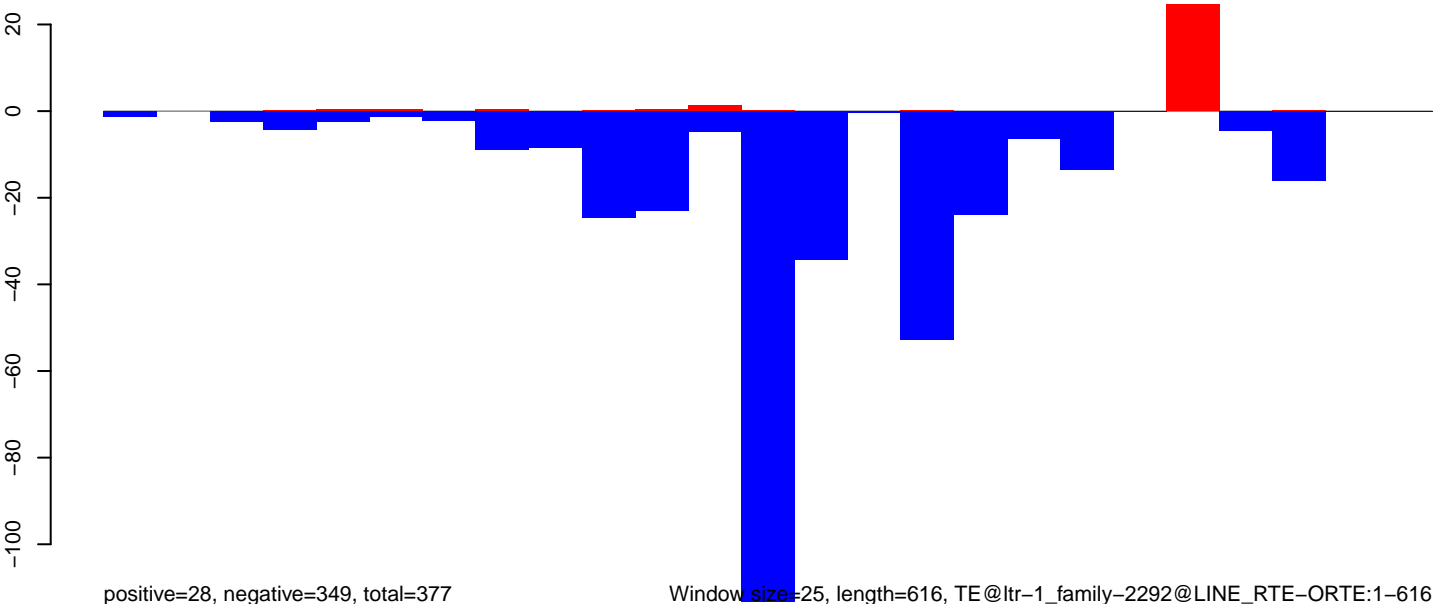

AeAlbo_C636_2dpi_mock2.rep

positive=28, negative=349, total=377

Window size=25, length=616, TE@ltr-1_family-2292@LINE RTE-ORTE:1-616

100 200 300 400 500 600