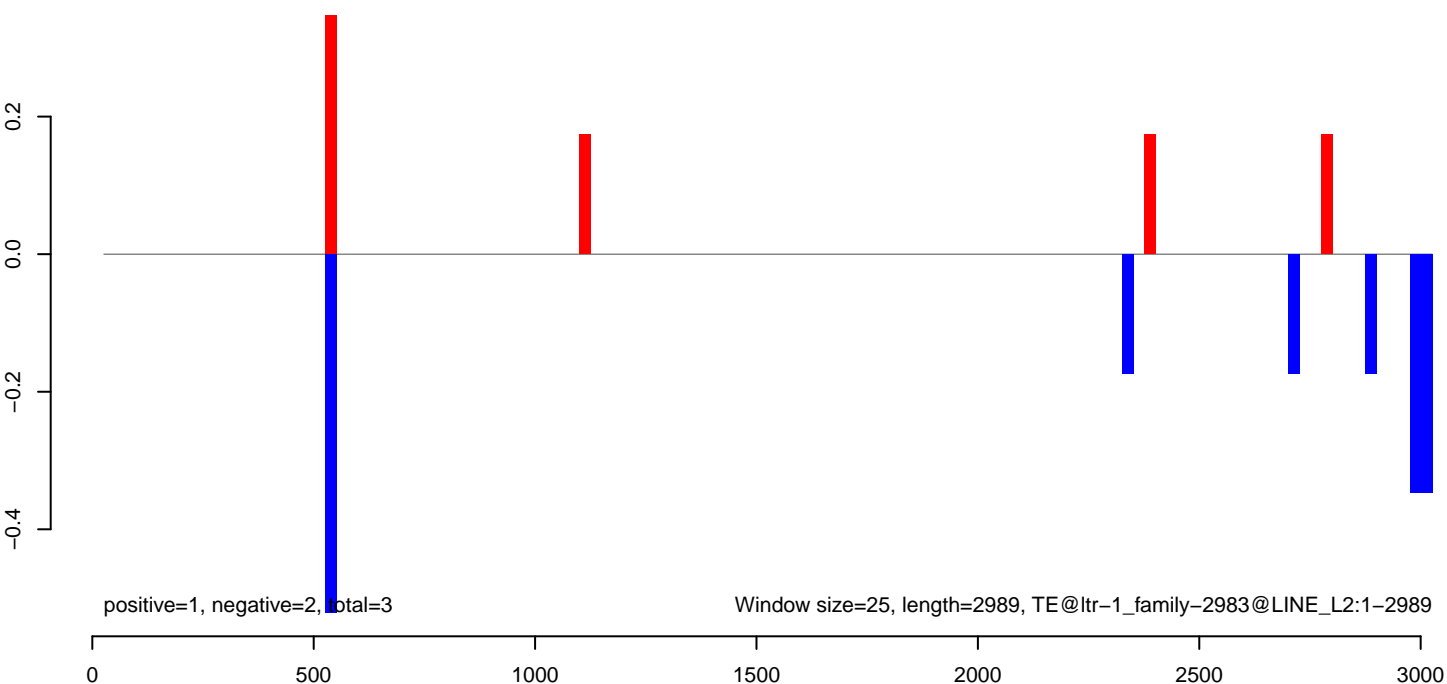

AeAlbo_C636_2dpi_mock2.rep