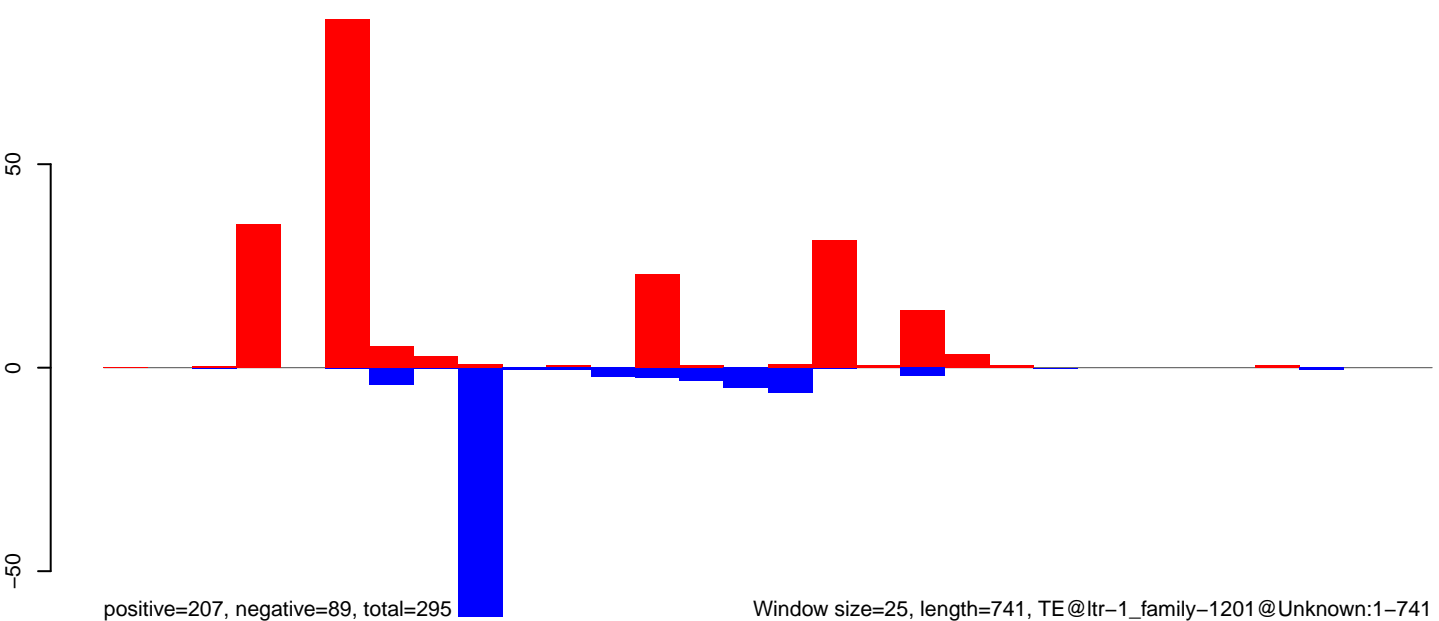

AeAlbo_C636_2dpi_mock2.rep