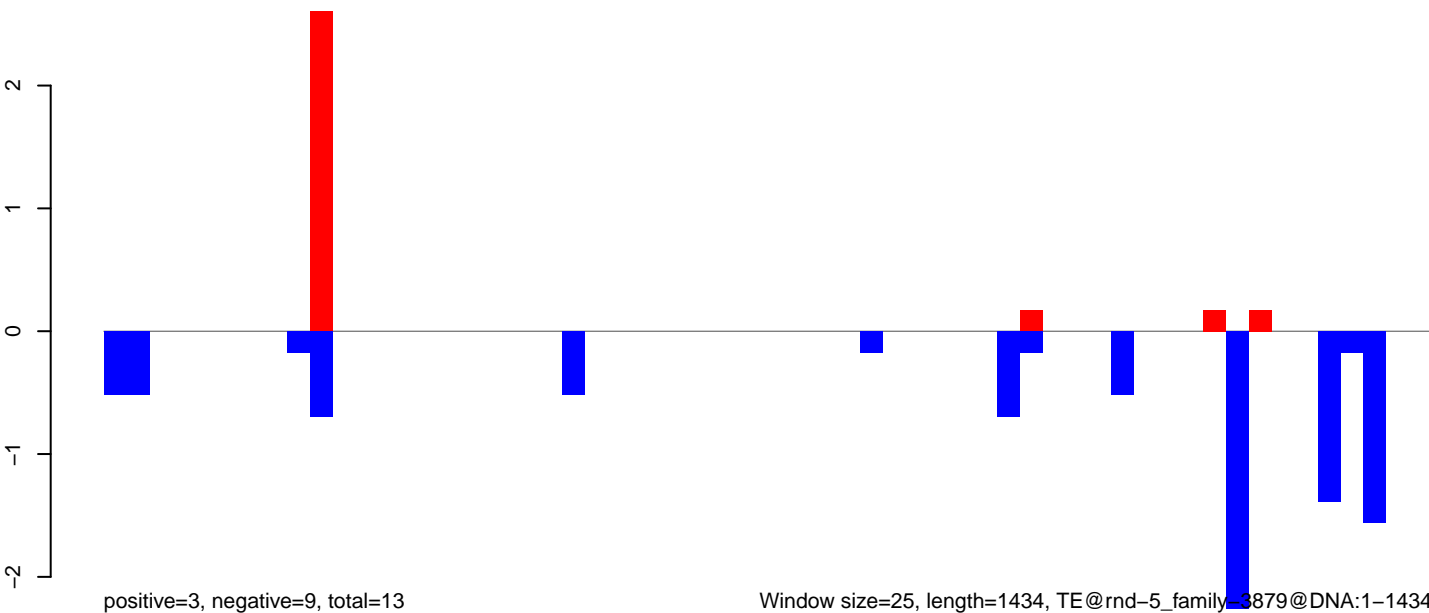

AeAlbo_C636_2dpi_mock2.rep

Window size=25, length=1434, TE@rnd-5_family_3879@DNA:1-1434