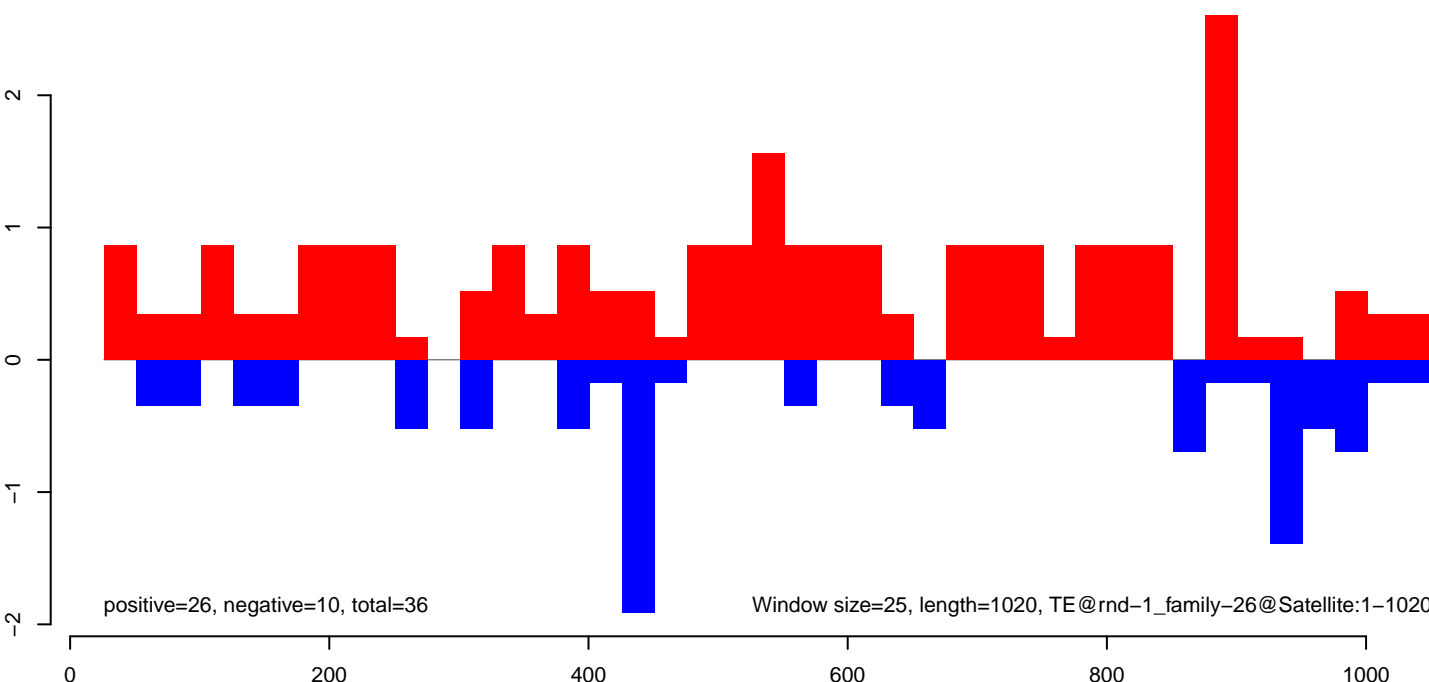

AeAlbo_C636_2dpi_mock2.rep