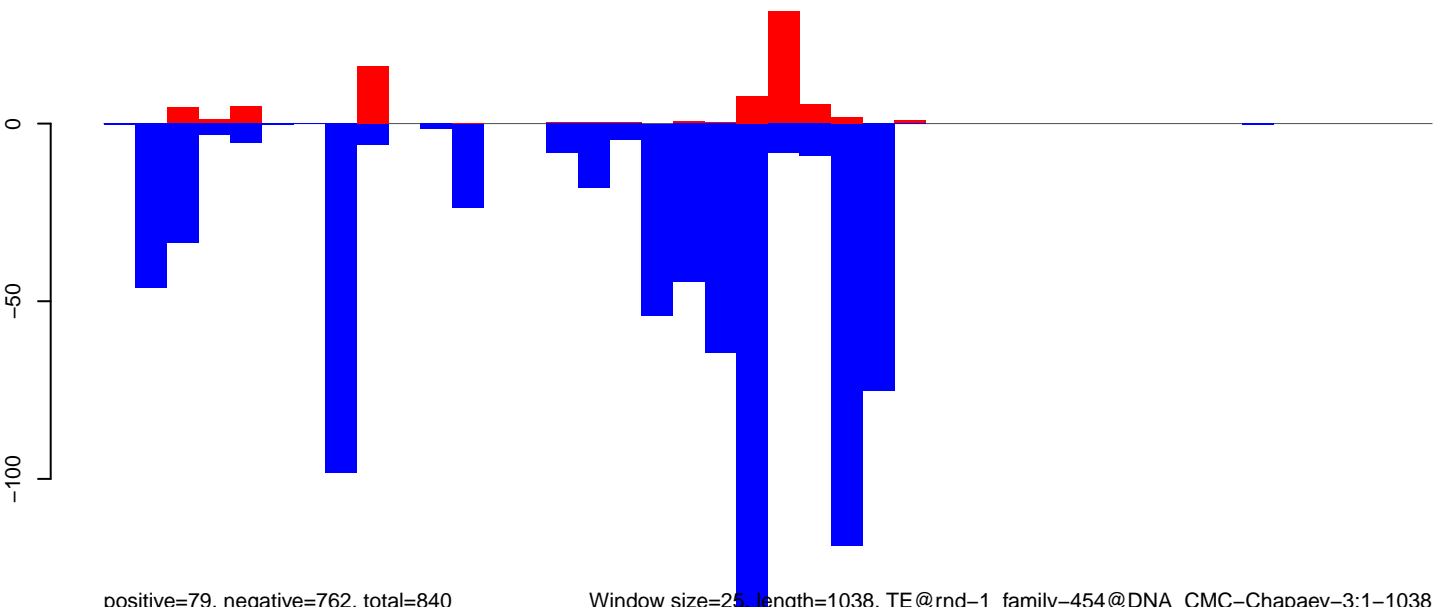

AeAlbo_C636_2dpi_mock2.rep

positive=79, negative=762, total=840

Window size=25, length=1038, TE@rnd-1_family-454@DNA_CMC-Chapaev-3:1-1038

0 200 400 600 800 1000