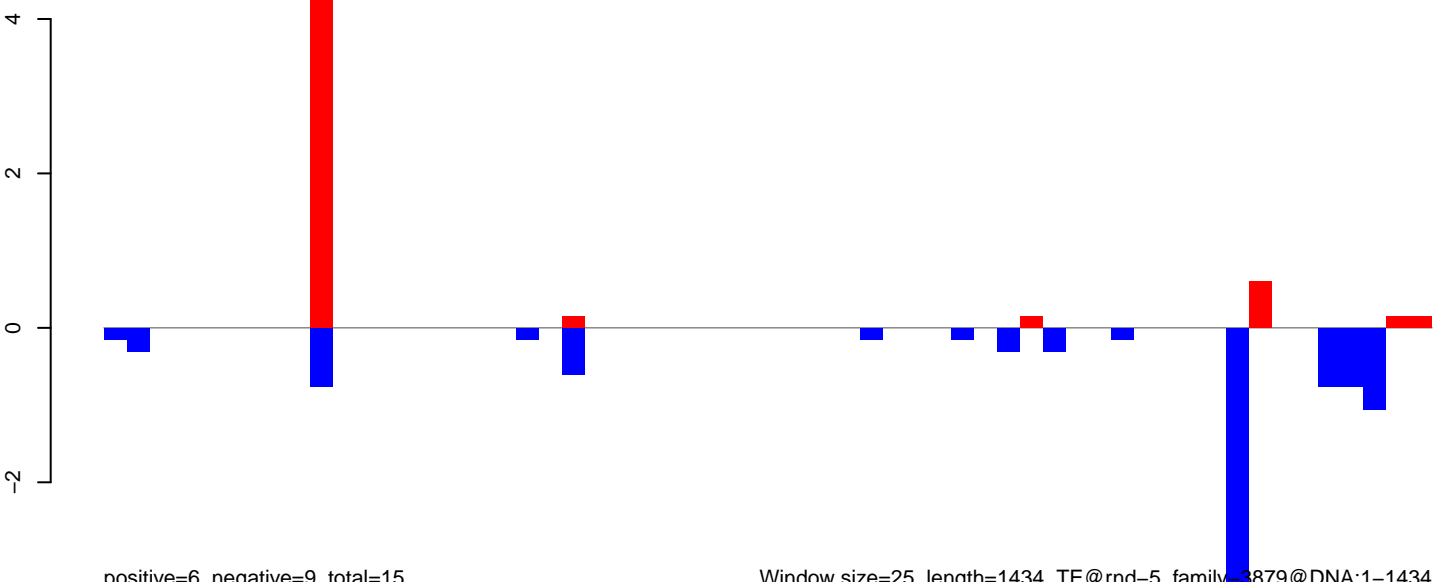

AeAlbo_C636_2dpi_mock3.rep

positive=6, negative=9, total=15

Window size=25, length=1434, TE@rnd-5_family_3879@DNA:1-1434

0 500 1000 1500