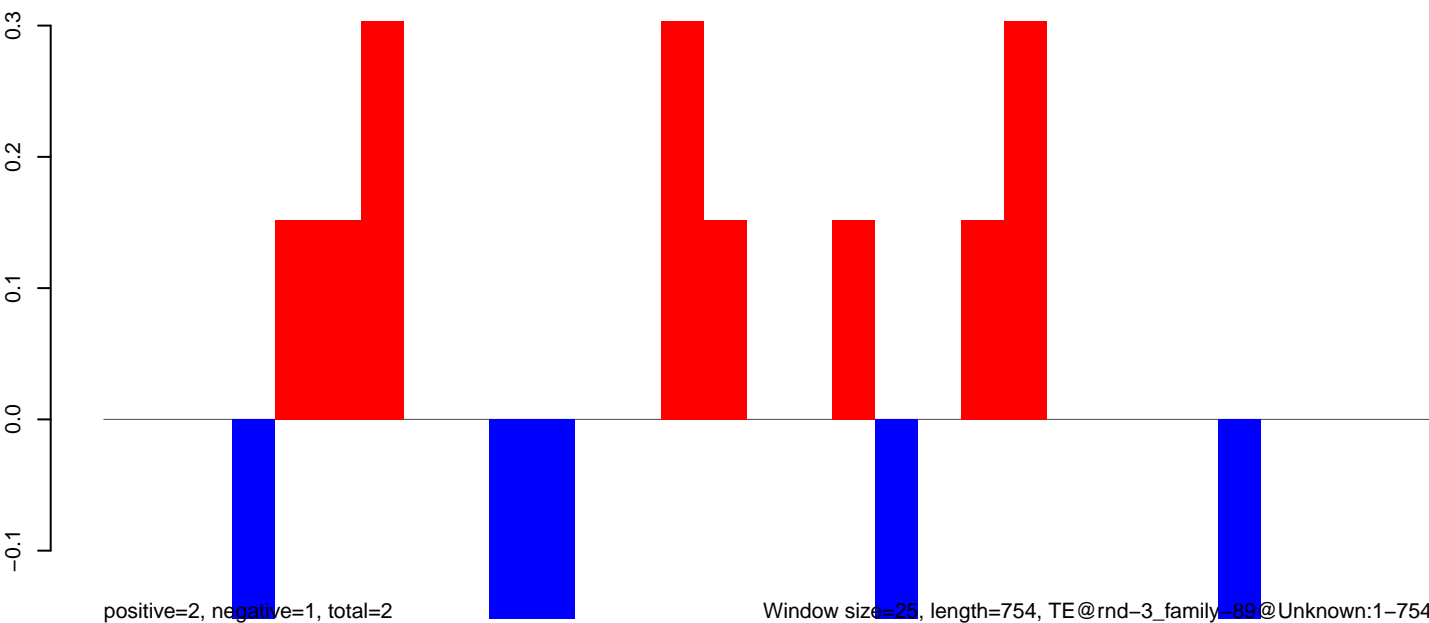

AeAlbo_C636_2dpi_mock3.rep

Window size=25, length=754, TE@rnd-3_family_89@Unknown:1-754