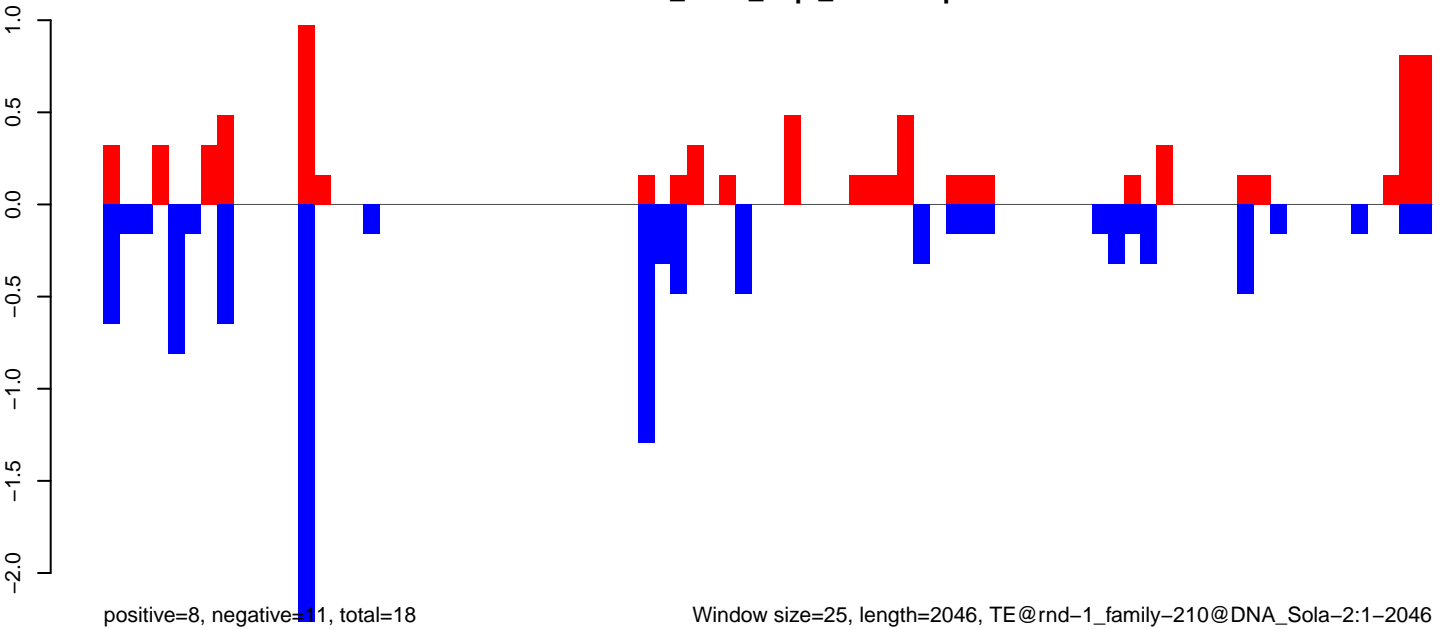

AeAlbo_C636_6dpi_SINV1.rep

Window size=25, length=2046, TE@rnd-1_family-210@DNA_Sola-2:1-2046