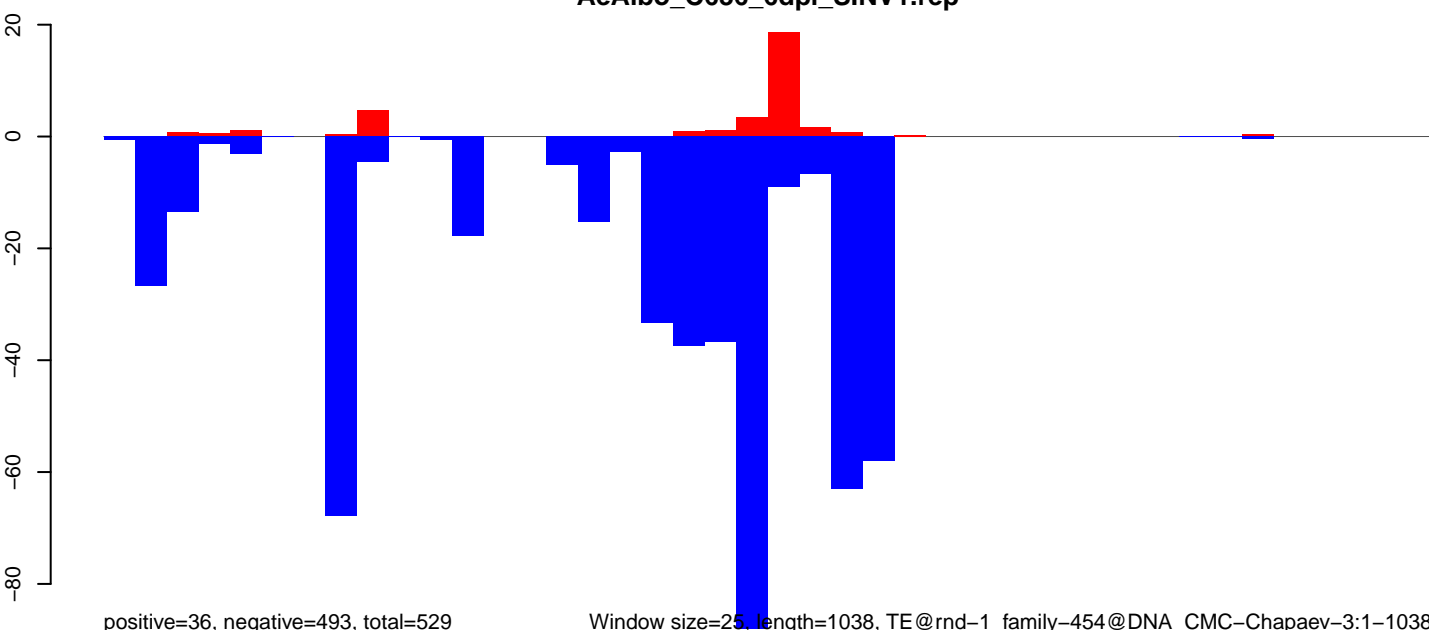

AeAlbo_C636_6dpi_SINV1.rep

positive=36, negative=493, total=529

Window size=25, length=1038, TE@rnd-1_family-454@DNA_CMC-Chapaev-3:1-1038