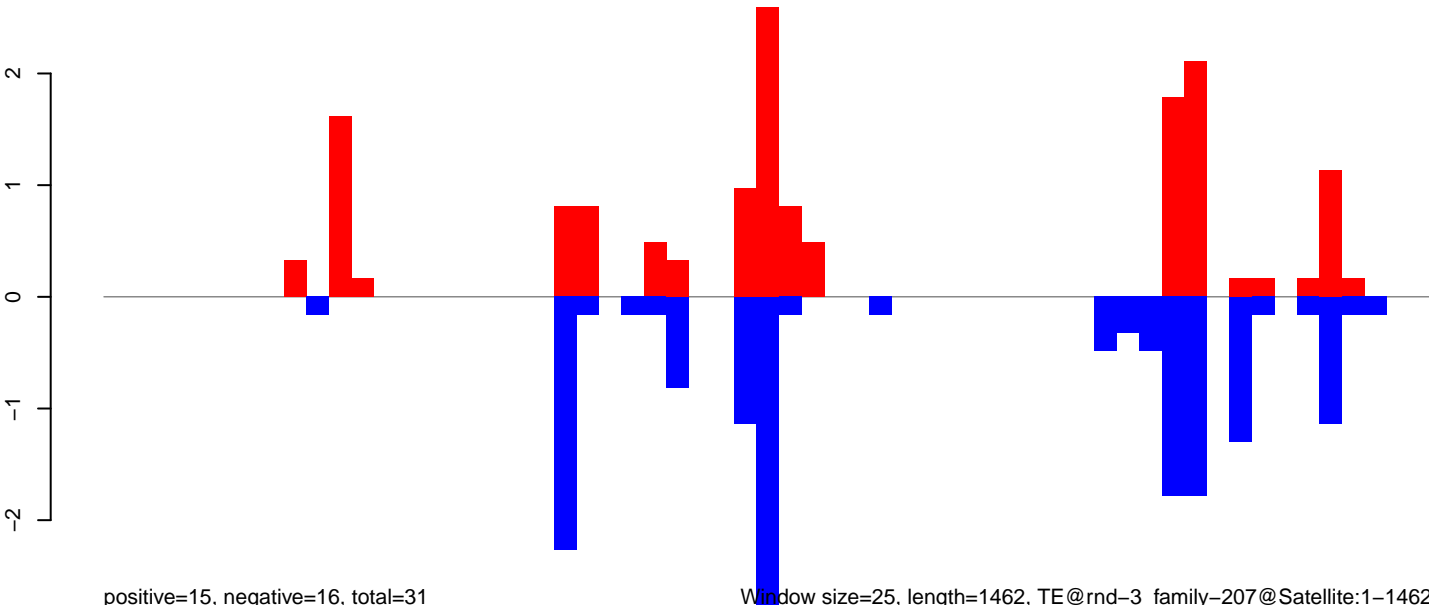

AeAlbo_C636_6dpi_SINV1.rep

positive=15, negative=16, total=31

Window size=25, length=1462, TE@rnd-3_family-207@Satellite:1-1462