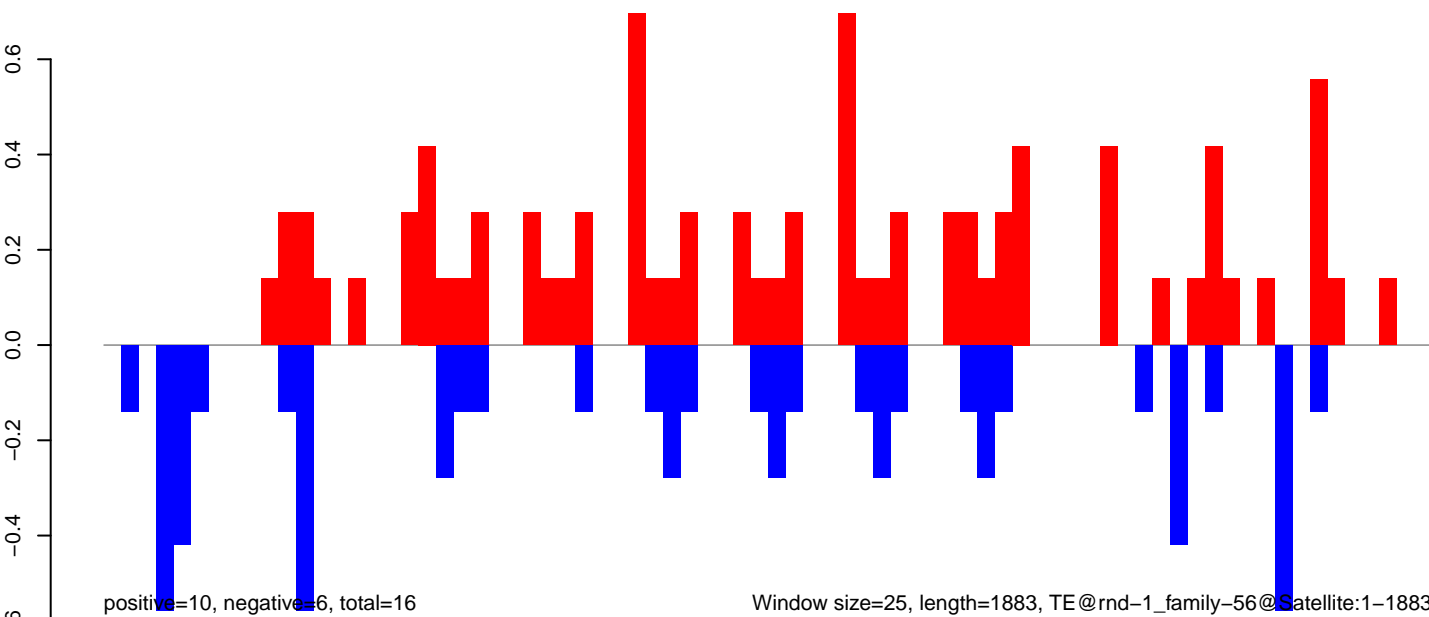

AeAlbo_C636_6dpi_SINV2.rep

Window size=25, length=1883, TE@rnd-1_family-56@Satellite:1-1883