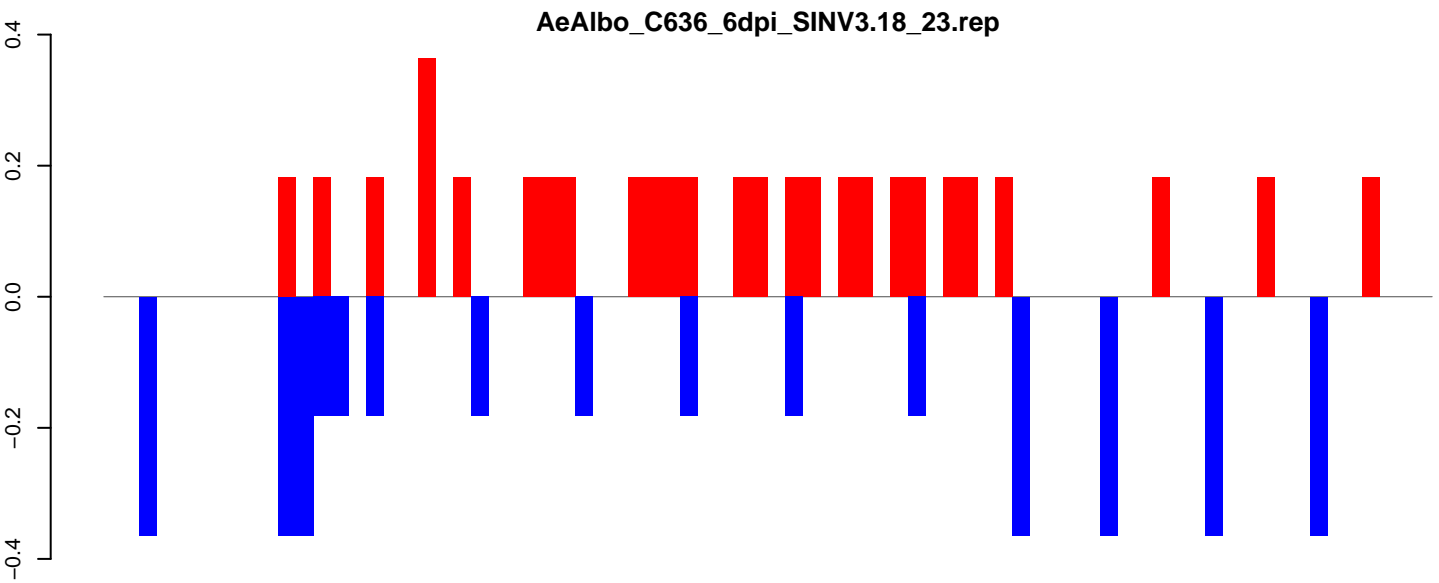

positive=5, negative=4, total=9

positive=5, negative=6, total=11

positive=9, negative=10, total=20

Window size=25, length=1883, TE@nd-1_family-56@Satellite:1-1883