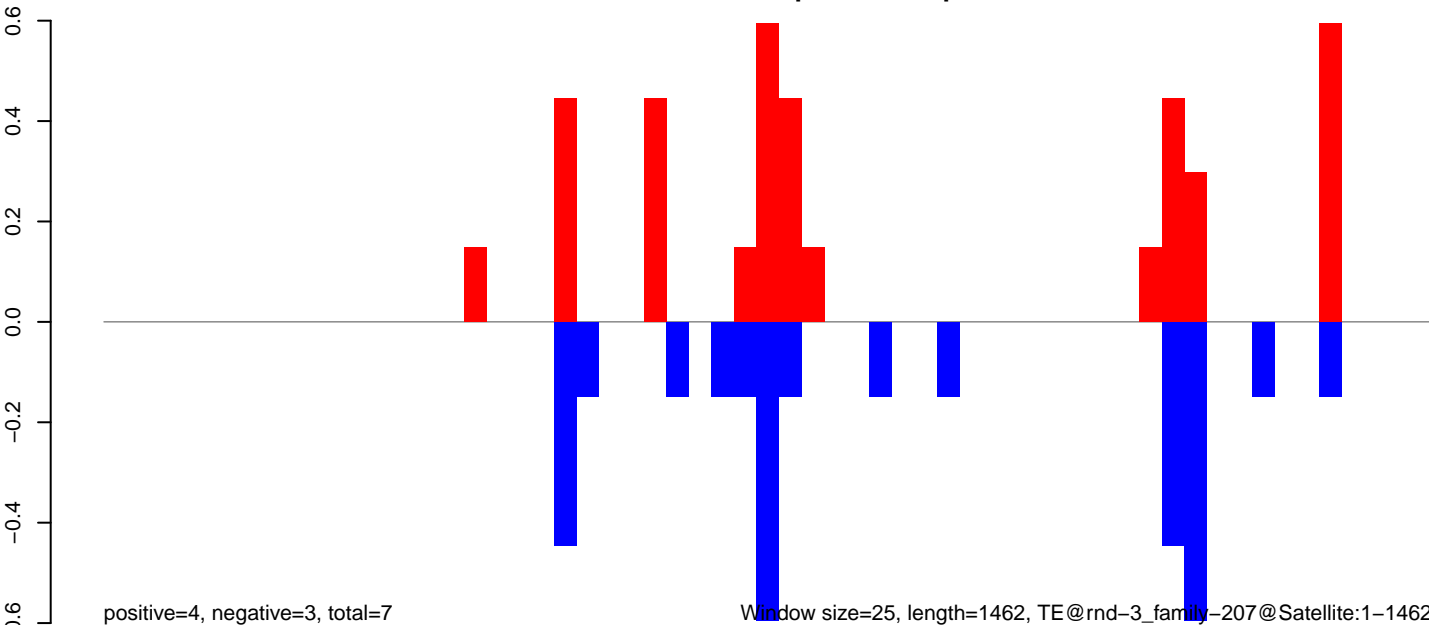

positive=3, negative=3, total=7

Window size=25, length=1181, TE@rnd-6_family-1762@LTR_Copia:1-1181

AeAlbo_C636_6dpi_WNV1.18_23.rep

AeAlbo_C636_6dpi_WNV1.24_35.rep

AeAlbo_C636_6dpi_WNV1.rep

Window size=25, length=1462, TE@rnd-3_family-207@Satellite:1-1462