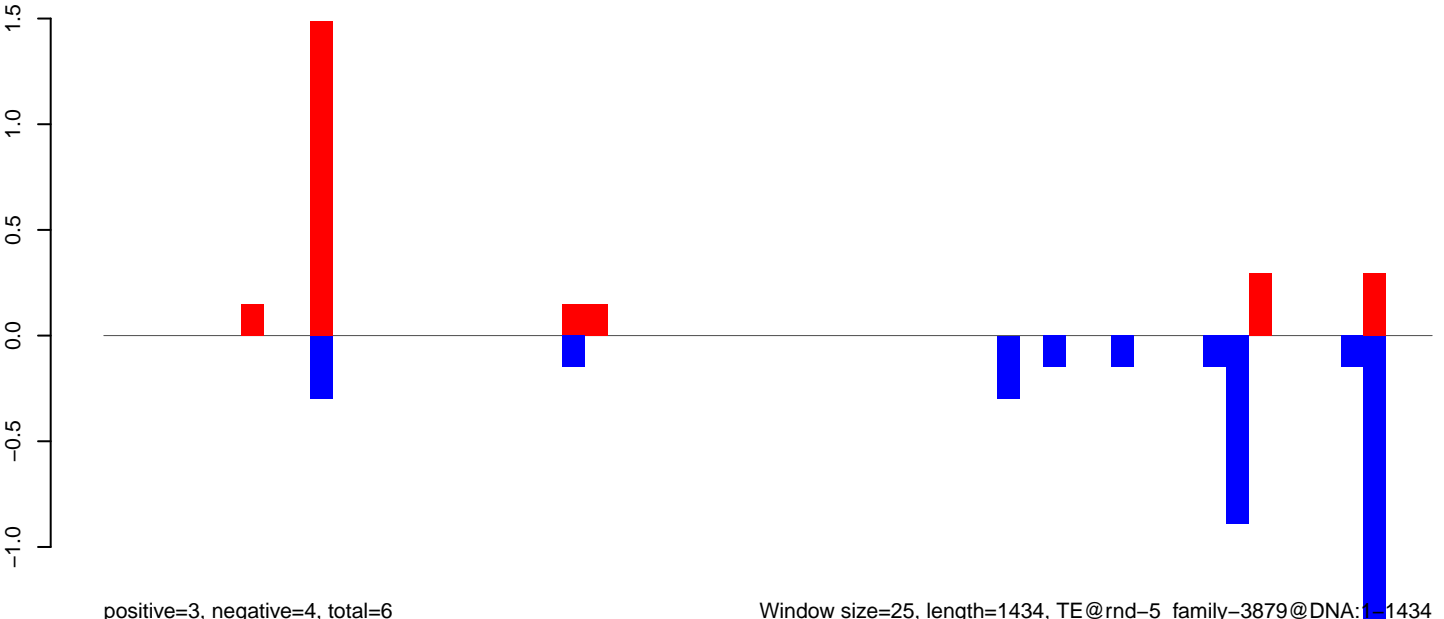

AeAlbo_C636_6dpi_WNV1.rep

positive=3, negative=4, total=6

Window size=25, length=1434, TE@rnd-5_family-3879@DNA:1-1434