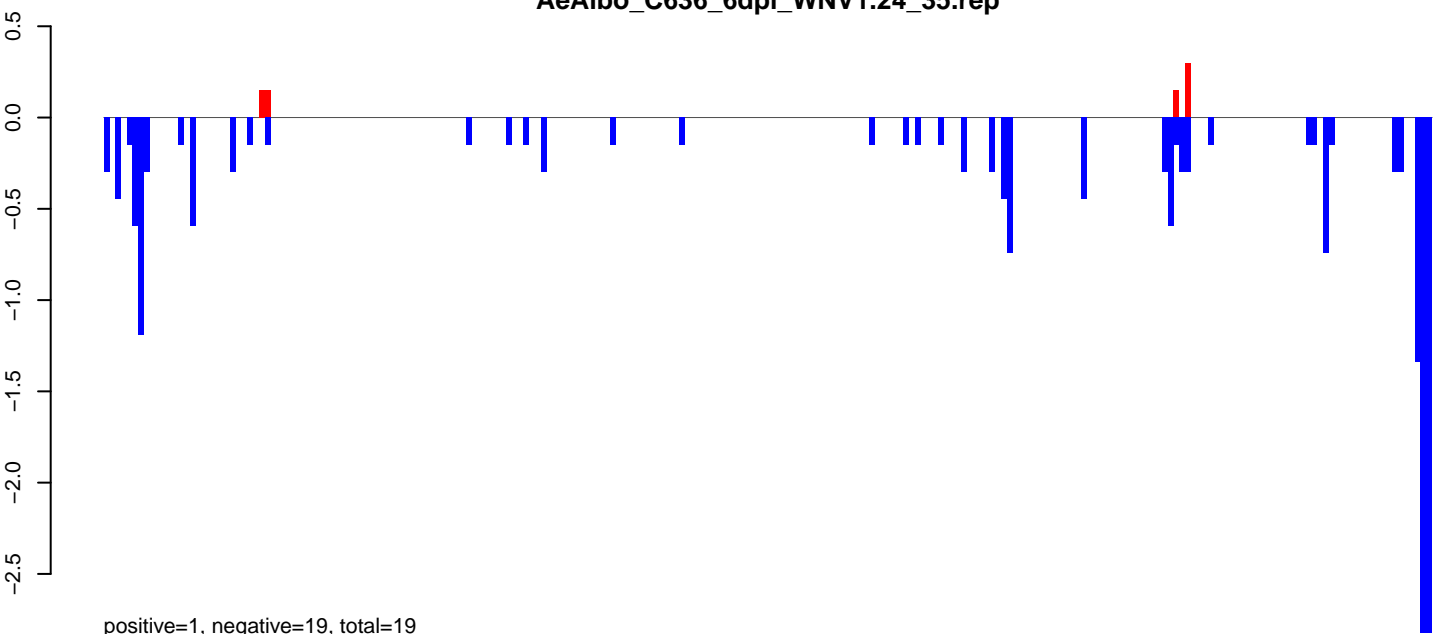

AeAlbo_C636_6dpi_WNV1.24_35.rep

positive=1, negative=19, total=19