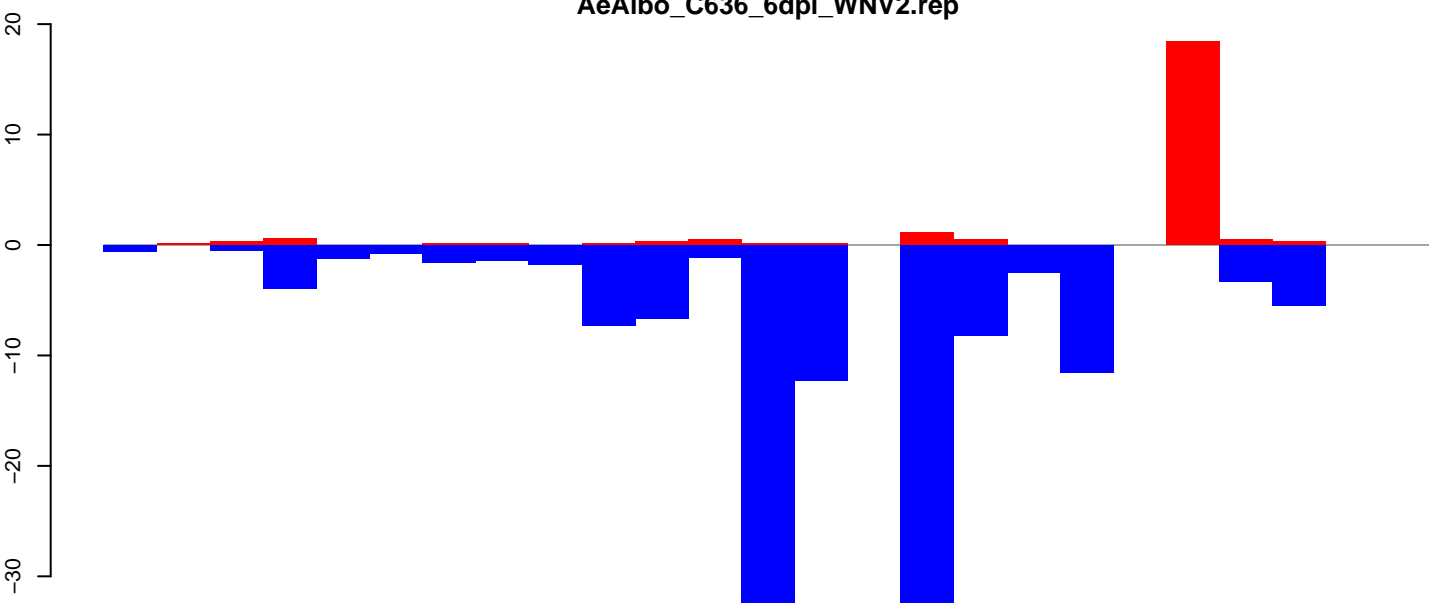

AeAlbo_C636_6dpi_WNV2.rep

positive=23, negative=140, total=164

Window size=25, length=616, TE@ltr-1_family-2292@LINE RTE-ORTE:1-616