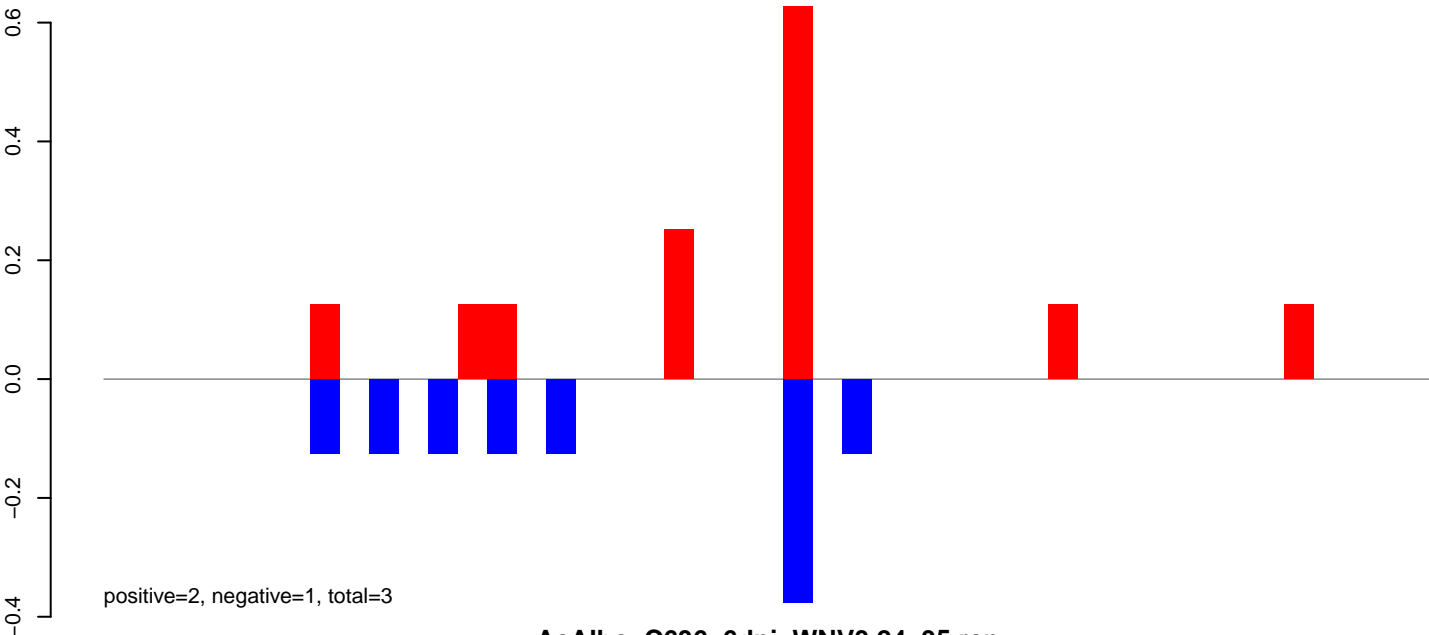

0 500 1000 1500 2000

AeAlbo_C636_6dpi_WNV3.18_23.rep

AeAlbo_C636_6dpi_WNV3.24_35.rep

AeAlbo_C636_6dpi_WNV3.rep

Window size=25, length=667, TE@rnd-4_family-295@DNA_CMC-Chapaev-3:1-667

AeAlbo_C636_6dpi_WNV3.18_23.rep