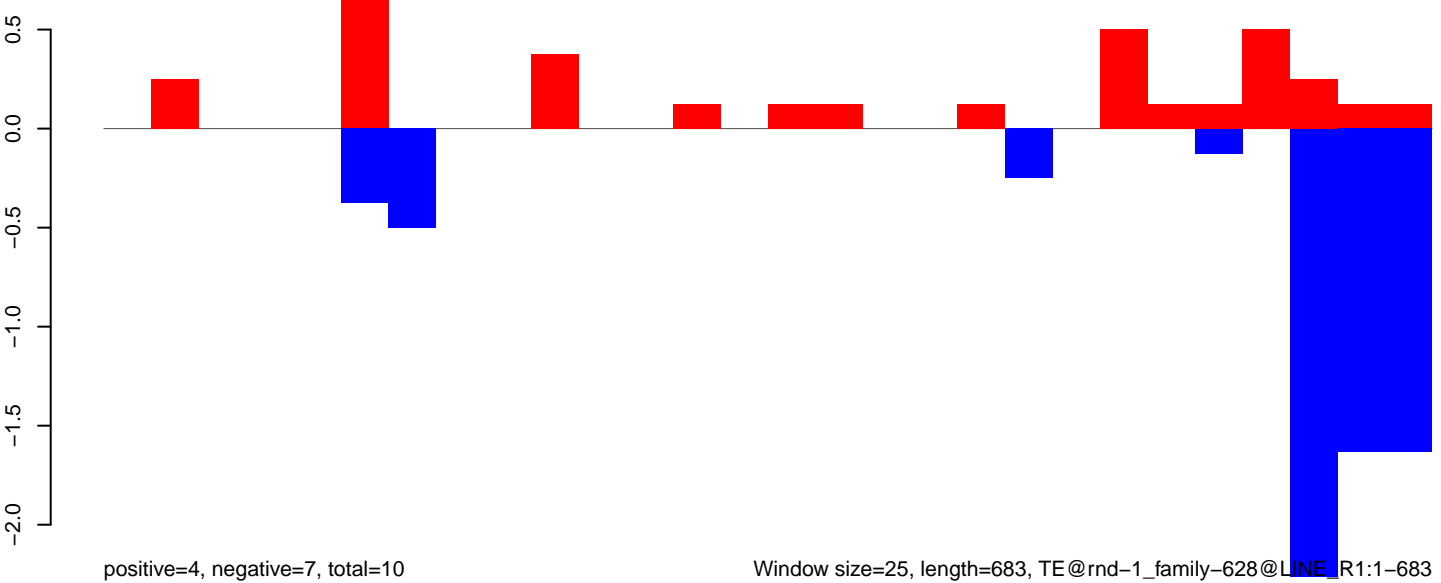

Window size=25, length=1537, TE@rnd-1_family-720@Unknown:1-1537

AeAlbo_C636_6dpi_WNV3.18_23.rep

AeAlbo_C636_6dpi_WNV3.24_35.rep

AeAlbo_C636_6dpi_WNV3.rep

AeAlbo_C636_6dpi_WNV3.18_23.rep

AeAlbo_C636_6dpi_WNV3.24_35.rep