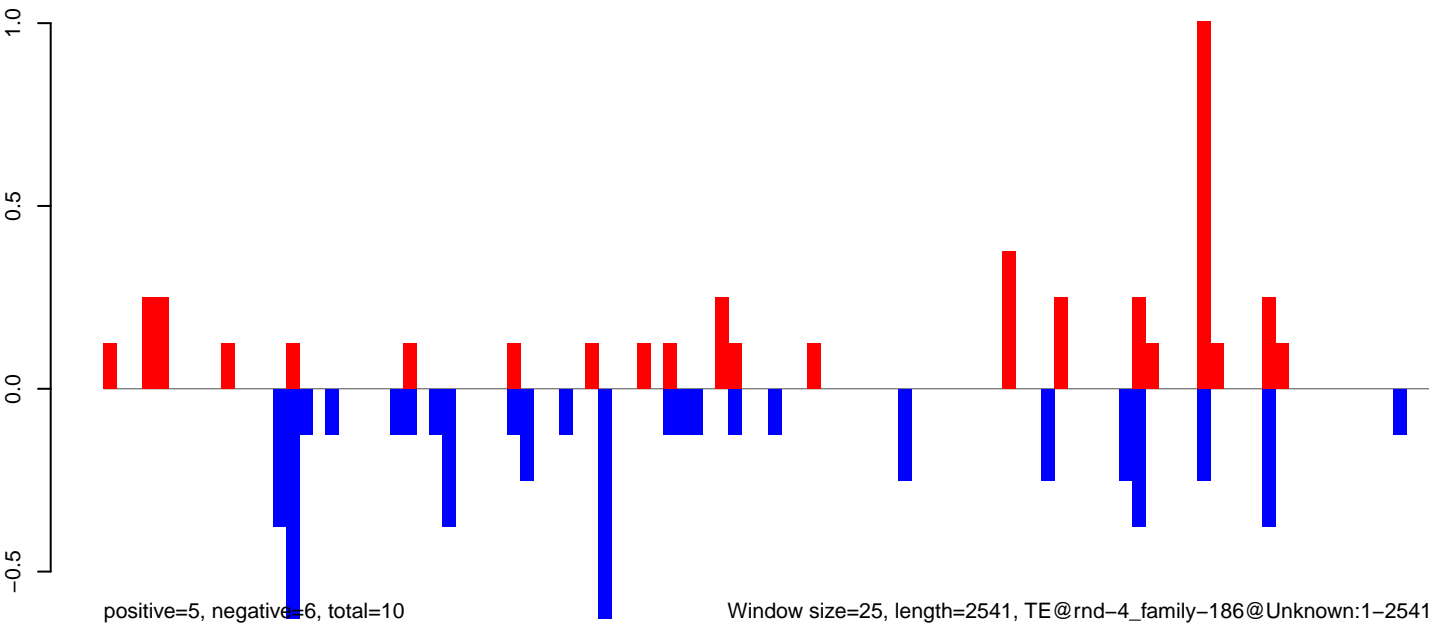

Window size=25, length=1778, TE@rnd-6_family-2031@LINE_RTE-BovB:1-1778

0 500 1000 1500

AeAlbo_C636_6dpi_WNV3.18_23.rep

AeAlbo_C636_6dpi_WNV3.24_35.rep

AeAlbo_C636_6dpi_WNV3.rep

Window size=25, length=2541, TE@rnd-4_family-186@Unknown:1-2541