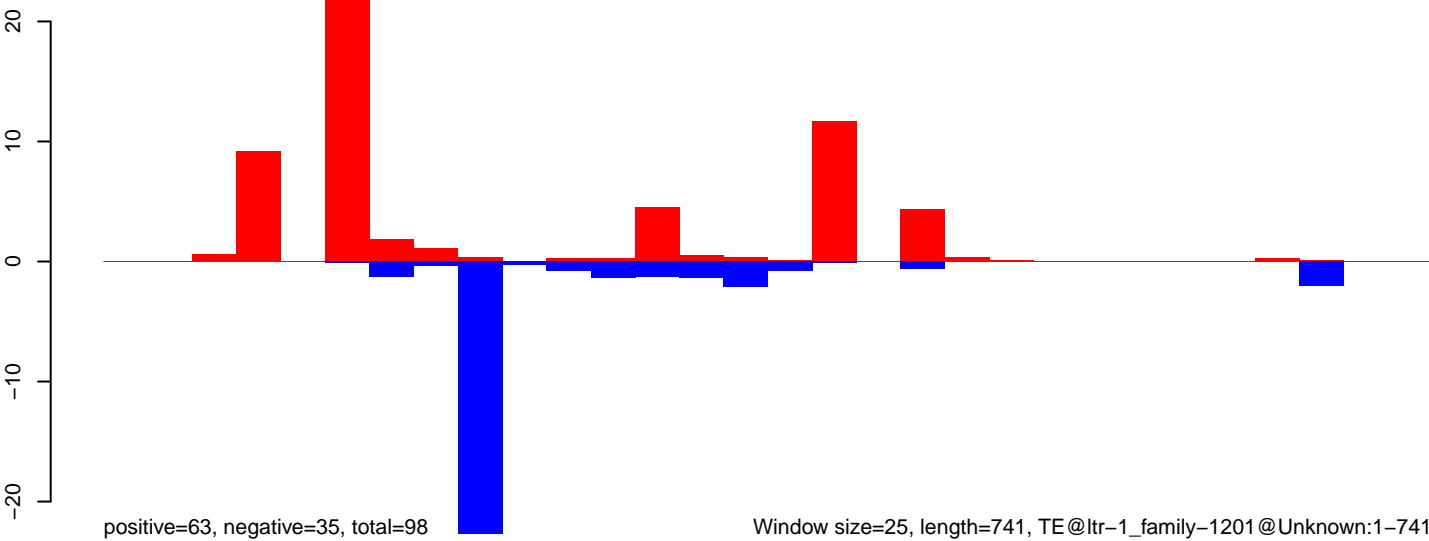

Window size=25, length=741, TE@ltr-1_family-1201@Unknown:1-741