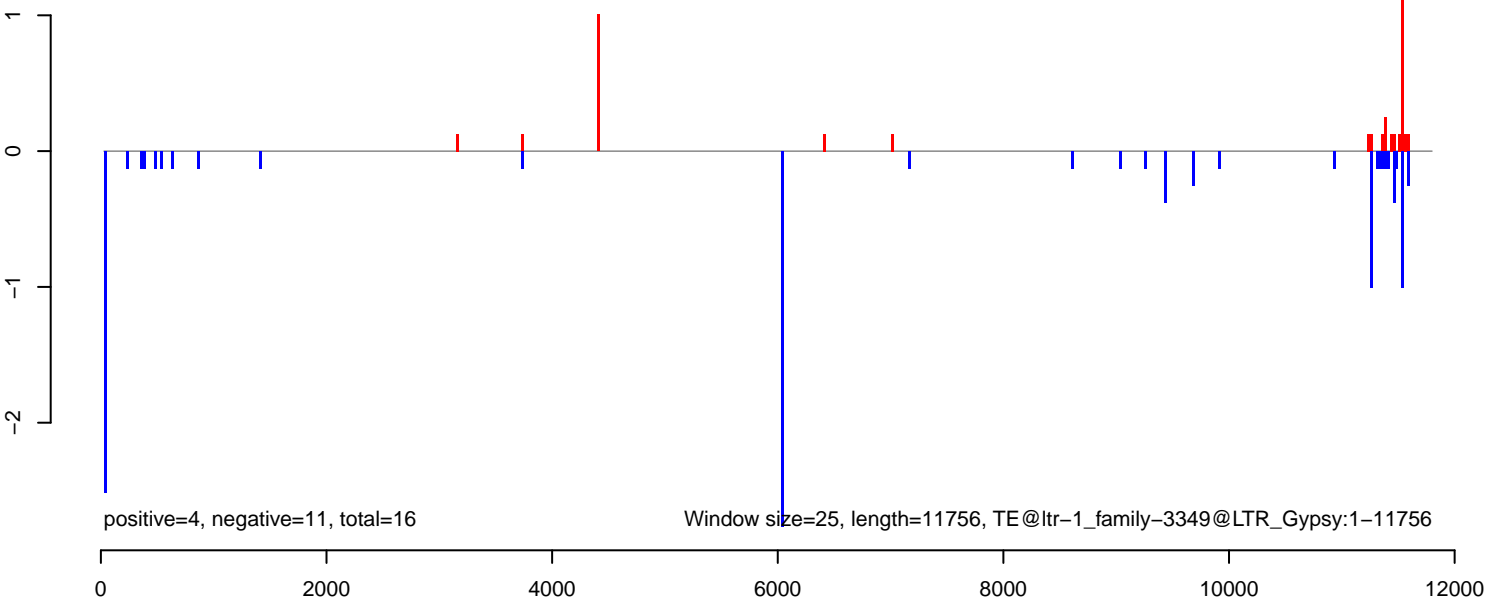

AeAlbo_C636_6dpi_WNV3.18_23.rep