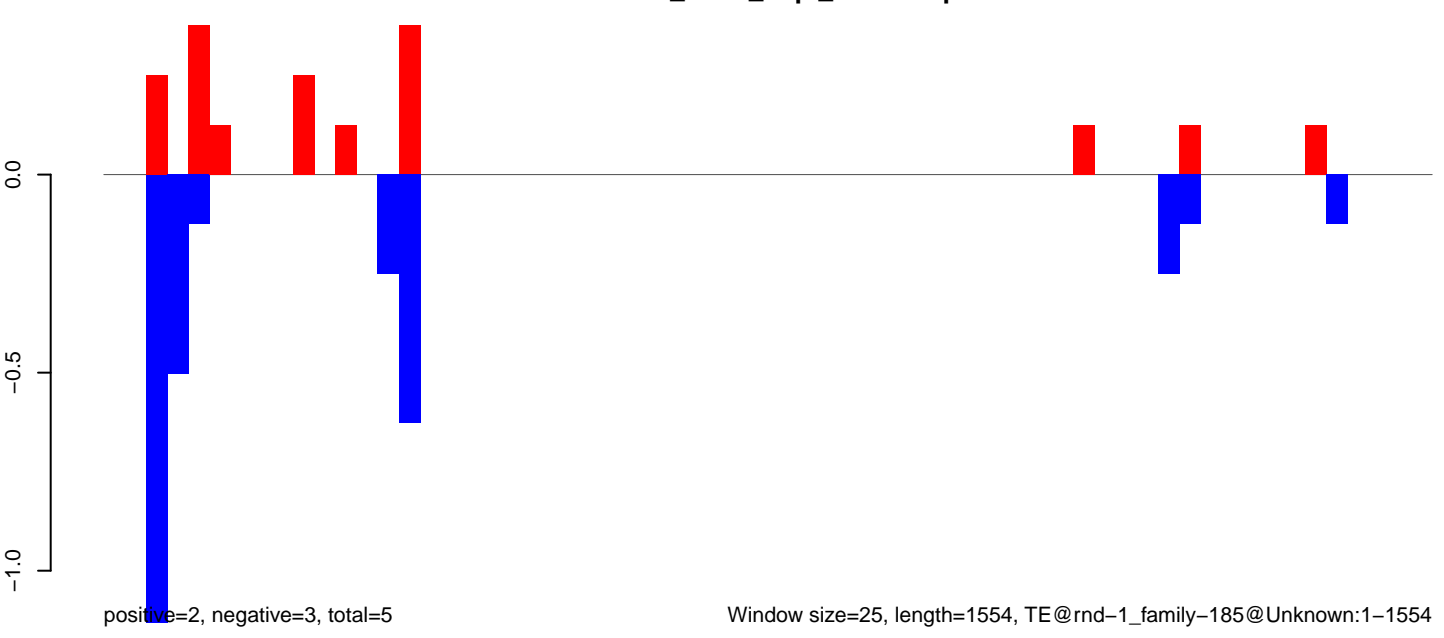

AeAlbo_C636_6dpi_WNV3.rep