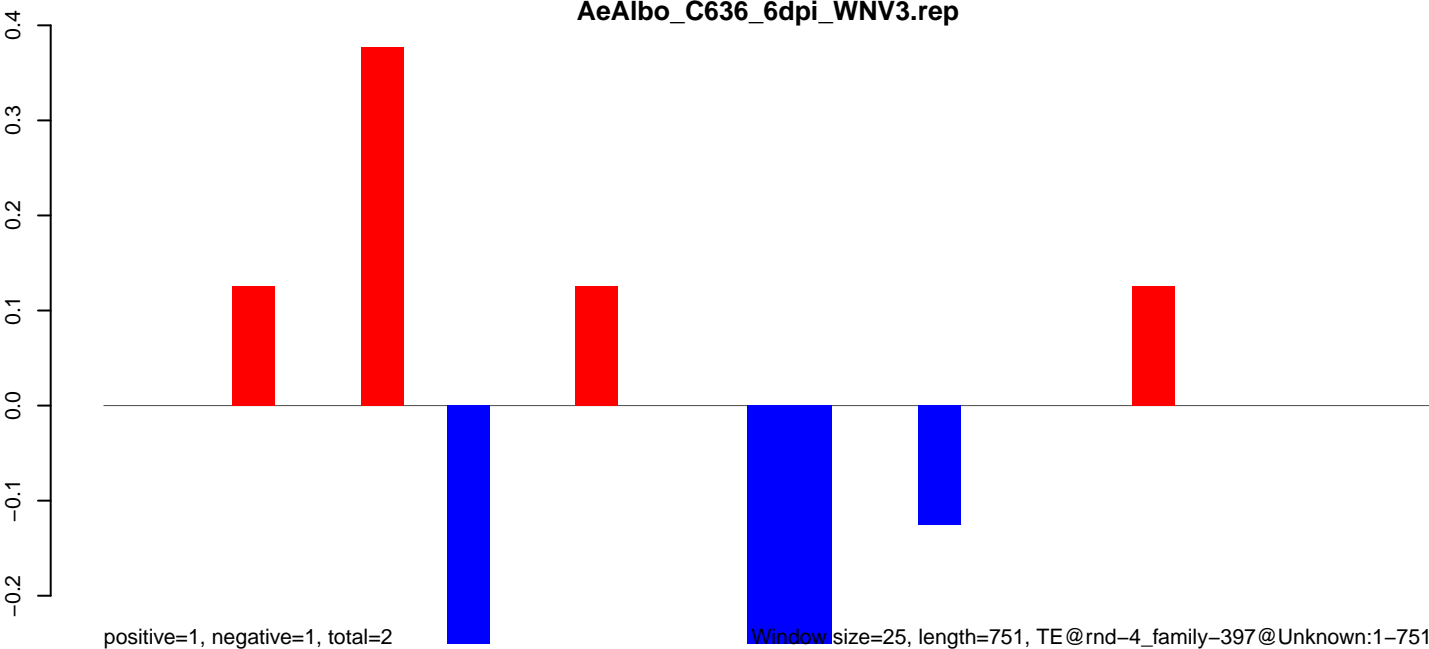

AeAlbo_C636_6dpi_WNV3.24_35.rep

AeAlbo_C636_6dpi_WNV3.rep

AeAlbo_C636_6dpi_WNV3.18_23.rep

AeAlbo_C636_6dpi_WNV3.24_35.rep

AeAlbo_C636_6dpi_WNV3.rep

Window size=25, length=751, TE@rnd-4_family-397@Unknown:1-751