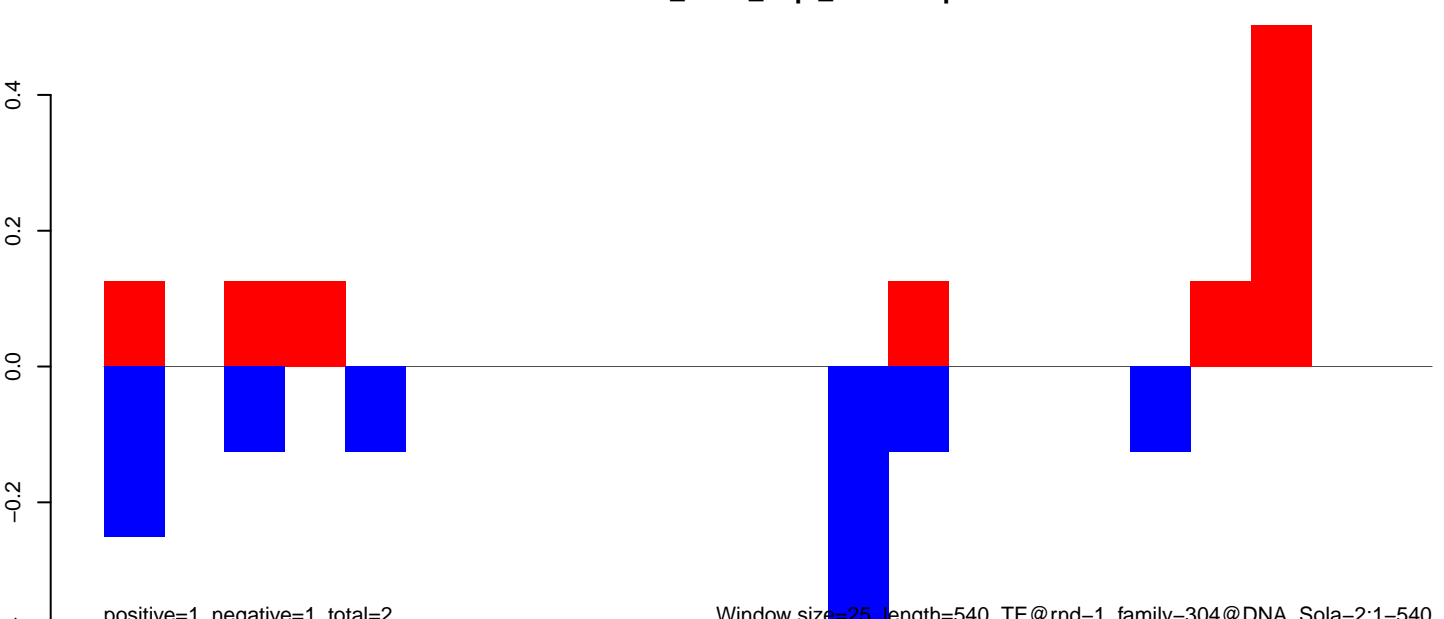

AeAlbo_C636_6dpi_WNV3.rep

positive=1, negative=1, total=2

Window size=25, length=540, TE@rnd-1_family-304@DNA_Sola-2:1-540