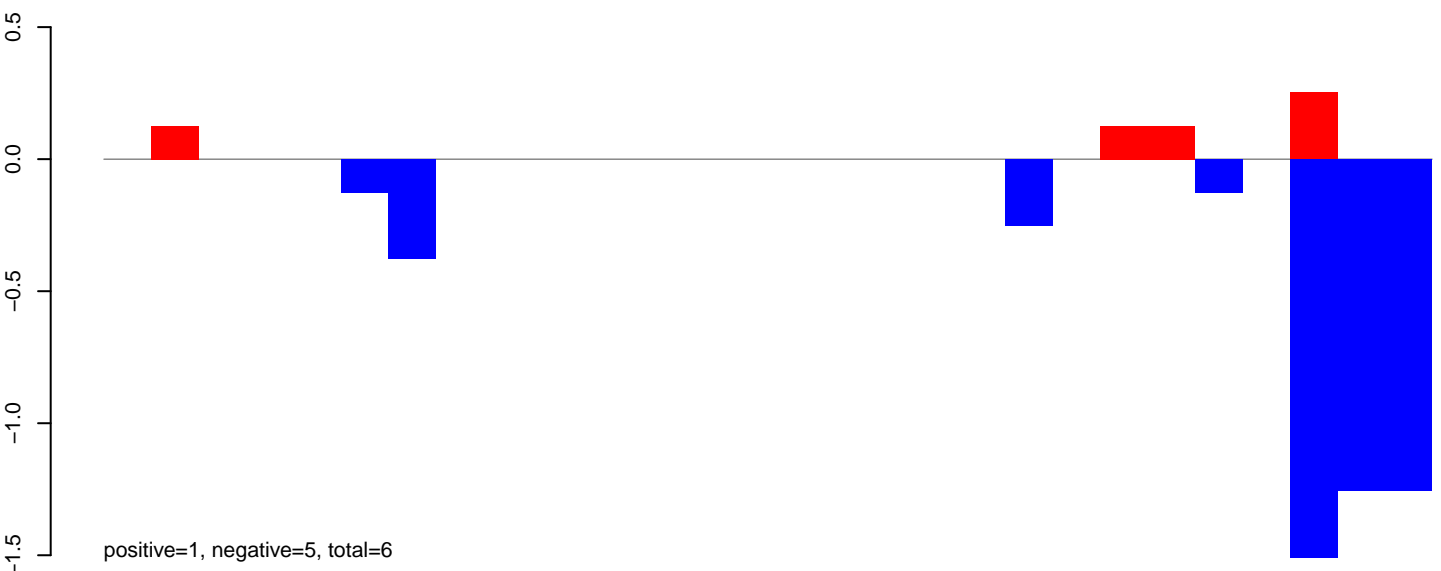

Window size=25, length=1537, TE@rnd-1_family-720@Unknown:1-1537

AeAlbo_C636_6dpi_WNV3.18_23.rep

AeAlbo_C636_6dpi_WNV3.24_35.rep

AeAlbo_C636_6dpi_WNV3.rep

AeAlbo_C636_6dpi_WNV3.18_23.rep

AeAlbo_C636_6dpi_WNV3.24_35.rep