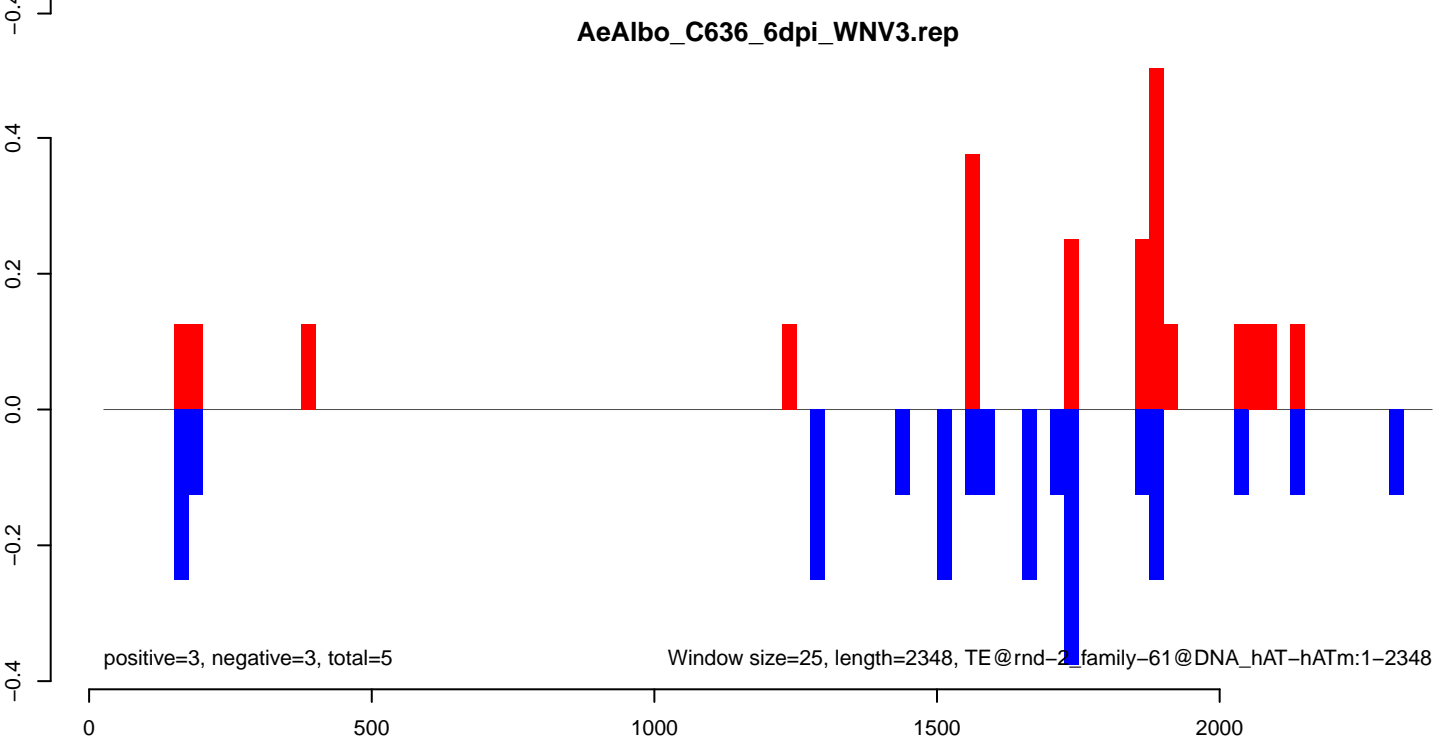

Window size=25, length=924, TE@rnd-4_family-147@LINE_R1:1-924

AeAlbo_C636_6dpi_WNV3.18_23.rep

AeAlbo_C636_6dpi_WNV3.24_35.rep

AeAlbo_C636_6dpi_WNV3.rep

AeAlbo_C636_6dpi_WNV3.18_23.rep

positive=1, negative=1, total=2