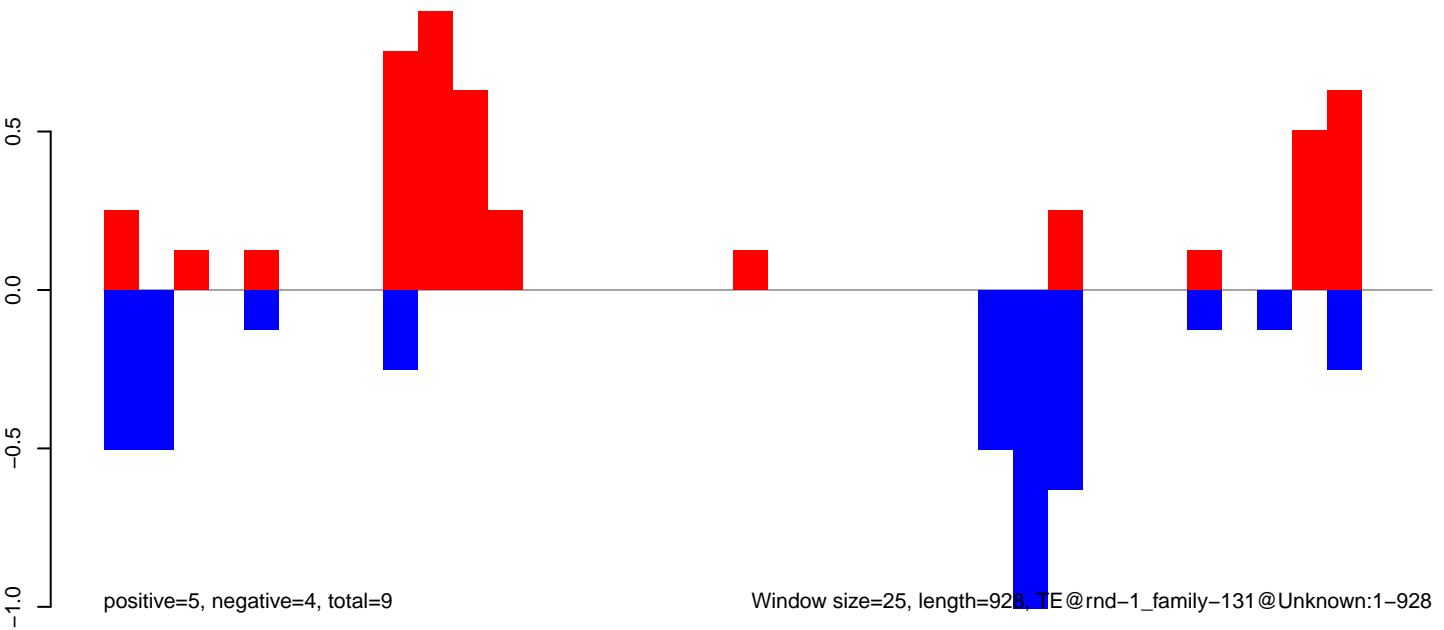

AeAlbo_C636_6dpi_WNV3.rep

Window size=25, length=928, TE@rnd-1_family-131@Unknown:1-928