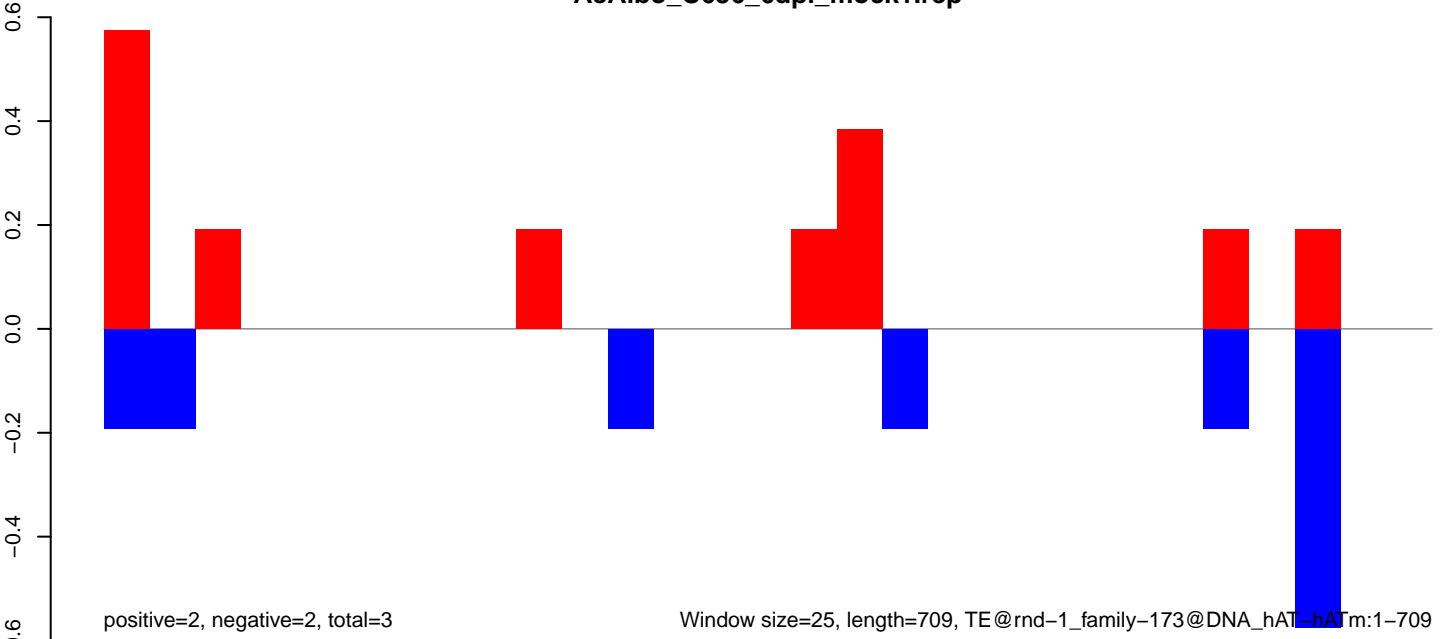

AeAlbo_C636_6dpi_mock1.rep