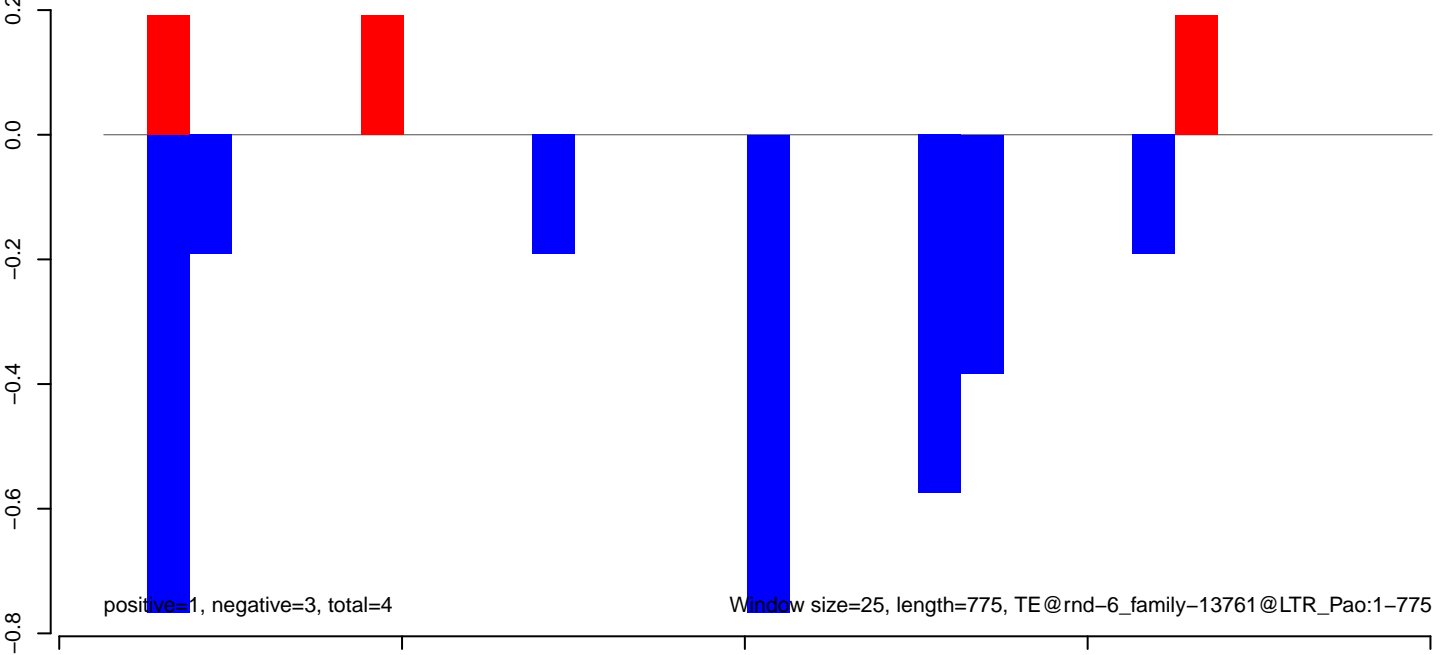

AeAlbo_C636_6dpi_mock1.rep

Window size=25, length=775, TE@rnd-6_family-13761@LTR_Pao:1-775