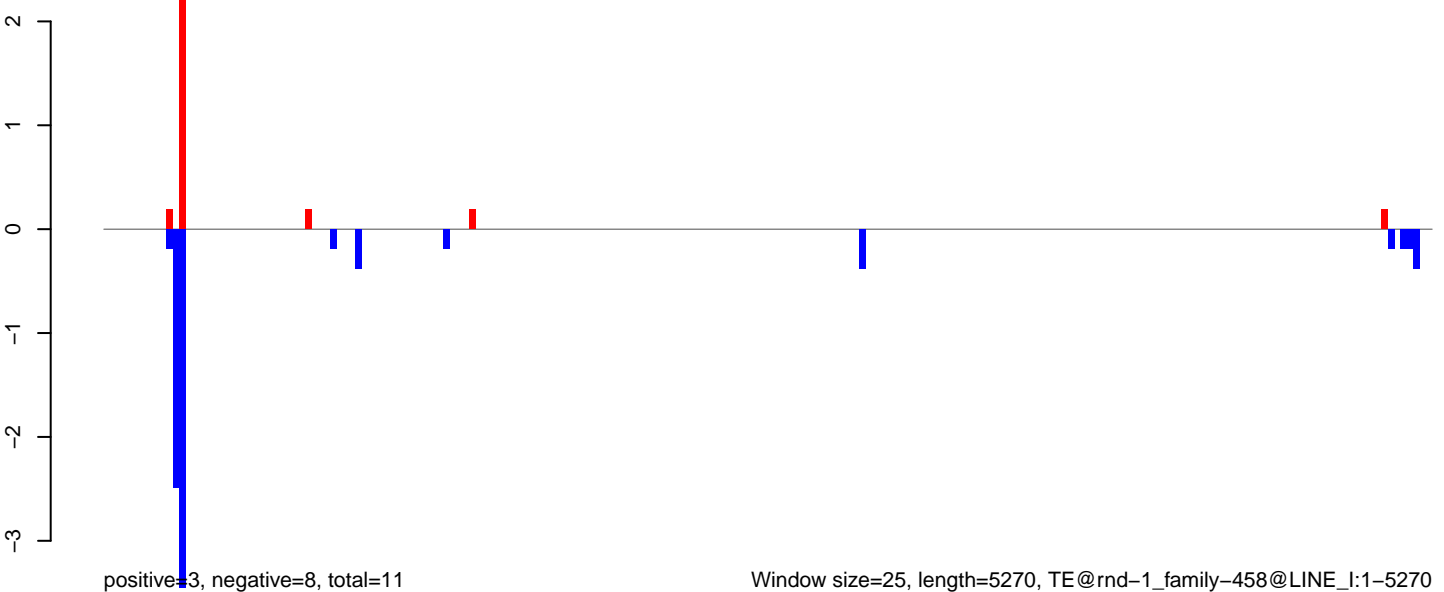

AeAlbo_C636_6dpi_mock1.rep

Window size=25, length=5270, TE@rnd-1_family-458@LINE_I:1-5270