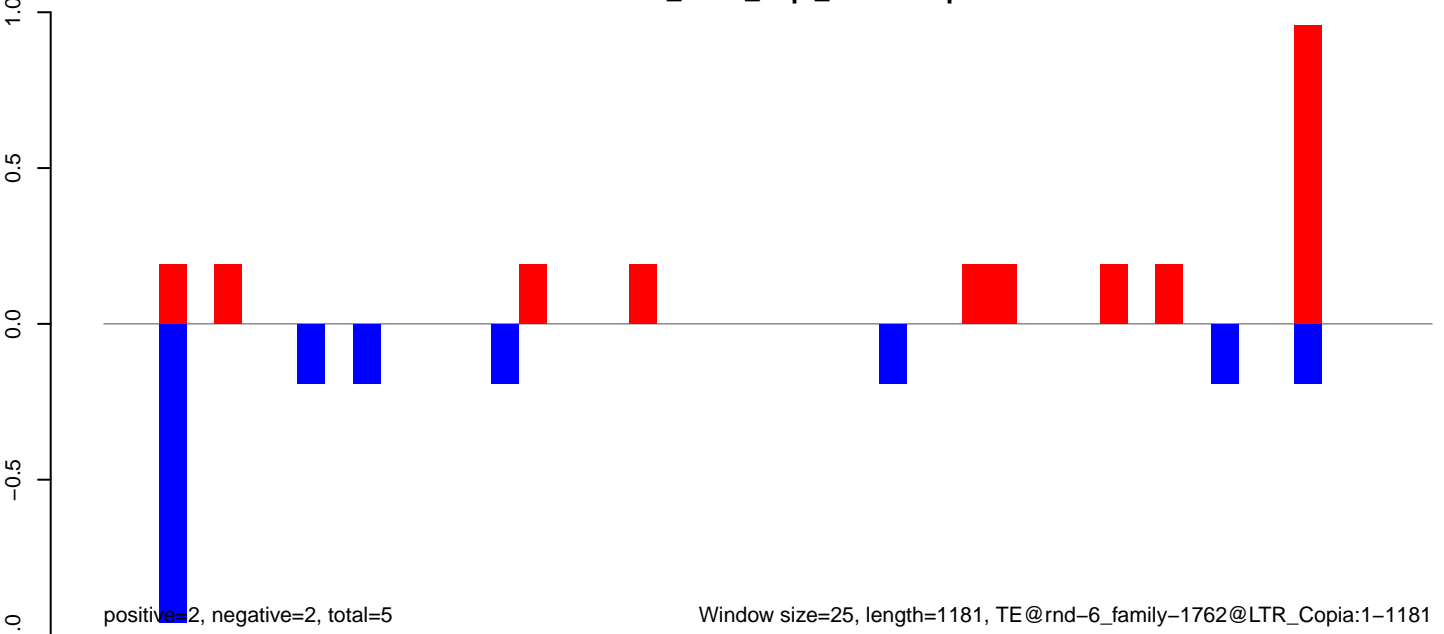

AeAlbo_C636_6dpi_mock1.rep