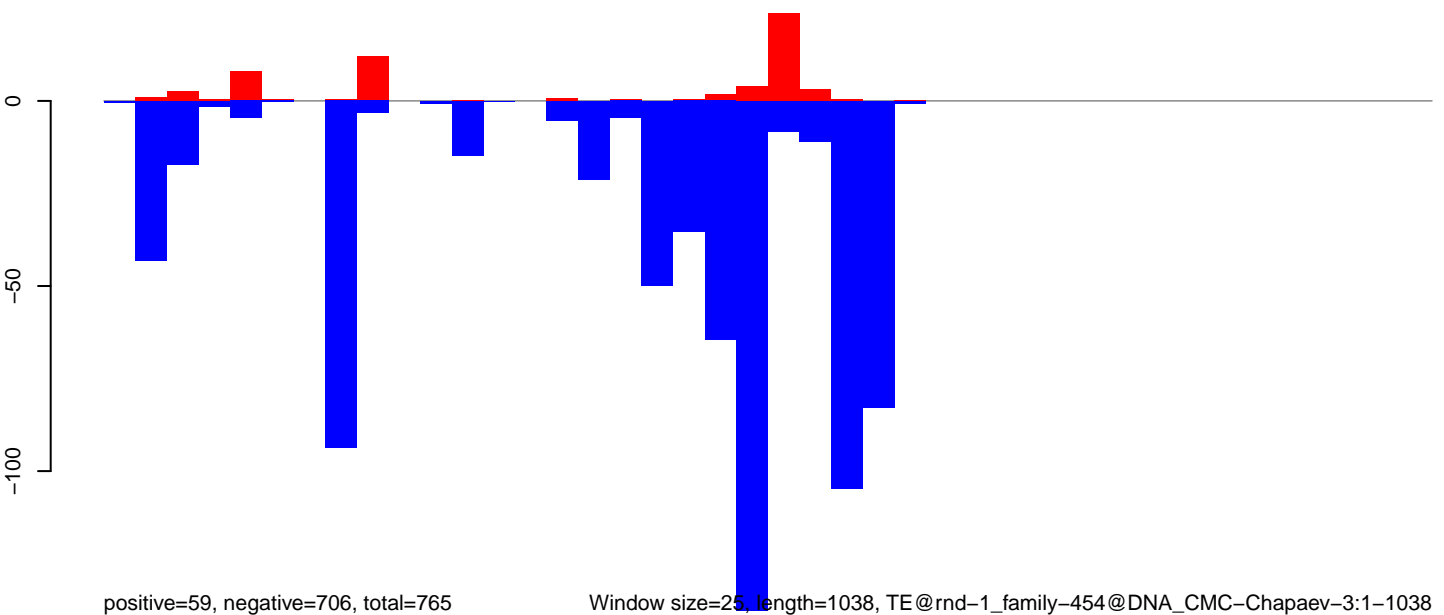

AeAlbo_C636_6dpi_mock2.rep

positive=59, negative=706, total=765

Window size=25, length=1038, TE@rnd-1_family-454@DNA_CMC-Chapaev-3:1-1038

0 200 400 600 800 1000