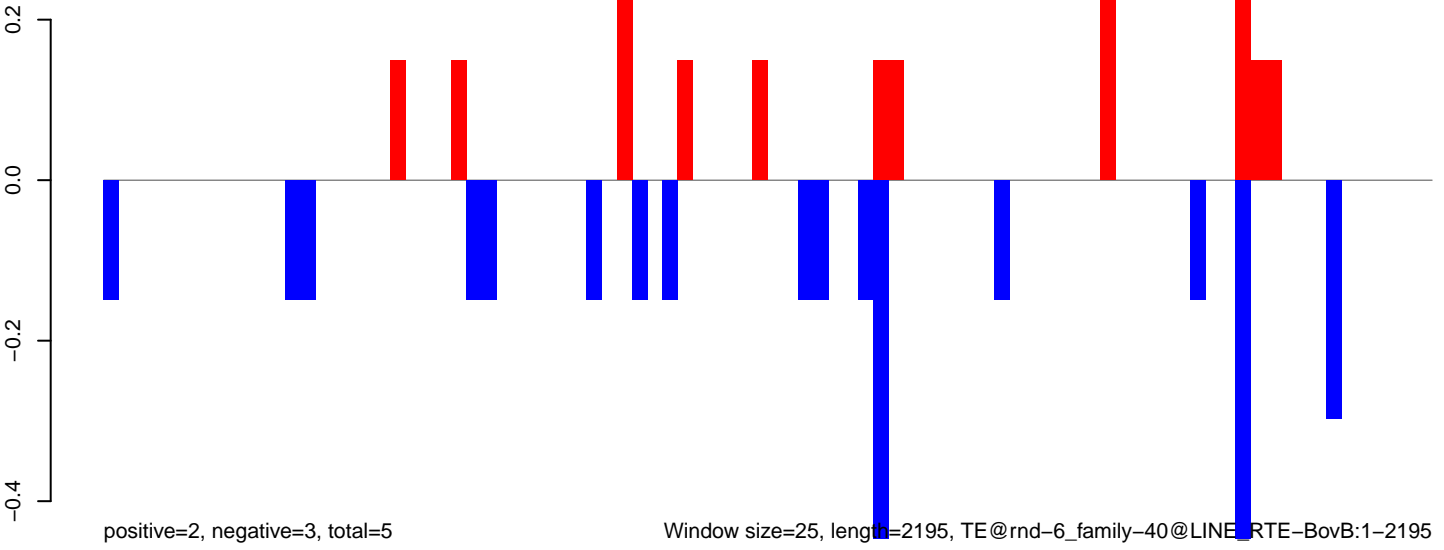

Window size=25, length=2195, TE@rnd-6_family-40@LINE RTE-BovB:1-2195