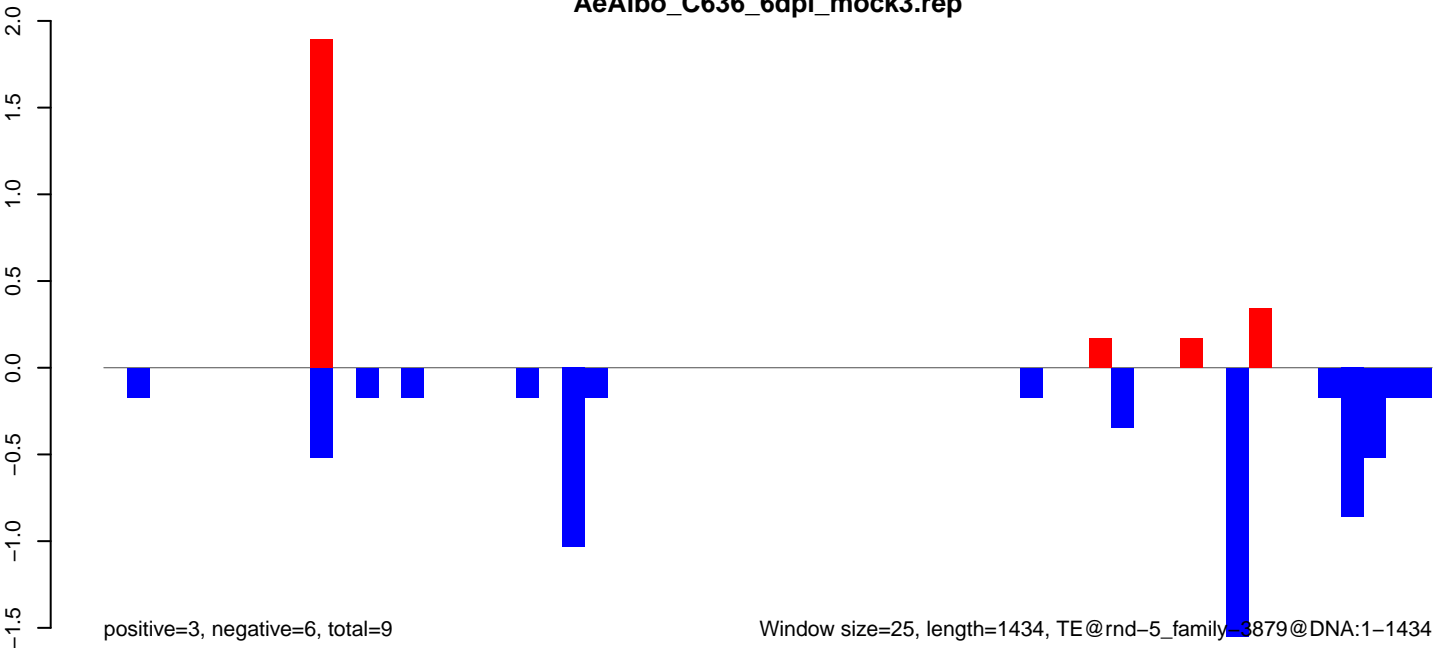

AeAlbo_C636_6dpi_mock3.rep

Window size=25, length=1434, TE@rnd-5_family_3879@DNA:1-1434