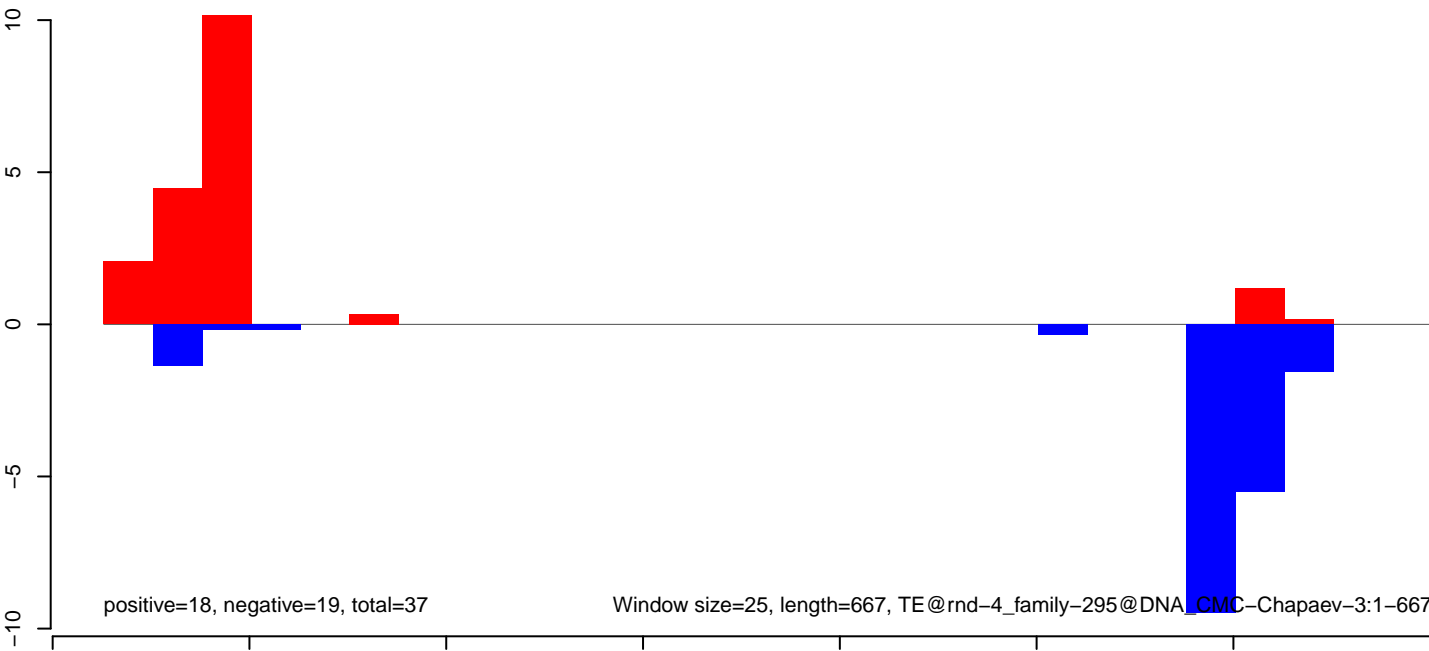

AeAlbo_C636_6dpi_mock3.rep

positive=18, negative=19, total=37

Window size=25, length=667, TE@rnd-4_family-295@DNA_CMC-Chapaev-3:1-667