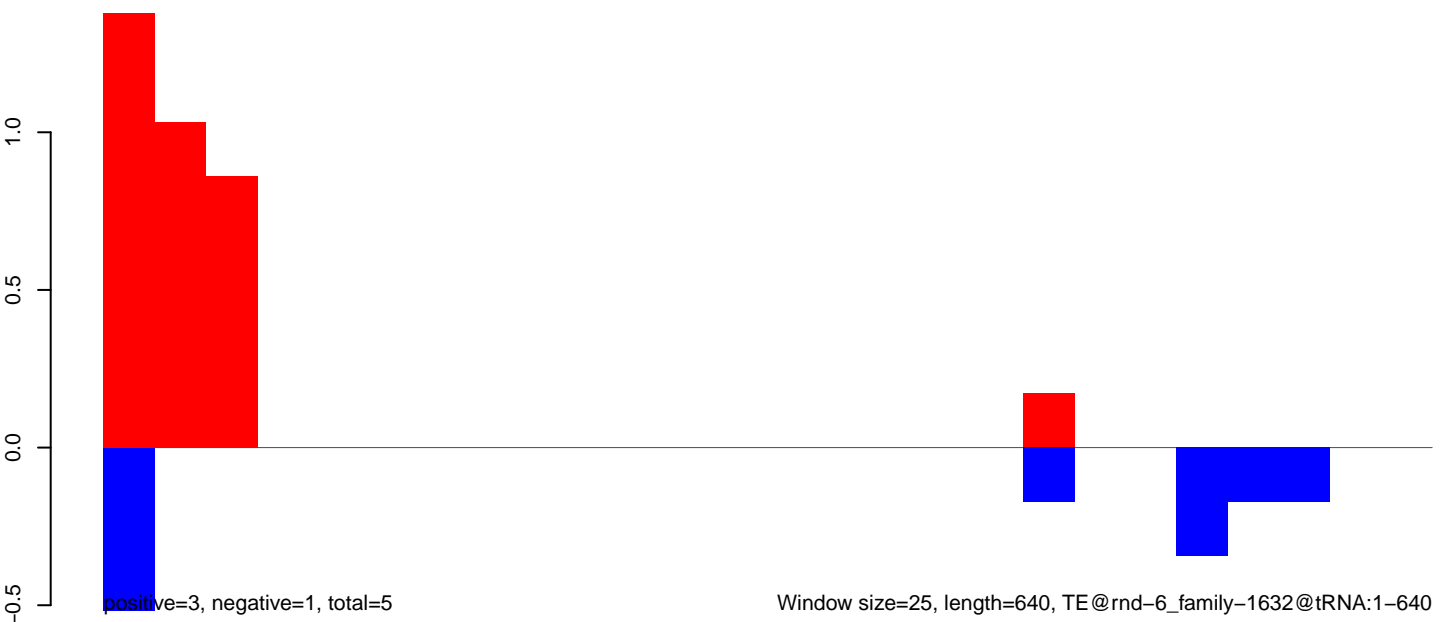

AeAlbo_C636_6dpi_mock3.rep

Window size=25, length=640, TE@rnd-6_family-1632@tRNA:1-640