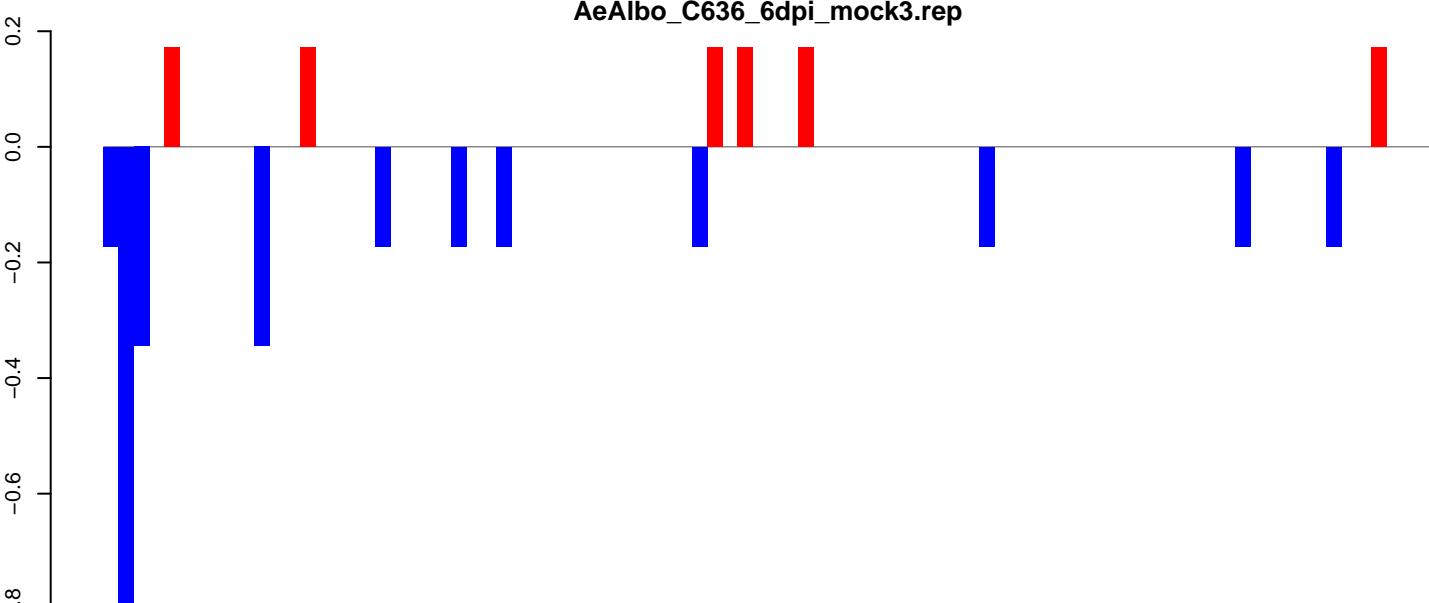

AeAlbo_C636_6dpi_mock3.rep

positive=1, negative=3, total=4

Window size=25, length=2195, TE@rnd-6_family-40@LINE RTE-BovB:1-2195

0 500 1000 1500 2000