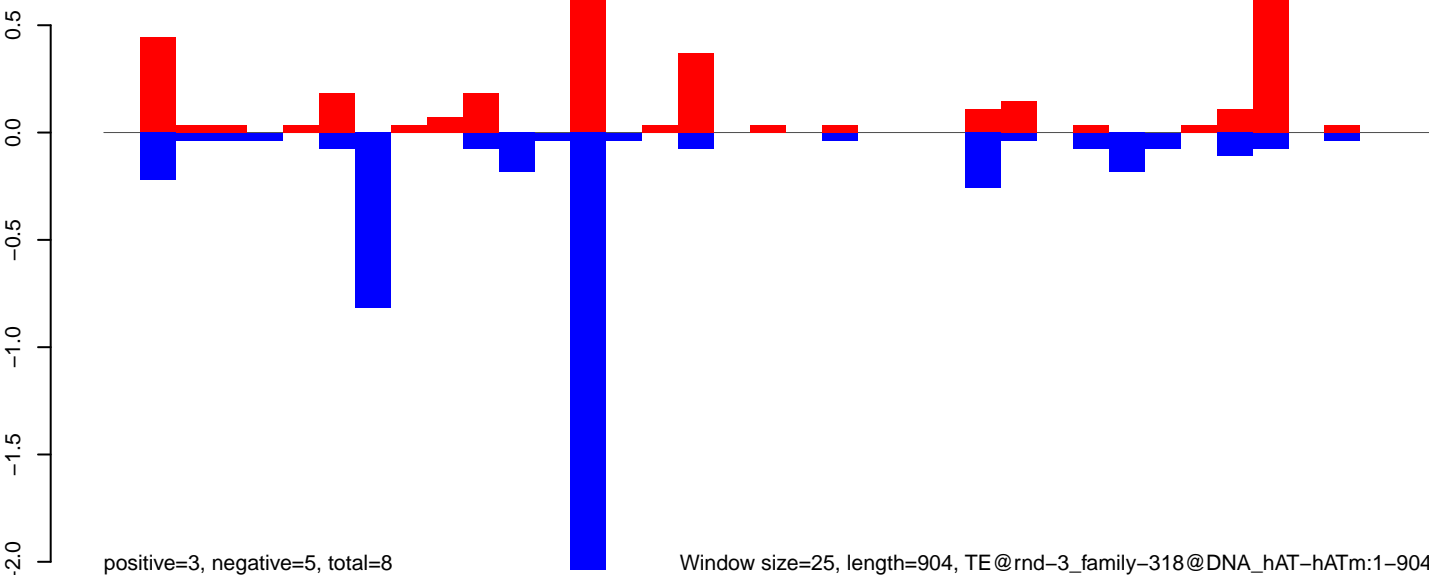

AeAlbo_HeadThor_CHIKV.B2_FHV.rep

Window size=25, length=904, TE@rnd-3_family-318@DNA_hAT-hATm:1-904