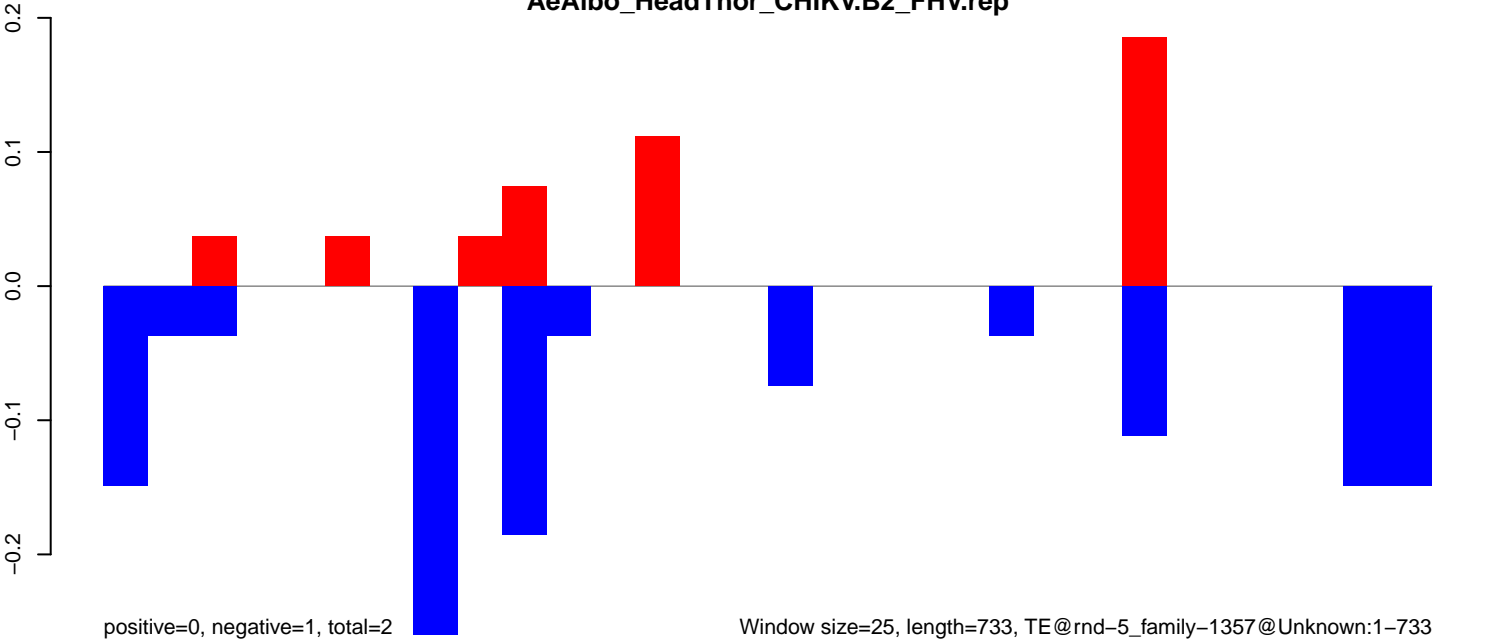

AeAlbo_HeadThor_CHIKV.B2_FHV.rep

positive=0, negative=1, total=2

Window size=25, length=733, TE@rnd-5_family-1357@Unknown:1-733