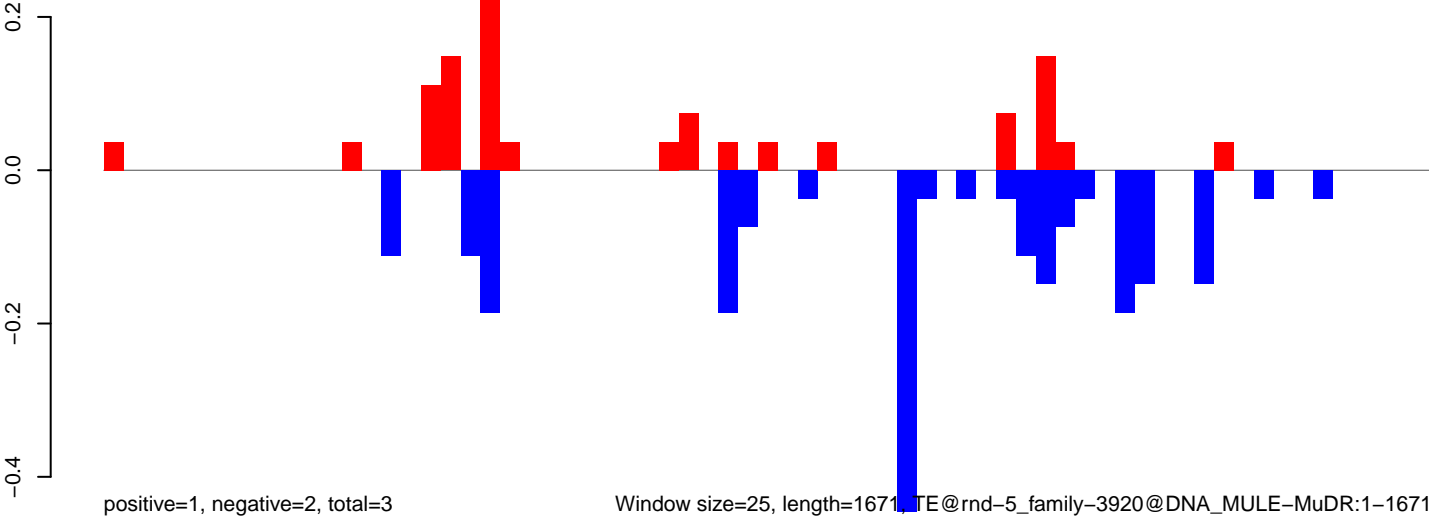

Window size=25, length=1671, TE@rnd-5_family-3920@DNA_MULE-MuDR:1-1671