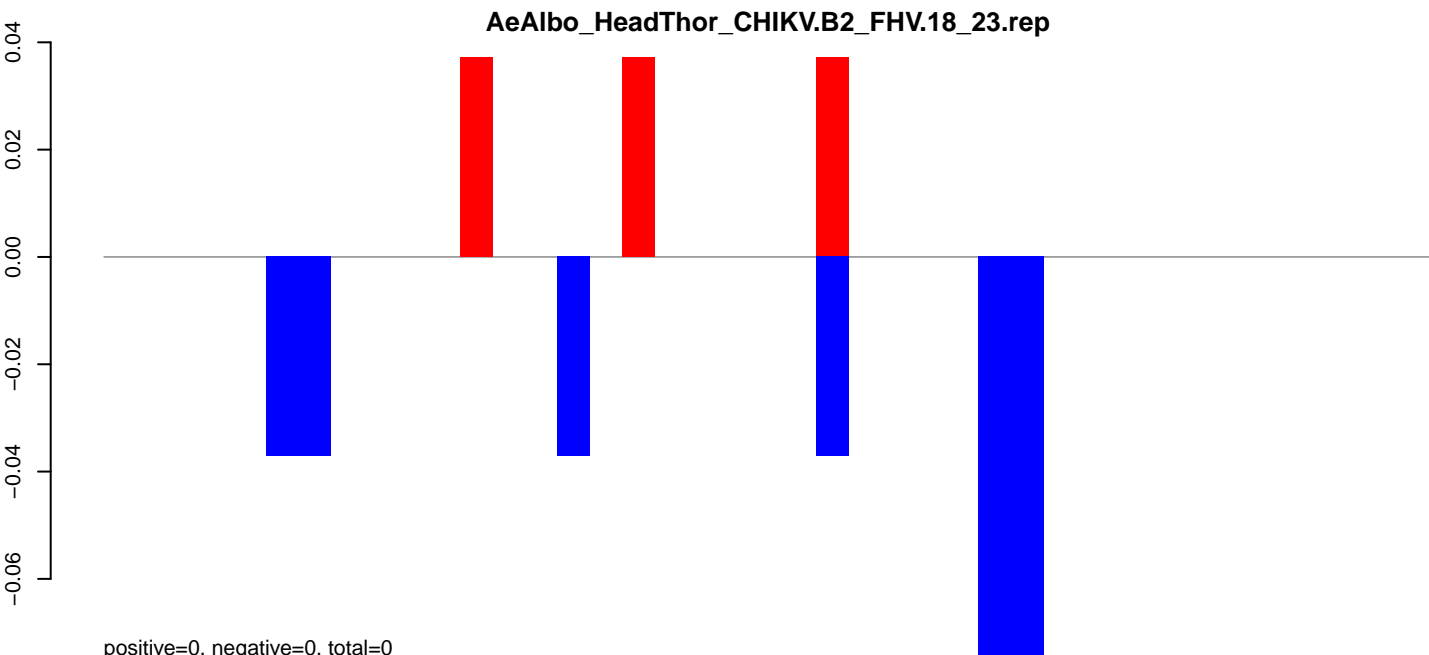

Window size=25, length=1018, TE@rnd-6_family-9230@Unknown:1-1018