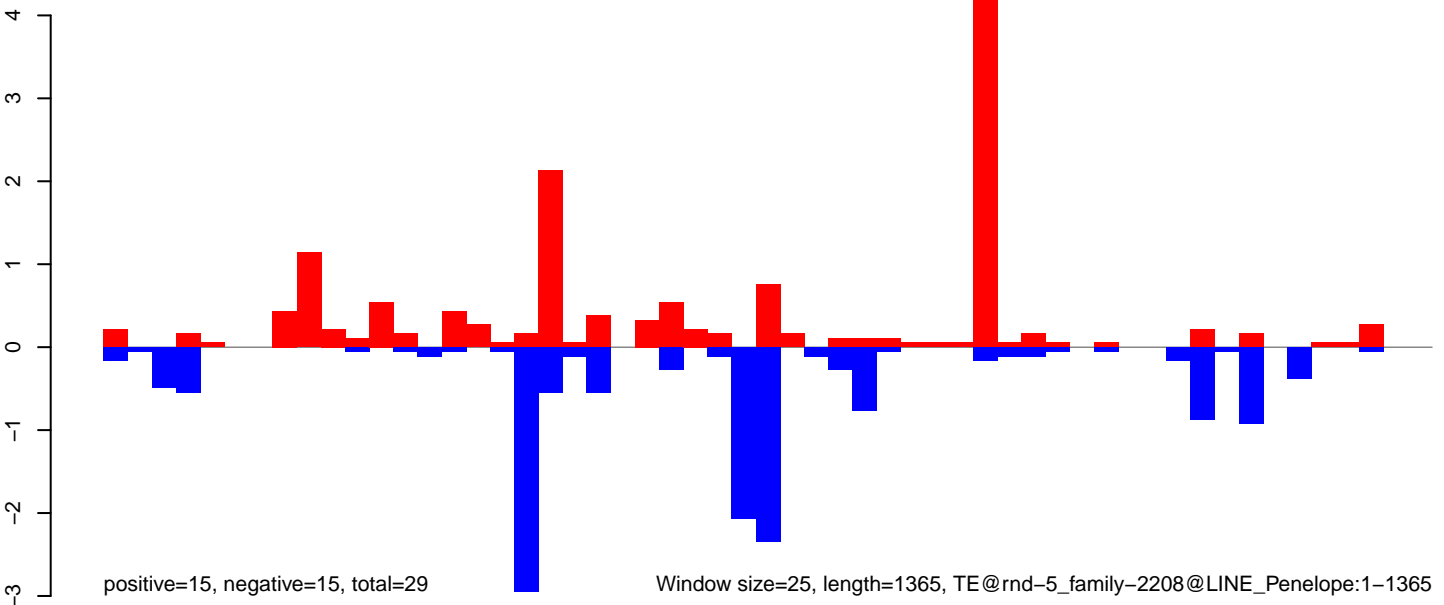

AeAlbo\_HeadThor\_CHIKV.B2\_NOV.rep

AeAlbo\_HeadThor\_CHIKV.B2\_NOV.18\_23.rep

AeAlbo\_HeadThor\_CHIKV.B2\_NOV.24\_35.rep

AeAlbo\_HeadThor\_CHIKV.B2\_NOV.rep

Window size=25, length=1365, TE@rnd-5\_family-2208@LINE\_Penelope:1-1365