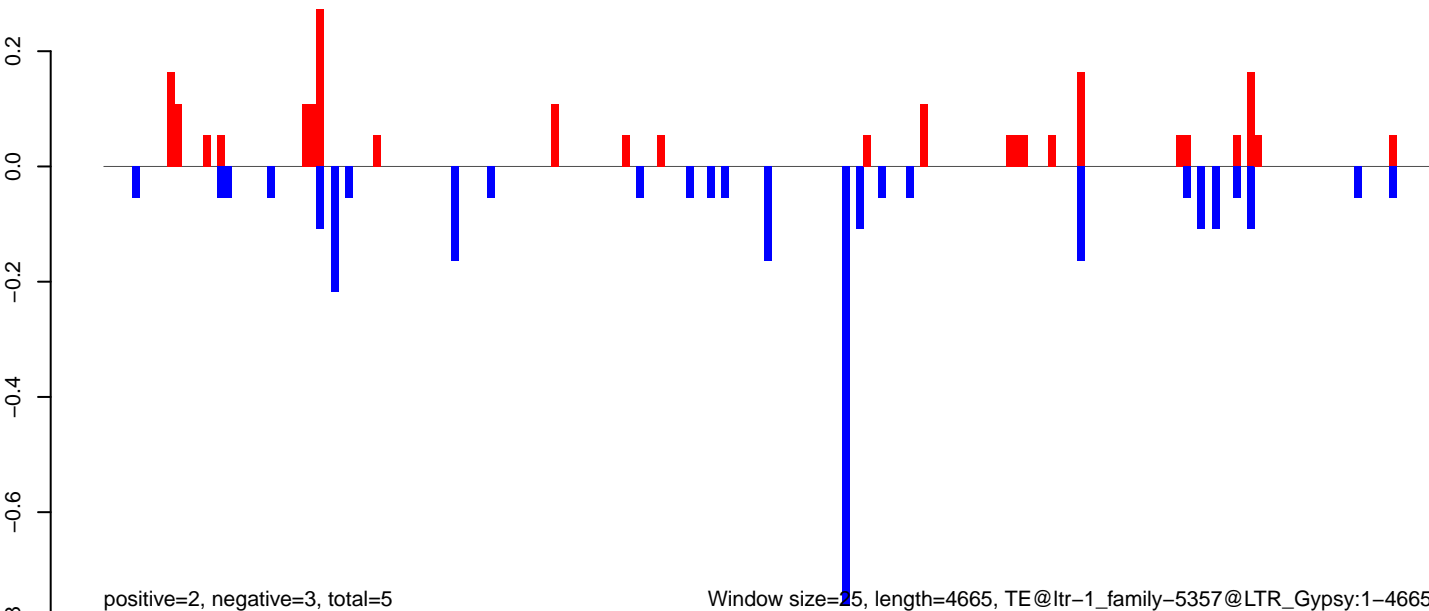

AeAlbo\_HeadThor\_CHIKV.B2\_NOV.rep

AeAlbo\_HeadThor\_CHIKV.B2\_NOV.18\_23.rep

AeAlbo\_HeadThor\_CHIKV.B2\_NOV.24\_35.rep

AeAlbo\_HeadThor\_CHIKV.B2\_NOV.rep

Window size=25, length=2717, TE@ltr-1\_family-5278@LINE\_R1:1-2717