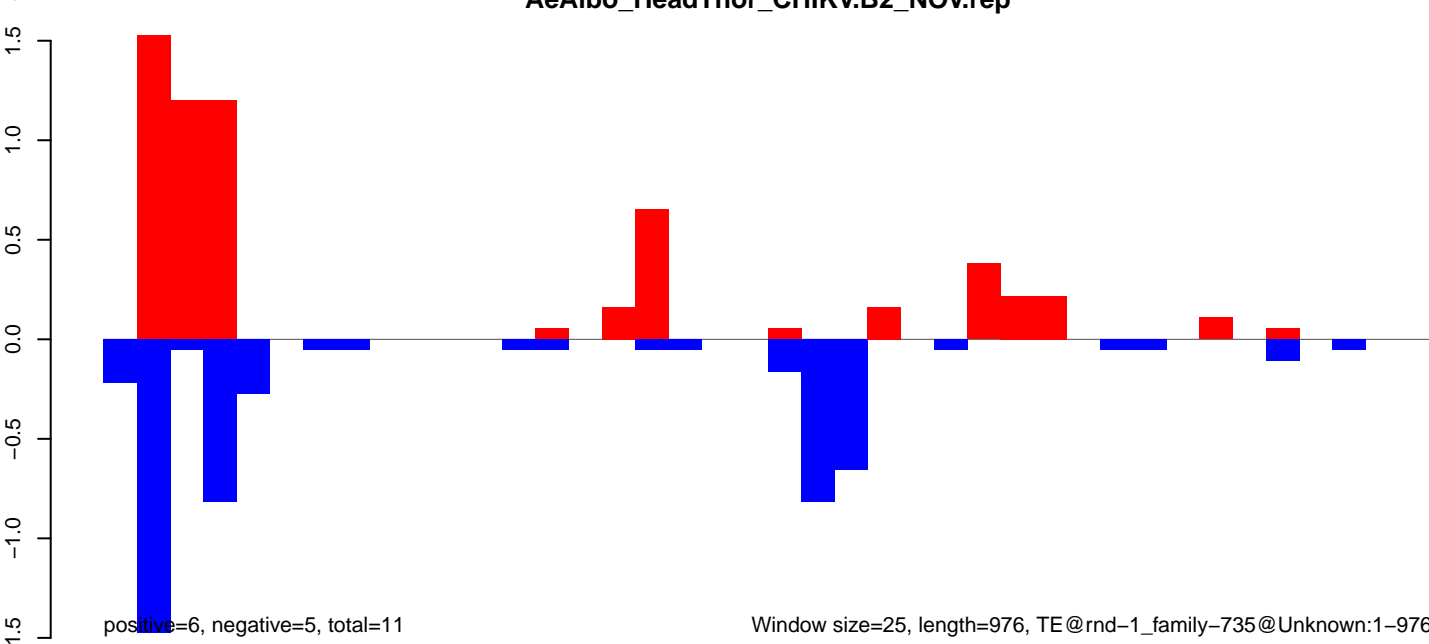

AeAlbo\_HeadThor\_CHIKV.B2\_NOV.rep

Window size=25, length=976, TE@rnd-1\_family-735@Unknown:1-976

AeAlbo\_HeadThor\_CHIKV.B2\_NOV.18\_23.rep

AeAlbo\_HeadThor\_CHIKV.B2\_NOV.24\_35.rep

AeAlbo\_HeadThor\_CHIKV.B2\_NOV.rep