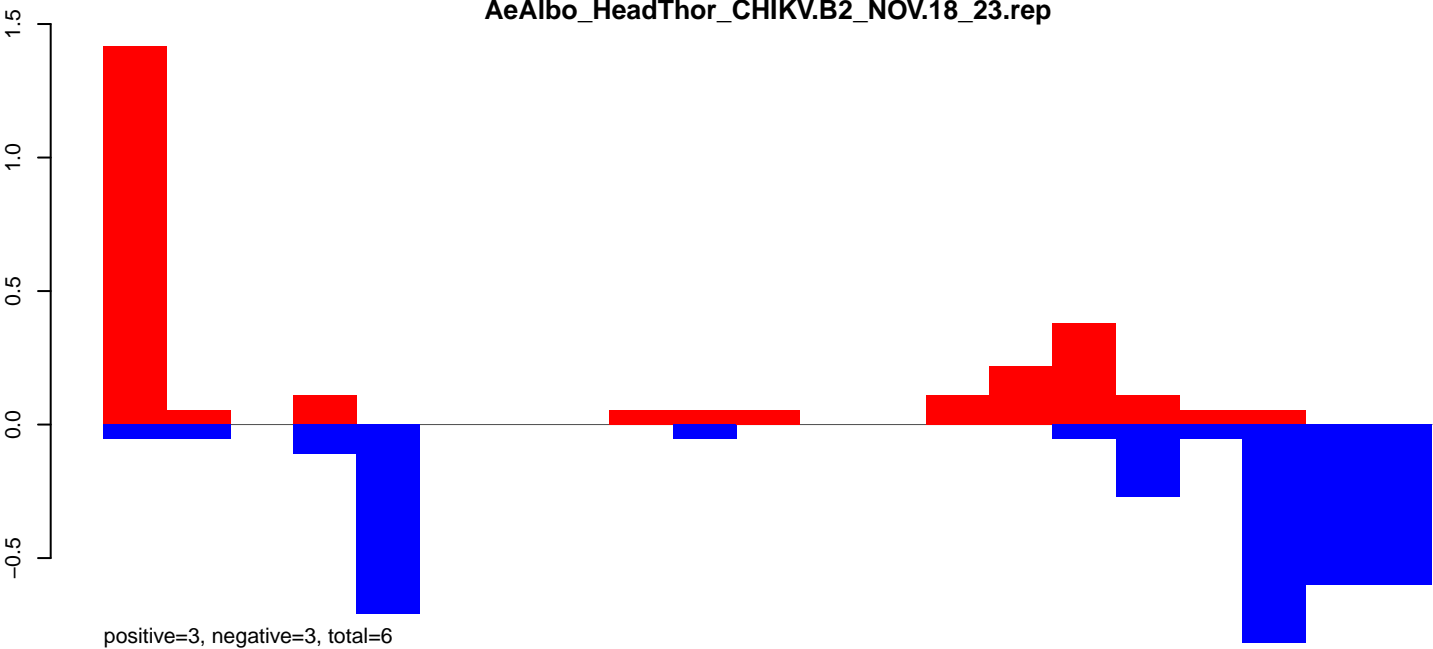

AeAlbo_HeadThor_CHIKV.B2_NOV.18_23.rep