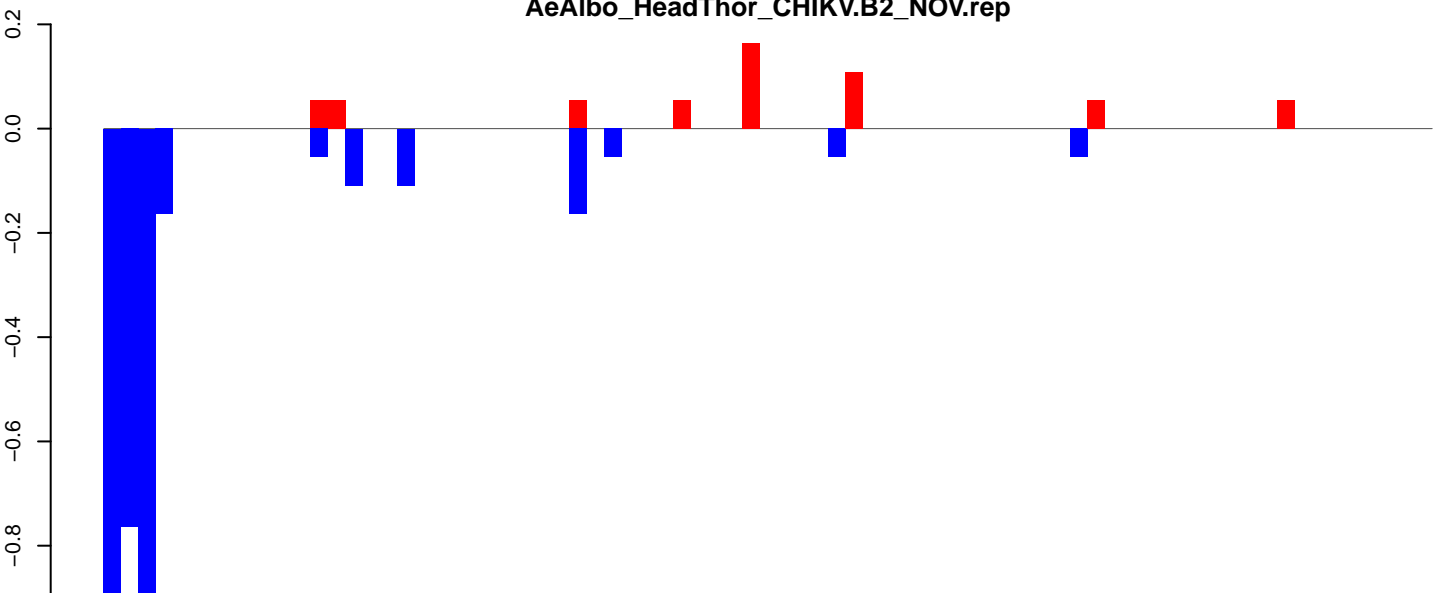

AeAlbo_HeadThor_CHIKV.B2_NOV.rep

positive=1, negative=3, total=4

Window size=25, length=1923, TE@rnd-6_family-11126@LTR_Pao:1-1923