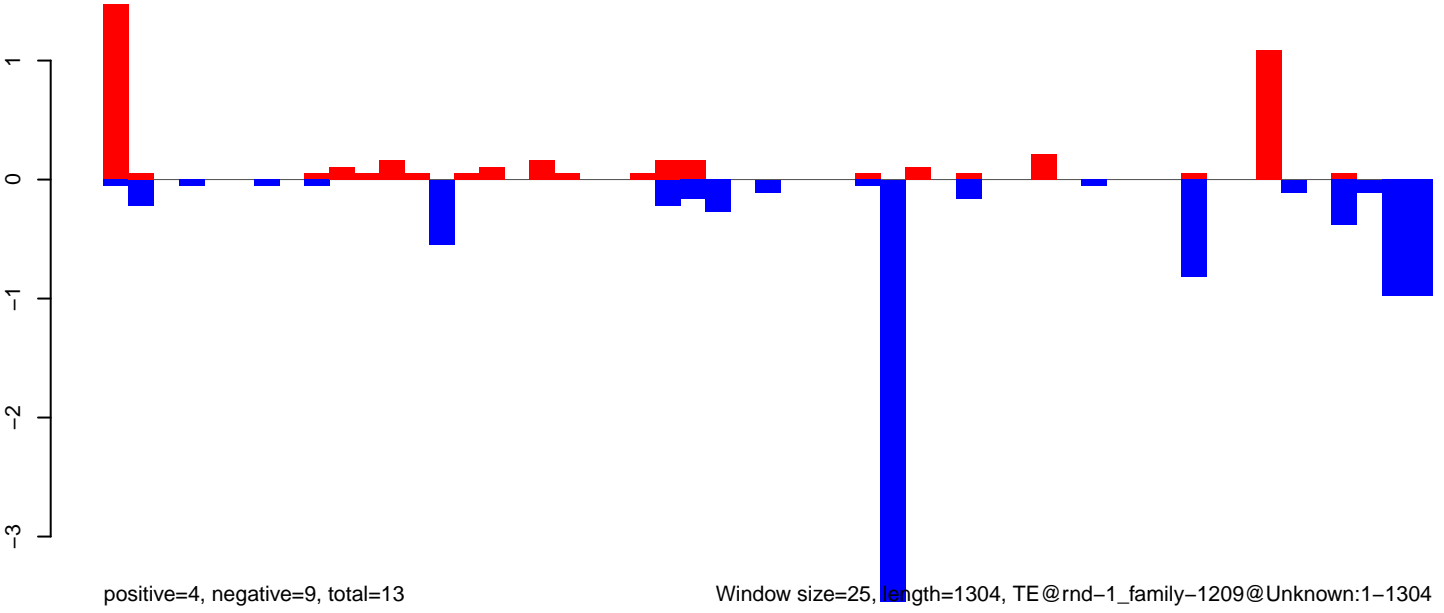

AeAlbo_HeadThor_CHIKV.B2_NOV.rep

Window size=25, length=1304, TE@rnd-1_family-1209@Unknown:1-1304