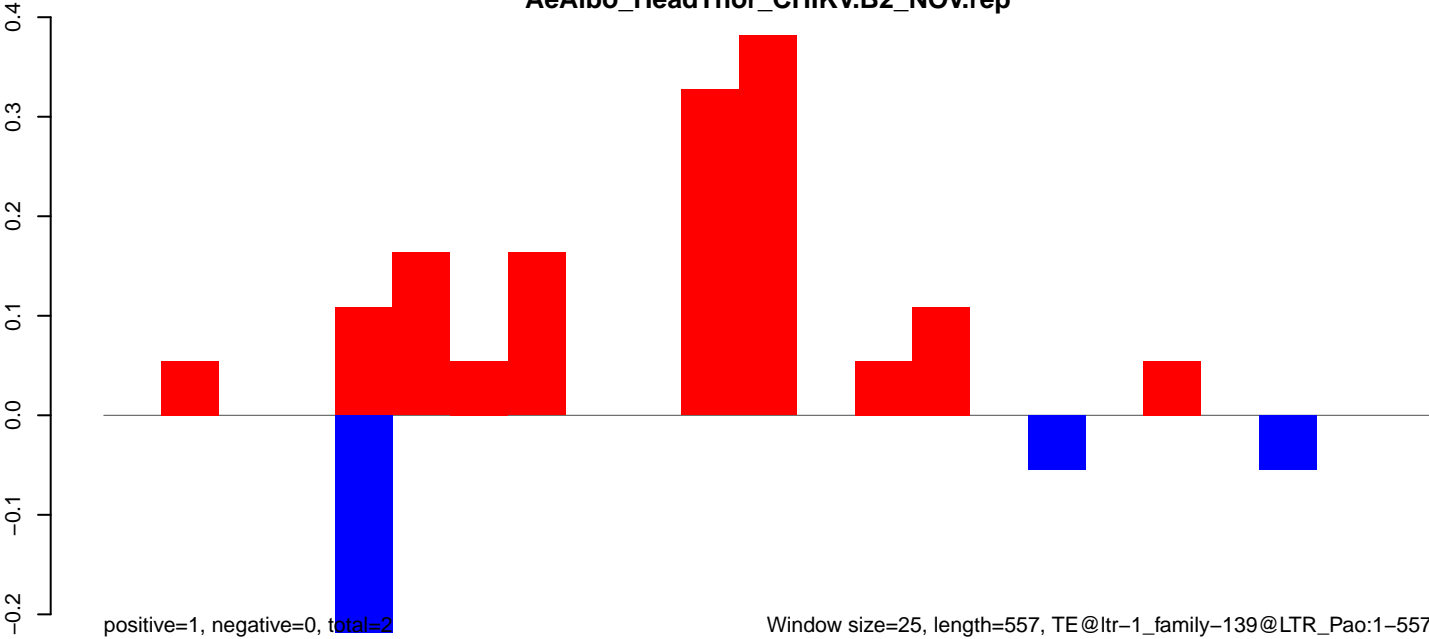

AeAlbo_HeadThor_CHIKV.B2_NOV.18_23.rep

AeAlbo_HeadThor_CHIKV.B2_NOV.24_35.rep

AeAlbo_HeadThor_CHIKV.B2_NOV.rep