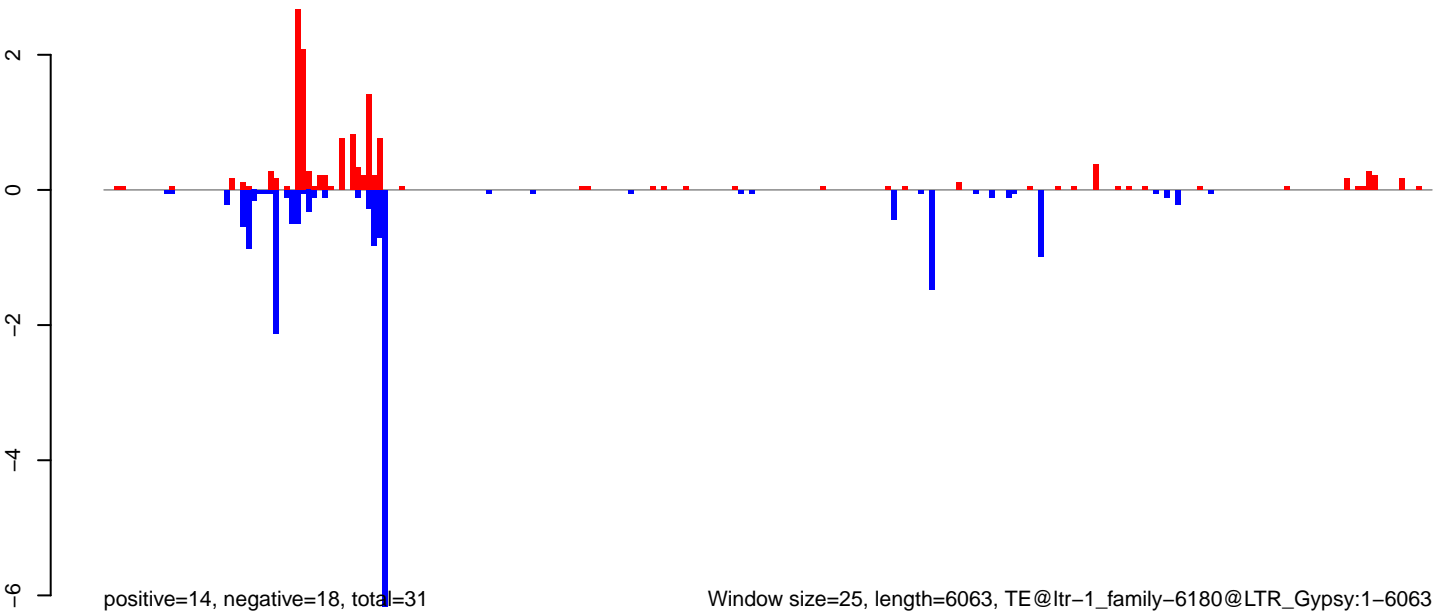

AeAlbo\_HeadThor\_CHIKV.B2\_NOV.rep

Window size=25, length=2046, TE@rnd-1\_family-210@DNA\_Sola-2:1-2046

AeAlbo\_HeadThor\_CHIKV.B2\_NOV.18\_23.rep

AeAlbo\_HeadThor\_CHIKV.B2\_NOV.24\_35.rep

AeAlbo\_HeadThor\_CHIKV.B2\_NOV.rep