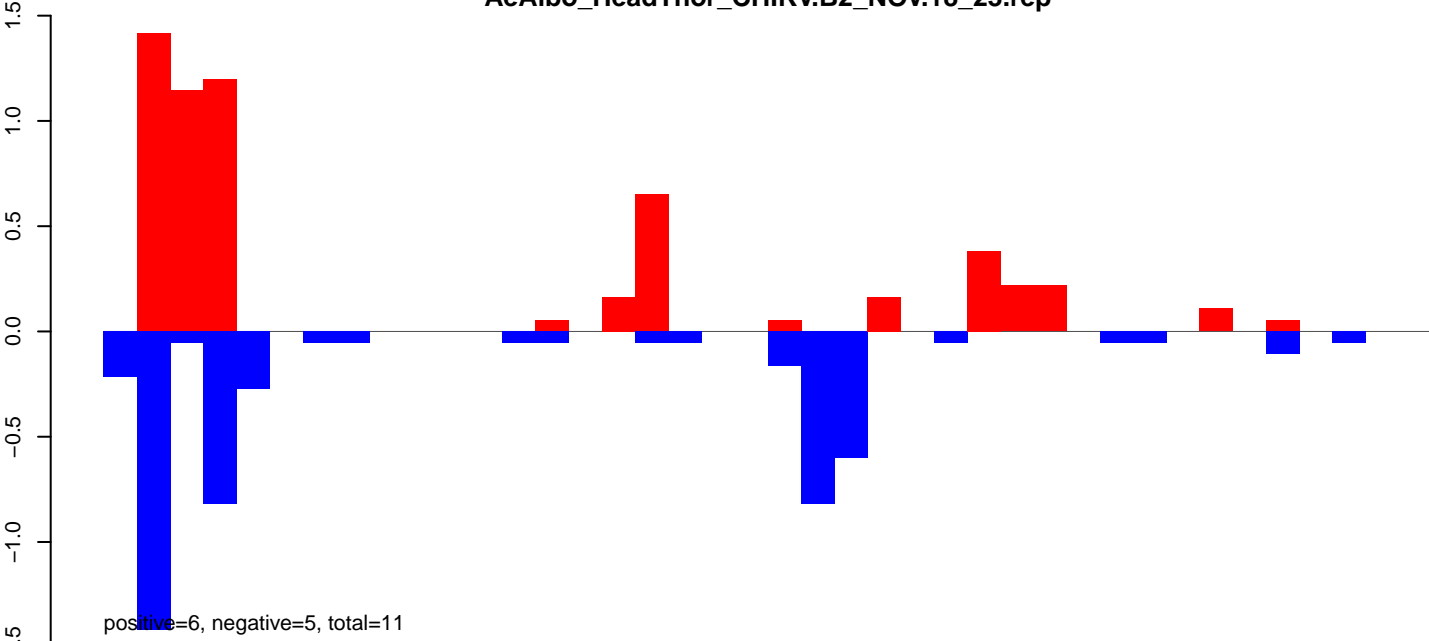

AeAlbo_HeadThor_CHIKV.B2_NOV.18_23.rep