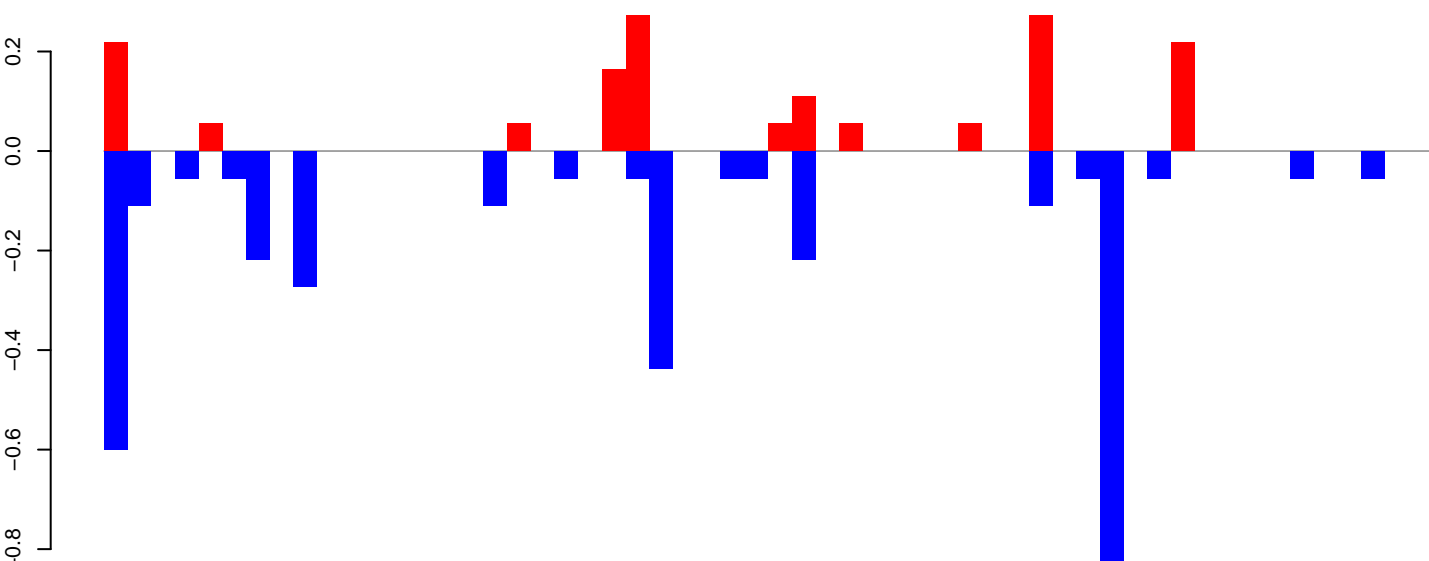

AeAlbo_HeadThor_CHIKV.B2_NOV.rep

positive=2, negative=4, total=5

Window size=25, length=1387, TE@rnd-5, family-1204@Unknown:1-1387