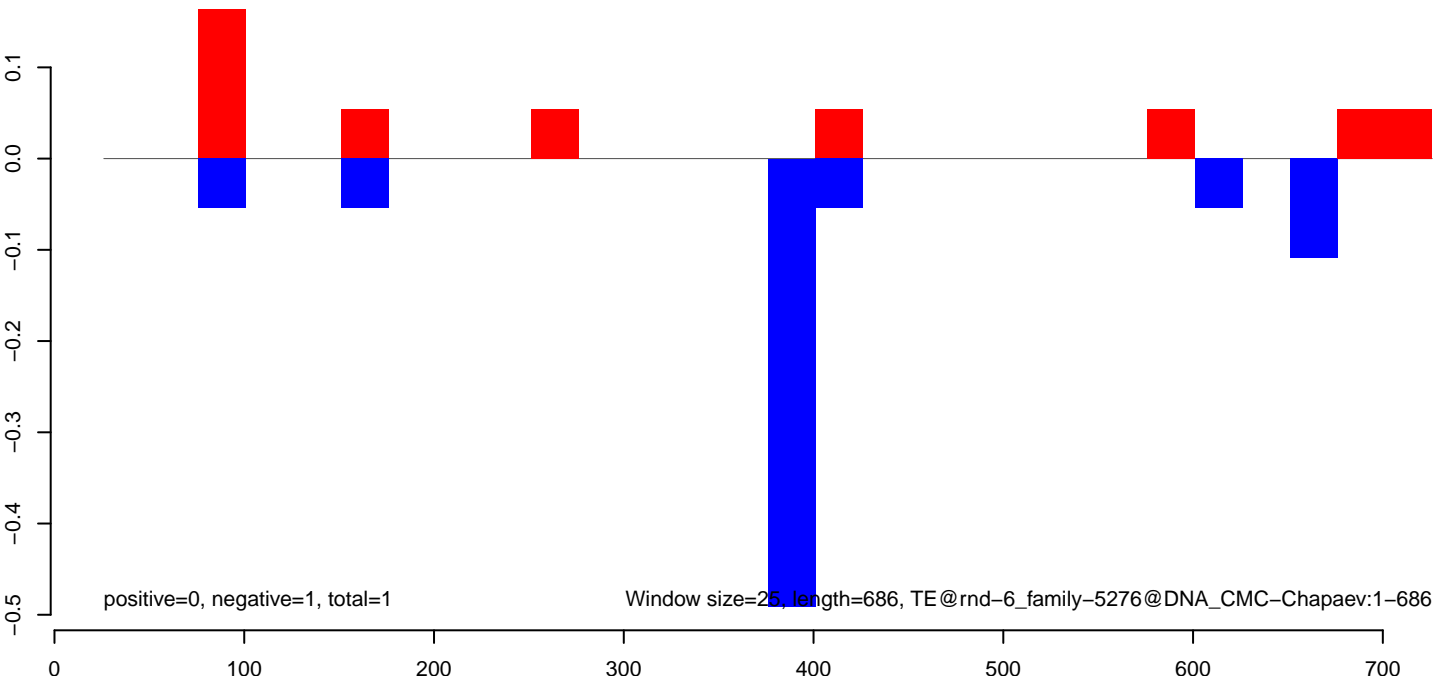

AeAlbo_HeadThor_CHIKV.B2_NOV.rep