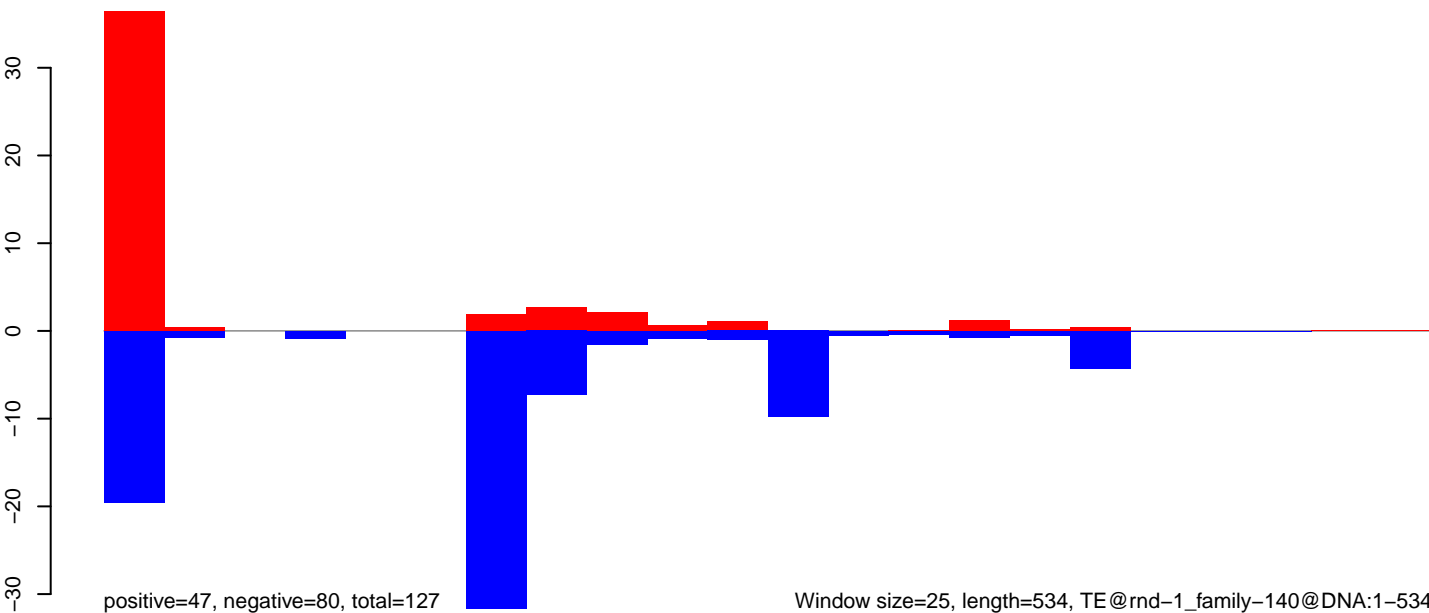

AeAlbo_HeadThor_CHIKV.B2_NOV.rep

Window size=25, length=534, TE@rnd-1_family-140@DNA:1-534