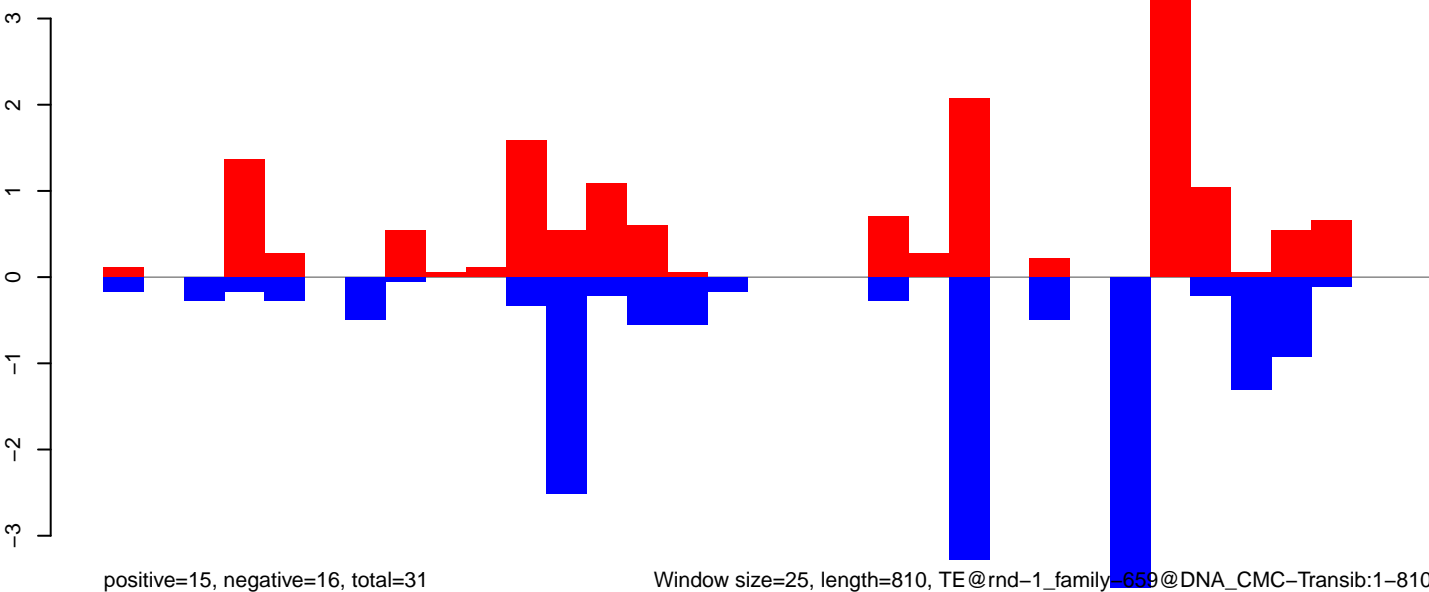

0 200 400 600 800 1000 1200

AeAlbo\_HeadThor\_CHIKV.B2\_NOV.18\_23.rep

AeAlbo\_HeadThor\_CHIKV.B2\_NOV.24\_35.rep

AeAlbo\_HeadThor\_CHIKV.B2\_NOV.rep

Window size=25, length=810, TE@rnd-1\_family-659@DNA\_CMC-Transib:1-810