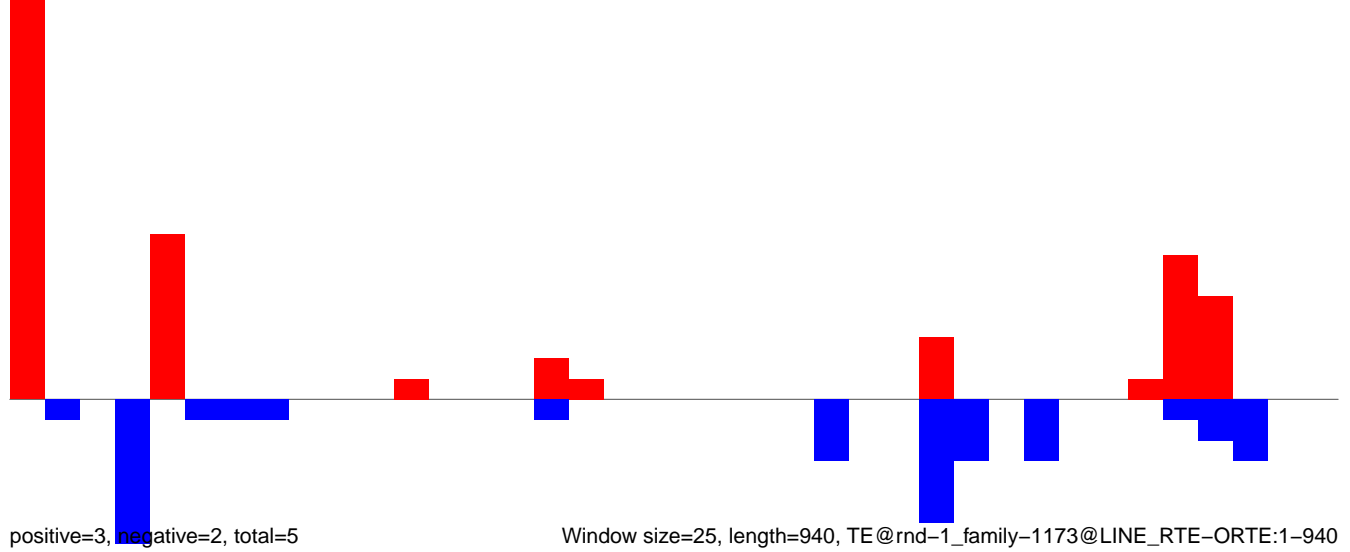

Window size=25, length=940, TE@rnd-1_family-1173@LINE RTE-ORTE:1-940