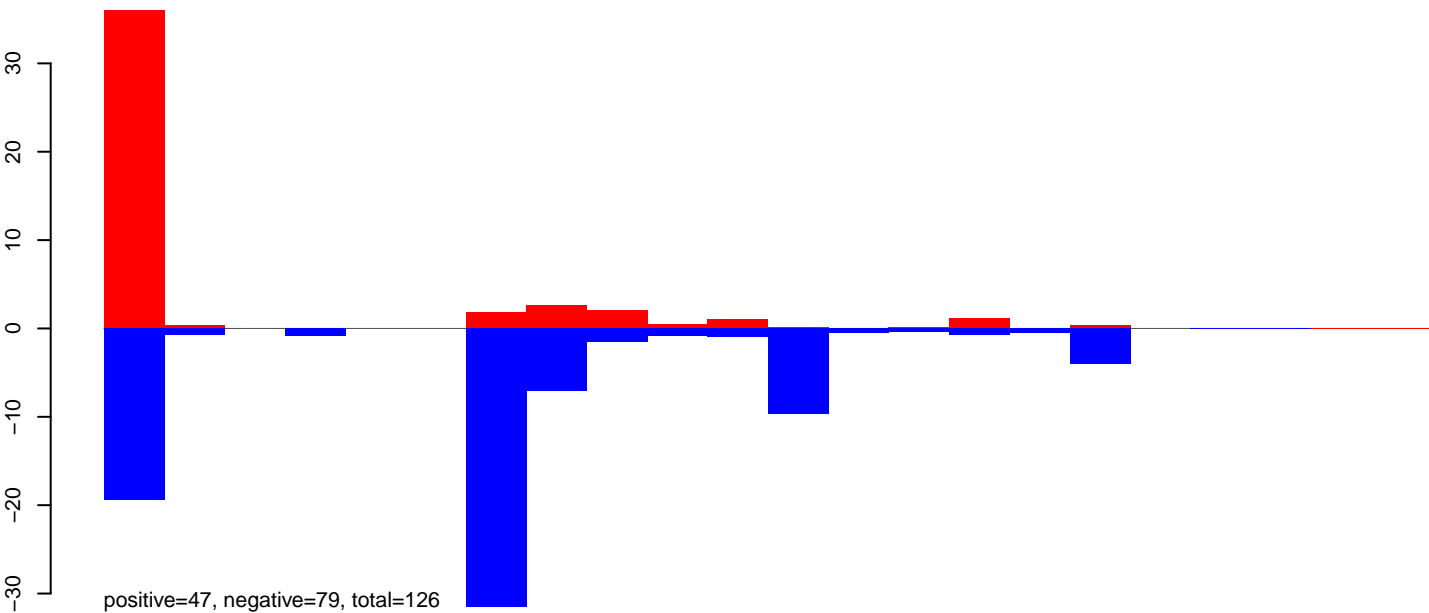

AeAlbo_HeadThor_CHIKV.B2_NOV.18_23.rep