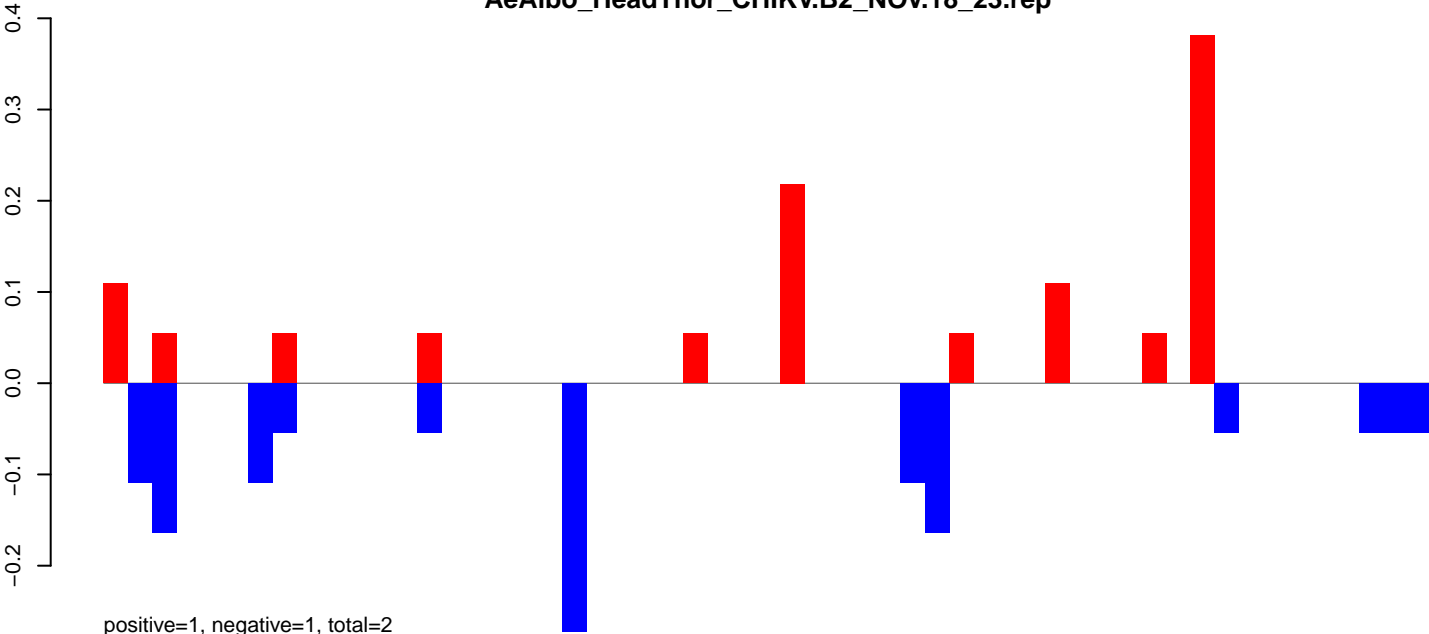

AeAlbo_HeadThor_CHIKV.B2_NOV.18_23.rep