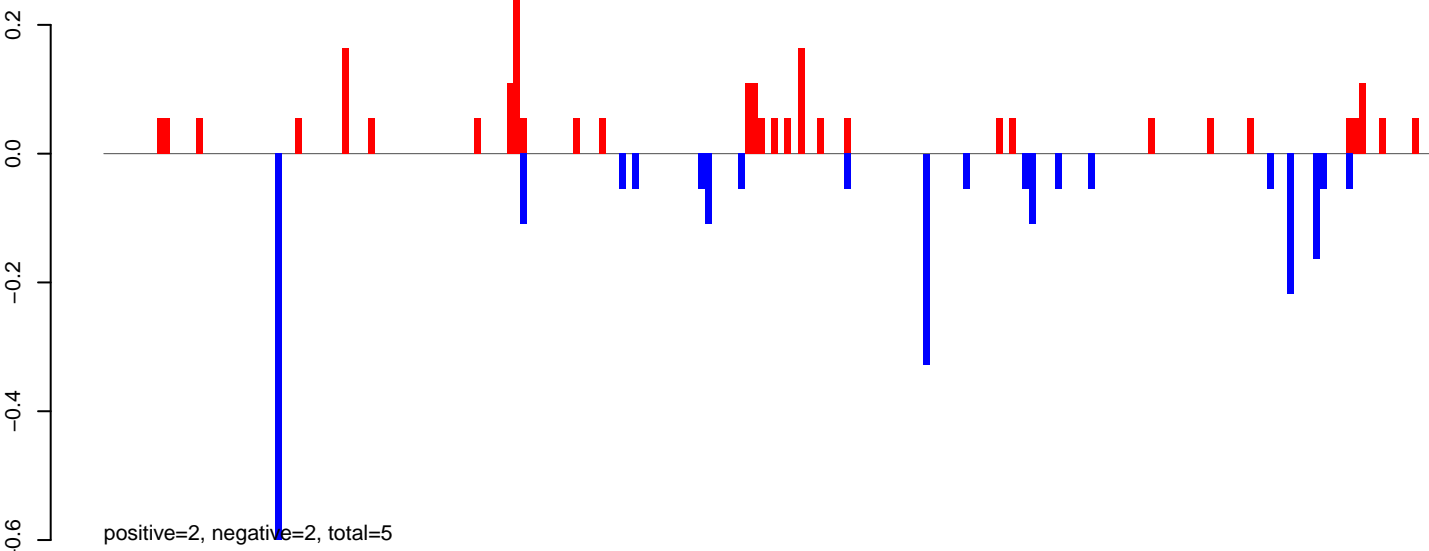

AeAlbo_HeadThor_CHIKV.B2_NOV.18_23.rep

AeAlbo_HeadThor_CHIKV.B2_NOV.24_35.rep