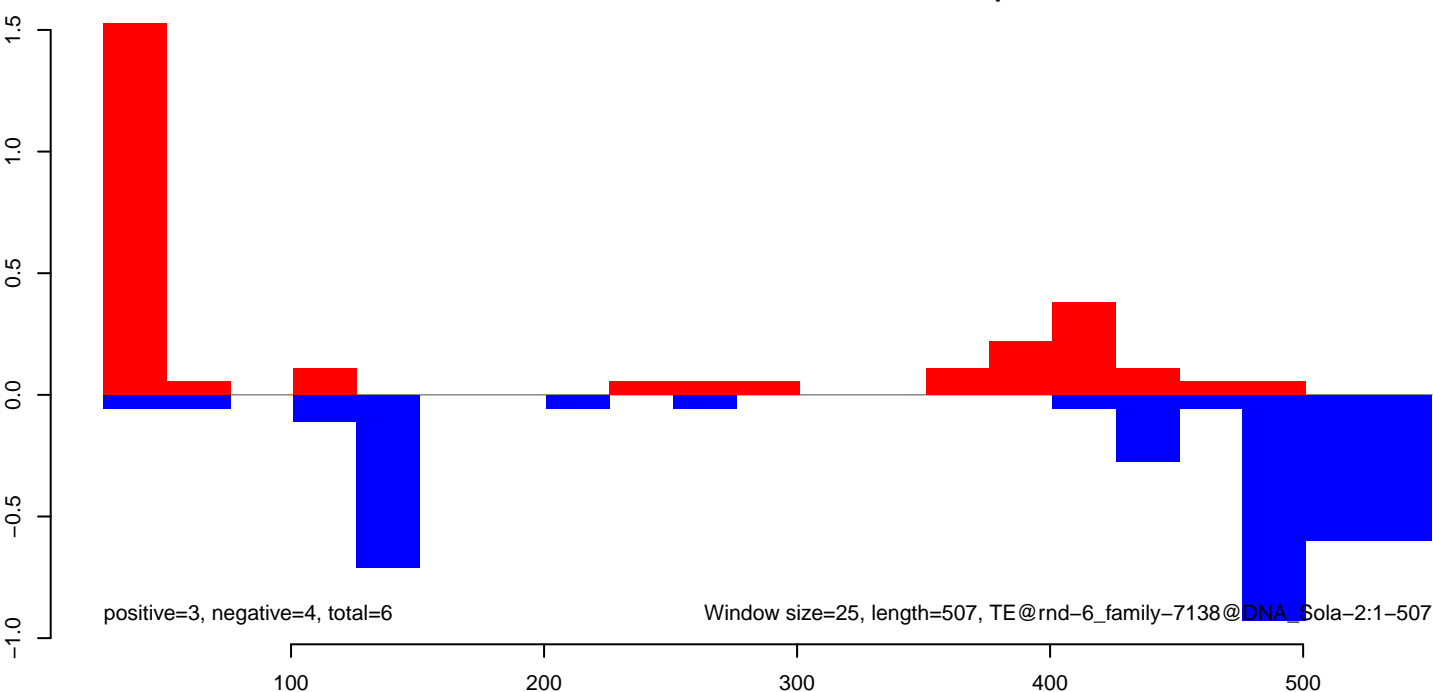

AeAlbo_HeadThor_CHIKV.B2_NOV.rep