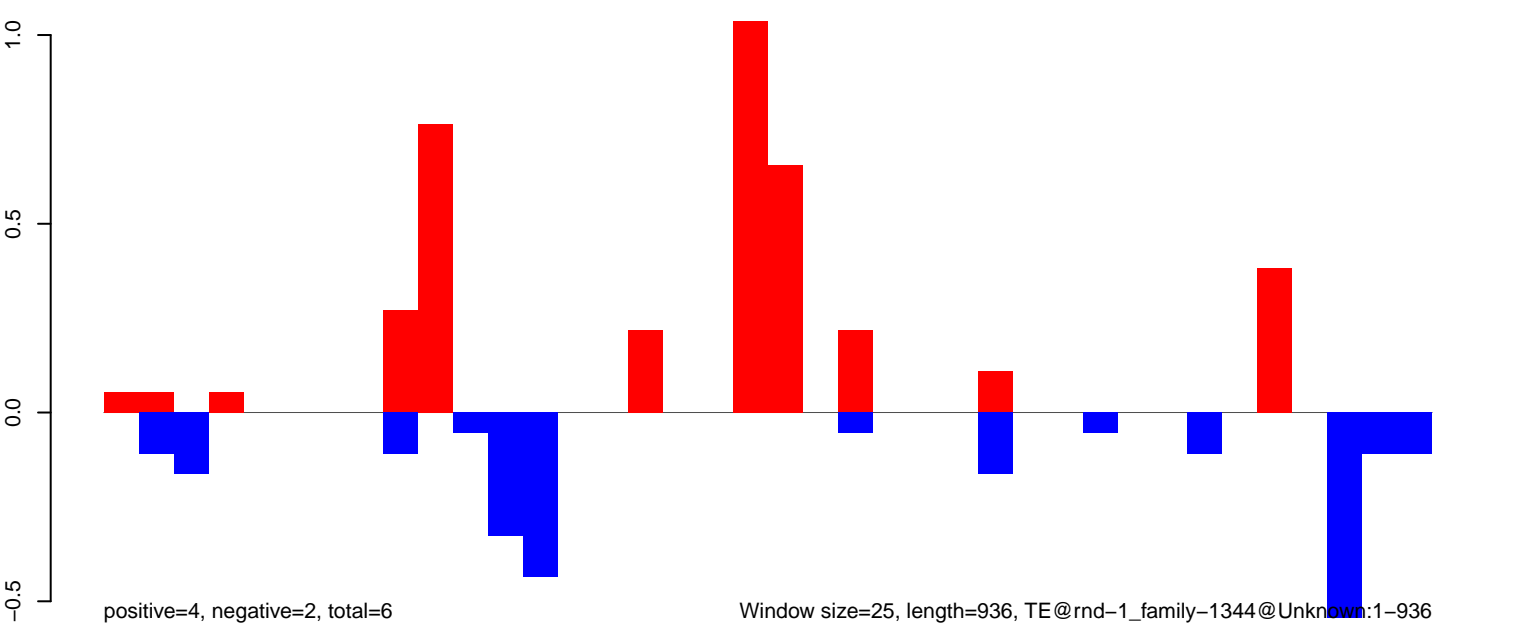

AeAlbo_HeadThor_CHIKV.B2_NOV.18_23.rep

AeAlbo_HeadThor_CHIKV.B2_NOV.rep