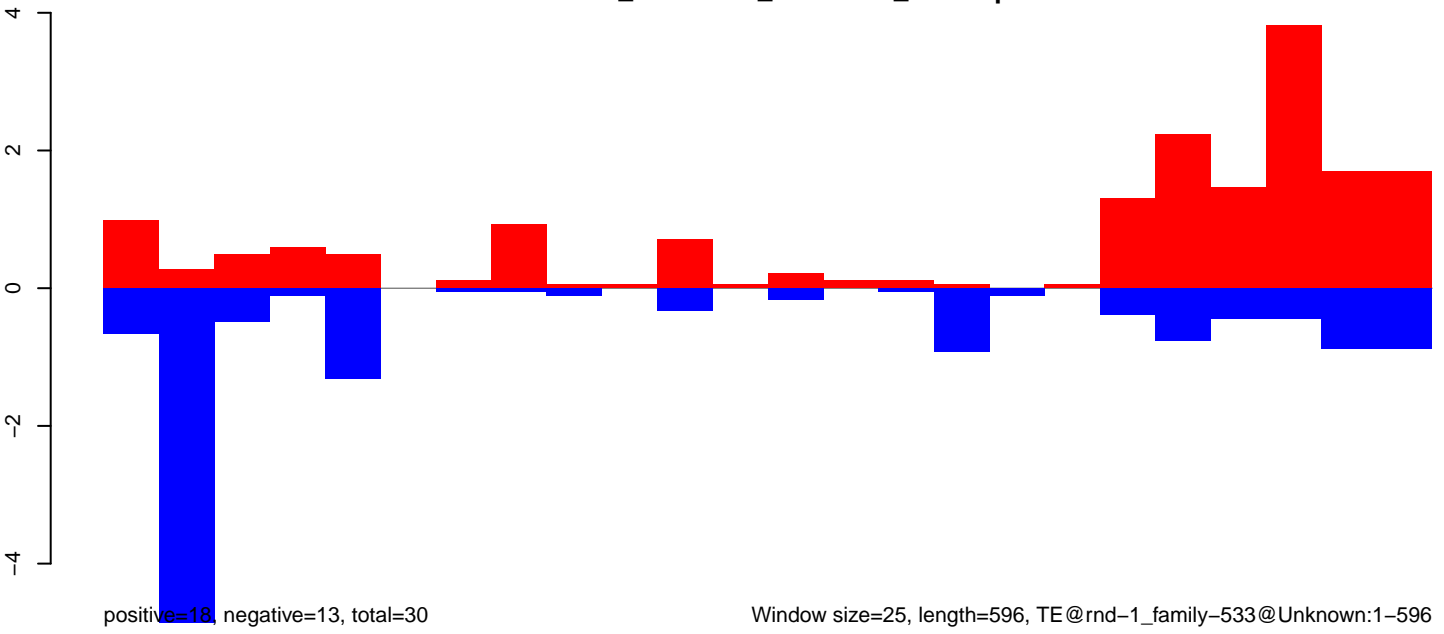

Window size=25, length=655, TE@rmd-1\_family-597@Unknown:1-655

AeAlbo\_HeadThor\_CHIKV.B2\_NOV.18\_23.rep

AeAlbo\_HeadThor\_CHIKV.B2\_NOV.24\_35.rep

AeAlbo\_HeadThor\_CHIKV.B2\_NOV.rep

AeAlbo\_HeadThor\_CHIKV.B2\_NOV.18\_23.rep