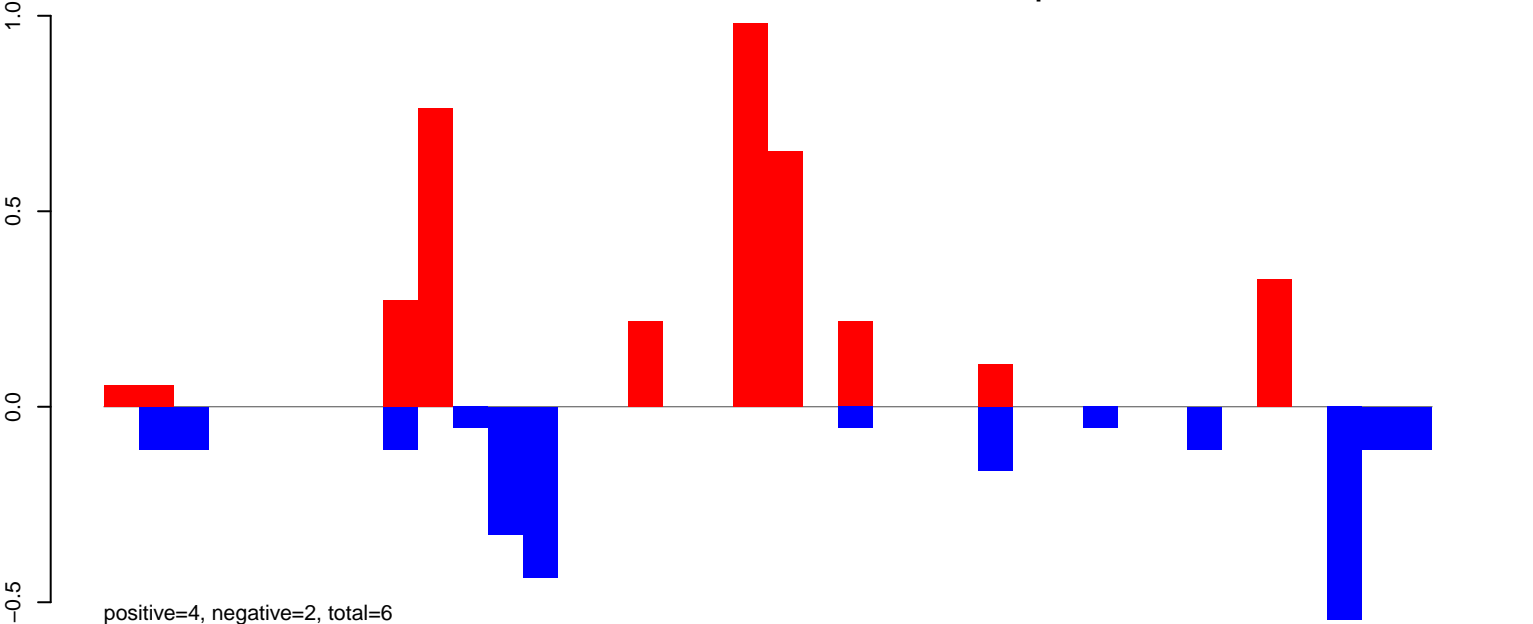

AeAlbo_HeadThor_CHIKV.B2_NOV.18_23.rep