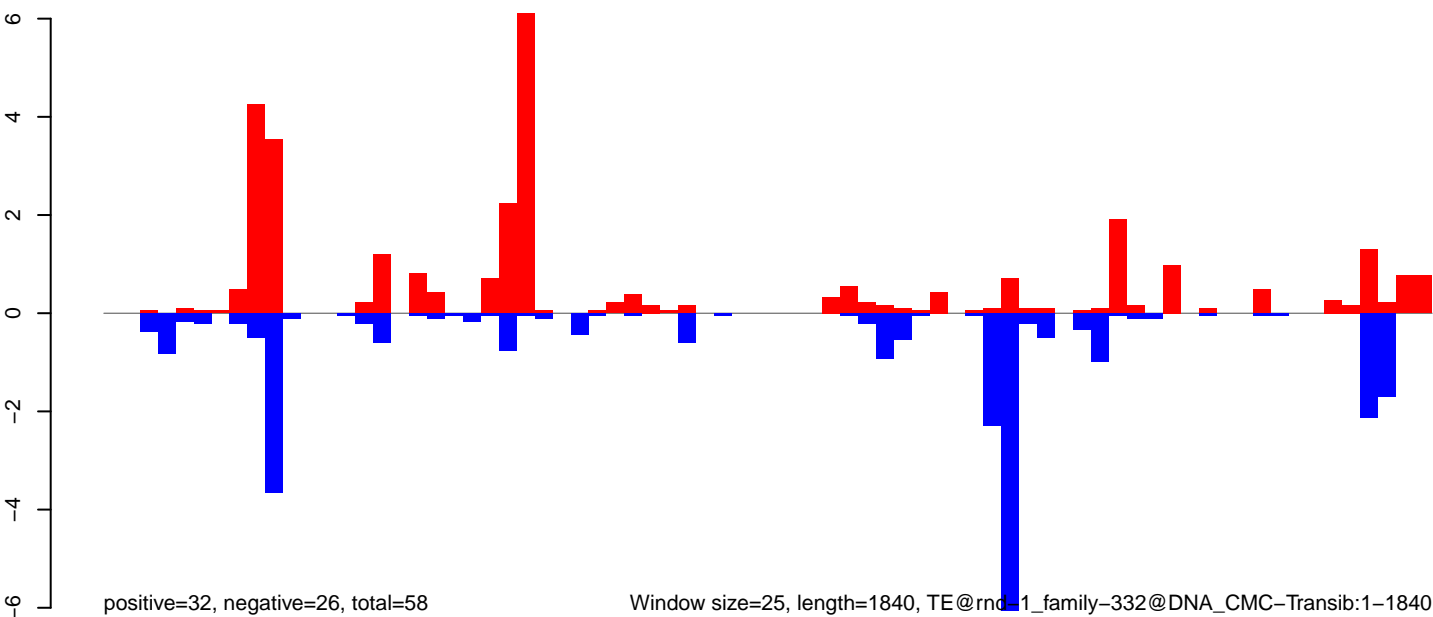

AeAlbo\_HeadThor\_CHIKV.B2\_NOV.rep

AeAlbo\_HeadThor\_CHIKV.B2\_NOV.18\_23.rep

AeAlbo\_HeadThor\_CHIKV.B2\_NOV.24\_35.rep

AeAlbo\_HeadThor\_CHIKV.B2\_NOV.rep

Window size=25, length=1840, TE@rnd\_1\_family-332@DNA\_CMC-Transib:1-1840