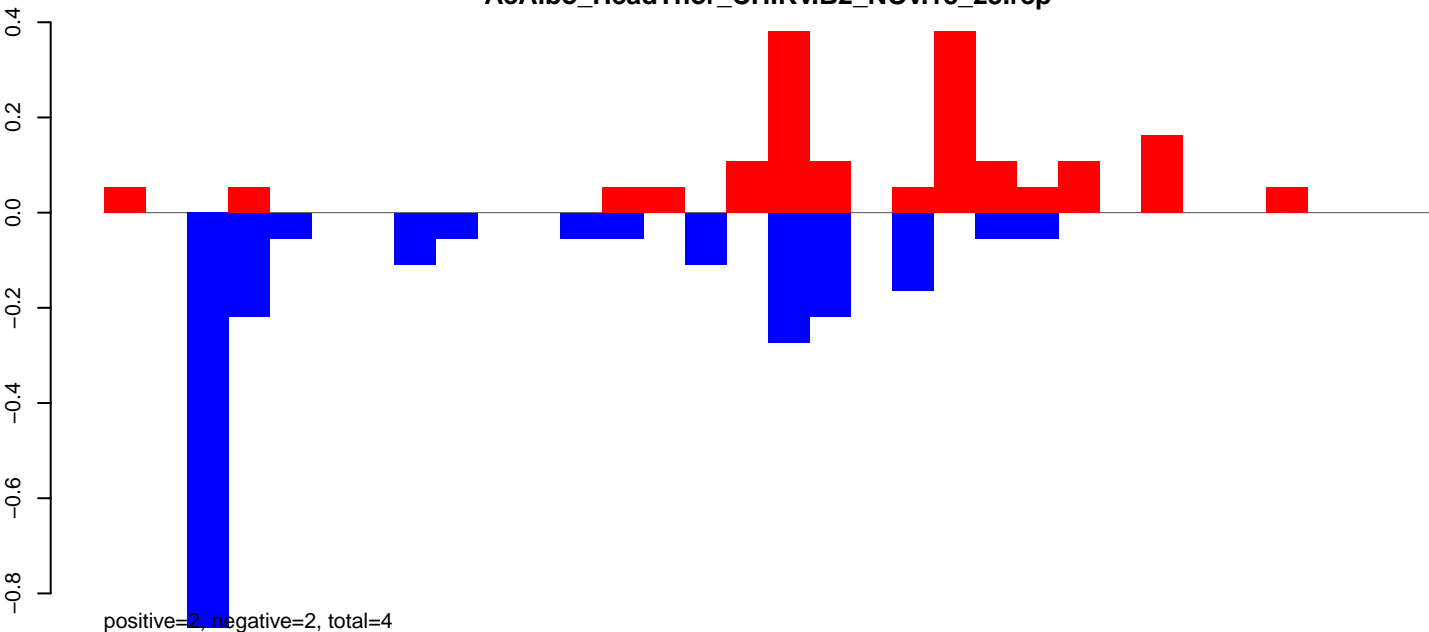

AeAlbo\_HeadThor\_CHIKV.B2\_NOV.rep

Window size=25, length=1325, TE@rnd-5\_family-2376@DNA\_hAT-Blackjack:1-1325

AeAlbo\_HeadThor\_CHIKV.B2\_NOV.18\_23.rep

AeAlbo\_HeadThor\_CHIKV.B2\_NOV.24\_35.rep

AeAlbo\_HeadThor\_CHIKV.B2\_NOV.rep