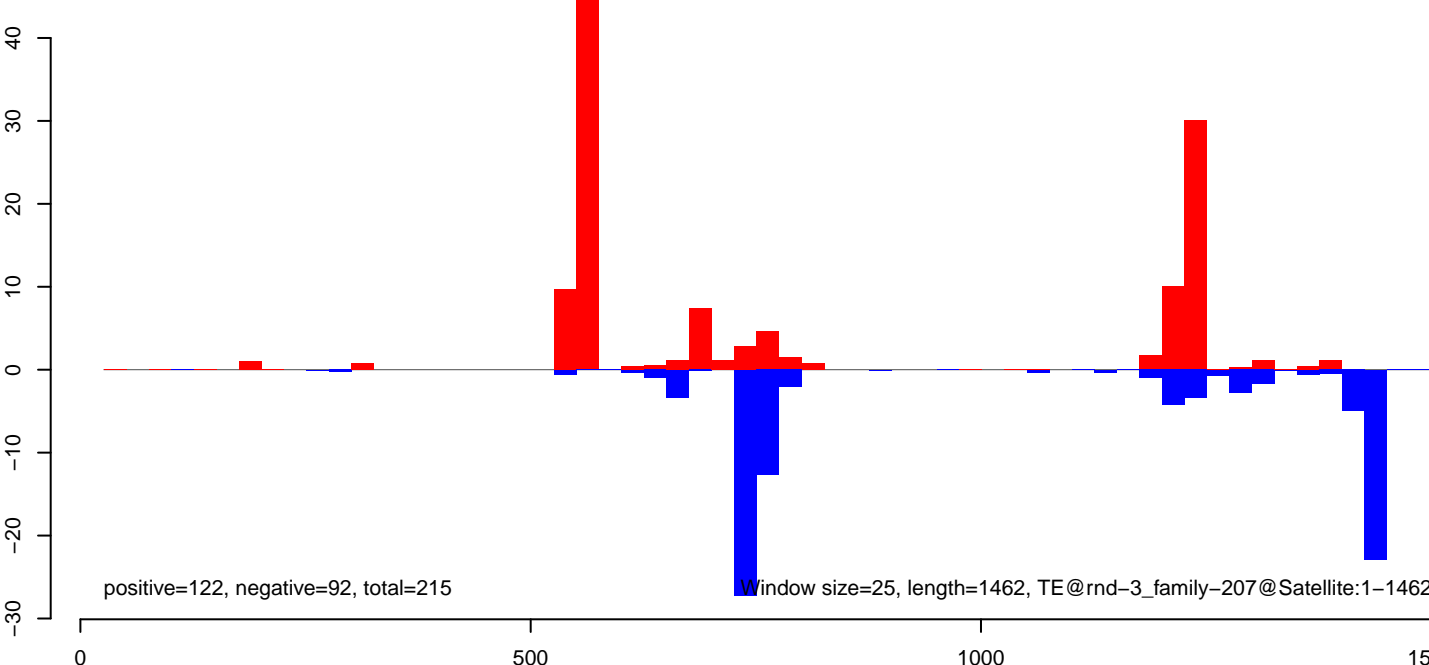

AeAlbo_HeadThor_CHIKV.B2_NOV.18_23.rep

AeAlbo_HeadThor_CHIKV.B2_NOV.rep