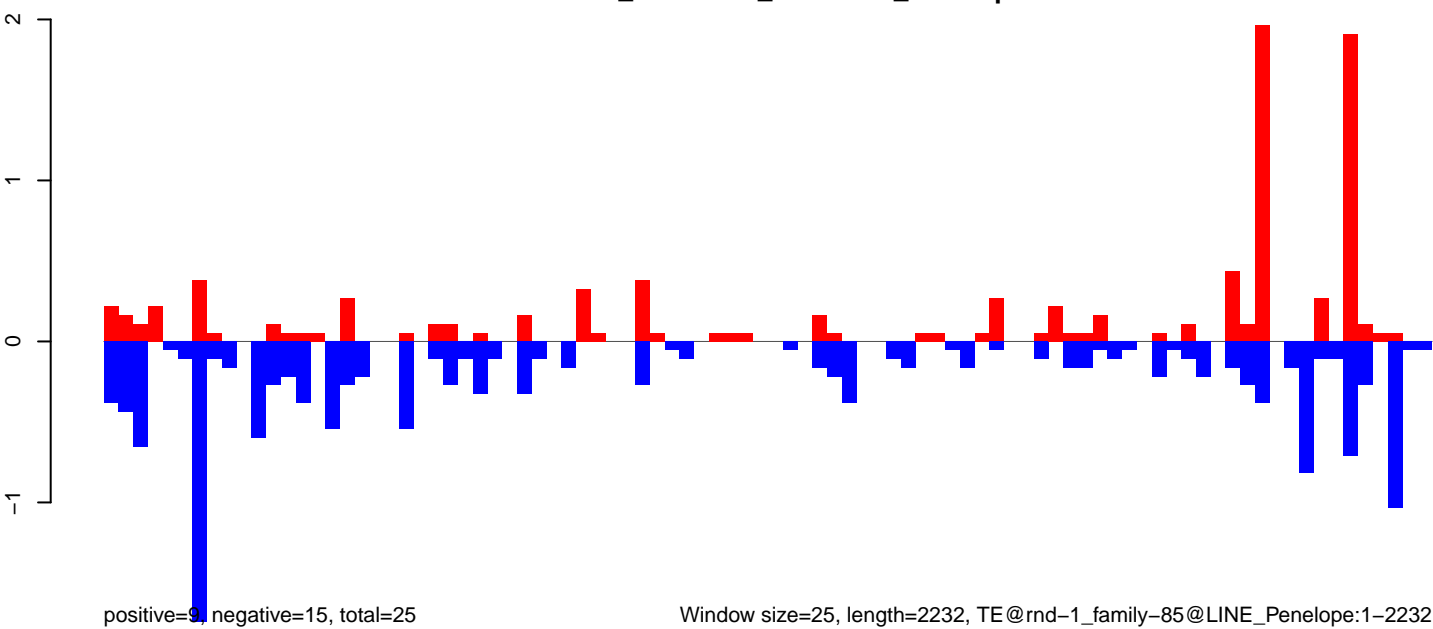

AeAlbo\_HeadThor\_CHIKV.B2\_NOV.rep

Window size=25, length=2232, TE@rnd-1\_family-85@LINE\_Penelope:1-2232

AeAlbo\_HeadThor\_CHIKV.B2\_NOV.18\_23.rep

AeAlbo\_HeadThor\_CHIKV.B2\_NOV.24\_35.rep

AeAlbo\_HeadThor\_CHIKV.B2\_NOV.rep