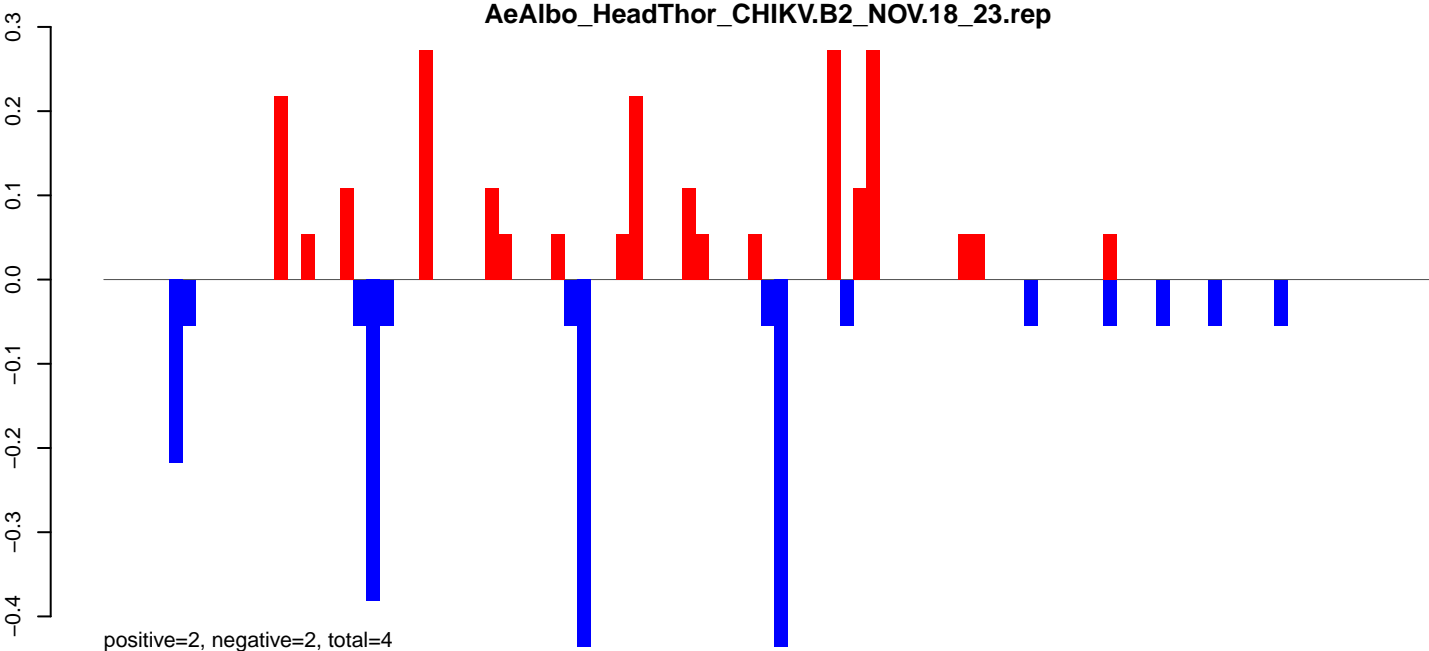

AeAlbo\_HeadThor\_CHIKV.B2\_NOV.rep

AeAlbo\_HeadThor\_CHIKV.B2\_NOV.18\_23.rep

AeAlbo\_HeadThor\_CHIKV.B2\_NOV.24\_35.rep

AeAlbo\_HeadThor\_CHIKV.B2\_NOV.rep

Window size=25, length=2519, TE@rnd-6\_family-12060@Unknown:1-2519