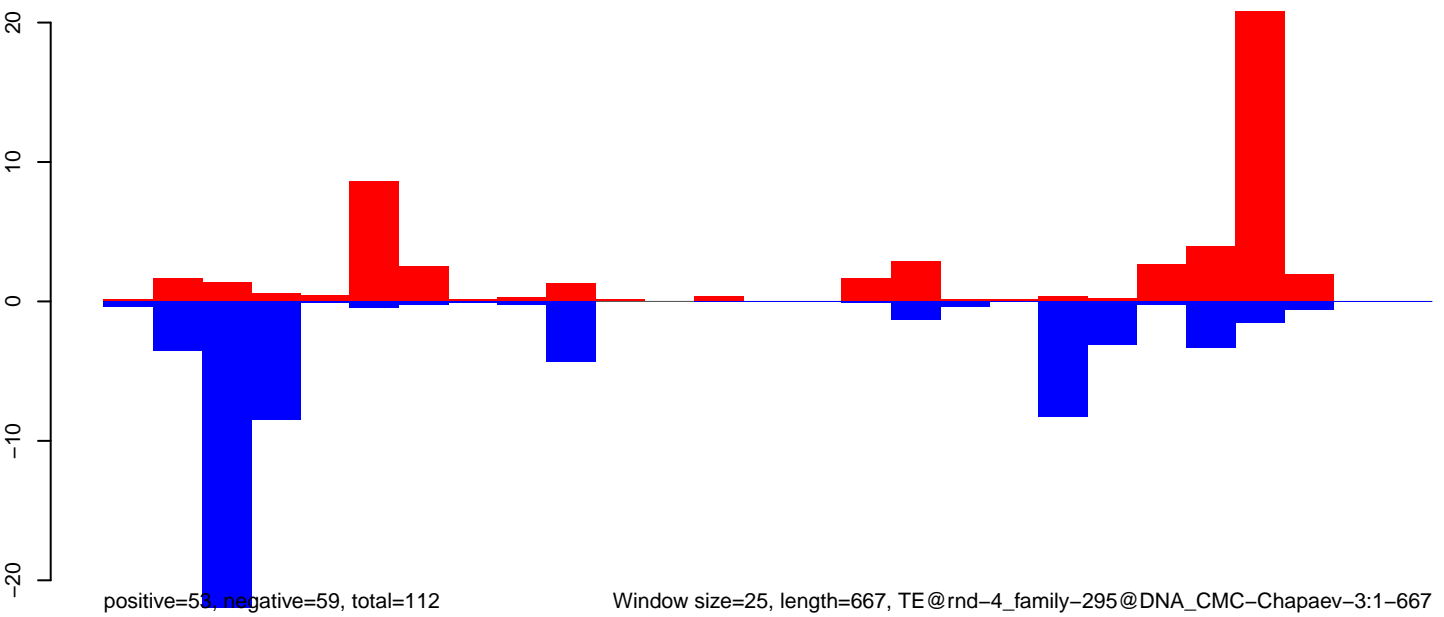

AeAlbo_HeadThor_CHIKV.deltaB2_NOV.rep

Window size=25, length=667, TE@rnd-4_family-295@DNA_CMC-Chapaev-3:1-667