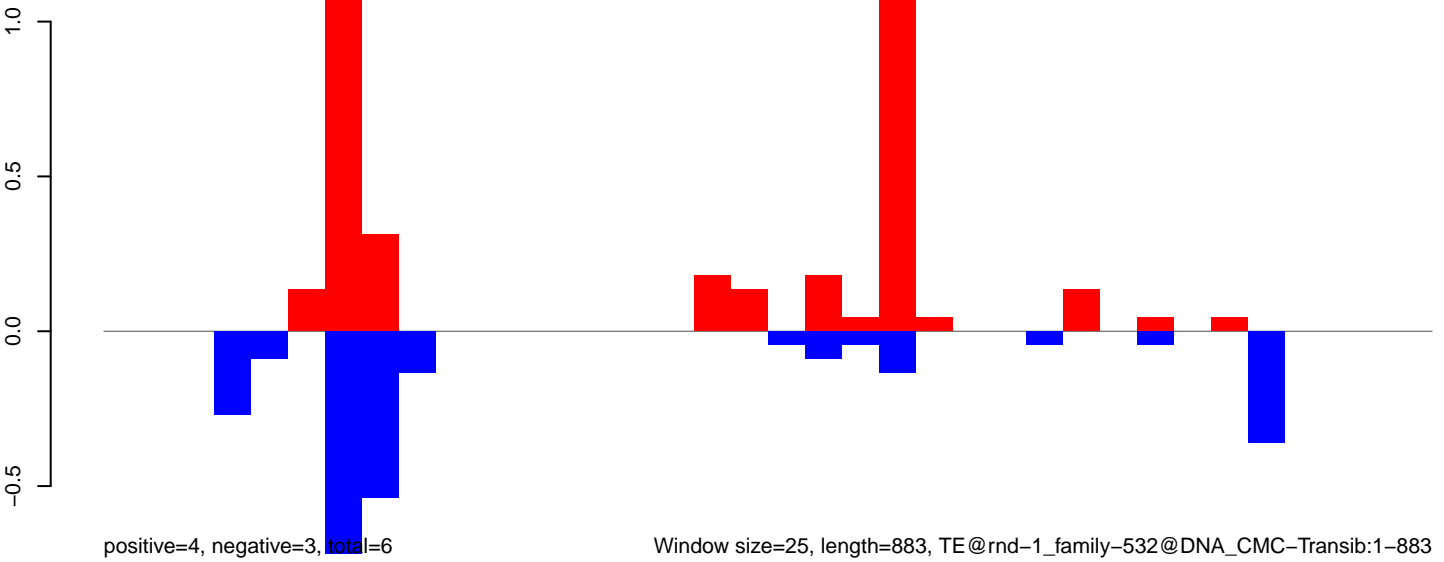

Window size=25, length=883, TE@rnd-1_family-532@DNA_CMC-Transib:1-883

0 200 400 600 800