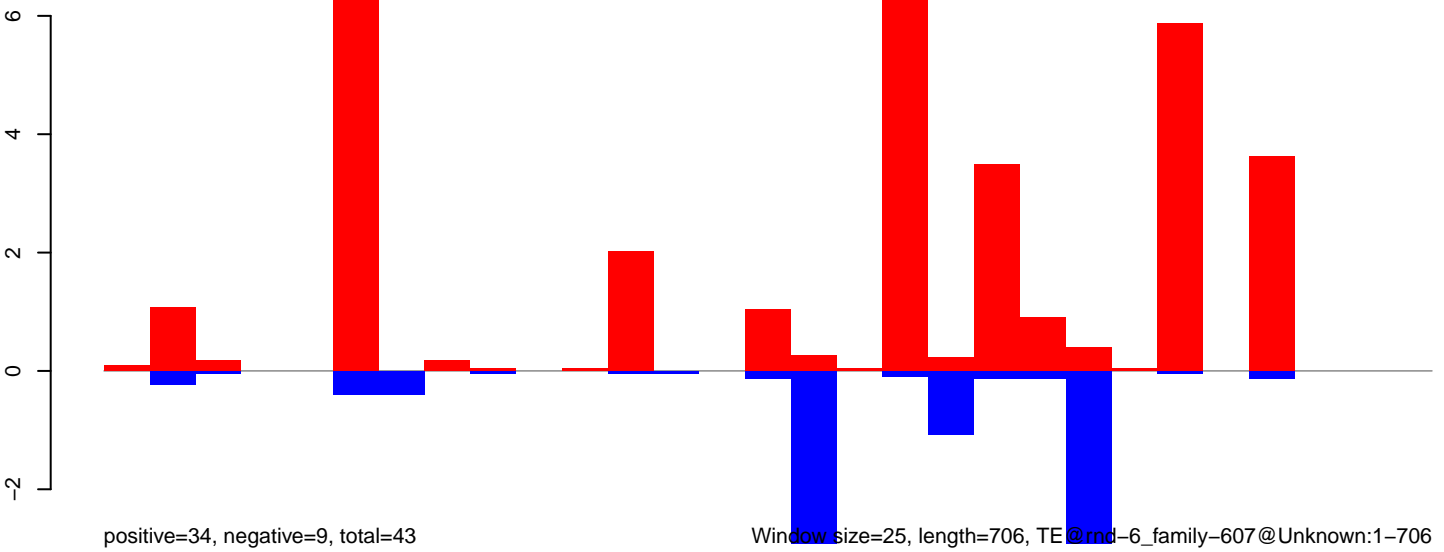

Window size=25, length=706, TE @ rmd-6_family-607@Unknown:1-706