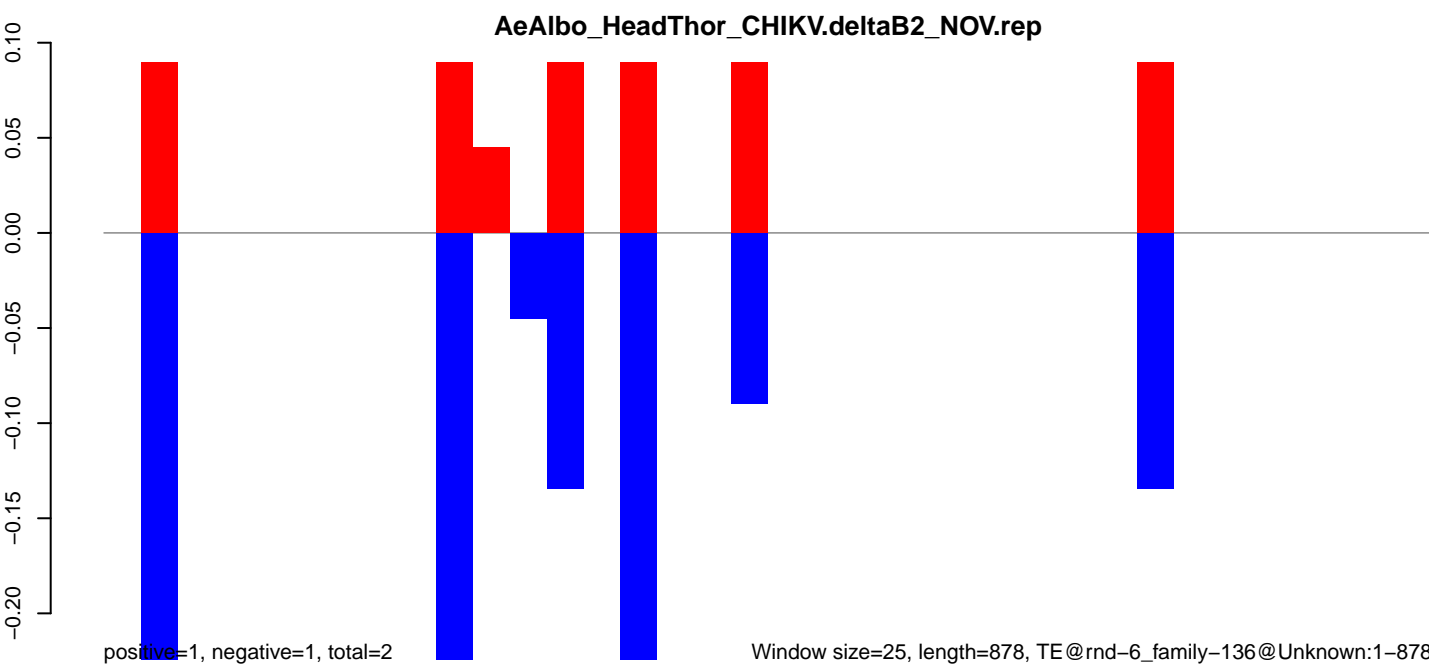

Window size=25, length=878, TE@rnd-6_family-136@Unknown:1-878

0 200 400 600 800