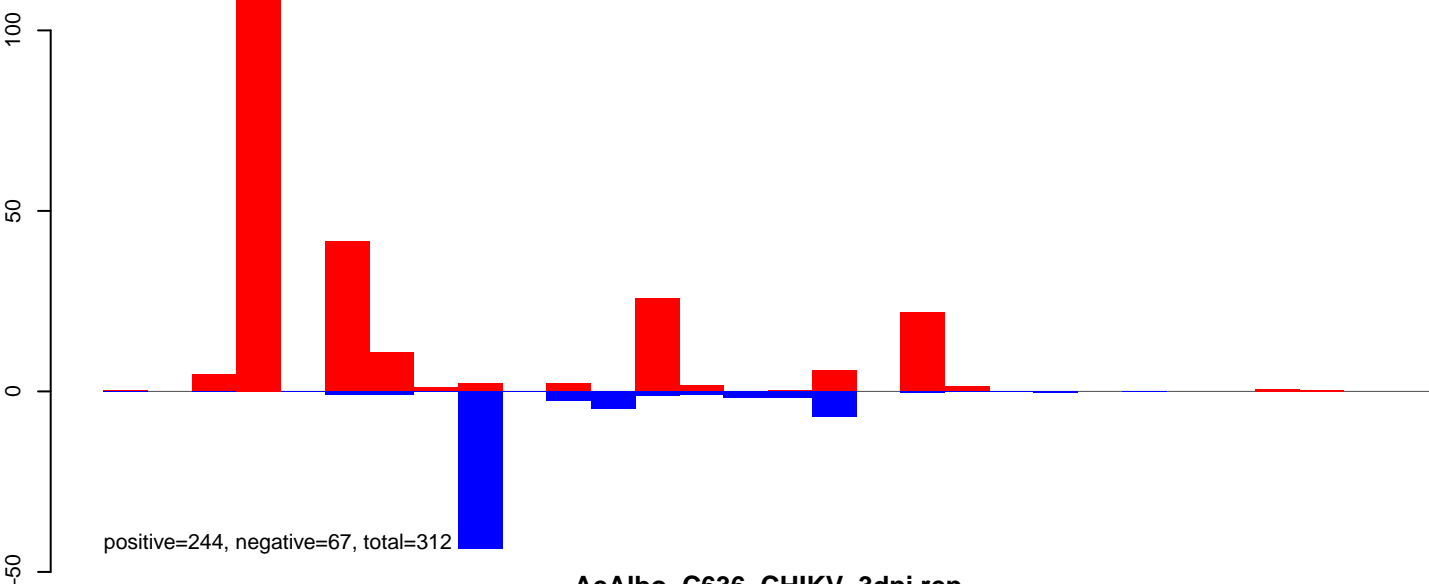

AeAlbo_C636_CHIKV_3dpi.rep