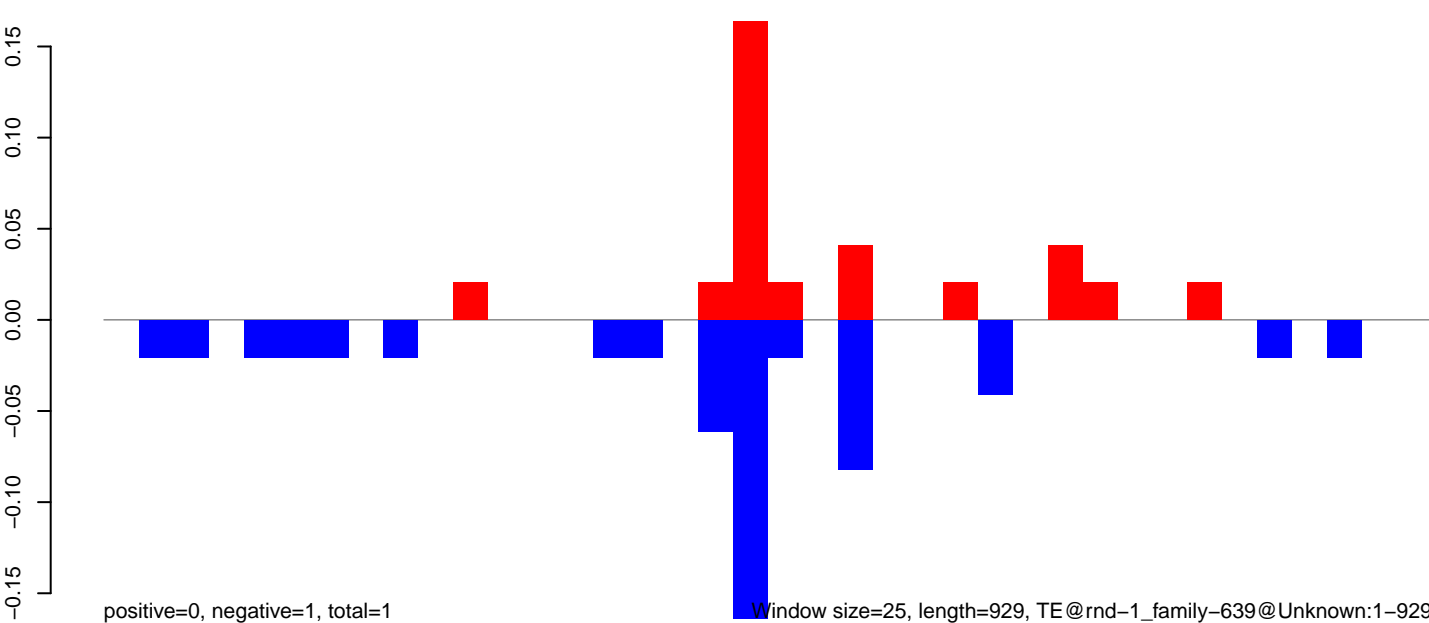

AeAlbo_C636_CHIKV_3dpi.rep

Window size=25, length=929, TE@rnd-1_family-639@Unknown:1-929