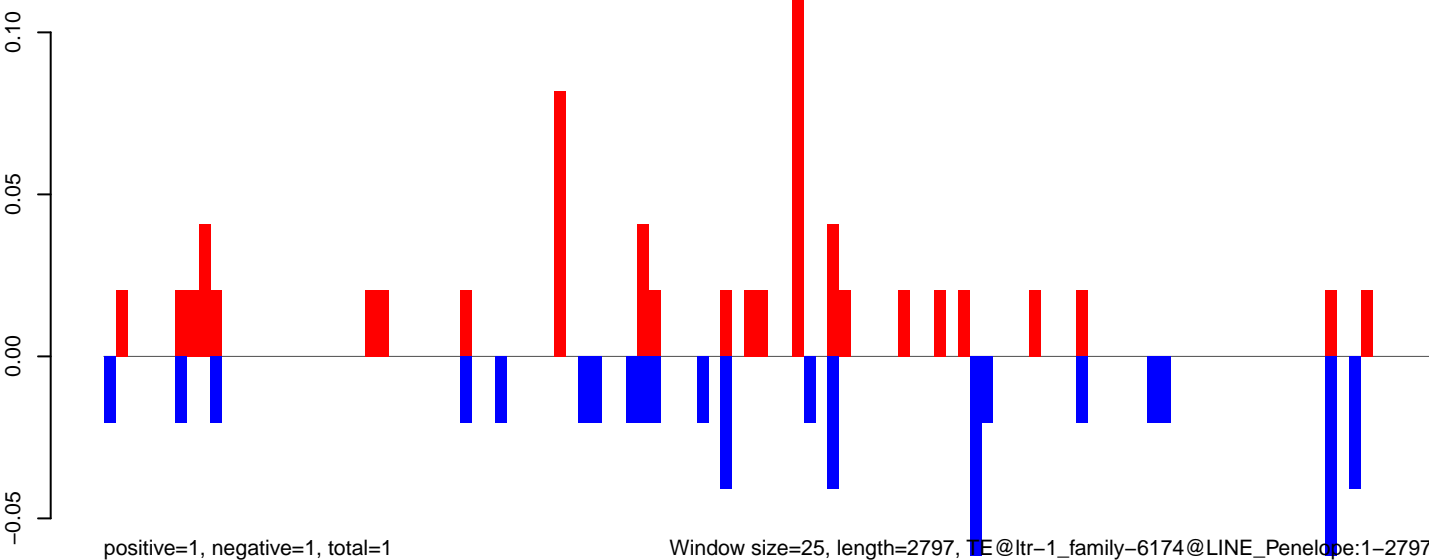

Window size=25, length=2797, TE@ltr-1_family-6174@LINE_Penelope:1-2797