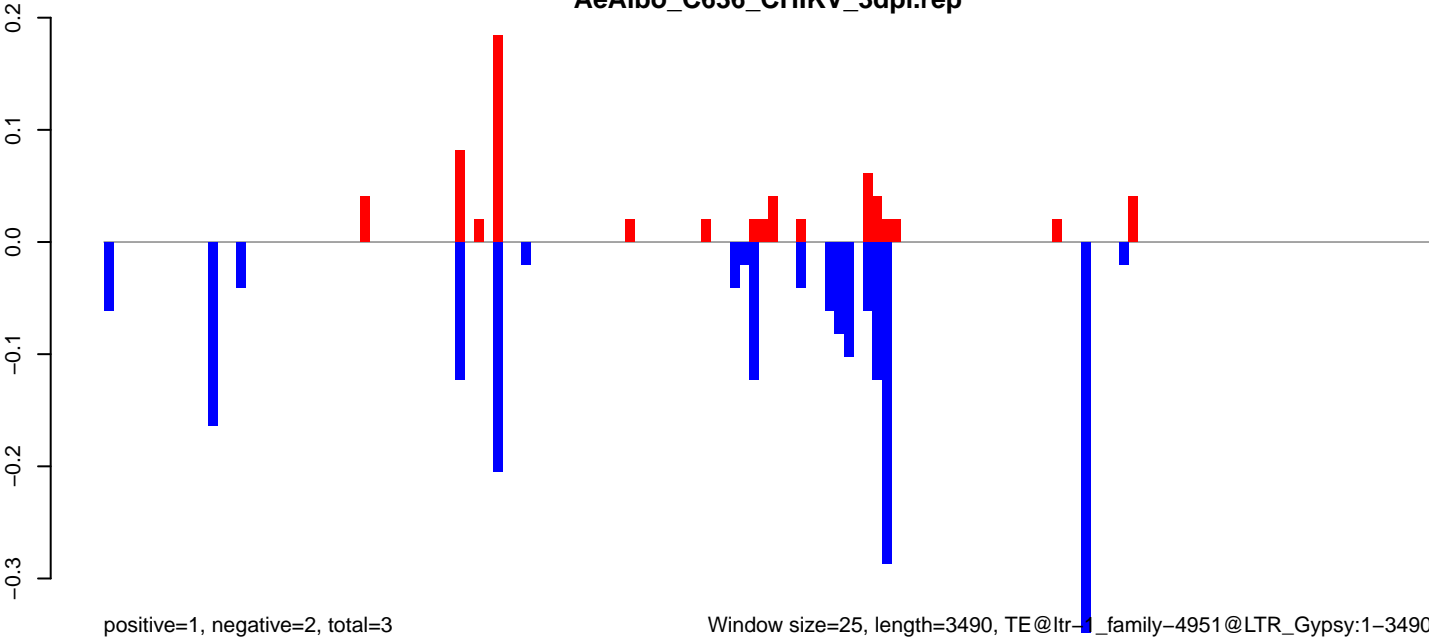

Window size=25, length=2758, TE@ltr-1_family-5058@LINE_CR1:1-2758

AeAlbo_C636_CHIKV_3dpi.18_23.rep

AeAlbo_C636_CHIKV_3dpi.24_35.rep

AeAlbo_C636_CHIKV_3dpi.rep

Window size=25, length=3490, TE@ltr-1_family-4951@LTR_Gypsy:1-3490