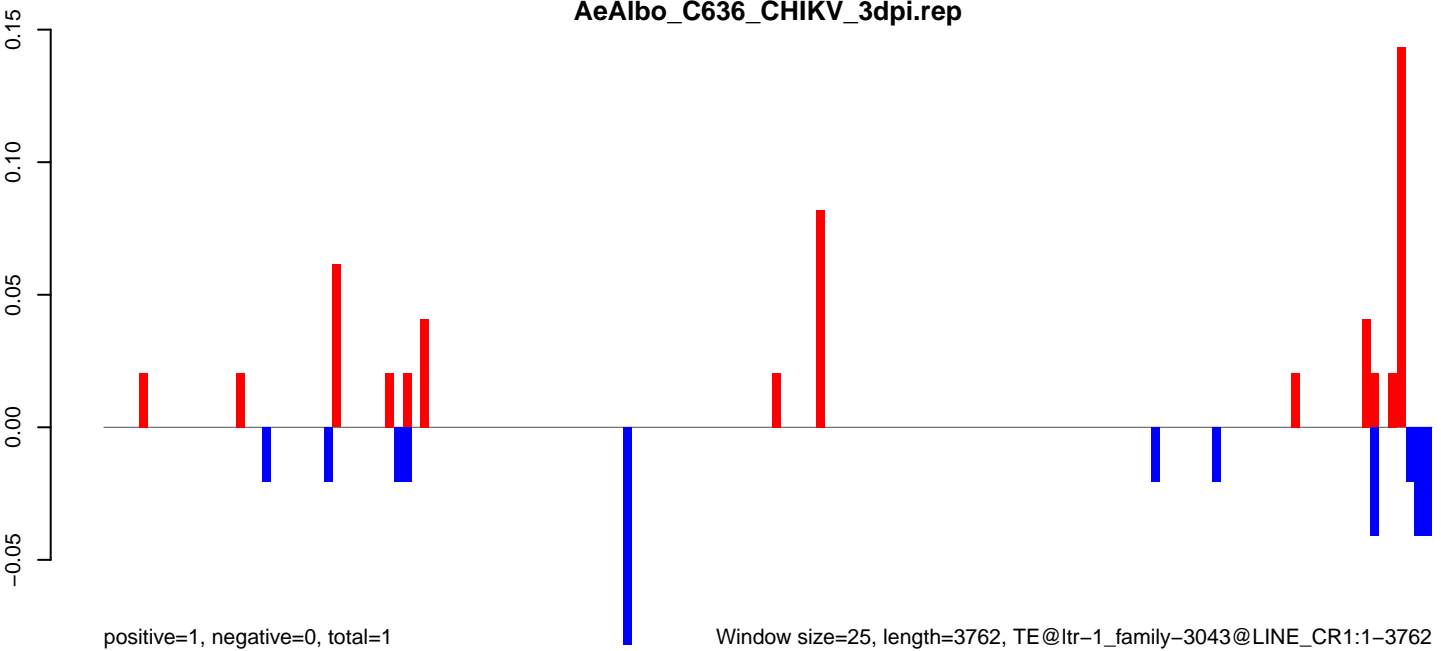

AeAlbo_C636_CHIKV_3dpi.rep

Window size=25, length=3762, TE@ltr-1_family-3043@LINE_CR1:1-3762