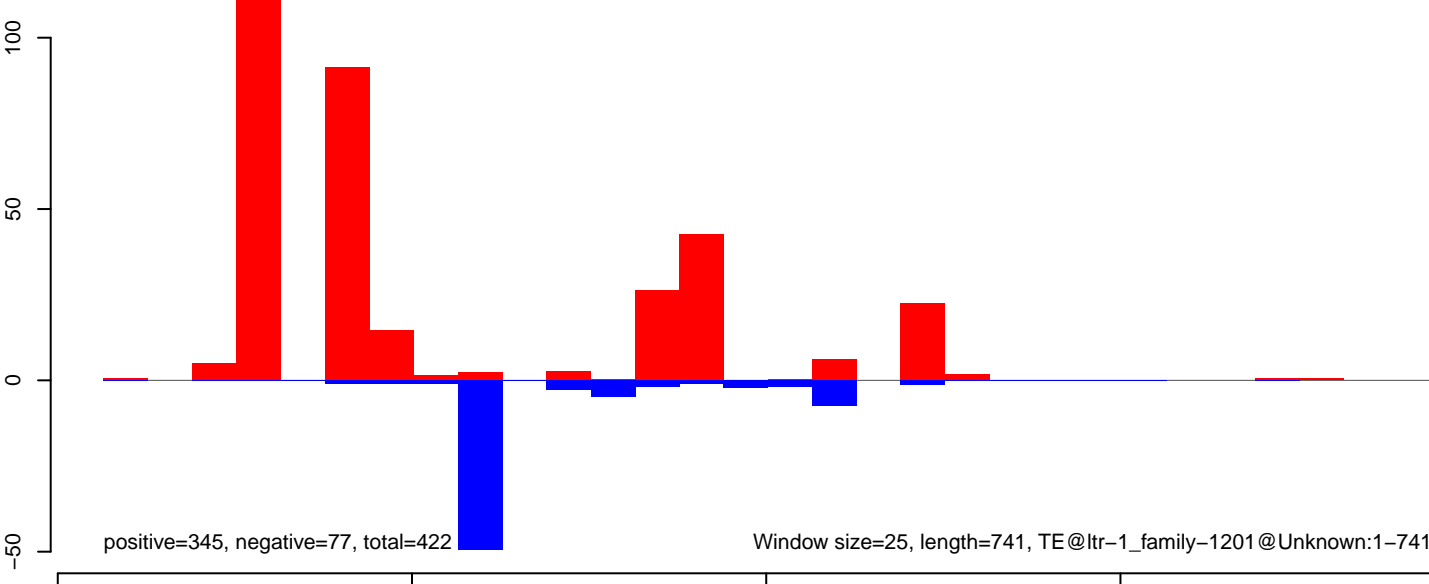

AeAlbo_C636_CHIKV_3dpi.18_23.rep