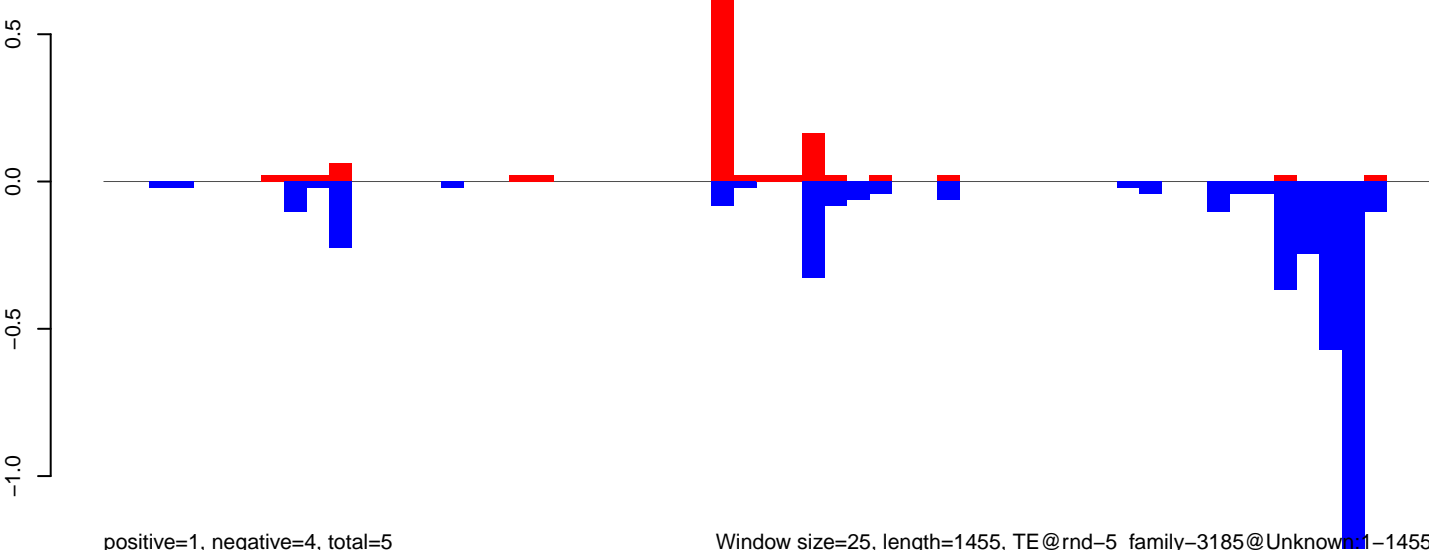

positive=1, negative=4, total=5

Window size=25, length=1455, TE@rnd-5_family-3185@Unknown:1-1455