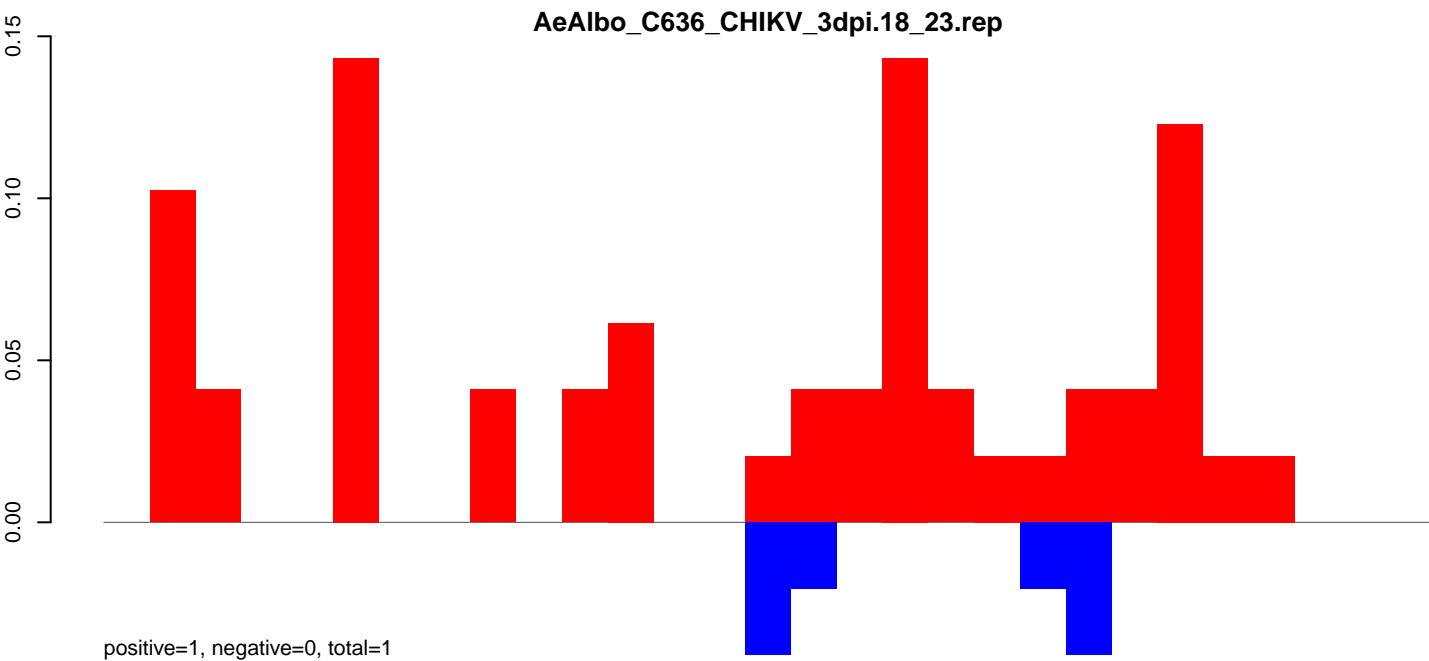

Window size=25, length=706, TE @ rnd-6_family-607@Unknown:1-706