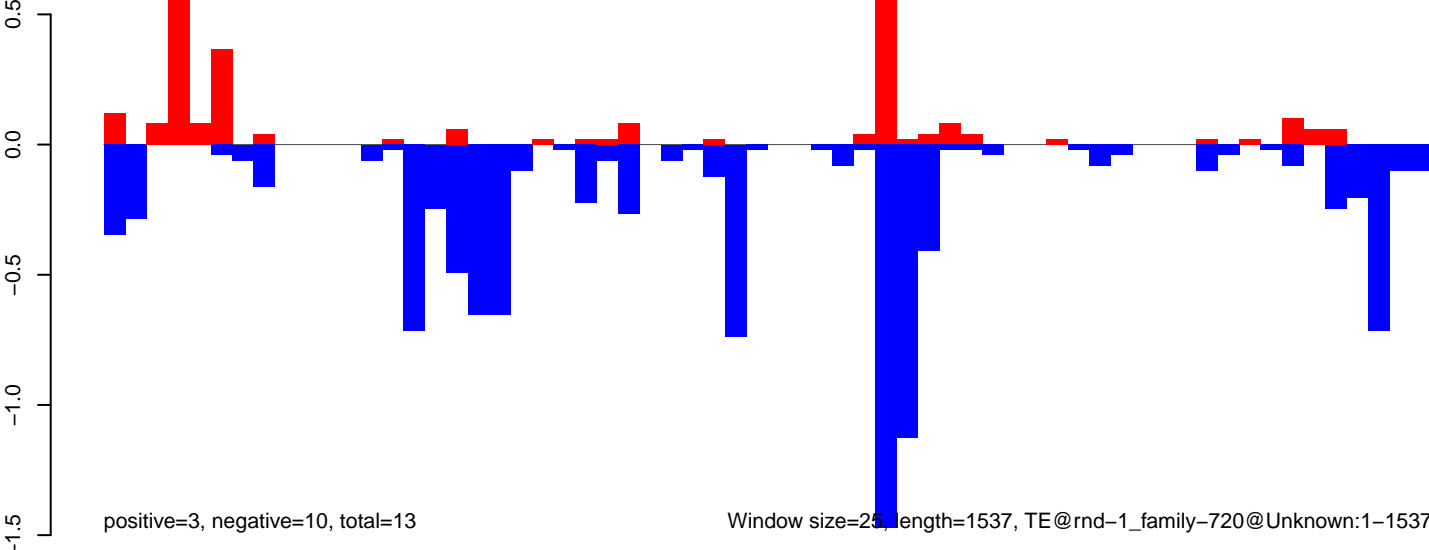

positive=3, negative=10, total=13

Window size=25, length=1537, TE@rnd-1_family-720@Unknown:1-1537