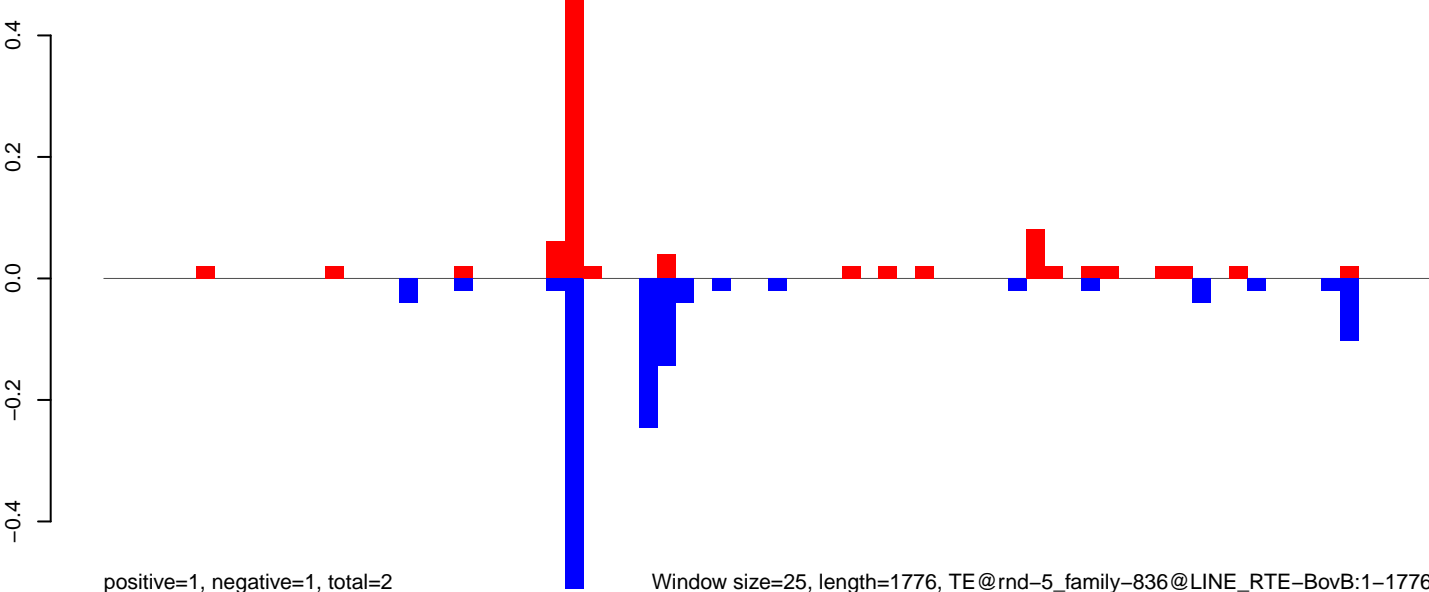

AeAlbo_C636_CHIKV_3dpi.rep

Window size=25, length=1776, TE@rnd-5_family-836@LINE RTE-BovB:1-1776