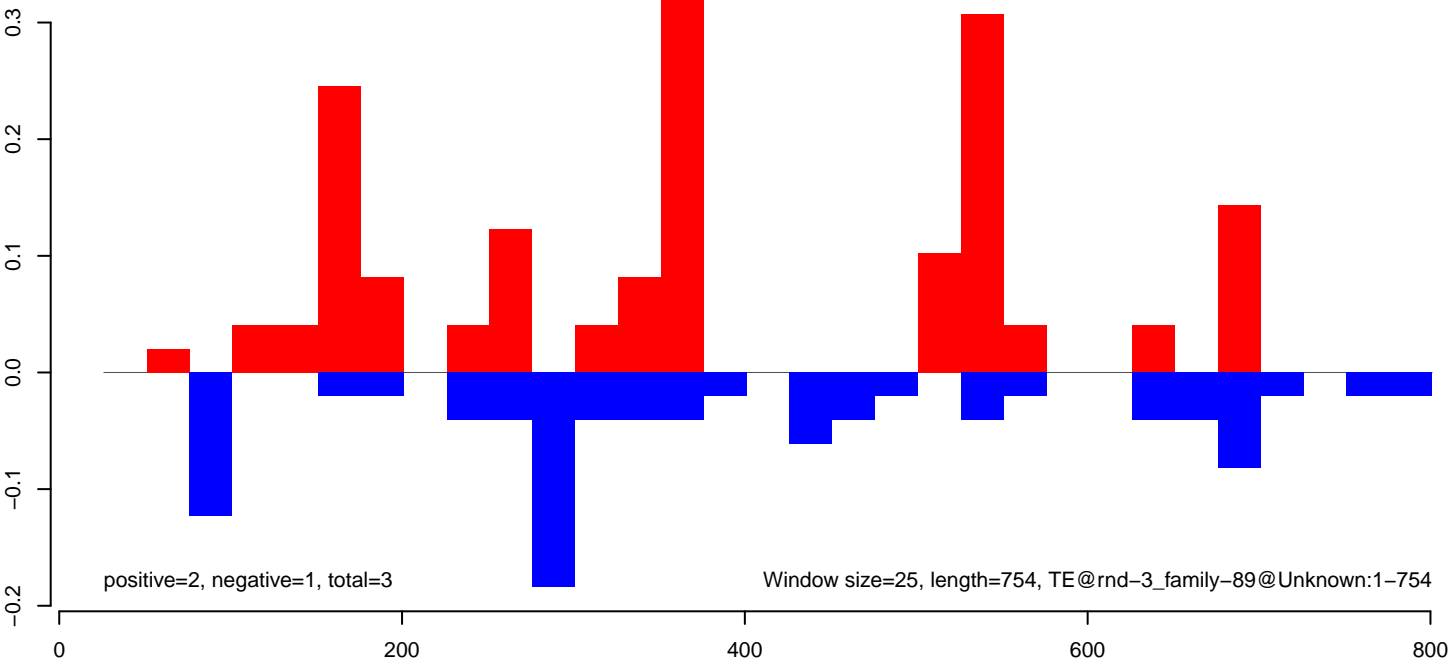

AeAlbo_C636_CHIKV_3dpi.rep