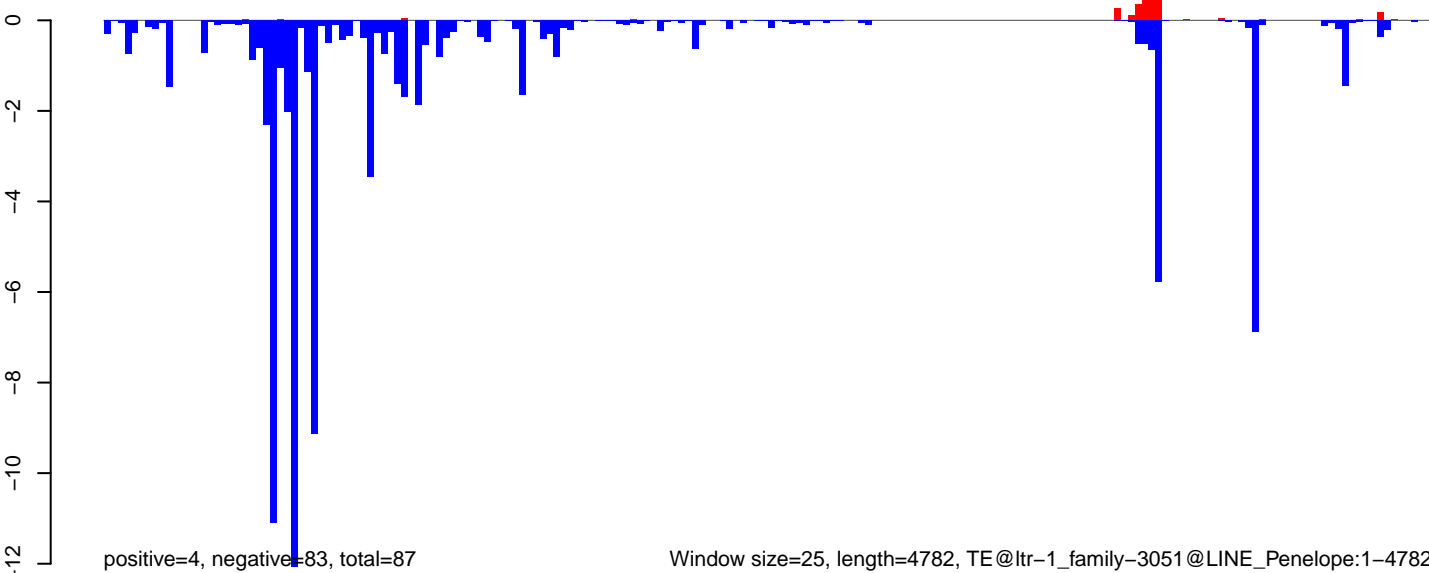

AeAlbo_C636_CHIKV_3dpi.rep

Window size=25, length=4782, TE@ltr-1_family-3051@LINE_Penelope:1-4782

0 1000 2000 3000 4000 5000