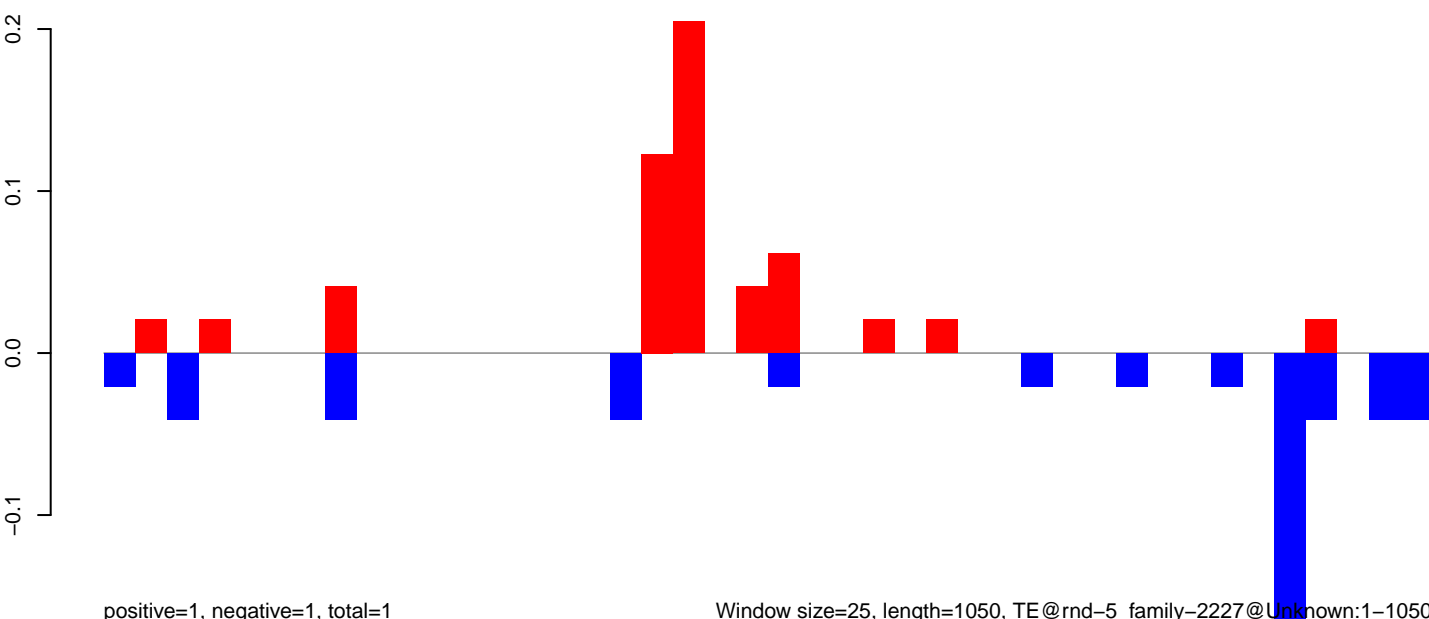

AeAlbo_C636_CHIKV_3dpi.rep

Window size=25, length=1050, TE@rnd-5_family-2227@Unknown:1-1050