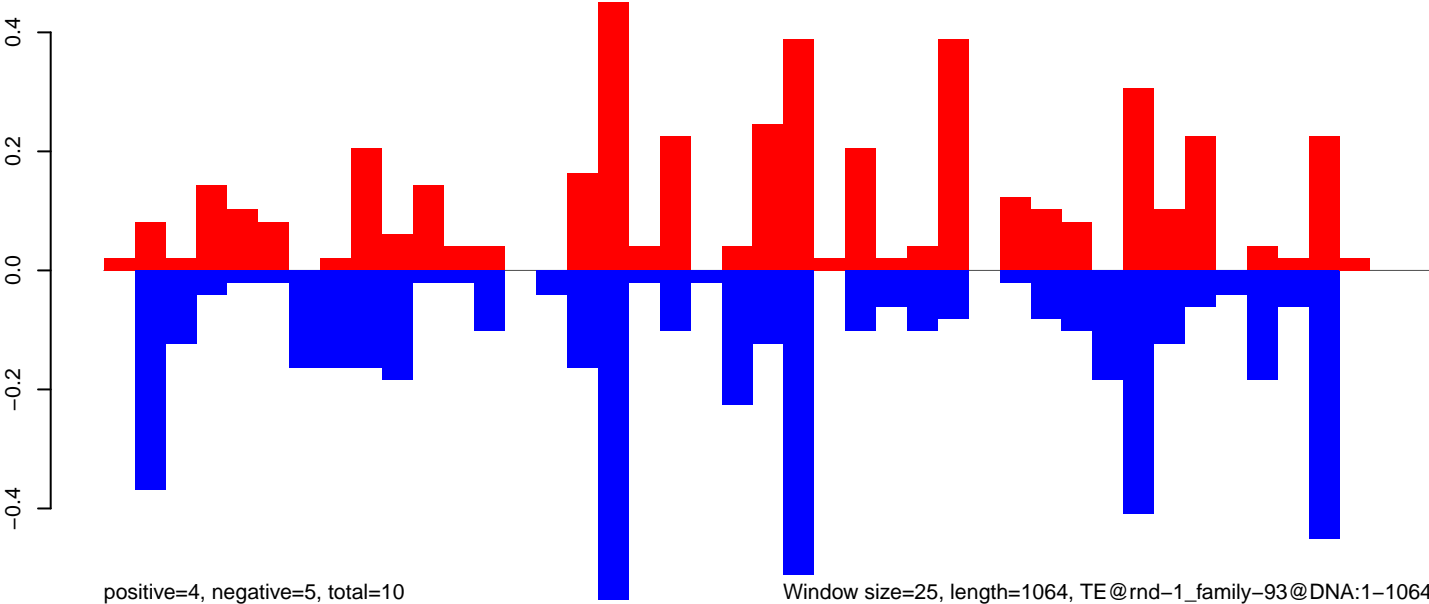

AeAlbo_C636_CHIKV_3dpi.rep

Window size=25, length=1064, TE@rnd-1_family-93@DNA:1-1064