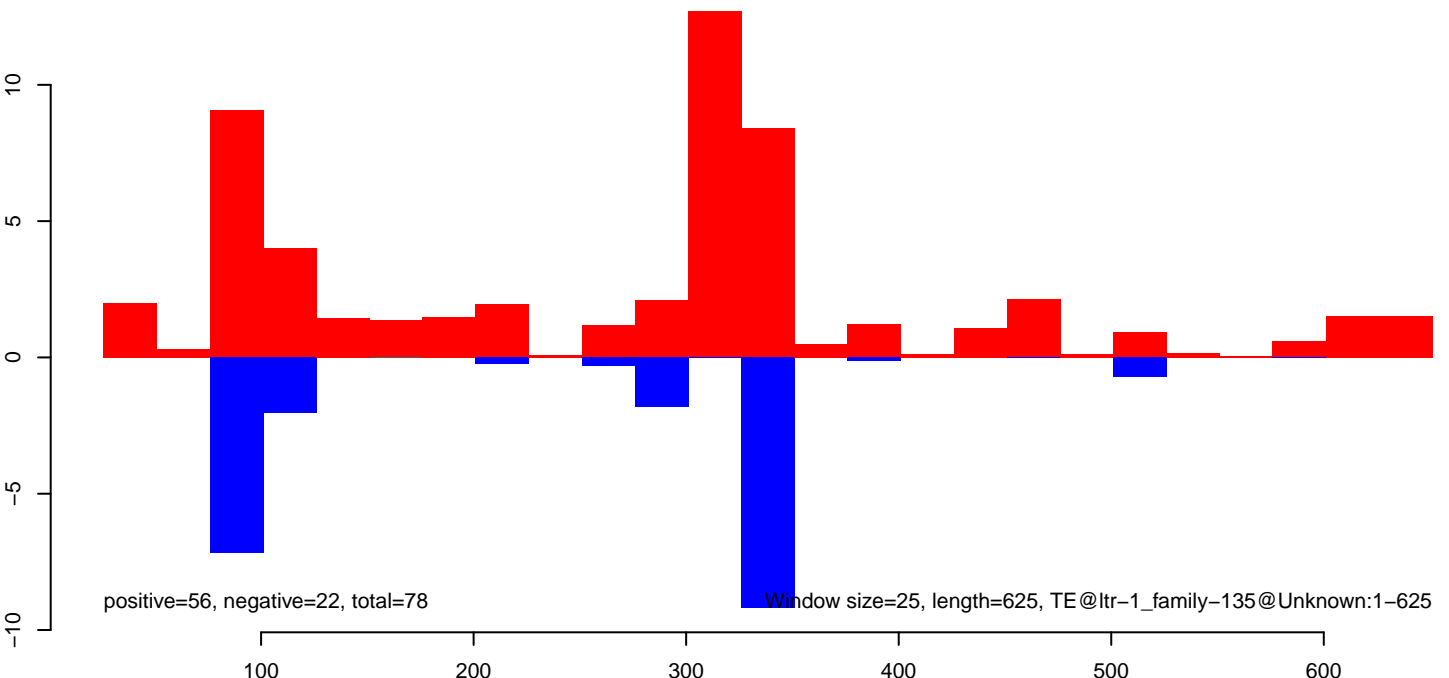

AeAlbo_C636_CHIKV_AZT_3dpi.rep

positive=56, negative=22, total=78

Window size=25, length=625, TE@ltr-1_family-135@Unknown:1-625