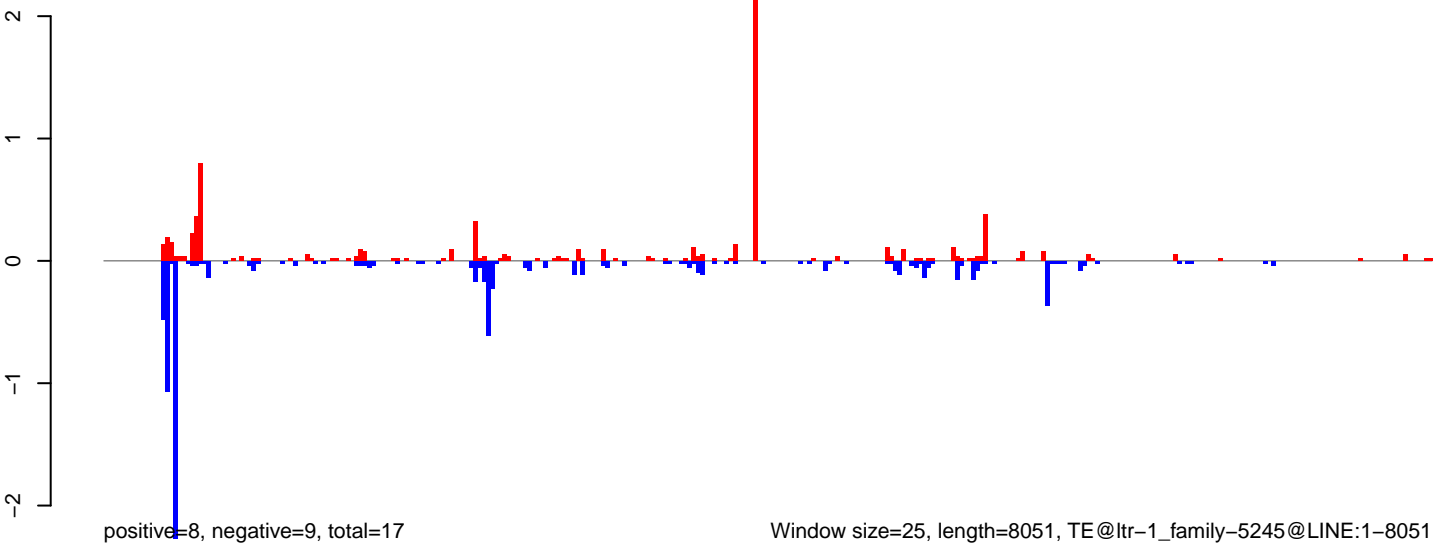

Window size=25, length=8051, TE@ltr-1_family-5245@LINE:1-8051

0 2000 4000 6000 8000