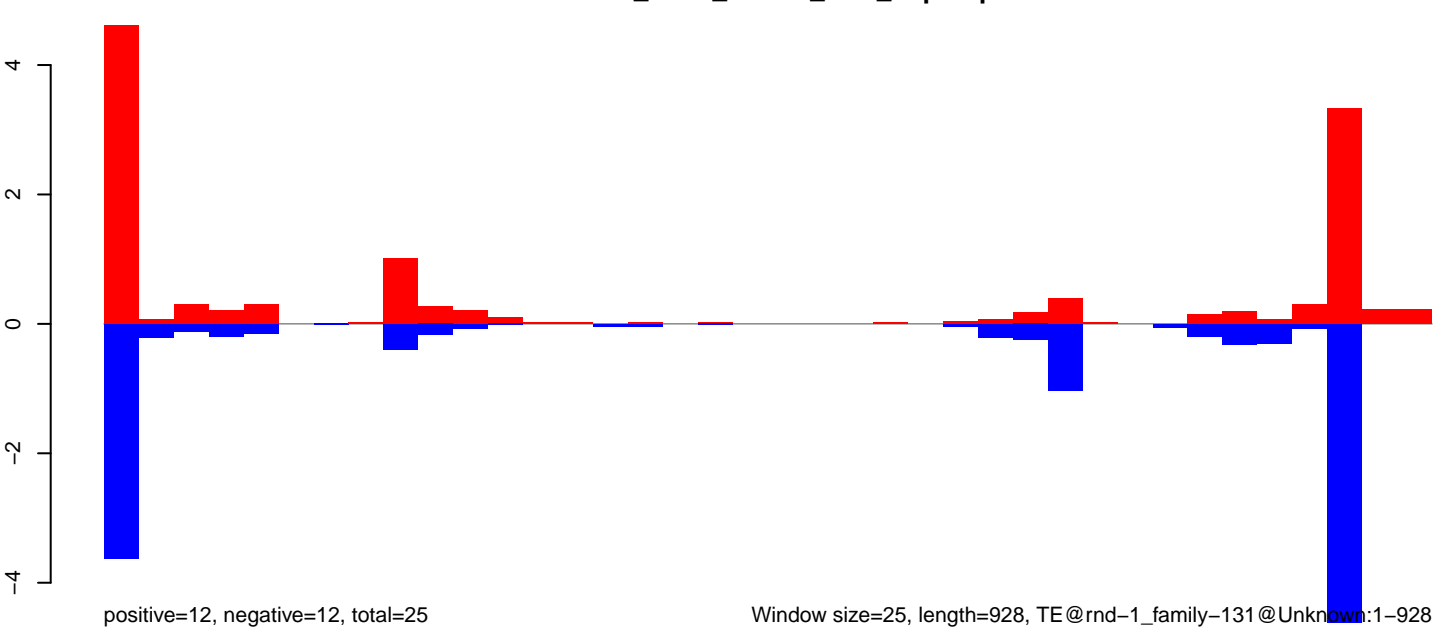

AeAlbo_C636_CHIKV_AZT_3dpi.rep

Window size=25, length=928, TE@rnd-1_family-131@Unknown:1-928

0 200 400 600 800 1000