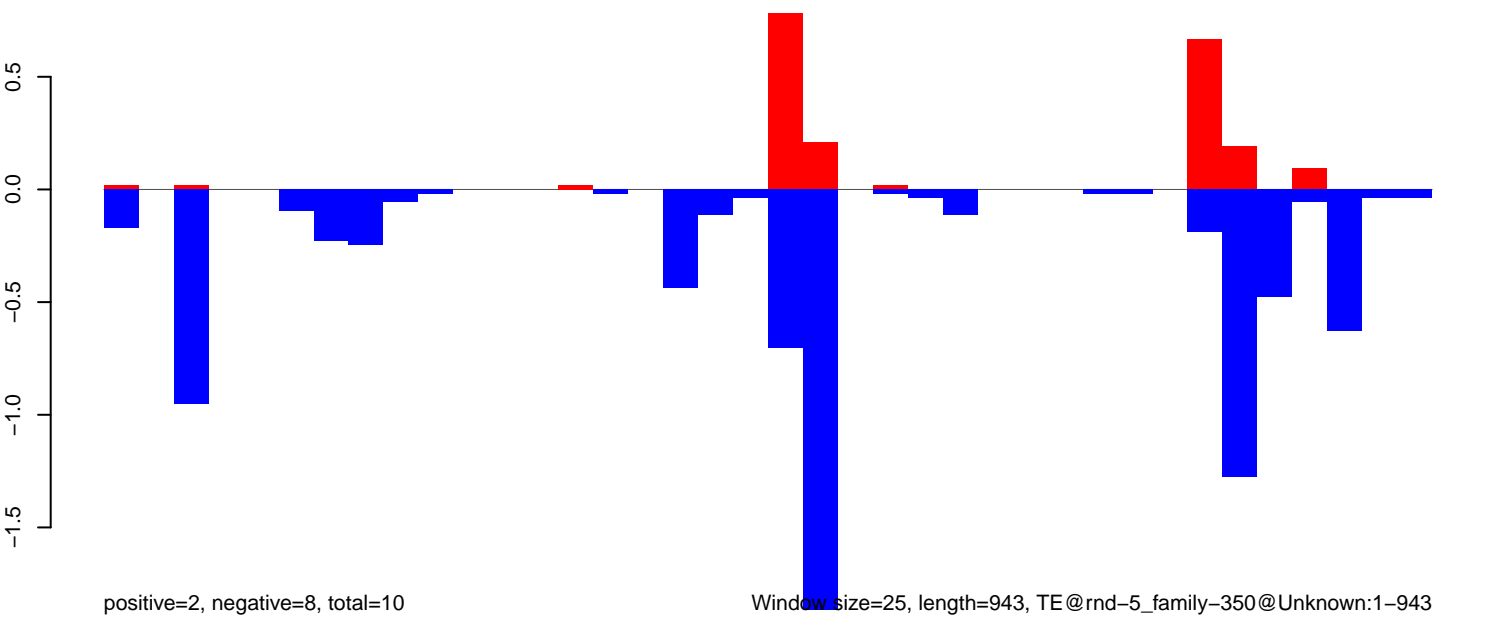

AeAlbo_C636_CHIKV_AZT_3dpi.rep

Window size=25, length=943, TE@rnd-5_family-350@Unknown:1-943