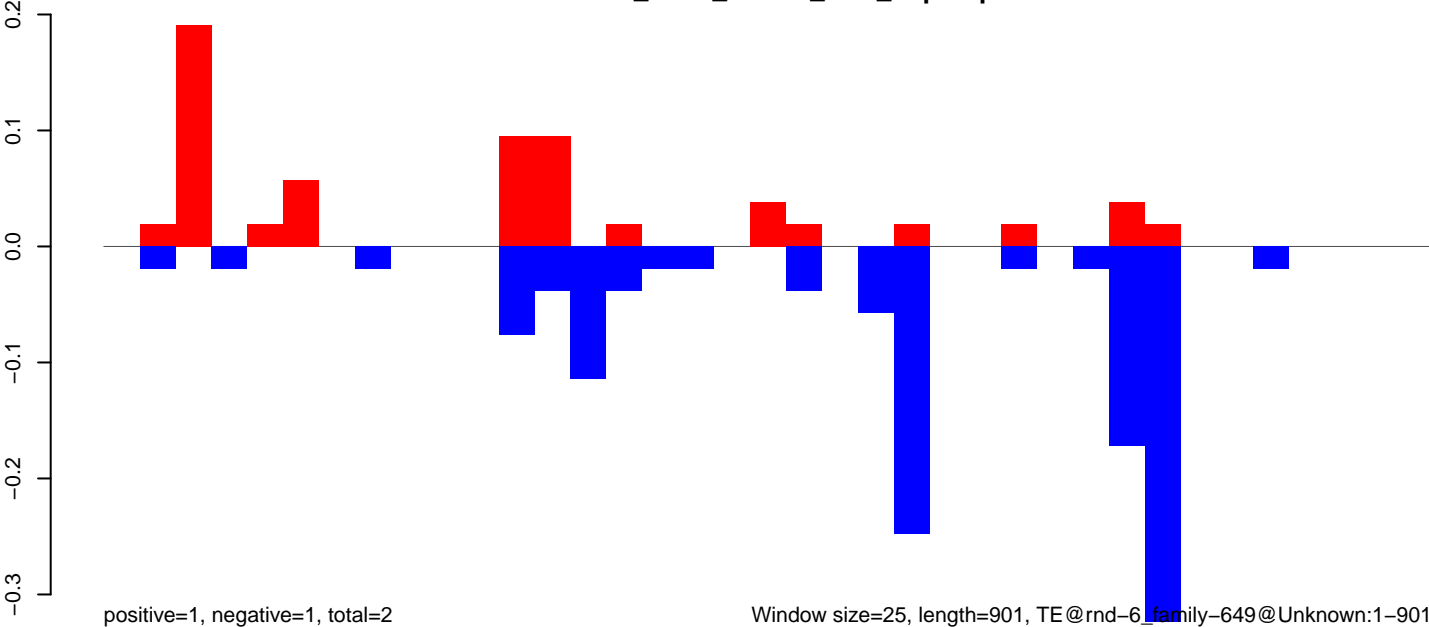

AeAlbo_C636_CHIKV_AZT_3dpi.rep

Window size=25, length=901, TE@rnd-6_family-649@Unknown:1-901

0 200 400 600 800