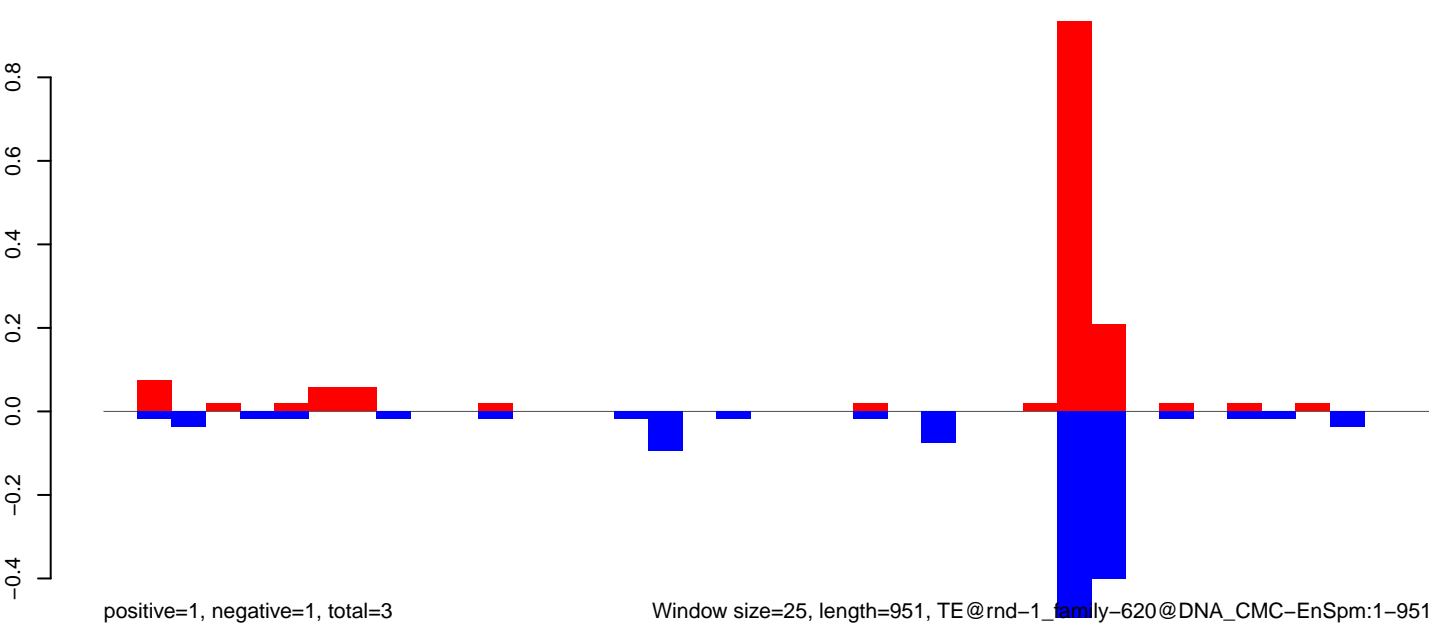

AeAlbo_C636_CHIKV_AZT_3dpi.rep

Window size=25, length=951, TE@rnd-1_family-620@DNA_CMC-EnSpm:1-951

0 200 400 600 800 1000