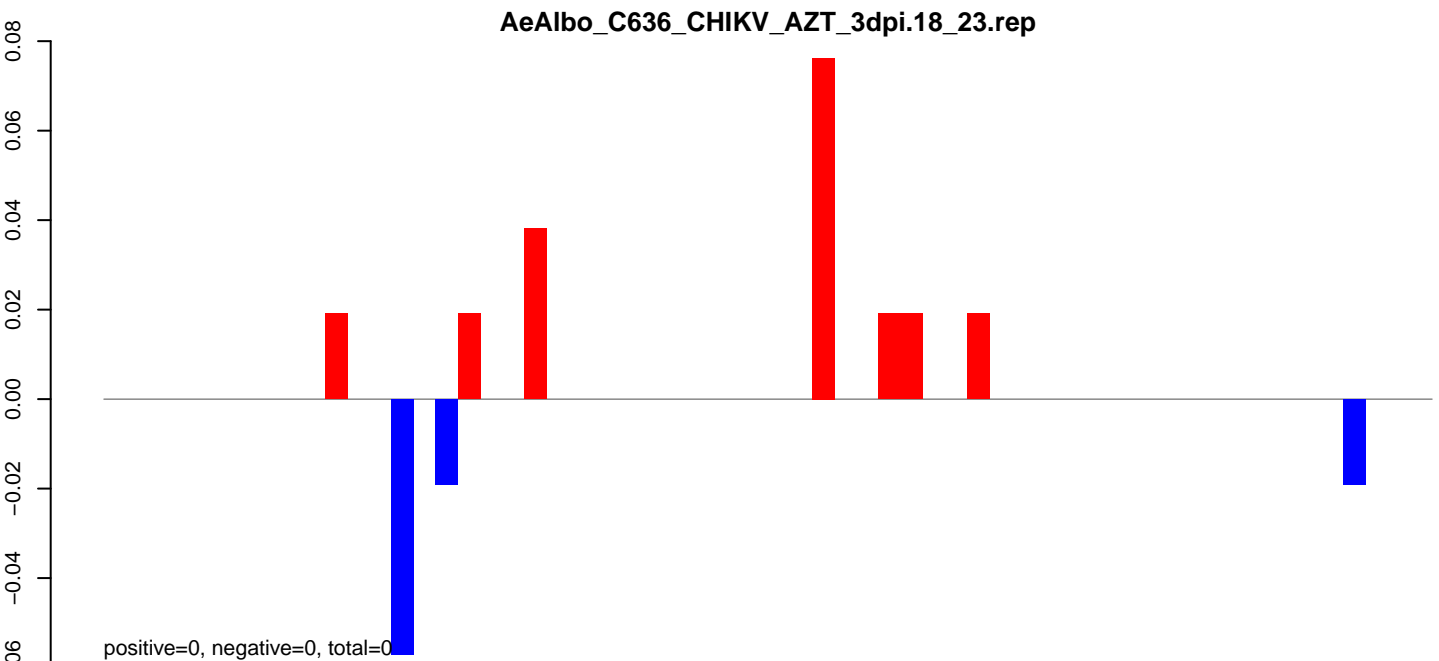

Window size=25, length=1490, TE@ltr-1_family-3308@Unknown:1-1490