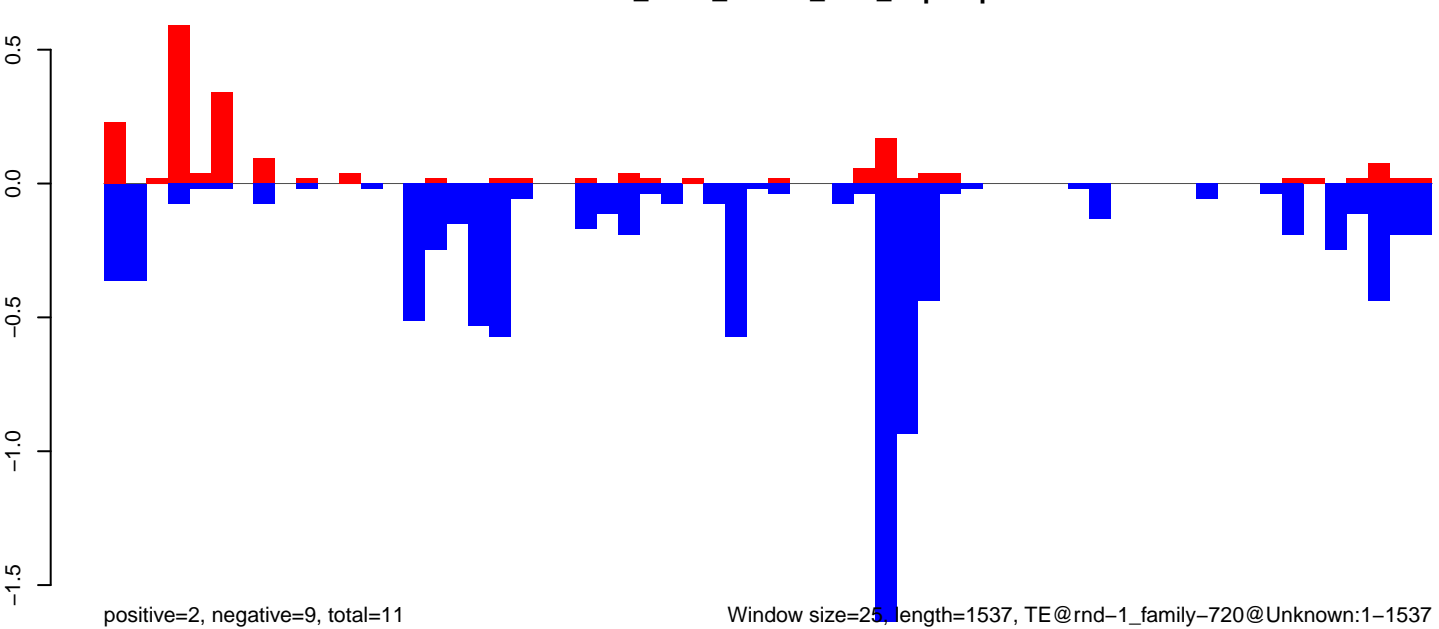

AeAlbo_C636_CHIKV_AZT_3dpi.rep

Window size=25, length=1537, TE@rnd-1_family-720@Unknown:1-1537