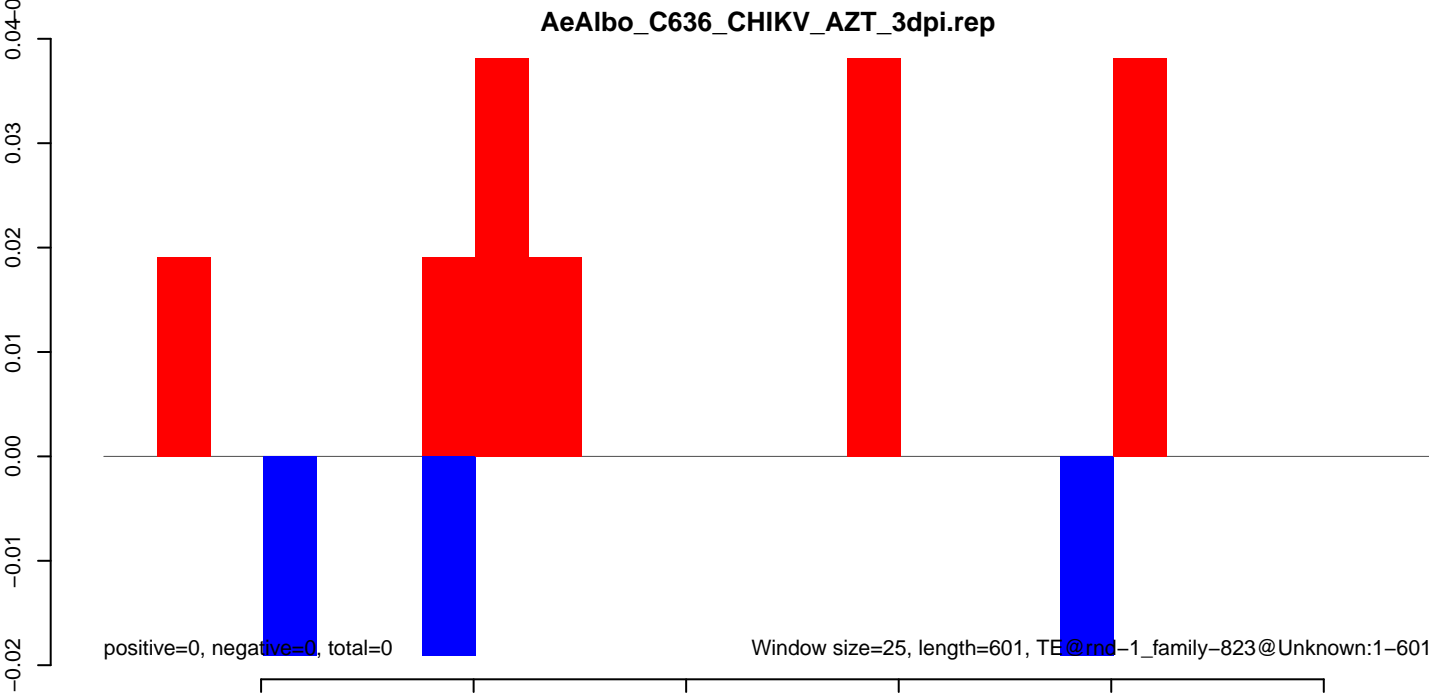

positive=0, negative=0, total=0