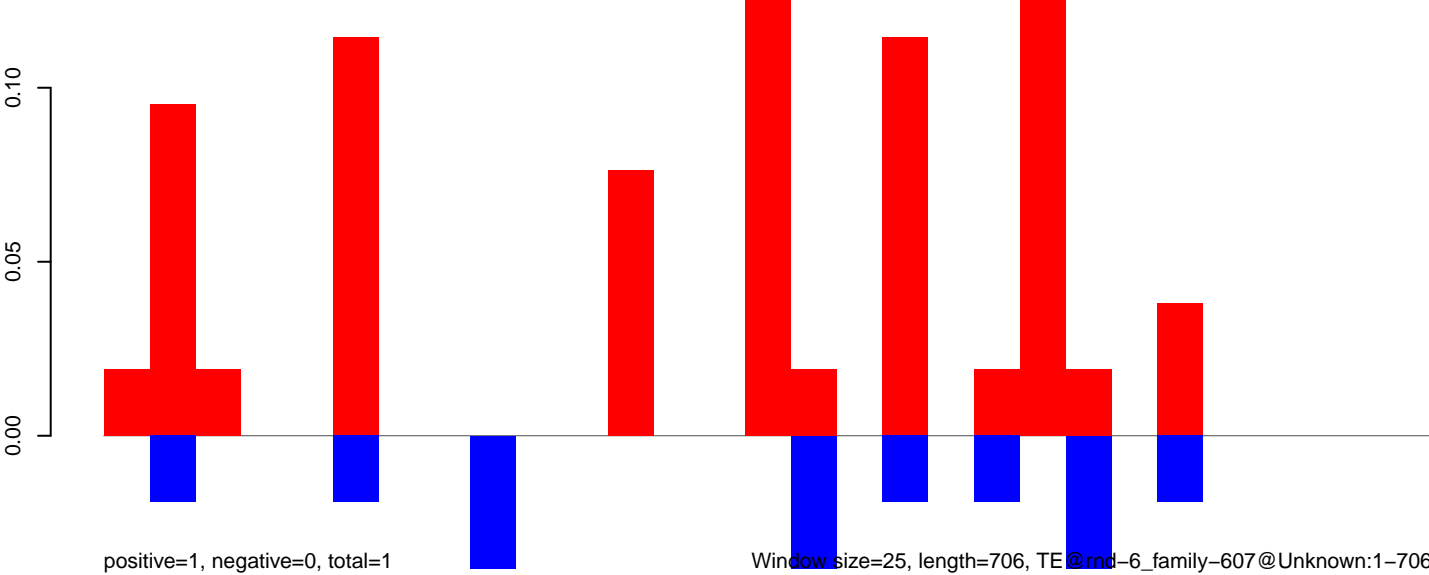

AeAlbo_C636_CHIKV_AZT_3dpi.rep

Window size=25, length=706, TE @ rnd-6_family-607@Unknown:1-706