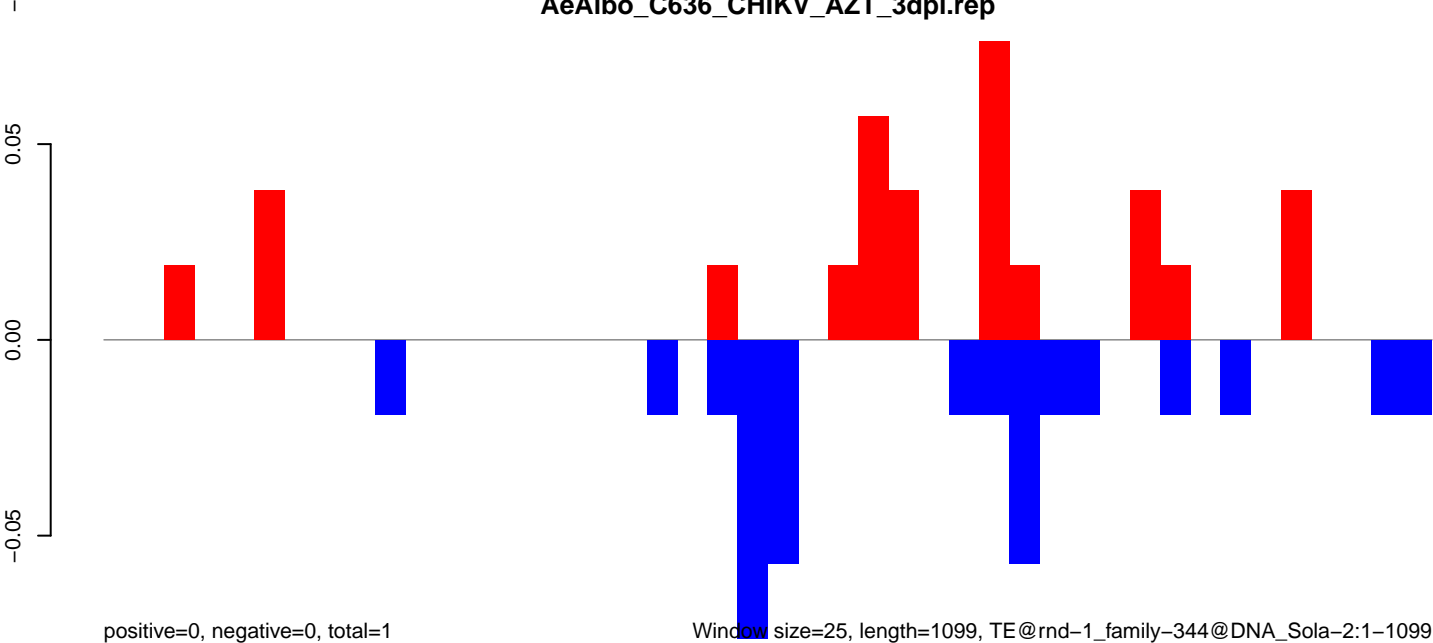

AeAlbo_C636_CHIKV_AZT_3dpi.rep

Window size=25, length=1099, TE@rnd-1_family-344@DNA_Sola-2:1-1099