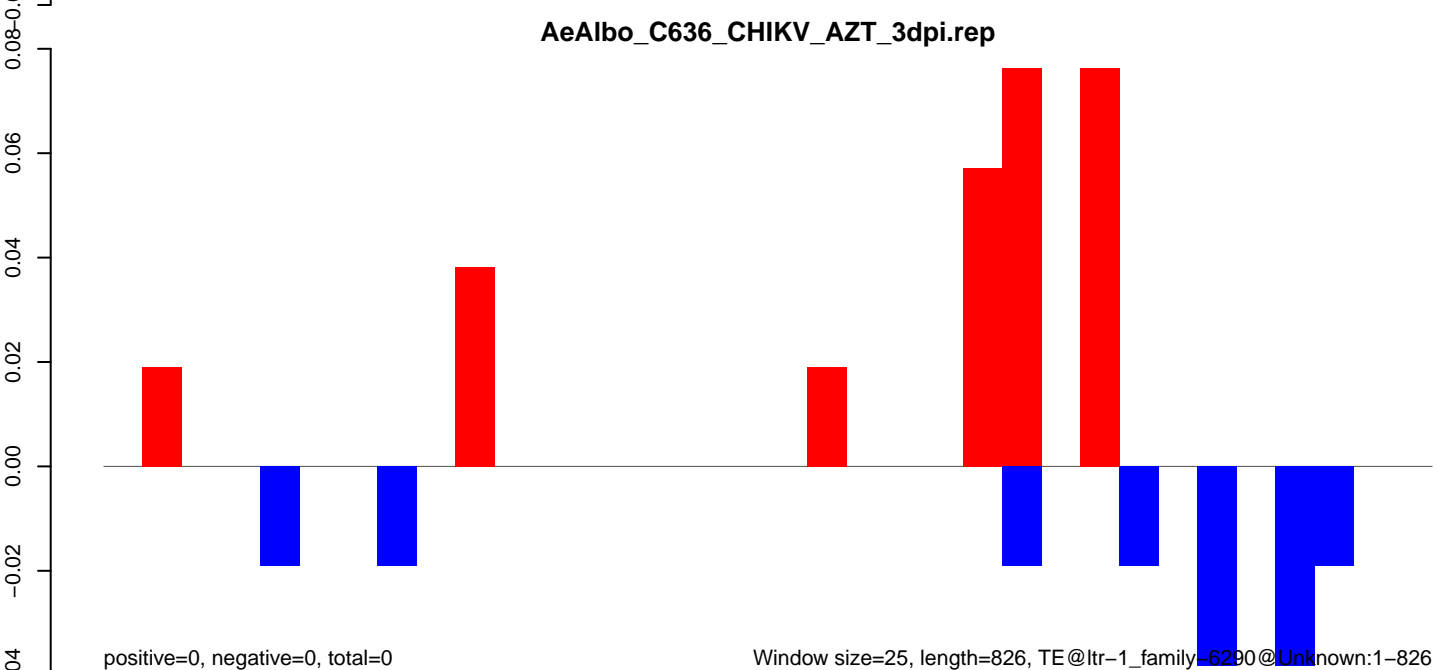

Window size=25, length=826, TE@ltr-1_family-6290@Unknown:1-826