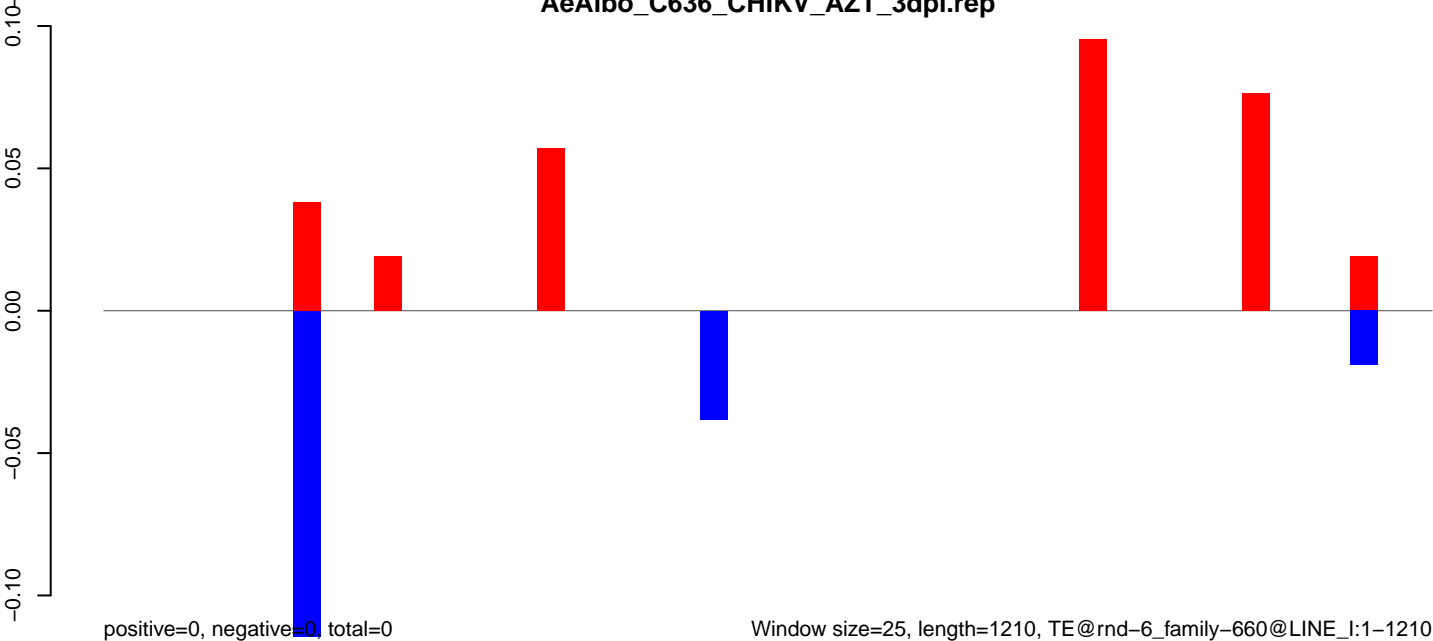

AeAlbo_C636_CHIKV_AZT_3dpi.rep