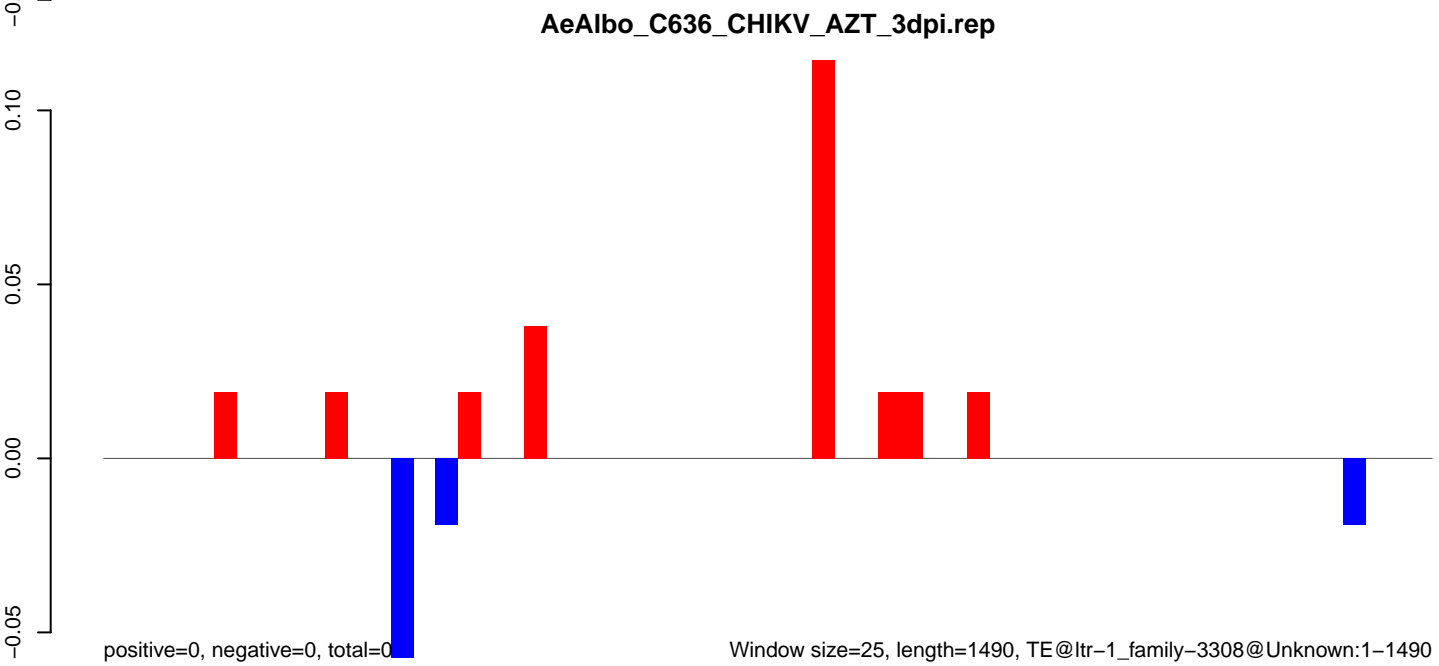

Window size=25, length=1490, TE@ltr-1_family-3308@Unknown:1-1490