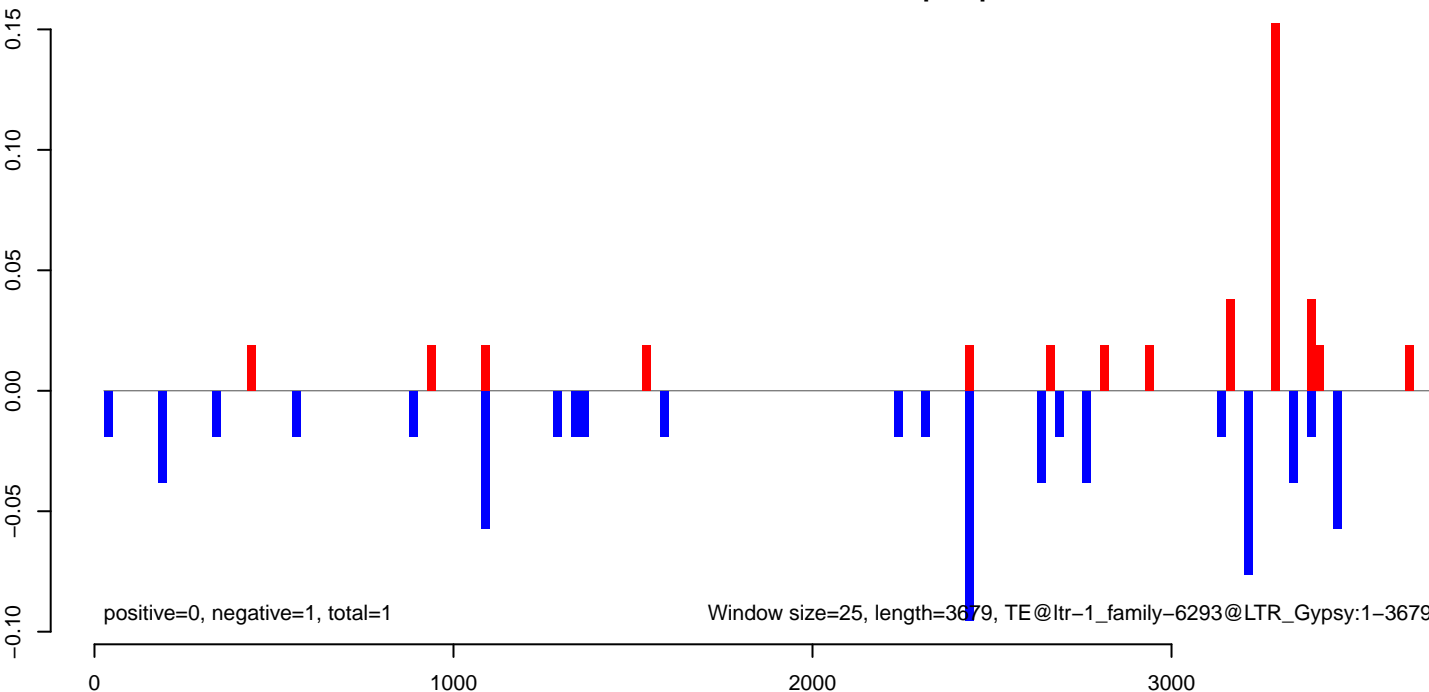

AeAlbo_C636_CHIKV_AZT_3dpi.rep