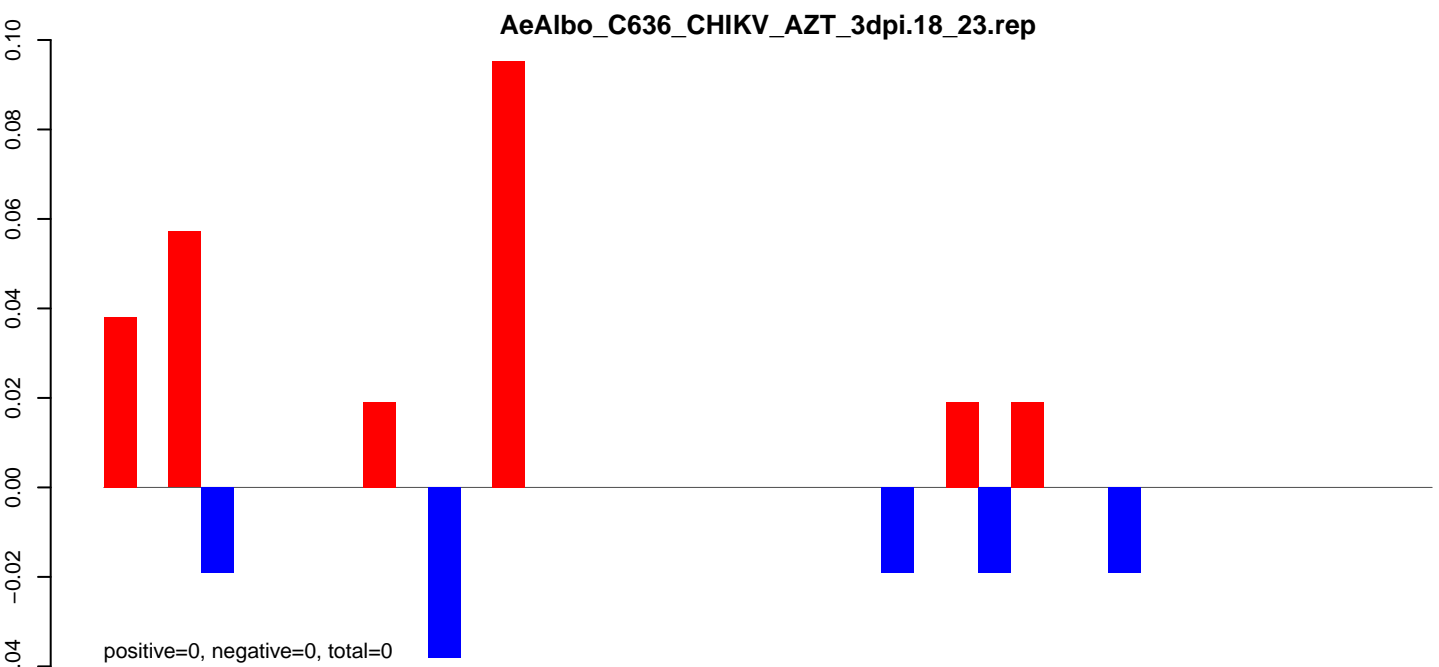

Window size=25, length=1003, TE@ltr-1_family-1603@LTR_Gypsy:1-1003