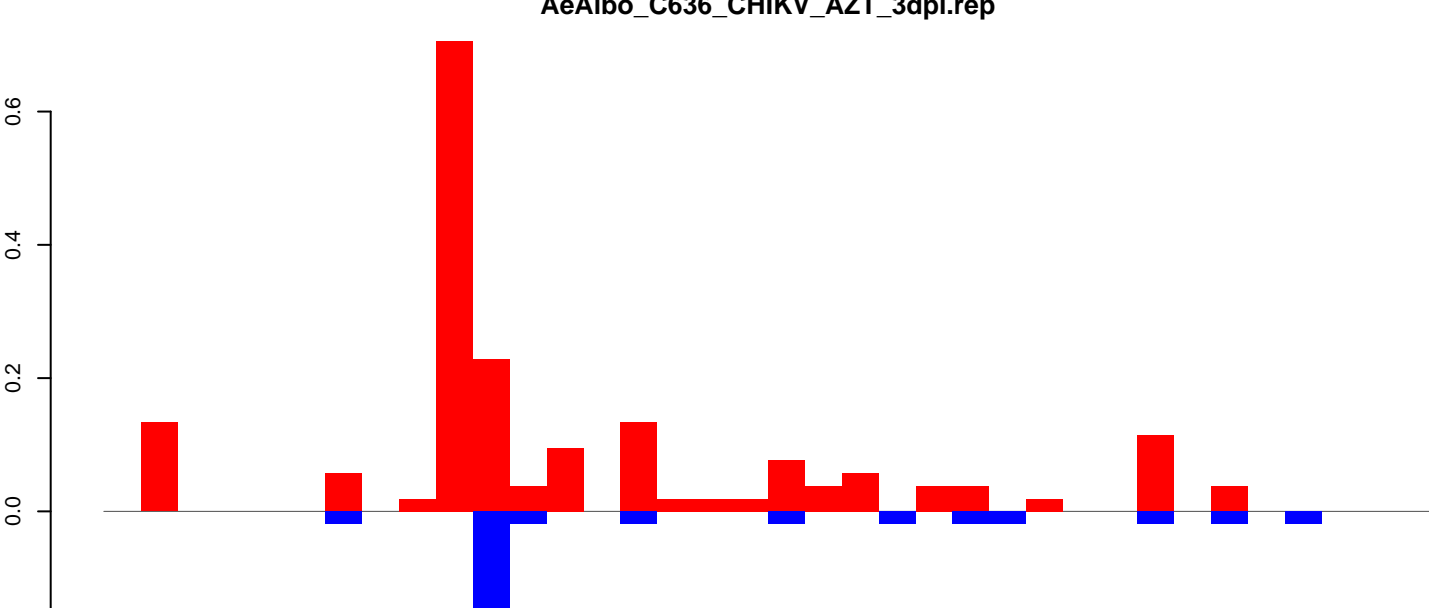

AeAlbo_C636_CHIKV_AZT_3dpi.rep

positive=2, negative=0, total=2

Window size=25, length=878, TE@rnd-6_family-136@Unknown:1-878

0 200 400 600 800