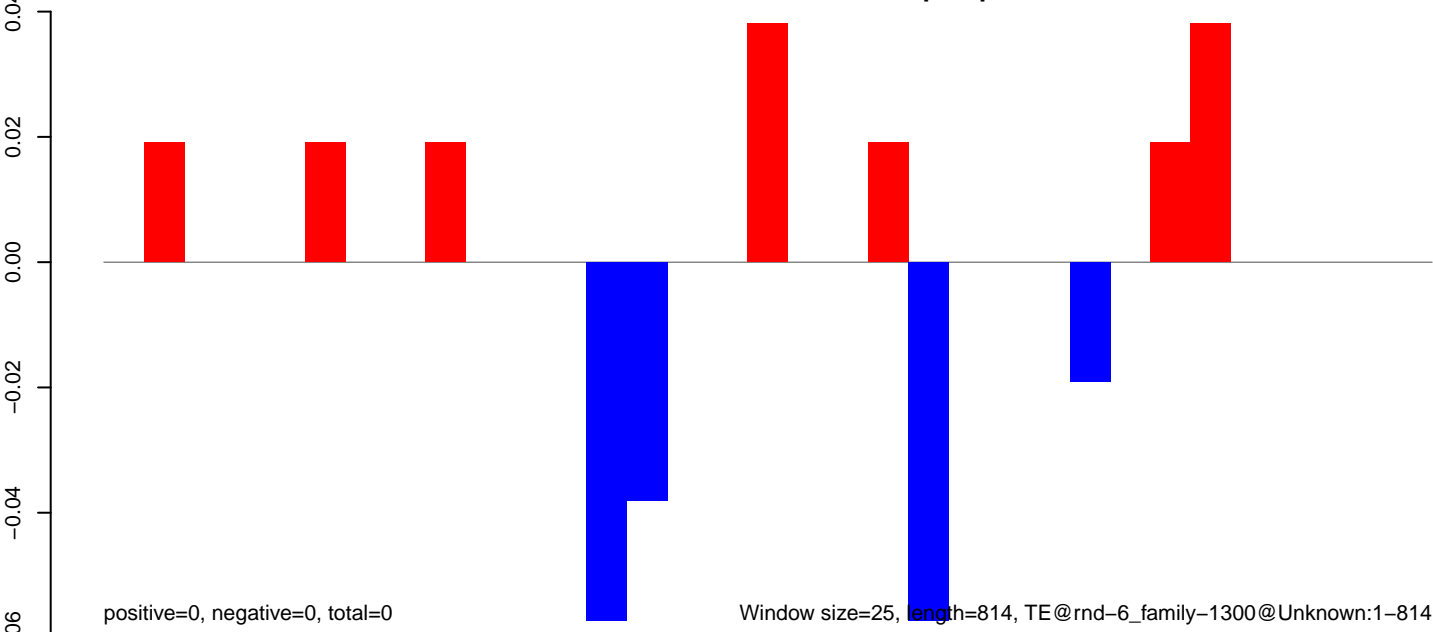

AeAlbo_C636_CHIKV_AZT_3dpi.rep

Window size=25, length=814, TE@rnd-6_family-1300@Unknown:1-814