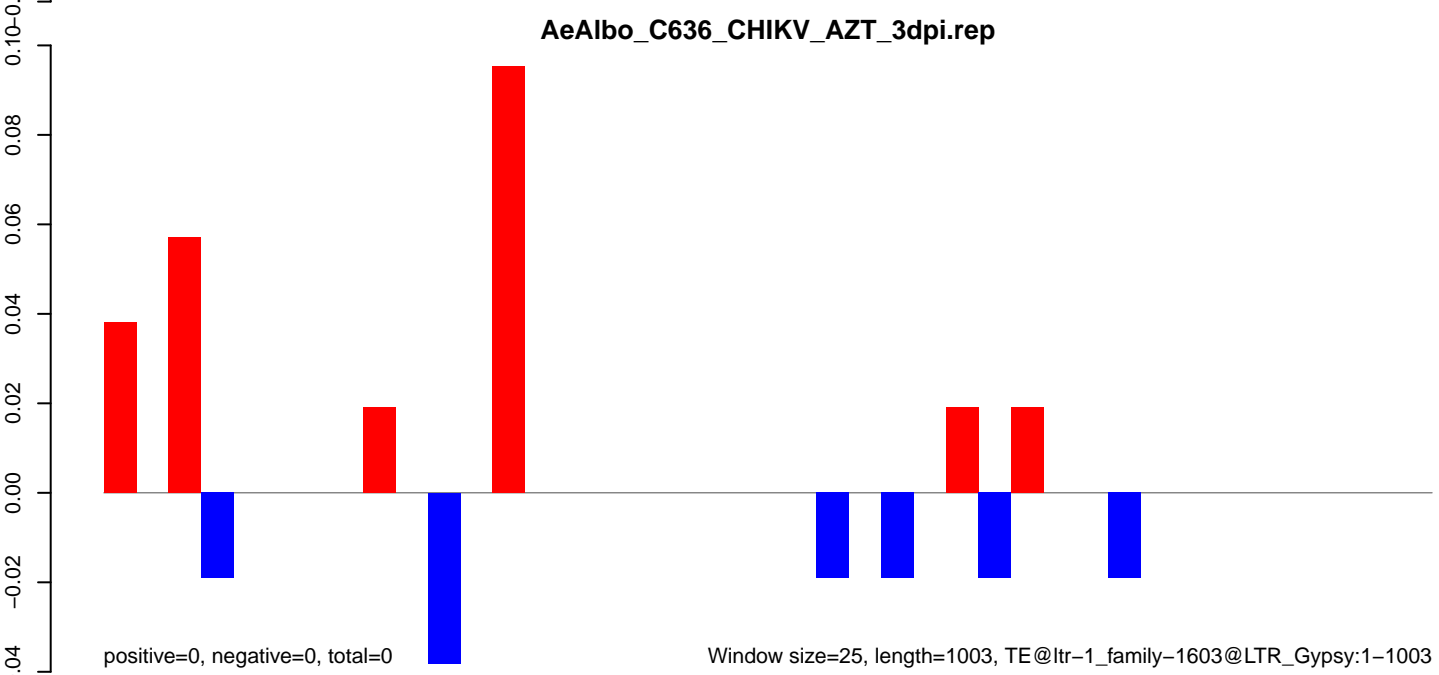

Window size=25, length=1003, TE@ltr-1_family-1603@LTR_Gypsy:1-1003