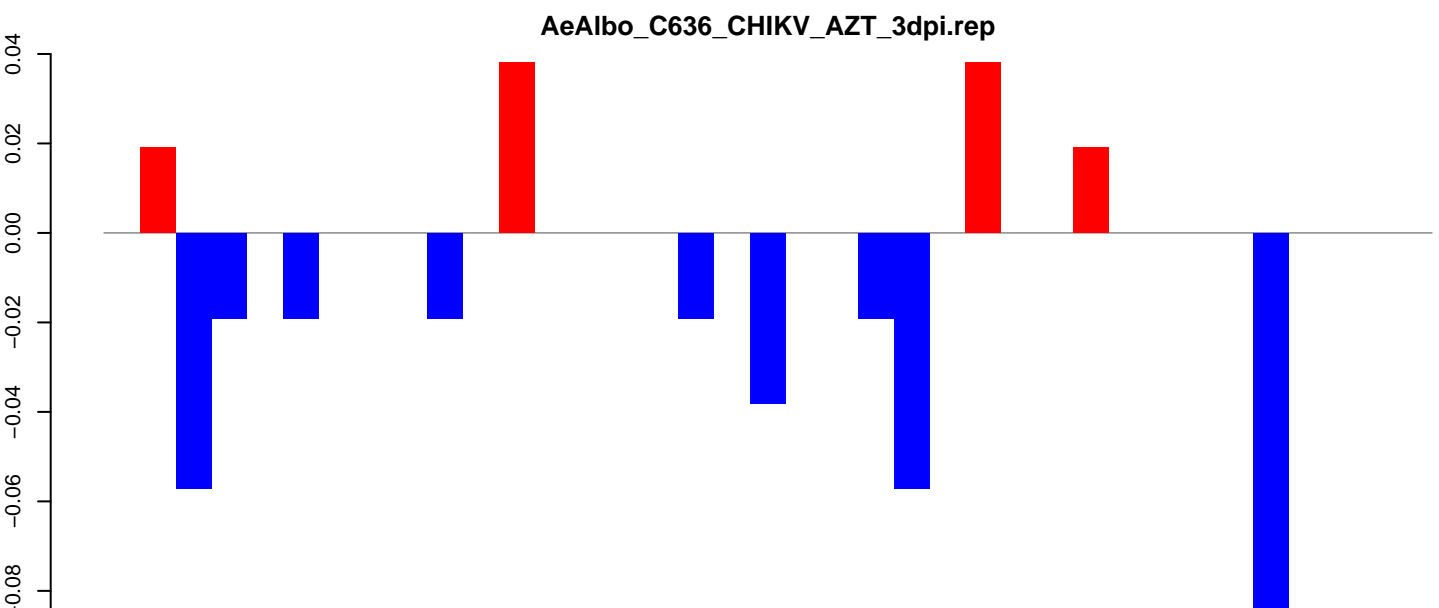

positive=0, negative=0, total=0

Window size=25, length=921, TE@rnd-4_family-136@Unknown:1-921