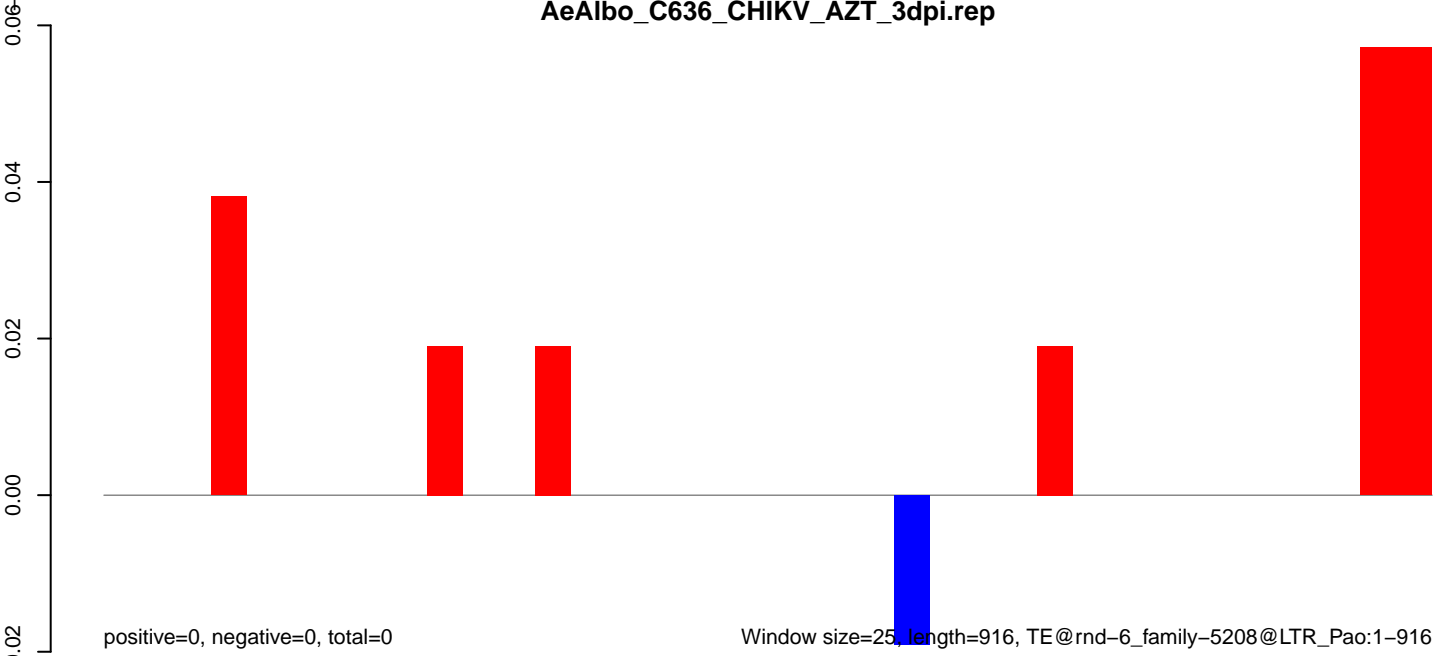

AeAlbo_C636_CHIKV_AZT_3dpi.rep