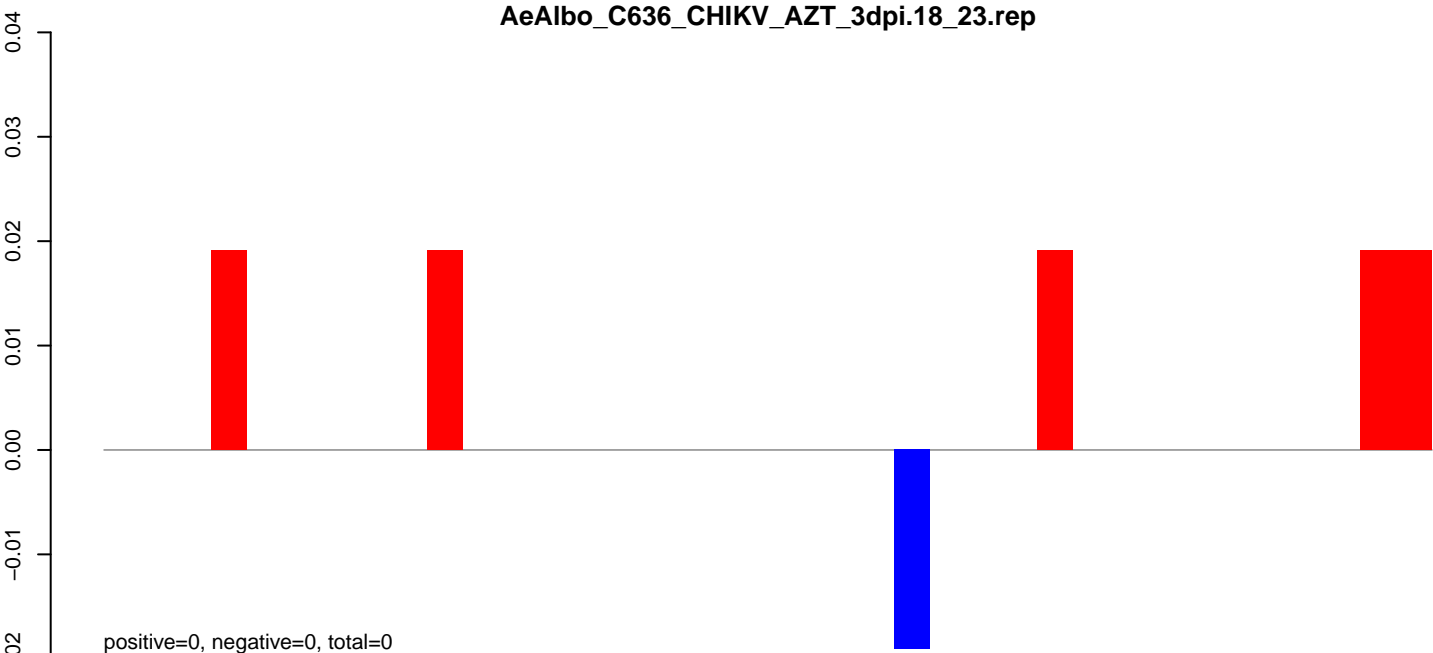

AeAlbo_C636_CHIKV_AZT_3dpi.rep

0.2
0.1
0.0
-0.1
-0.2
-0.3
-0.4

positive=0, negative=1, total=1

Window size=25, length=984, TE@rnd-6_family-6602@Unknown:1-984

0 200 400 600 800 1000

AeAlbo_C636_CHIKV_AZT_3dpi.18_23.rep