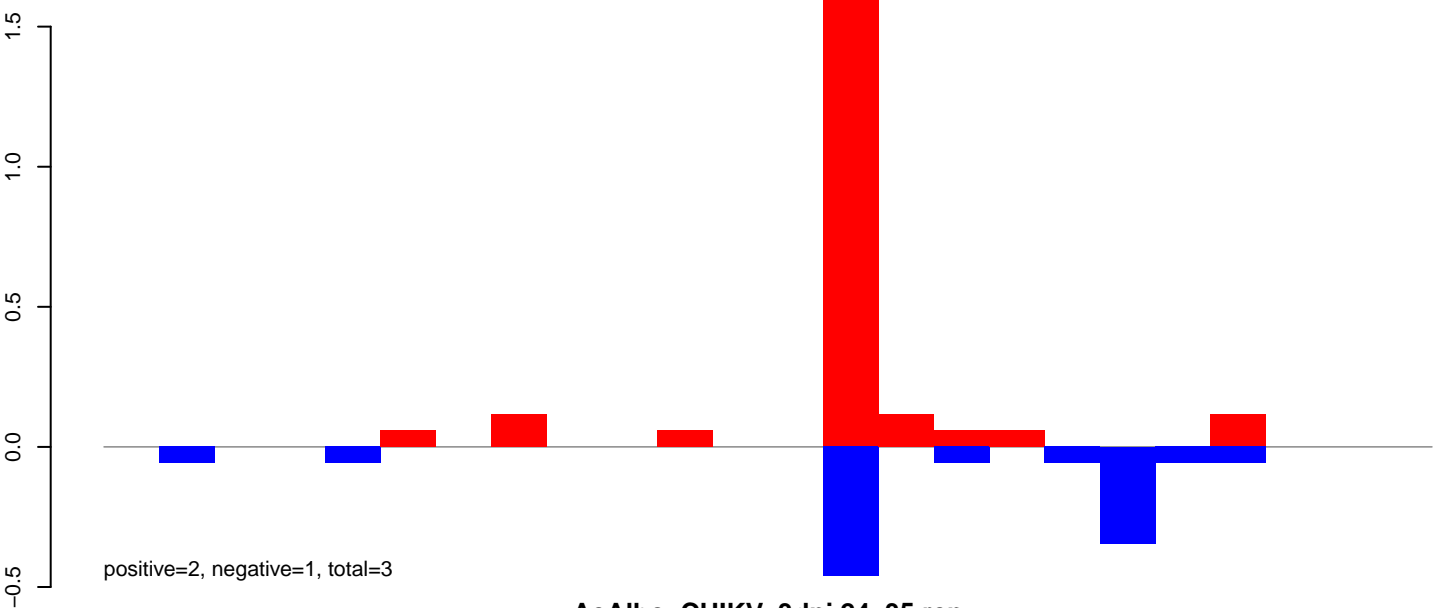

AeAlbo_CHIKV_3dpi.18_23.rep