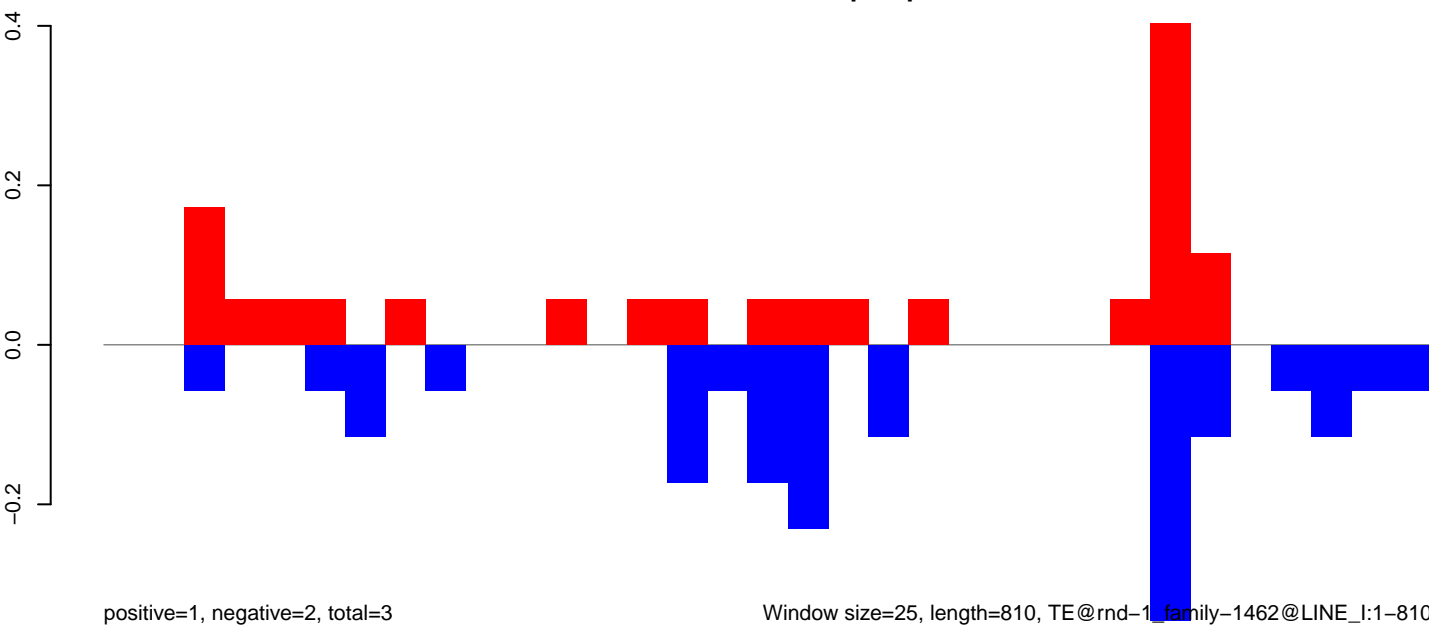

Window size=25, length=716, TE@rnd-1_family-1657@Unknown:1-716

AeAlbo_CHIKV_3dpi.18_23.rep

AeAlbo_CHIKV_3dpi.24_35.rep

AeAlbo_CHIKV_3dpi.rep

Window size=25, length=810, TE@rnd-1 family-1462@LINE_I:1-810

0 200 400 600 800