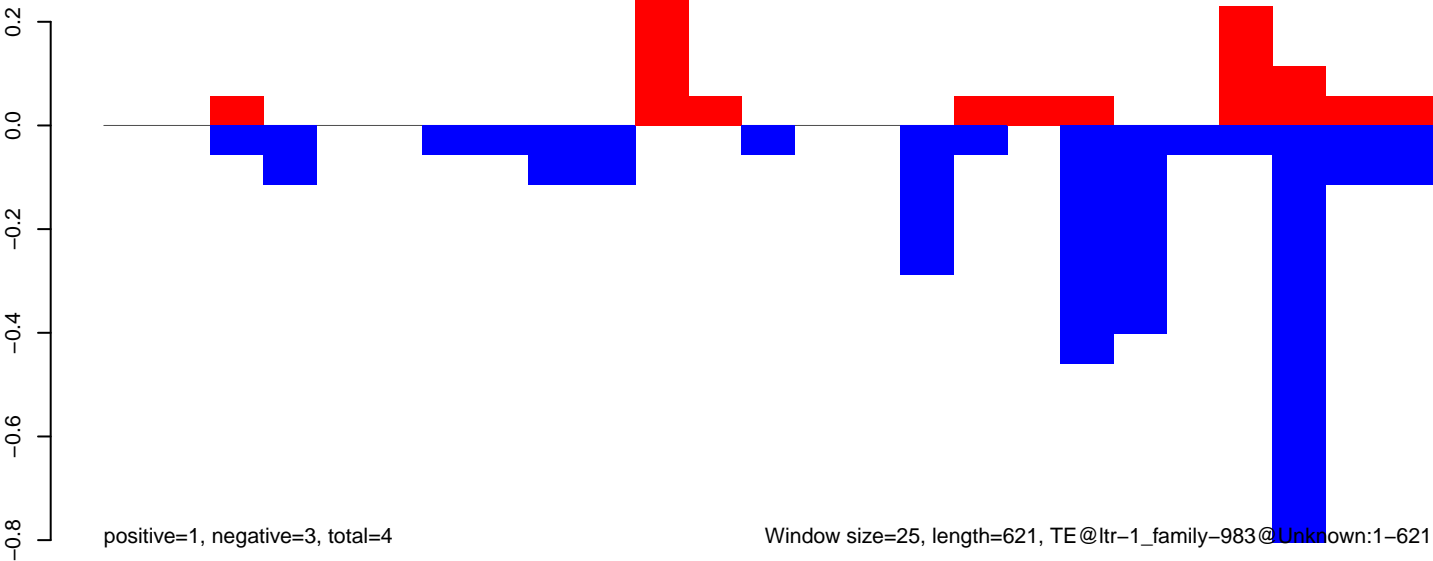

positive=1, negative=3, total=4

Window size=25, length=621, TE@ltr-1_family-983@Unknown:1-621