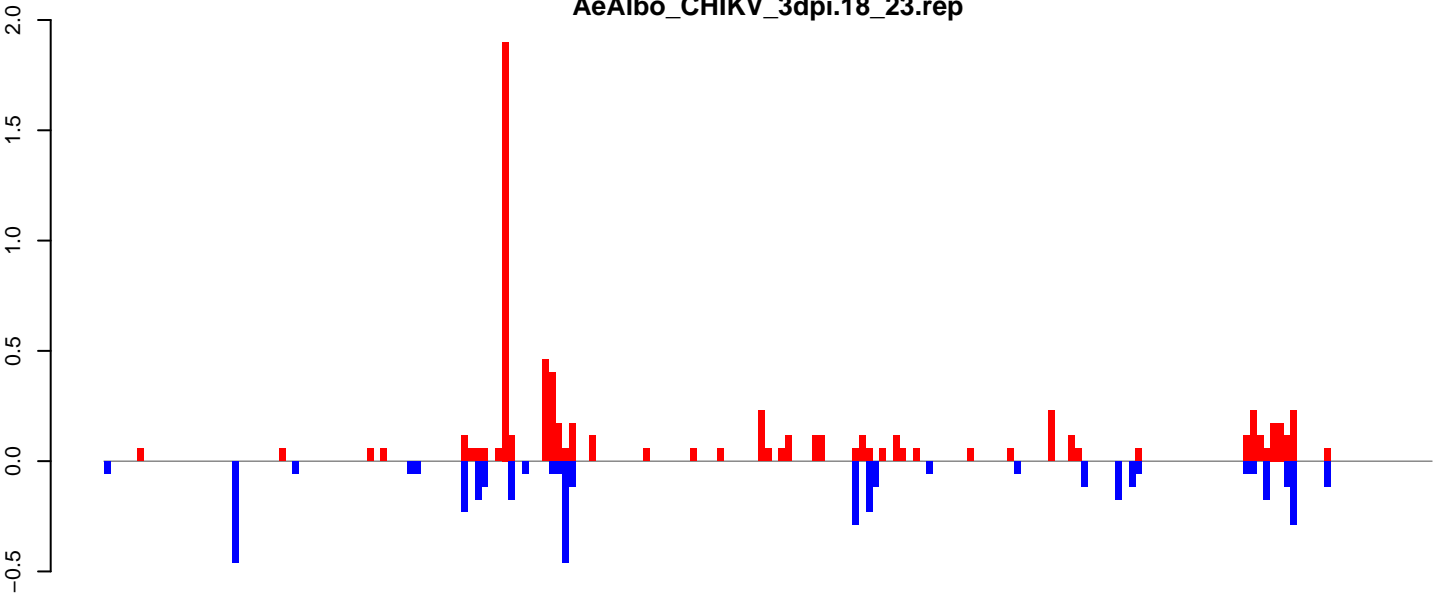

AeAlbo_CHIKV_3dpi.18_23.rep

positive=7, negative=4, total=11