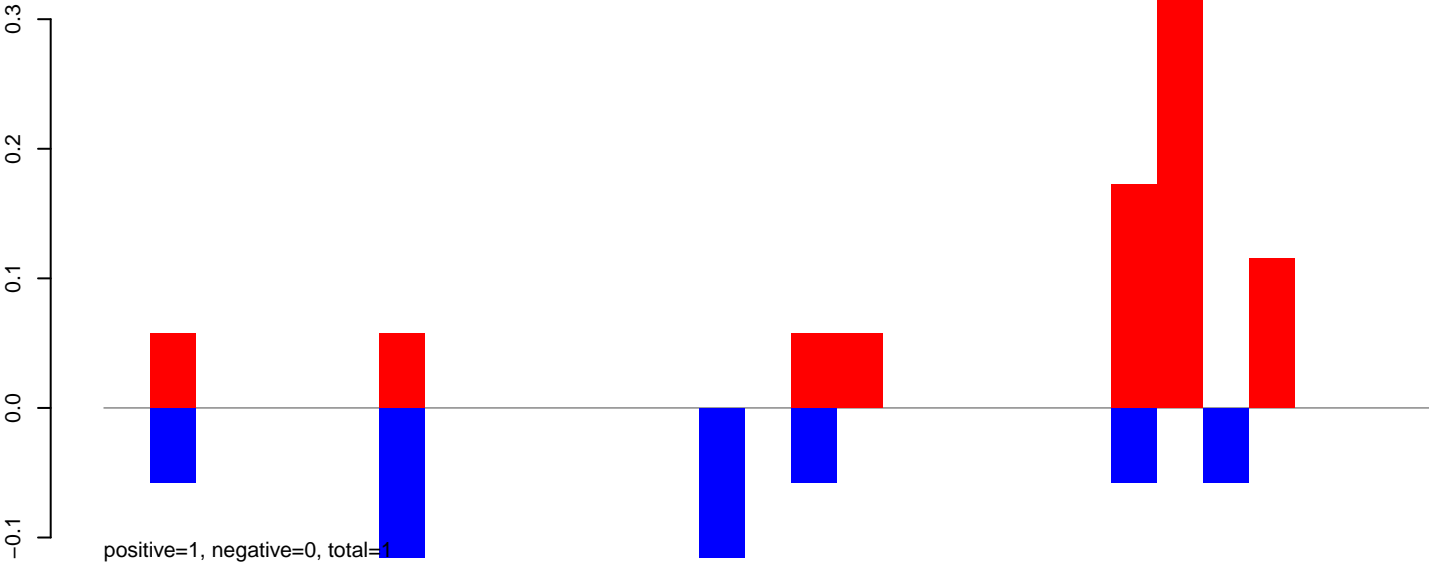

AeAlbo_CHIKV_3dpi.18_23.rep