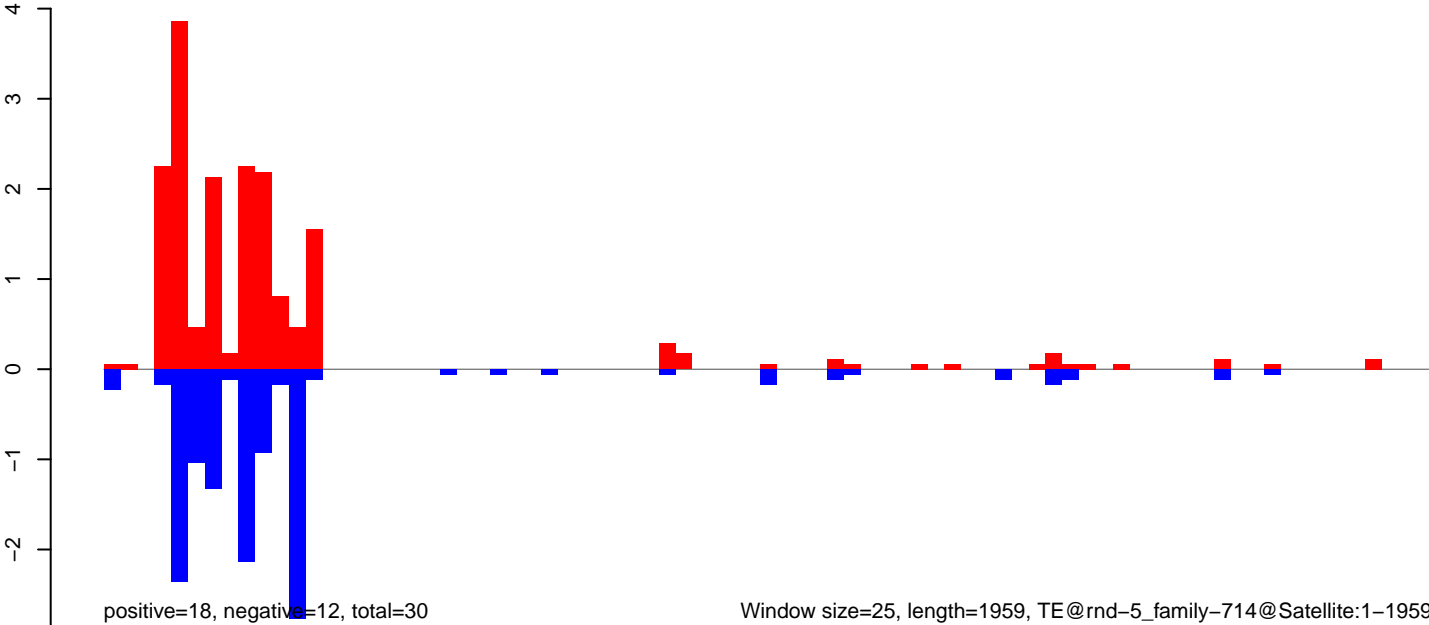

AeAlbo_CHIKV_3dpi.rep

Window size=25, length=3390, TE@rnd-6_family-3194@LTR_Gypsy1-3390

AeAlbo_CHIKV_3dpi.18_23.rep

AeAlbo_CHIKV_3dpi.24_35.rep

AeAlbo_CHIKV_3dpi.rep

Window size=25, length=1959, TE@rnd-5_family-714@Satellite:1-1959