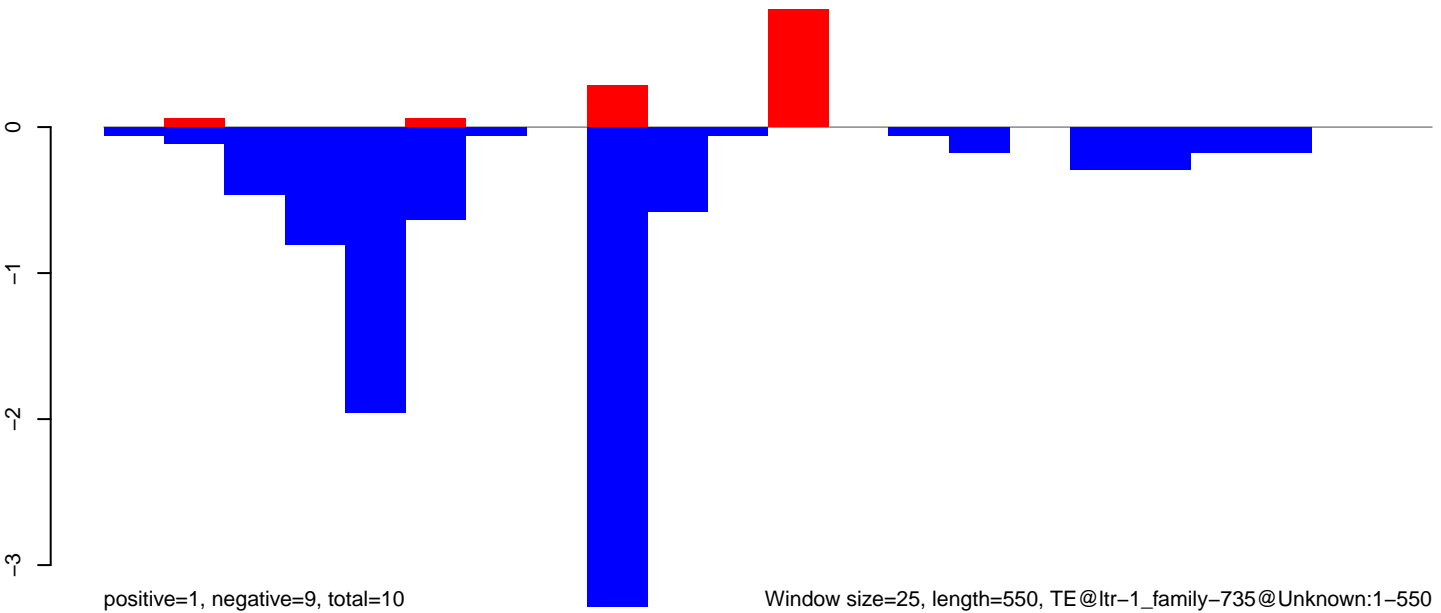

AeAlbo_CHIKV_3dpi.rep

Window size=25, length=550, TE@ltr-1_family-735@Unknown:1-550