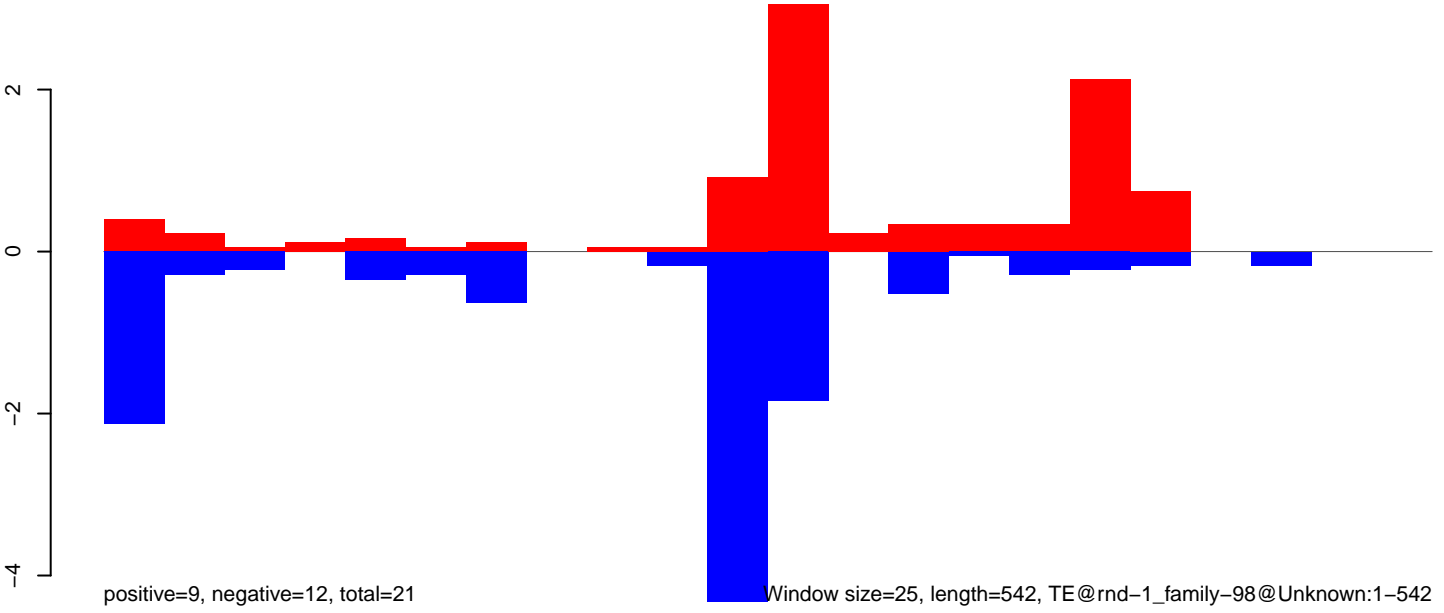

AeAlbo_CHIKV_3dpi.rep

Window size=25, length=542, TE@rnd-1_family-98@Unknown:1-542