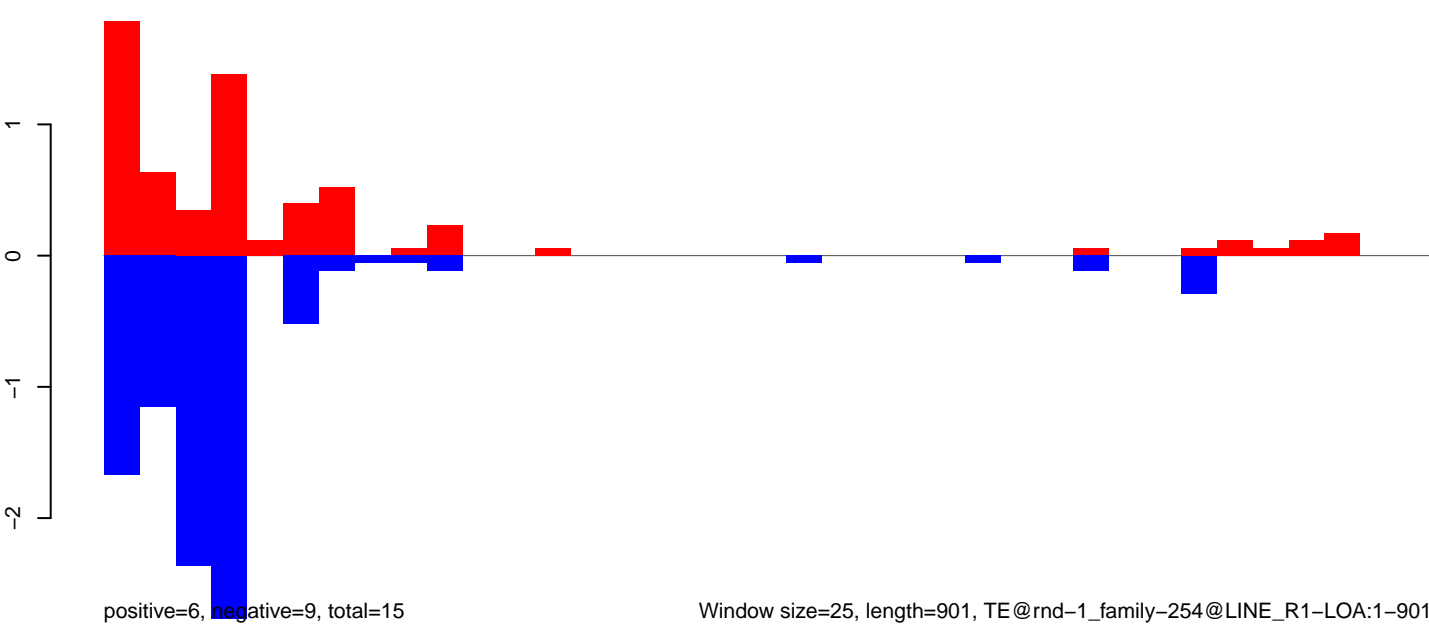

Window size=25, length=741, TE@rnd-1_family-689@DNA:1-741

AeAlbo_CHIKV_3dpi.18_23.rep

AeAlbo_CHIKV_3dpi.24_35.rep

AeAlbo_CHIKV_3dpi.rep

Window size=25, length=901, TE@rnd-1_family-254@LINE_R1-LOA:1-901

AeAlbo_CHIKV_3dpi.18_23.rep