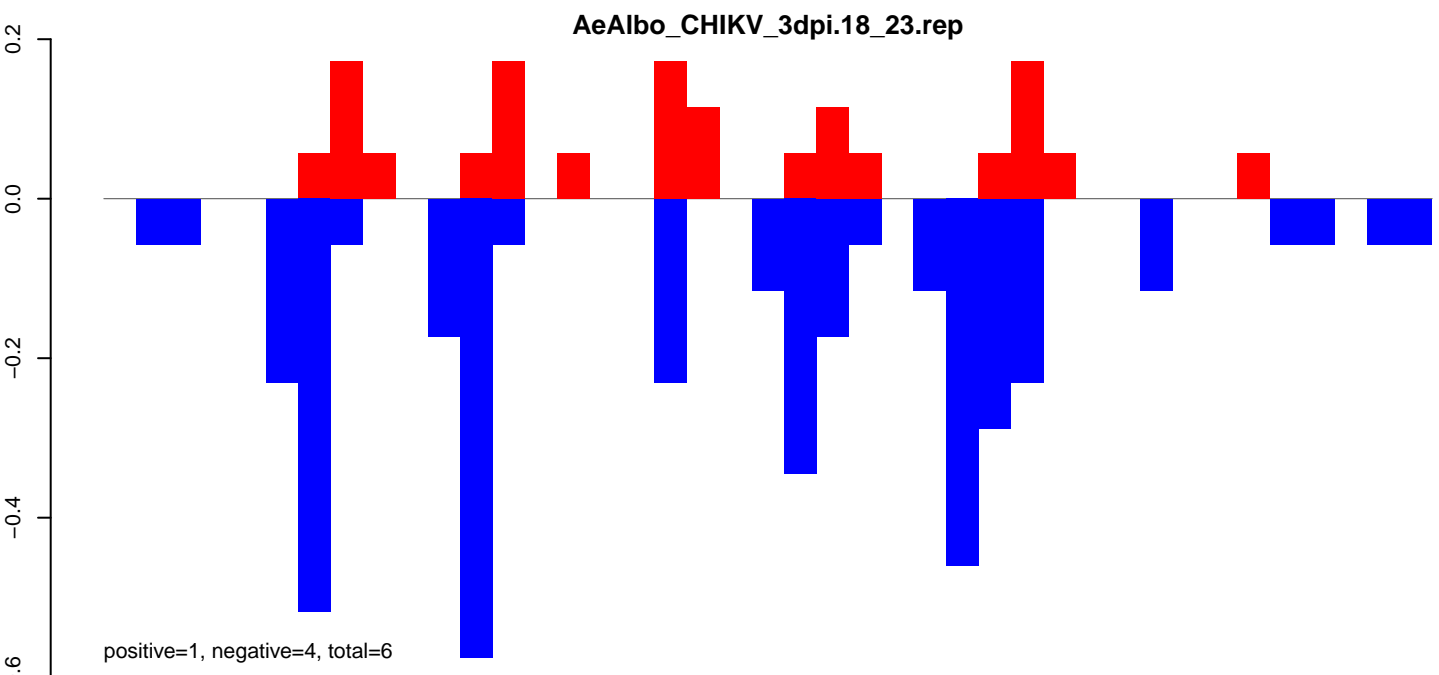

AeAlbo_CHIKV_3dpi.24_35.rep

AeAlbo_CHIKV_3dpi.rep

Window size=25, length=1638, TE@rnd-6_family-782@DNA_TcMar-Tc1:1-1638

0 500 1000 1500

Window size=25, length=1013, TE@rnd-6_family-319@Unknown:1-1013

AeAlbo_CHIKV_3dpi.18_23.rep