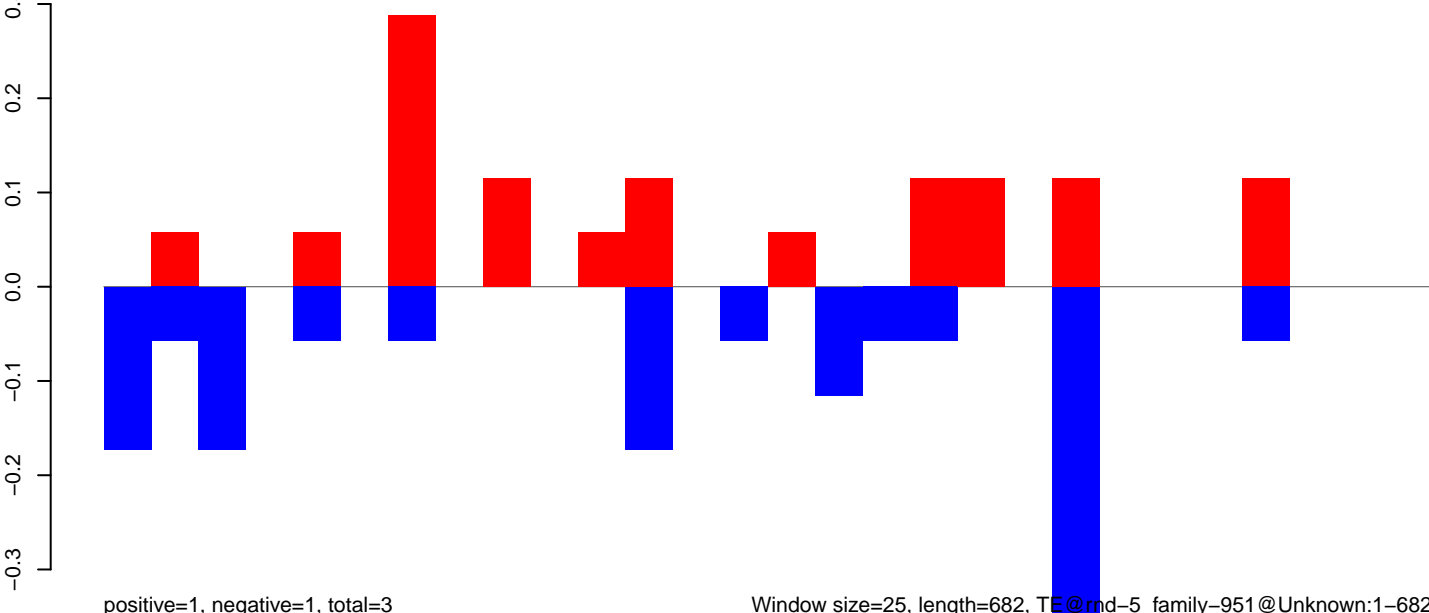

AeAlbo_CHIKV_3dpi.rep

Window size=25, length=682, TE@md-5_family-951@Unknown:1-682