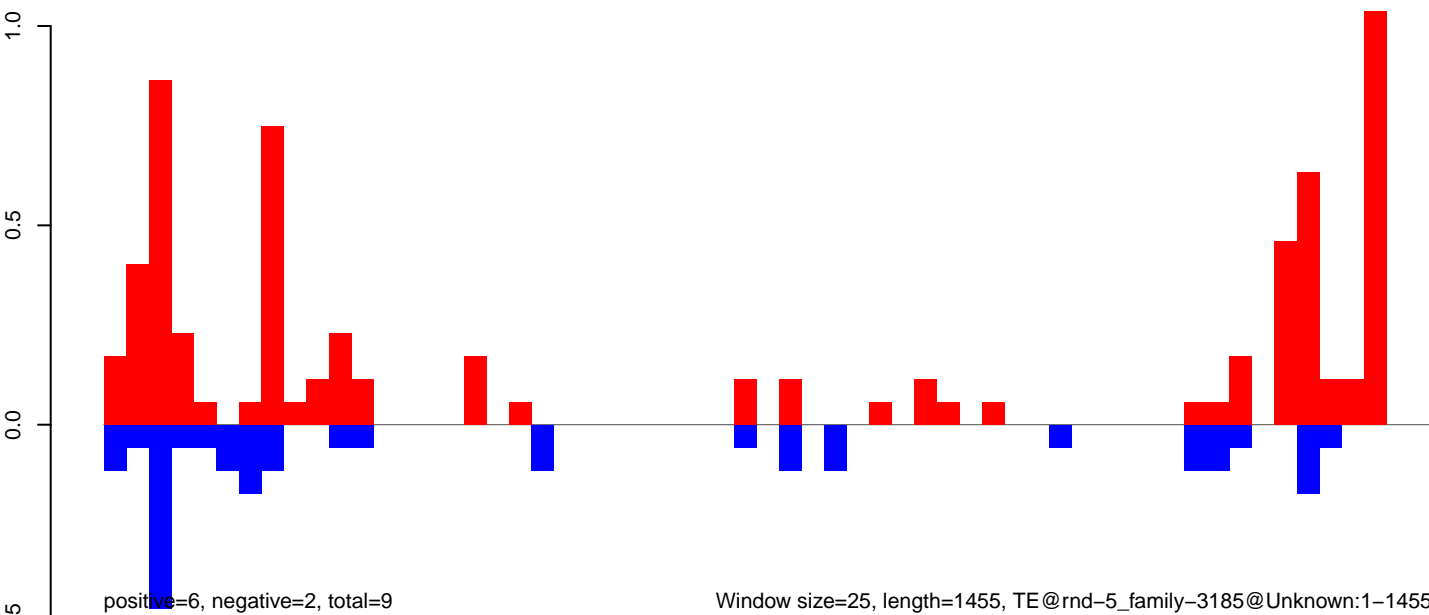

AeAlbo_CHIKV_3dpi.rep