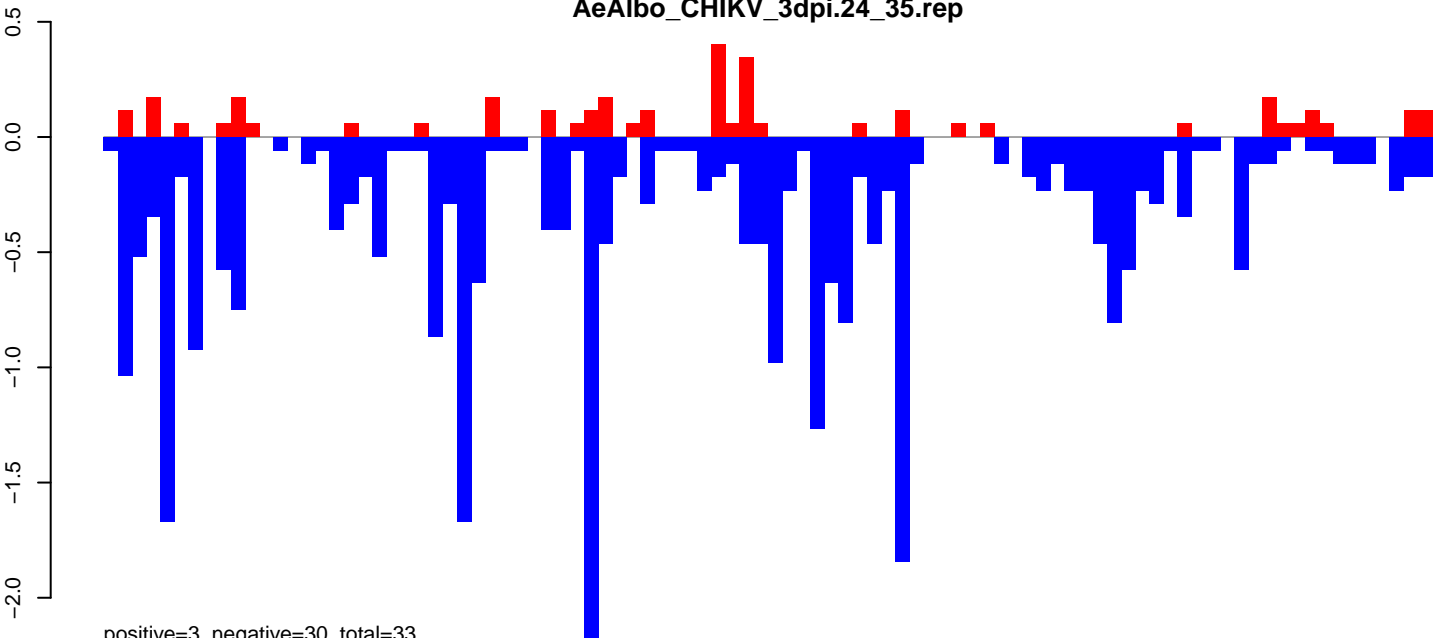

AeAlbo_CHIKV_3dpi.24_35.rep

positive=3, negative=30, total=33