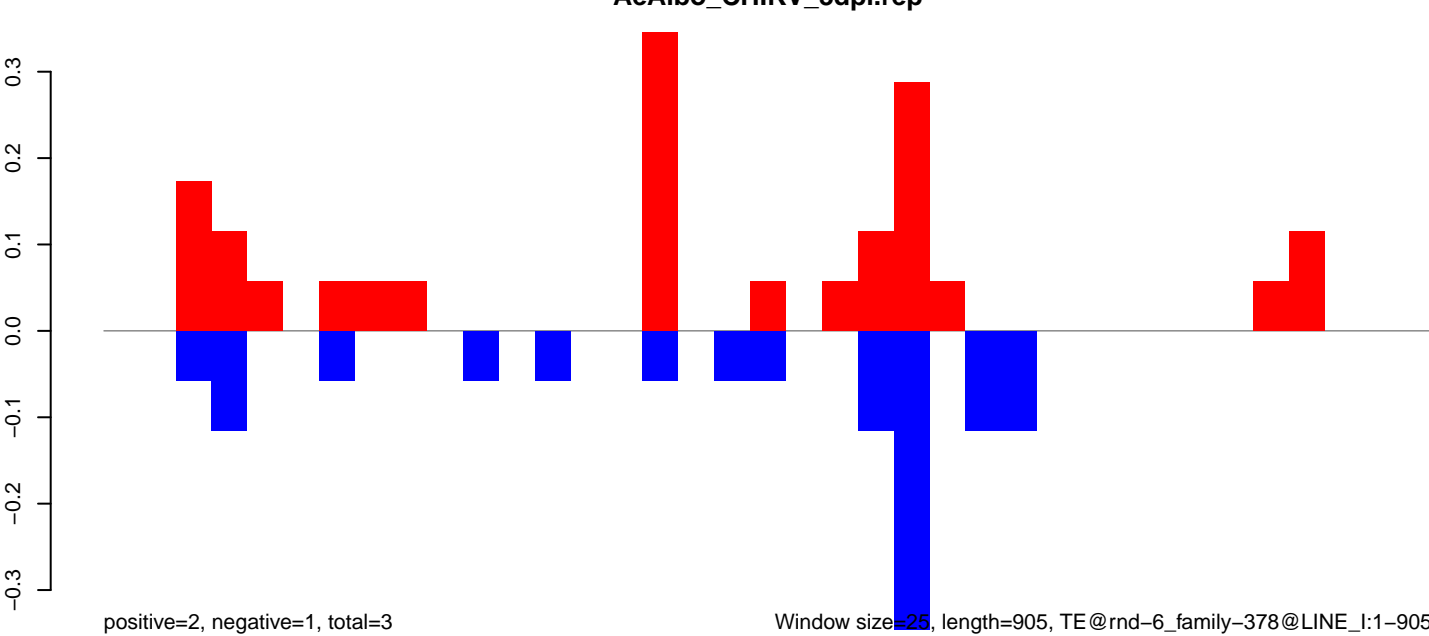

AeAlbo_CHIKV_3dpi.rep

Window size=25, length=905, TE@rnd-6_family-378@LINE_I:1-905

AeAlbo_CHIKV_3dpi.18_23.rep

AeAlbo_CHIKV_3dpi.24_35.rep

AeAlbo_CHIKV_3dpi.rep

Window size=25, length=1066, TE@rnd-6_family-2797@DNA_CMC-Chapaev:1-1066