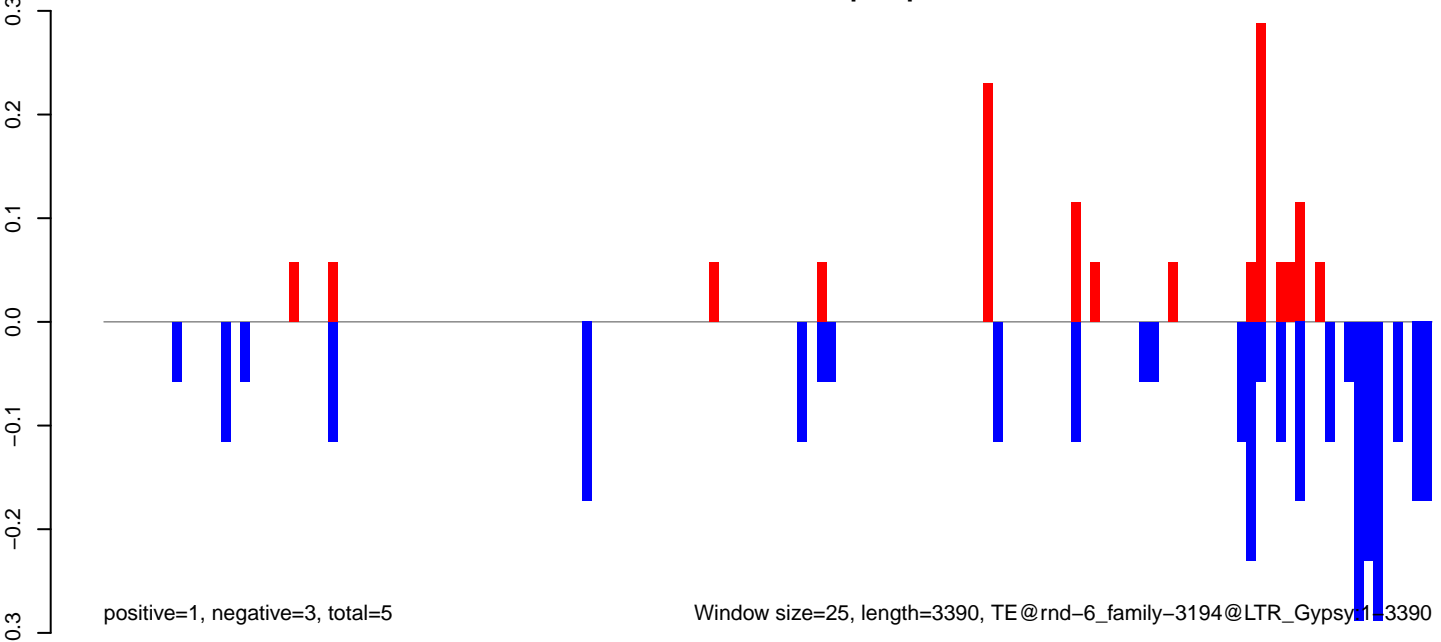

AeAlbo_CHIKV_3dpi.rep

Window size=25, length=3390, TE@rnd-6_family-3194@LTR_Gypsy1-3390

AeAlbo_CHIKV_3dpi.18_23.rep

AeAlbo_CHIKV_3dpi.24_35.rep

AeAlbo_CHIKV_3dpi.rep

Window size=25, length=1959, TE@rnd-5_family-714@Satellite:1-1959