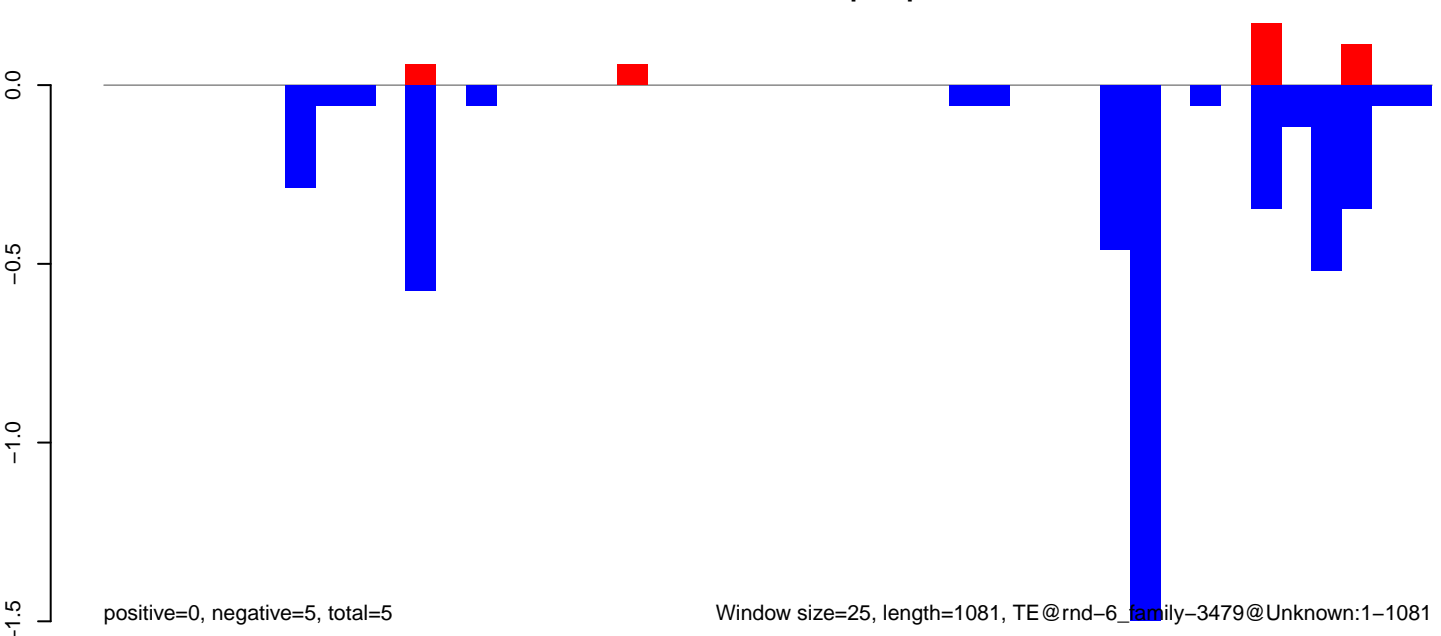

AeAlbo_CHIKV_3dpi.rep

Window size=25, length=1081, TE@rnd-6_family-3479@Unknown:1-1081