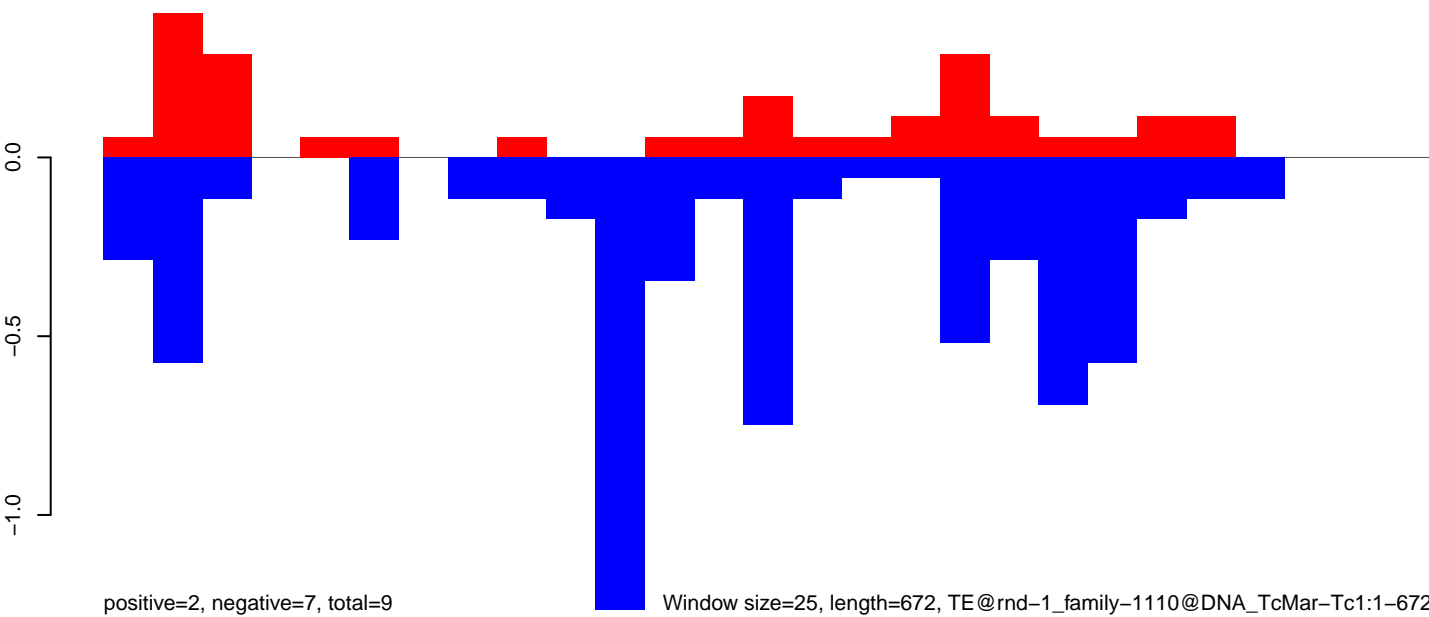

AeAlbo_CHIKV_3dpi.rep

Window size=25, length=672, TE@rnd-1_family-1110@DNA_TcMar-Tc1:1-672