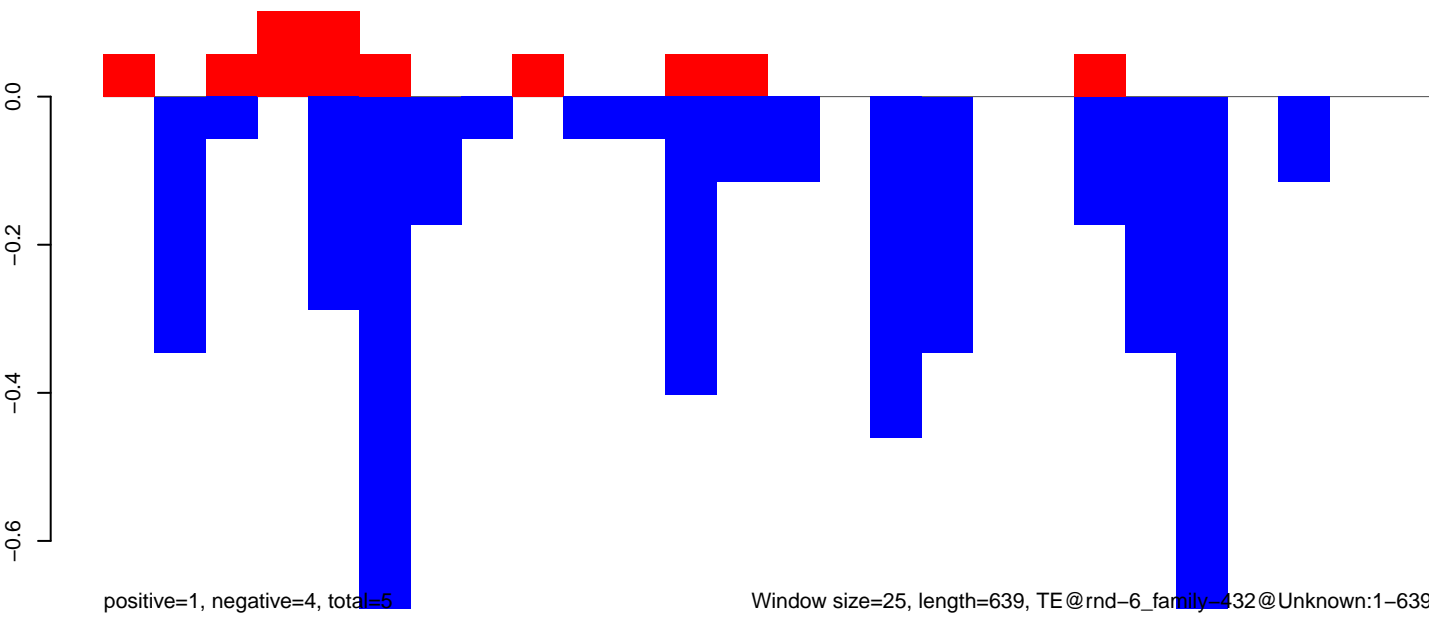

AeAlbo_CHIKV_3dpi.rep

Window size=25, length=639, TE@rnd-6_family-432@Unknown:1-639