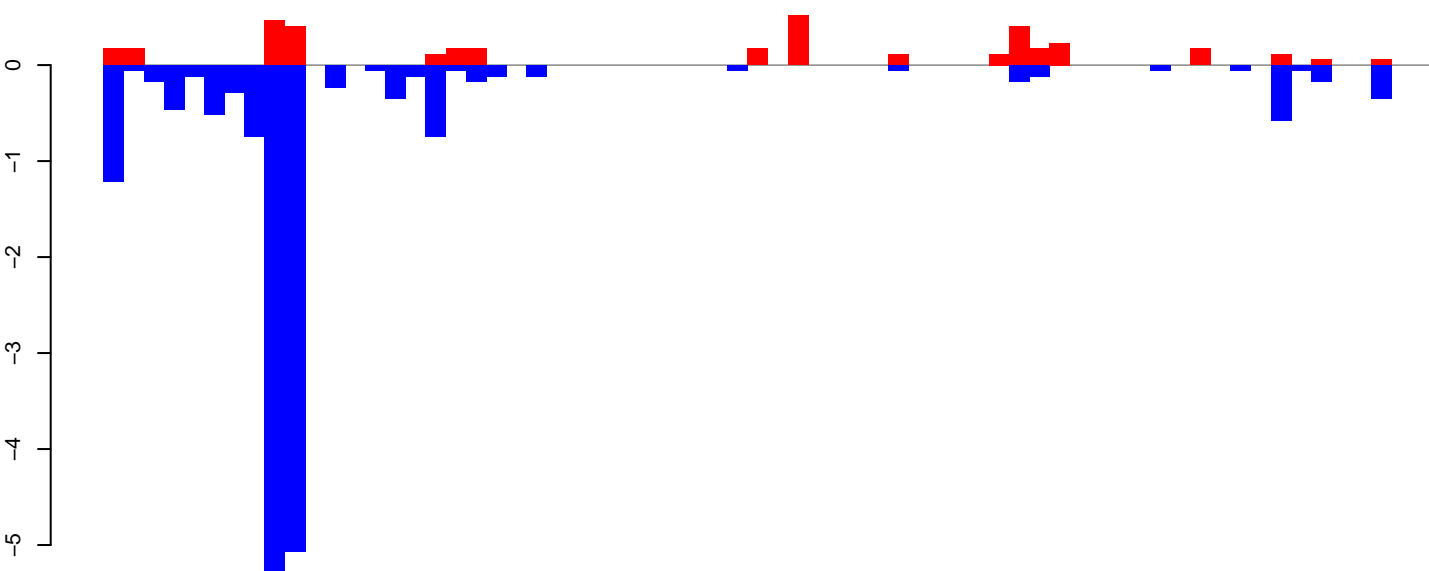

AeAlbo_CHIKV_3dpi.18_23.rep

positive=1, negative=4, total=5

AeAlbo_CHIKV_3dpi.24_35.rep

positive=3, negative=14, total=17

AeAlbo_CHIKV_3dpi.rep

positive=4, negative=18, total=22

Window size=25, length=1649, TE@rnd-5_family-1718@LINE_CR1:1-1649