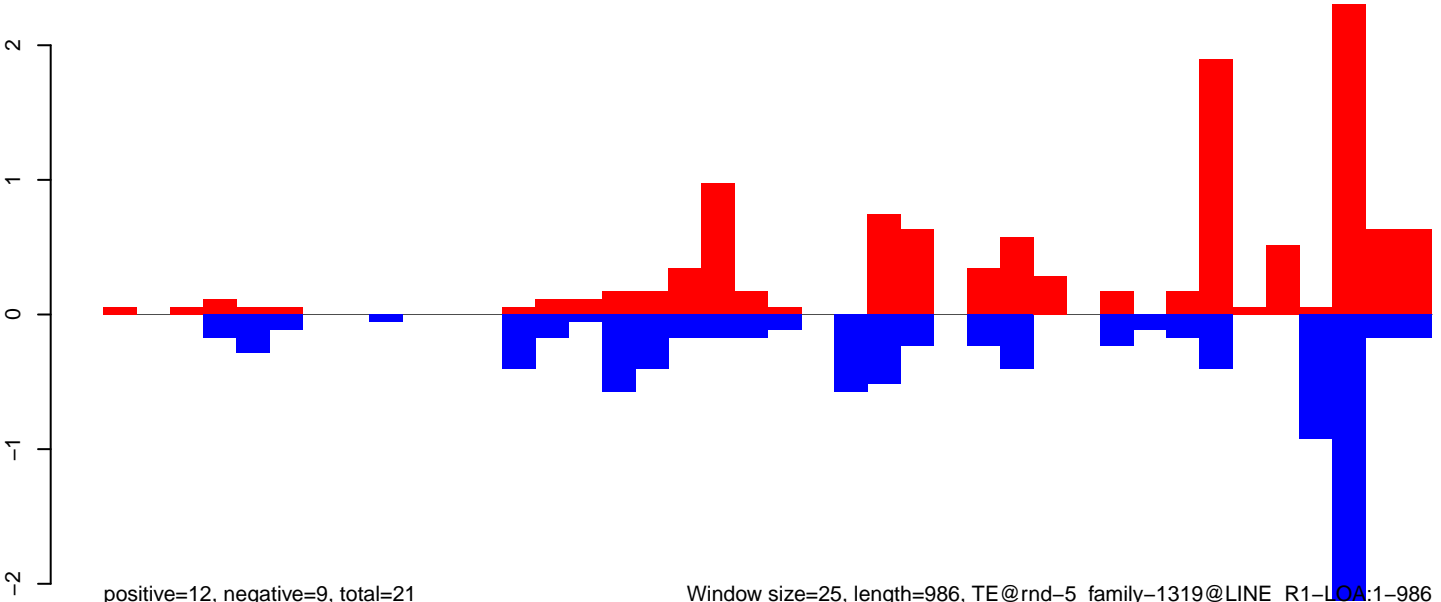

AeAlbo_CHIKV_3dpi.18_23.rep

positive=2, negative=5, total=7

AeAlbo_CHIKV_3dpi.24_35.rep

positive=3, negative=47, total=50

AeAlbo_CHIKV_3dpi.rep

positive=5, negative=52, total=57

Window size=25, length=797, TE@rnd-4_family-91@LINE_Dong-R4:1-797