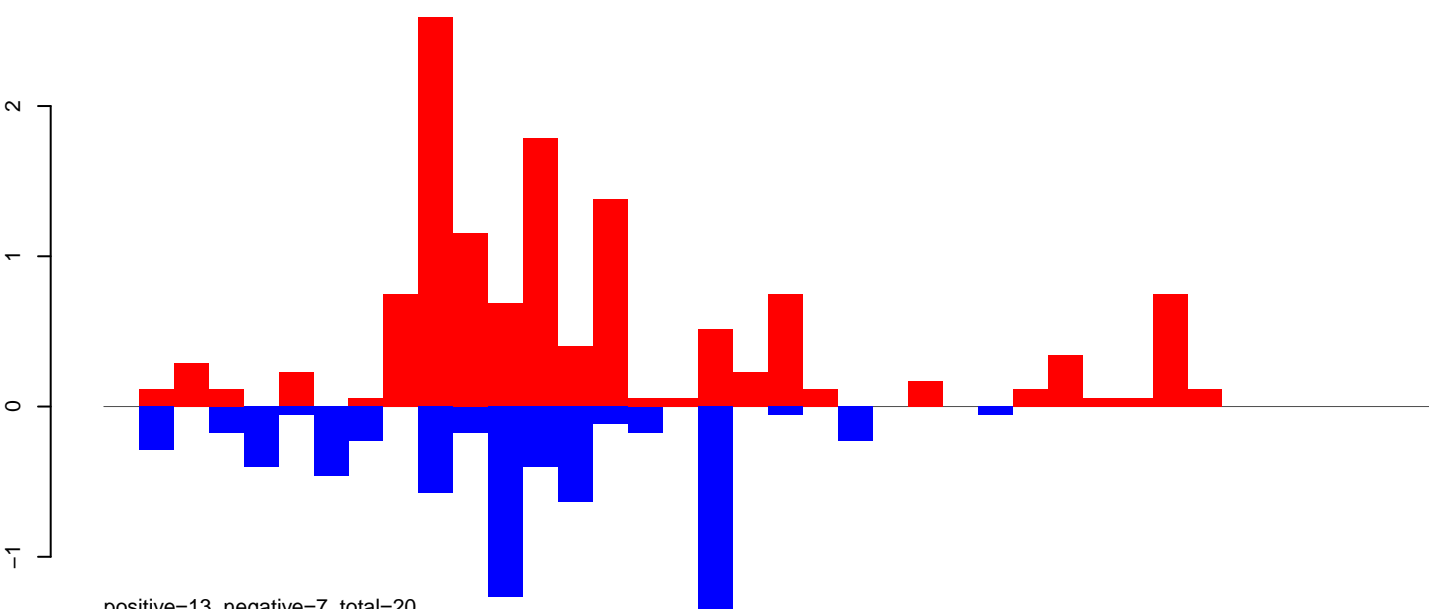

AeAlbo_CHIKV_3dpi.24_35.rep

positive=13, negative=7, total=20