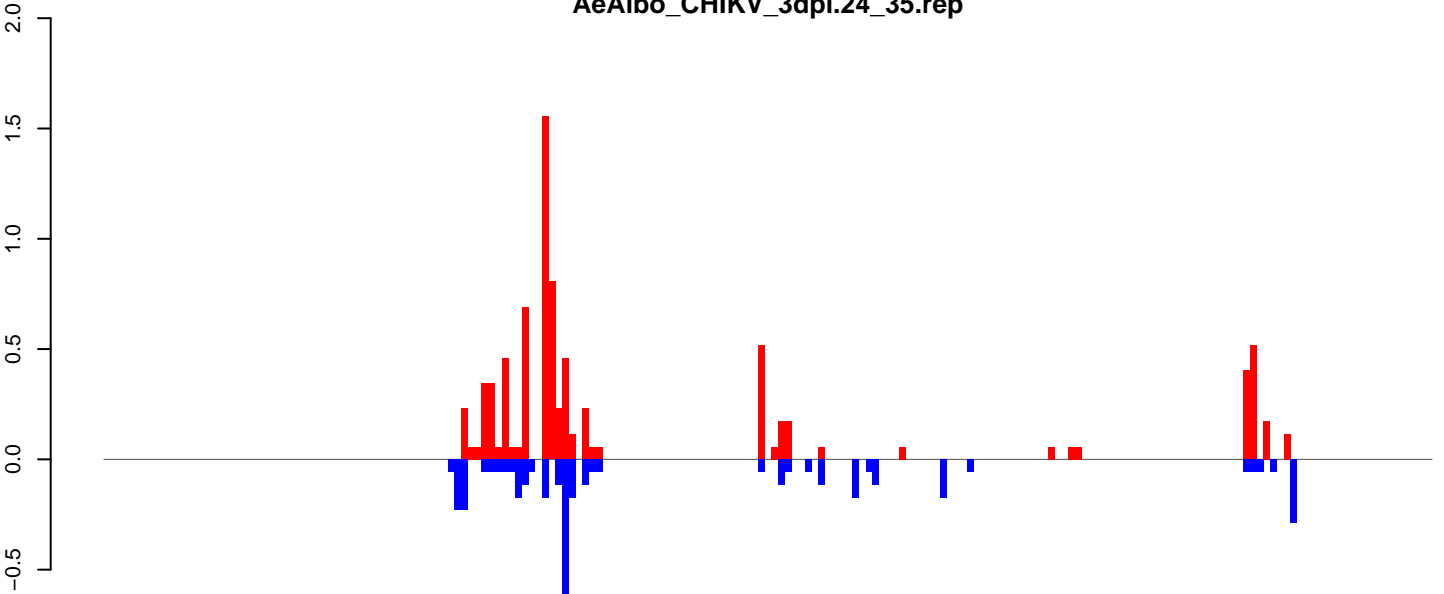

AeAlbo_CHIKV_3dpi.24_35.rep

positive=8, negative=4, total=12