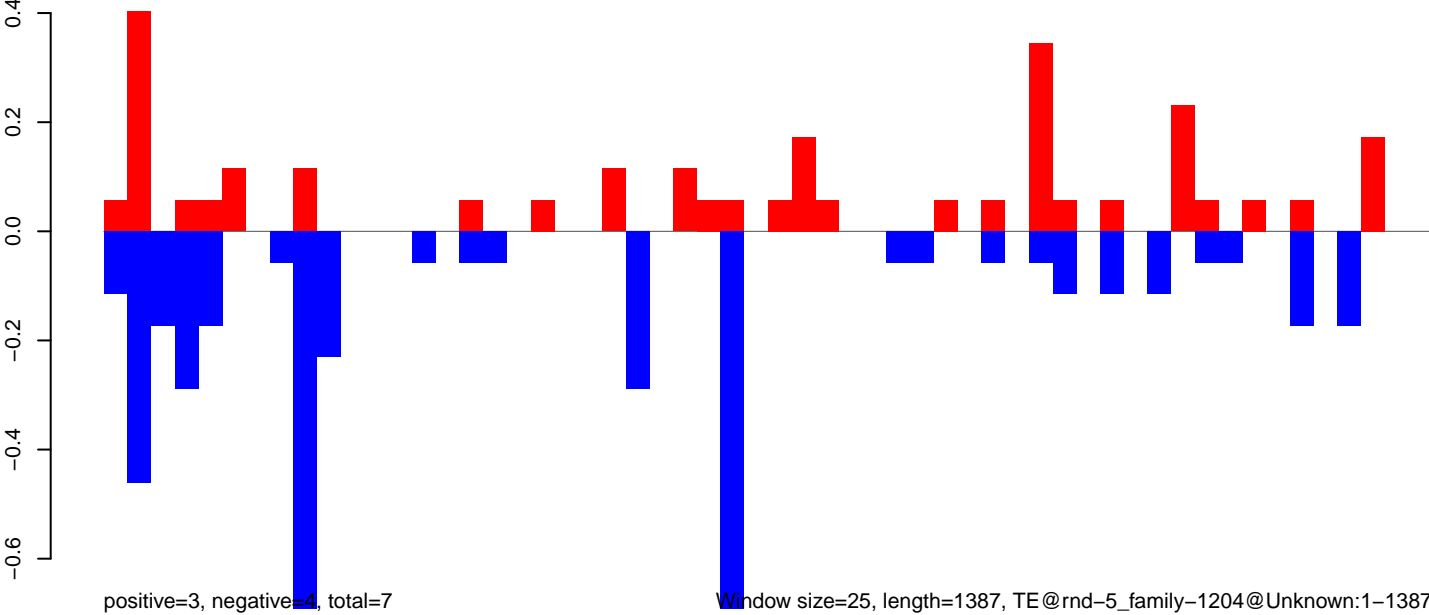

AeAlbo_CHIKV_3dpi.rep

Window size=25, length=1387, TE@rnd-5_family-1204@Unknown:1-1387

0 200 400 600 800 1000 1200 1400