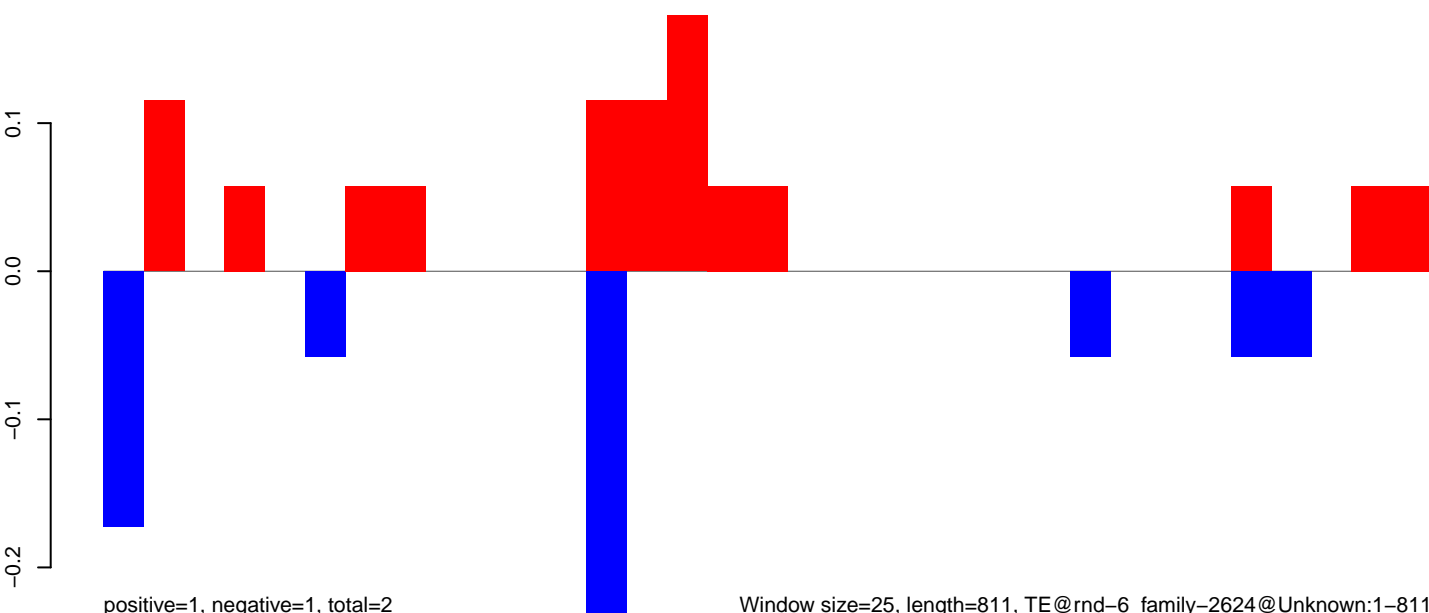

AeAlbo_CHIKV_3dpi.18_23.rep

positive=1, negative=0, total=1

AeAlbo_CHIKV_3dpi.24_35.rep

positive=0, negative=0, total=1

AeAlbo_CHIKV_3dpi.rep

positive=1, negative=1, total=2

Window size=25, length=811, TE@rnd-6_family-2624@Unknown:1-811