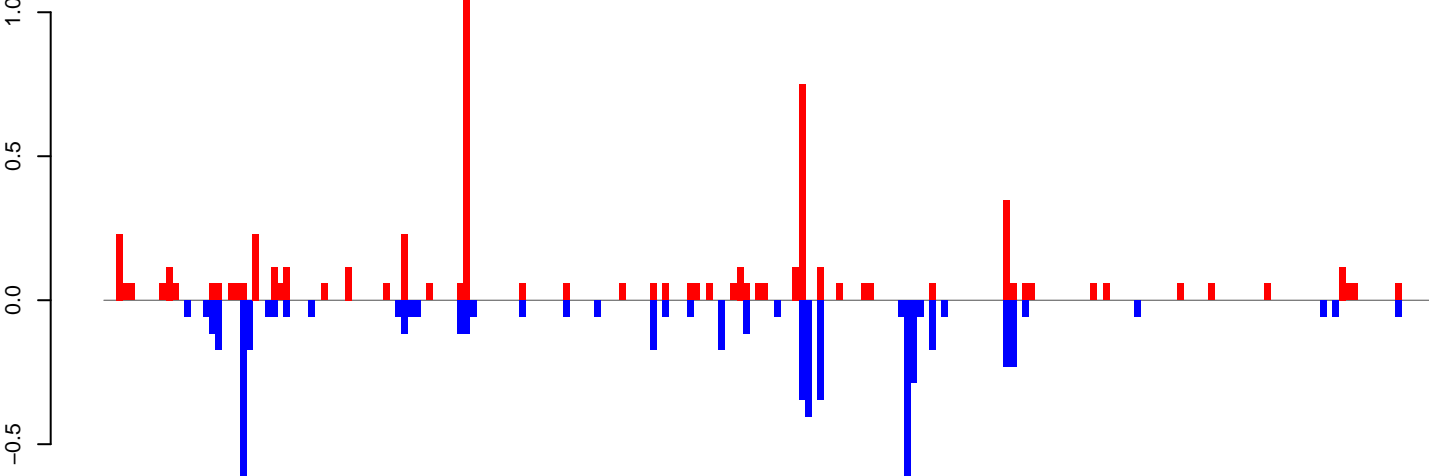

positive=6, negative=6, total=13

Window size=25, length=5339, TE@ltr-1_family-2985@DNA_Zator:1-5339

0 1000 2000 3000 4000 5000