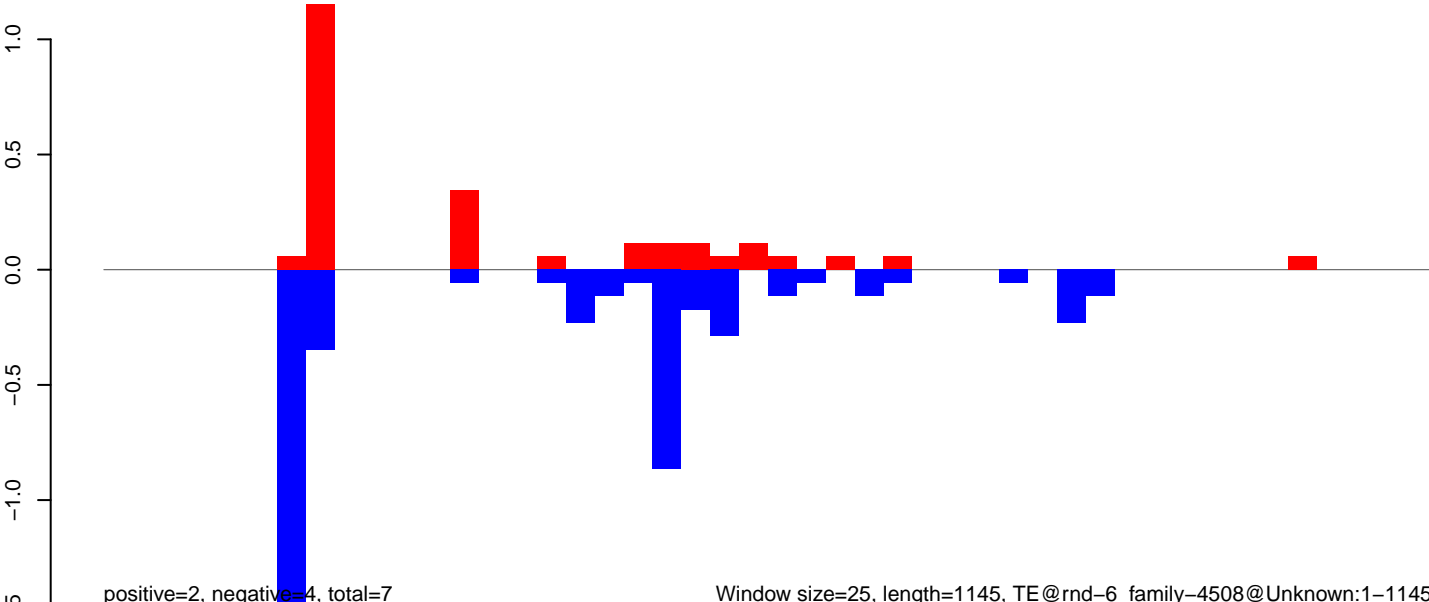

AeAlbo_CHIKV_3dpi.rep

positive=2, negative=4, total=7

Window size=25, length=1145, TE@rnd-6_family-4508@Unknown:1-1145