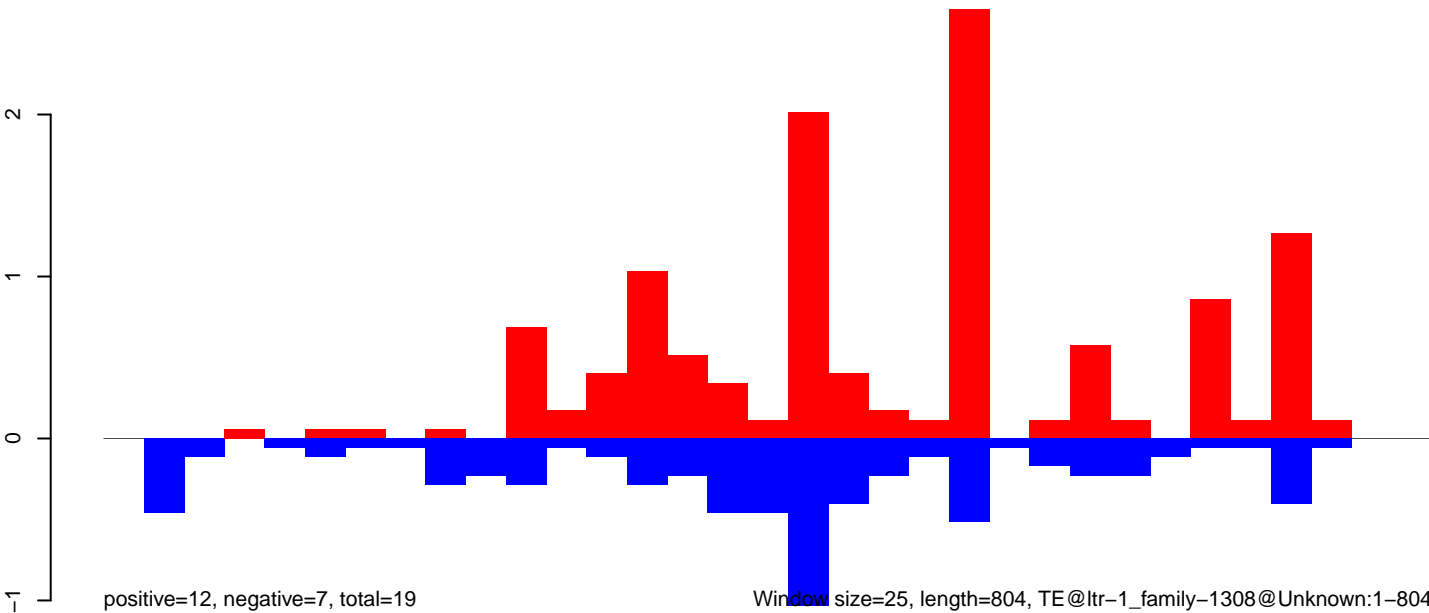

AeAlbo_CHIKV_3dpi.rep

Window size=25, length=804, TE@ltr-1_family-1308@Unknown:1-804

AeAlbo_CHIKV_3dpi.18_23.rep

AeAlbo_CHIKV_3dpi.24_35.rep

AeAlbo_CHIKV_3dpi.rep

Window size=25, length=1018, TE@rnd-6_family-9230@Unknown:1-1018