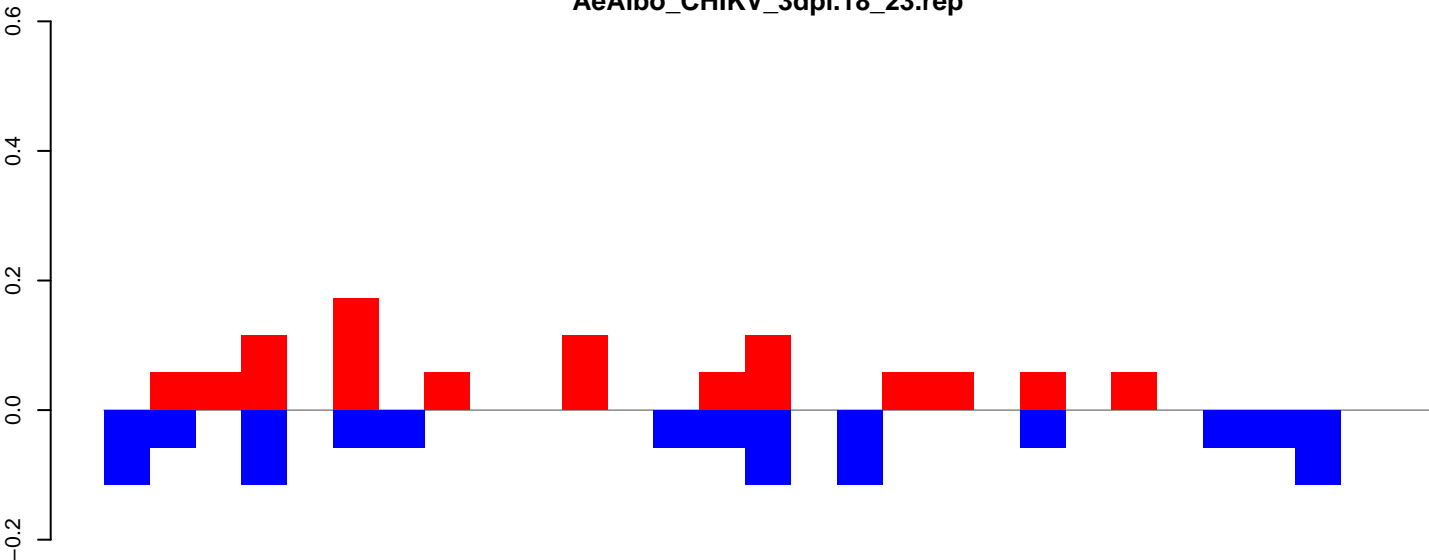

AeAlbo_CHIKV_3dpi.18_23.rep

positive=1, negative=1, total=2