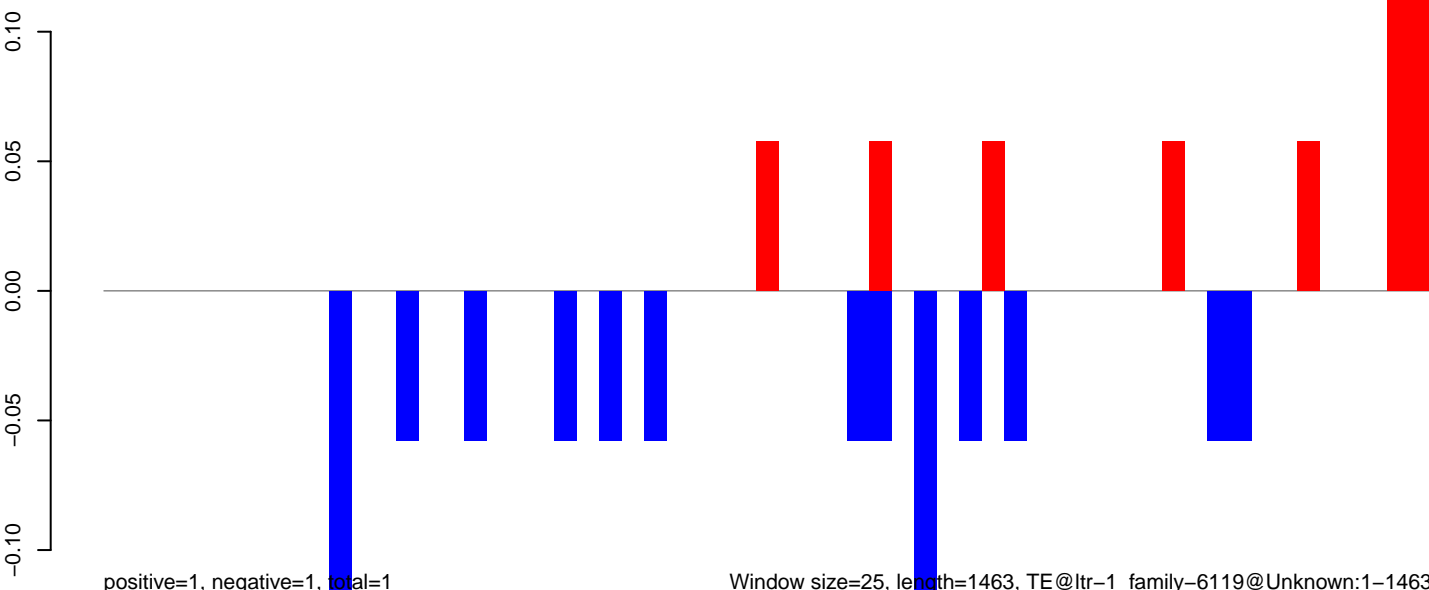

AeAlbo_CHIKV_3dpi.rep

Window size=25, length=1463, TE@ltr-1_family-6119@Unknown:1-1463