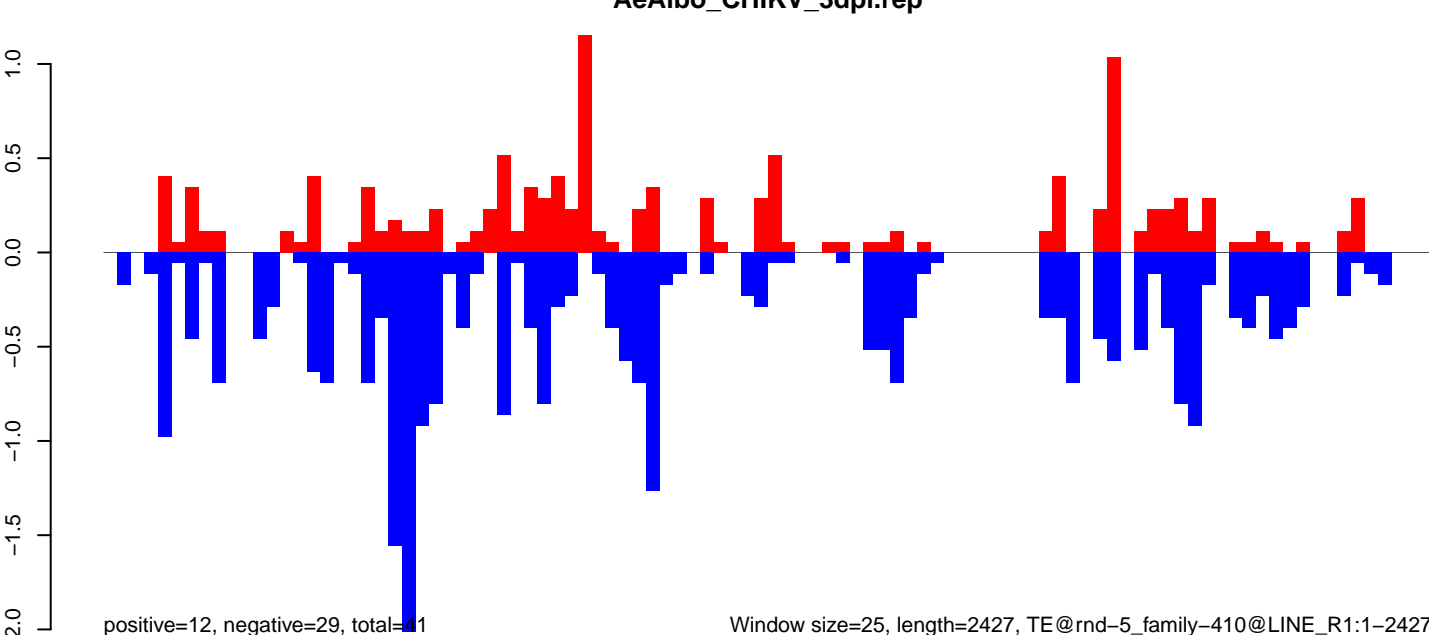

AeAlbo_CHIKV_3dpi.rep

Window size=25, length=2427, TE@rnd-5_family-410@LINE_R1:1-2427

0 500 1000 1500 2000 2500