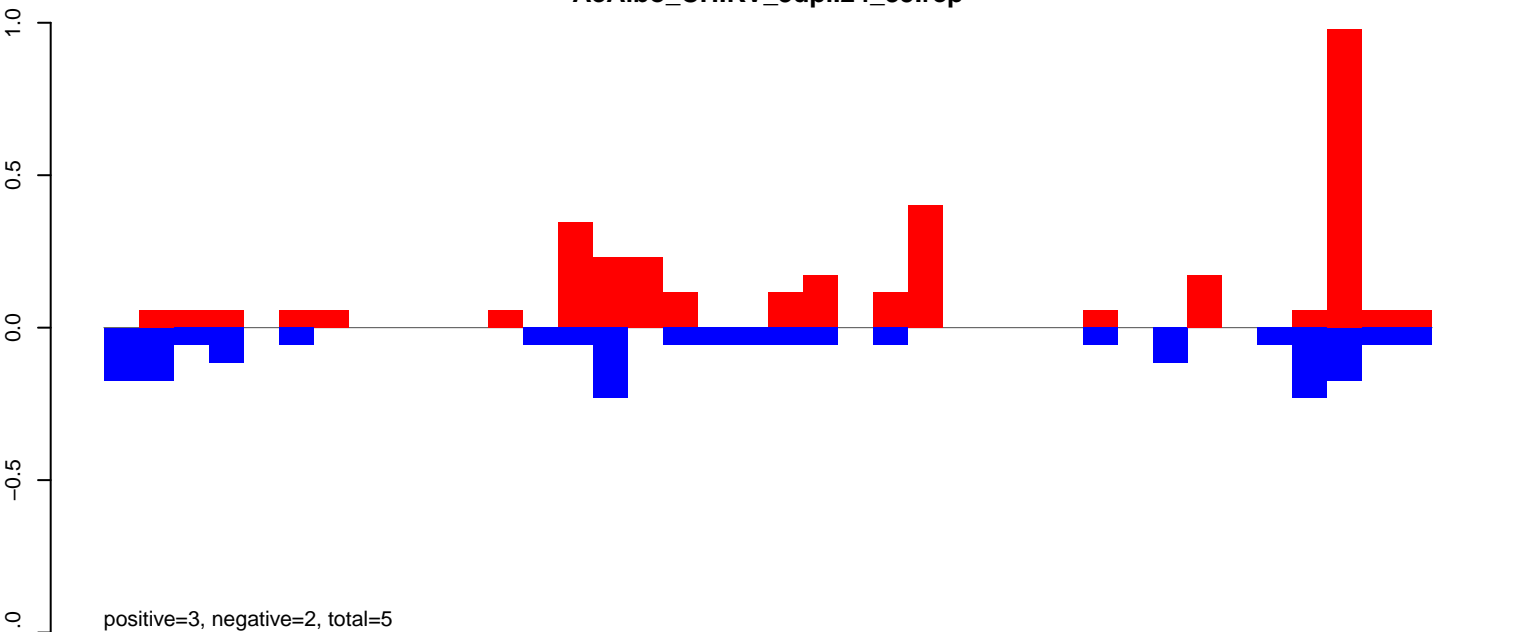

AeAlbo_CHIKV_3dpi.24_35.rep