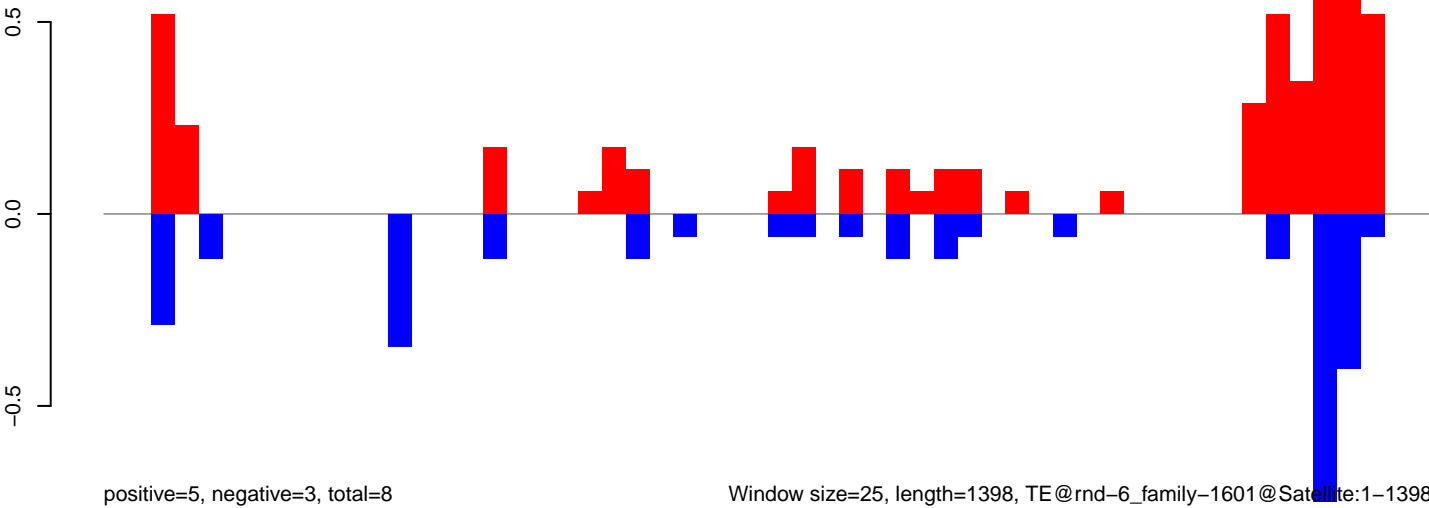

Window size=25, length=1398, TE@rnd-6_family-1601@Satellite:1-1398

0 200 400 600 800 1000 1200 1400