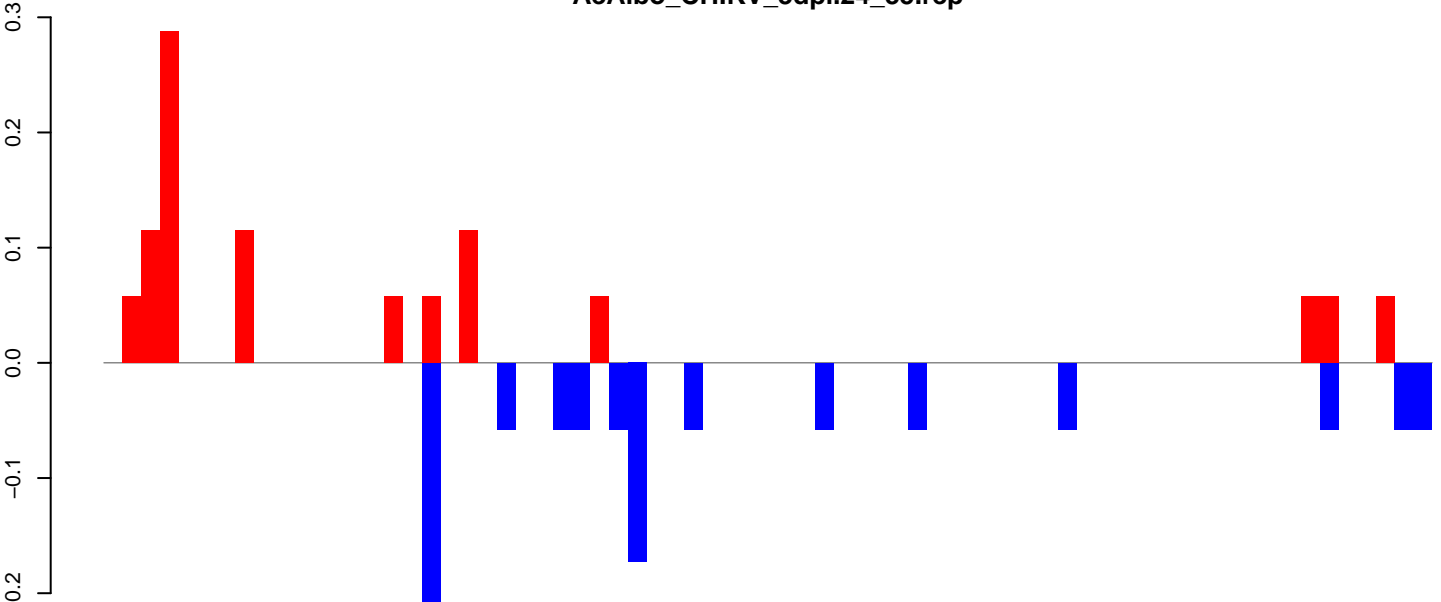

AeAlbo_CHIKV_3dpi.24_35.rep

positive=1, negative=1, total=2