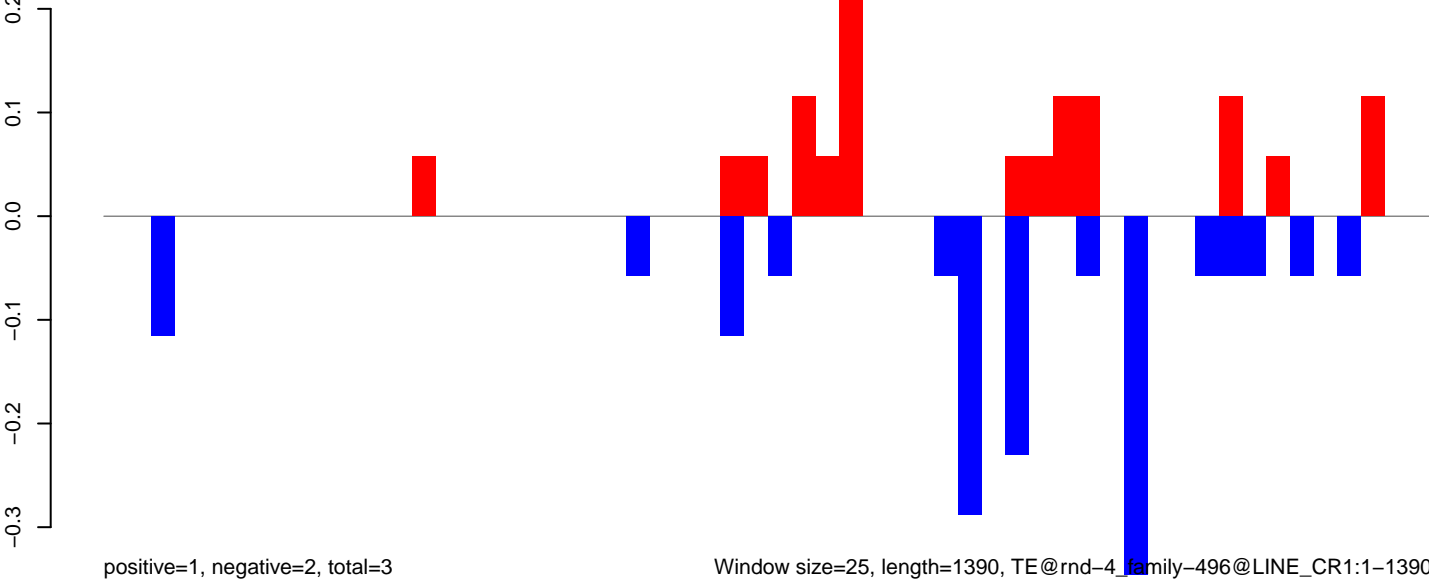

AeAlbo_CHIKV_3dpi.rep

0 200 400 600 800 1000 1200 1400