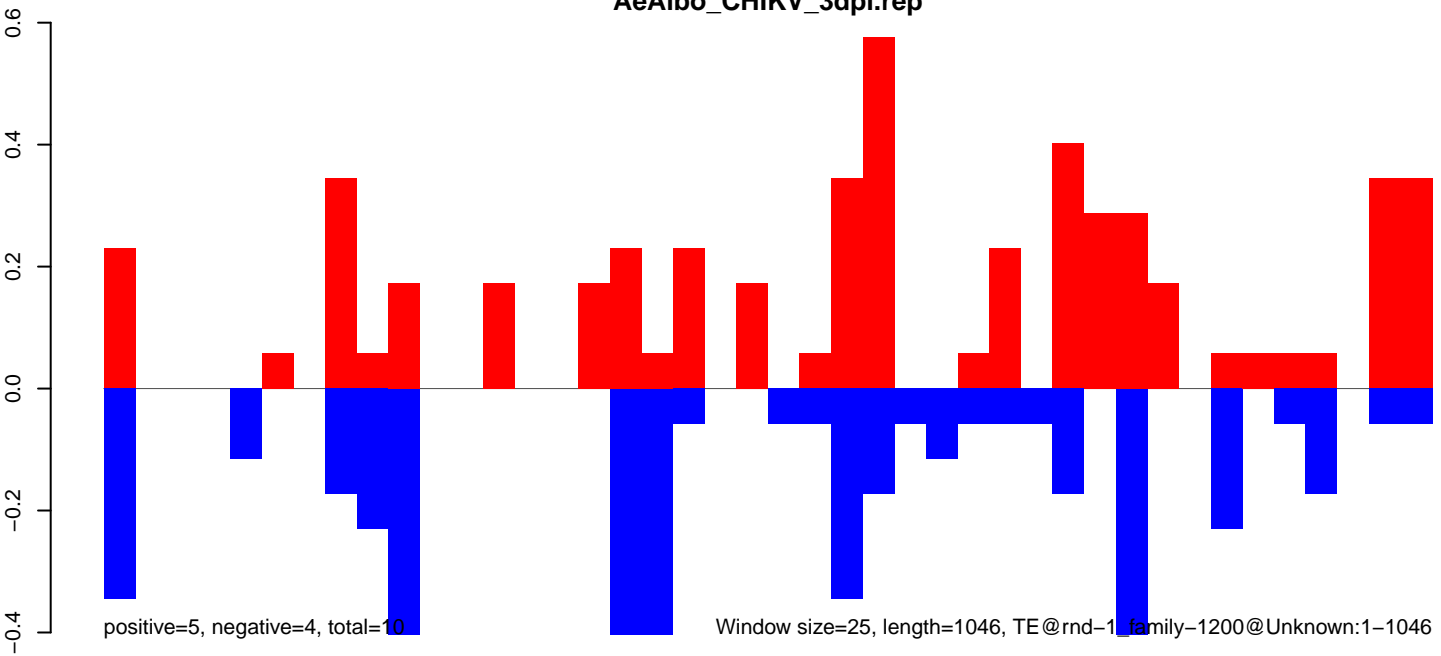

AeAlbo_CHIKV_3dpi.rep

positive=5, negative=4, total=10

Window size=25, length=1046, TE@rnd-1 family-1200@Unknown:1-1046