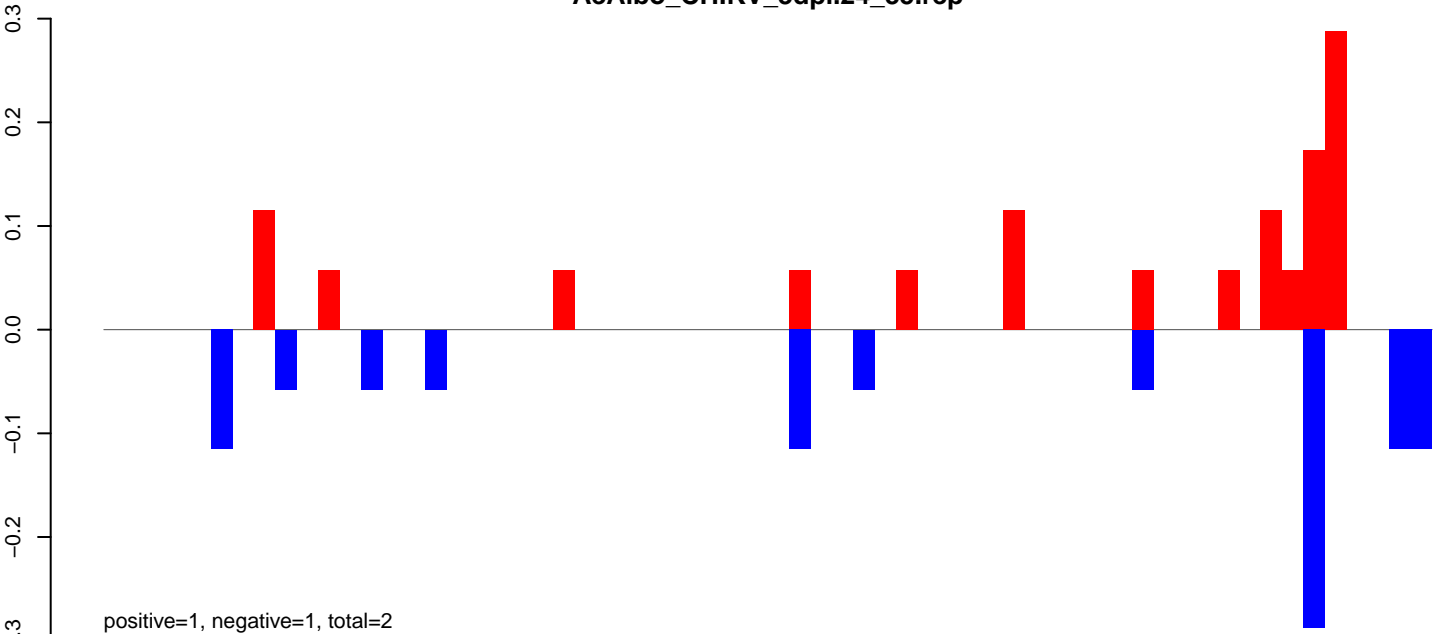

AeAlbo_CHIKV_3dpi.24_35.rep