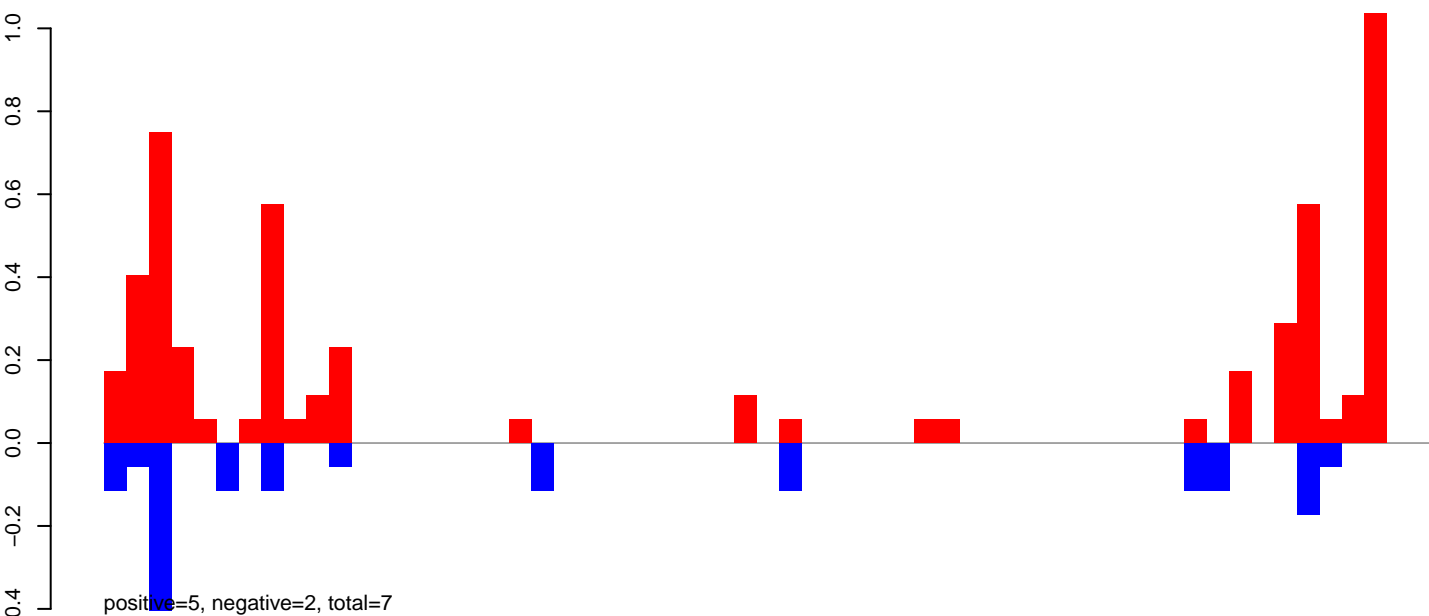

AeAlbo_CHIKV_3dpi.24_35.rep