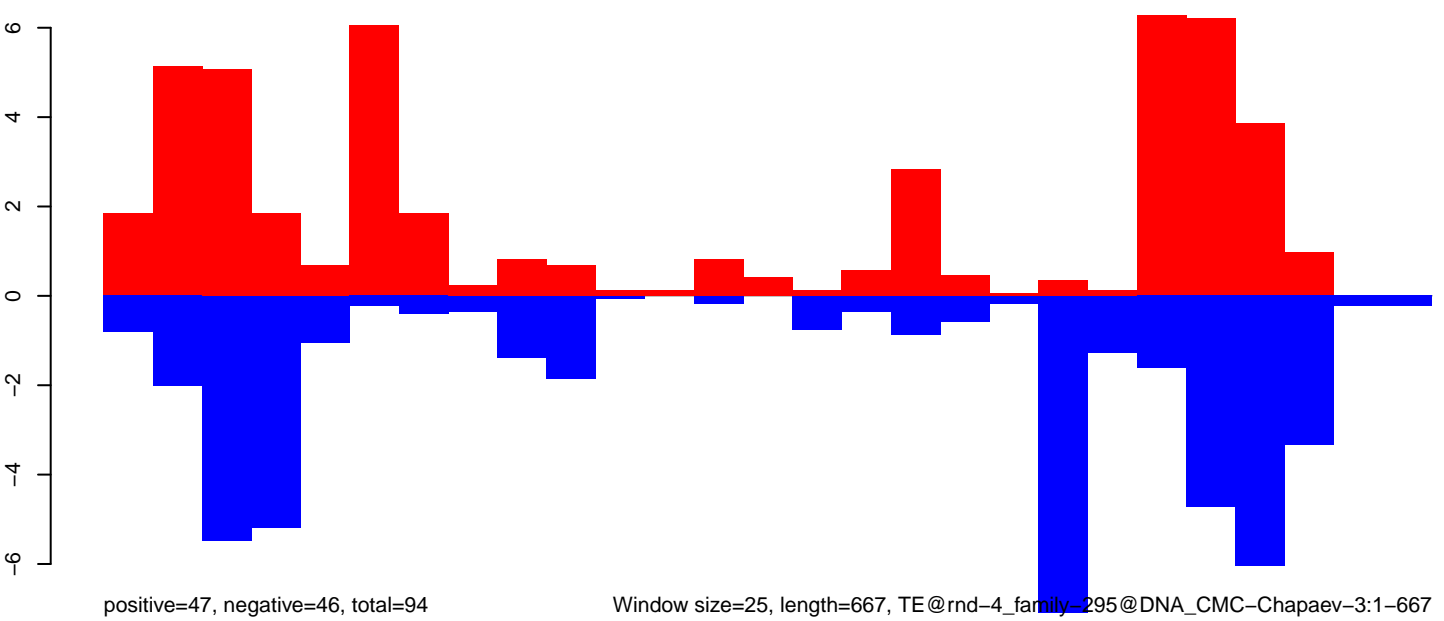

AeAlbo_CHIKV_3dpi.rep

Window size=25, length=667, TE@rnd-4_family_295@DNA_CMC-Chapaev-3:1-667