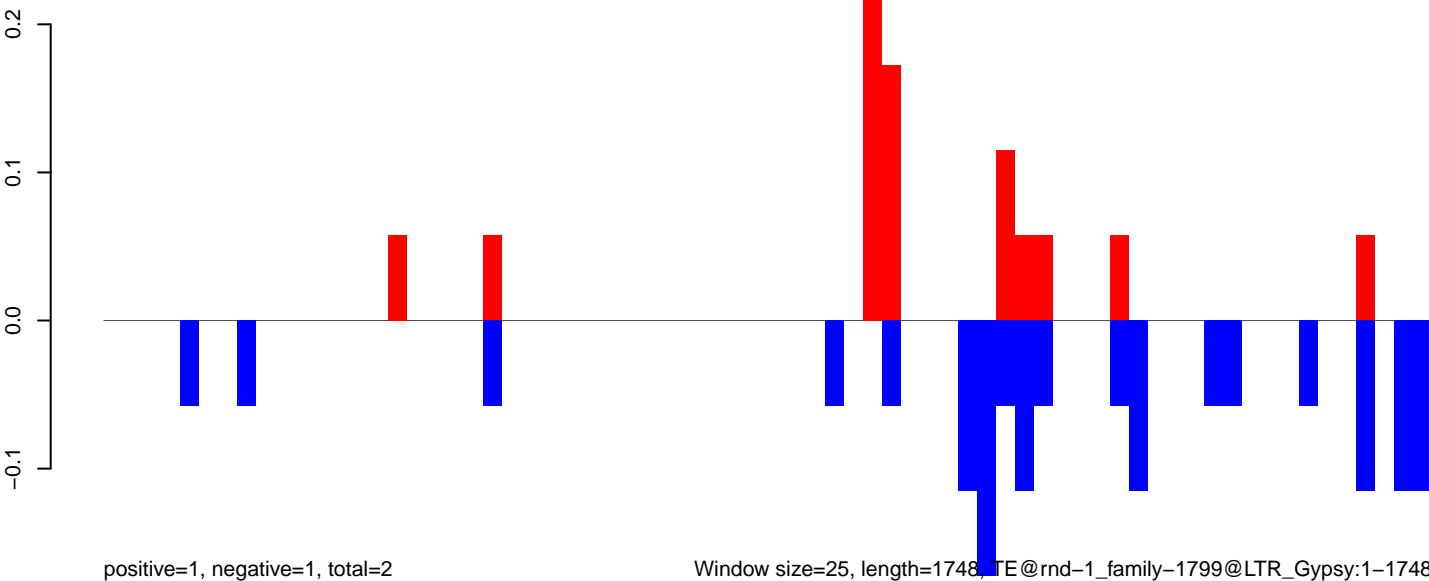

AeAlbo_CHIKV_3dpi.rep

Window size=25, length=1748, TE@rnd-1_family-1799@LTR_Gypsy:1-1748

0 500 1000 1500