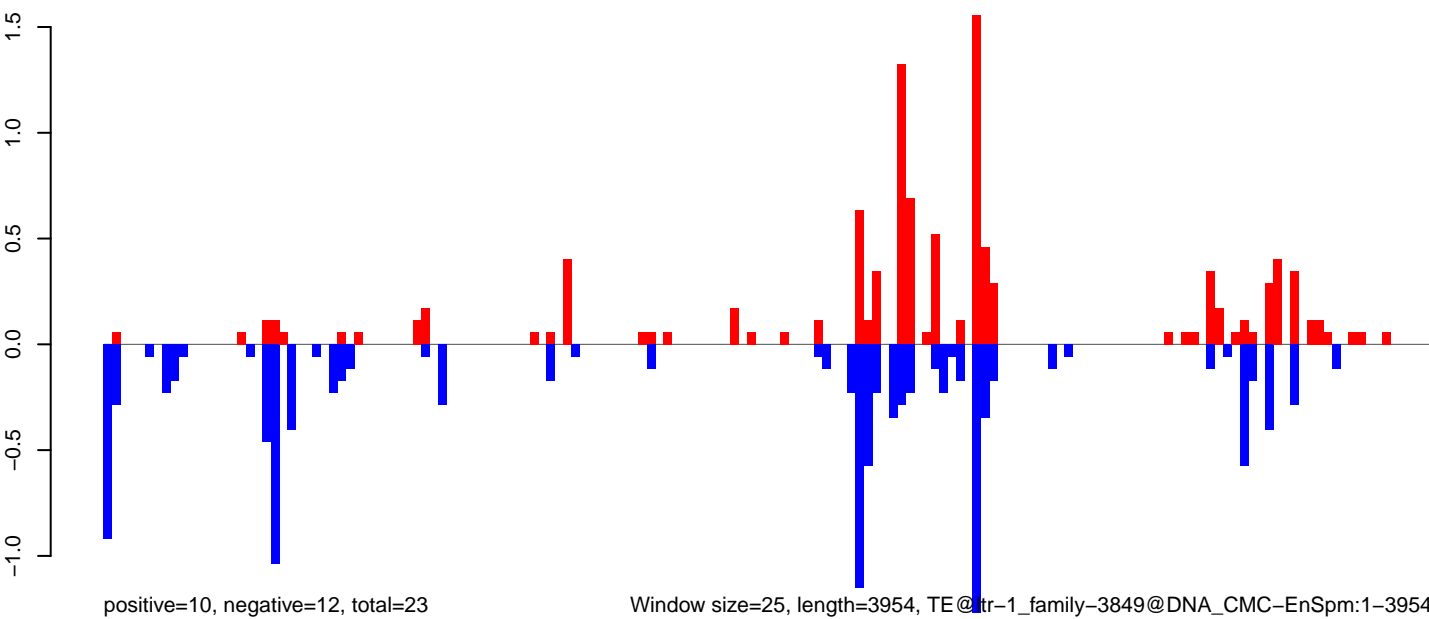

AeAlbo_CHIKV_3dpi.rep

Window size=25, length=3954, TE@tr-1_family-3849@DNA_CMC-EnSpm:1-3954