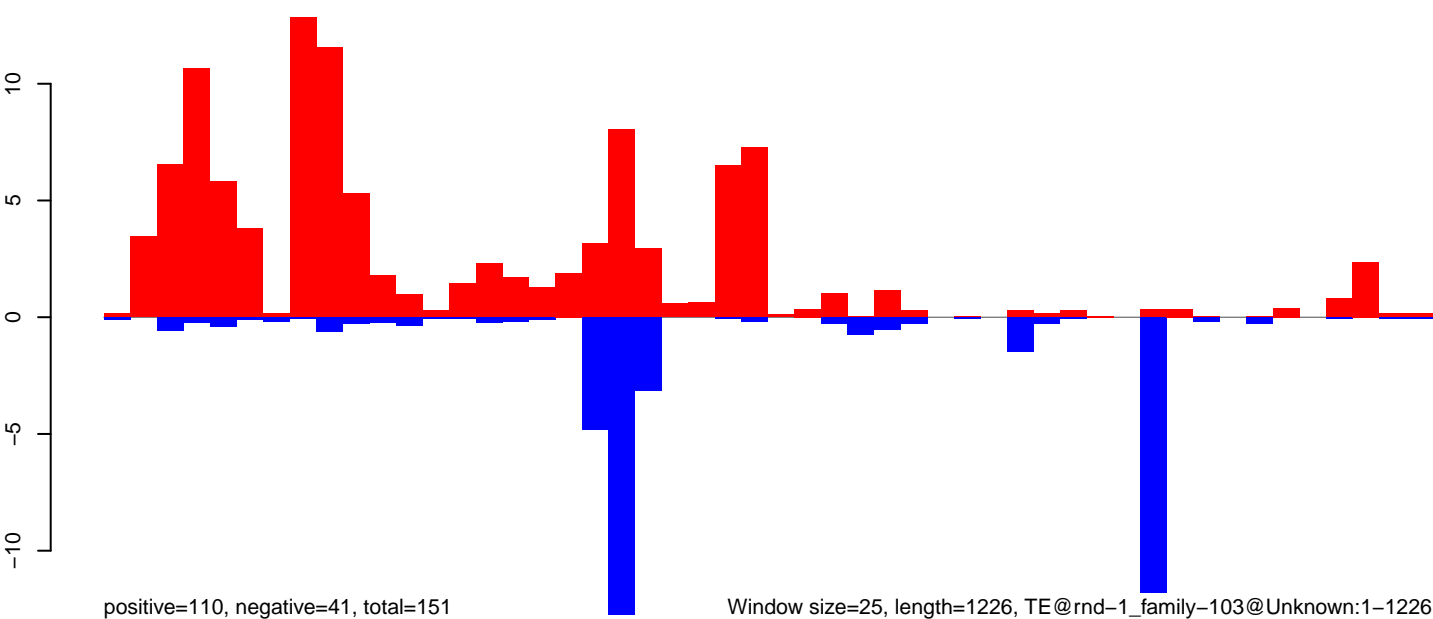

AeAlbo_CHIKV_3dpi.18_23.rep

AeAlbo_CHIKV_3dpi.rep