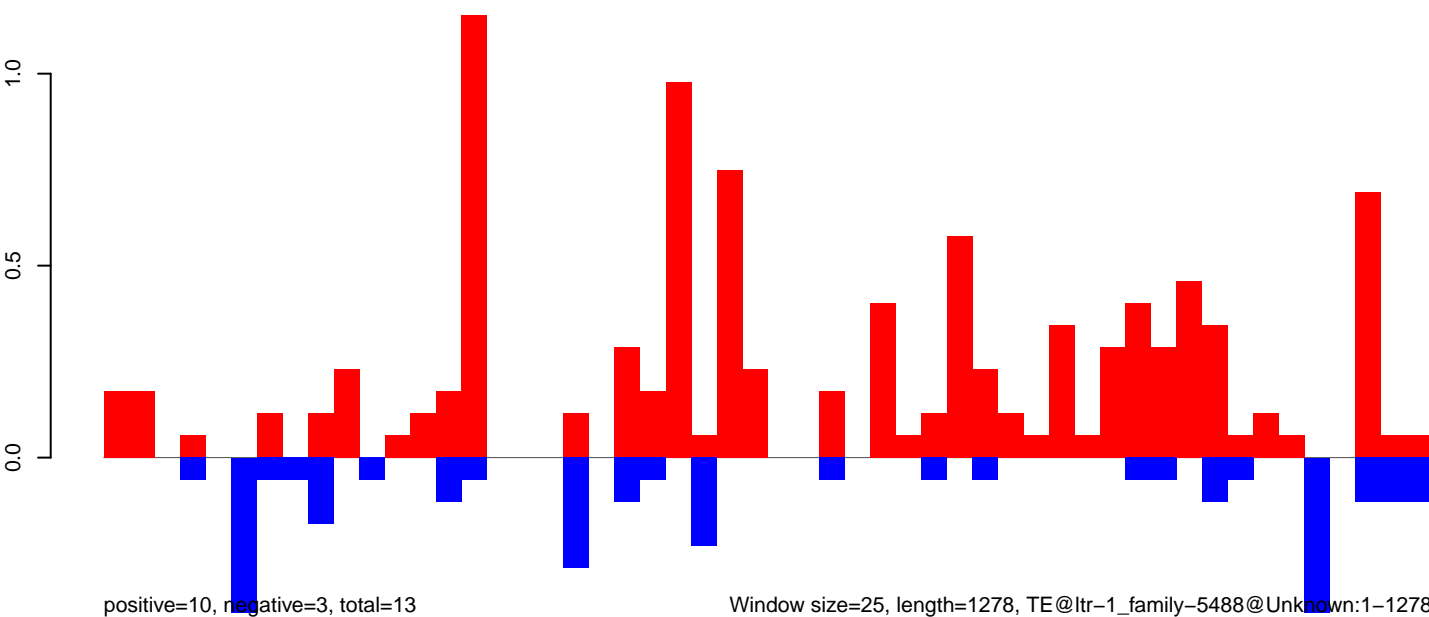

AeAlbo_CHIKV_3dpi.rep

Window size=25, length=1278, TE@ltr-1_family-5488@Unknown:1-1278