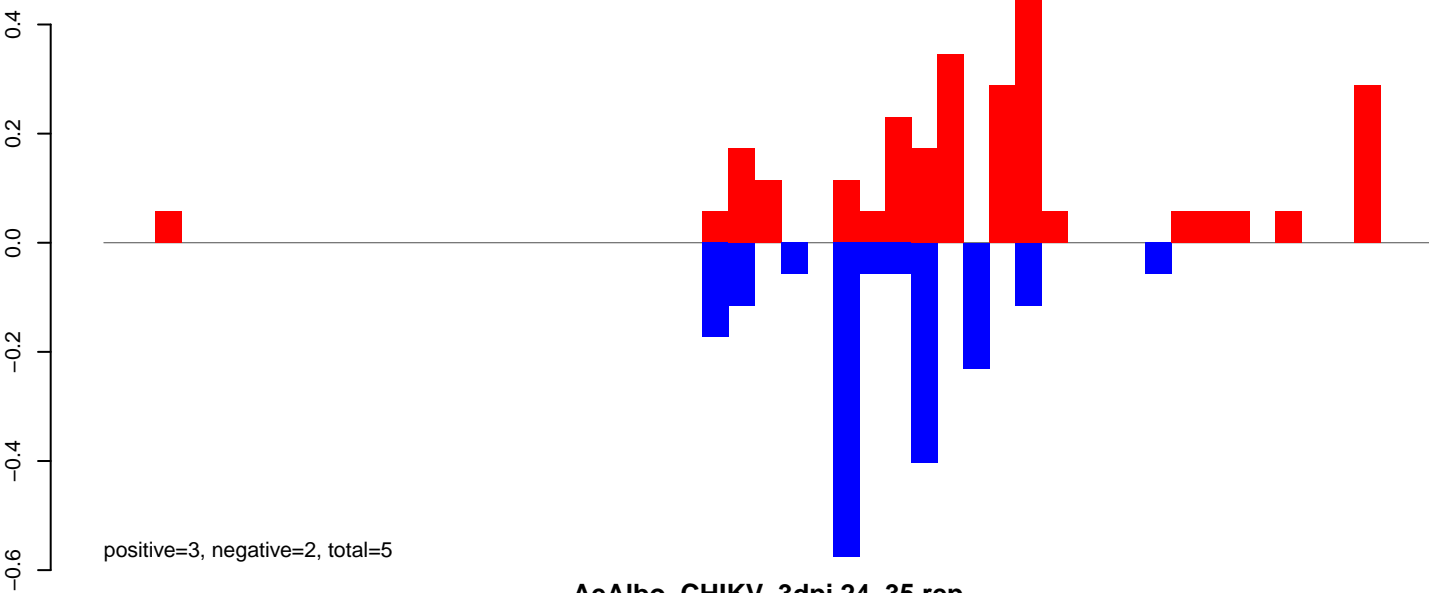

AeAlbo_CHIKV_3dpi.18_23.rep

AeAlbo_CHIKV_3dpi.24_35.rep