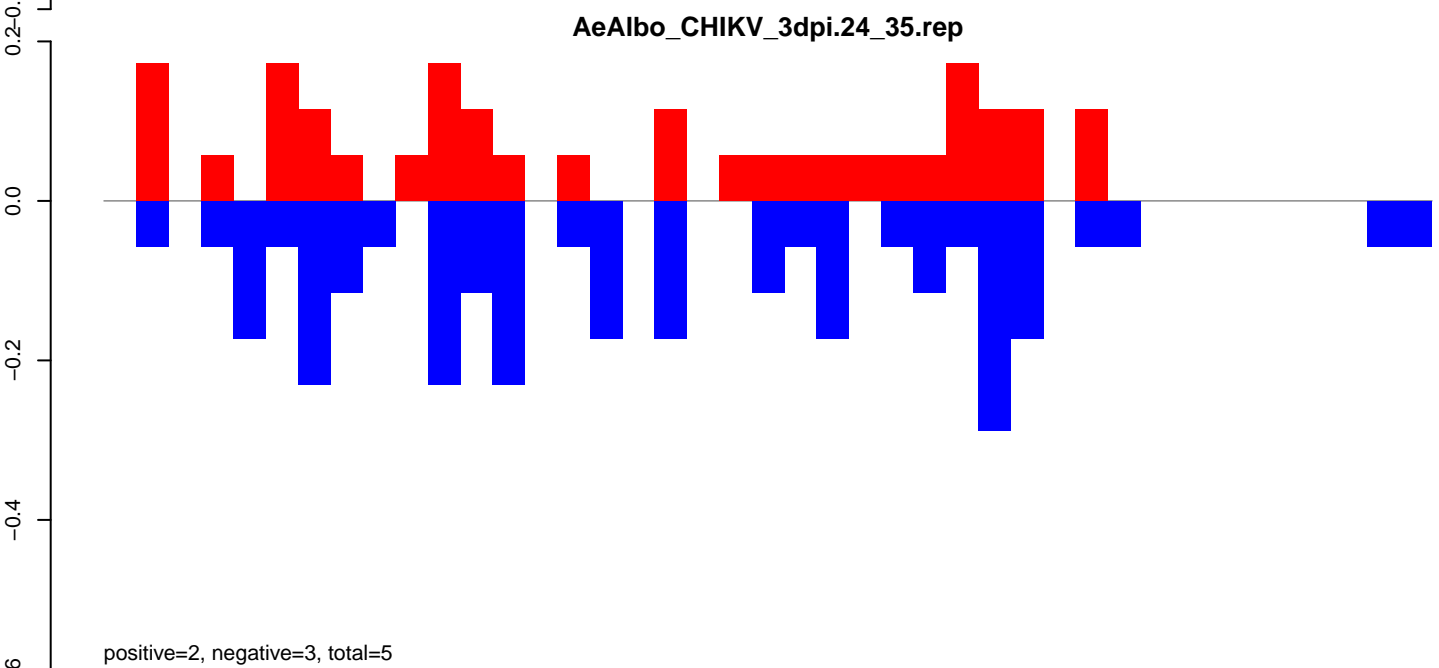

AeAlbo_CHIKV_3dpi.24_35.rep

AeAlbo_CHIKV_3dpi.rep

Window size=25, length=1638, TE@rnd-6_family-782@DNA_TcMar-Tc1:1-1638

0 500 1000 1500

Window size=25, length=1013, TE@rnd-6_family-319@Unknown:1-1013

AeAlbo_CHIKV_3dpi.18_23.rep