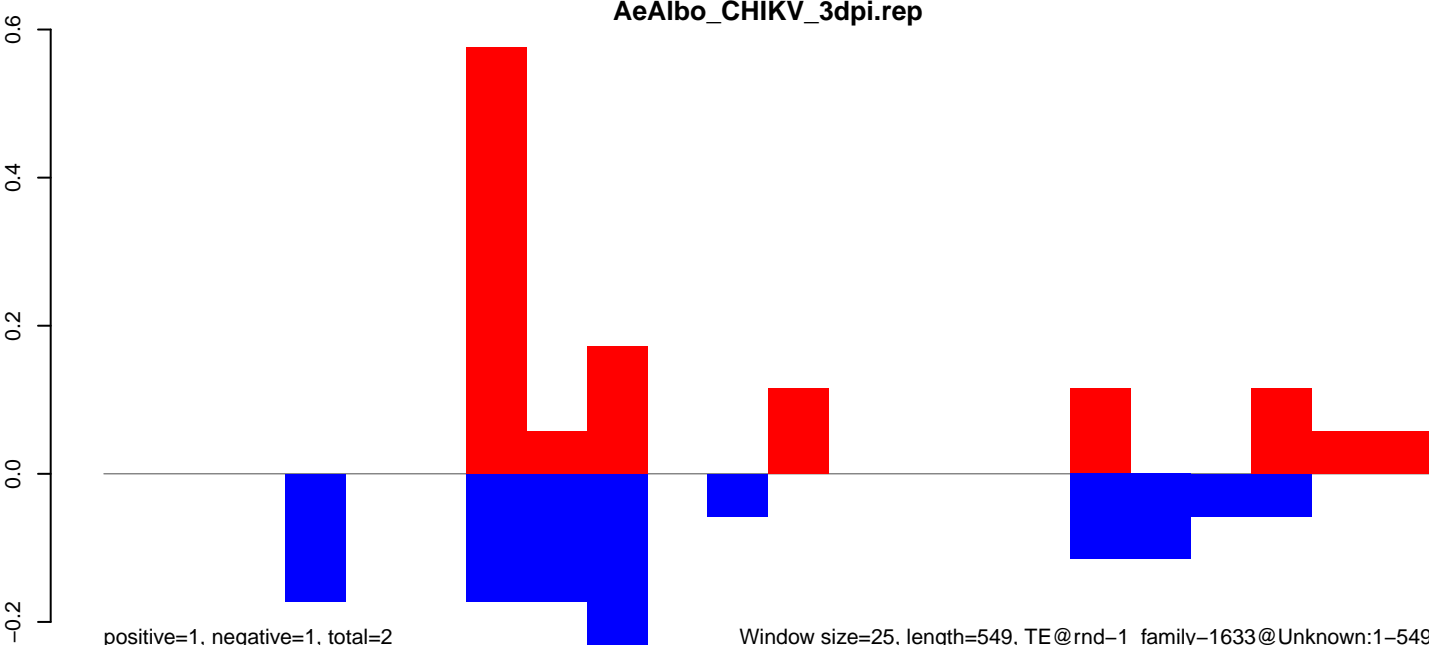

AeAlbo_CHIKV_3dpi.rep

positive=1, negative=1, total=2

Window size=25, length=549, TE@rnd-1_family-1633@Unknown:1-549