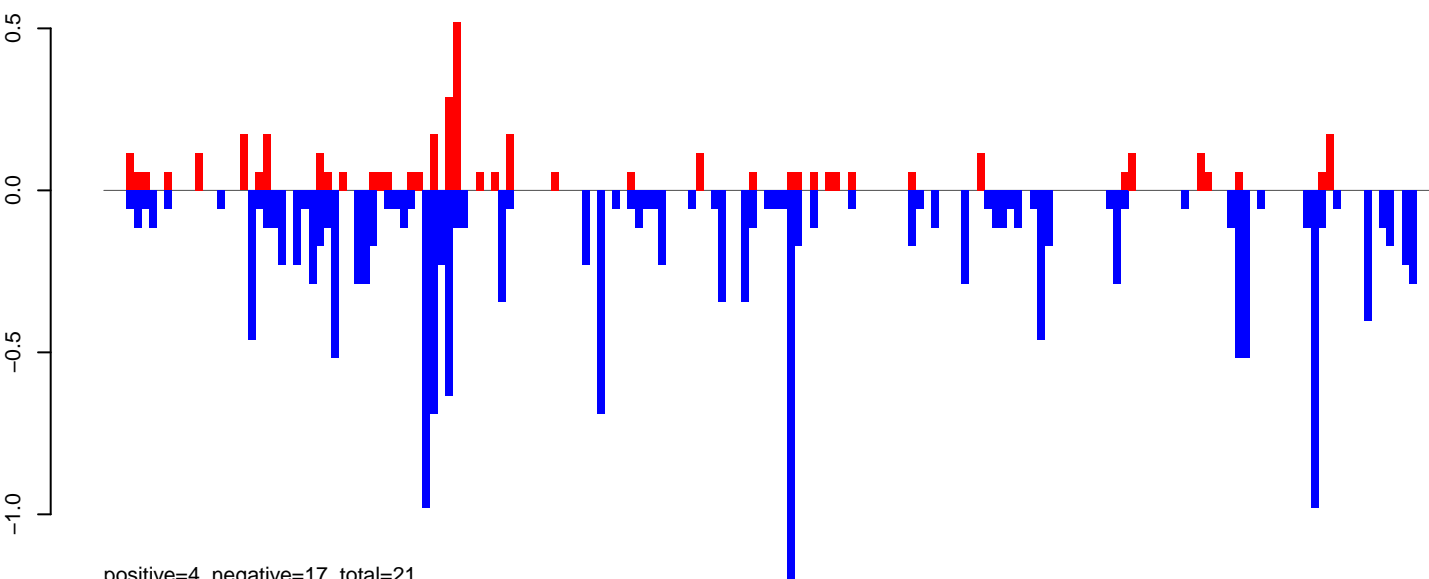

AeAlbo_CHIKV_3dpi.24_35.rep

positive=4, negative=17, total=21