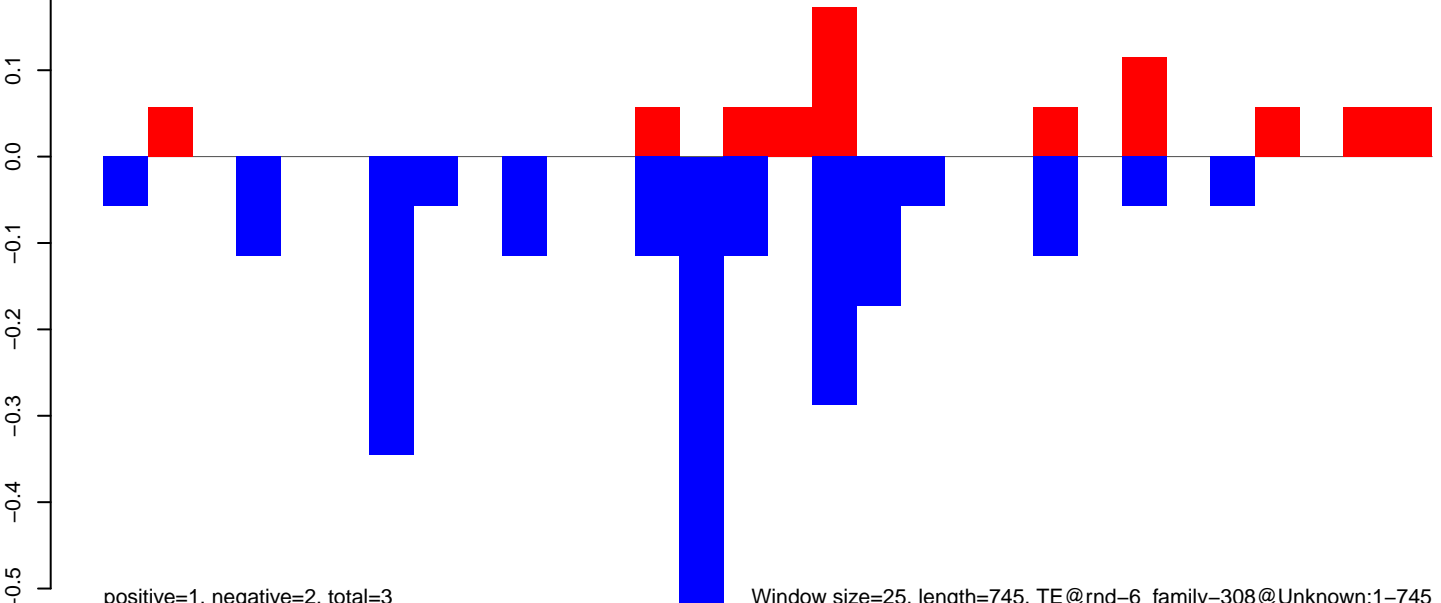

AeAlbo_CHIKV_3dpi.rep

positive=1, negative=2, total=3

Window size=25, length=745, TE@rnd-6_family-308@Unknown:1-745