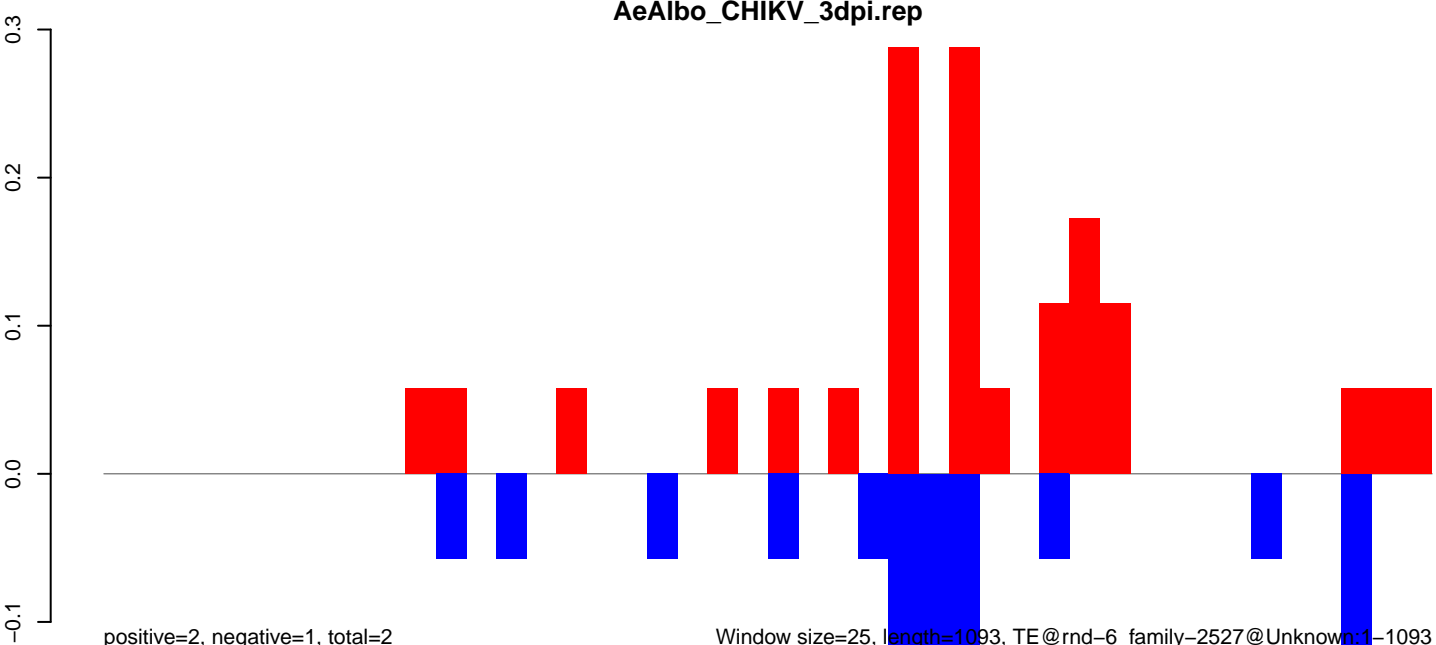

AeAlbo_CHIKV_3dpi.rep

Window size=25, length=1093, TE@rnd-6_family-2527@Unknown:1-1093

0 200 400 600 800 1000