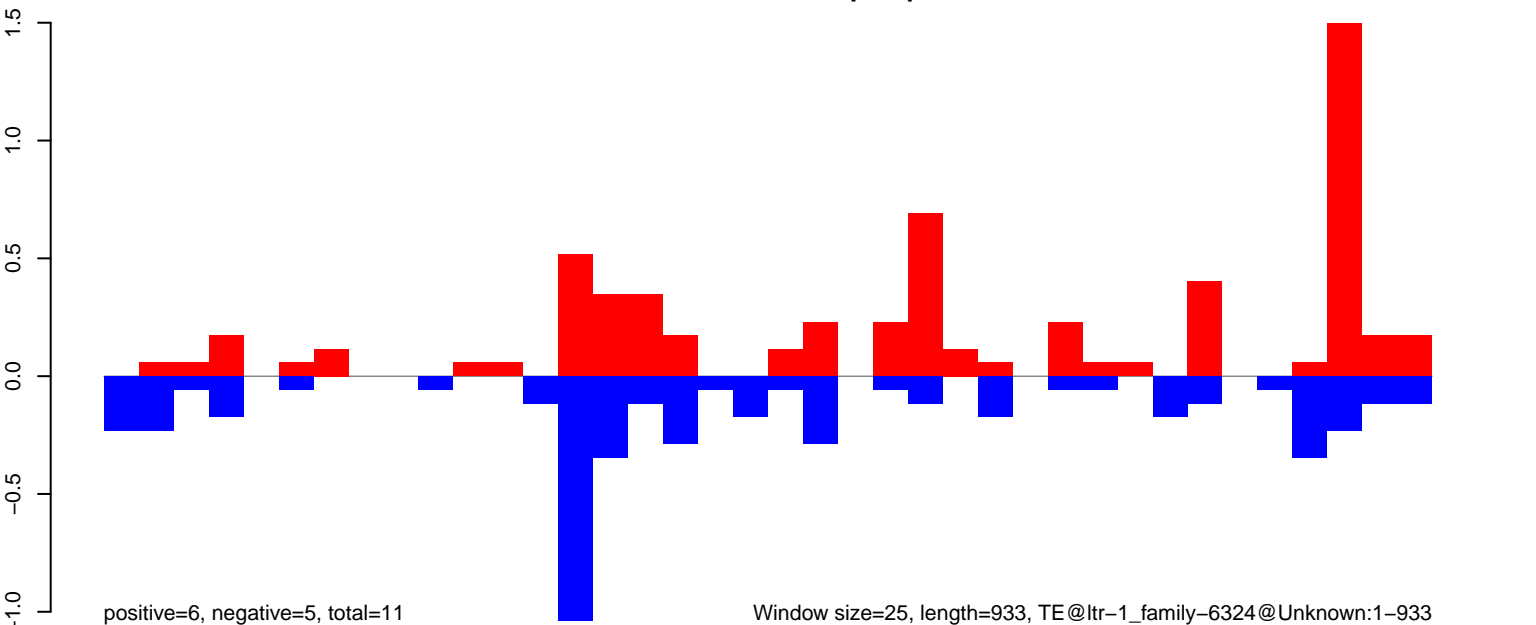

positive=27, negative=59, total=86

Window size=25, length=786, TE@rnd-1_family-449@LINE_R1:1-786

AeAlbo_CHIKV_3dpi.18_23.rep

AeAlbo_CHIKV_3dpi.24_35.rep

AeAlbo_CHIKV_3dpi.rep

AeAlbo_CHIKV_3dpi.18_23.rep

positive=0, negative=1, total=1