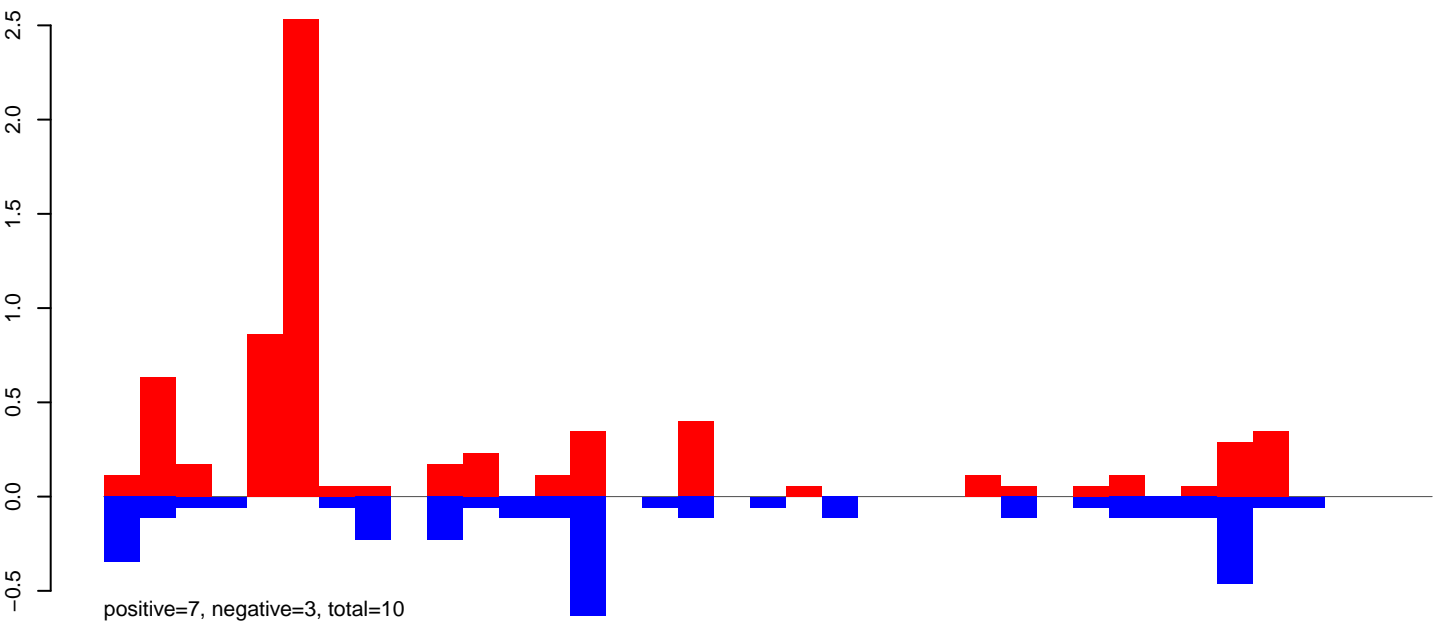

AeAlbo_CHIKV_3dpi.18_23.rep