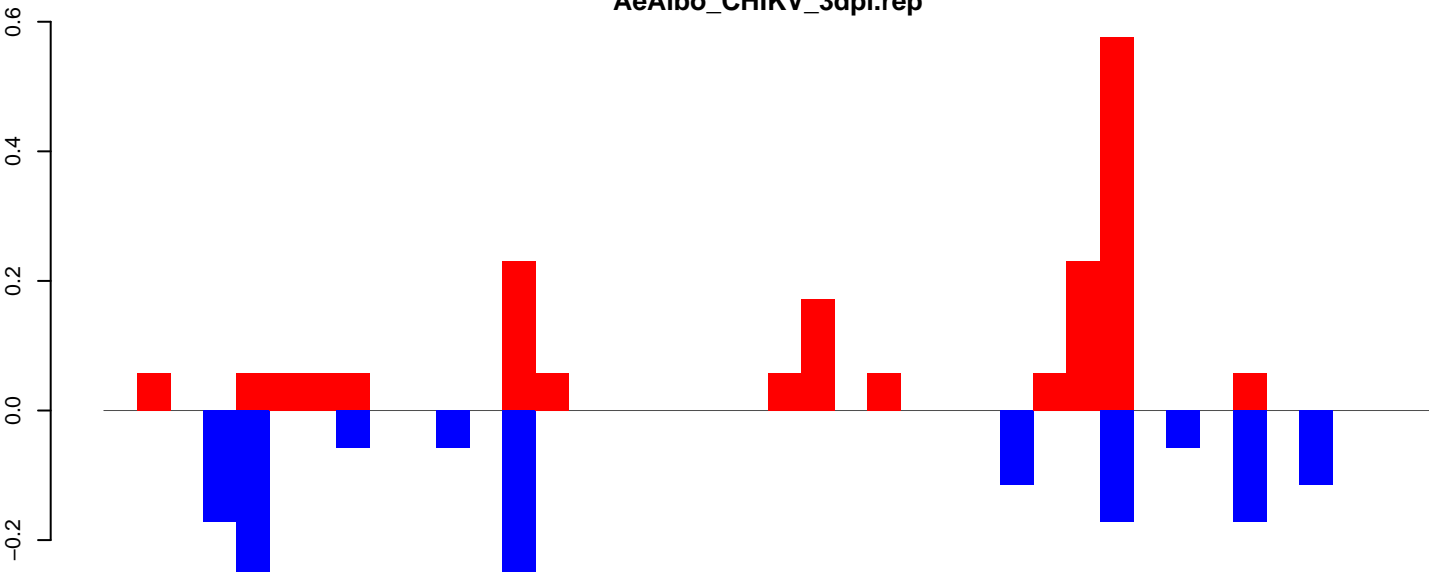

AeAlbo_CHIKV_3dpi.rep

positive=2, negative=2, total=3

Window size=25, length=980, TE@ltr-1_family-4576@Unknown:1-980