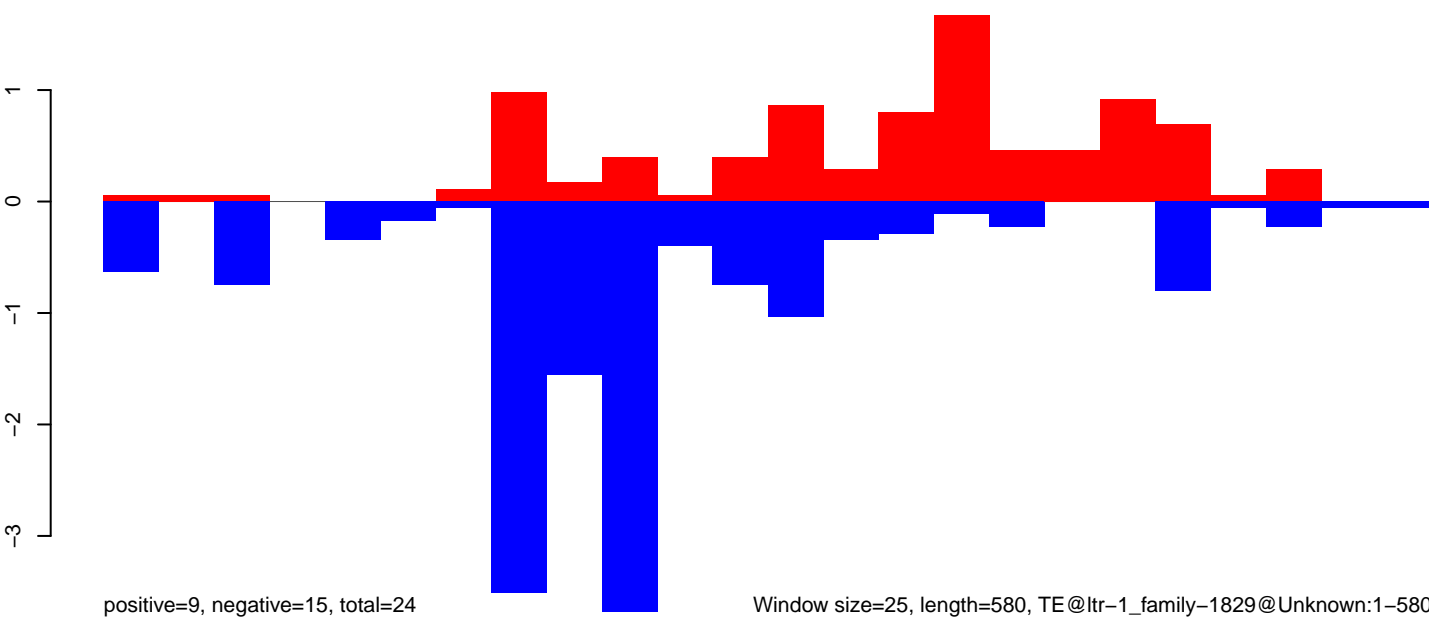

AeAlbo_CHIKV_3dpi.rep

Window size=25, length=580, TE@ltr-1_family-1829@Unknown:1-580