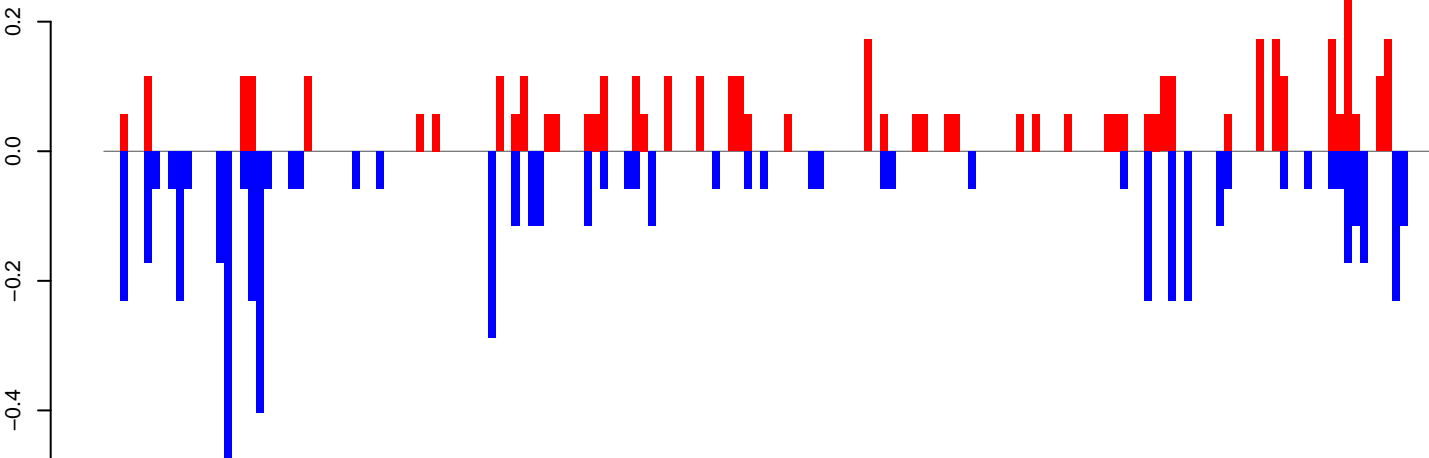

positive=5, negative=6, total=11

Window size=25, length=4148, TE@ltr-1_family-4103@LTR_Copia:1-4148