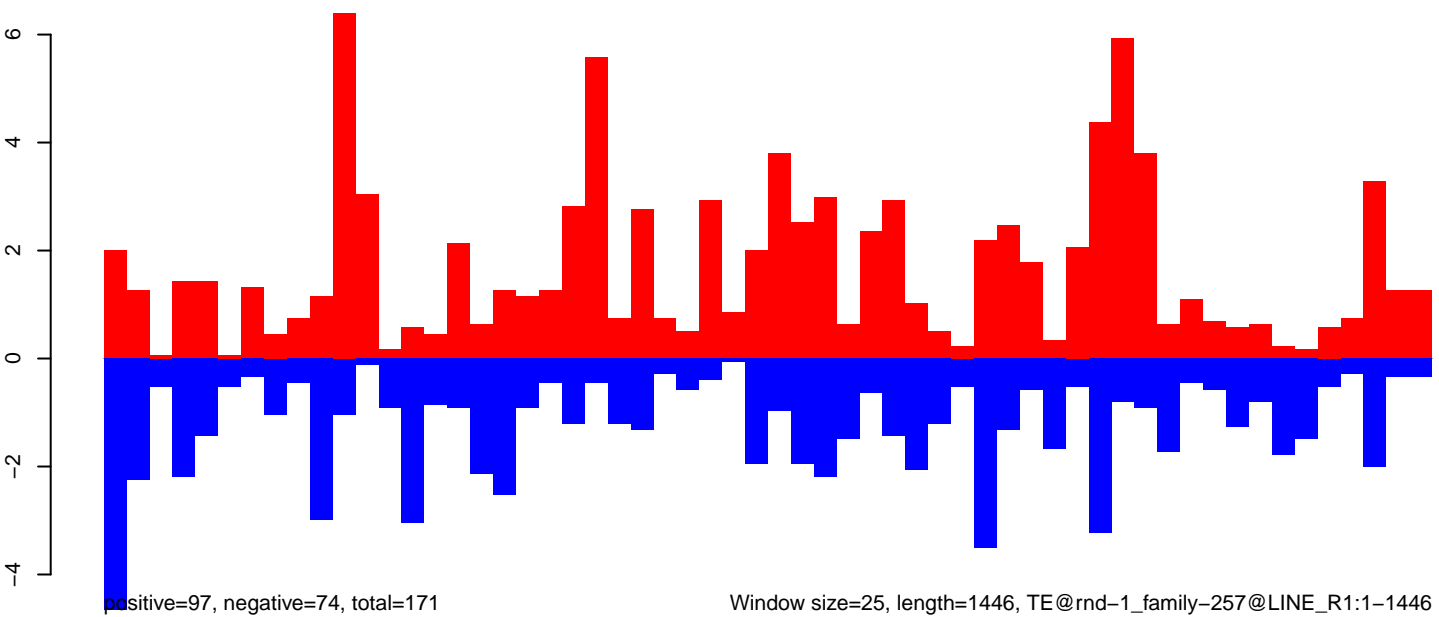

AeAlbo_CHIKV_3dpi.rep

Window size=25, length=1446, TE@rnd-1_family-257@LINE_R1:1-1446

0 500 1000 1500