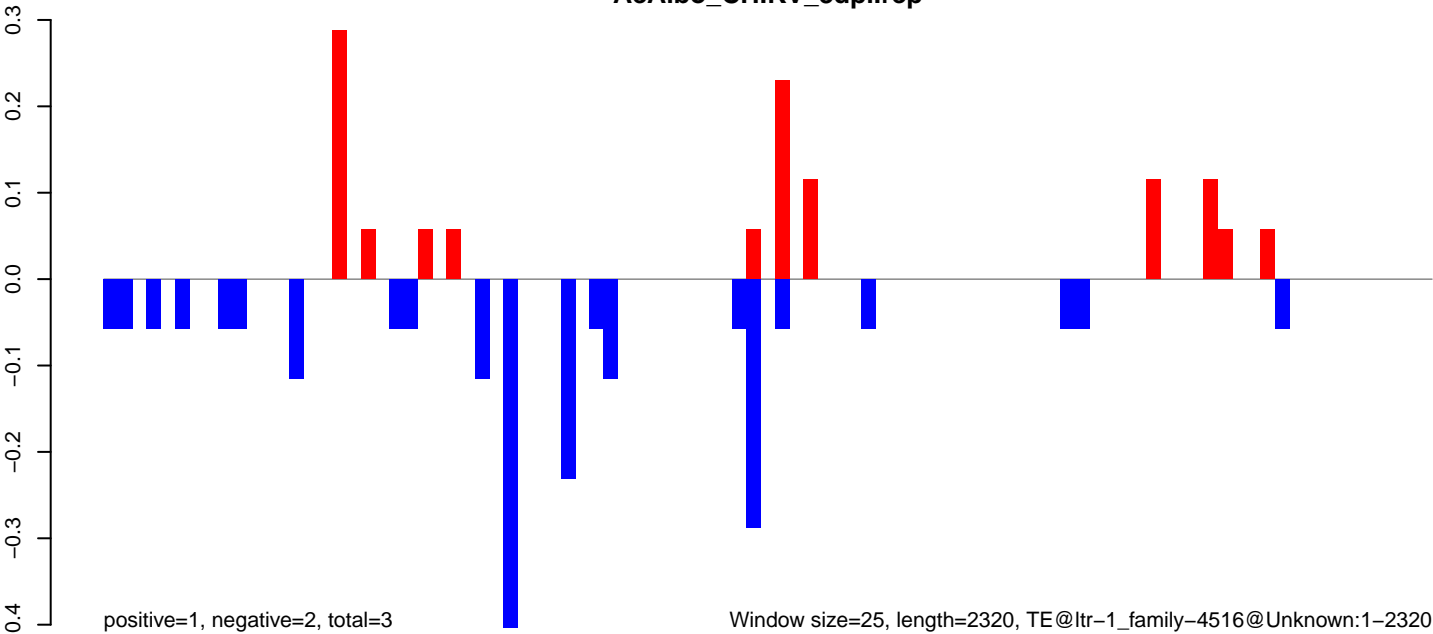

AeAlbo_CHIKV_3dpi.rep

Window size=25, length=2320, TE@ltr-1_family-4516@Unknown:1-2320