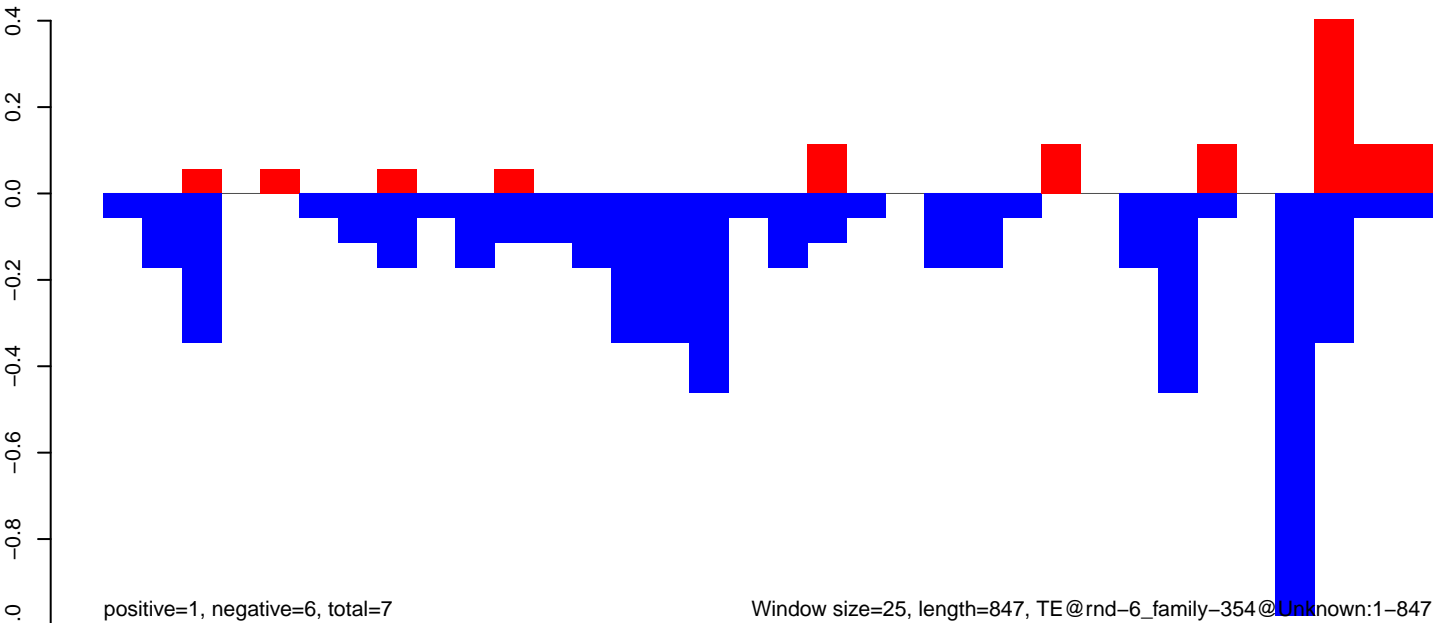

AeAlbo_CHIKV_3dpi.rep

Window size=25, length=847, TE@rnd-6_family-354@Unknown:1-847