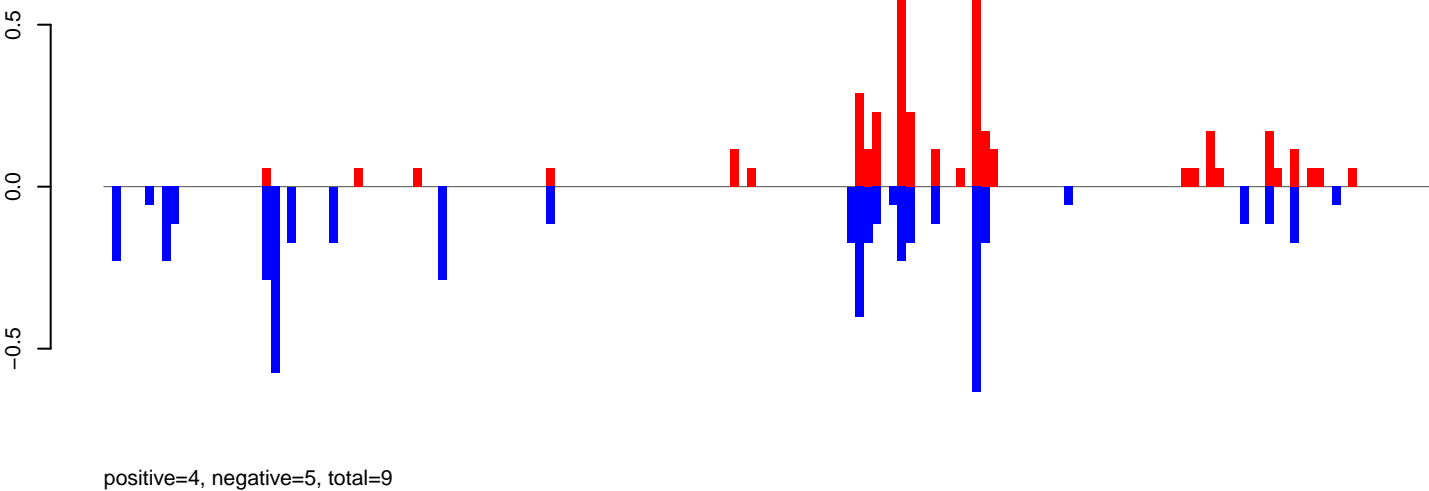

AeAlbo_CHIKV_3dpi.18_23.rep

Window size=25, length=3954, TE@tr-1_family-3849@DNA_CMC-EnSpm:1-3954