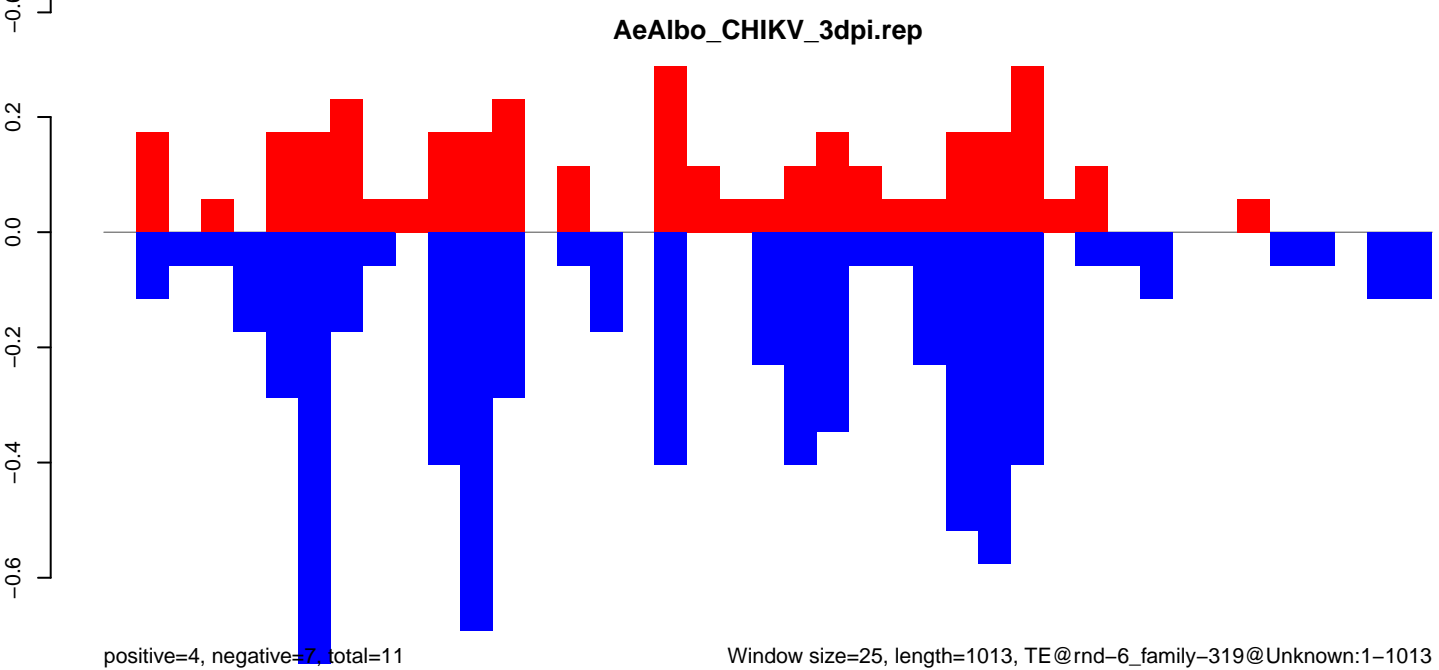

AeAlbo_CHIKV_3dpi.24_35.rep

AeAlbo_CHIKV_3dpi.rep

Window size=25, length=1638, TE@rnd-6_family-782@DNA_TcMar-Tc1:1-1638

0 500 1000 1500

Window size=25, length=1013, TE@rnd-6_family-319@Unknown:1-1013

AeAlbo_CHIKV_3dpi.18_23.rep