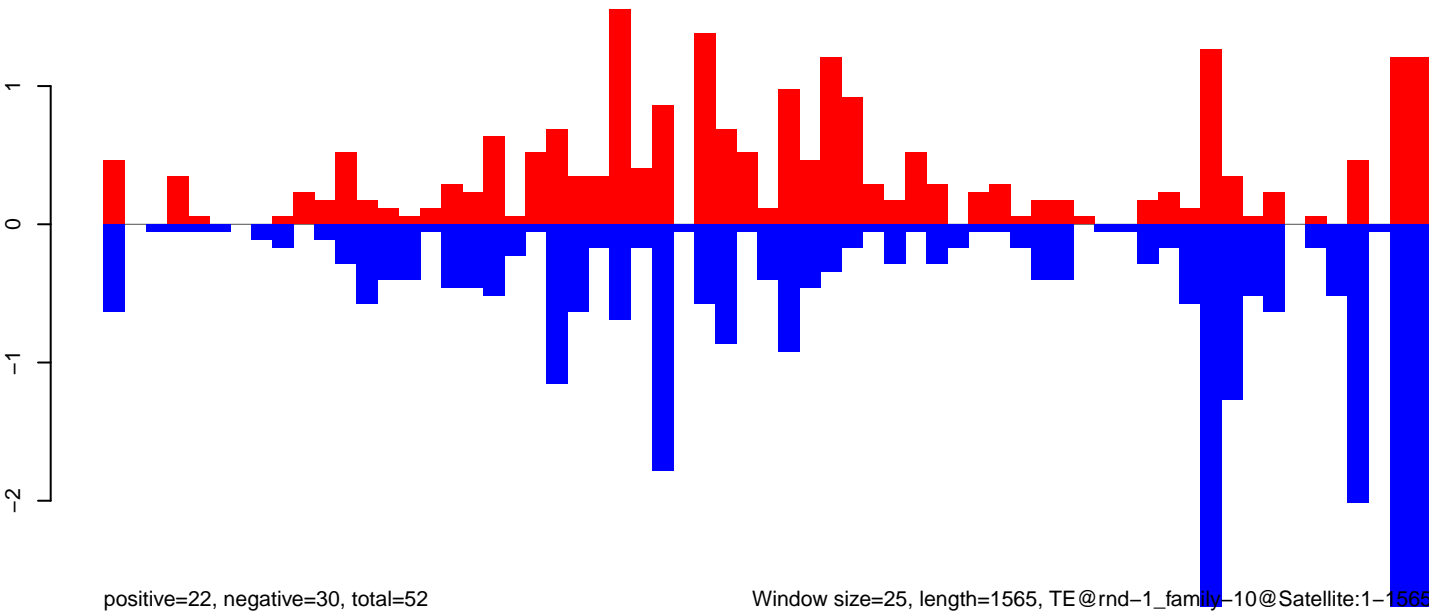

AeAlbo_CHIKV_3dpi.rep

Window size=25, length=1565, TE@rnd-1_family-10@Satellite:1-1565

0 500 1000 1500