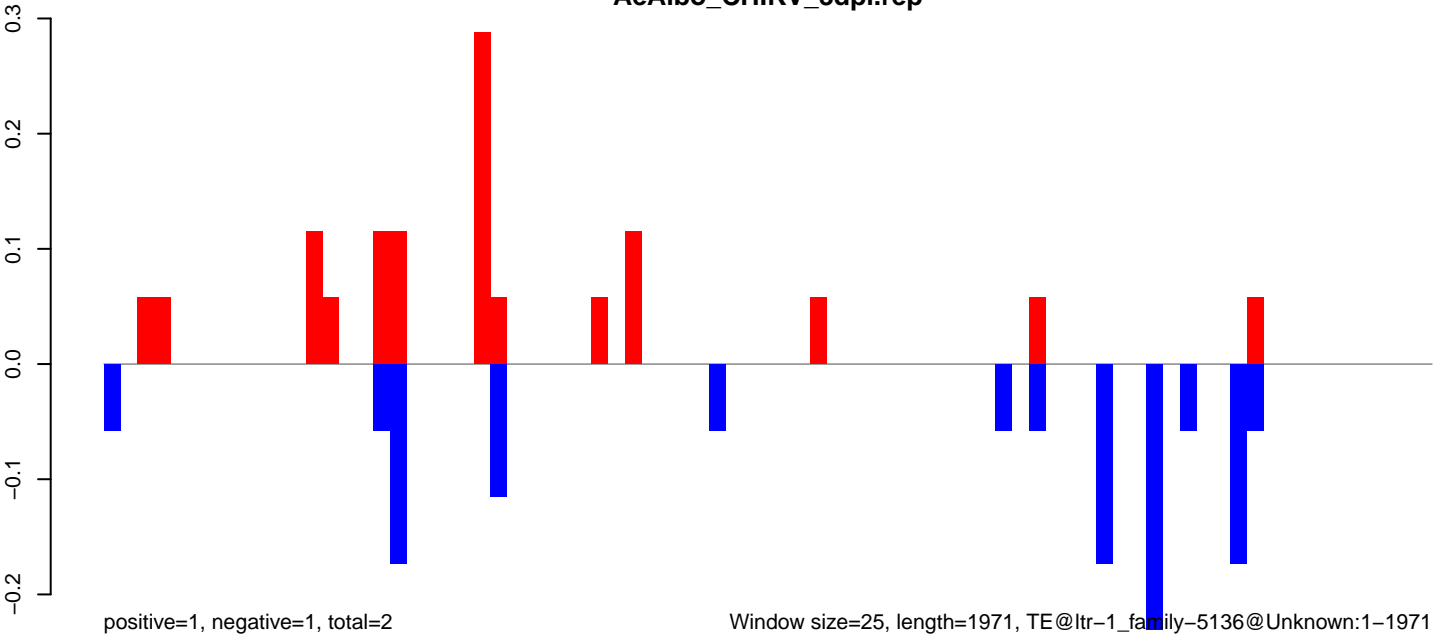

AeAlbo_CHIKV_3dpi.rep

Window size=25, length=1971, TE@ltr-1_family-5136@Unknown:1-1971