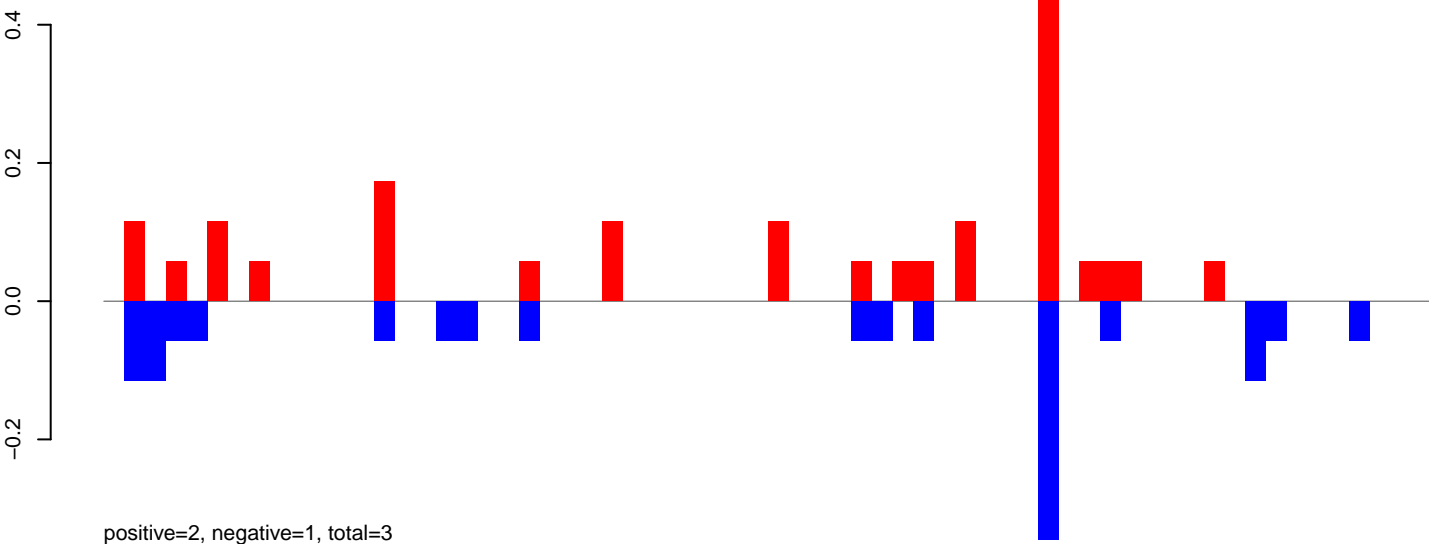

AeAlbo_CHIKV_3dpi.24_35.rep

AeAlbo_CHIKV_3dpi.rep

Window size=25, length=1737, TE@rnd-5_family-699@LINE_R1:1-1737

AeAlbo_CHIKV_3dpi.18_23.rep

AeAlbo_CHIKV_3dpi.24_35.rep

AeAlbo_CHIKV_3dpi.rep

Window size=25, length=1576, TE@rnd-5_family-145@DNA:1-1576