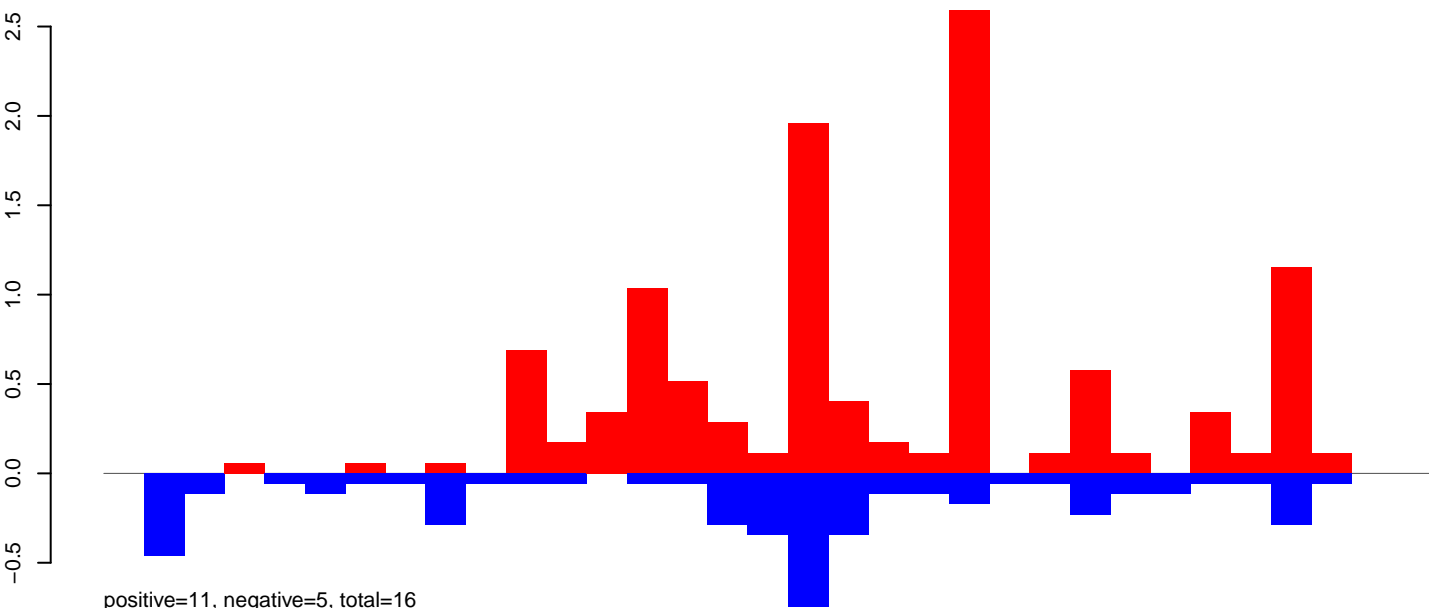

AeAlbo_CHIKV_3dpi.rep

Window size=25, length=804, TE@ltr-1_family-1308@Unknown:1-804

AeAlbo_CHIKV_3dpi.18_23.rep

AeAlbo_CHIKV_3dpi.24_35.rep

AeAlbo_CHIKV_3dpi.rep

Window size=25, length=1018, TE@rnd-6_family-9230@Unknown:1-1018