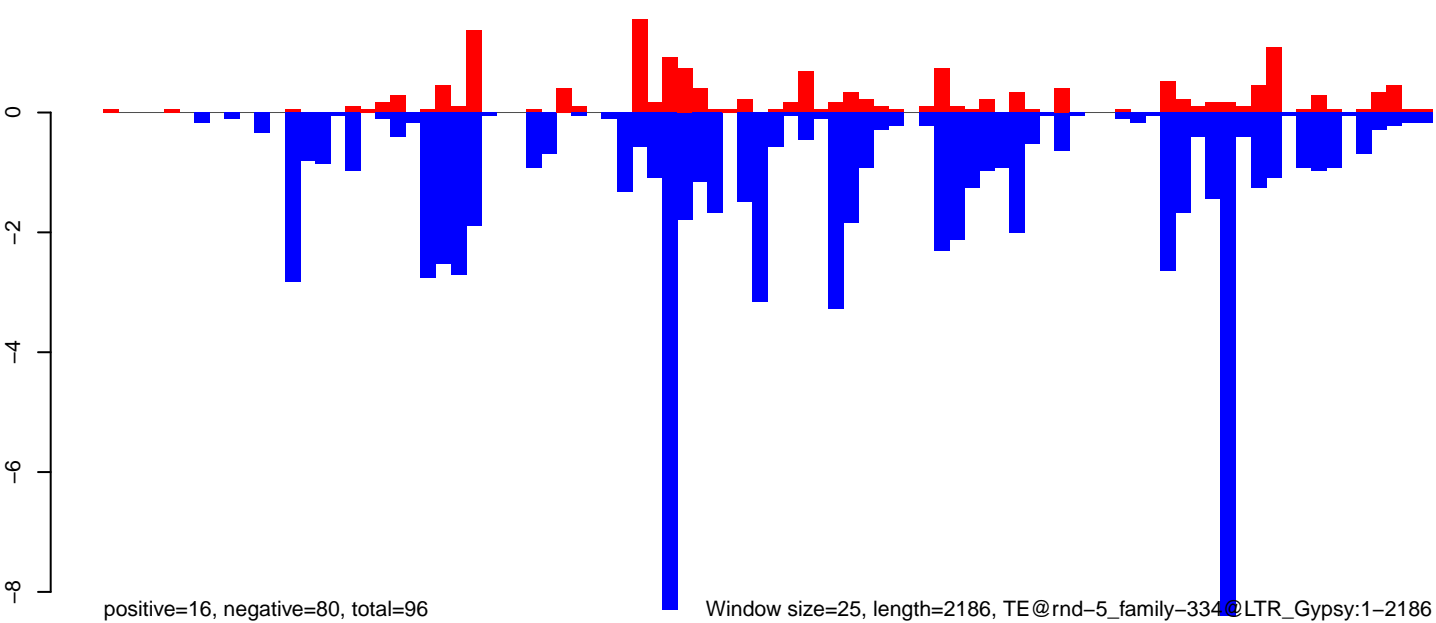

AeAlbo_CHIKV_3dpi.rep