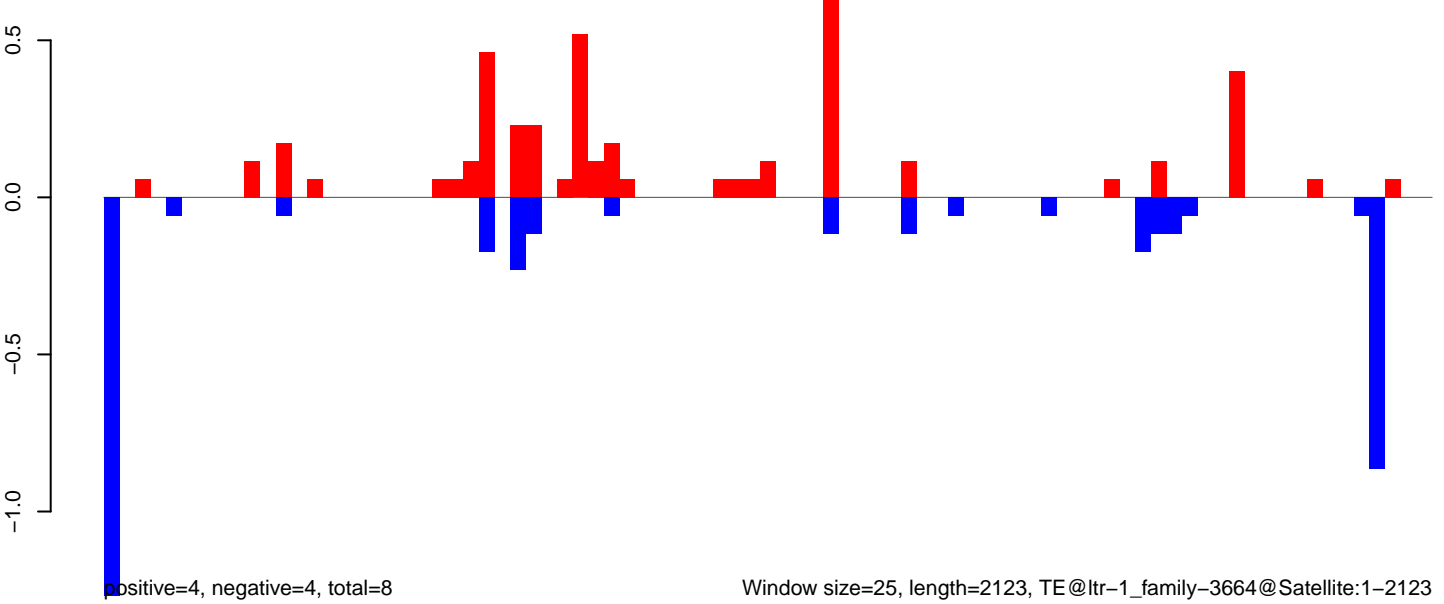

AeAlbo_CHIKV_3dpi.rep

Window size=25, length=2123, TE@ltr-1_family-3664@Satellite:1-2123

0 500 1000 1500 2000