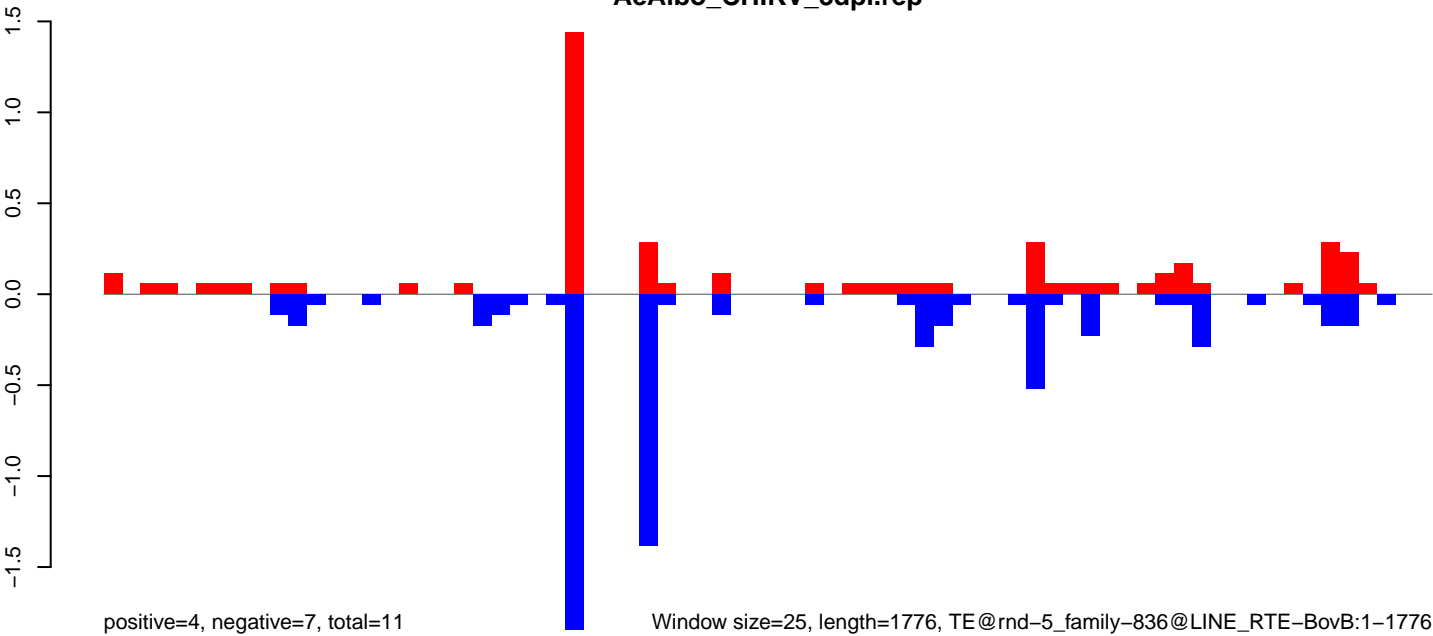

AeAlbo_CHIKV_3dpi.rep

Window size=25, length=1776, TE@rnd-5_family-836@LINE RTE-BovB:1-1776