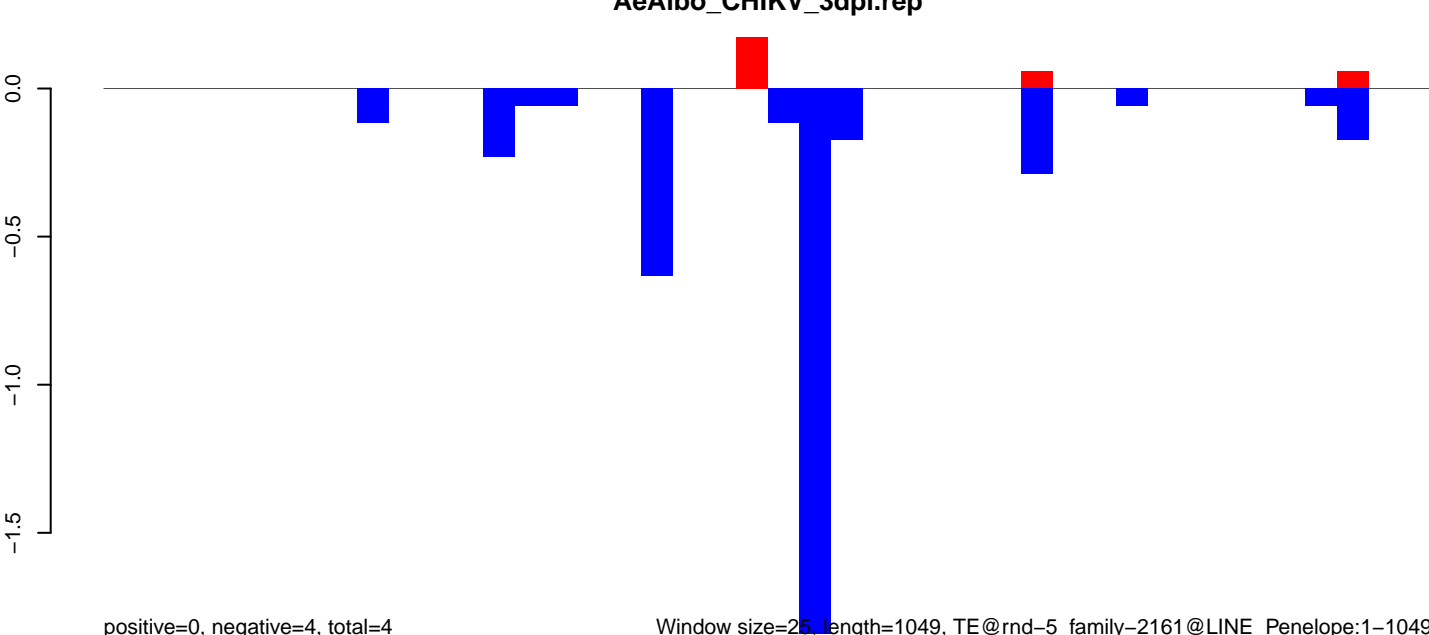

AeAlbo_CHIKV_3dpi.rep

positive=0, negative=4, total=4

Window size=25, length=1049, TE@rnd-5_family-2161@LINE_Penelope:1-1049