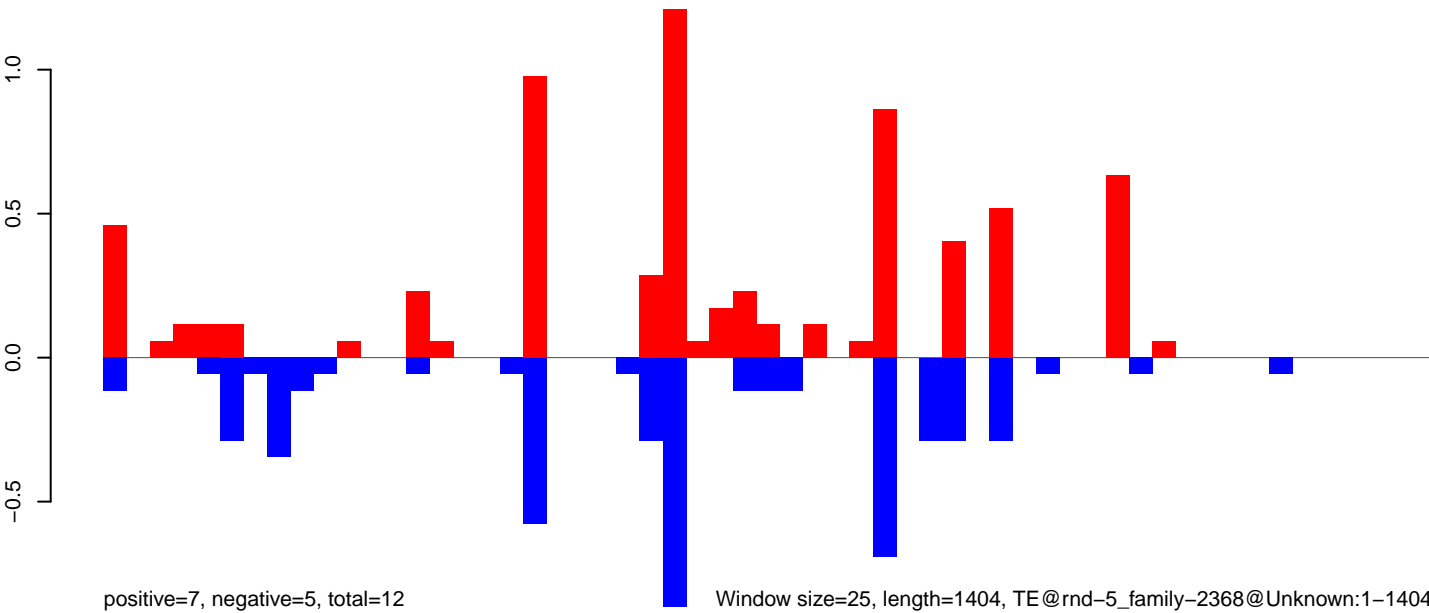

AeAlbo_CHIKV_3dpi.rep

Window size=25, length=2441, TE@rnd-5_family-395@LINE_Penelope:1-2441

0 500 1000 1500 2000 2500

AeAlbo_CHIKV_3dpi.18_23.rep

AeAlbo_CHIKV_3dpi.24_35.rep

AeAlbo_CHIKV_3dpi.rep

Window size=25, length=1404, TE@rnd-5_family-2368@Unknown:1-1404