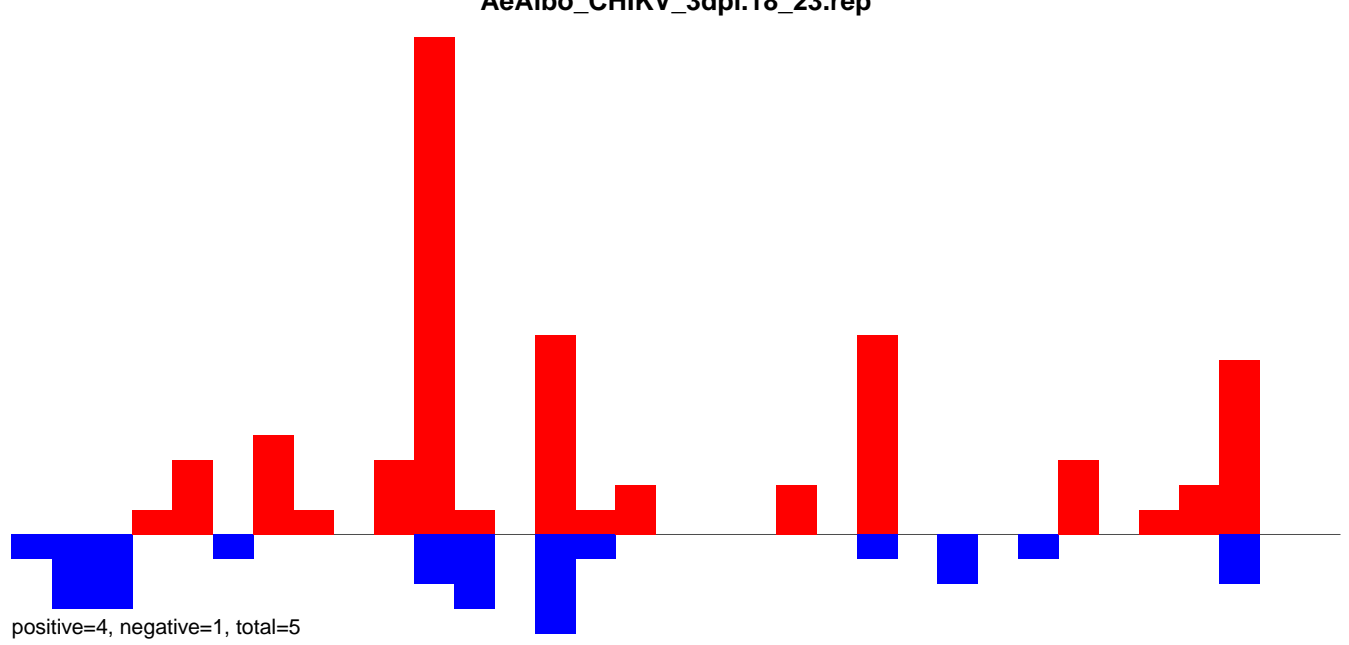

AeAlbo_CHIKV_3dpi.18_23.rep