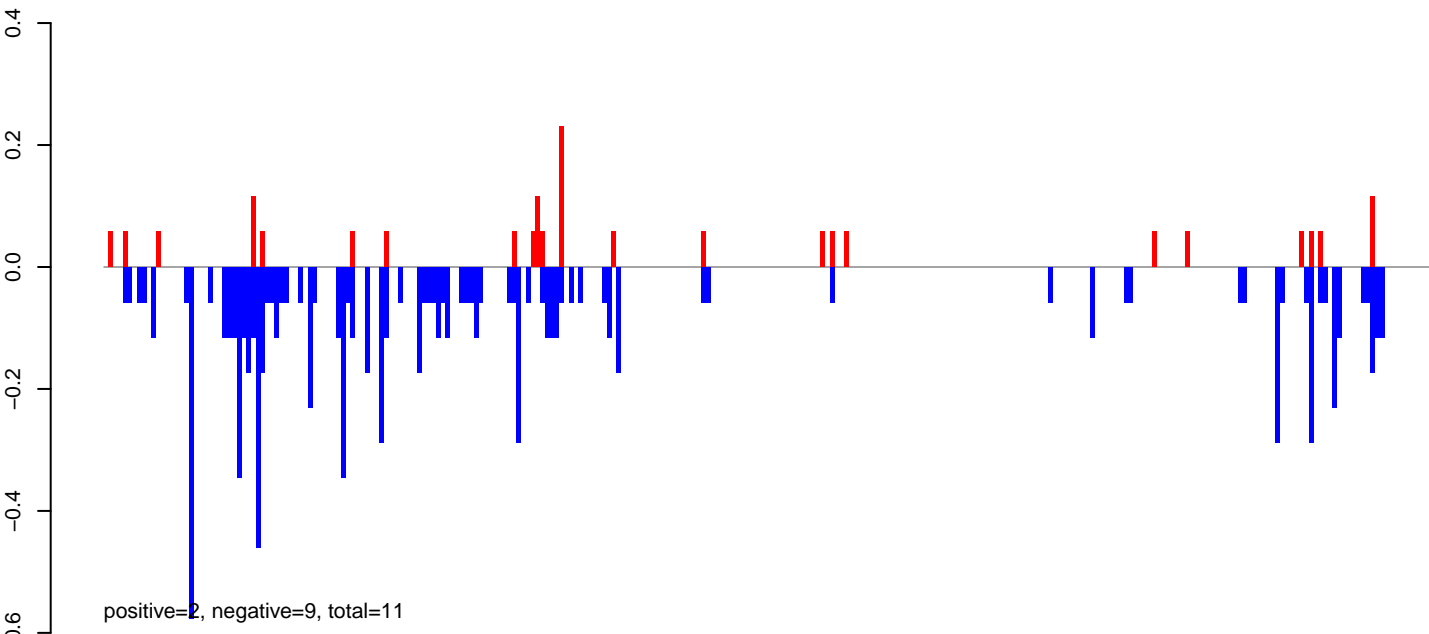

AeAlbo_CHIKV_3dpi.24_35.rep