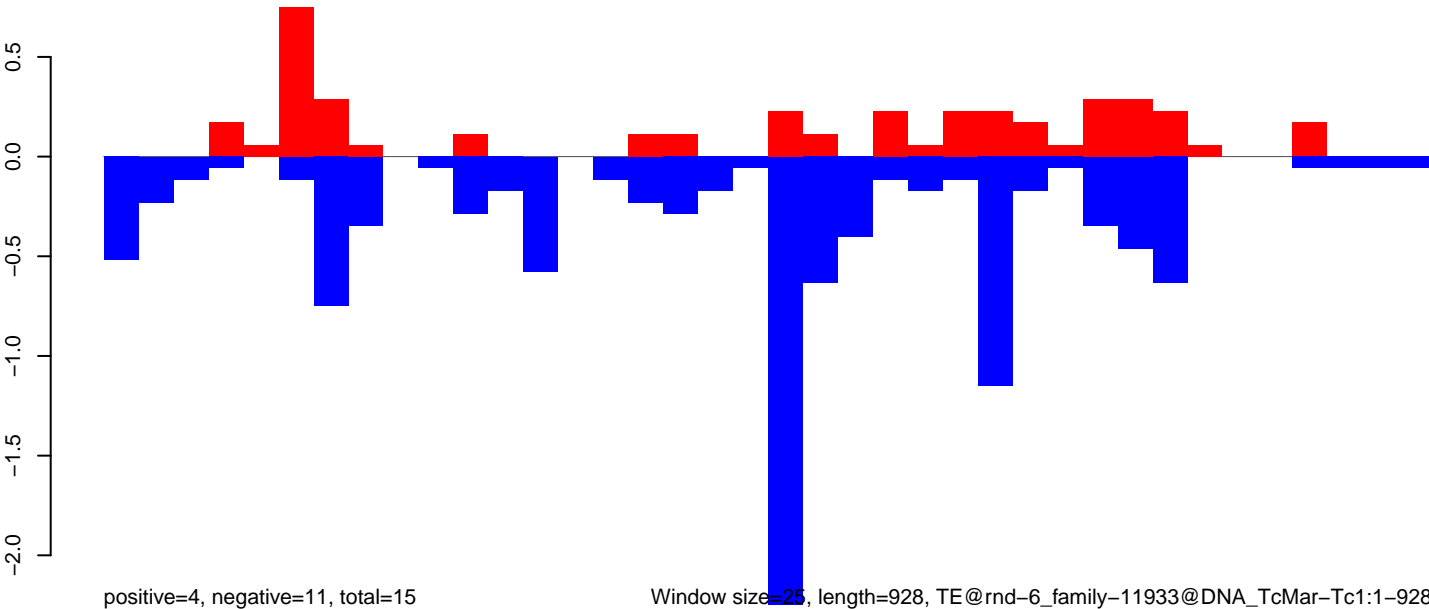

AeAlbo_CHIKV_3dpi.rep

Window size=25, length=928, TE@rnd-6_family-11933@DNA_TcMar-Tc1:1-928

0 200 400 600 800 1000