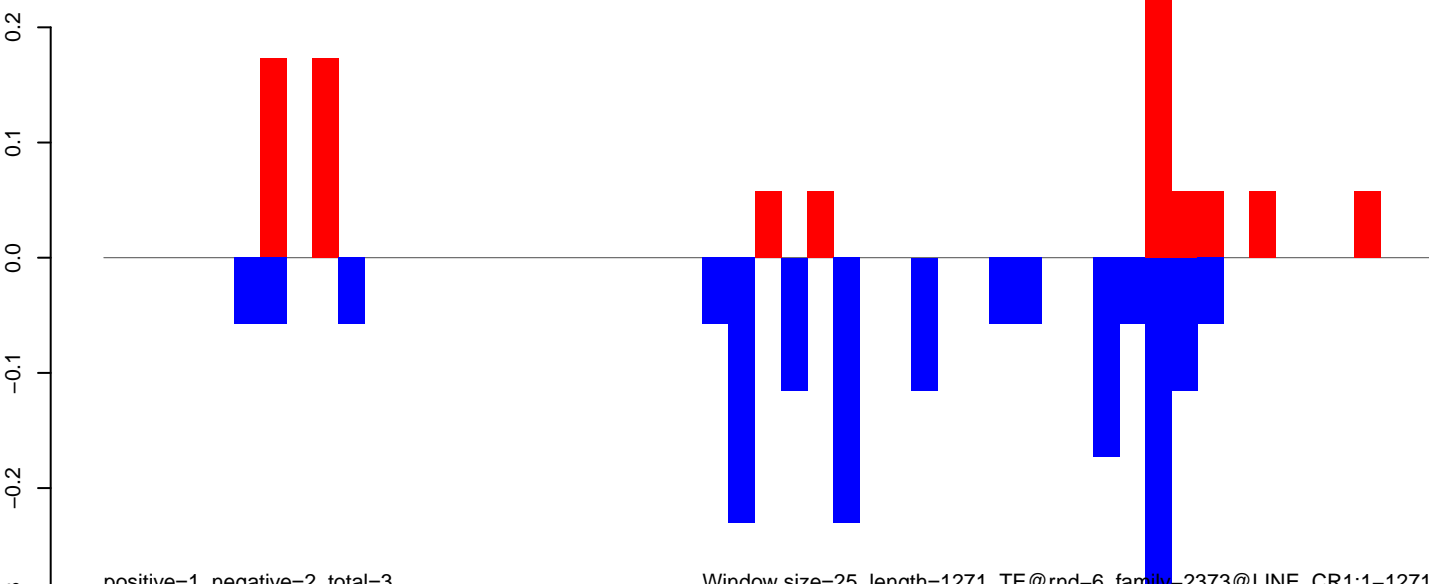

AeAlbo_CHIKV_3dpi.rep

Window size=25, length=1271, TE@rnd-6_family-2373@LINE_CR1:1-1271