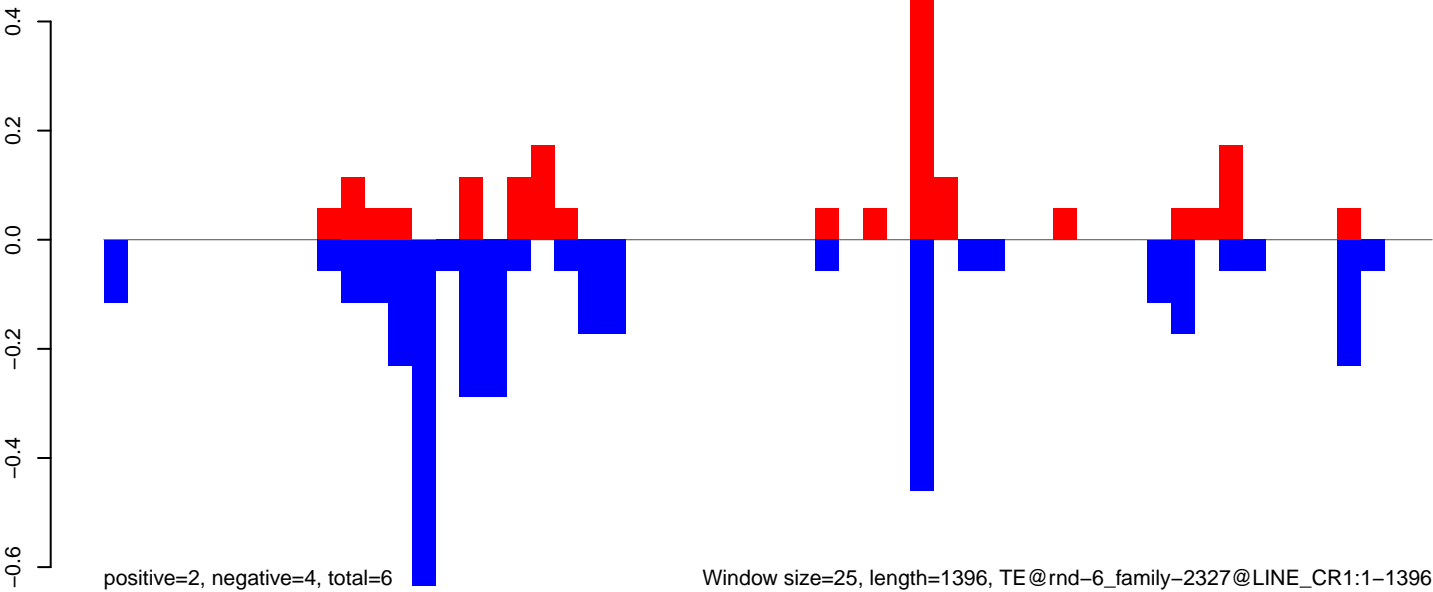

AeAlbo_CHIKV_3dpi.rep

Window size=25, length=1396, TE@rnd-6_family-2327@LINE_CR1:1-1396

0 200 400 600 800 1000 1200 1400