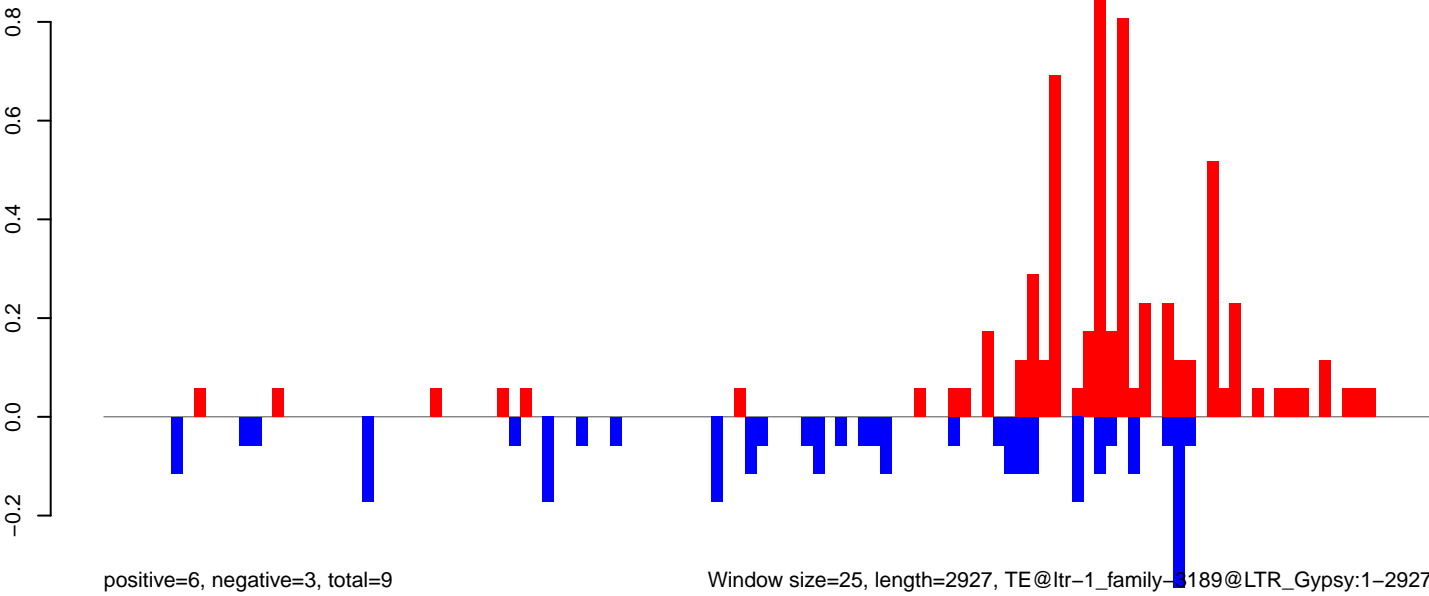

AeAlbo_CHIKV_3dpi.rep

0 500 1000 1500 2000 2500 3000