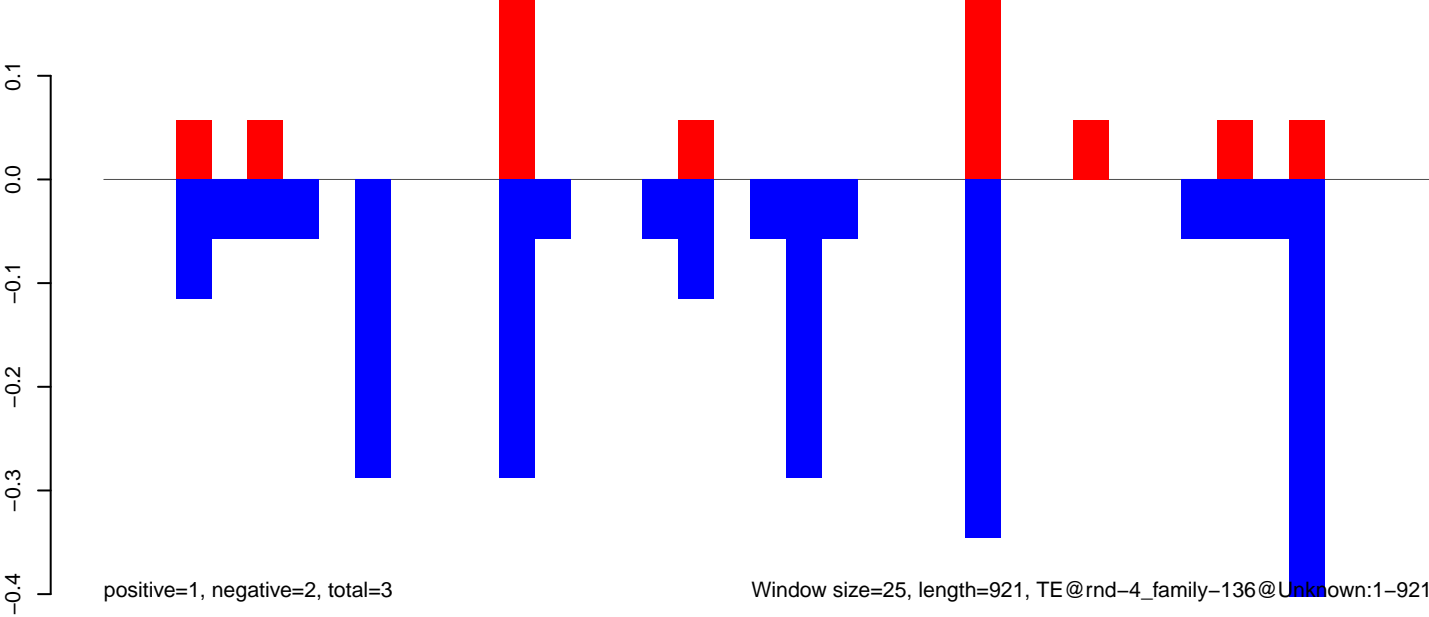

AeAlbo_CHIKV_3dpi.rep

positive=1, negative=2, total=3

Window size=25, length=921, TE@rnd-4_family-136@Unknown:1-921