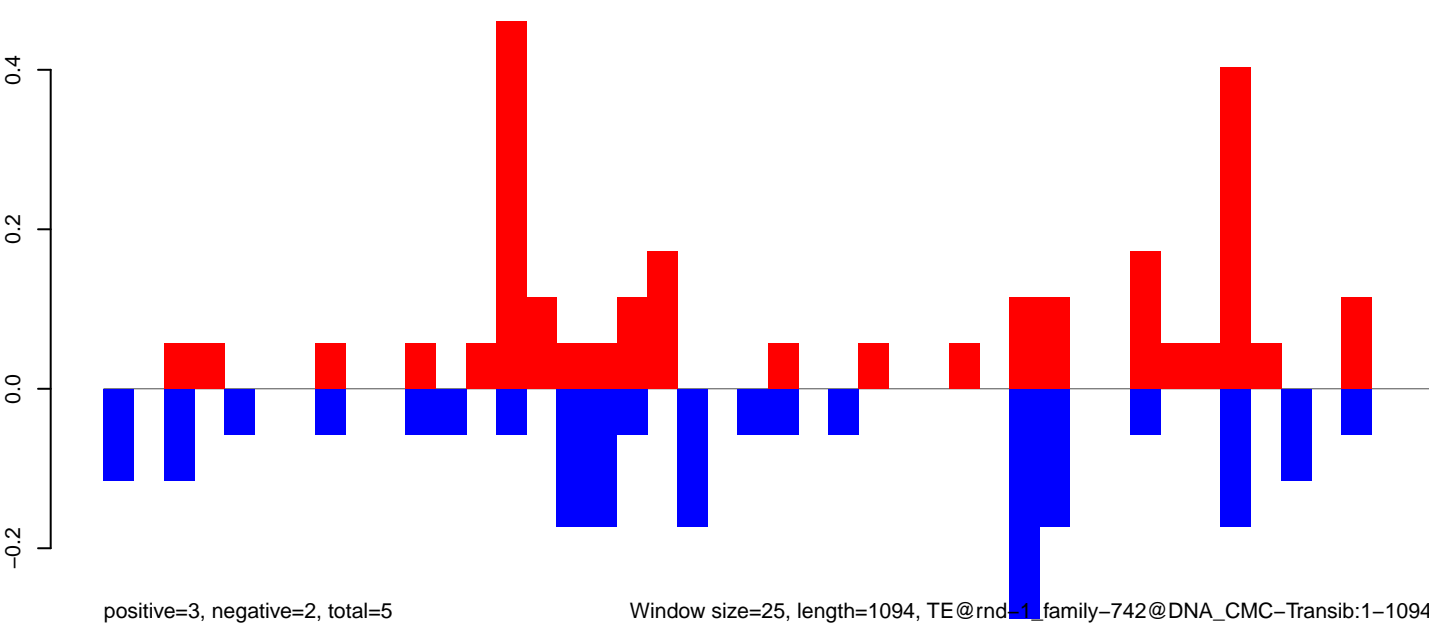

AeAlbo_CHIKV_3dpi.rep

Window size=25, length=1094, TE@rnd-1_family-742@DNA_CMC-Transib:1-1094