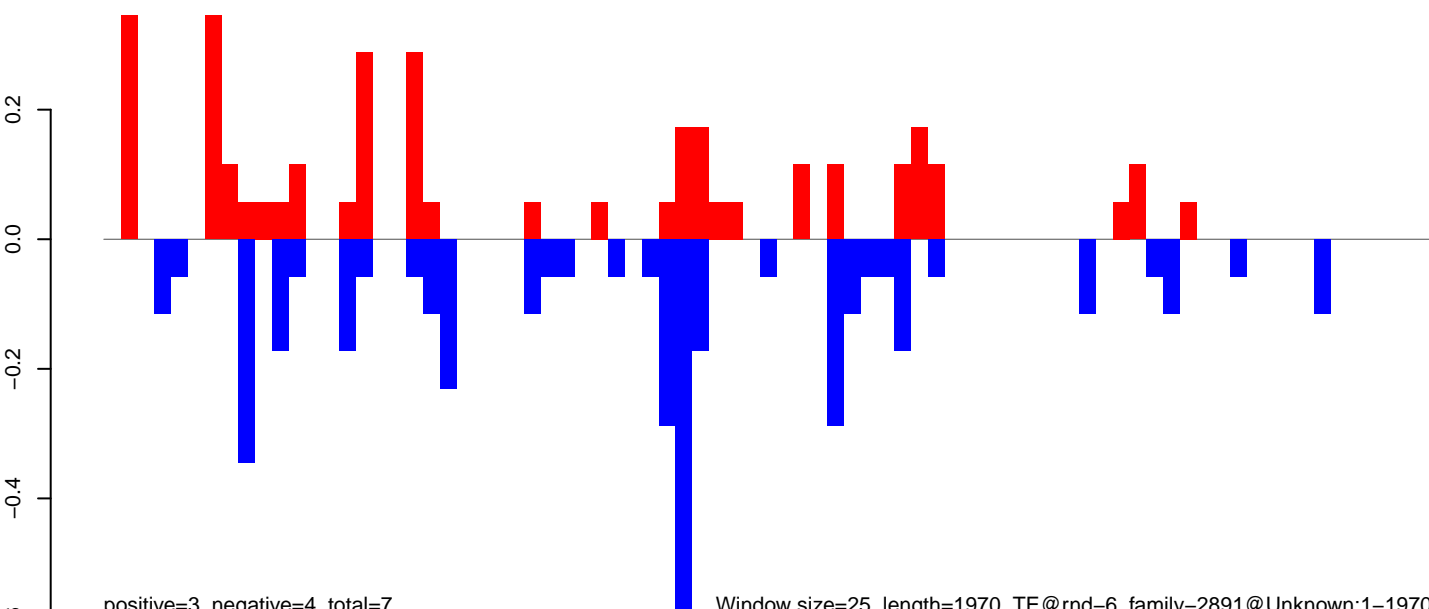

AeAlbo_CHIKV_3dpi.rep

positive=3, negative=4, total=7

Window size=25, length=1970, TE@rnd-6_family-2891@Unknown:1-1970