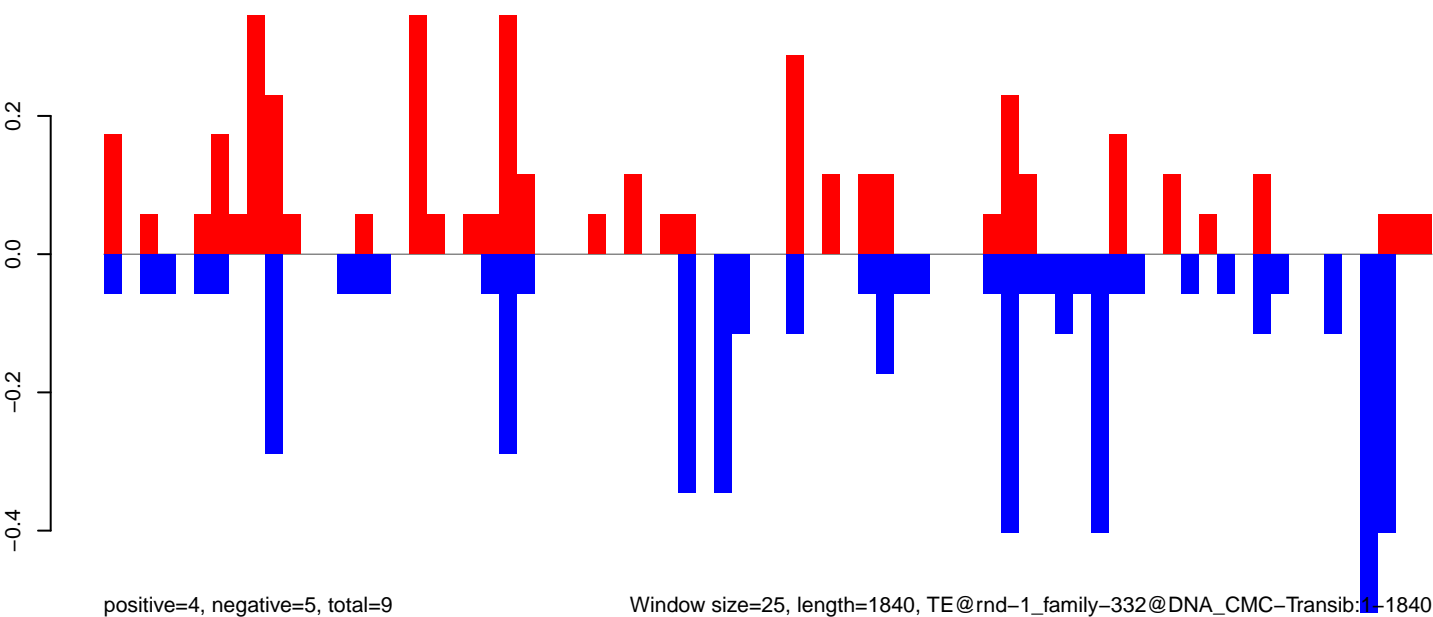

AeAlbo_CHIKV_3dpi.rep

Window size=25, length=1840, TE@rnd-1_family-332@DNA_CMC-Transib:1-1840