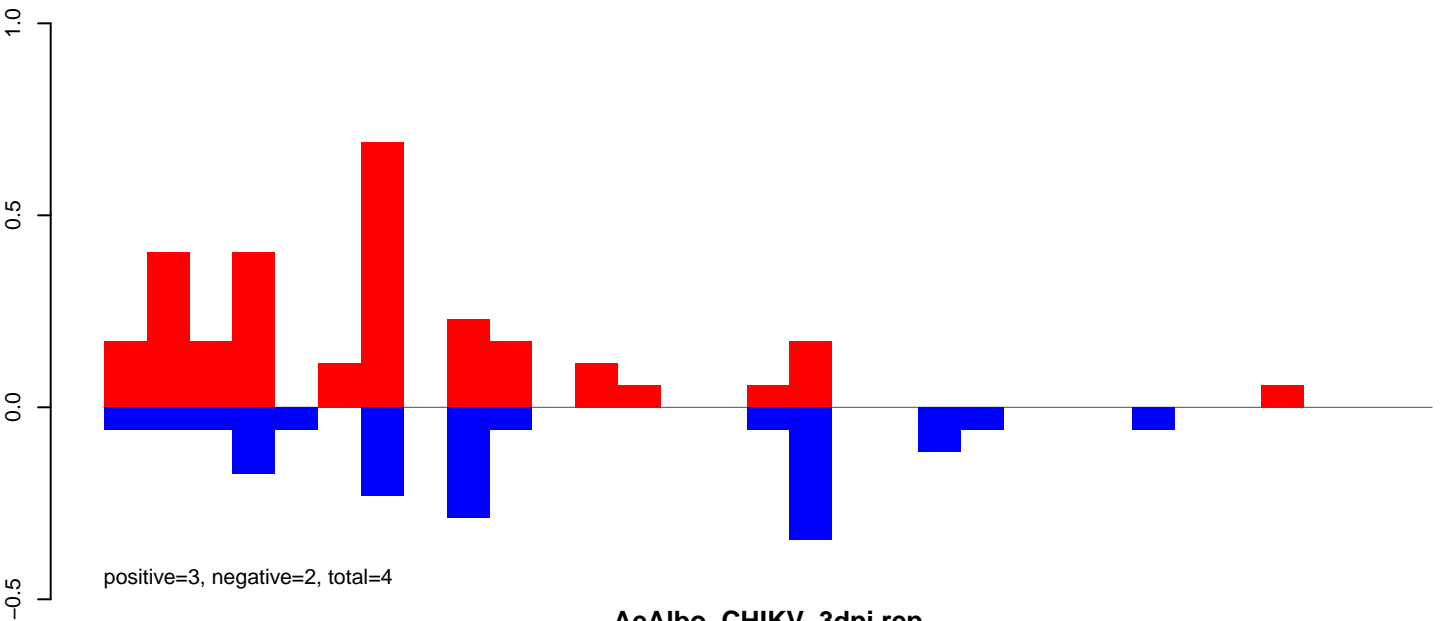

Window size=25, length=1043, TE@rnd-5_family-2369@Unknown:1-1043

AeAlbo_CHIKV_3dpi.18_23.rep

AeAlbo_CHIKV_3dpi.24_35.rep

AeAlbo_CHIKV_3dpi.rep

Window size=25, length=751, TE@rnd-4_family-397@Unknown:1-751