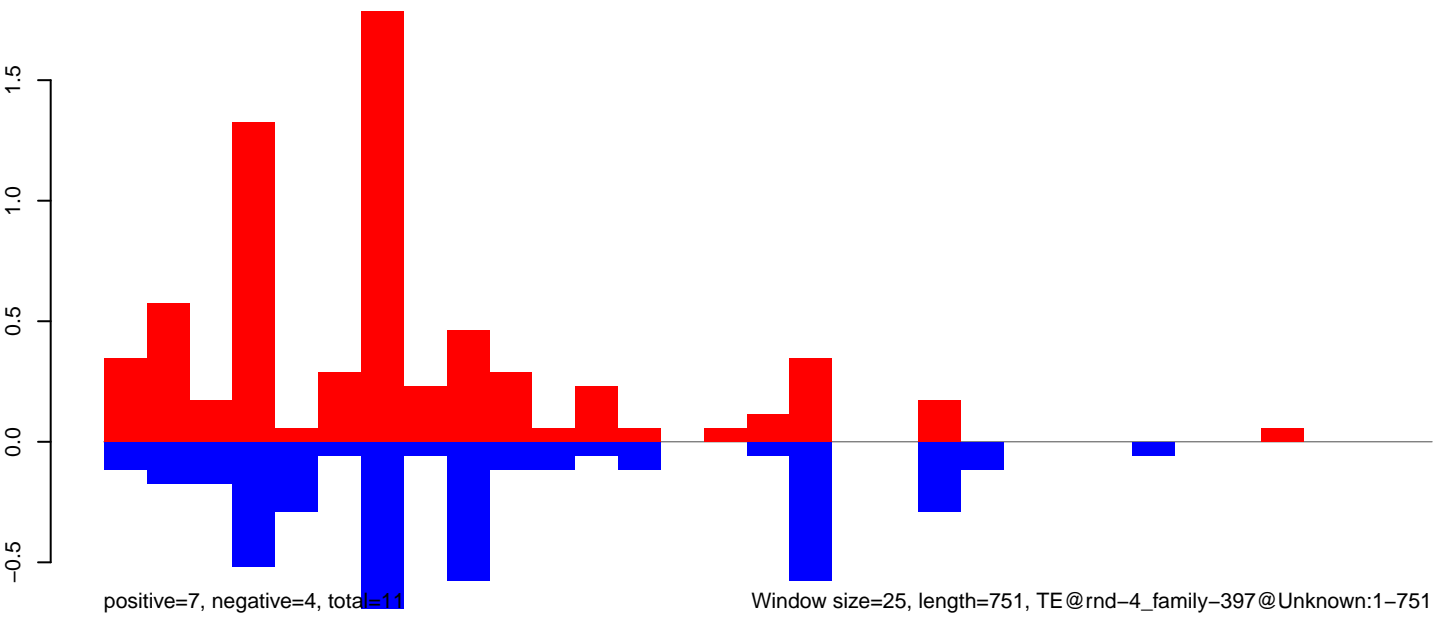

Window size=25, length=1043, TE@rnd-5_family-2369@Unknown:1-1043

AeAlbo_CHIKV_3dpi.18_23.rep

AeAlbo_CHIKV_3dpi.24_35.rep

AeAlbo_CHIKV_3dpi.rep

Window size=25, length=751, TE@rnd-4_family-397@Unknown:1-751