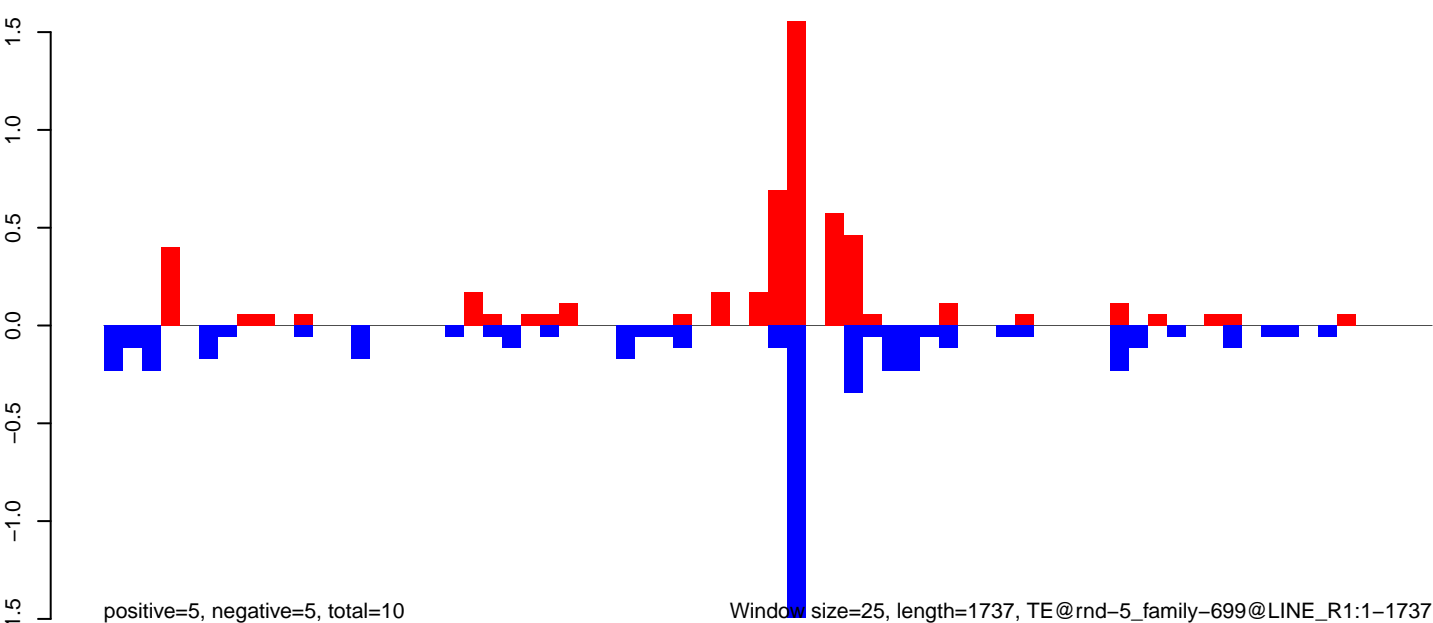

AeAlbo_CHIKV_3dpi.rep

Window size=25, length=1737, TE@rnd-5_family-699@LINE_R1:1-1737