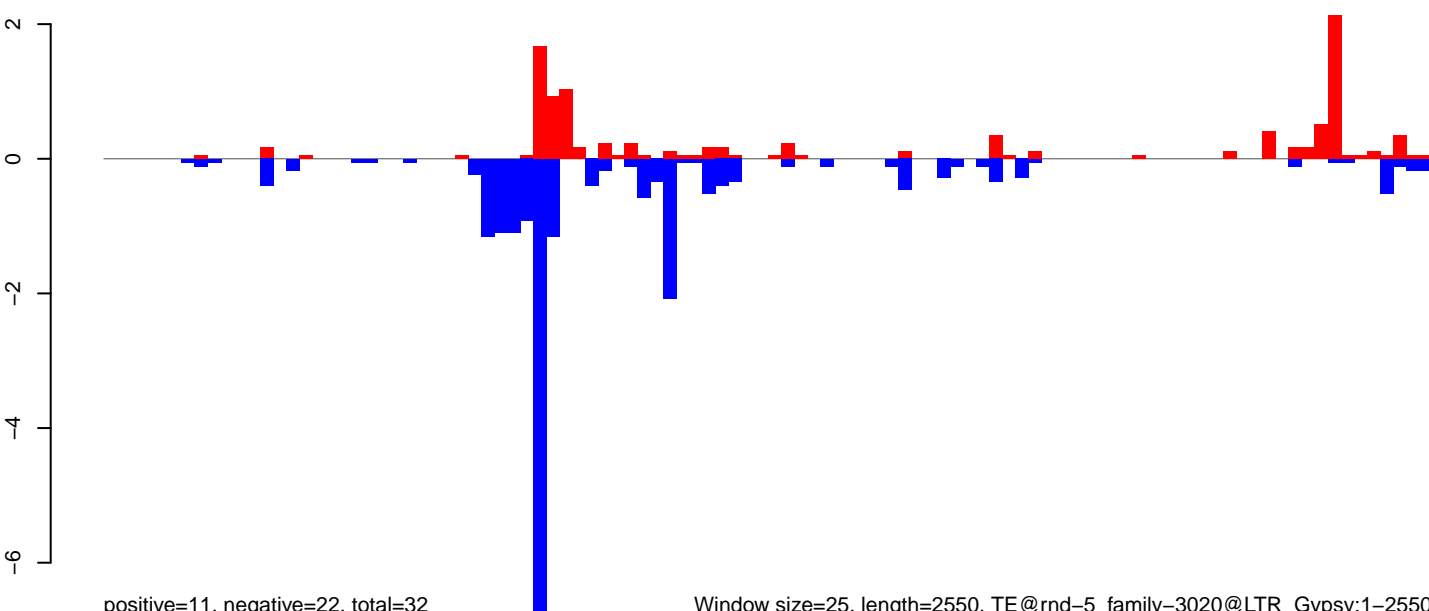

AeAlbo_CHIKV_3dpi.rep

positive=11, negative=22, total=32

Window size=25, length=2550, TE@rnd-5_family-3020@LTR_Gypsy:1-2550

0 500 1000 1500 2000 2500