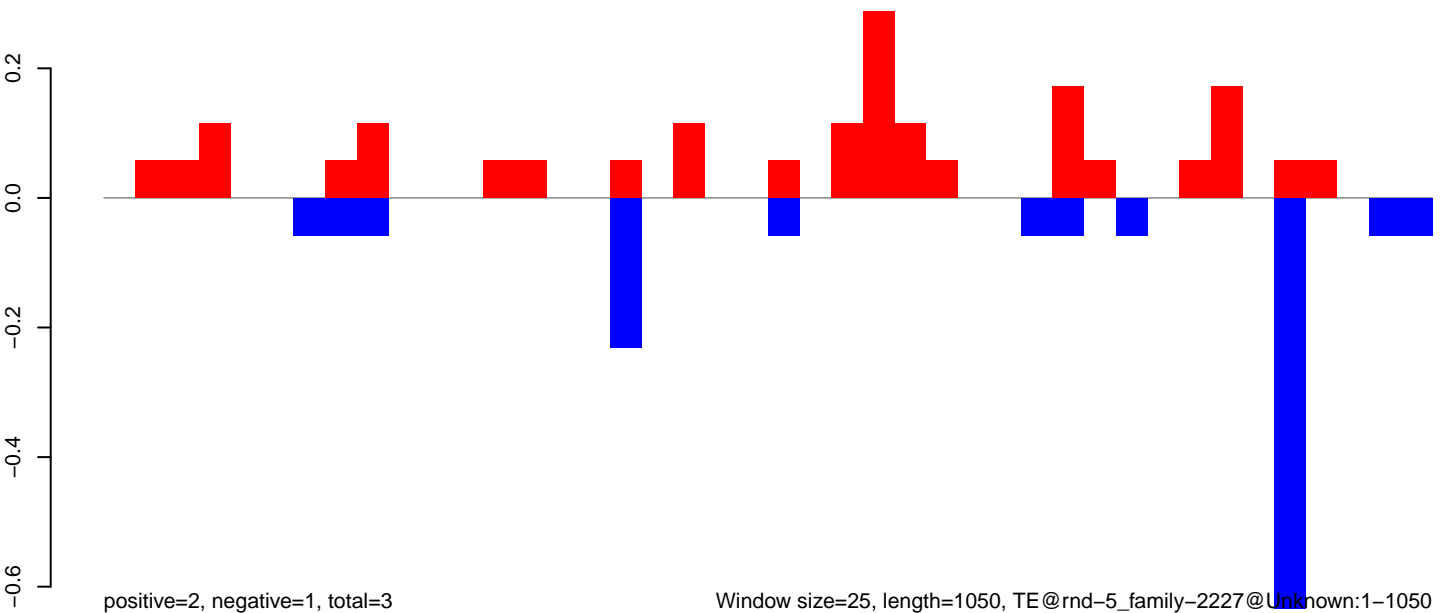

AeAlbo_CHIKV_3dpi.rep

Window size=25, length=1050, TE@rnd-5_family-2227@Unknown:1-1050