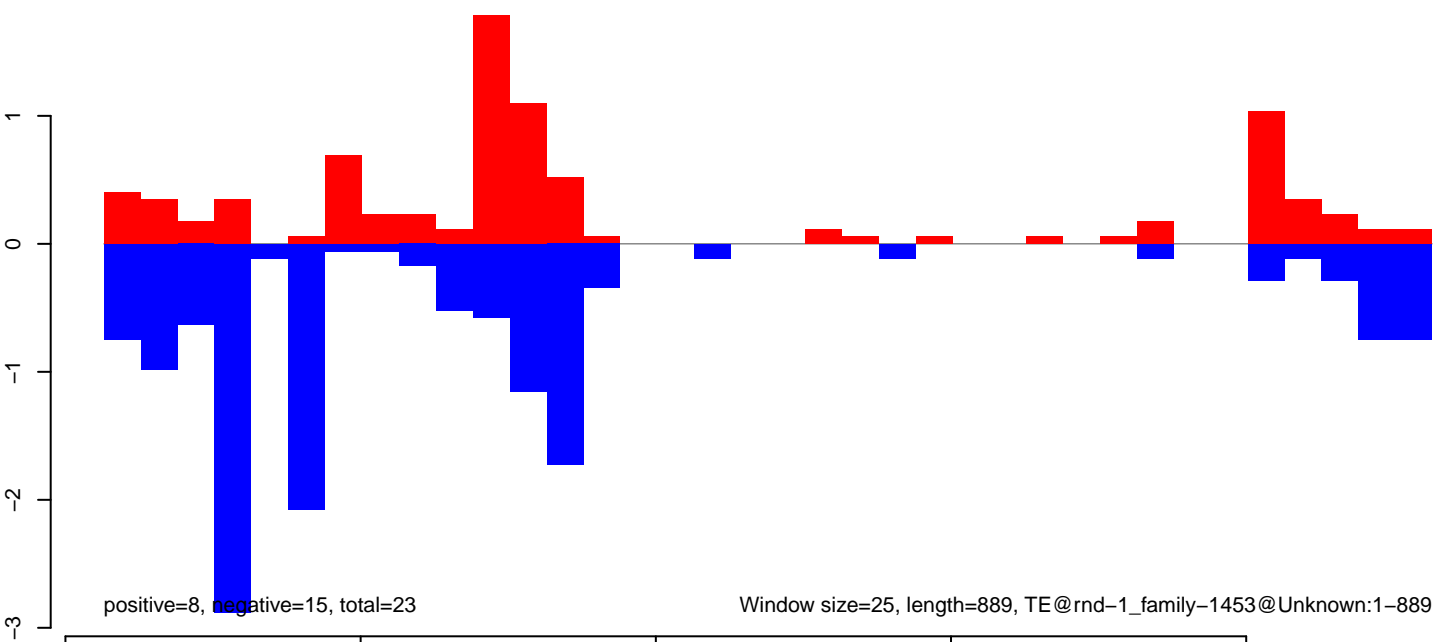

AeAlbo_CHIKV_3dpi.rep

positive=8, negative=15, total=23

Window size=25, length=889, TE@rnd-1_family-1453@Unknown:1-889