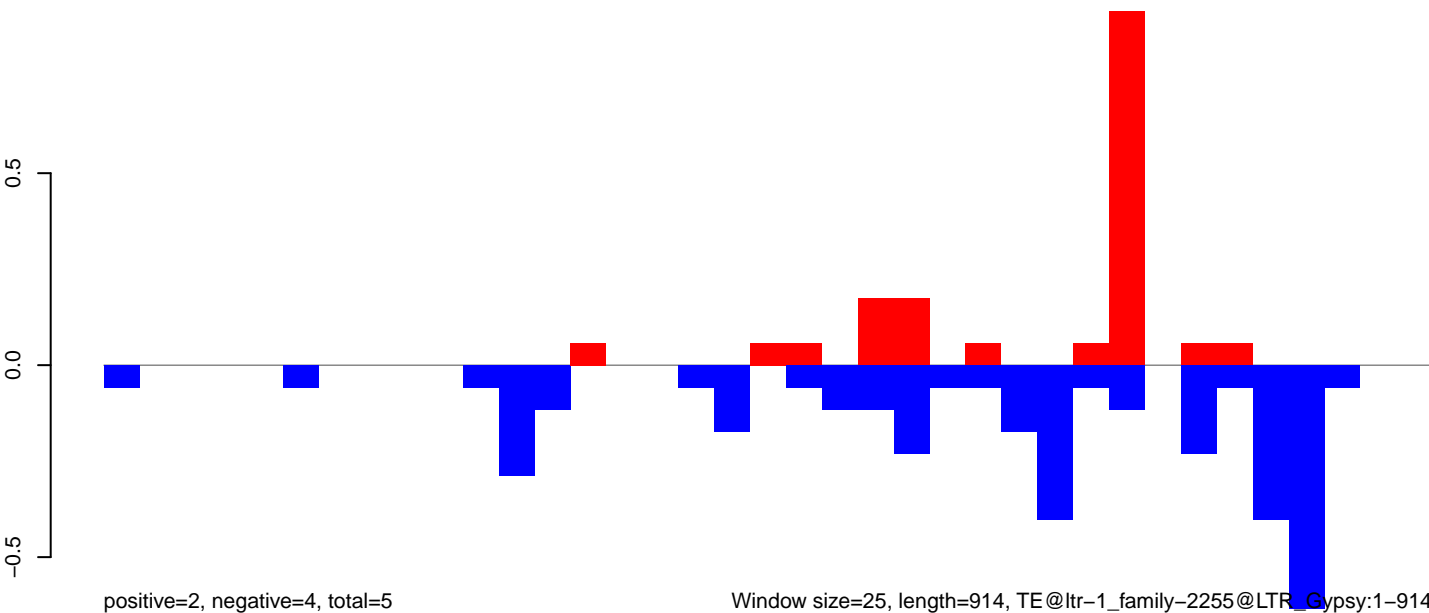

AeAlbo_CHIKV_3dpi.rep

Window size=25, length=914, TE@ltr-1_family-2255@LTR_Gypsy:1-914

AeAlbo_CHIKV_3dpi.18_23.rep

AeAlbo_CHIKV_3dpi.24_35.rep

AeAlbo_CHIKV_3dpi.rep

Window size=25, length=612, TE@ltr-1_family-218@Unknown:1-612