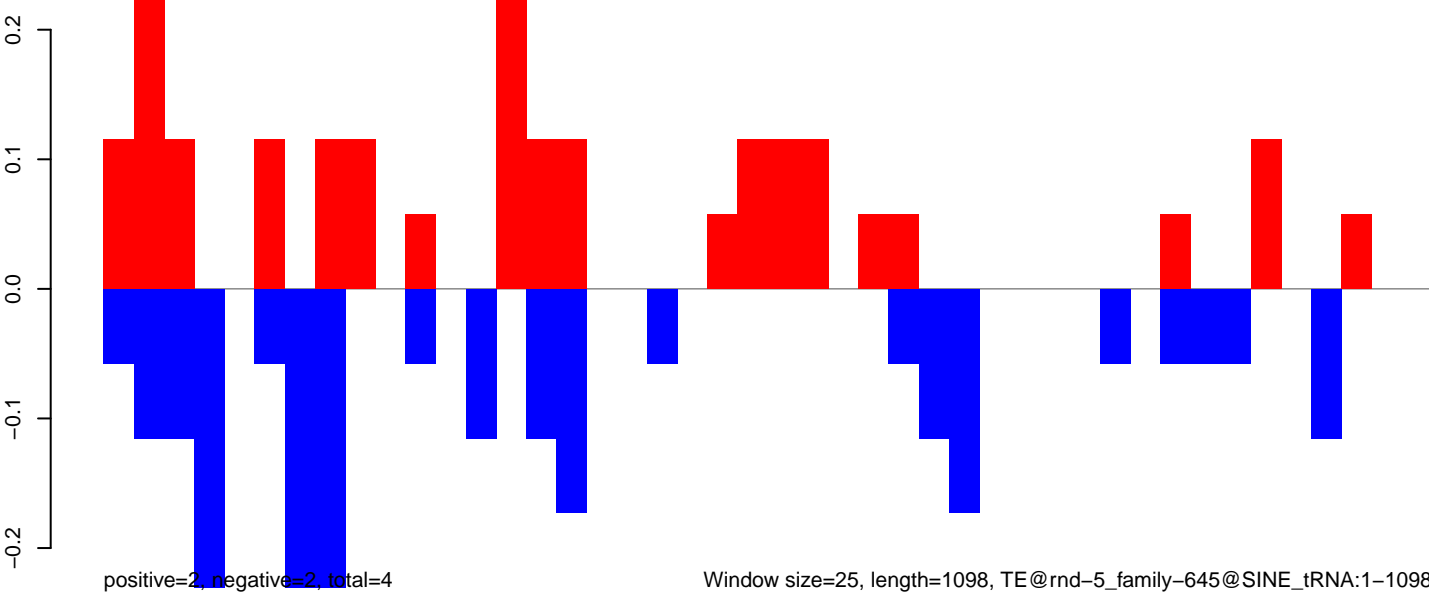

AeAlbo_CHIKV_3dpi.24_35.rep

AeAlbo_CHIKV_3dpi.rep

Window size=25, length=847, TE@rnd-6_family-354@Unknown:1-847

AeAlbo_CHIKV_3dpi.18_23.rep

AeAlbo_CHIKV_3dpi.24_35.rep

AeAlbo_CHIKV_3dpi.rep

Window size=25, length=1098, TE@rnd-5_family-645@SINE_tRNA:1-1098