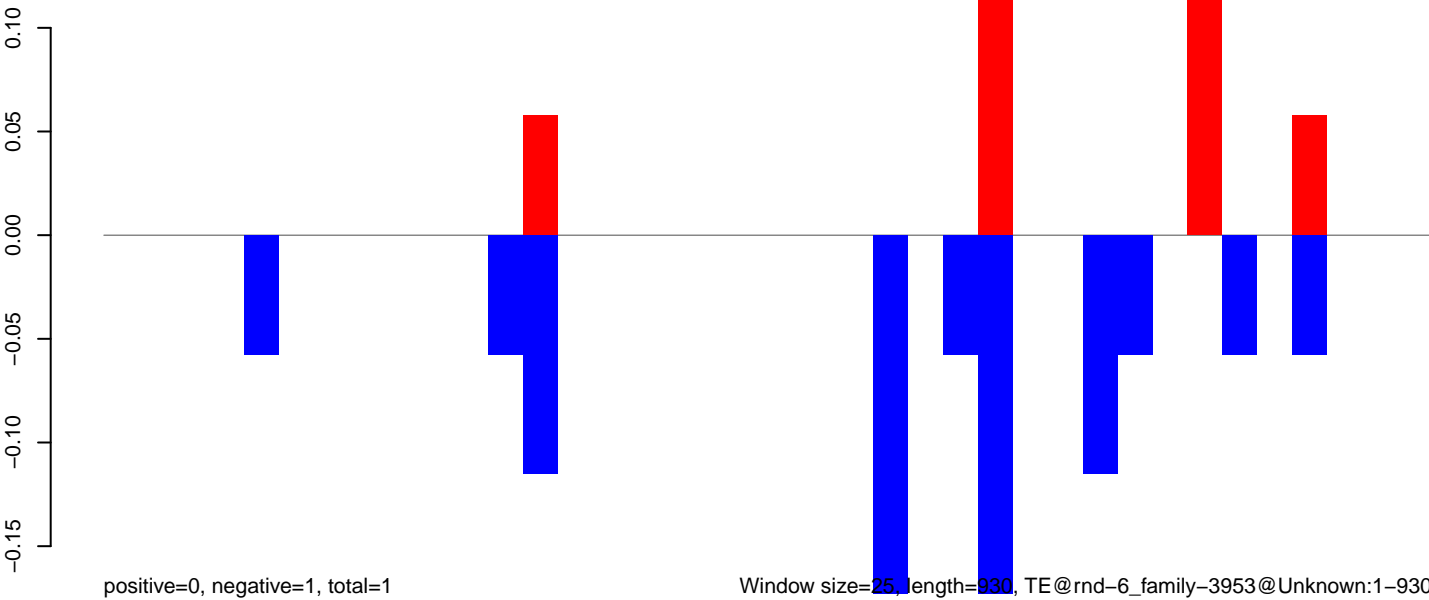

AeAlbo_CHIKV_3dpi.rep

Window size=25, length=930, TE@rnd-6_family-3953@Unknown:1-930