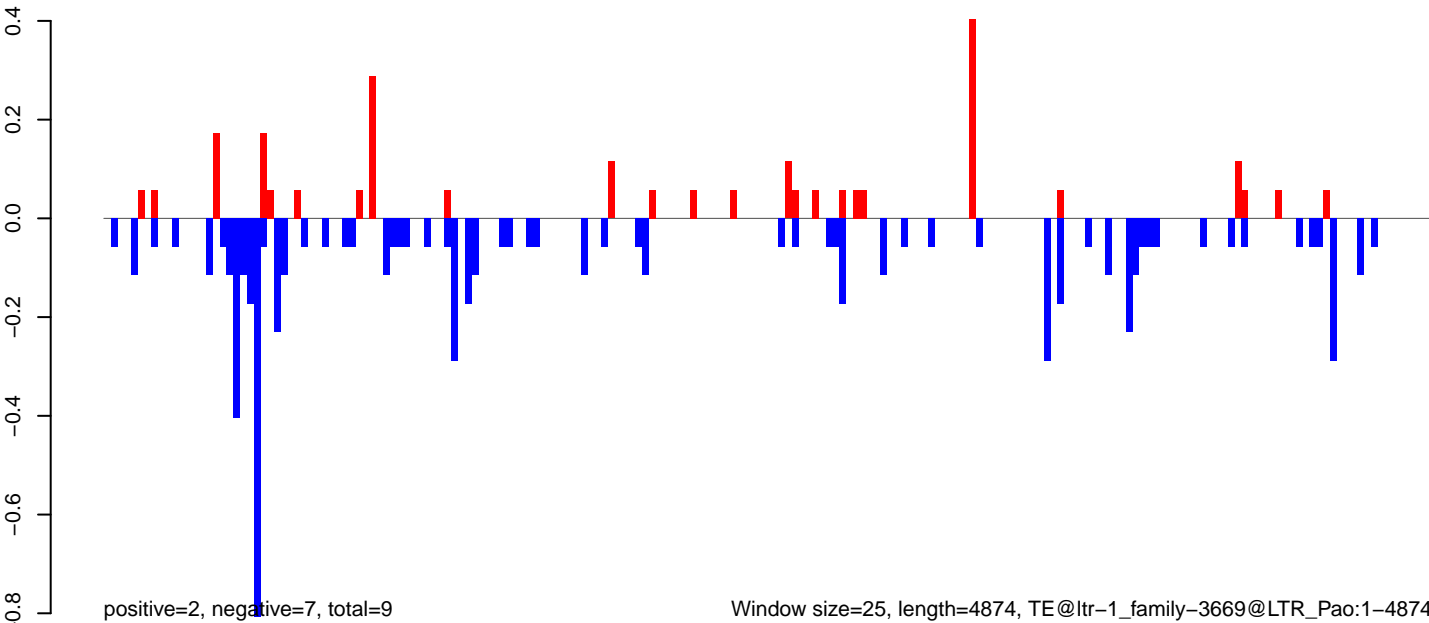

AeAlbo_CHIKV_3dpi.rep

Window size=25, length=4874, TE@ltr-1_family-3669@LTR_Pao:1-4874

0 1000 2000 3000 4000 5000