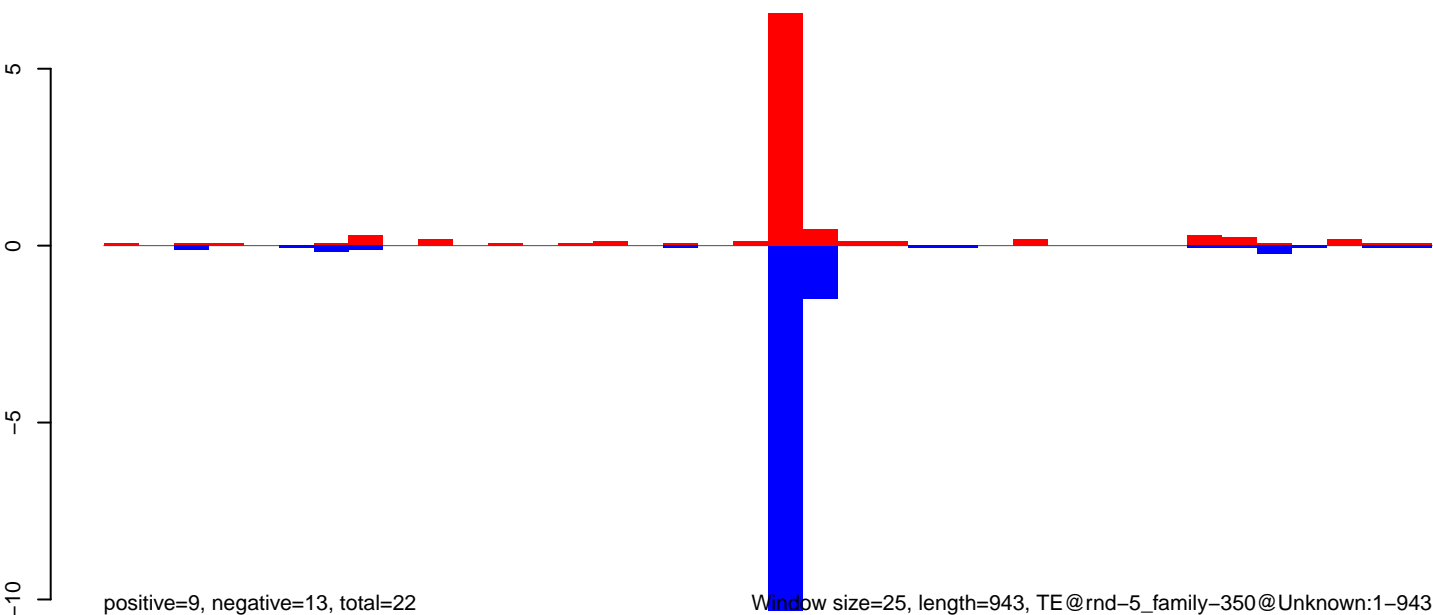

AeAlbo_CHIKV_3dpi.rep

Window size=25, length=943, TE@rnd-5_family-350@Unknown:1-943