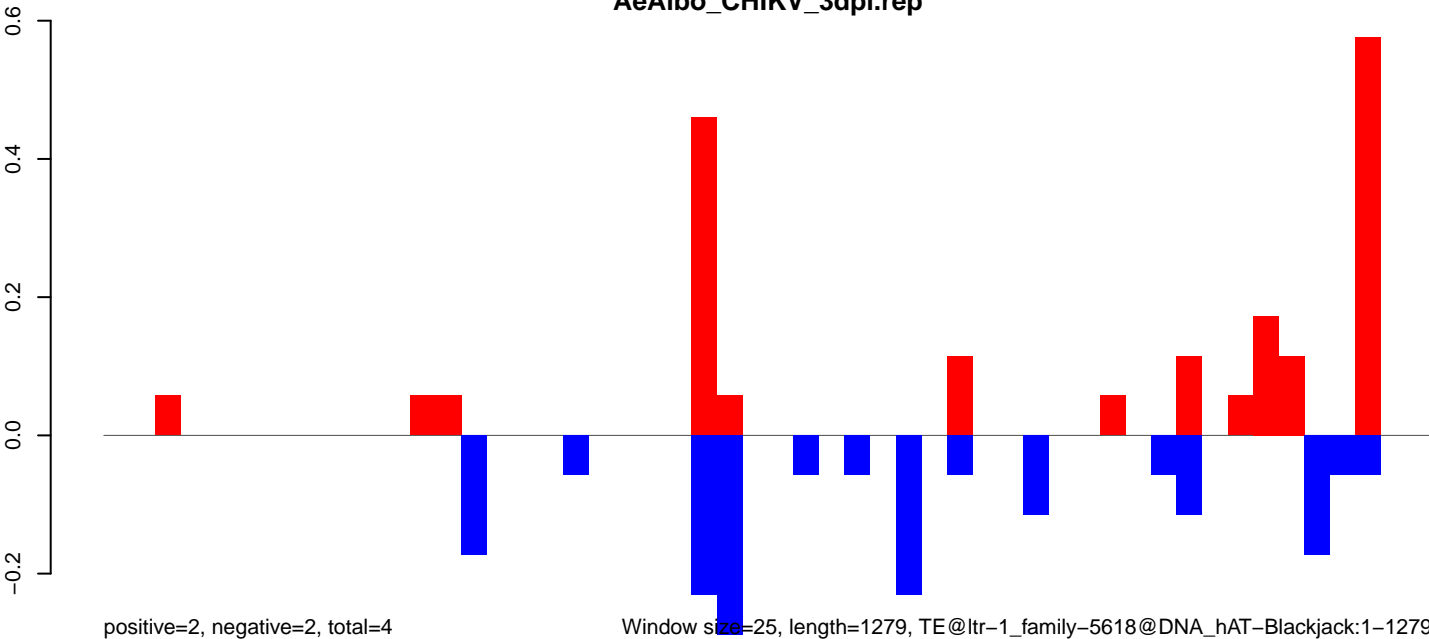

AeAlbo_CHIKV_3dpi.rep

Window size=25, length=1279, TE@ltr-1_family-5618@DNA_hAT-Blackjack:1-1279