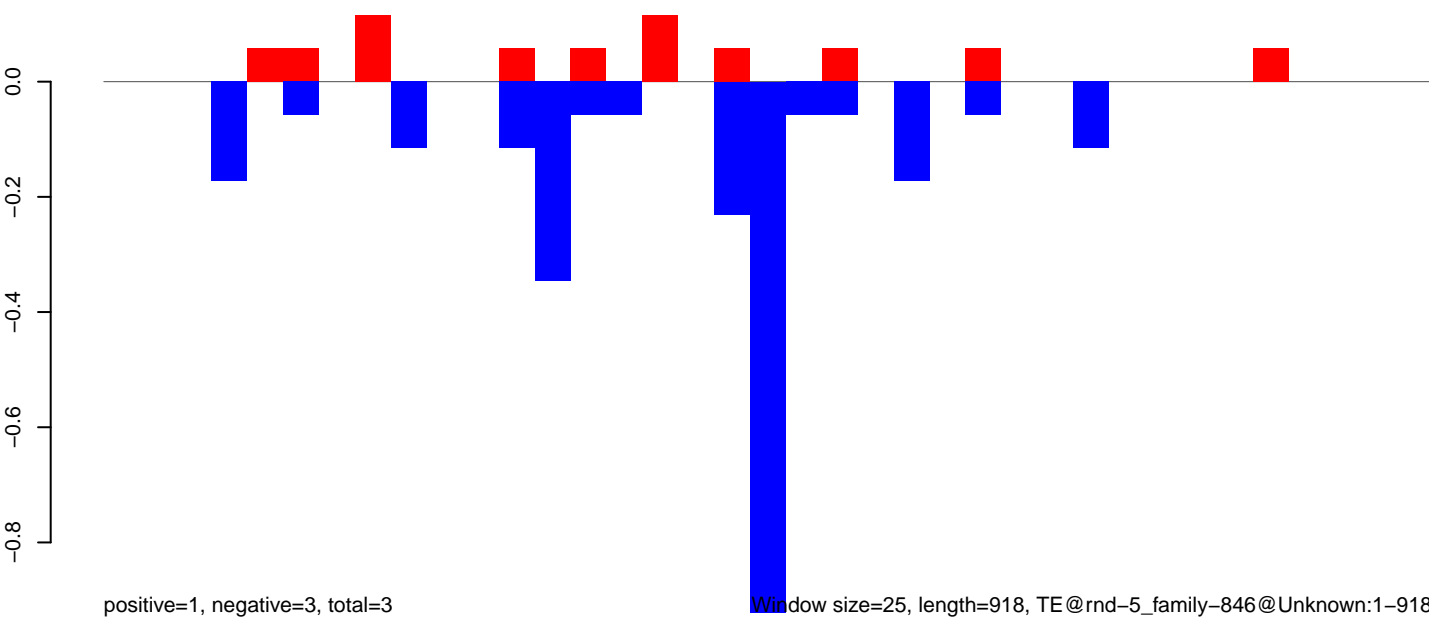

AeAlbo_CHIKV_3dpi.rep

Window size=25, length=918, TE@rnd-5_family-846@Unknown:1-918