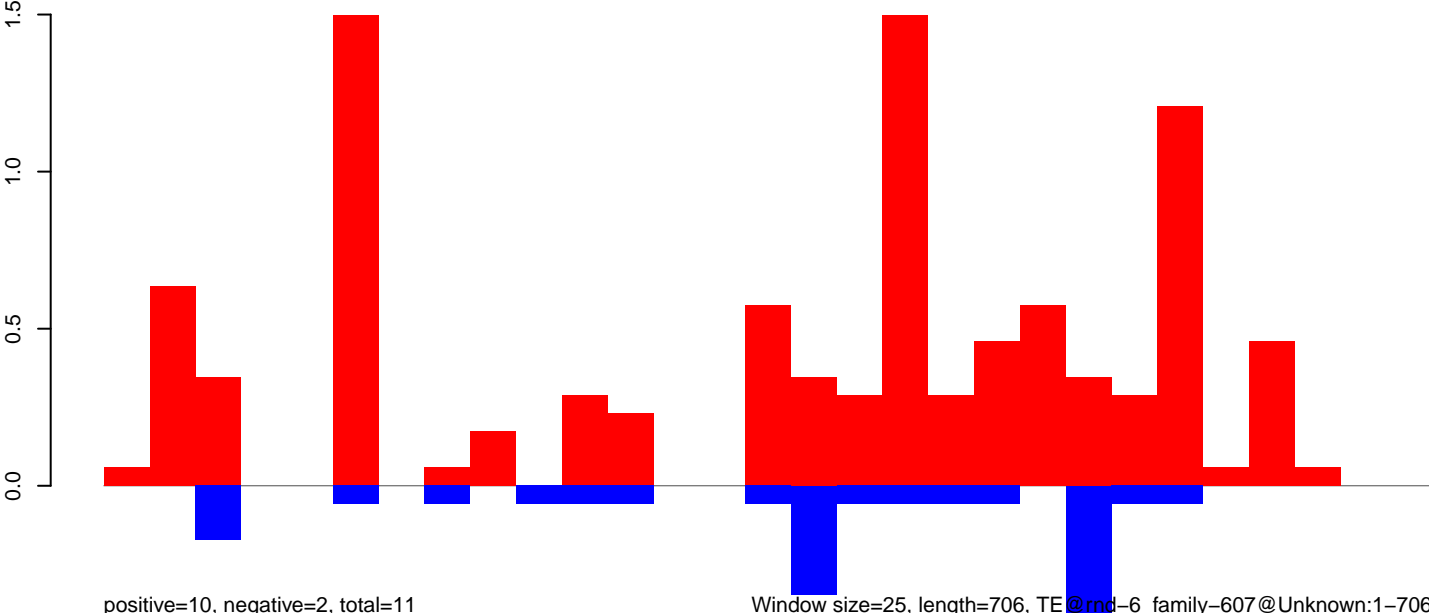

positive=3, negative=2, total=5

Window size=25, length=709, TE@rnd-6_family-807@Satellite:1-709

AeAlbo_CHIKV_3dpi.18_23.rep

AeAlbo_CHIKV_3dpi.24_35.rep

AeAlbo_CHIKV_3dpi.rep

Window size=25, length=706, TE @ rmd-6_family-607@Unknown:1-706