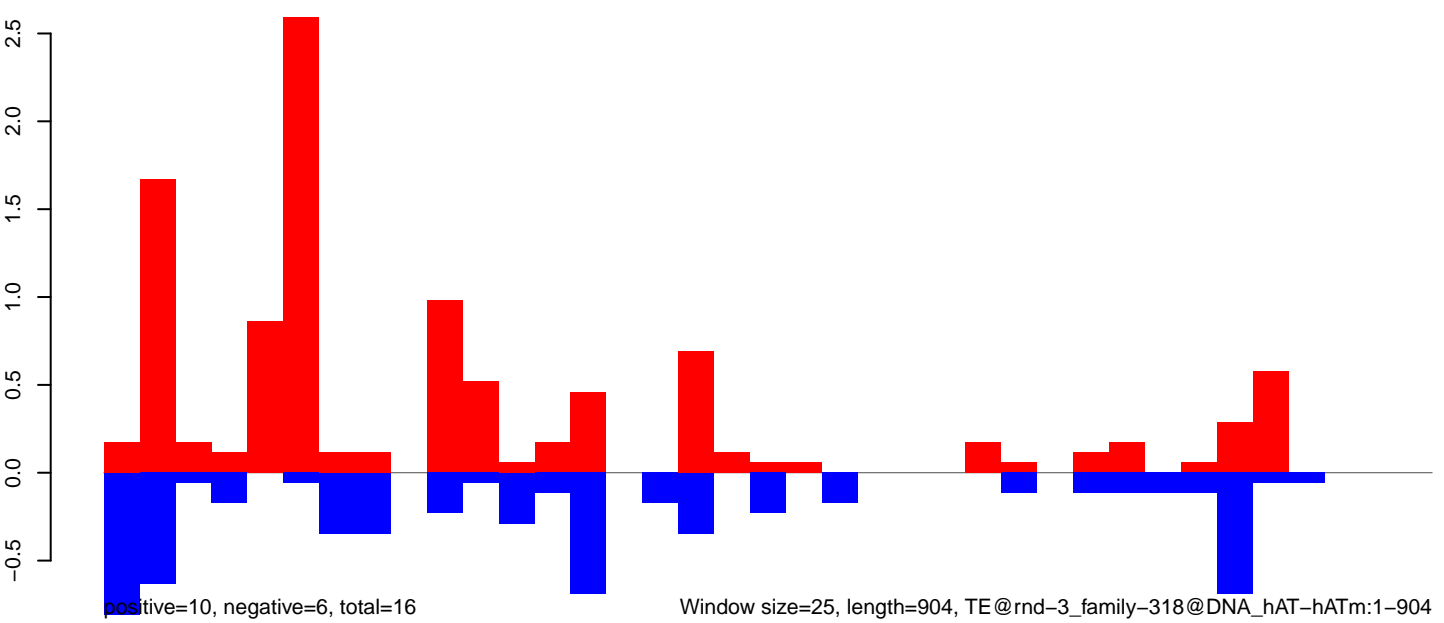

AeAlbo_CHIKV_3dpi.rep

Window size=25, length=904, TE@rnd-3_family-318@DNA_hAT-hATm:1-904