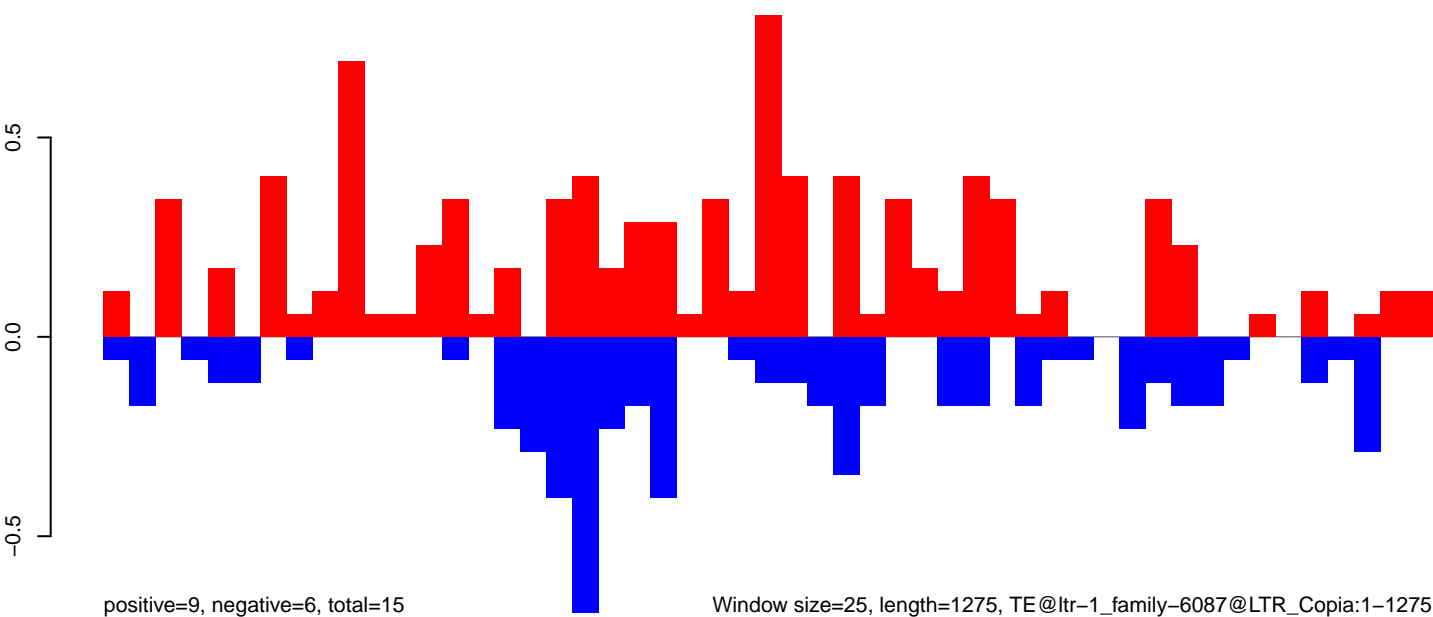

AeAlbo_CHIKV_3dpi.rep