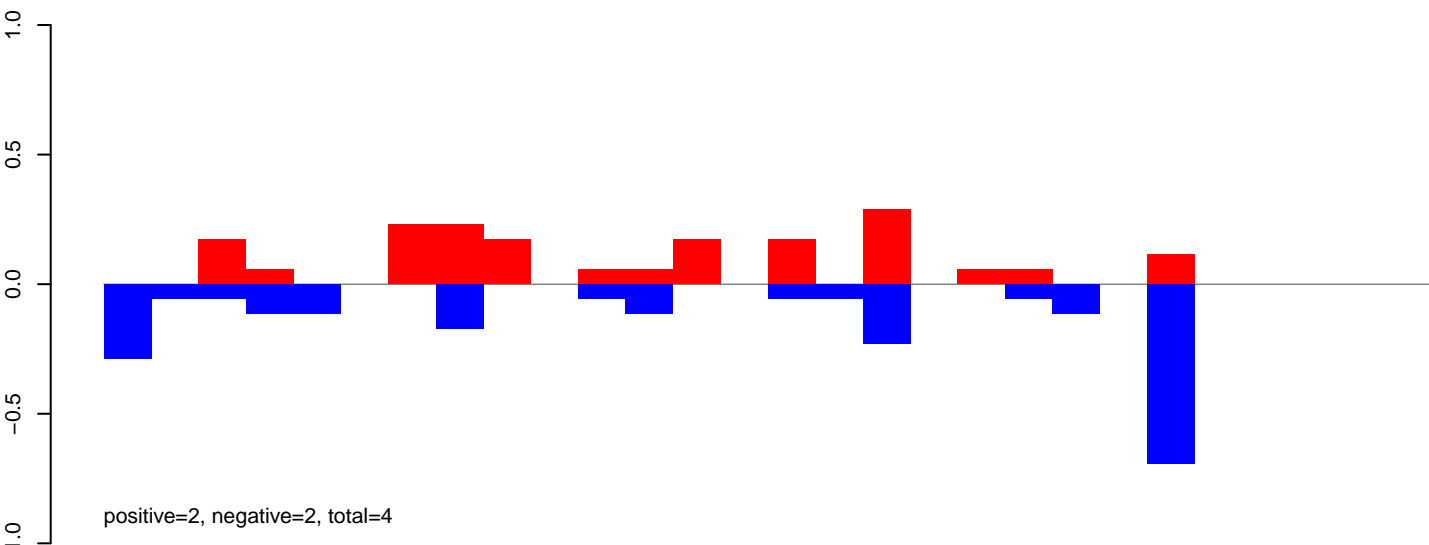

Window size=25, length=676, TE@ltr-1_family-5289@Unknown:1-676