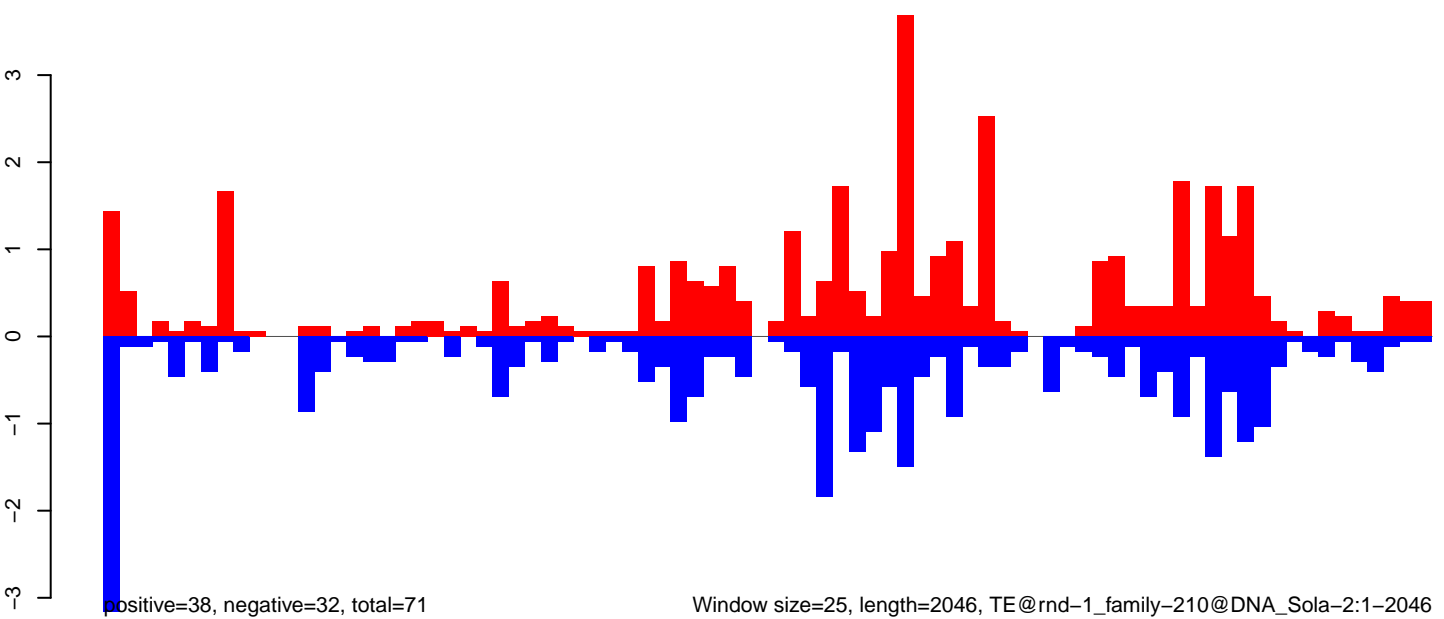

AeAlbo_CHIKV_3dpi.rep

Window size=25, length=2046, TE@rnd-1_family-210@DNA_Sola-2:1-2046

0 500 1000 1500 2000