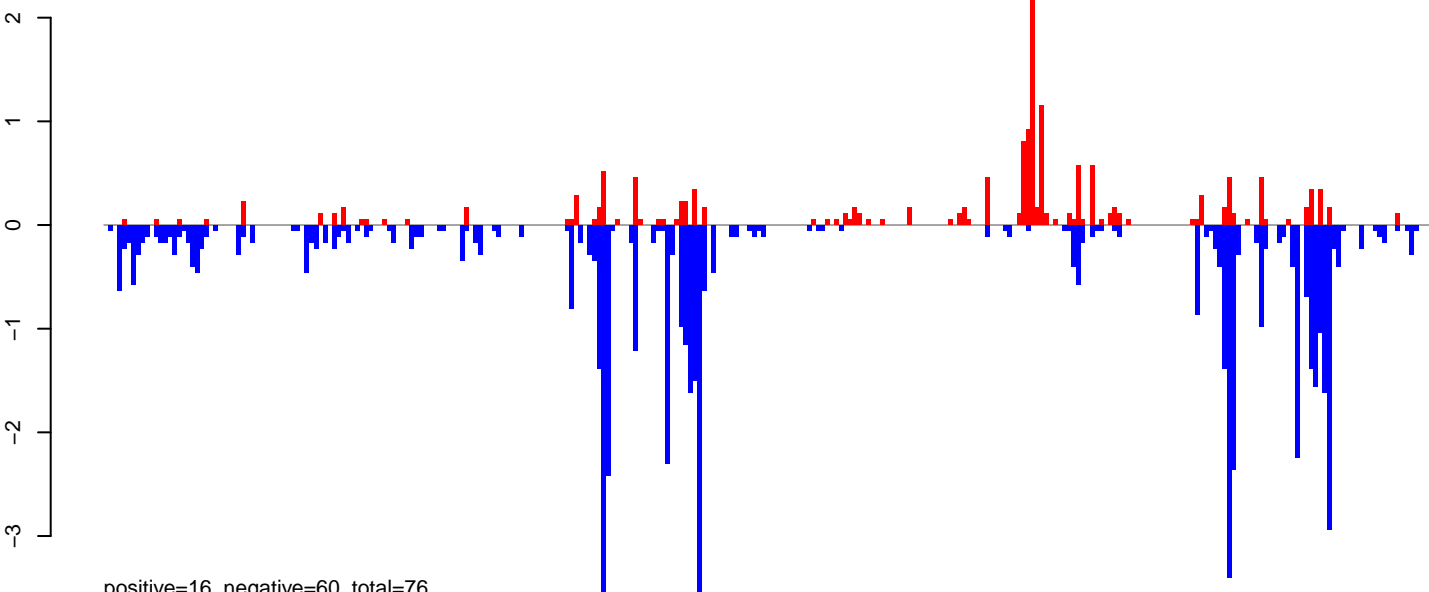

AeAlbo_CHIKV_3dpi.24_35.rep

positive=16, negative=60, total=76