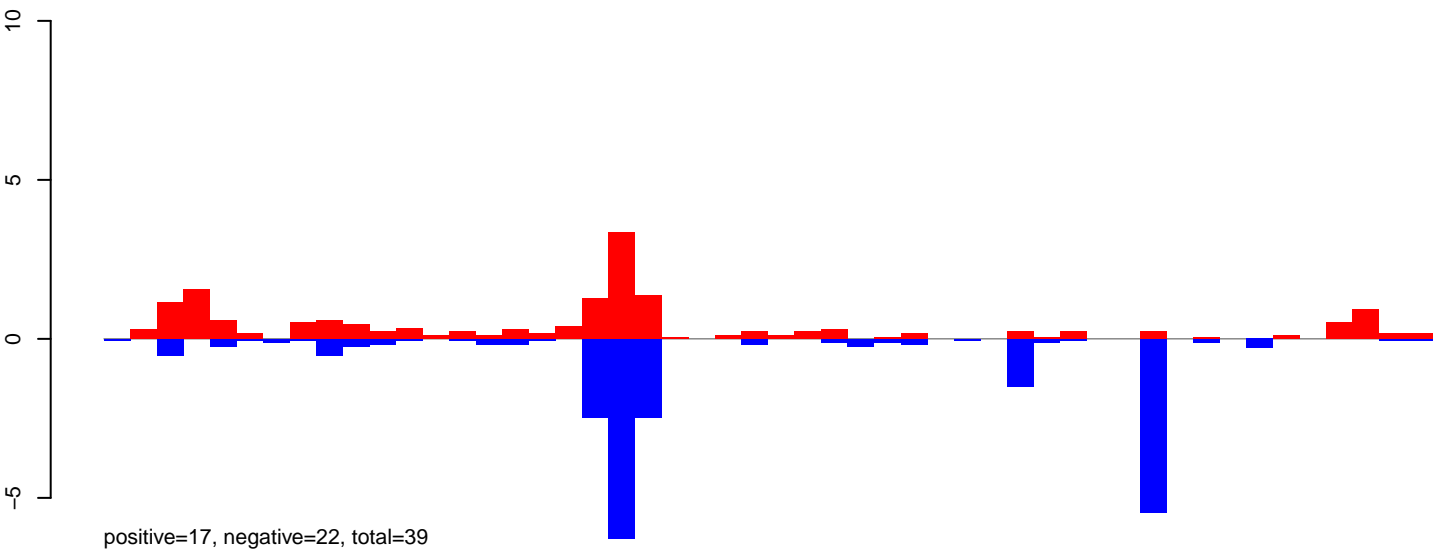

AeAlbo_CHIKV_3dpi.18_23.rep