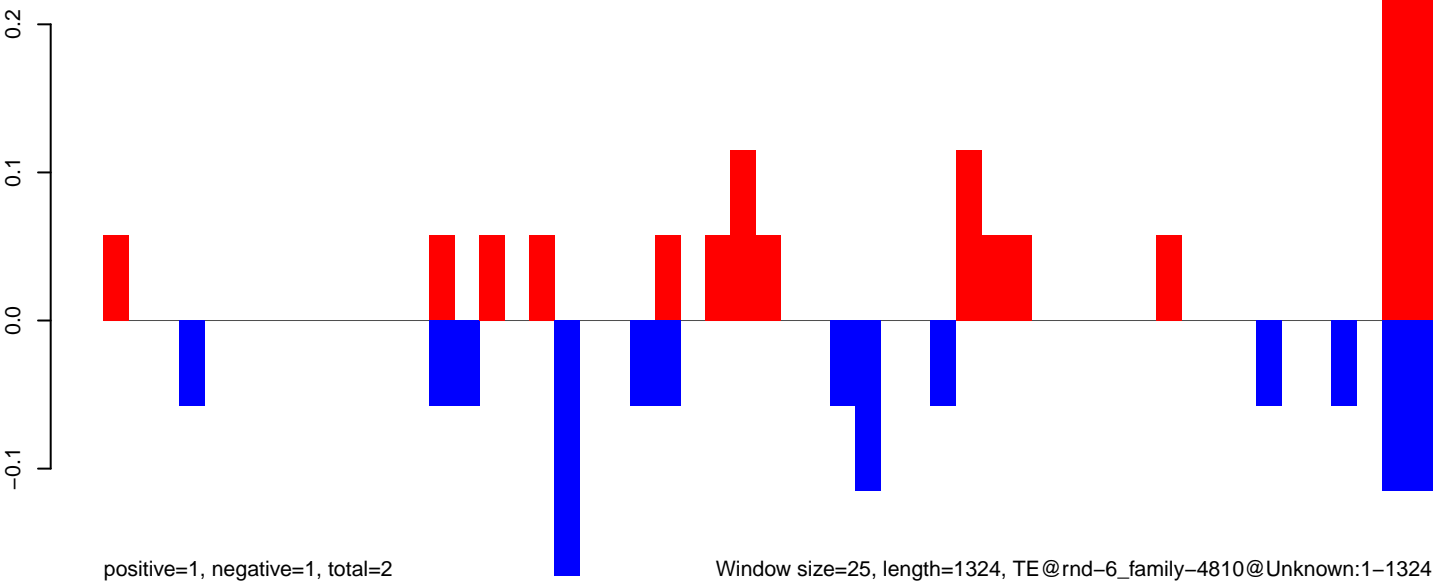

positive=5, negative=4, total=9

Window size=25, length=615, TE@rnd-6_family-5107@Unknown:1-615

AeAlbo_CHIKV_3dpi.18_23.rep

AeAlbo_CHIKV_3dpi.24_35.rep

AeAlbo_CHIKV_3dpi.rep

AeAlbo_CHIKV_3dpi.18_23.rep

AeAlbo_CHIKV_3dpi.24_35.rep