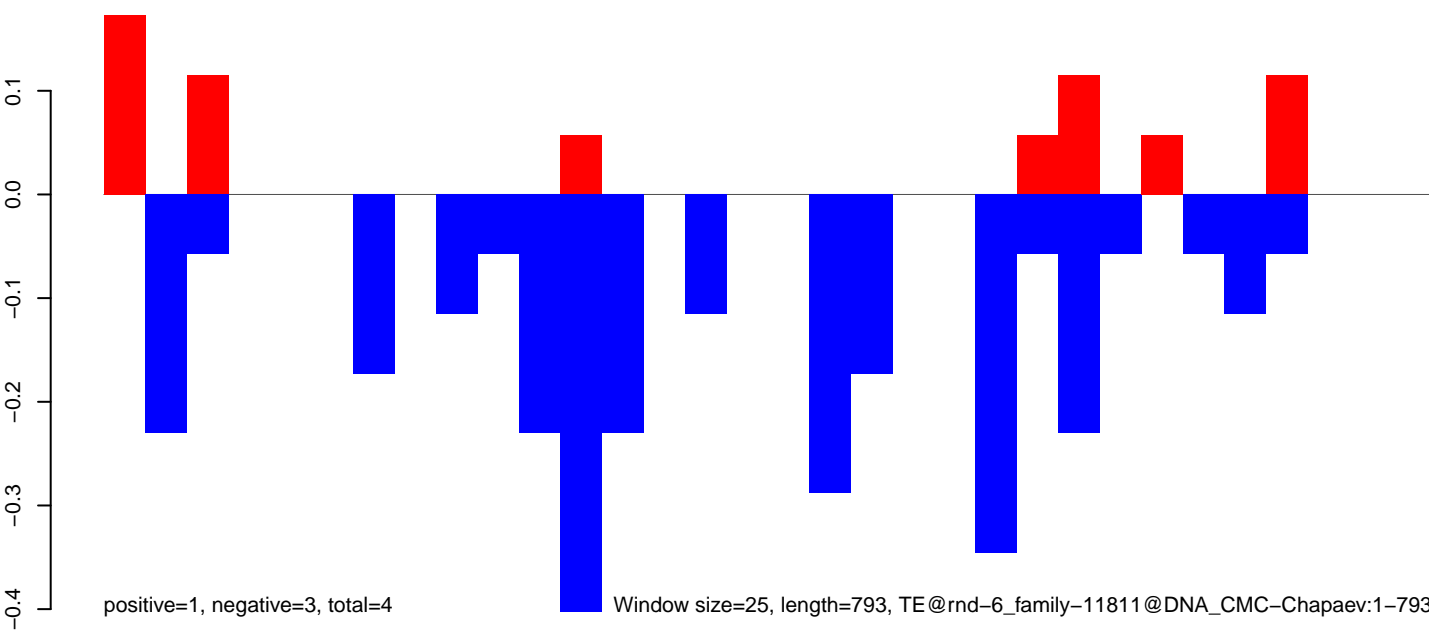

AeAlbo_CHIKV_3dpi.rep

Window size=25, length=793, TE@rnd-6_family-11811@DNA_CMC-Chapaev:1-793