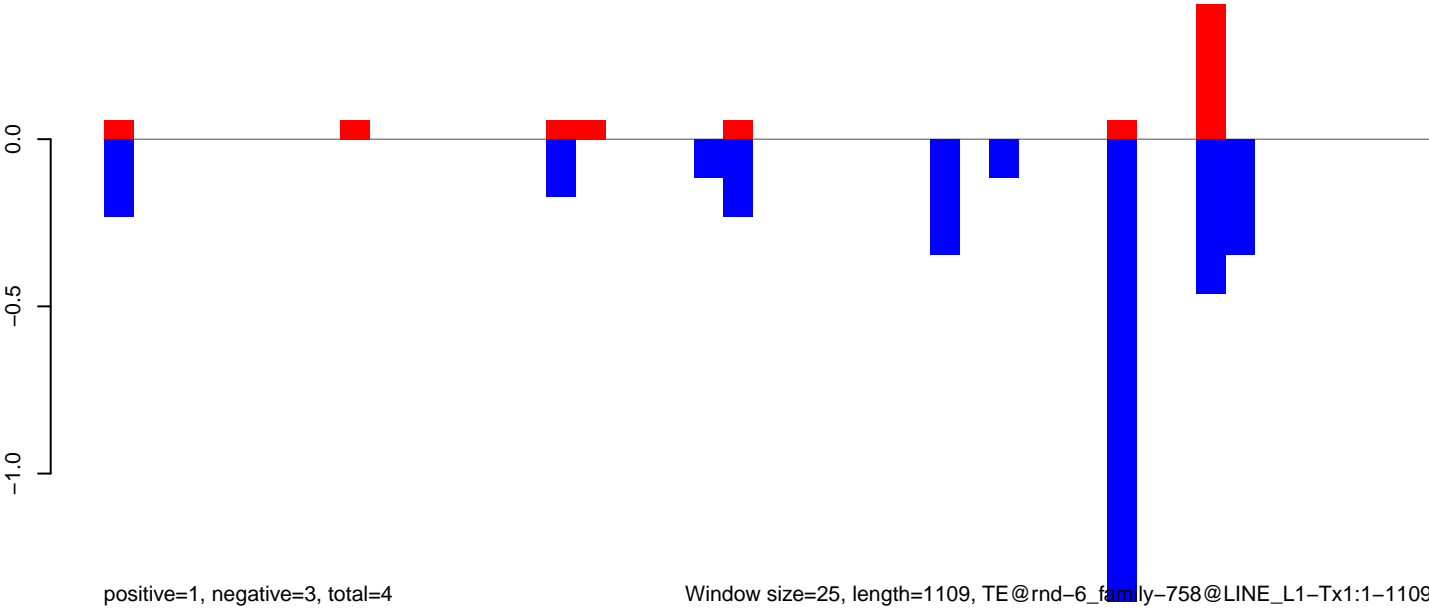

AeAlbo_CHIKV_3dpi.rep

Window size=25, length=1109, TE@rnd-6_family-758@LINE_L1-Tx1:1-1109

0 200 400 600 800 1000