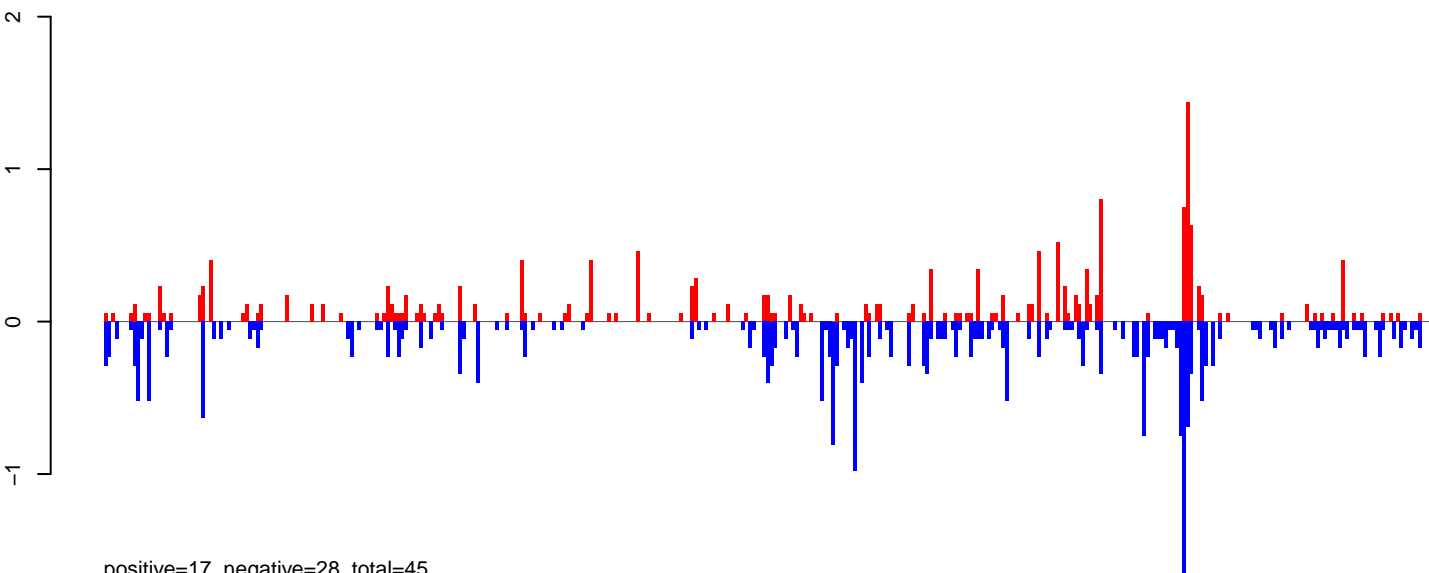

AeAlbo_CHIKV_3dpi.24_35.rep

positive=17, negative=28, total=45