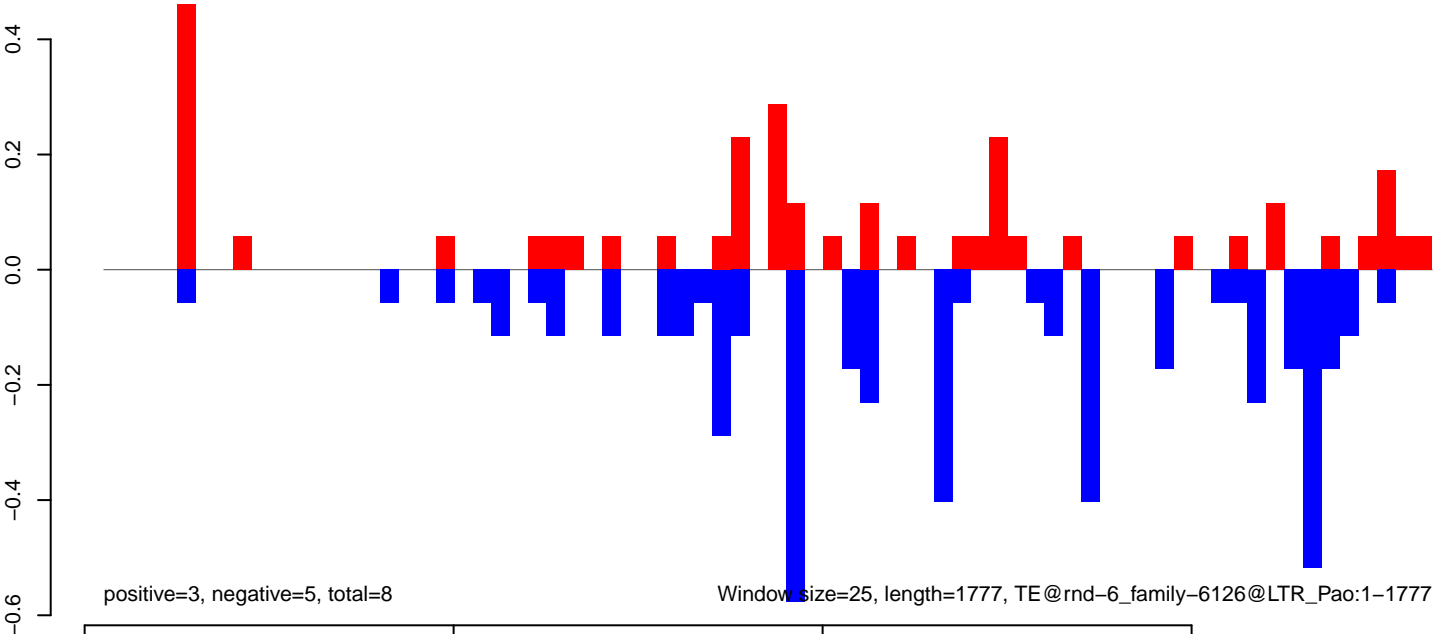

AeAlbo_CHIKV_3dpi.rep

positive=3, negative=5, total=8

Window size=25, length=1777, TE@rnd-6_family-6126@LTR_Pao:1-1777