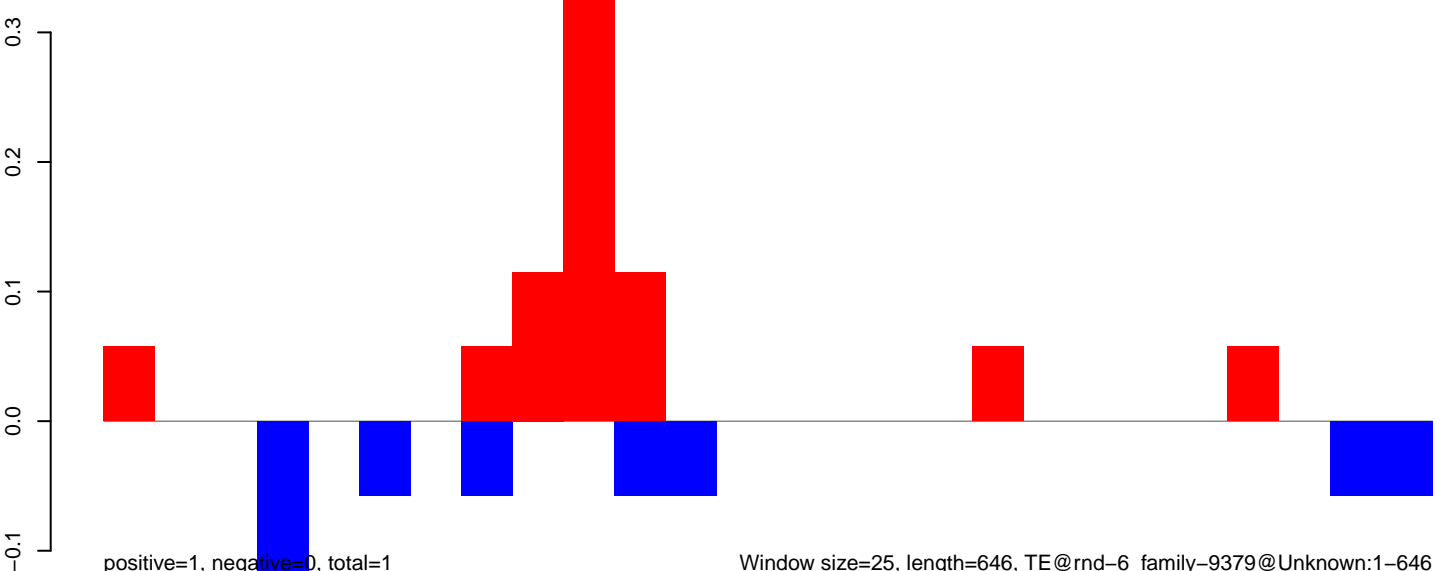

AeAlbo_CHIKV_3dpi.rep

Window size=25, length=646, TE@rnd-6_family-9379@Unknown:1-646

0 100 200 300 400 500 600 700