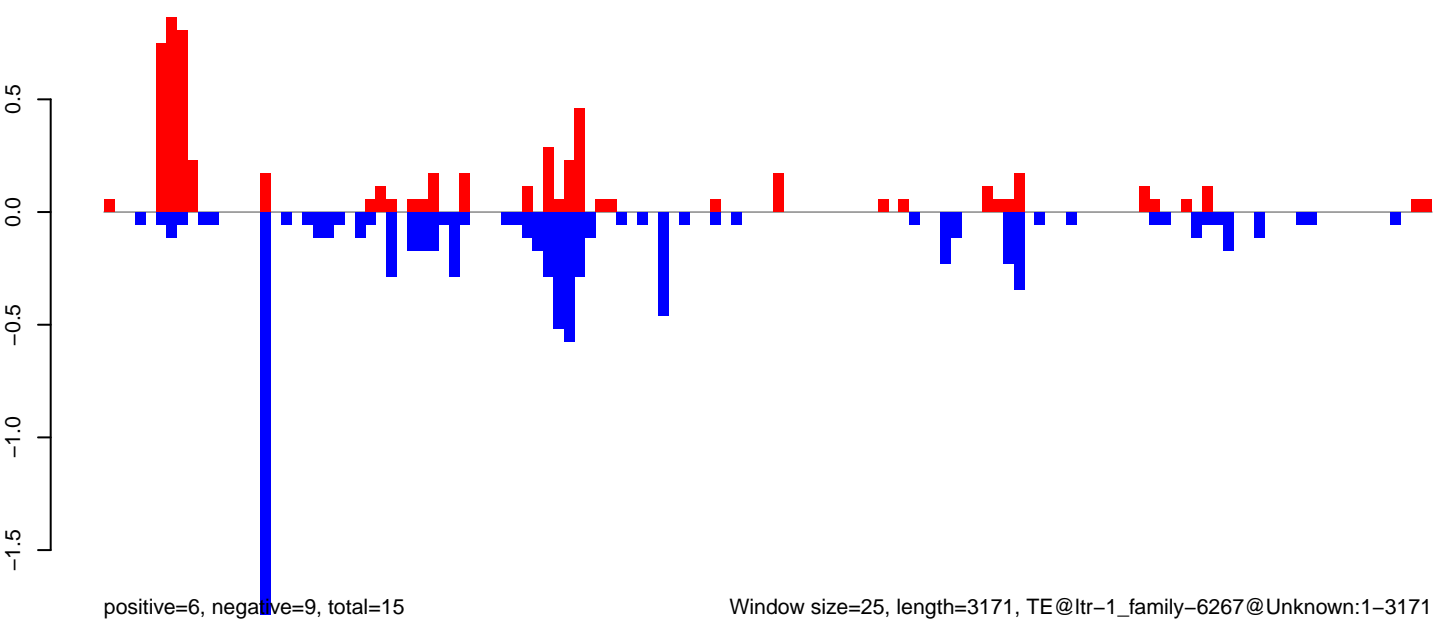

AeAlbo_CHIKV_3dpi.rep

Window size=25, length=3171, TE@ltr-1_family-6267@Unknown:1-3171