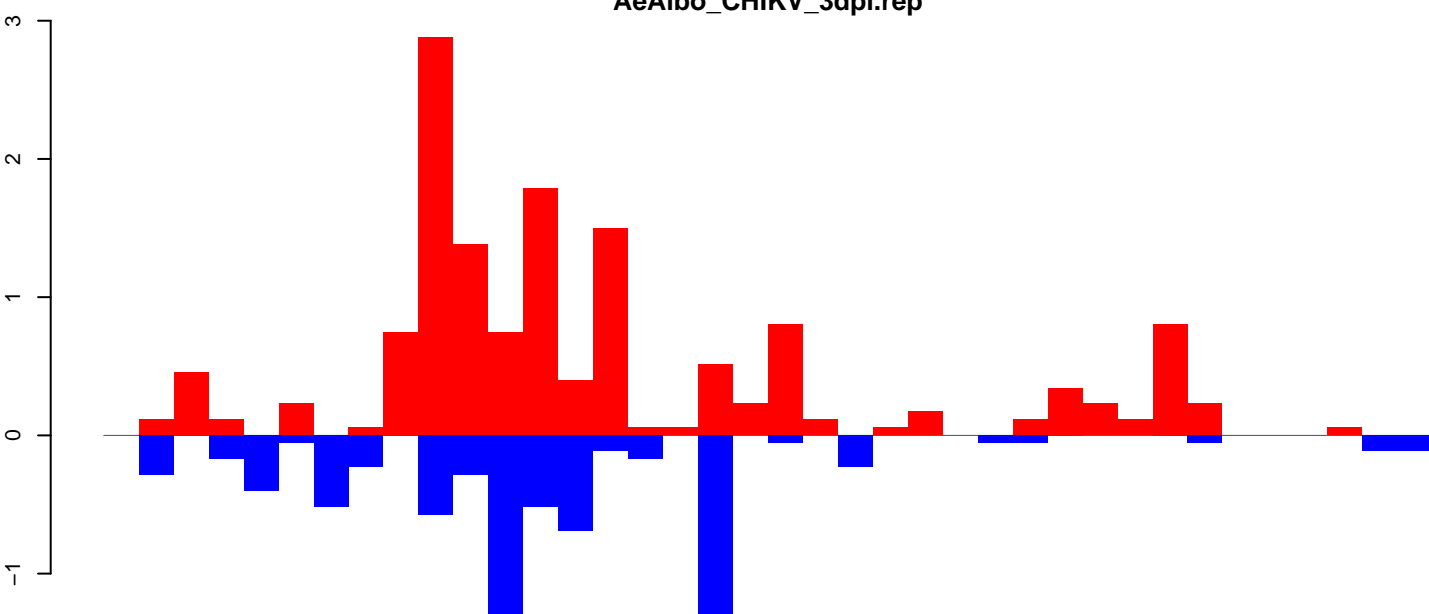

AeAlbo_CHIKV_3dpi.rep

positive=14, negative=7, total=22

Window size=25, length=945, TE@ltr-1_family-2020@LTR_Gypsy:1-945

0 200 400 600 800 1000