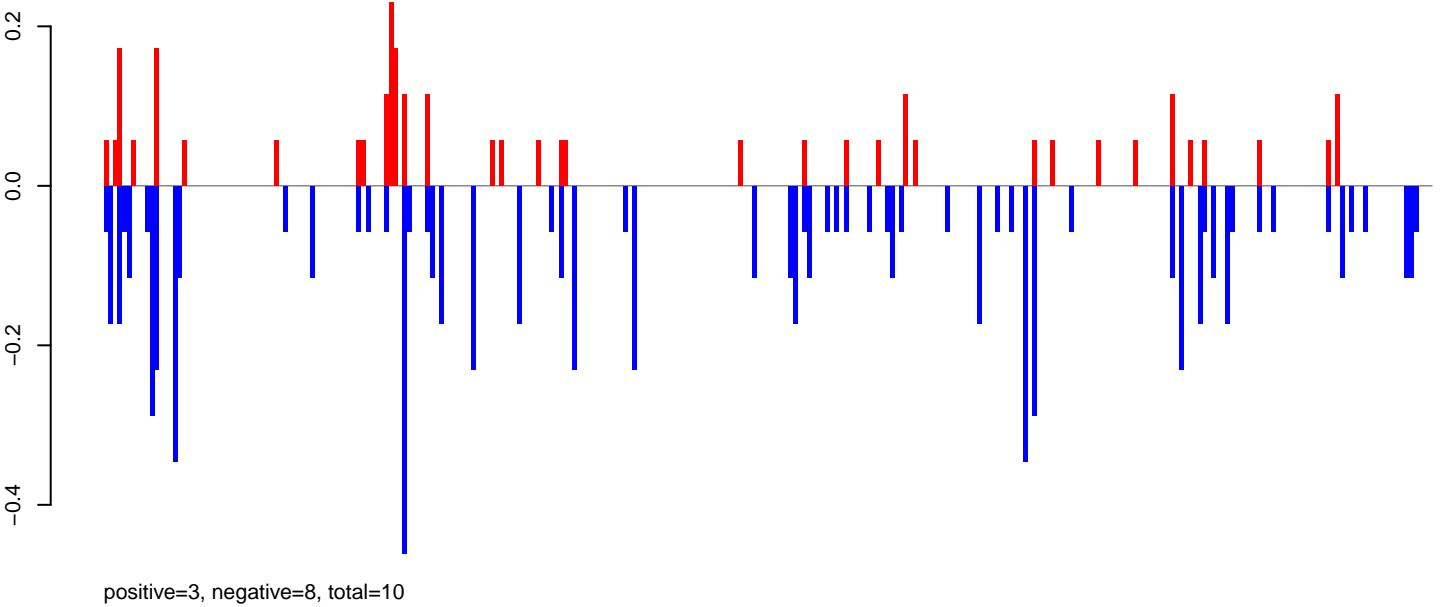

AeAlbo_CHIKV_3dpi.24_35.rep