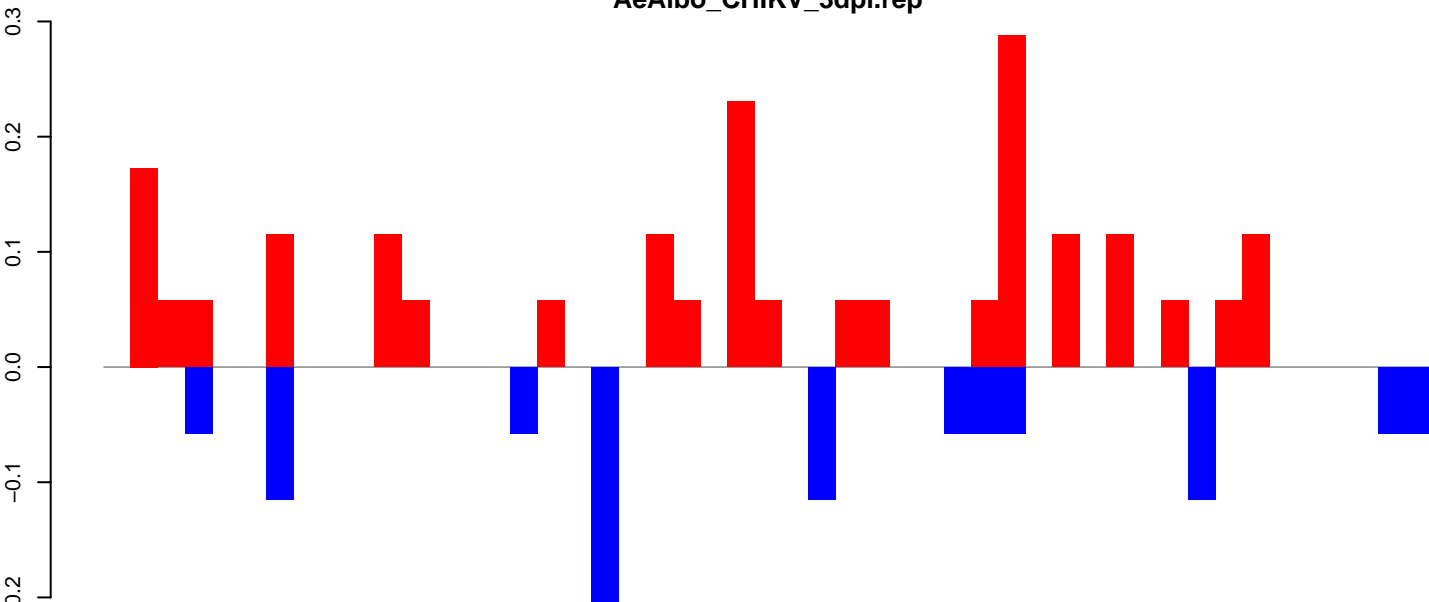

AeAlbo_CHIKV_3dpi.rep

positive=2, negative=1, total=3

Window size=25, length=1214, TE@rnd-6_family-1420@Unknown:1-1214