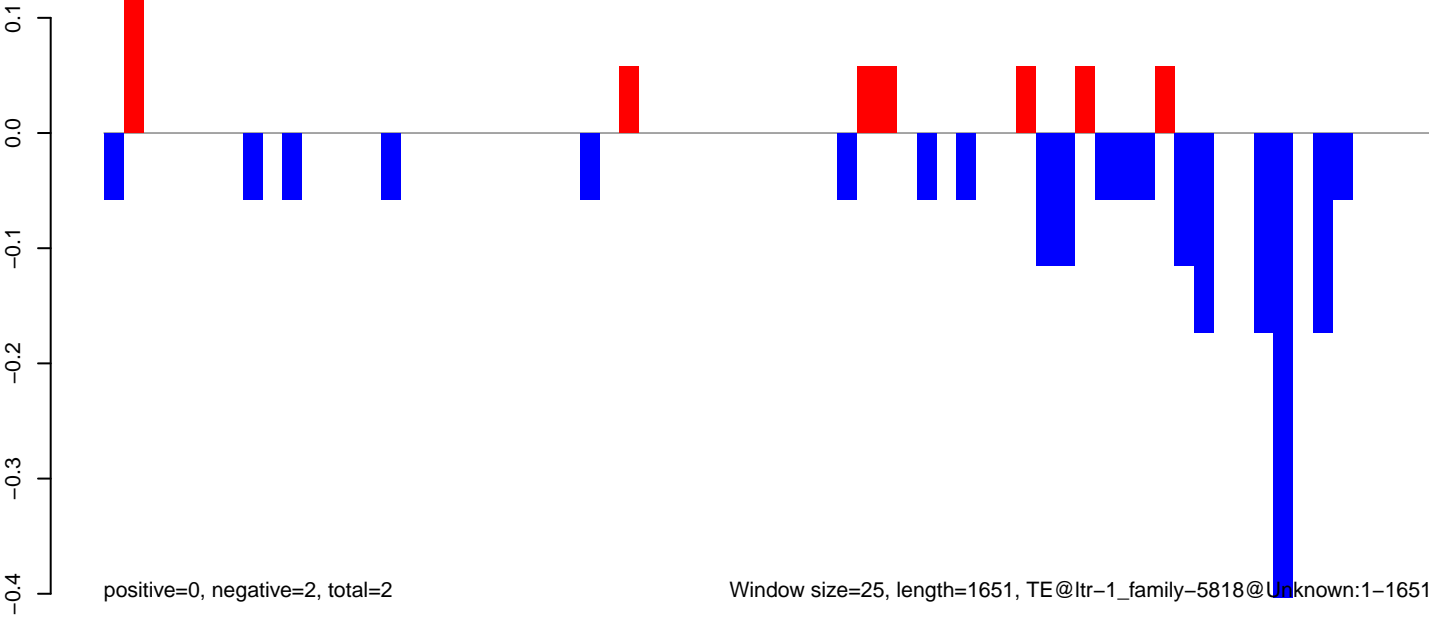

AeAlbo_CHIKV_3dpi.rep

positive=0, negative=2, total=2

Window size=25, length=1651, TE@ltr-1_family-5818@Unknown:1-1651