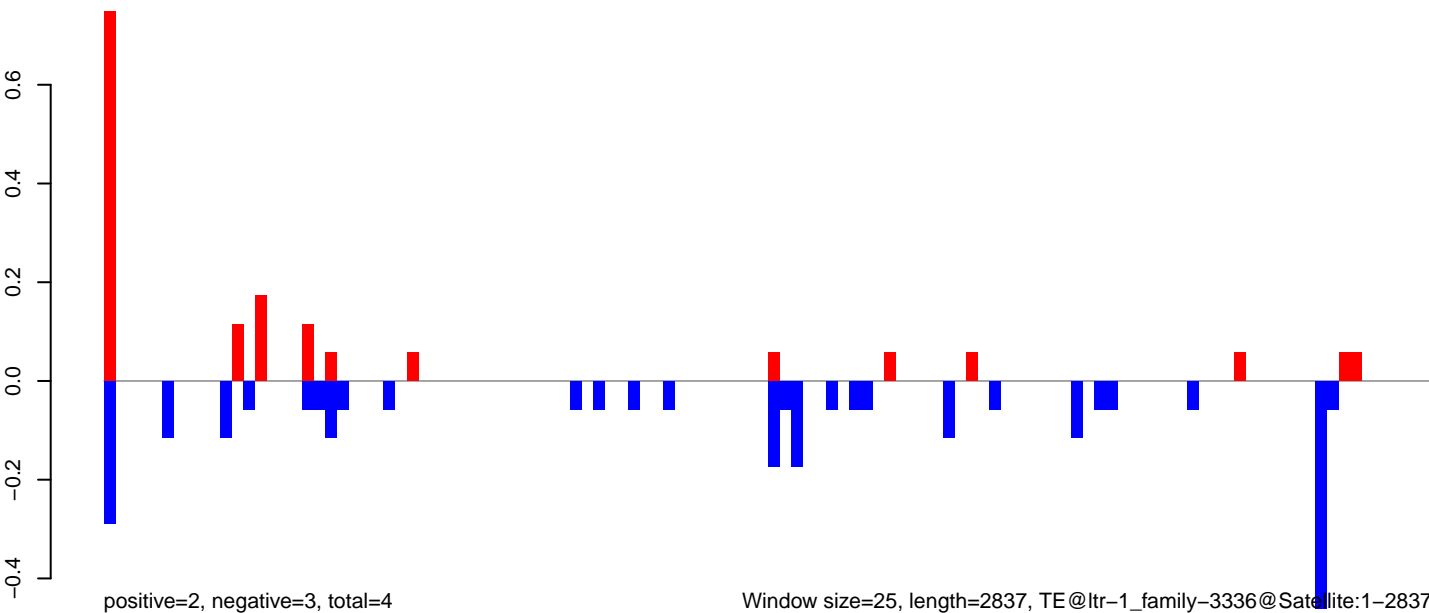

AeAlbo_CHIKV_3dpi.rep

Window size=25, length=2837, TE@ltr-1_family-3336@Satellite:1-2837