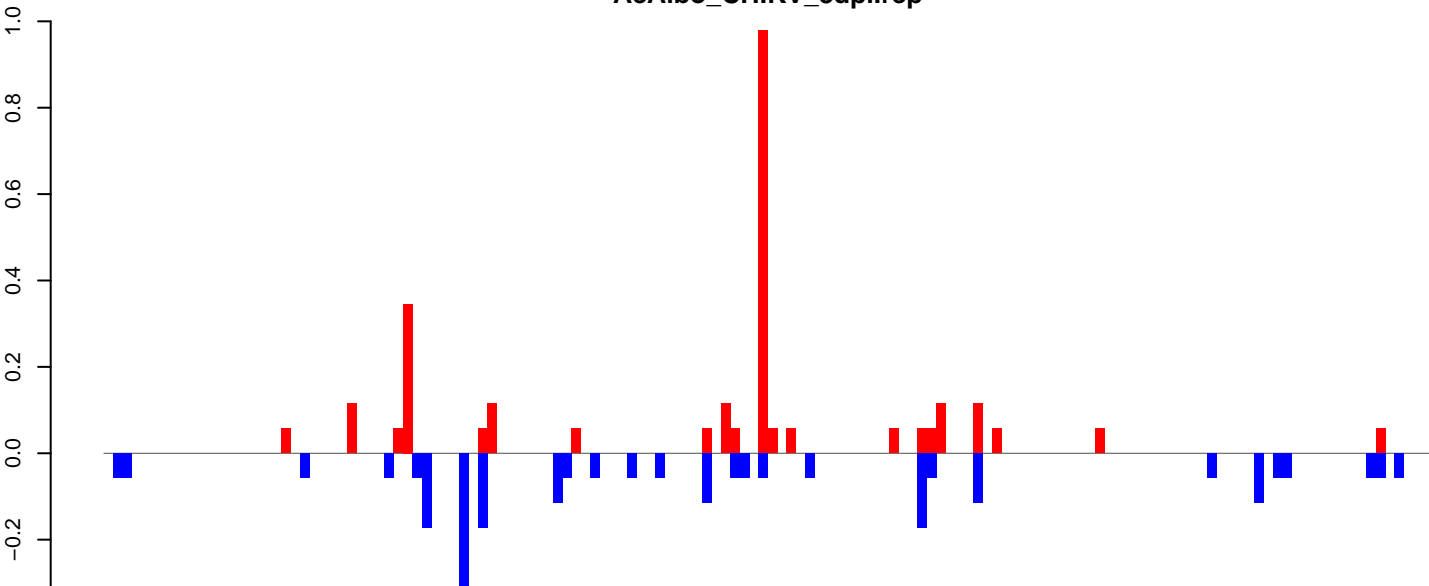

AeAlbo_CHIKV_3dpi.rep

positive=3, negative=3, total=5

Window size=25, length=3549, TE@ltr-1_family-6154@DNA_TcMar:1-3549