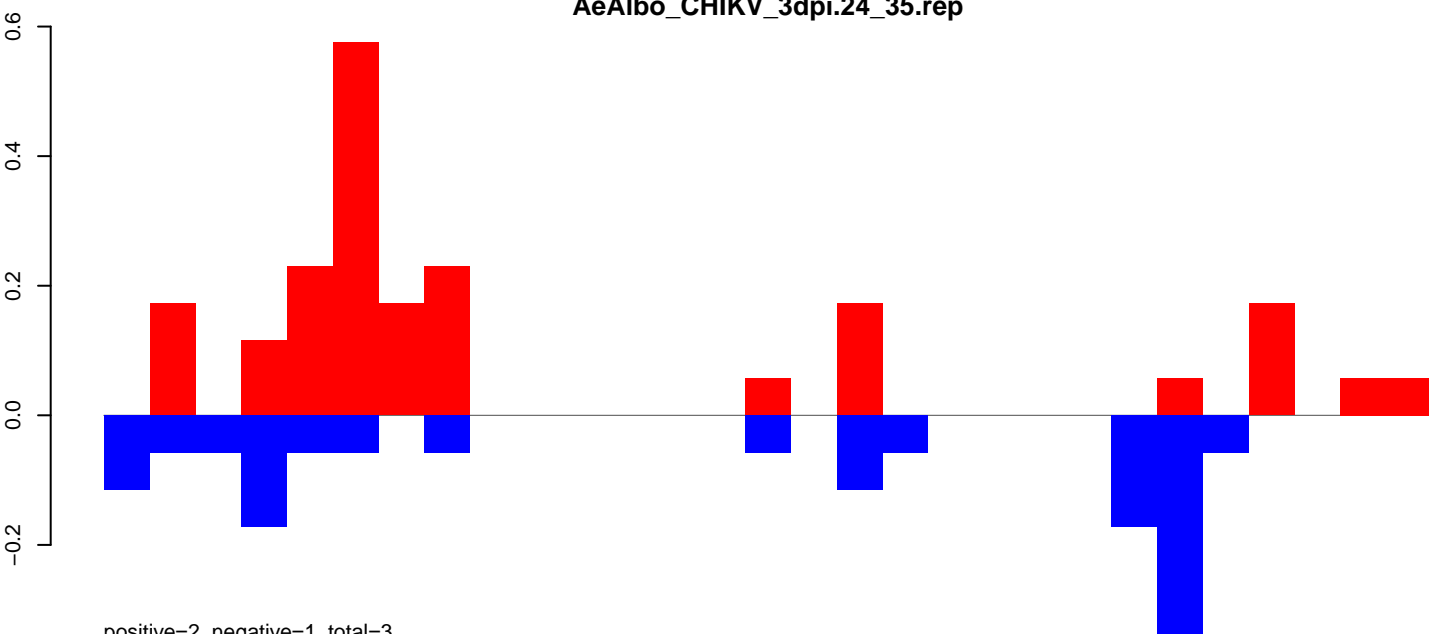

AeAlbo_CHIKV_3dpi.24_35.rep

positive=2, negative=1, total=3