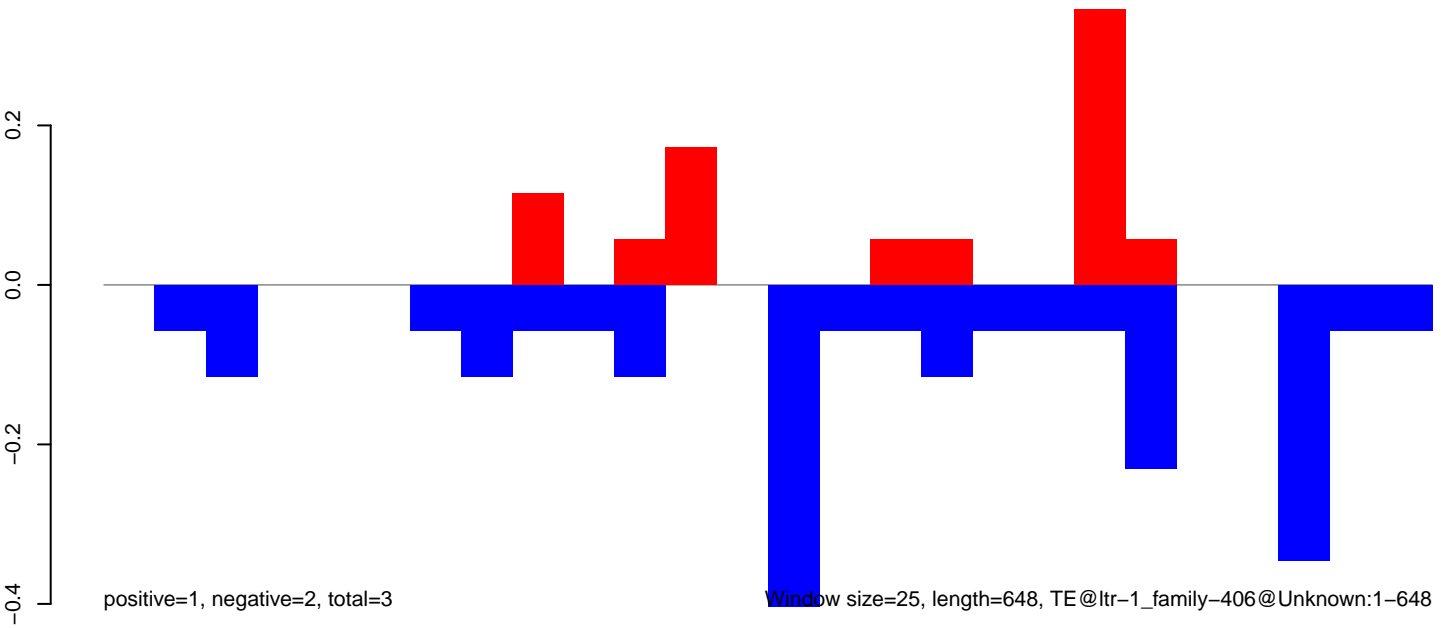

AeAlbo_CHIKV_3dpi.rep

Window size=25, length=648, TE@ltr-1_family-406@Unknown:1-648