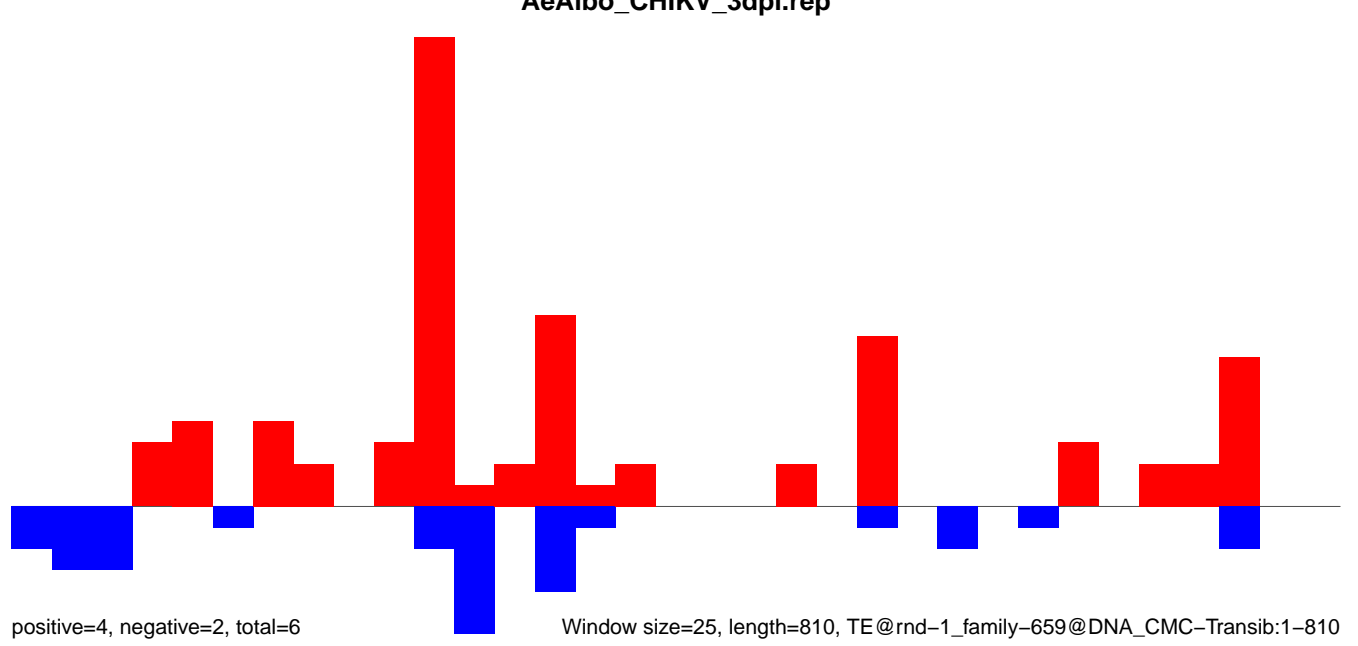

AeAlbo_CHIKV_3dpi.rep