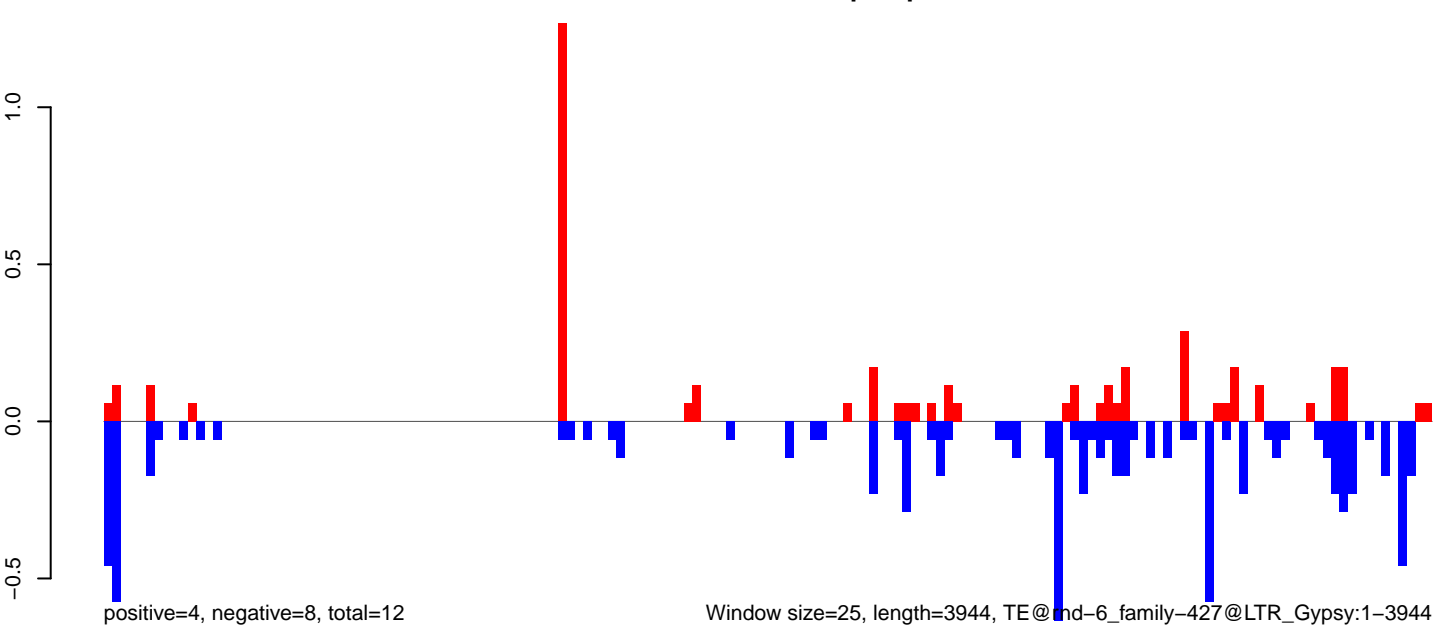

AeAlbo_CHIKV_3dpi.rep

Window size=25, length=3944, TE@ind-6_family-427@LTR_Gypsy:1-3944

0 1000 2000 3000 4000