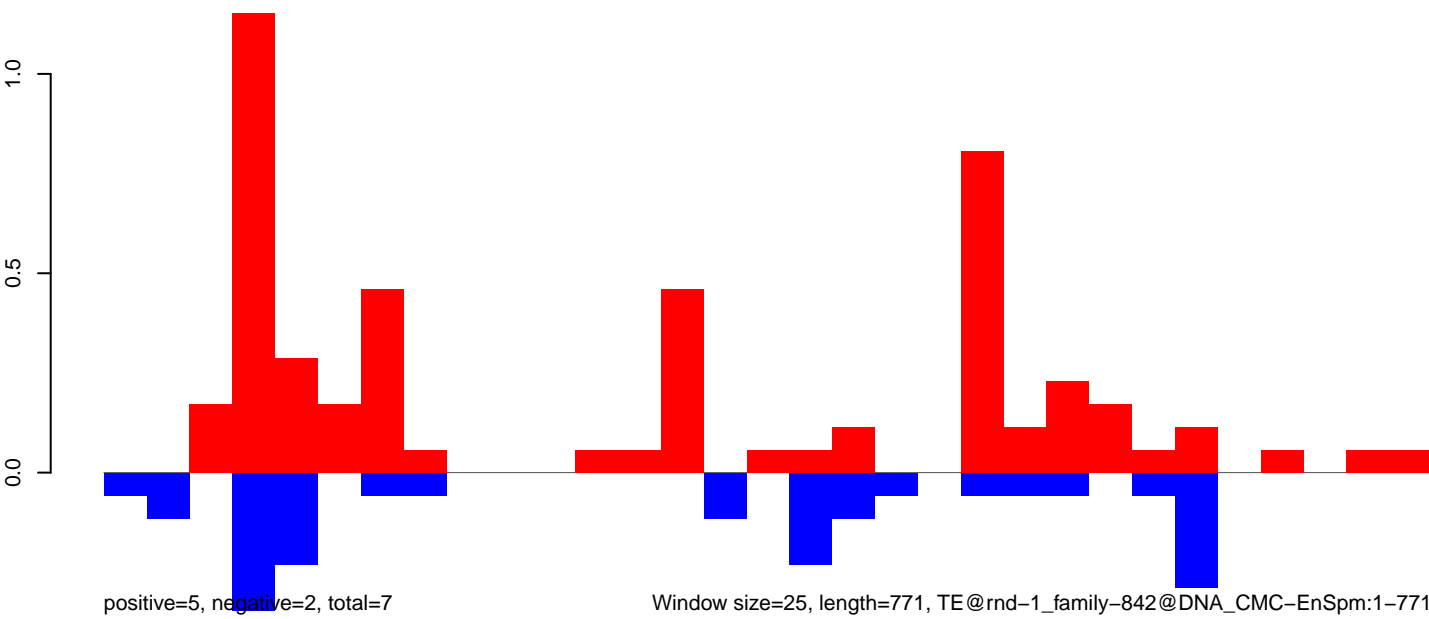

AeAlbo_CHIKV_3dpi.rep

Window size=25, length=999, TE@rnd-3_family-41@DNA_Crypton-I:1-999

AeAlbo_CHIKV_3dpi.18_23.rep

AeAlbo_CHIKV_3dpi.24_35.rep

AeAlbo_CHIKV_3dpi.rep

Window size=25, length=771, TE@rnd-1_family-842@DNA_CMC-EnSpm:1-771