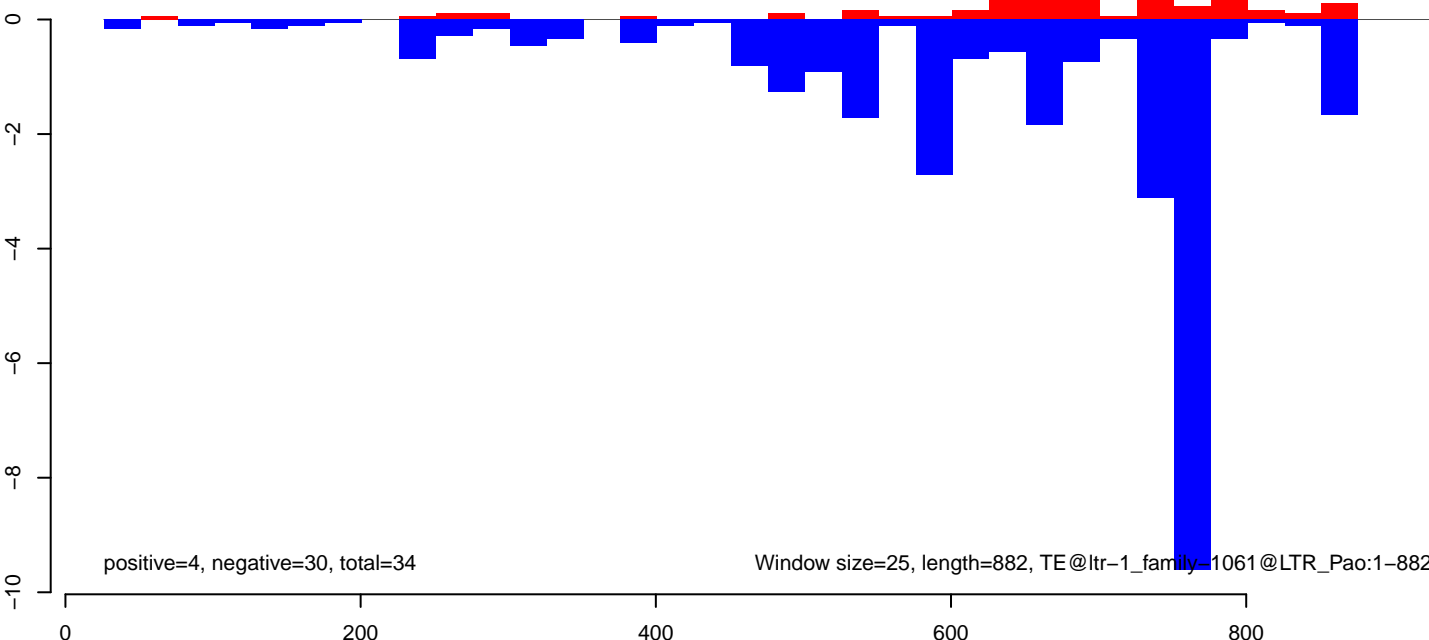

AeAlbo_CHIKV_3dpi.rep

positive=4, negative=30, total=34

Window size=25, length=882, TE@ltr-1_family_1061@LTR_Pao:1-882