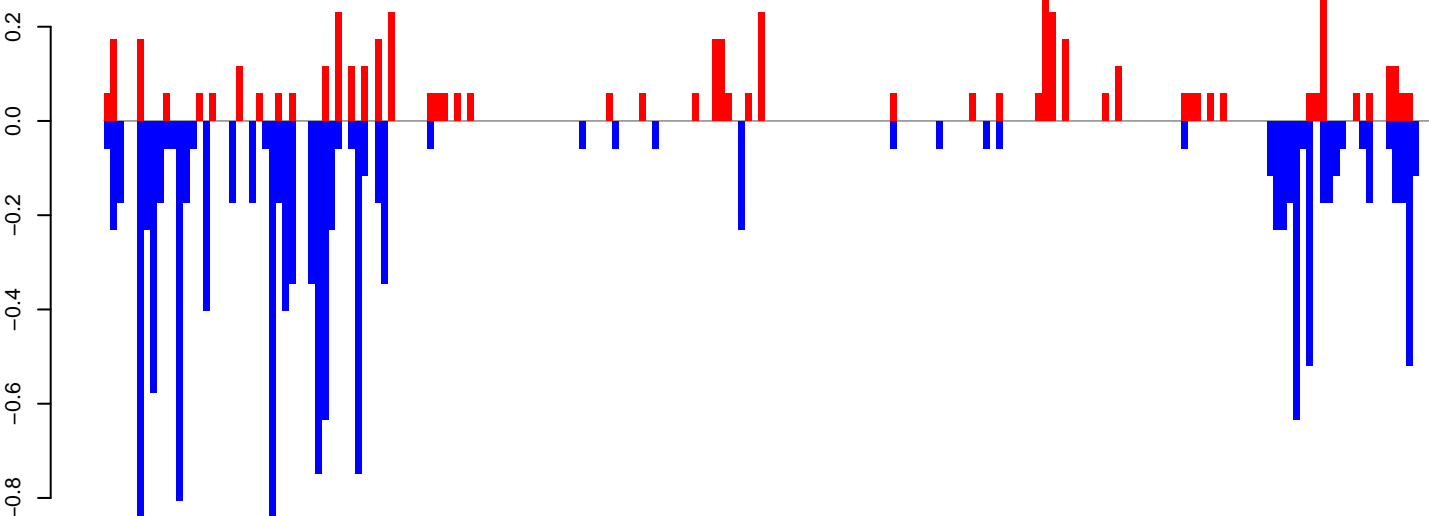

positive=5, negative=14, total=19