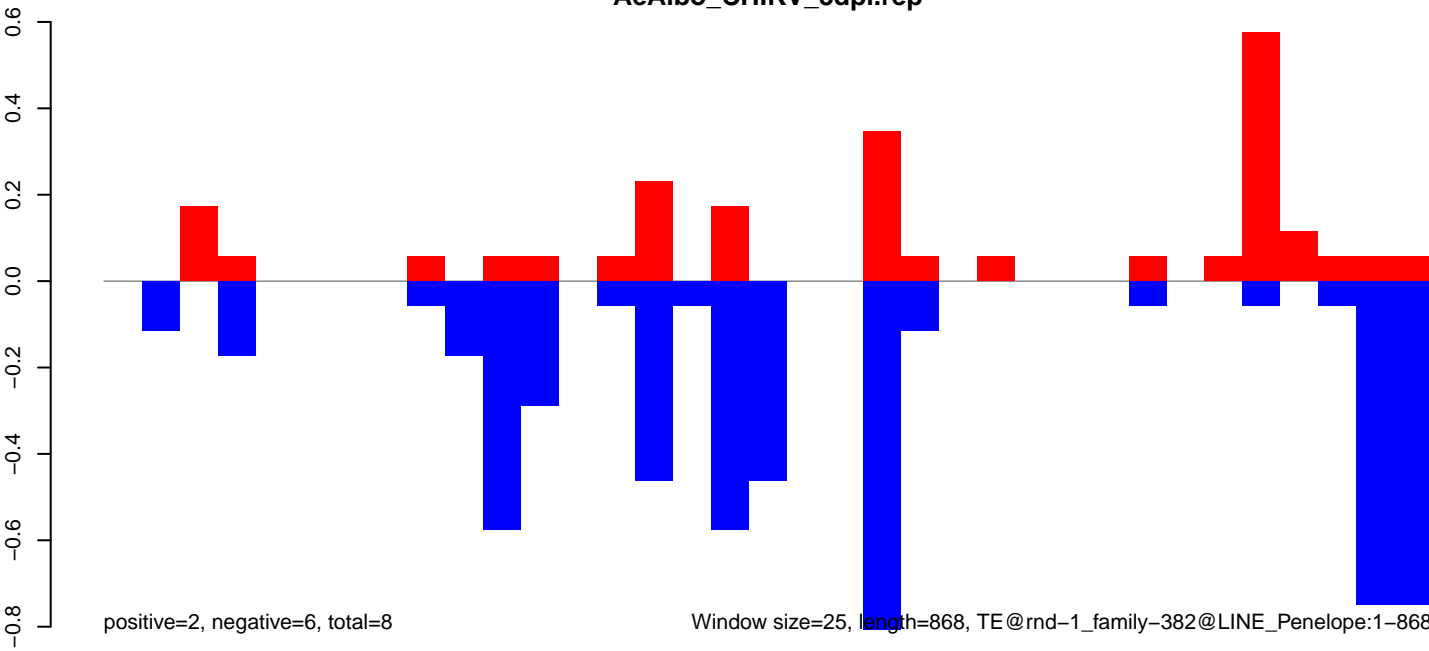

AeAlbo_CHIKV_3dpi.rep

positive=2, negative=6, total=8

Window size=25, length=868, TE@rnd-1_family-382@LINE_Penelope:1-868