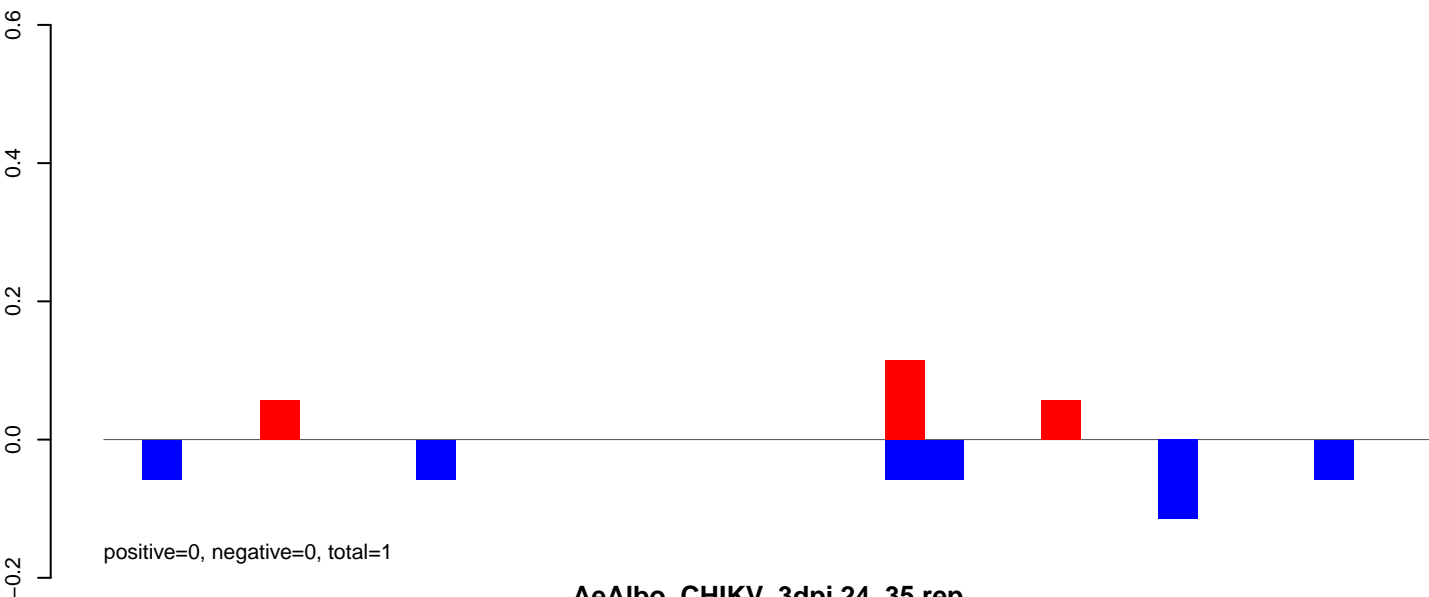

AeAlbo_CHIKV_3dpi.18_23.rep

AeAlbo_CHIKV_3dpi.24_35.rep