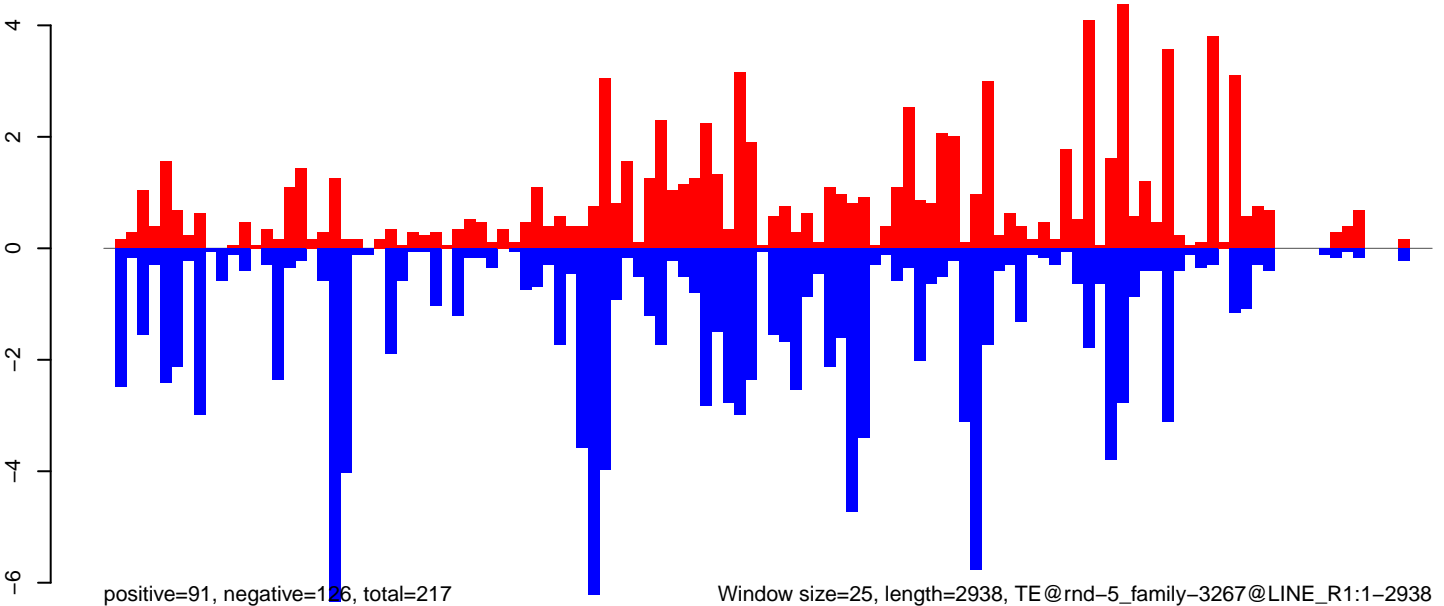

AeAlbo_CHIKV_3dpi.rep

Window size=25, length=2938, TE@rnd-5_family-3267@LINE_R1:1-2938

0 500 1000 1500 2000 2500 3000