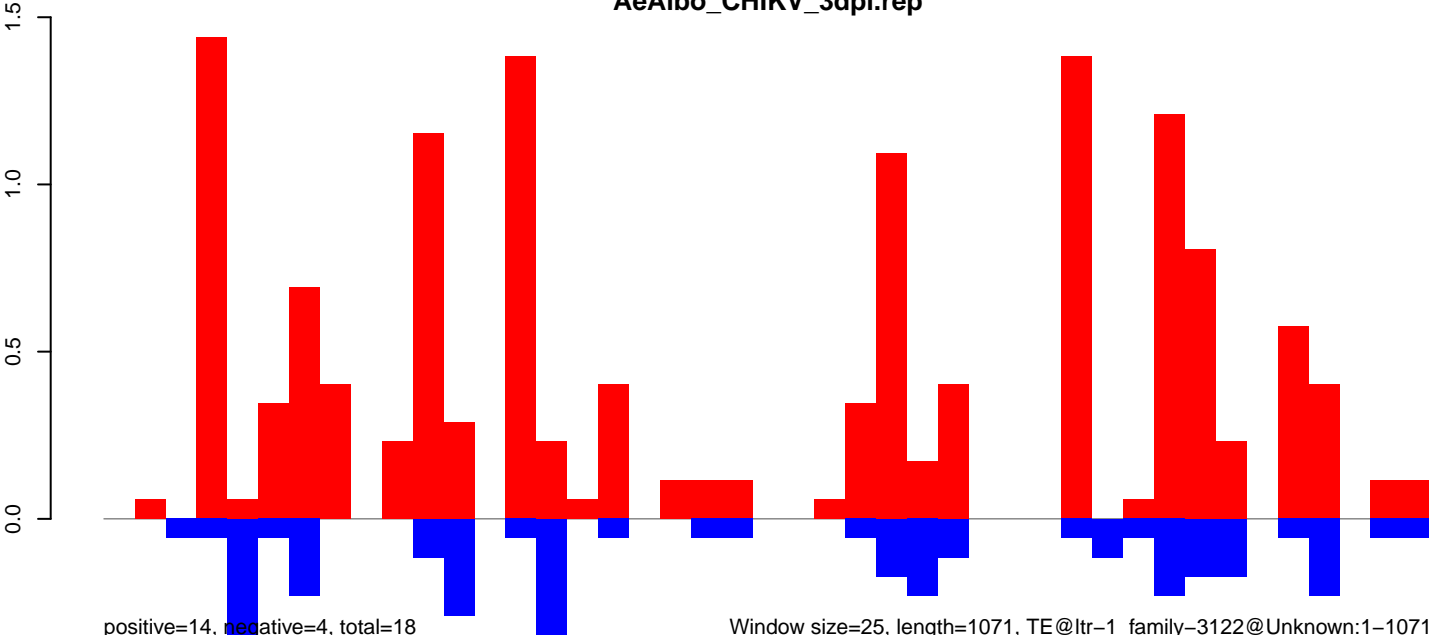

AeAlbo_CHIKV_3dpi.rep

Window size=25, length=1071, TE@ltr-1_family-3122@Unknown:1-1071

0 200 400 600 800 1000