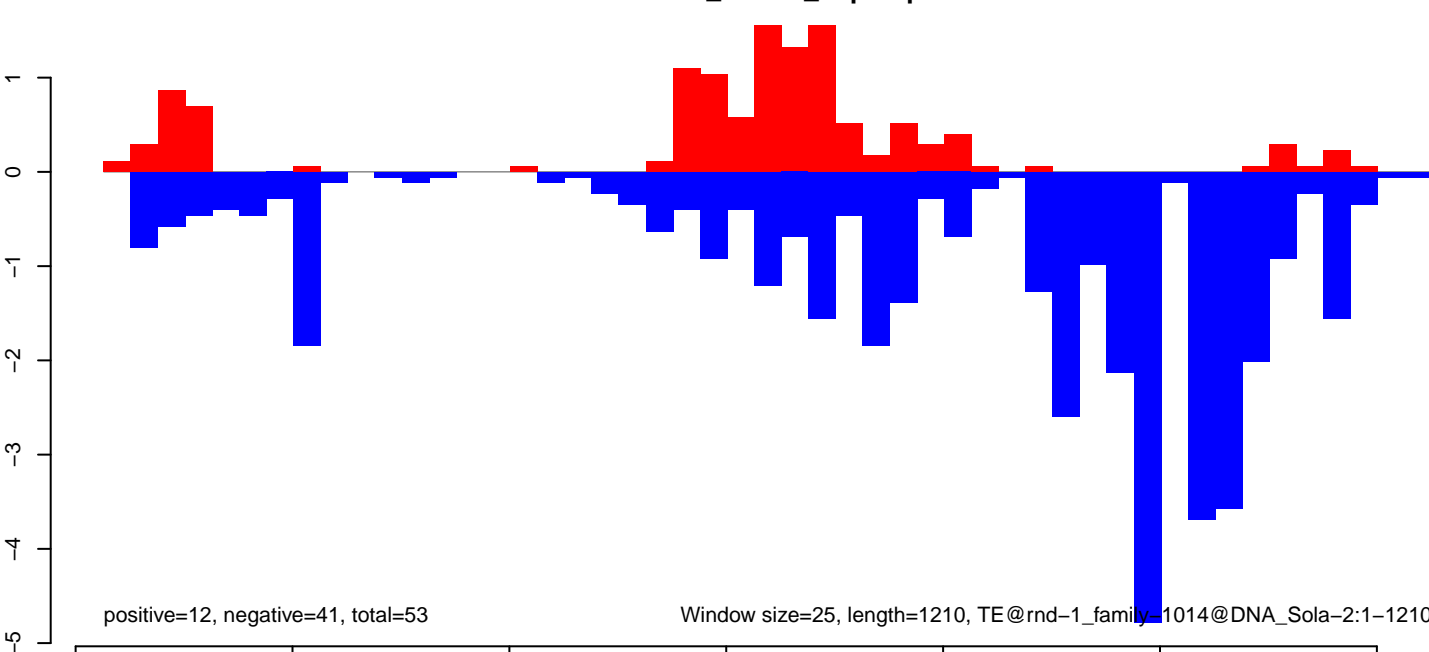

AeAlbo_CHIKV_3dpi.rep

positive=12, negative=41, total=53

Window size=25, length=1210, TE@rnd-1_family_1014@DNA_Sola-2:1-1210