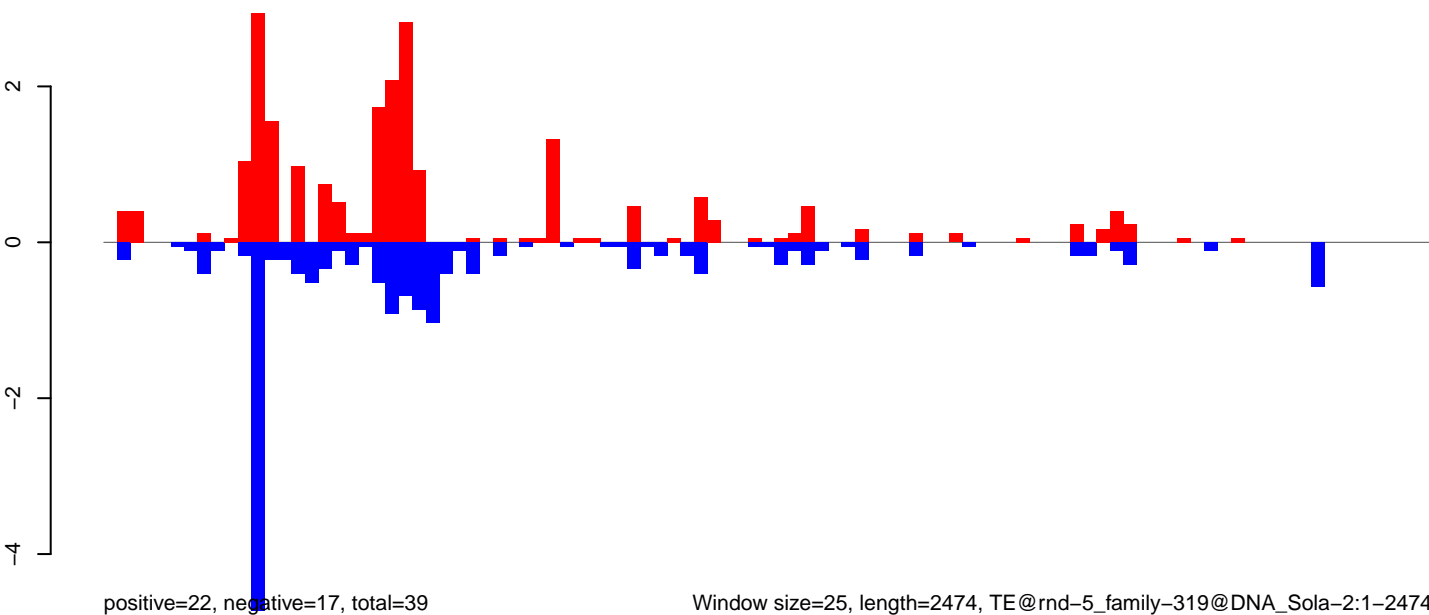

AeAlbo_CHIKV_3dpi.rep

Window size=25, length=2474, TE@rnd-5_family-319@DNA_Sola-2:1-2474