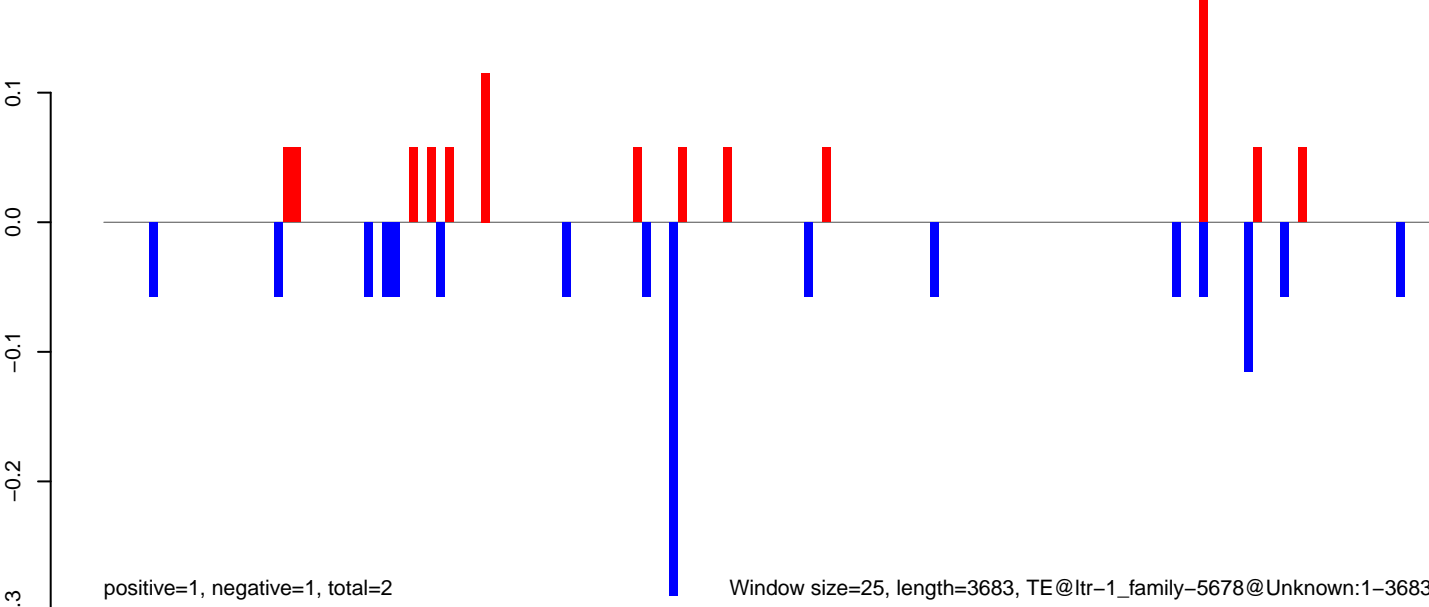

AeAlbo_CHIKV_3dpi.rep

Window size=25, length=3683, TE@ltr-1_family-5678@Unknown:1-3683