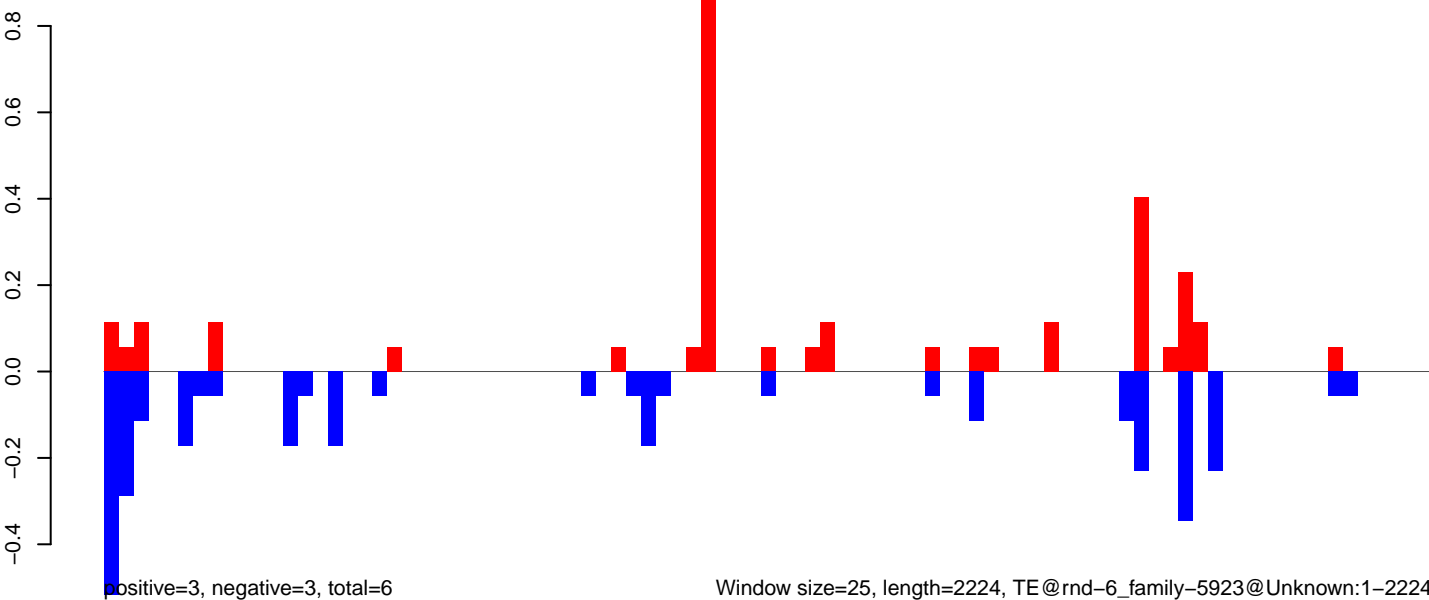

AeAlbo_CHIKV_3dpi.rep

Window size=25, length=2224, TE@rnd-6_family-5923@Unknown:1-2224