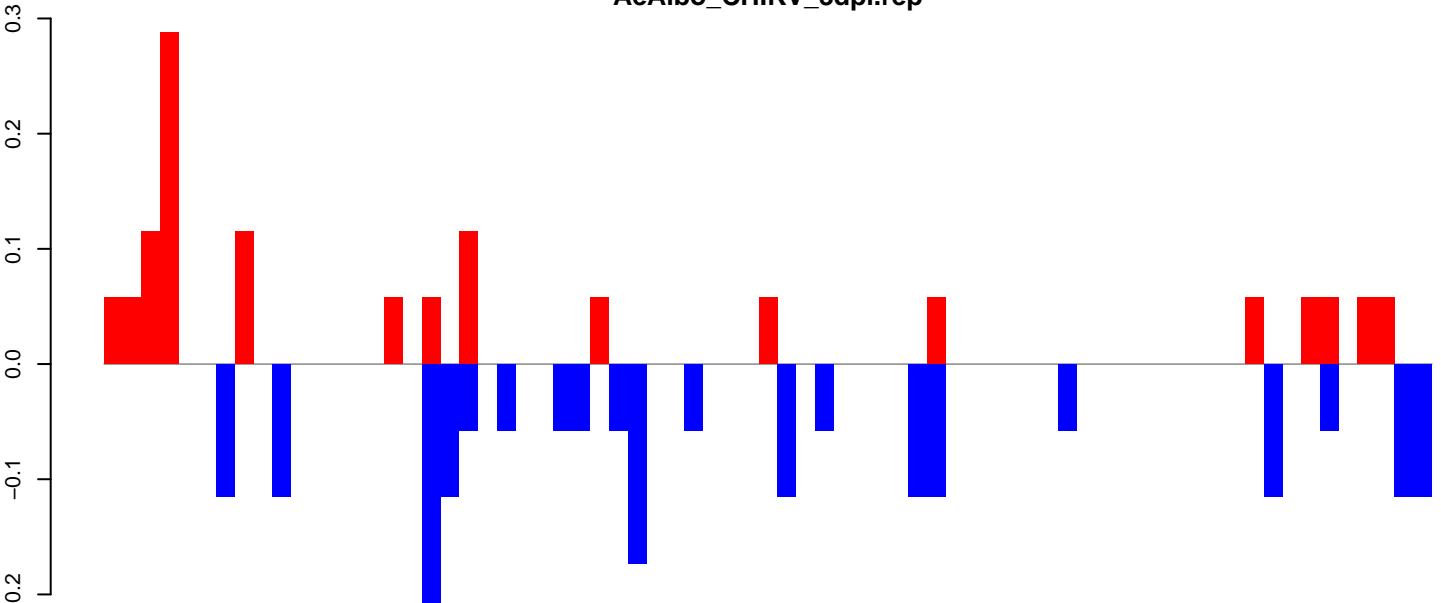

AeAlbo_CHIKV_3dpi.rep

positive=1, negative=2, total=3

Window size=25, length=1766, TE@ltr-1_family-5945@Unknown:1-1766