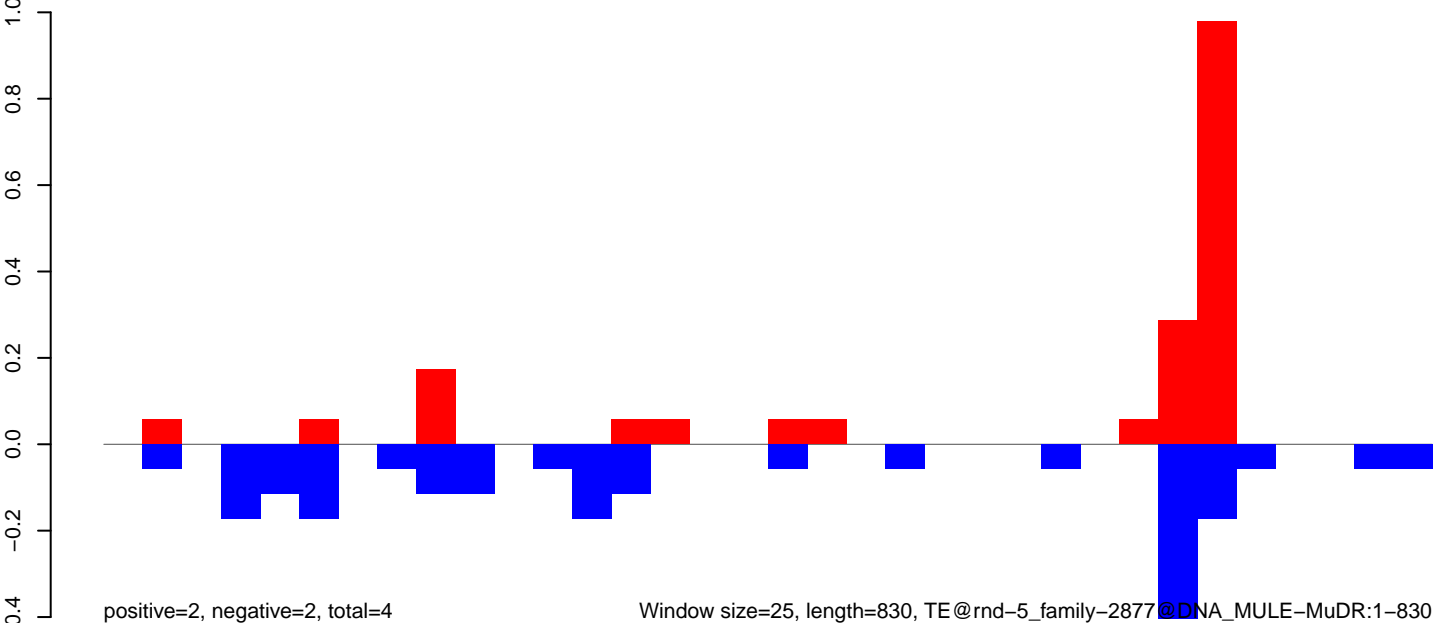

AeAlbo_CHIKV_3dpi.rep

Window size=25, length=830, TE@rnd-5_family-2877@DNA_MULE-MuDR:1-830