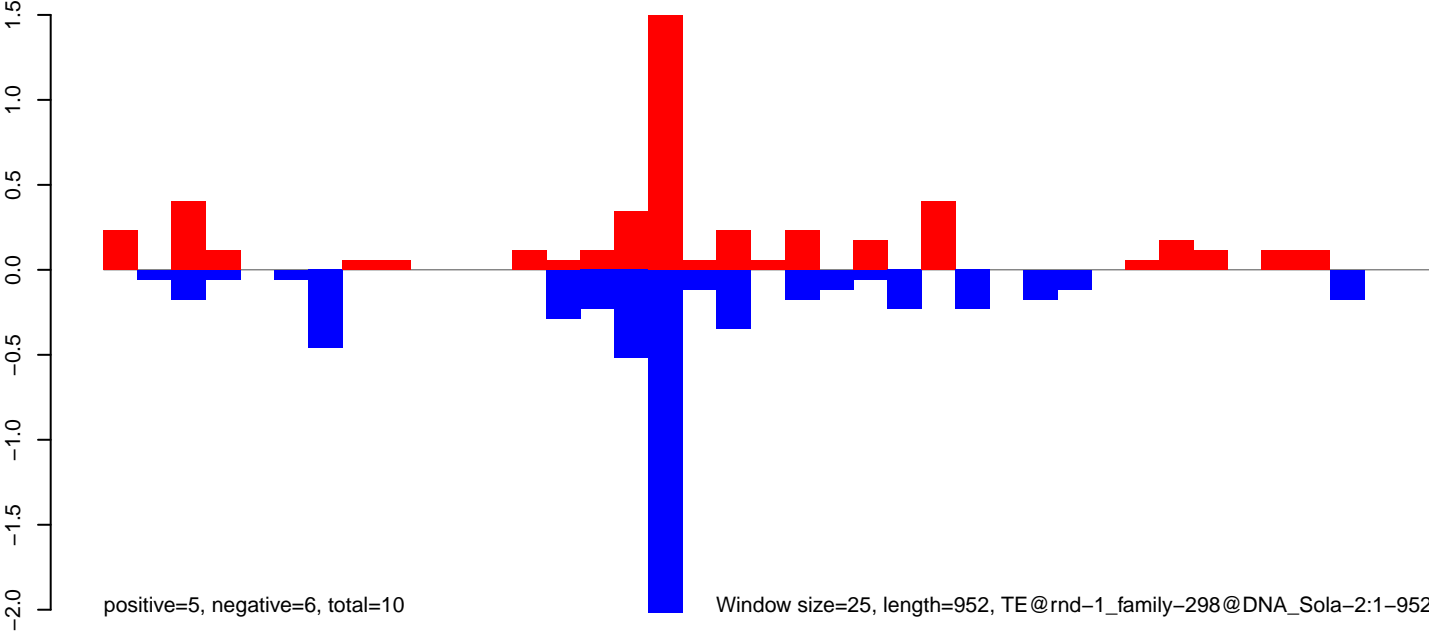

AeAlbo_CHIKV_3dpi.rep

positive=5, negative=6, total=10

Window size=25, length=952, TE@rnd-1_family-298@DNA_Sola-2:1-952