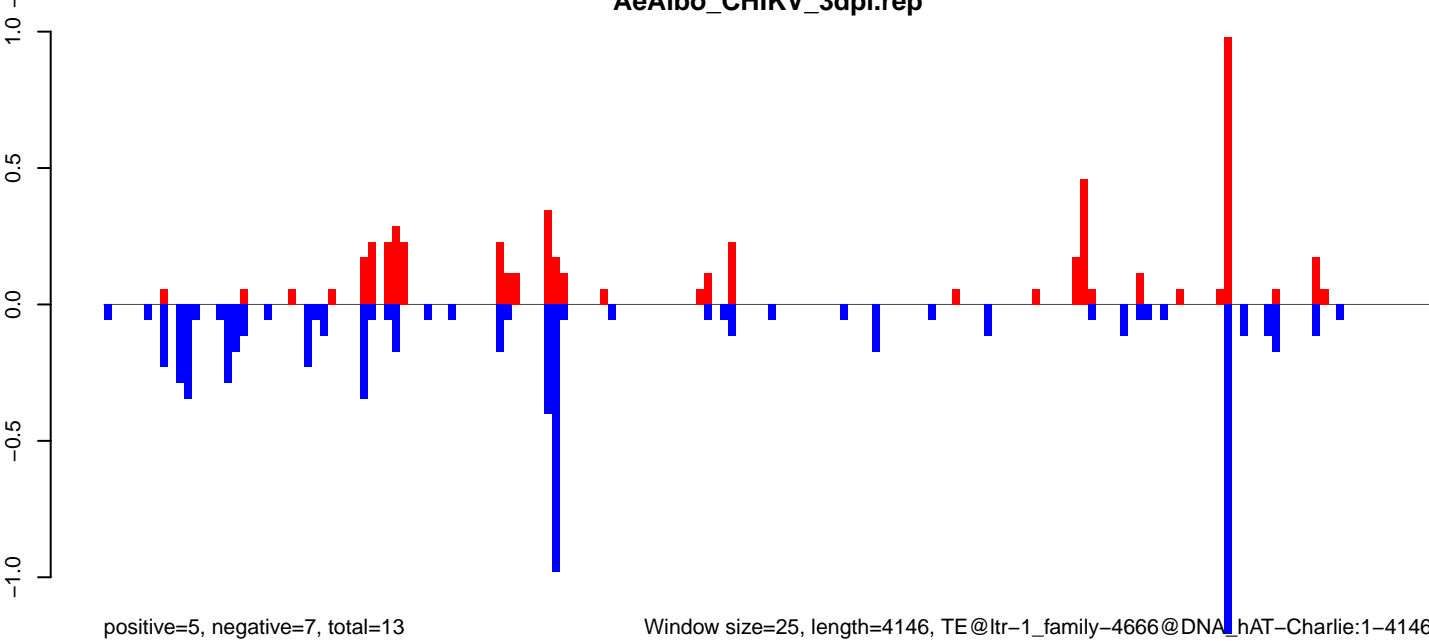

AeAlbo_CHIKV_3dpi.rep

Window size=25, length=4146, TE@ltr-1_family-4666@DNA_hAT-Charlie:1-4146