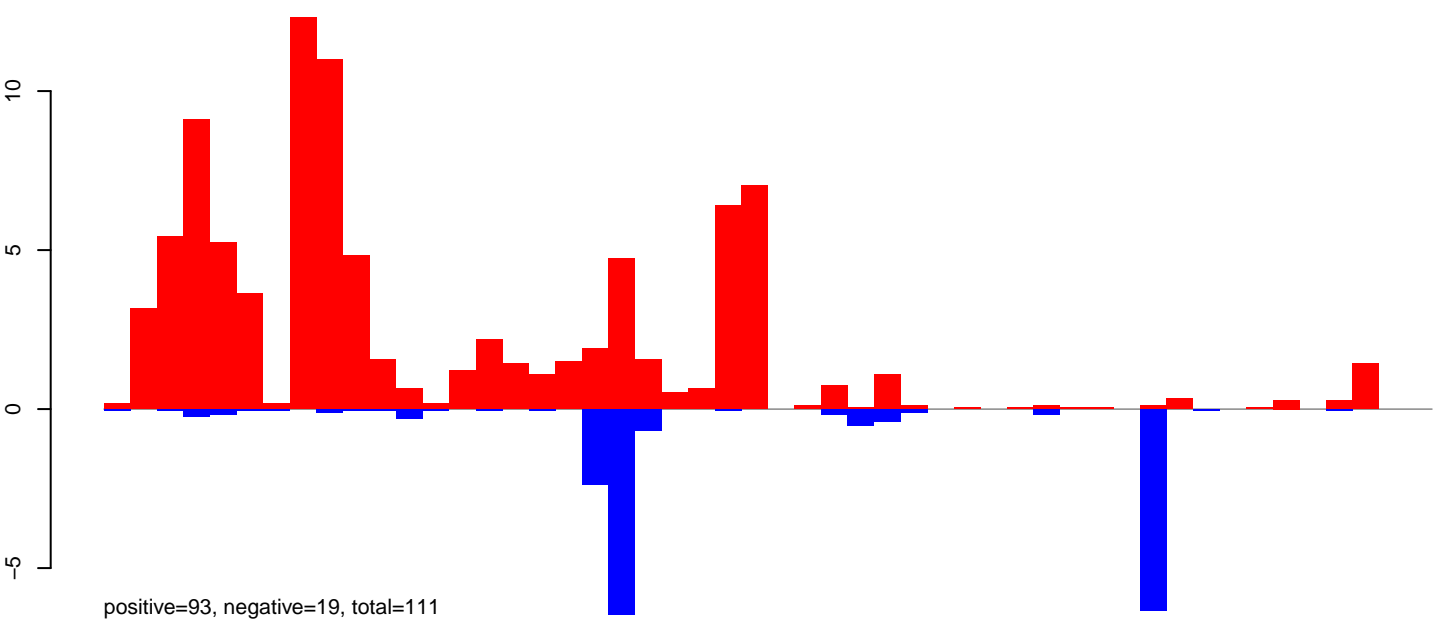

AeAlbo_CHIKV_3dpi.24_35.rep