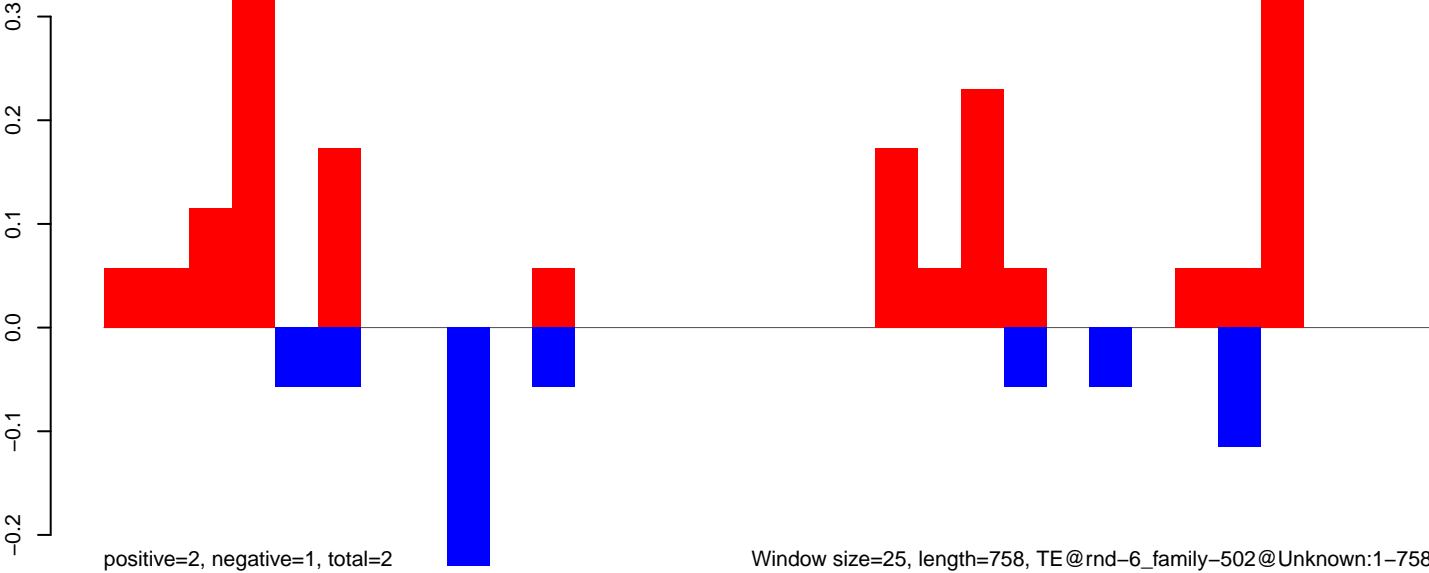

AeAlbo_CHIKV_3dpi.rep

Window size=25, length=604, TE@rnd-6_family-527@LINE_Penelope:1-604

AeAlbo_CHIKV_3dpi.18_23.rep

AeAlbo_CHIKV_3dpi.24_35.rep

AeAlbo_CHIKV_3dpi.rep

Window size=25, length=758, TE@rnd-6_family-502@Unknown:1-758