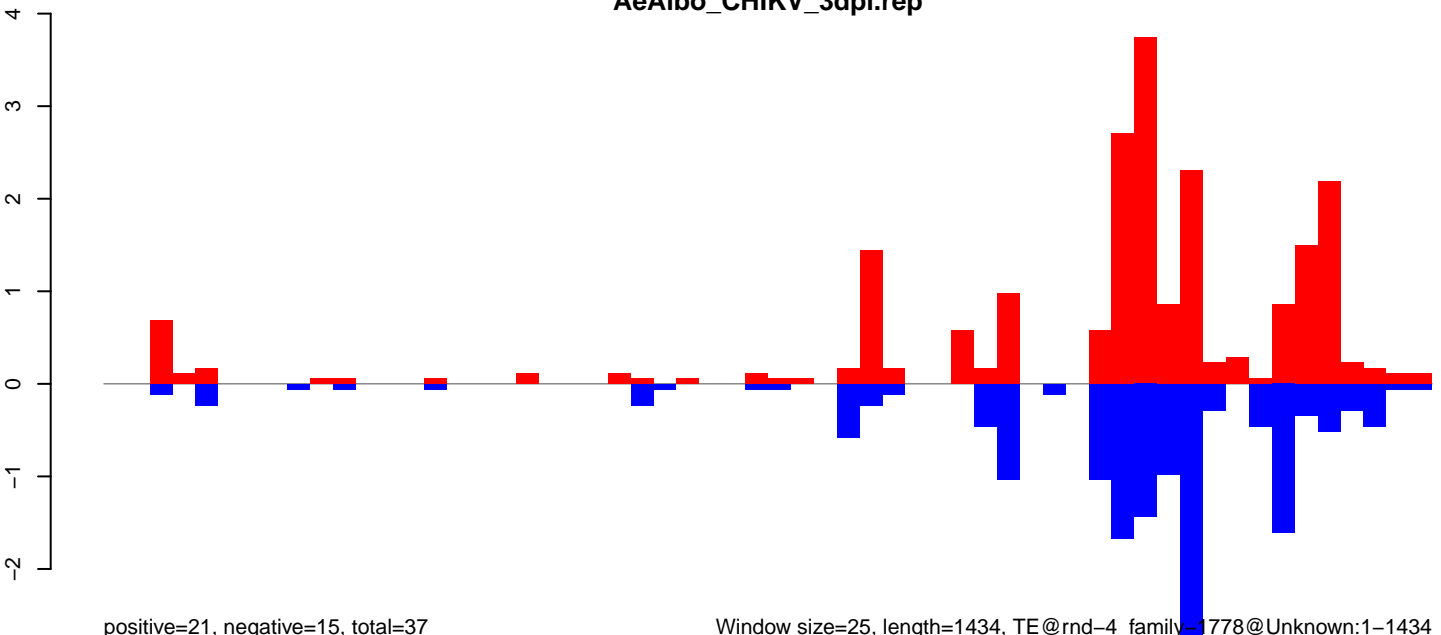

AeAlbo_CHIKV_3dpi.rep

positive=21, negative=15, total=37

Window size=25, length=1434, TE@rnd-4_family_1778@Unknown:1-1434