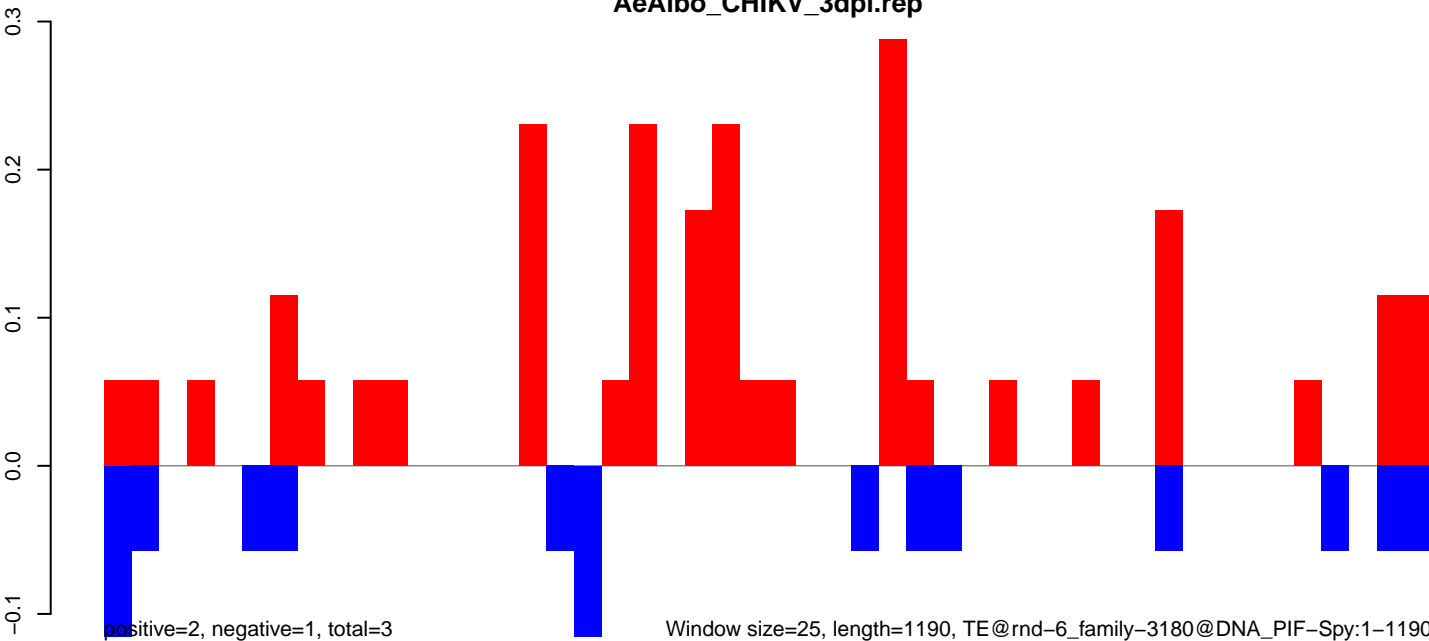

AeAlbo_CHIKV_3dpi.rep

Window size=25, length=1190, TE@rnd-6_family-3180@DNA_PIF-Spy:1-1190