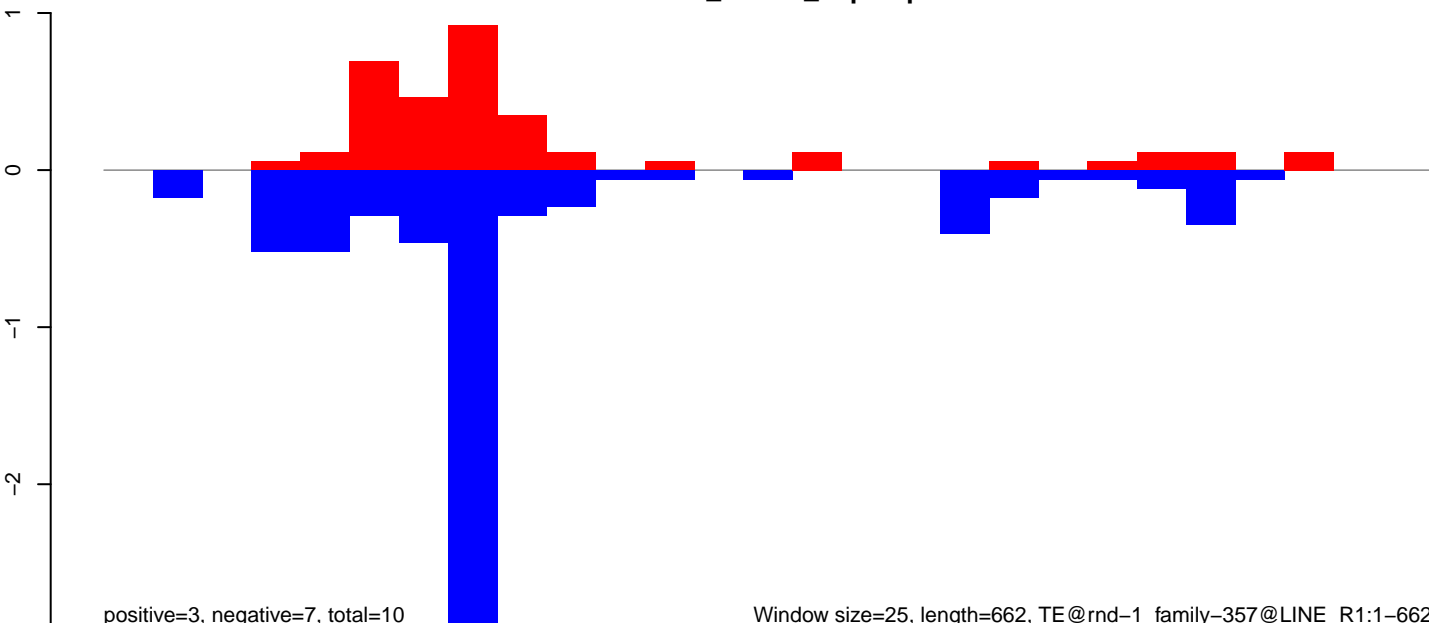

AeAlbo_CHIKV_3dpi.rep

positive=3, negative=7, total=10

Window size=25, length=662, TE@rnd-1_family-357@LINE_R1:1-662