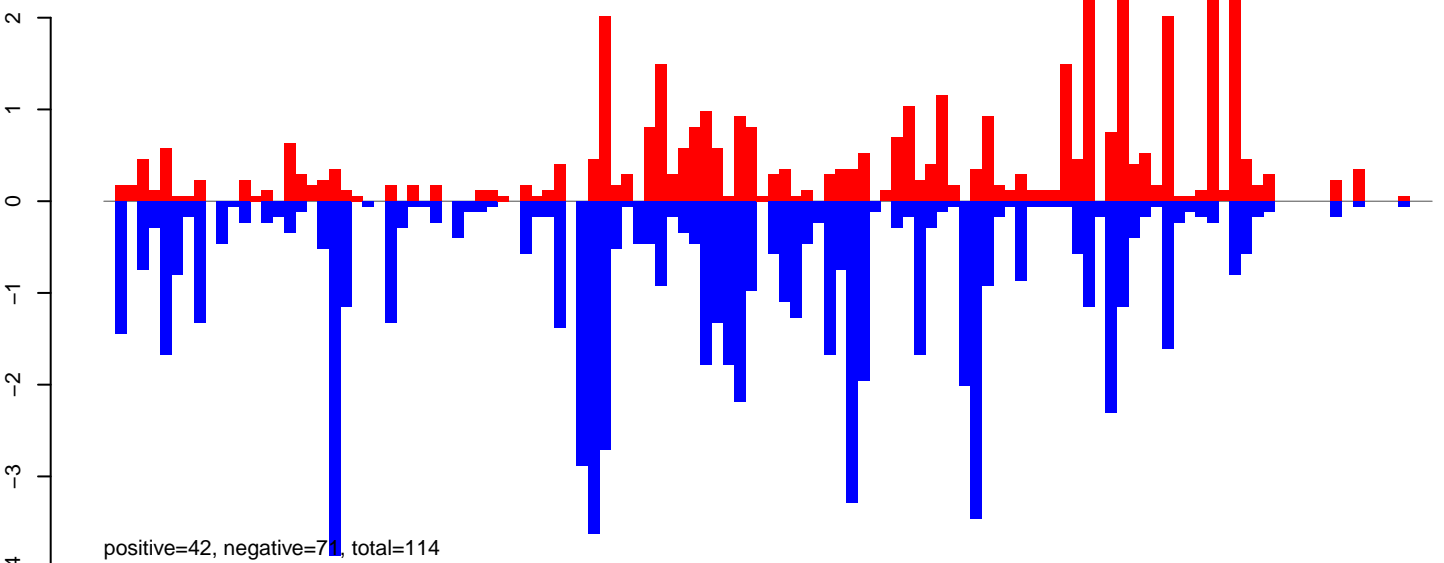

AeAlbo_CHIKV_3dpi.18_23.rep

Window size=25, length=2938, TE@rnd-5_family-3267@LINE_R1:1-2938

0 500 1000 1500 2000 2500 3000