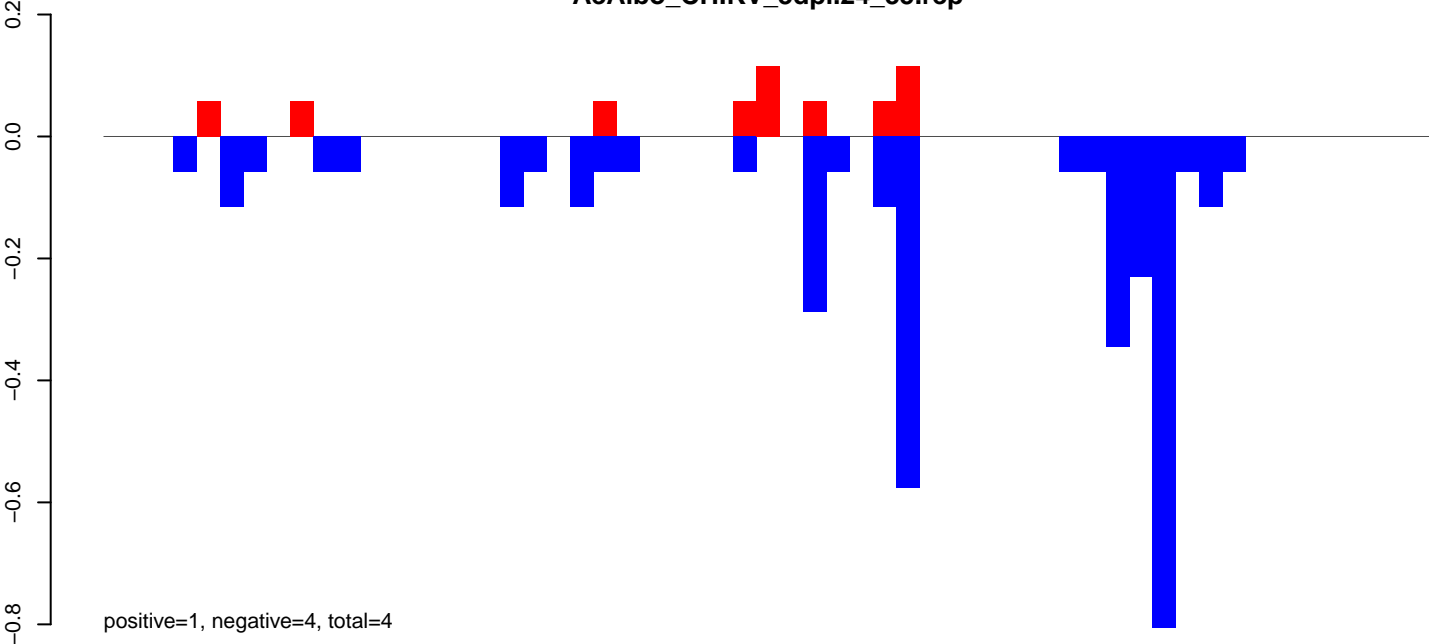

positive=6, negative=2, total=7

Window size=25, length=919, TE@ltr-1_family-862@Unknown:1-919

0 200 400 600 800

AeAlbo_CHIKV_3dpi.18_23.rep

AeAlbo_CHIKV_3dpi.24_35.rep

AeAlbo_CHIKV_3dpi.rep

Window size=25, length=1417, TE@ltr-1_family-6135@Unknown:1-1417