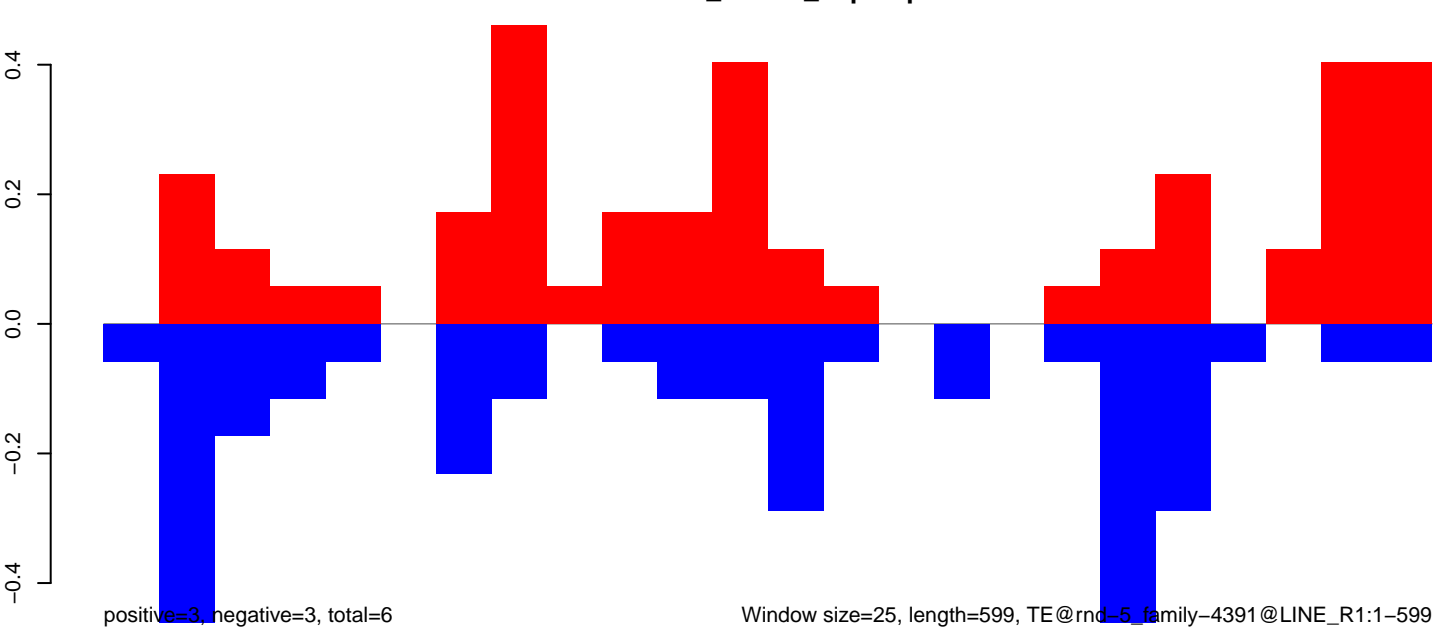

Window size=25, length=793, TE@rnd-6_family-11811@DNA_CMC-Chapaev:1-793

AeAlbo_CHIKV_3dpi.18_23.rep

AeAlbo_CHIKV_3dpi.24_35.rep

AeAlbo_CHIKV_3dpi.rep

Window size=25, length=599, TE@rnd=5, family=4391@LINE_R1:1-599