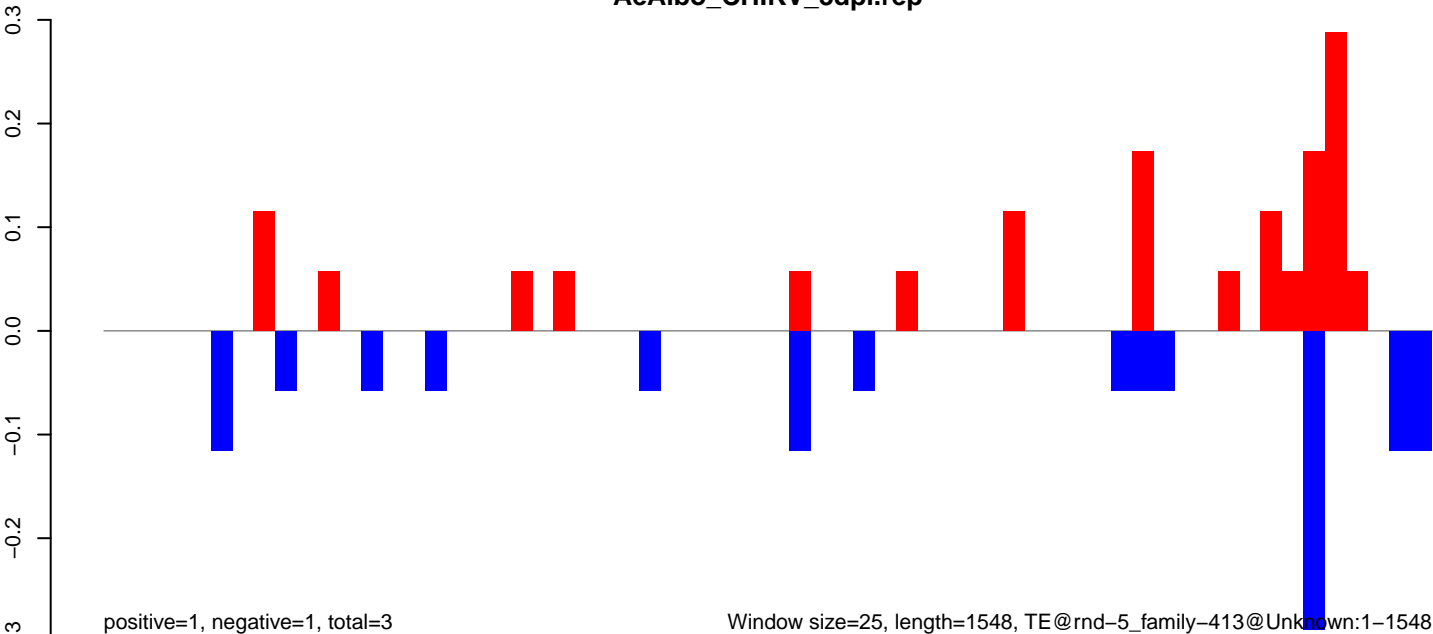

AeAlbo_CHIKV_3dpi.rep

Window size=25, length=1548, TE@rnd-5_family-413@Unknown:1-1548