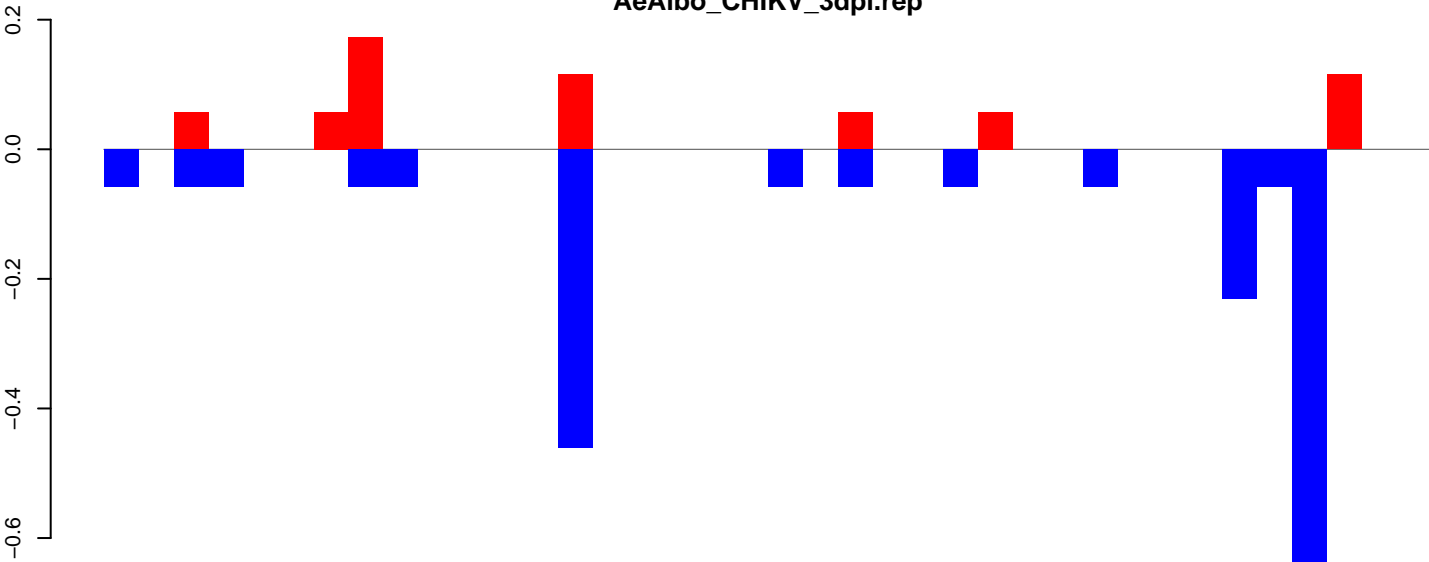

AeAlbo_CHIKV_3dpi.rep

positive=1, negative=2, total=3

Window size=25, length=950, TE@rnd-5_family-3220@LINE CR1:1-950