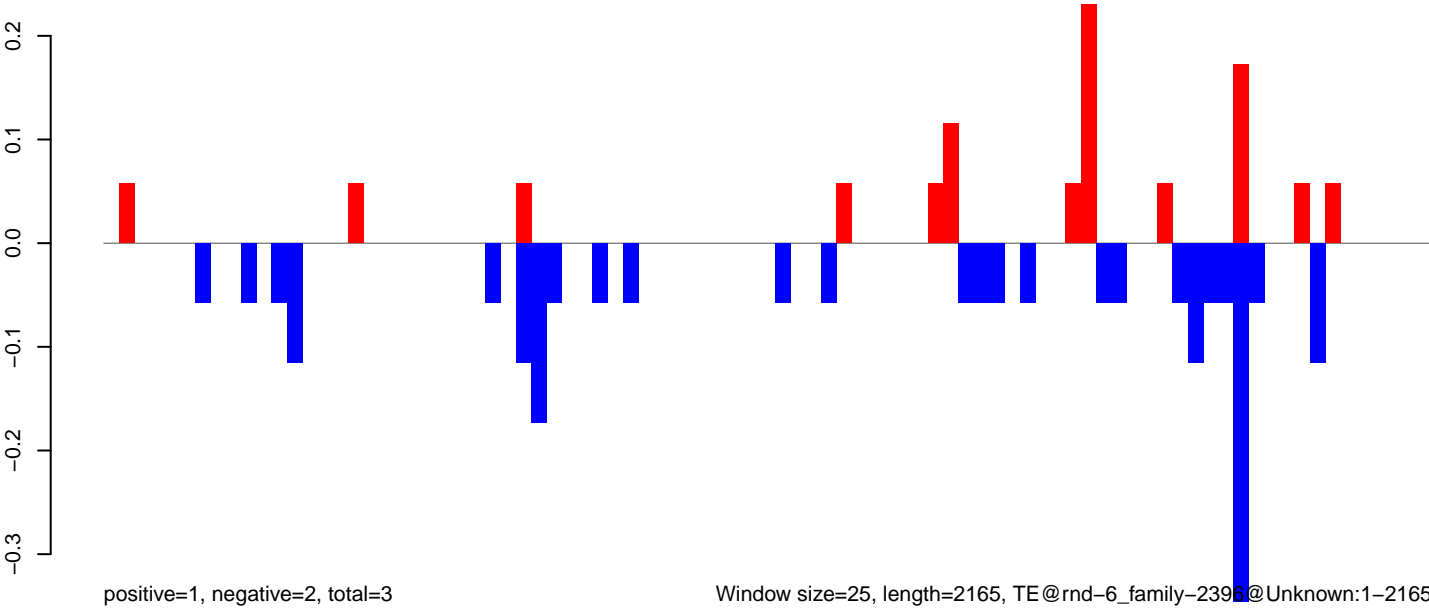

AeAlbo_CHIKV_3dpi.rep

Window size=25, length=2165, TE@rnd-6_family-2396@Unknown:1-2165