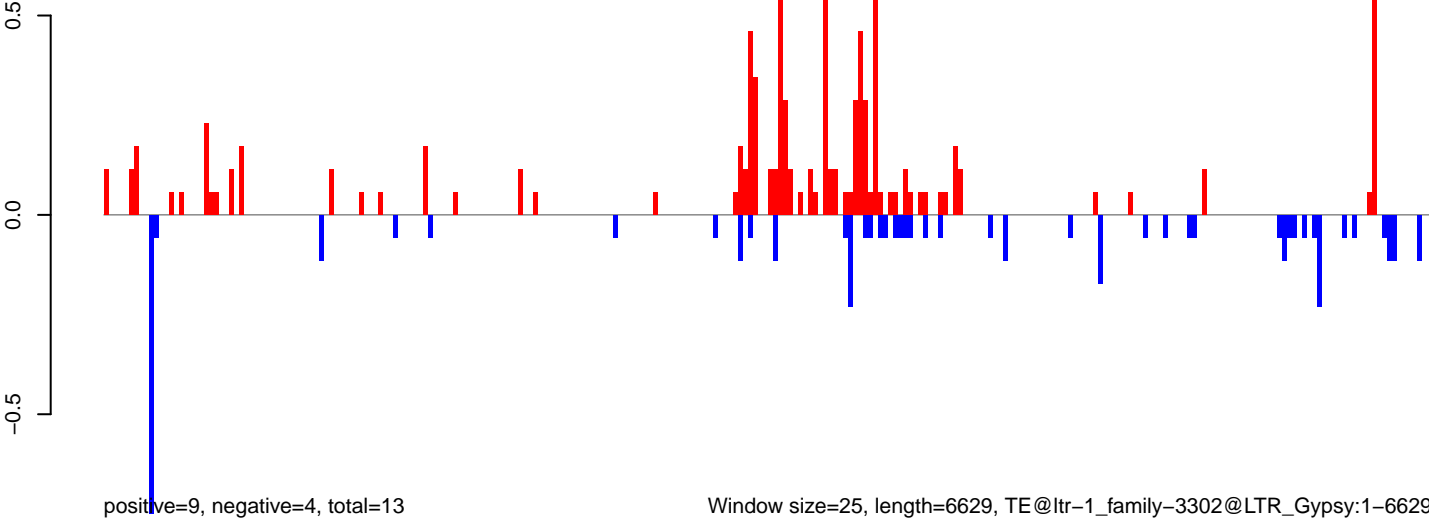

Window size=25, length=6629, TE@ltr-1_family-3302@LTR_Gypsy:1-6629