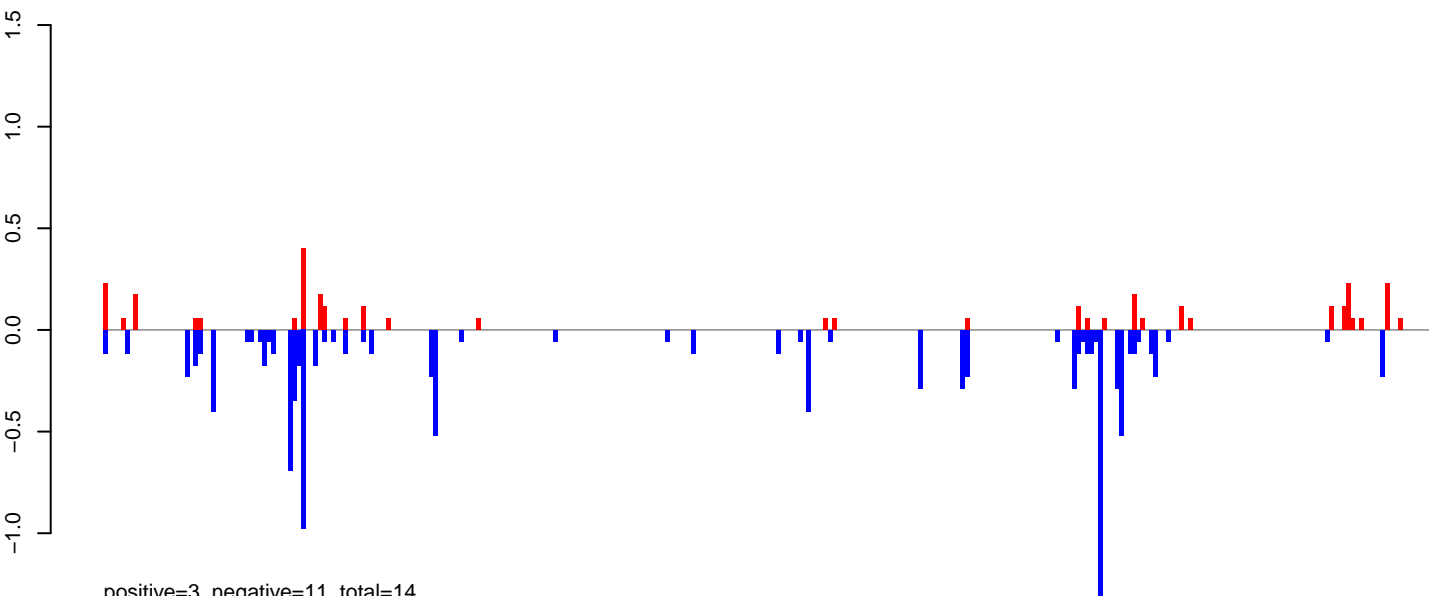

AeAlbo_CHIKV_3dpi.24_35.rep

positive=3, negative=11, total=14

AeAlbo_CHIKV_3dpi.rep

positive=7, negative=12, total=19

Window size=25, length=7739, TE@rnd-6_family-422@LTR_Gypsy:1-7739

0 2000 4000 6000 8000