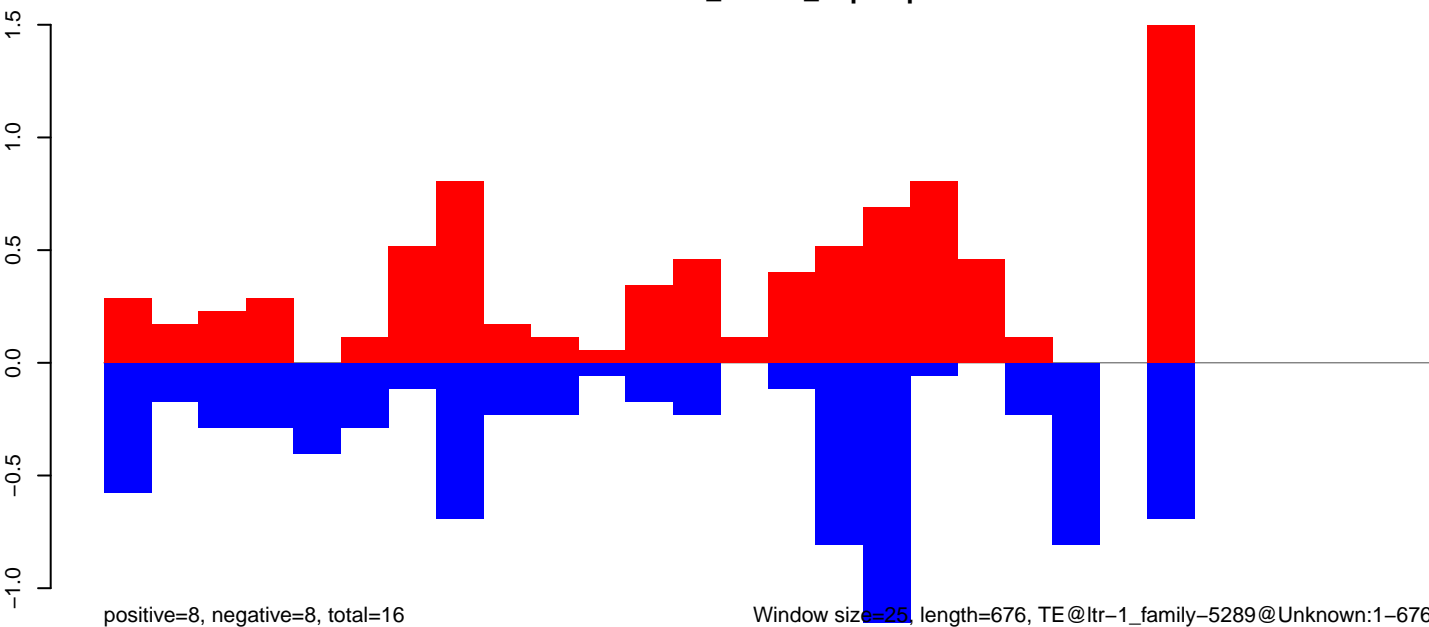

AeAlbo_CHIKV_3dpi.rep

Window size=25, length=676, TE@ltr-1_family-5289@Unknown:1-676