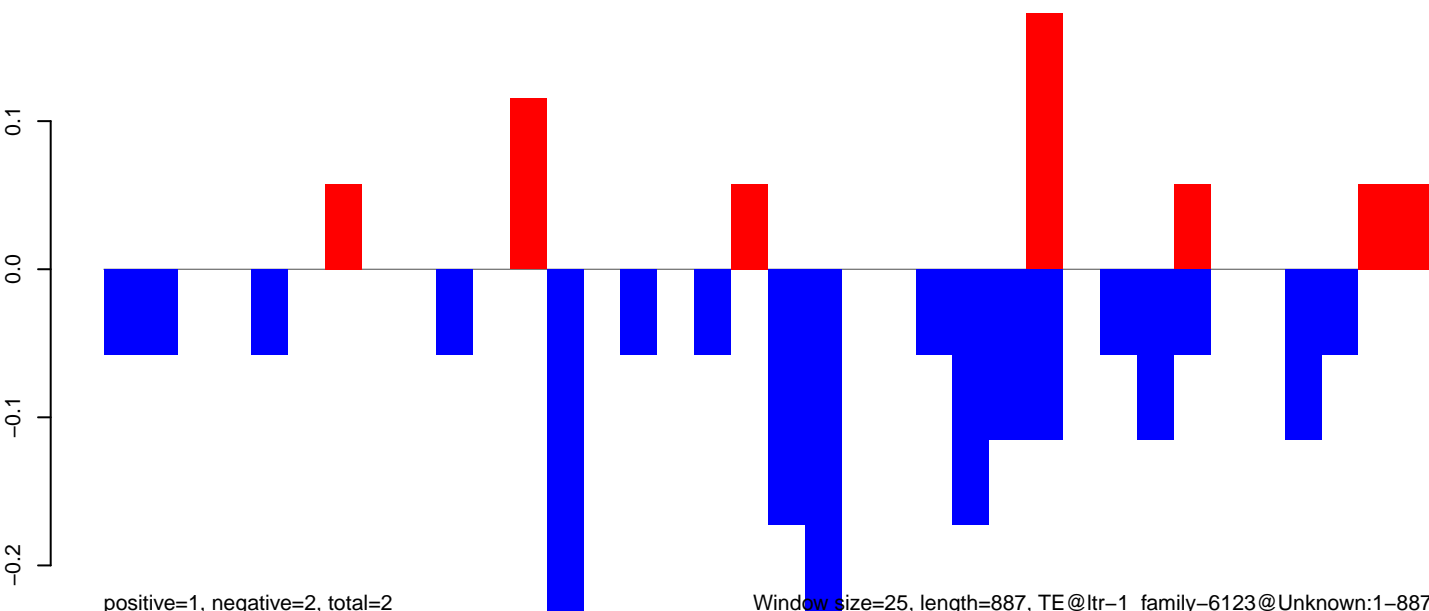

AeAlbo_CHIKV_3dpi.rep

positive=1, negative=2, total=2

Window size=25, length=887, TE@ltr-1_family-6123@Unknown:1-887