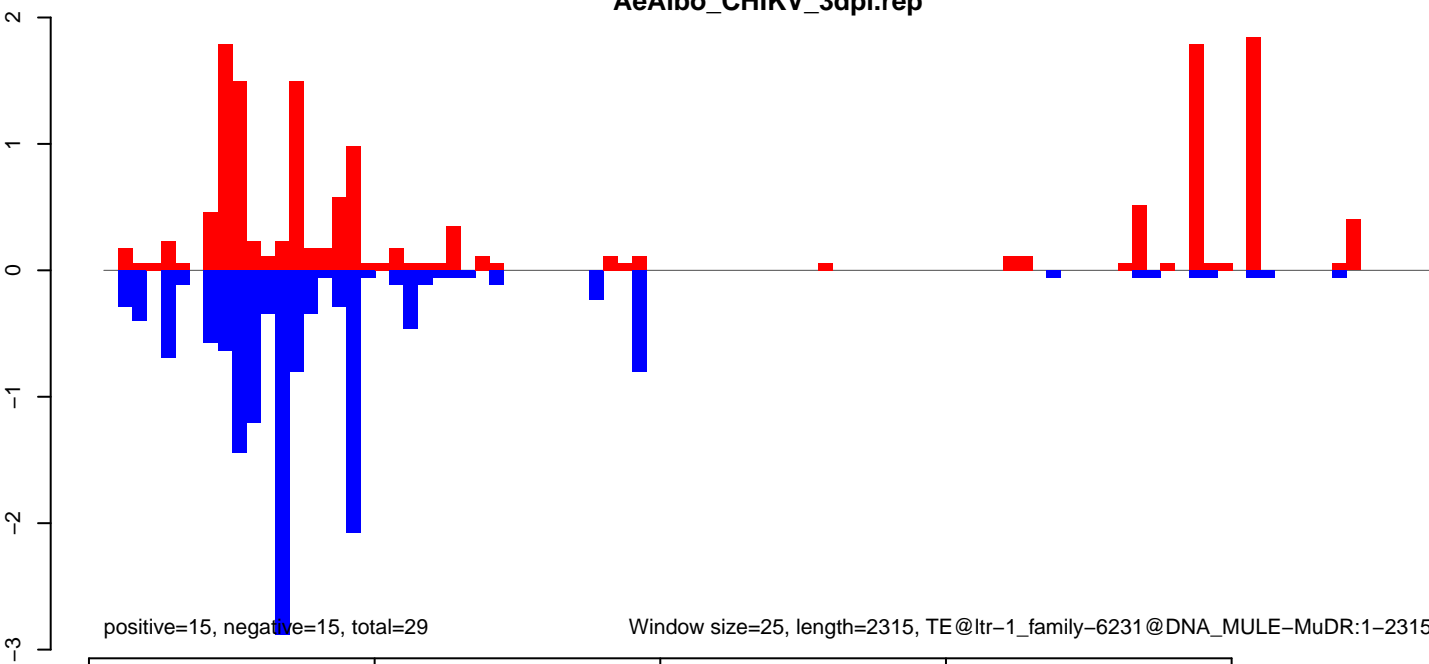

AeAlbo_CHIKV_3dpi.rep

positive=15, negative=15, total=29

Window size=25, length=2315, TE@ltr-1_family-6231@DNA_MULE-MuDR:1-2315