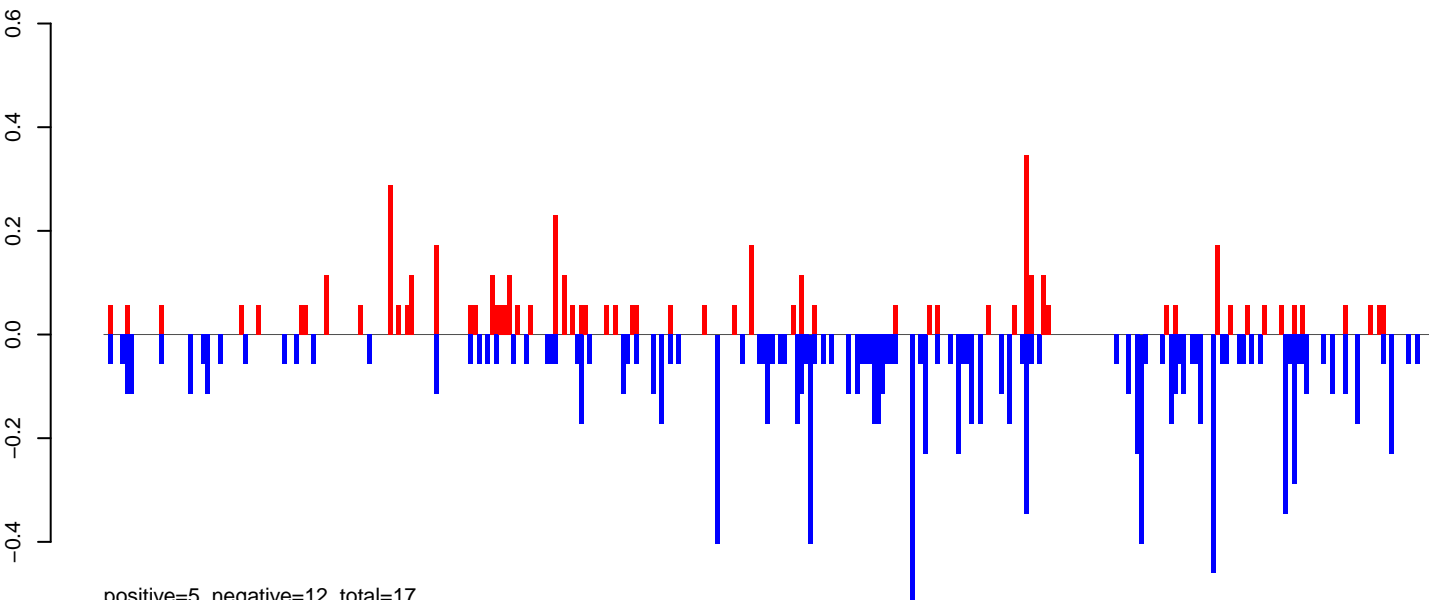

AeAlbo_CHIKV_3dpi.24_35.rep

positive=5, negative=12, total=17