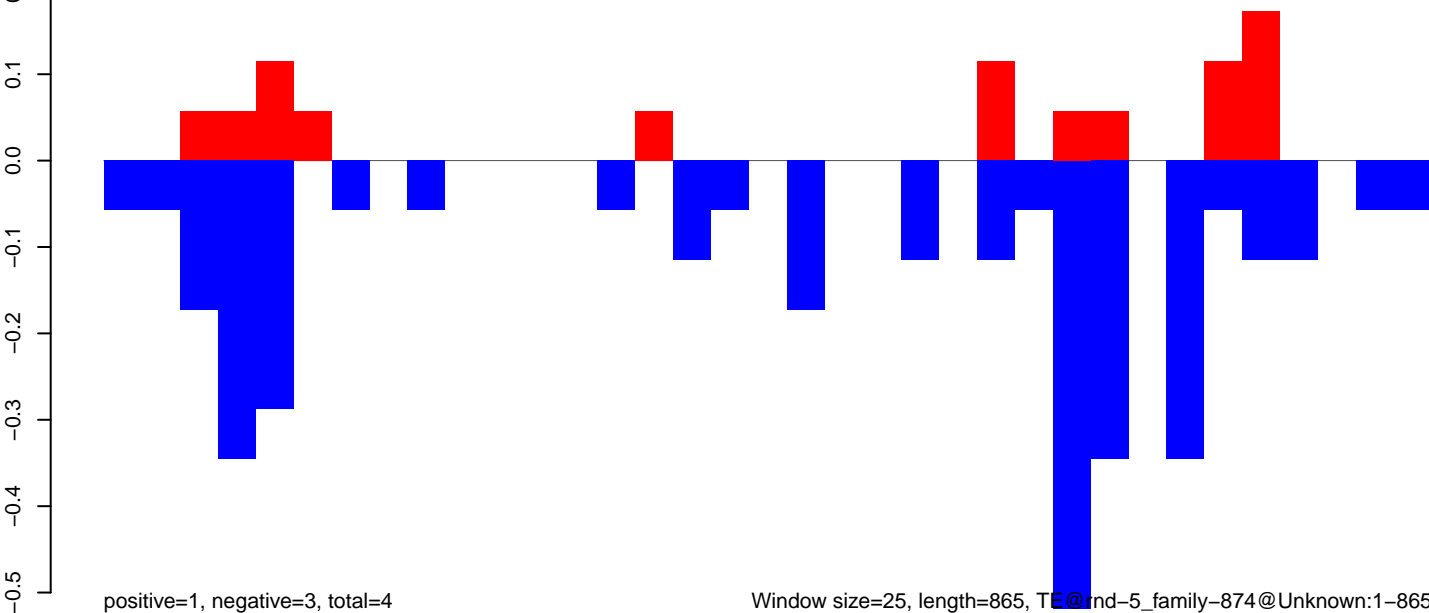

AeAlbo_CHIKV_3dpi.rep