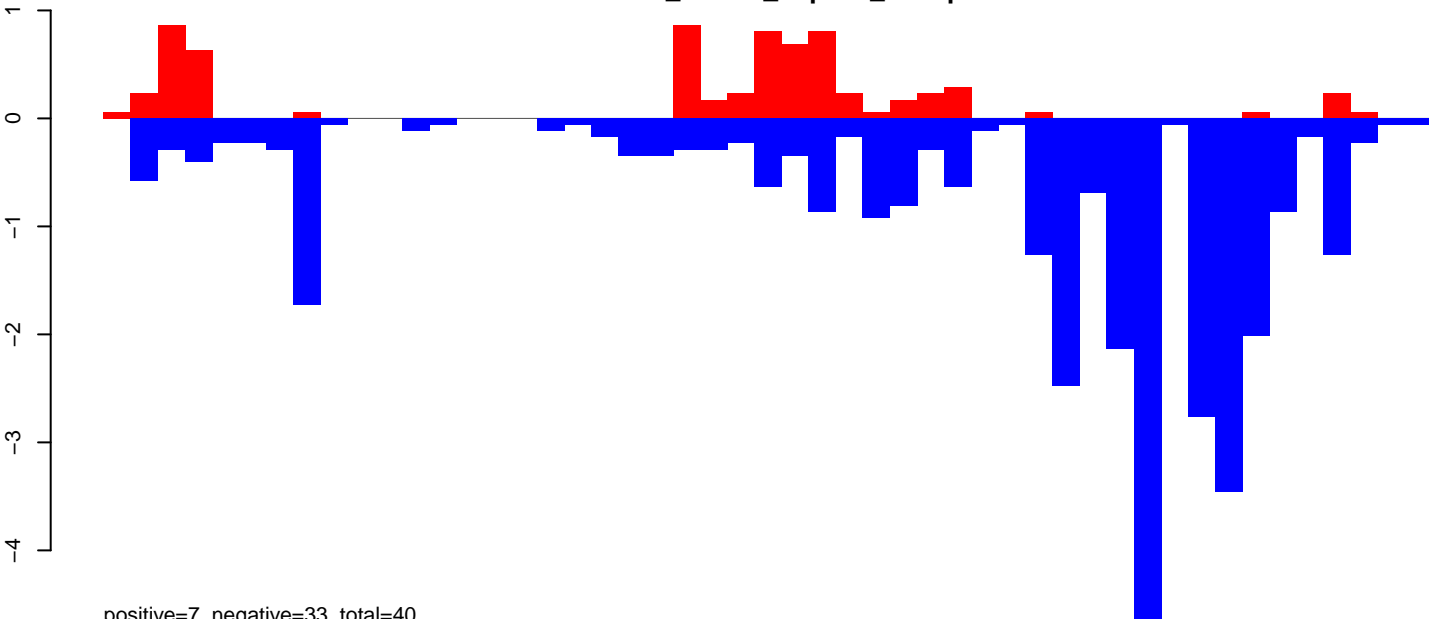

AeAlbo_CHIKV_3dpi.24_35.rep

positive=7, negative=33, total=40