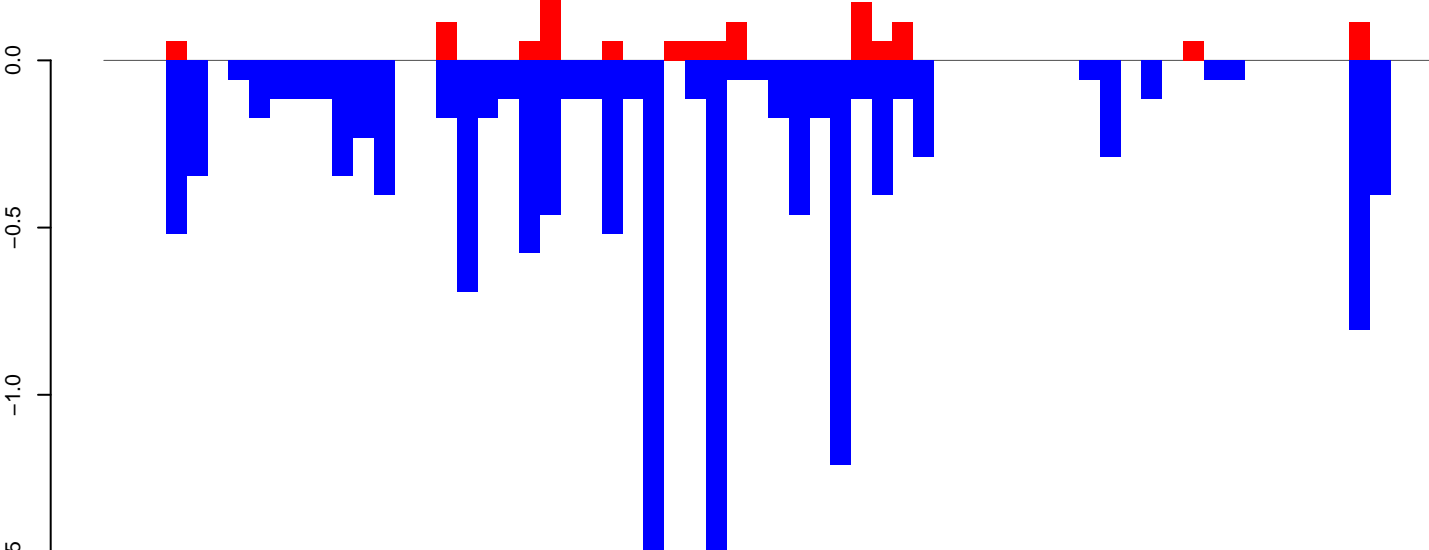

AeAlbo_CHIKV_3dpi.rep

positive=1, negative=13, total=15

Window size=25, length=1584, TE@rnd-6_family-3332@LTR_Pao:1-1584