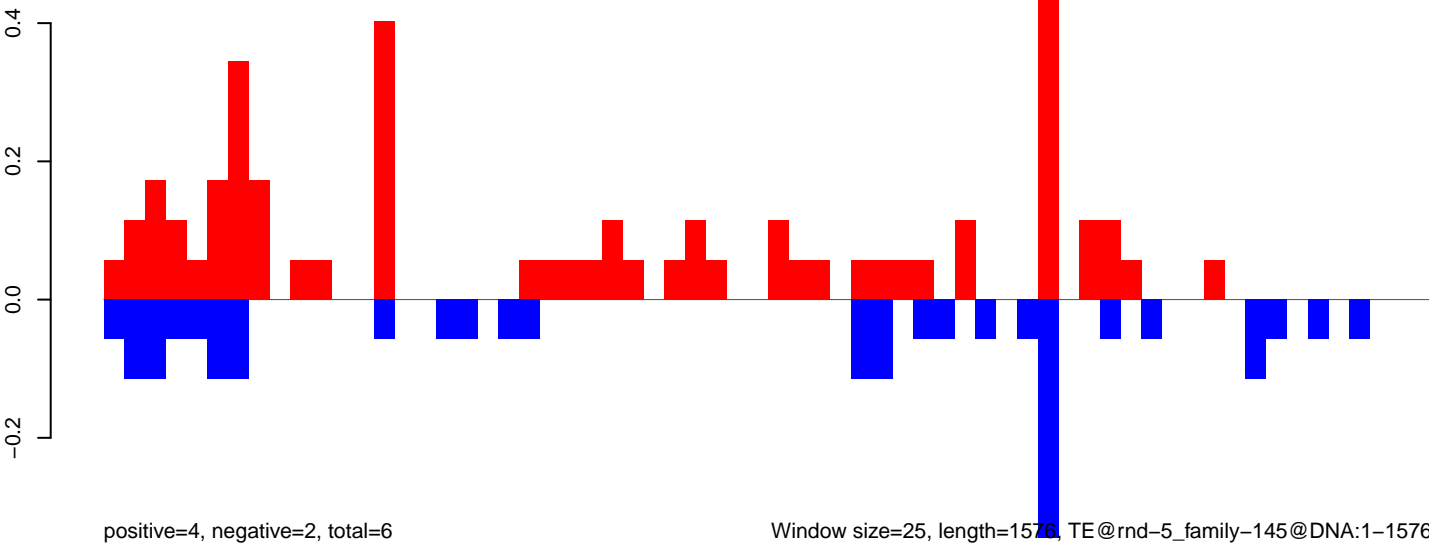

AeAlbo_CHIKV_3dpi.24_35.rep

AeAlbo_CHIKV_3dpi.rep

Window size=25, length=1737, TE@rnd-5_family-699@LINE_R1:1-1737

AeAlbo_CHIKV_3dpi.18_23.rep

AeAlbo_CHIKV_3dpi.24_35.rep

AeAlbo_CHIKV_3dpi.rep

Window size=25, length=1576, TE@rnd-5_family-145@DNA:1-1576