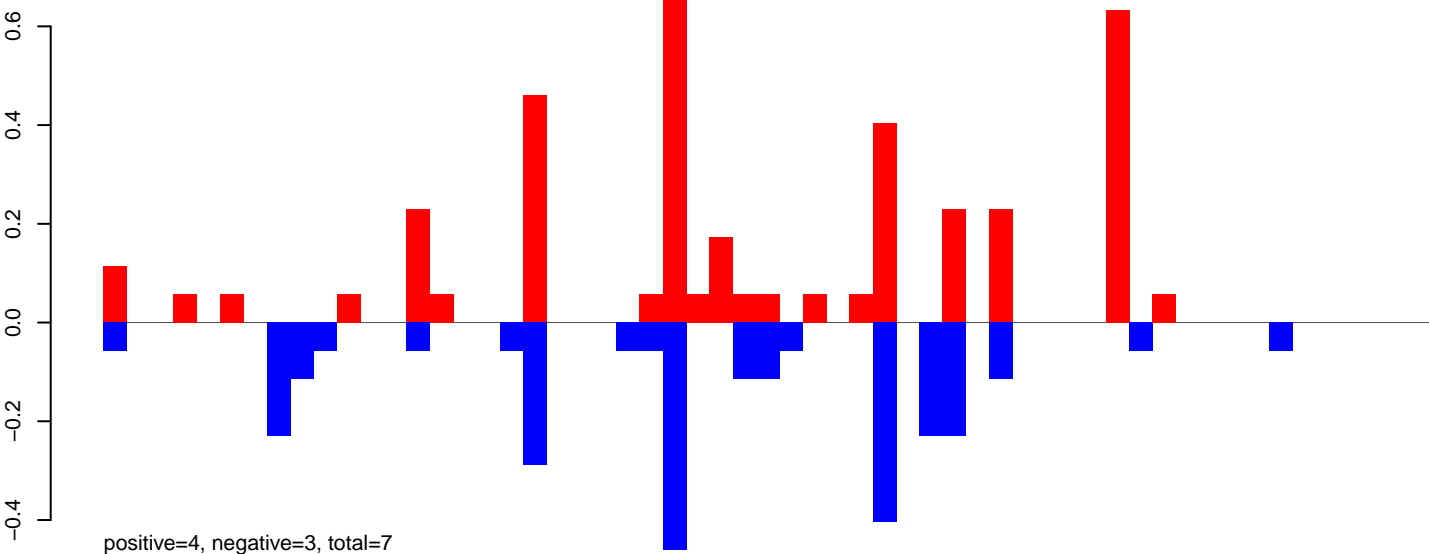

AeAlbo_CHIKV_3dpi.rep

Window size=25, length=2441, TE@rnd-5_family-395@LINE_Penelope:1-2441

0 500 1000 1500 2000 2500

AeAlbo_CHIKV_3dpi.18_23.rep

AeAlbo_CHIKV_3dpi.24_35.rep

AeAlbo_CHIKV_3dpi.rep

Window size=25, length=1404, TE@rnd-5_family-2368@Unknown:1-1404