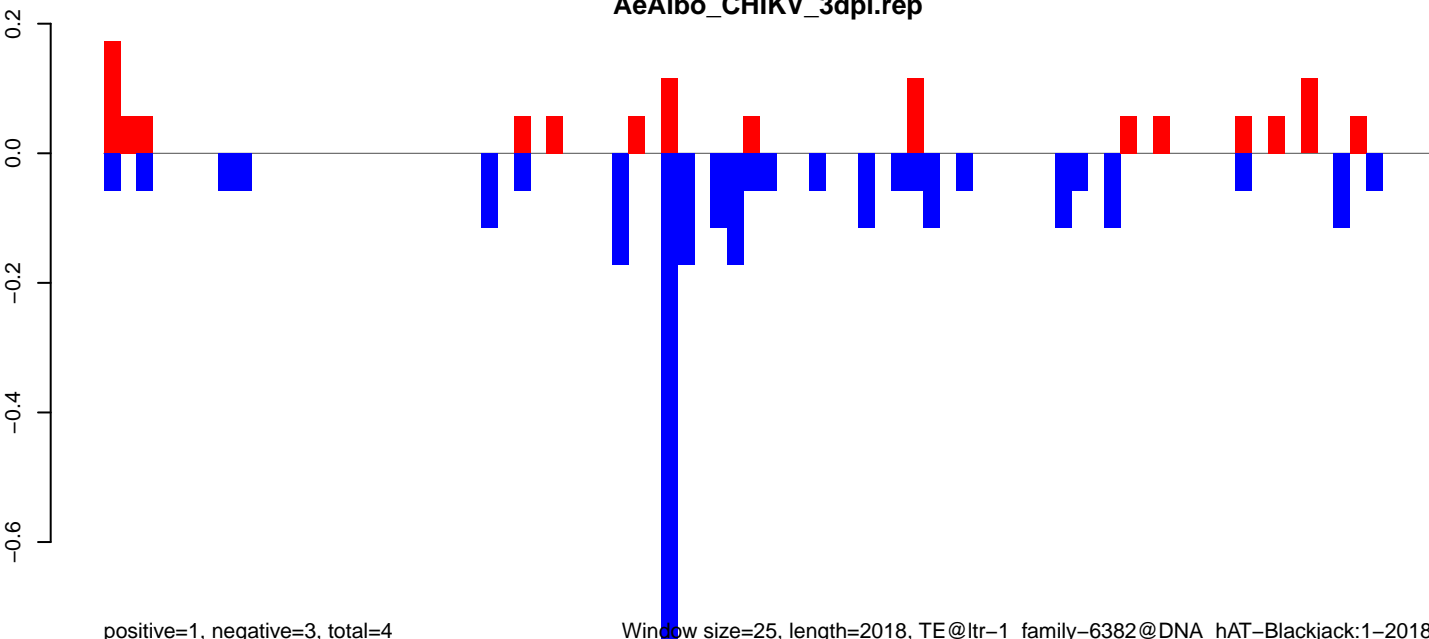

AeAlbo_CHIKV_3dpi.rep

positive=1, negative=3, total=4

Window size=25, length=2018, TE@ltr-1_family-6382@DNA_hAT-Blackjack:1-2018