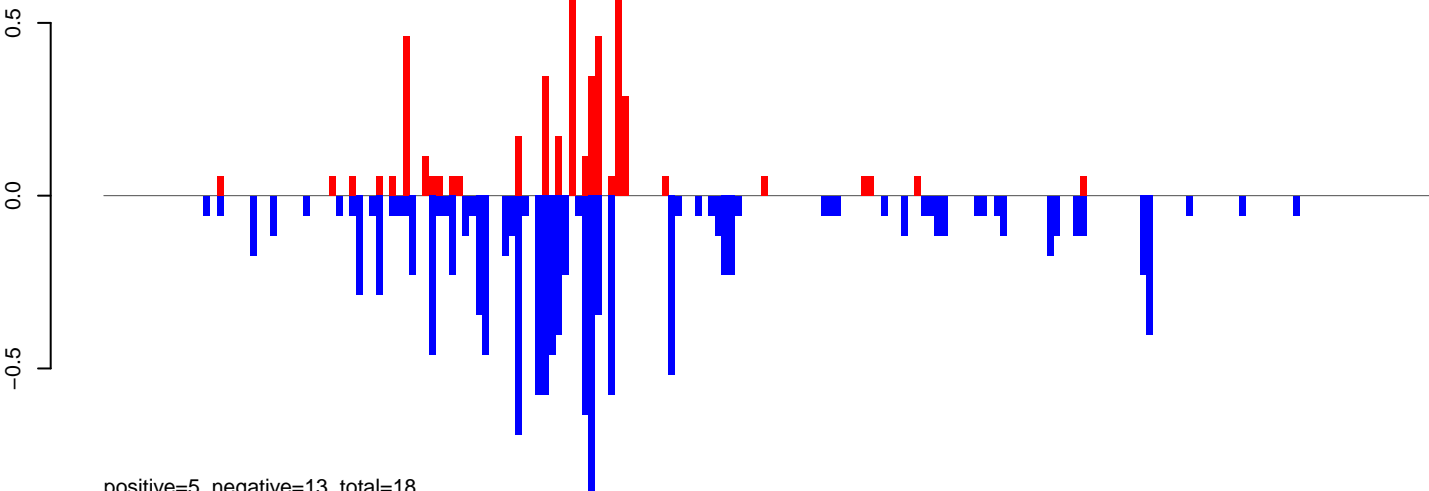

positive=5, negative=13, total=18