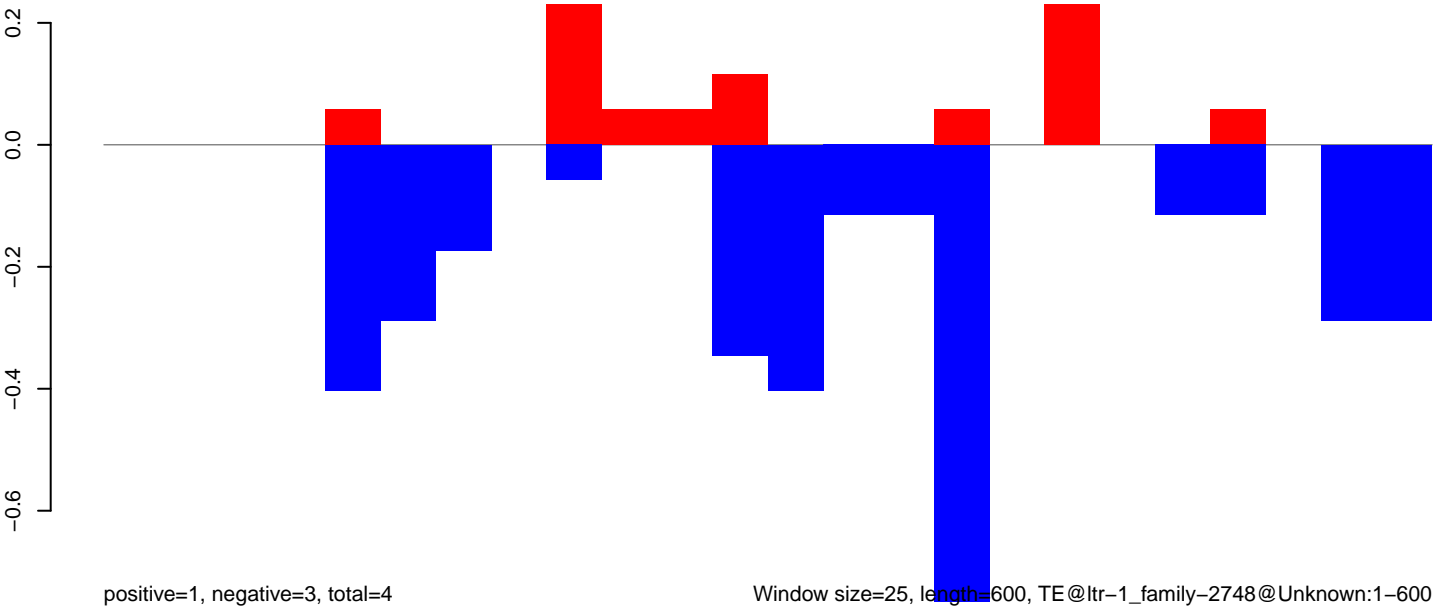

AeAlbo_CHIKV_3dpi.rep

positive=1, negative=3, total=4

Window size=25, length=600, TE@ltr-1_family-2748@Unknown:1-600