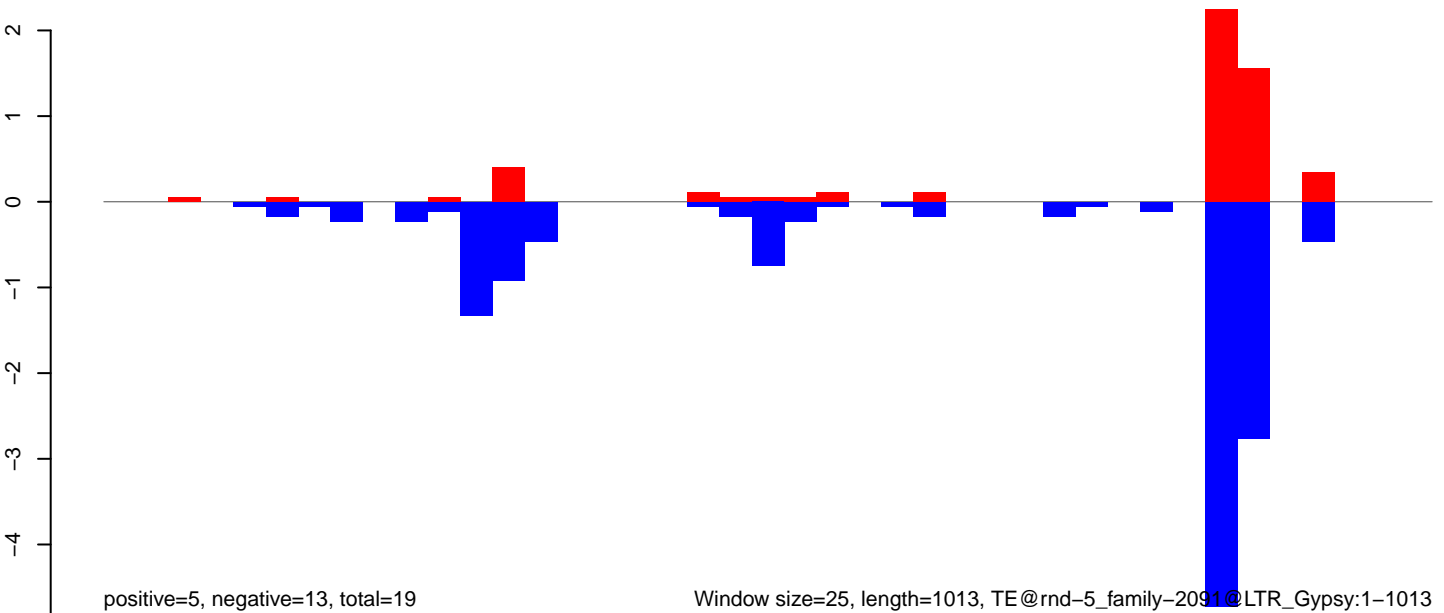

AeAlbo_CHIKV_3dpi.rep

Window size=25, length=1013, TE@rnd-5_family-2091@LTR_Gypsy:1-1013

AeAlbo_CHIKV_3dpi.18_23.rep

AeAlbo_CHIKV_3dpi.24_35.rep

AeAlbo_CHIKV_3dpi.rep

Window size=25, length=2250, TE@rnd-5_family-1276@LINE_Penelope:1-2250