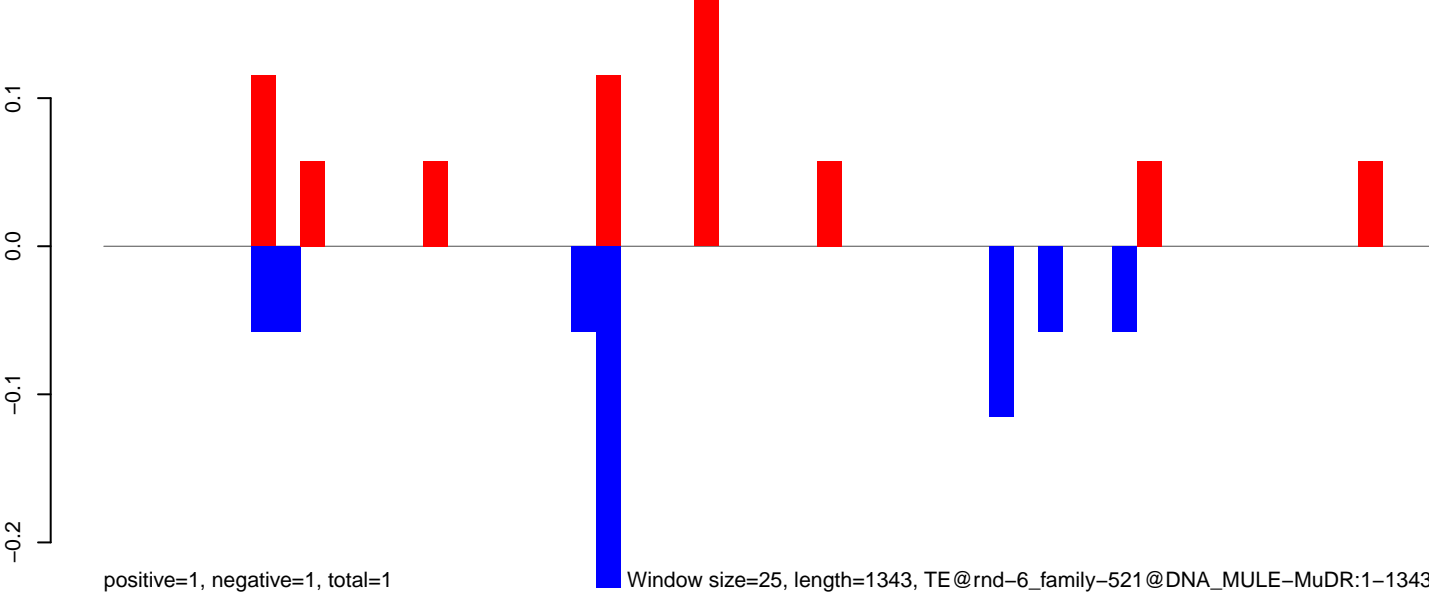

AeAlbo_CHIKV_3dpi.rep

Window size=25, length=1343, TE@rnd-6_family-521@DNA_MULE-MuDR:1-1343