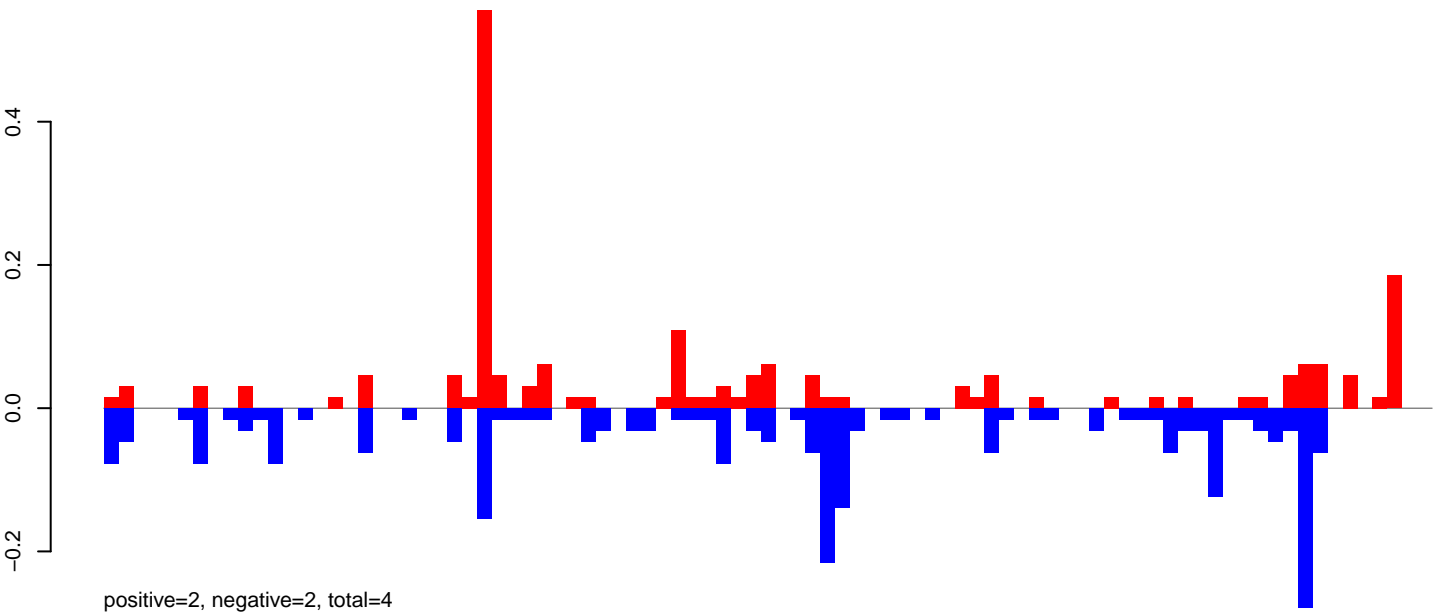

AeAlbo_CHIKV_9dpi.24_35.rep