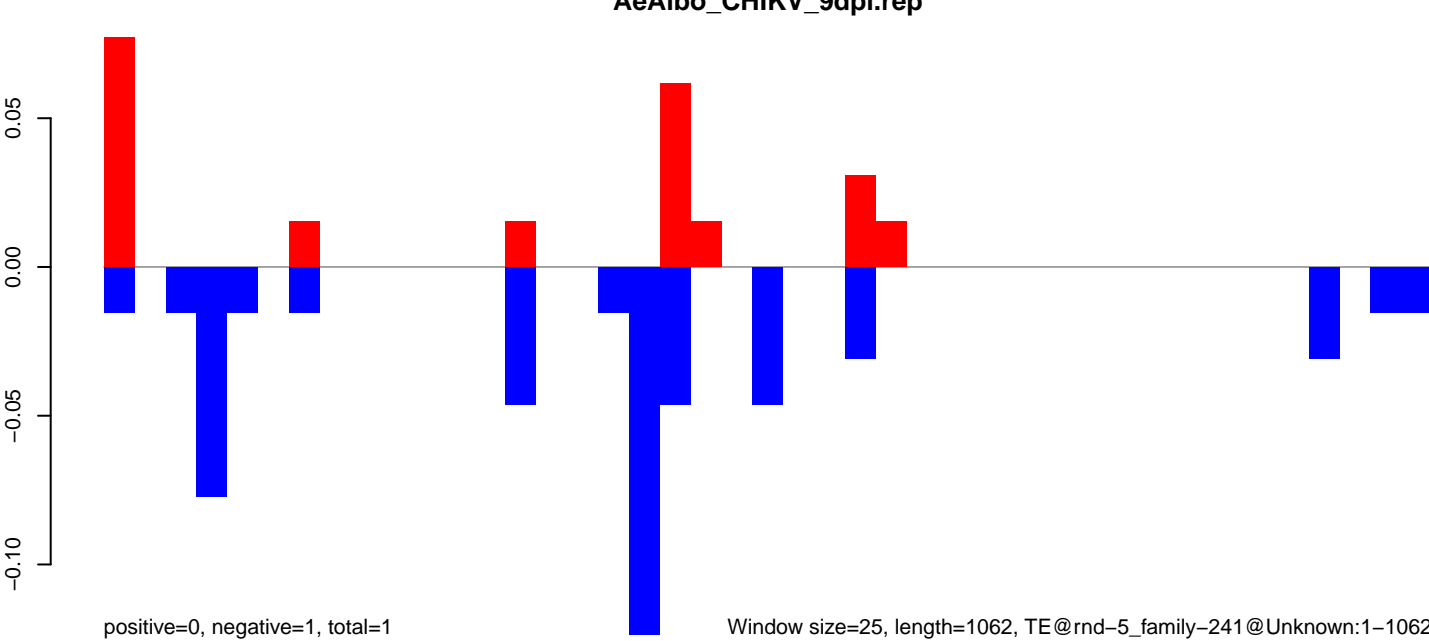

AeAlbo_CHIKV_9dpi.rep

Window size=25, length=1062, TE@rnd-5_family-241@Unknown:1-1062