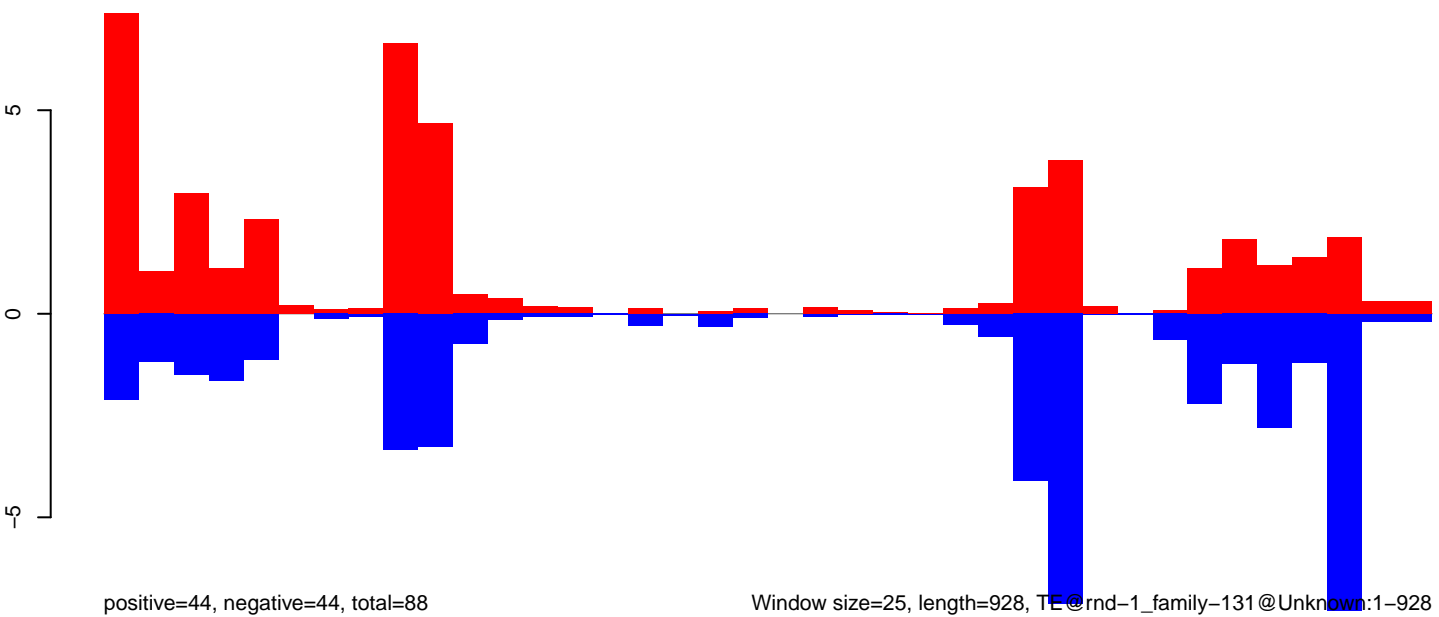

AeAlbo_CHIKV_9dpi.rep

Window size=25, length=928, TE@rnd-1_family-131@Unknown:1-928

0 200 400 600 800 1000