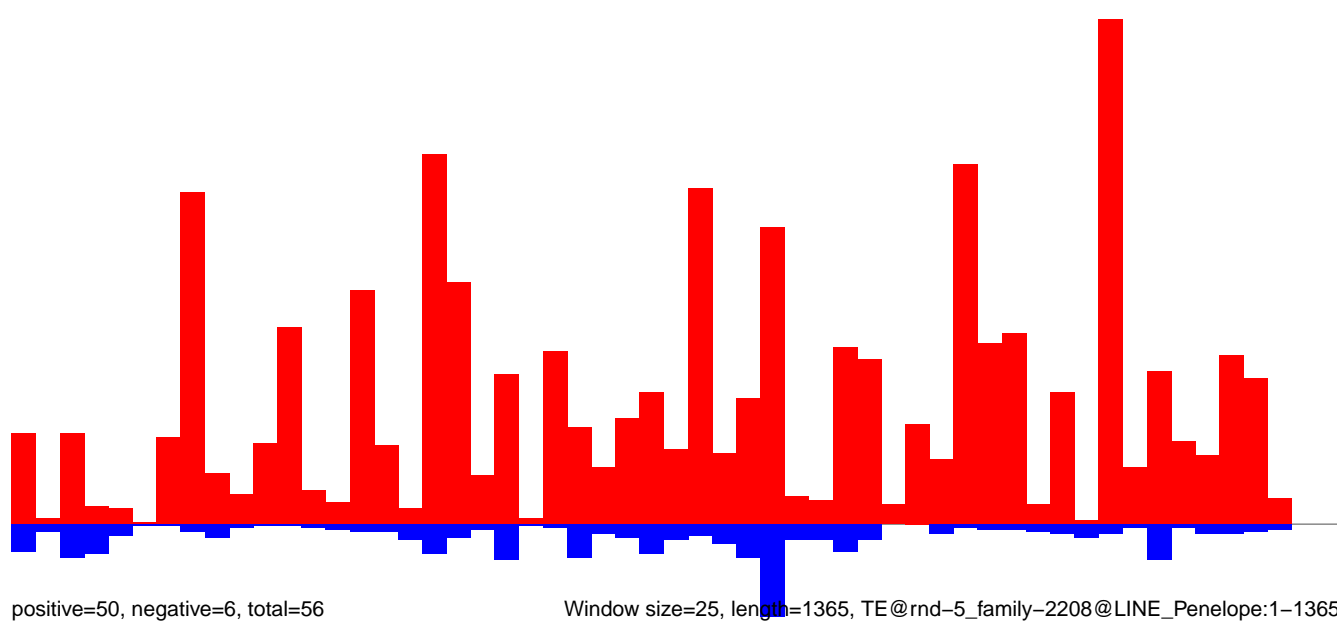

AeAlbo_CHIKV_9dpi.rep