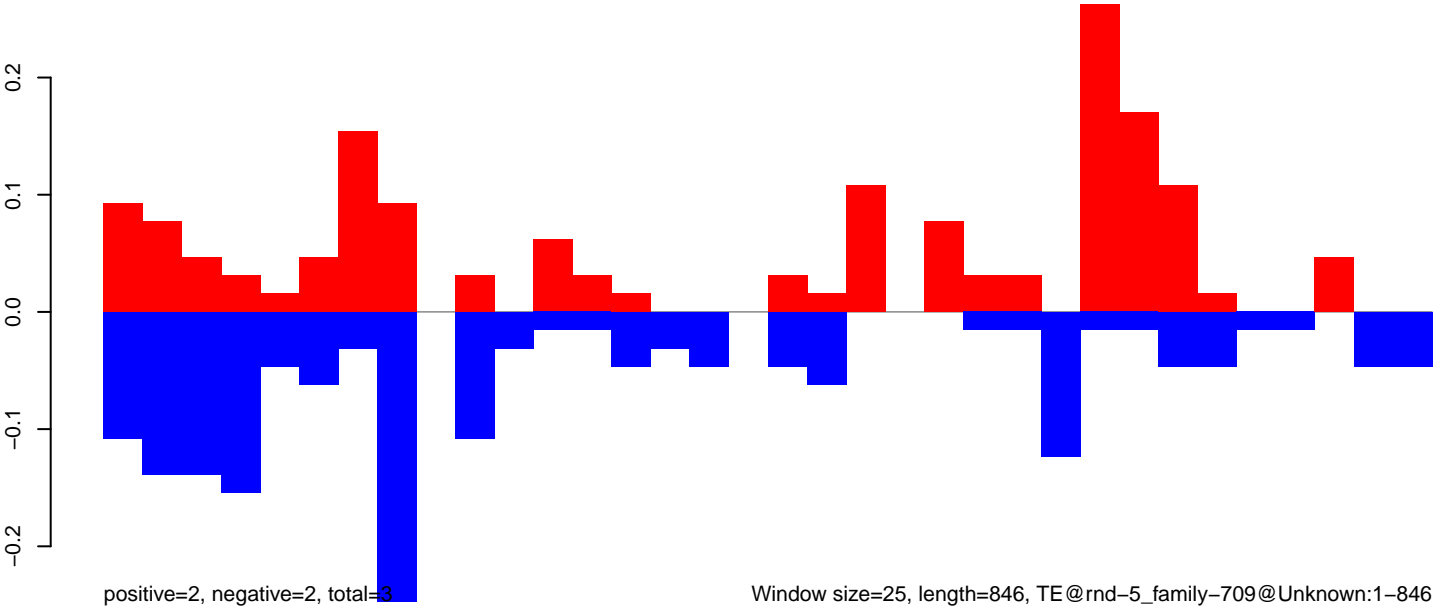

AeAlbo_CHIKV_9dpi.rep

Window size=25, length=846, TE@rnd-5_family-709@Unknown:1-846

0 200 400 600 800