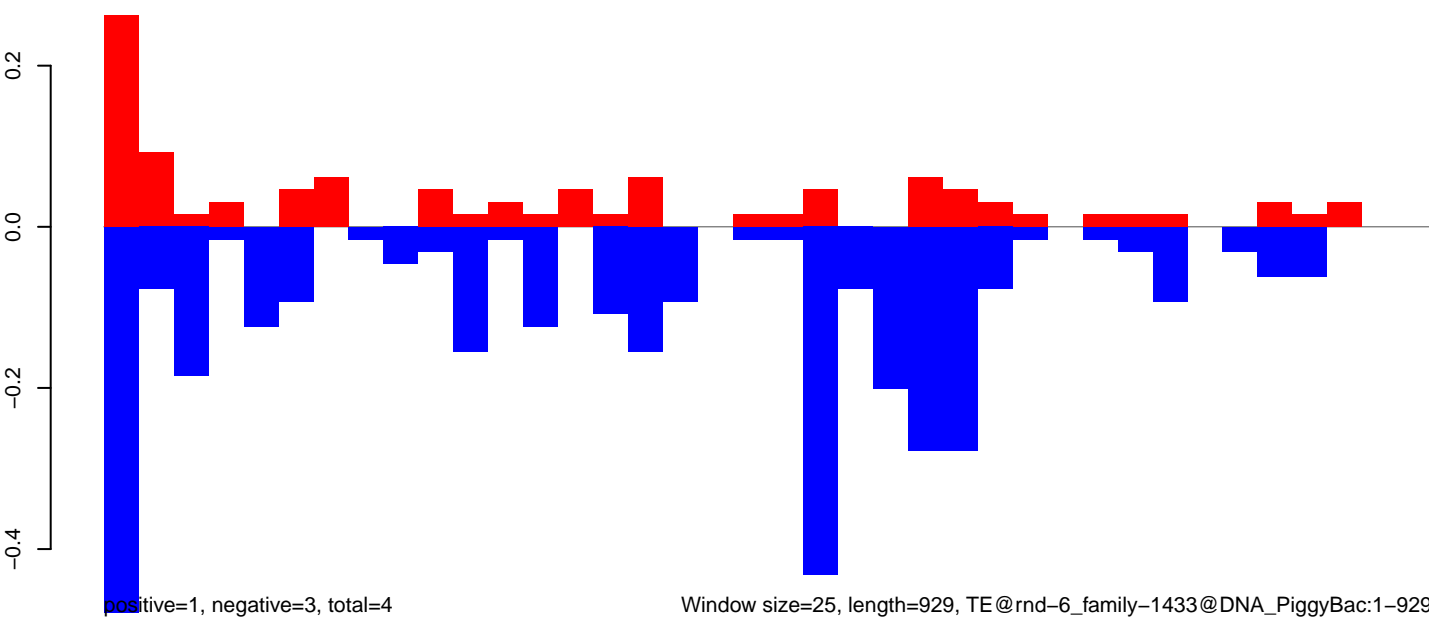

AeAlbo_CHIKV_9dpi.rep

Window size=25, length=929, TE@rnd-6_family-1433@DNA_PiggyBac:1-929

0 200 400 600 800 1000