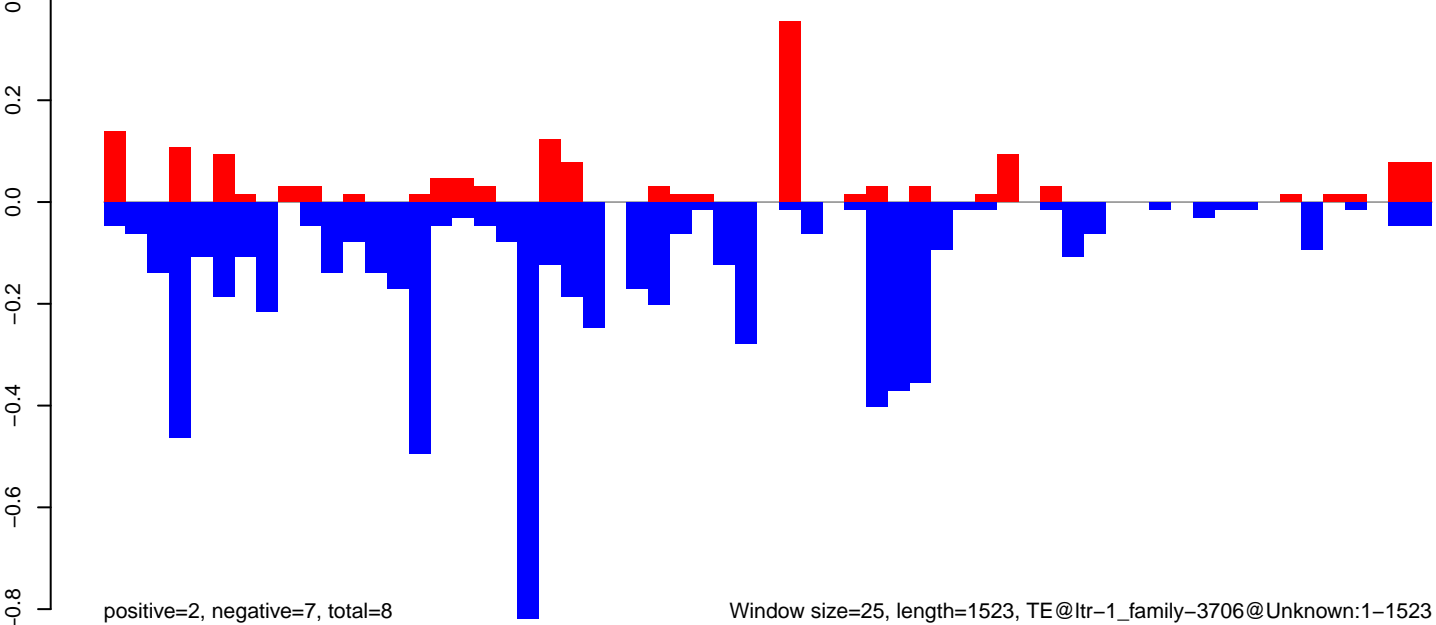

AeAlbo_CHIKV_9dpi.rep

Window size=25, length=1523, TE@ltr-1_family-3706@Unknown:1-1523

0 500 1000 1500