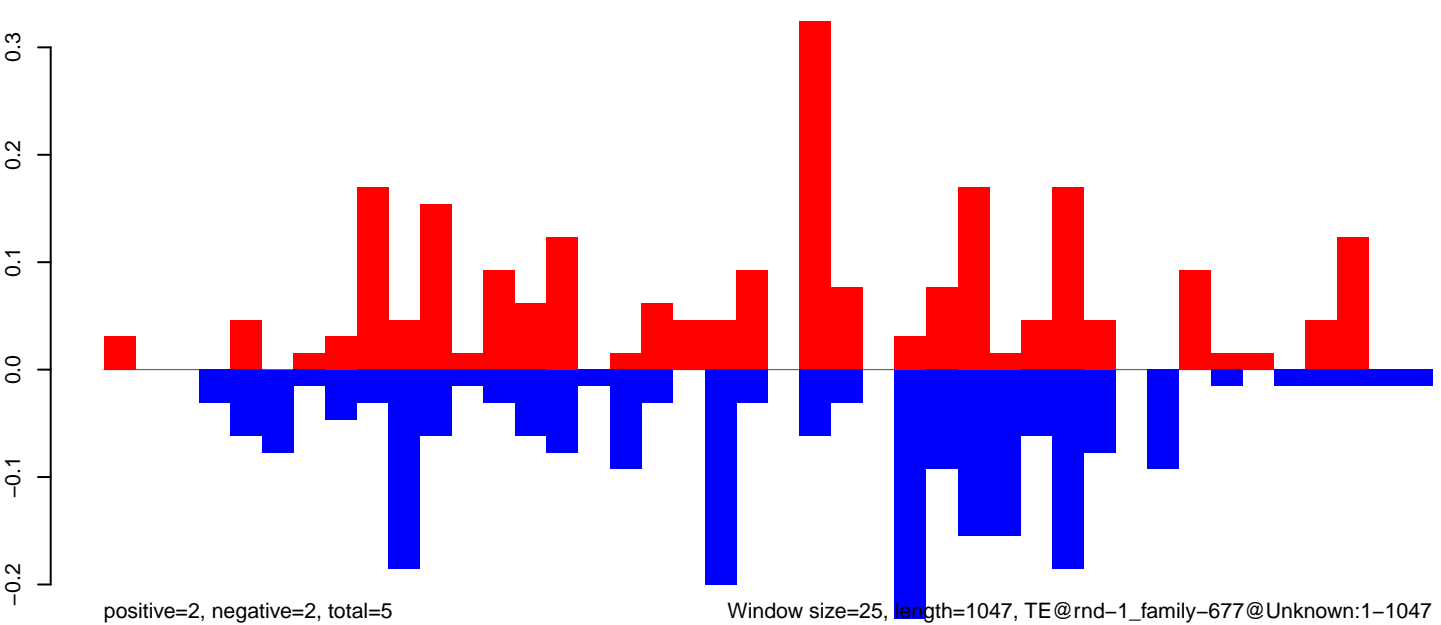

AeAlbo_CHIKV_9dpi.rep

Window size=25, length=1047, TE@rnd-1_family-677@Unknown:1-1047