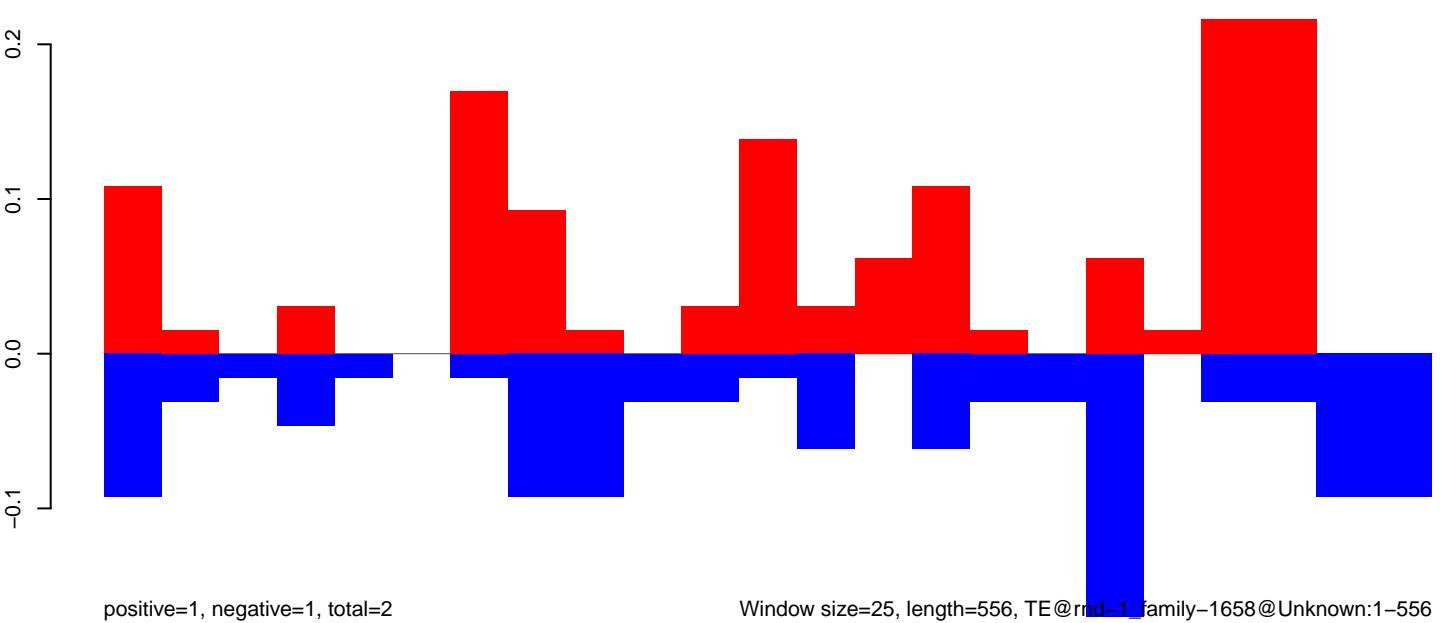

AeAlbo_CHIKV_9dpi.rep

Window size=25, length=556, TE@rnd-1, family-1658@Unknown:1-556