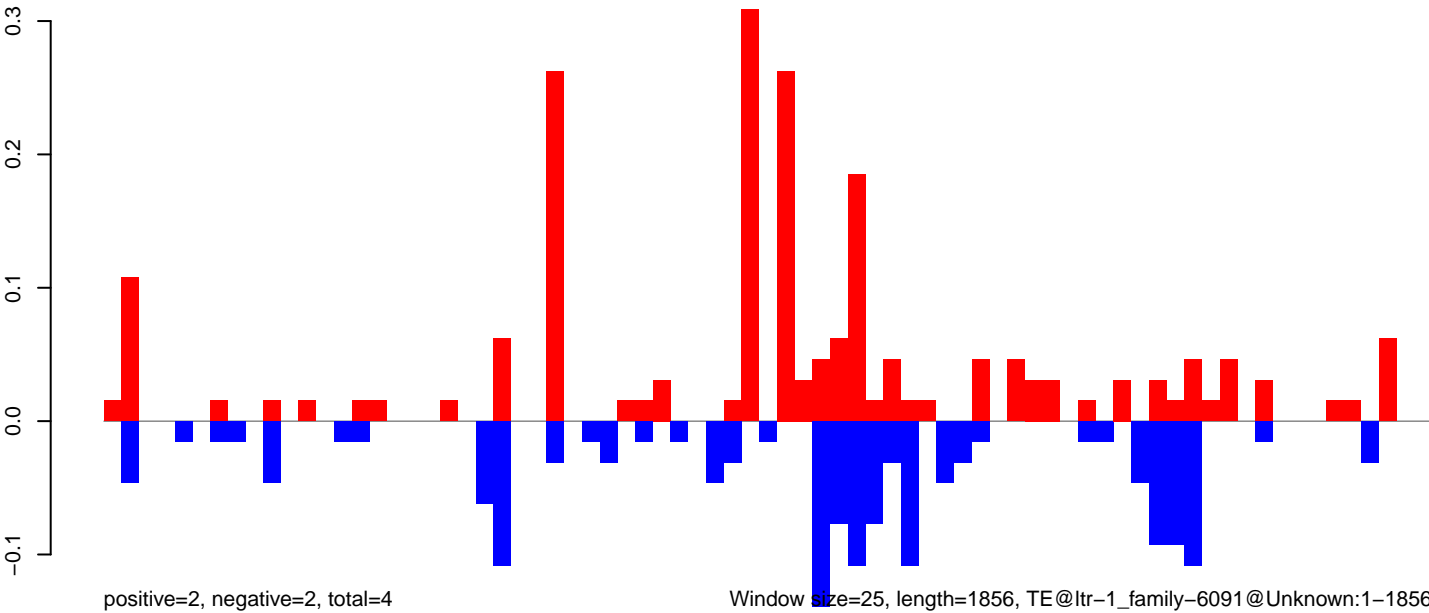

AeAlbo_CHIKV_9dpi.rep