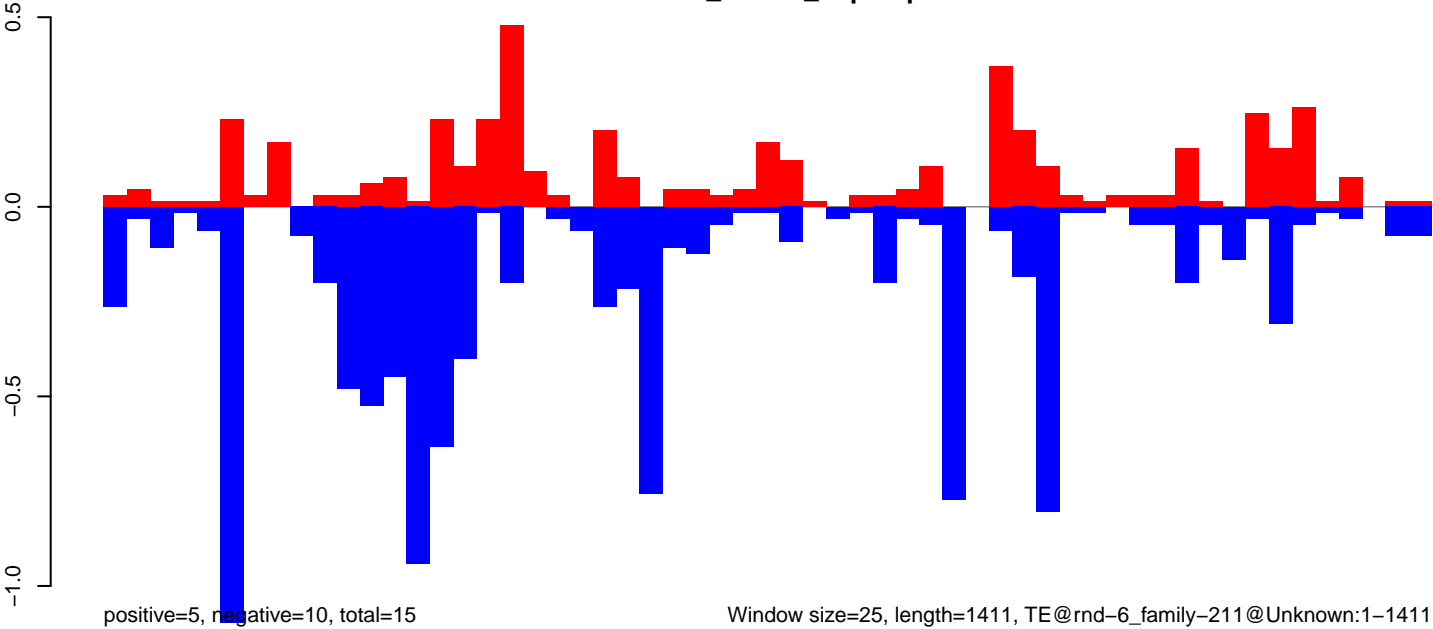

AeAlbo_CHIKV_9dpi.rep

Window size=25, length=1411, TE@rnd-6_family-211@Unknown:1-1411

0 200 400 600 800 1000 1200 1400