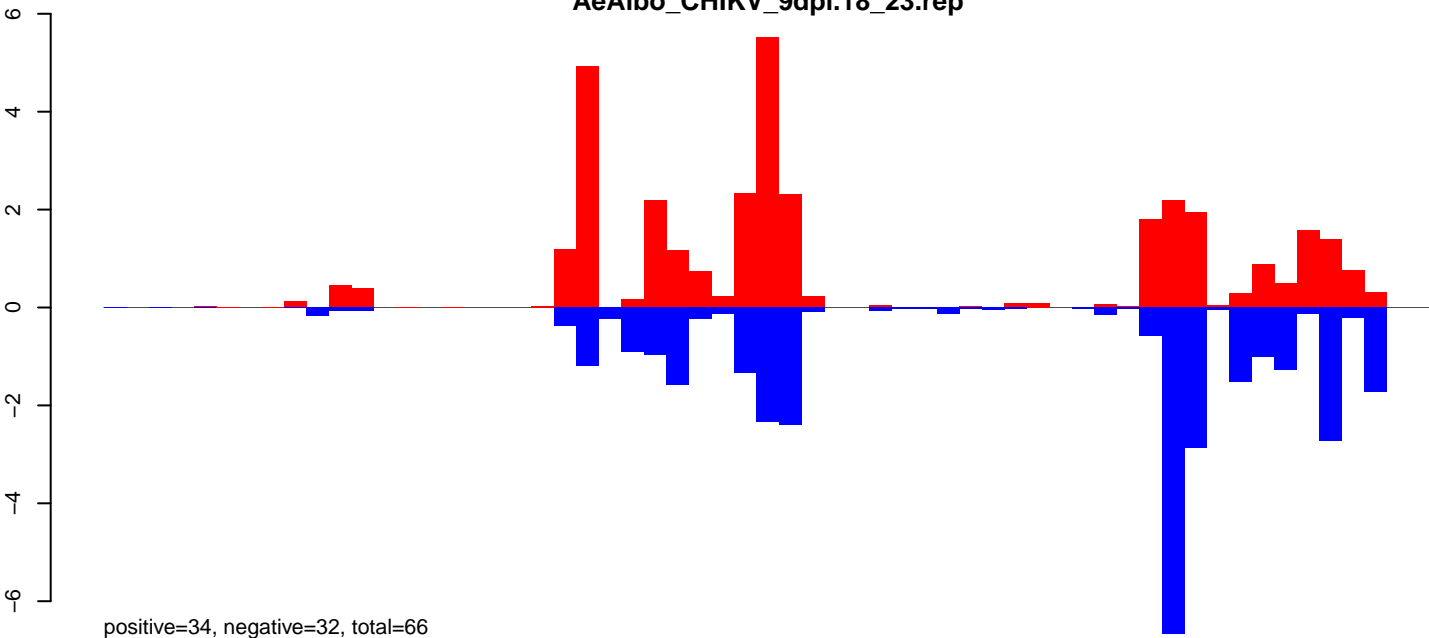

AeAlbo_CHIKV_9dpi.18_23.rep

positive=34, negative=32, total=66