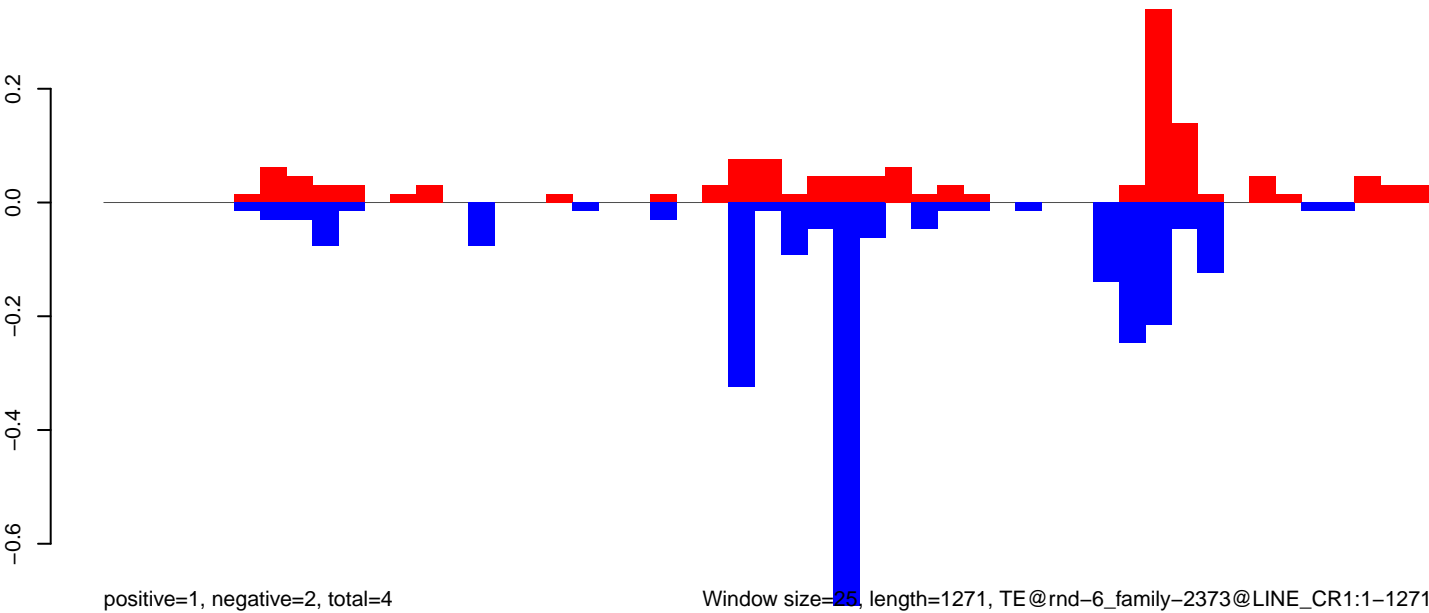

AeAlbo_CHIKV_9dpi.rep

Window size=25, length=1271, TE@rnd-6_family-2373@LINE_CR1:1-1271

0 200 400 600 800 1000 1200