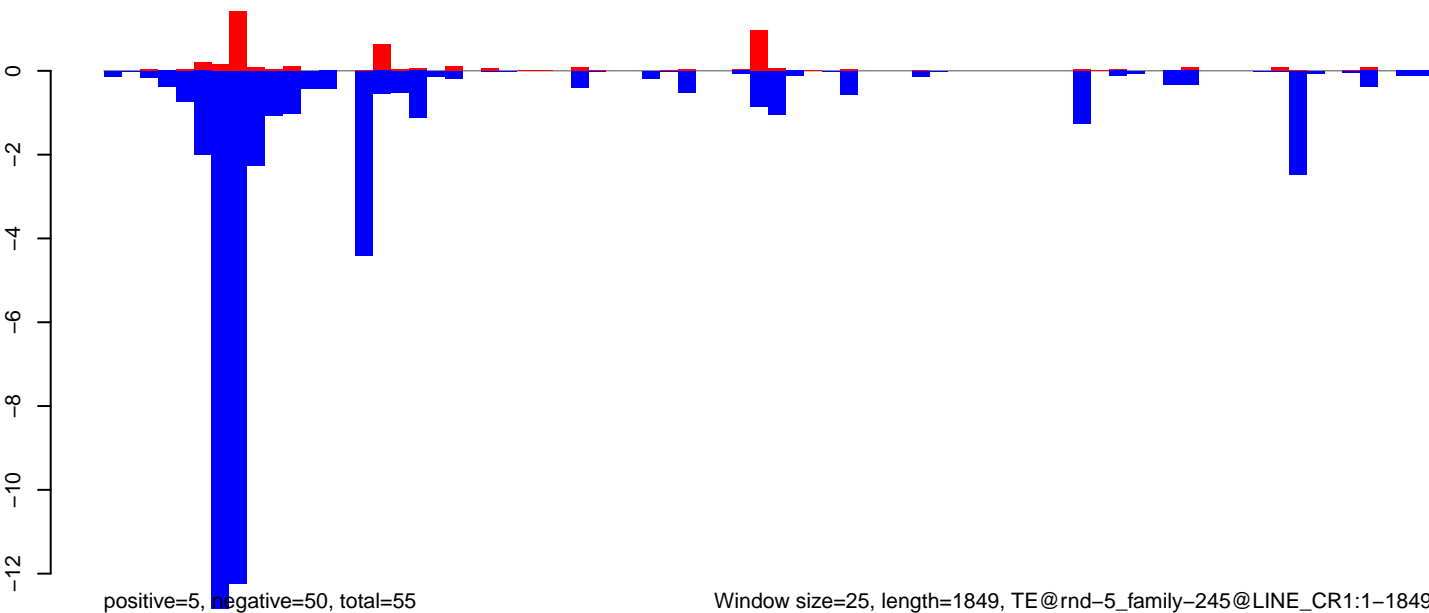

AeAlbo_CHIKV_9dpi.rep

Window size=25, length=1849, TE@rnd-5_family-245@LINE_CR1:1-1849

0 500 1000 1500