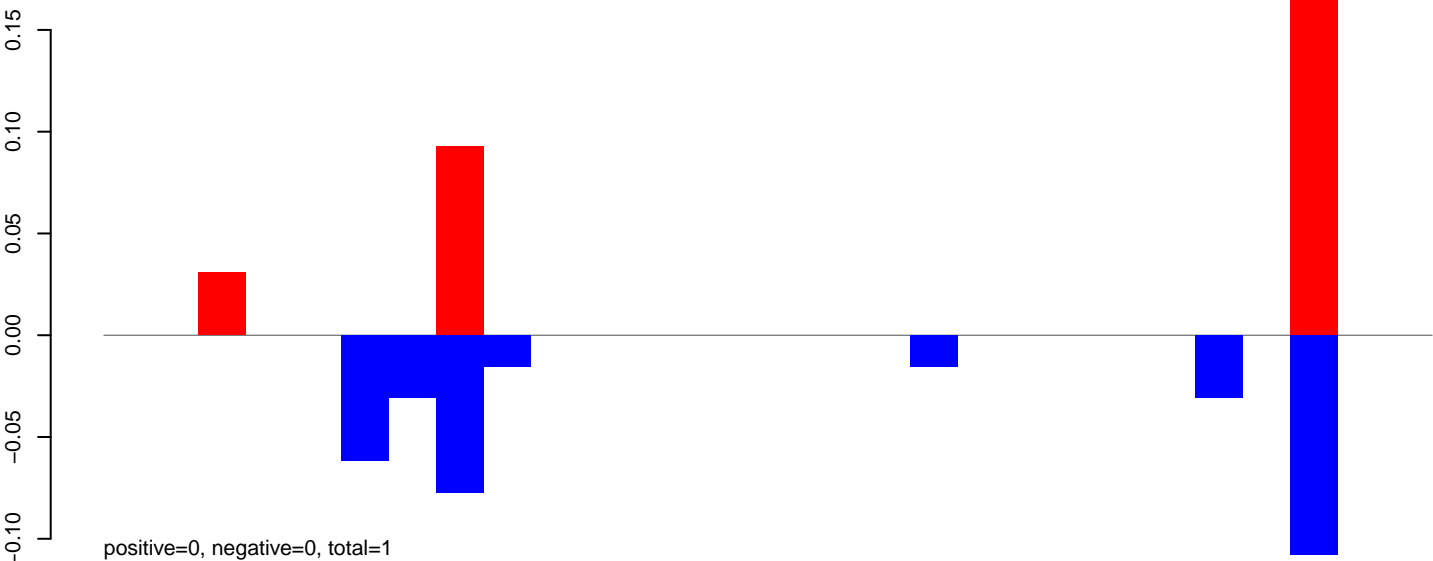

AeAlbo_CHIKV_9dpi.18_23.rep