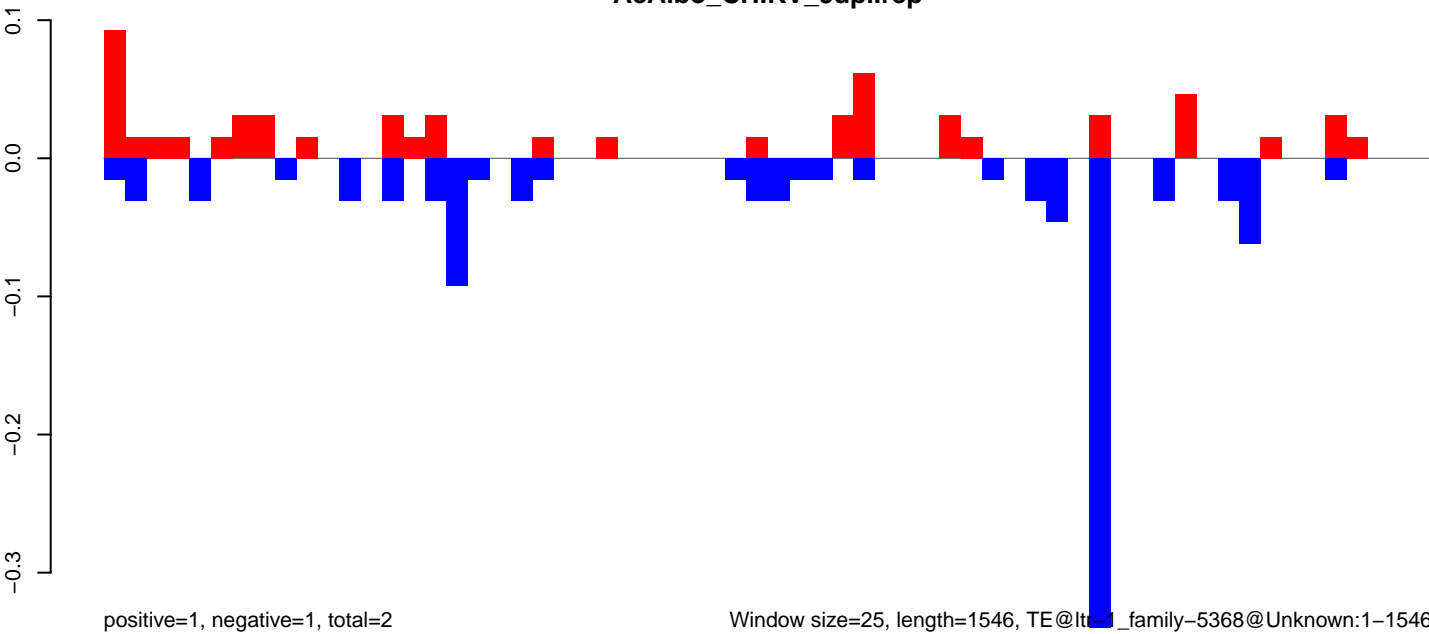

AeAlbo_CHIKV_9dpi.rep

Window size=25, length=1546, TE@ltr_1_family-5368@Unknown:1-1546

0 500 1000 1500