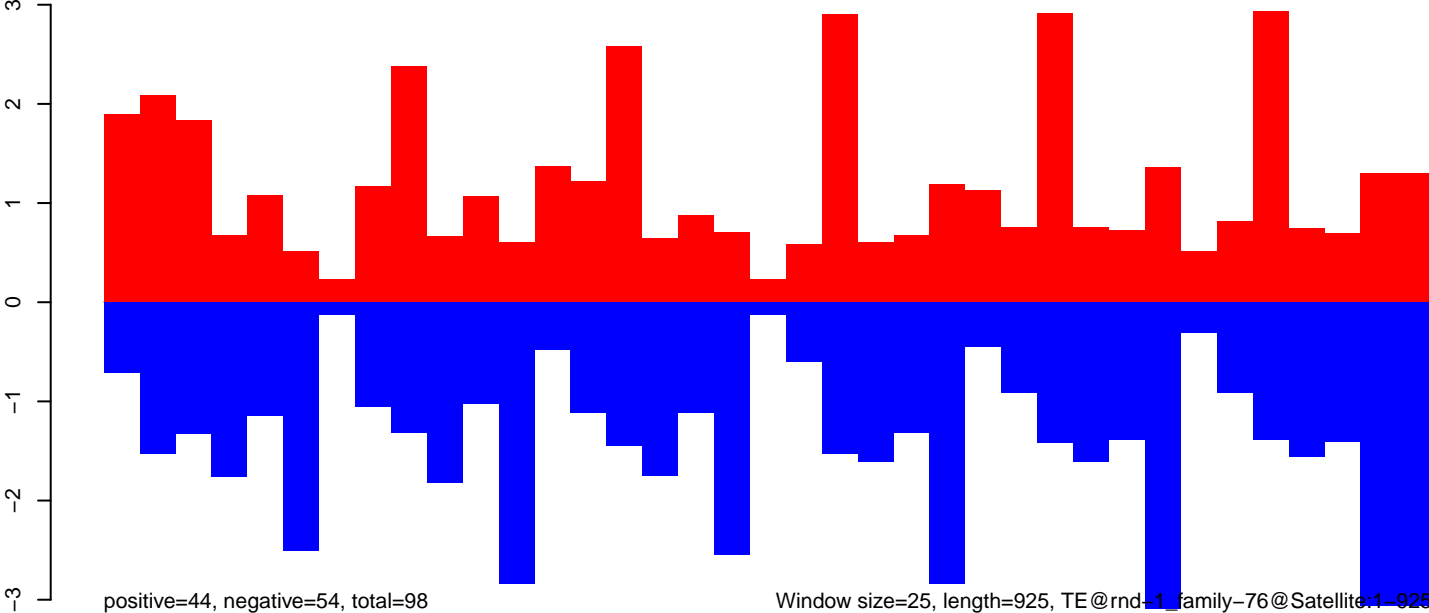

AeAlbo_CHIKV_9dpi.rep

Window size=25, length=925, TE@rnd=1, family=76@Satellite=1-925