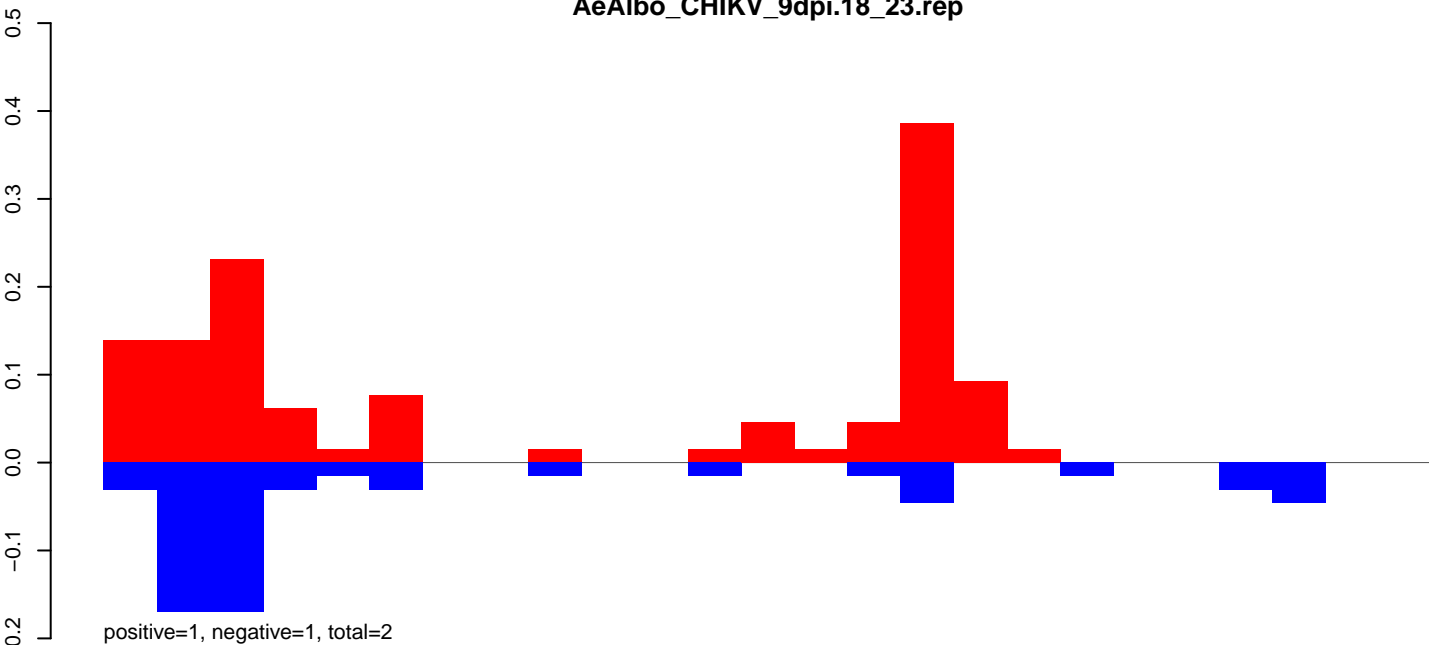

AeAlbo_CHIKV_9dpi.18_23.rep