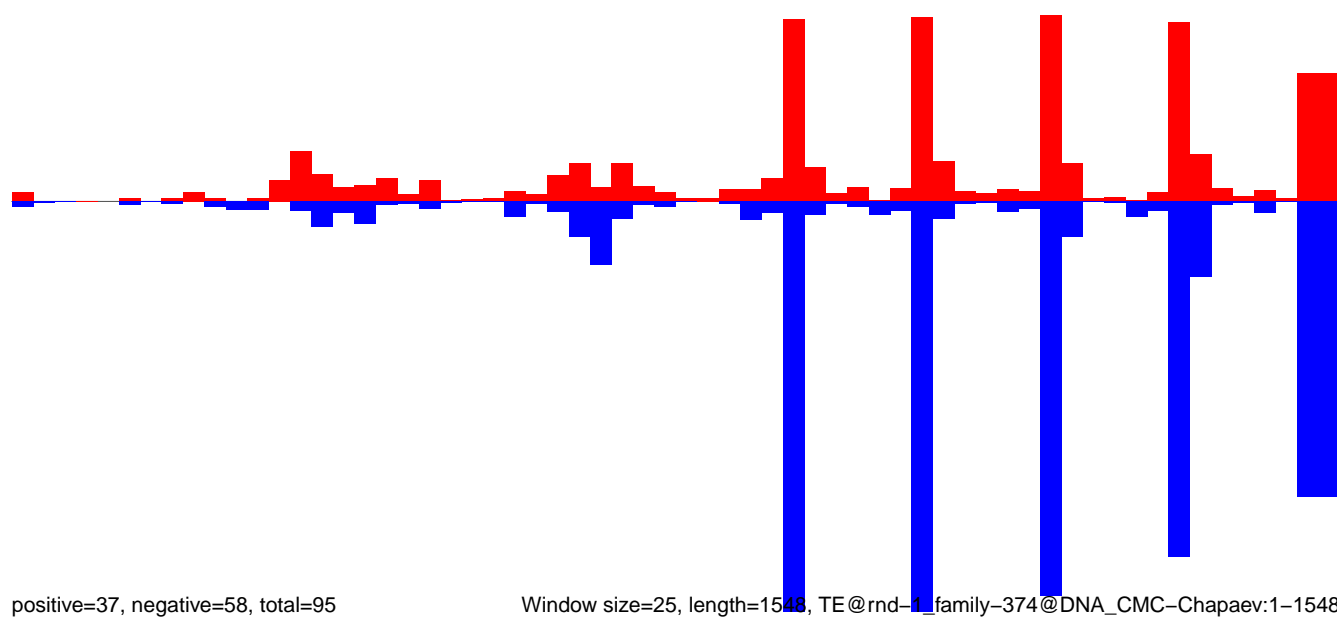

AeAlbo_CHIKV_9dpi.rep

Window size=25, length=1548, TE@rnd-1_family-374@DNA_CMC-Chapaev:1-1548

0 500 1000 1500