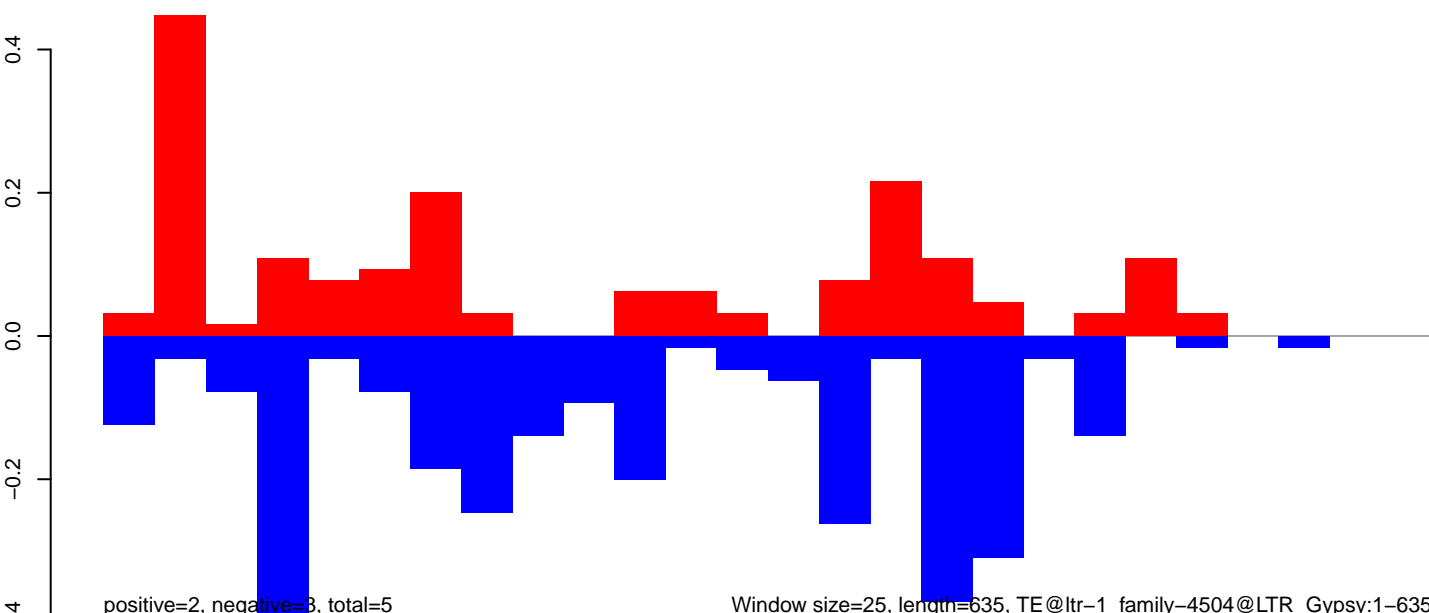

AeAlbo_CHIKV_9dpi.rep

positive=2, negative=3, total=5

Window size=25, length=635, TE@ltr-1_family-4504@LTR_Gypsy:1-635