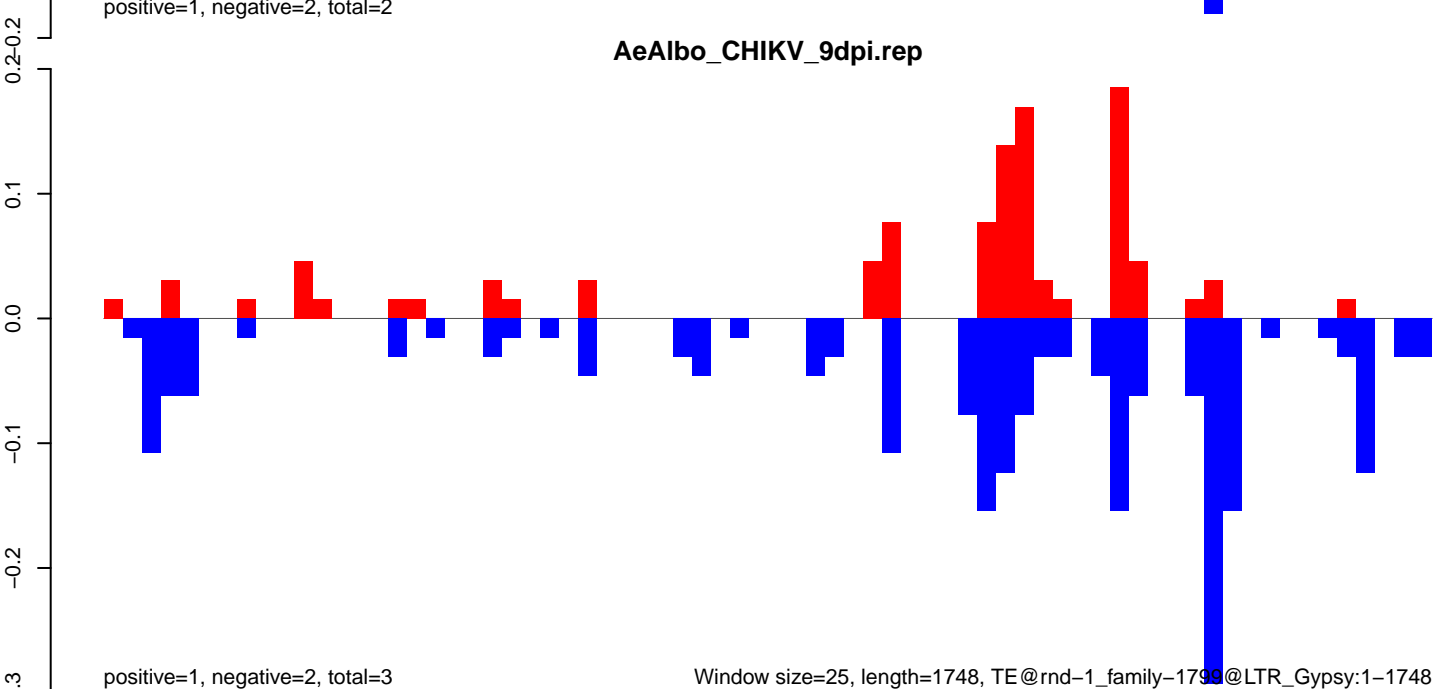

AeAlbo\_CHIKV\_9dpi.rep

Window size=25, length=1748, TE@rnd-1\_family-1799@LTR\_Gypsy:1-1748