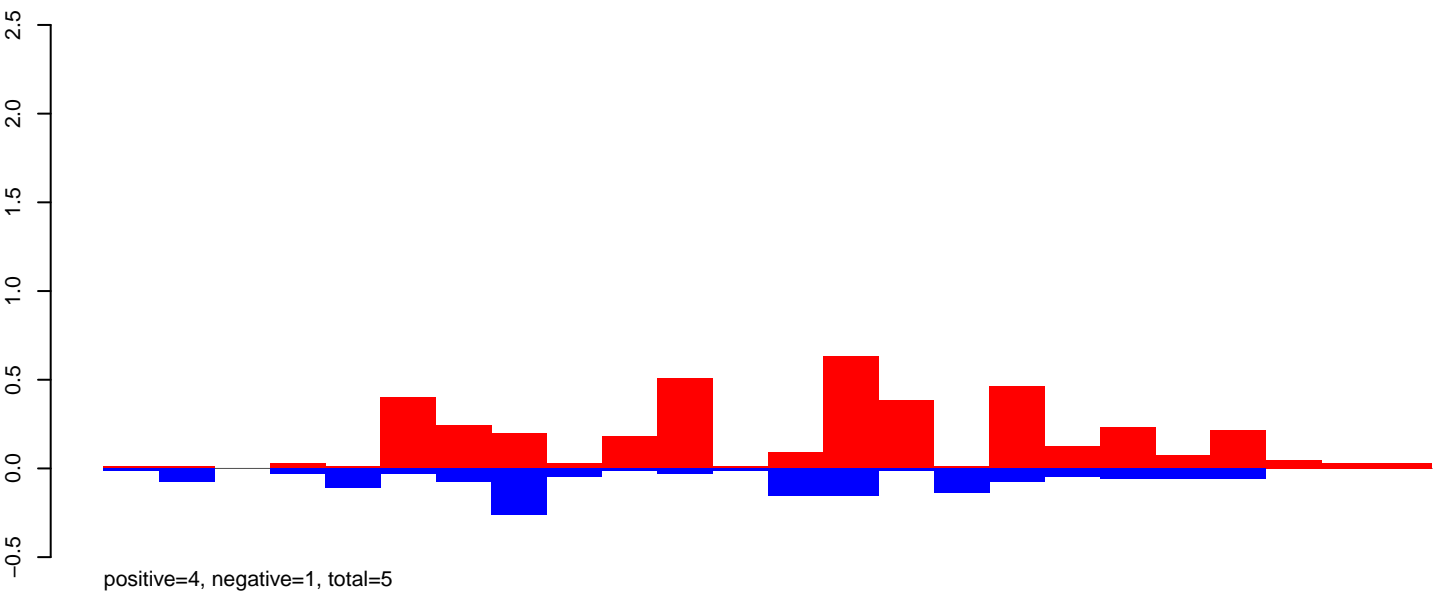

AeAlbo_CHIKV_9dpi.24_35.rep