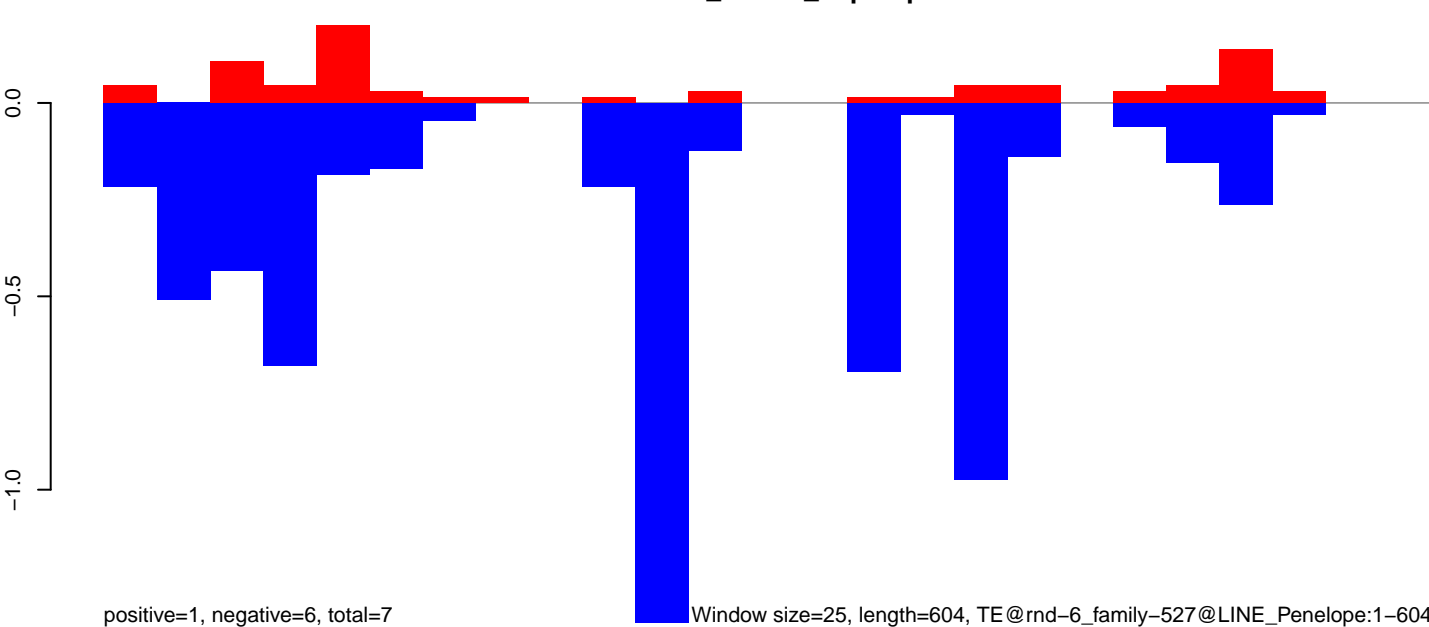

AeAlbo_CHIKV_9dpi.rep

Window size=25, length=604, TE@rnd-6_family-527@LINE_Penelope:1-604