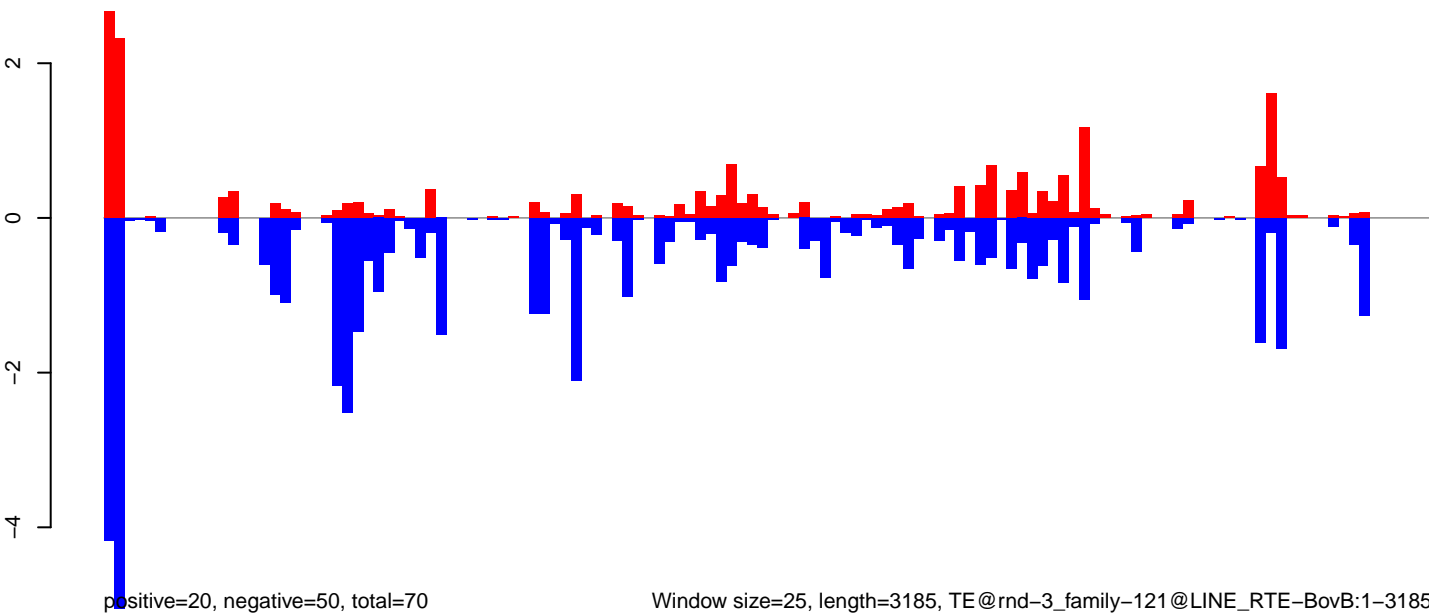

AeAlbo_CHIKV_9dpi.rep

Window size=25, length=3185, TE@rnd-3_family-121@LINE RTE-BovB:1-3185