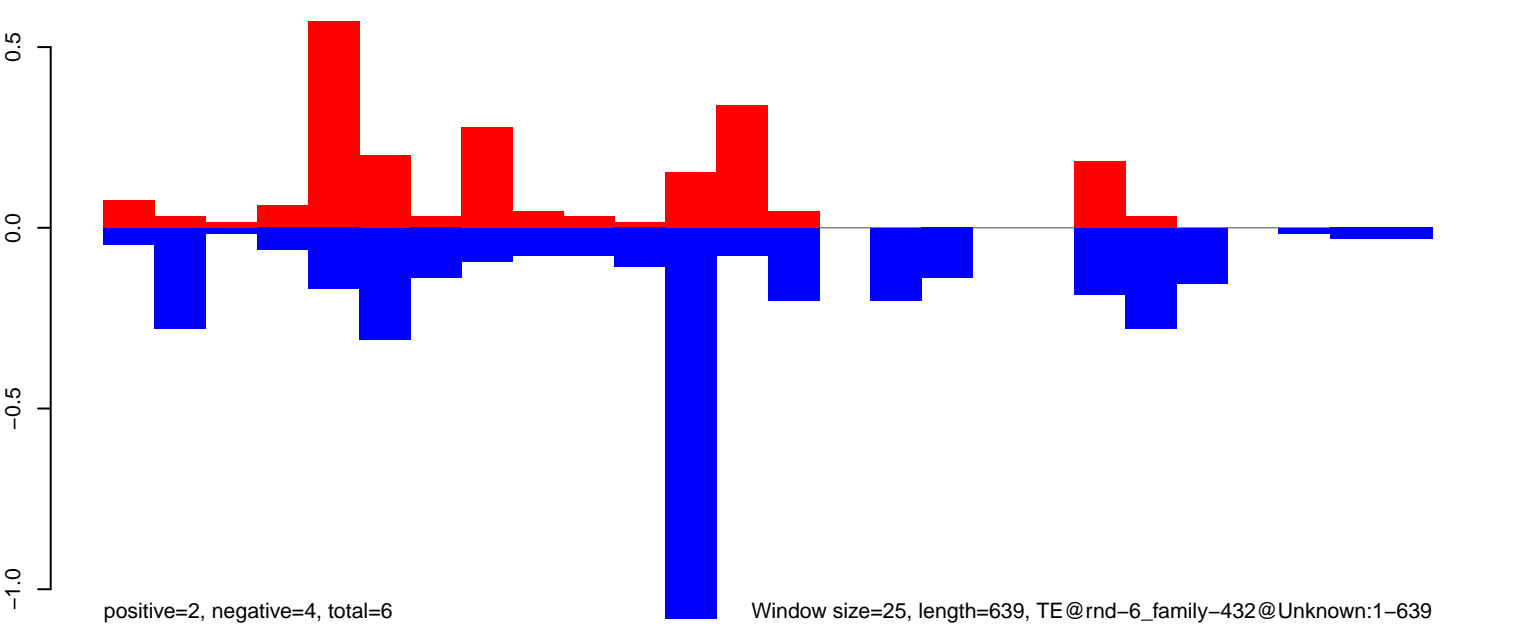

AeAlbo_CHIKV_9dpi.rep

Window size=25, length=639, TE@rnd-6_family-432@Unknown:1-639