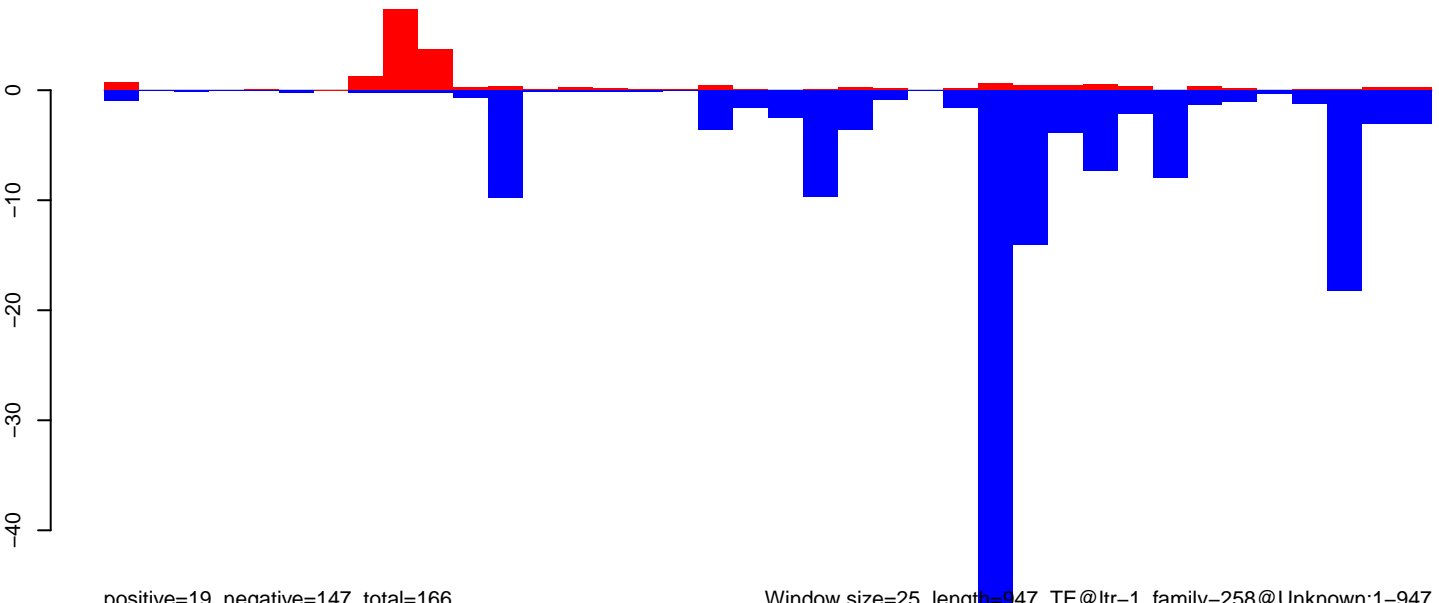

AeAlbo_CHIKV_9dpi.rep

positive=19, negative=147, total=166

Window size=25, length=947, TE@ltr-1_family-258@Unknown:1-947

0 200 400 600 800 1000