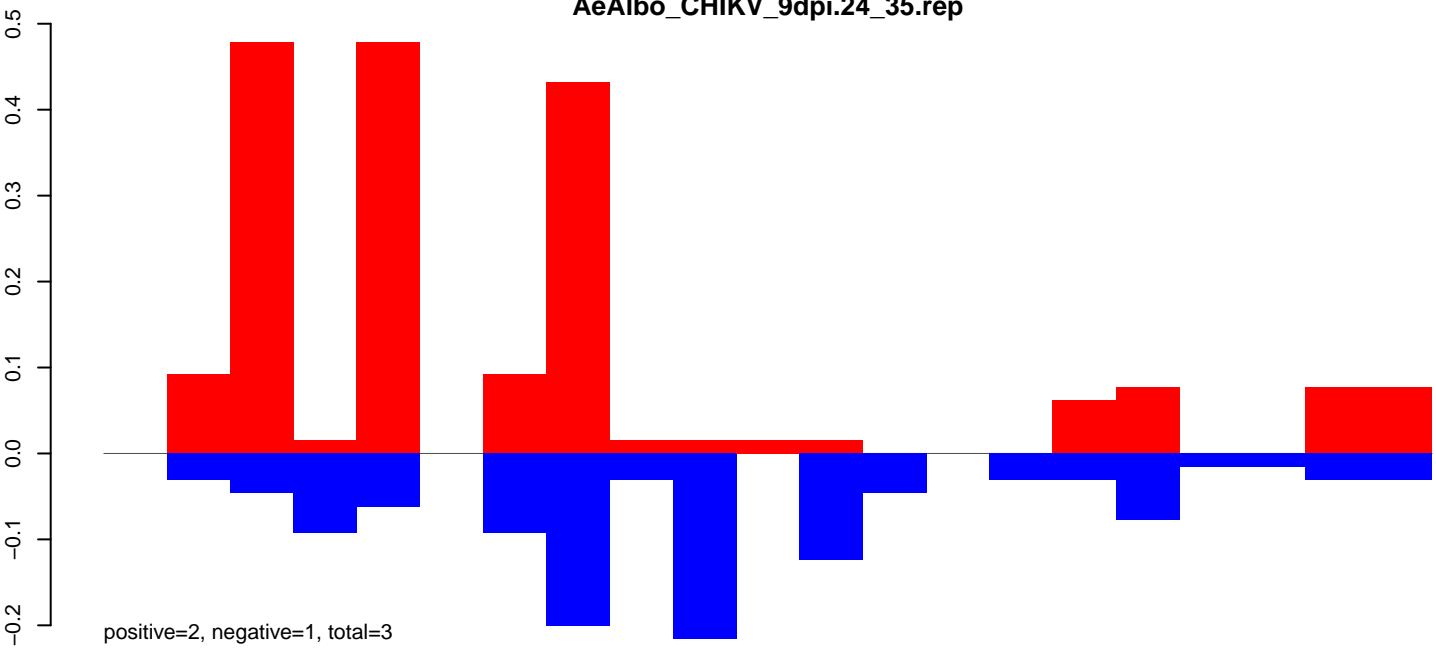

AeAlbo_CHIKV_9dpi.24_35.rep