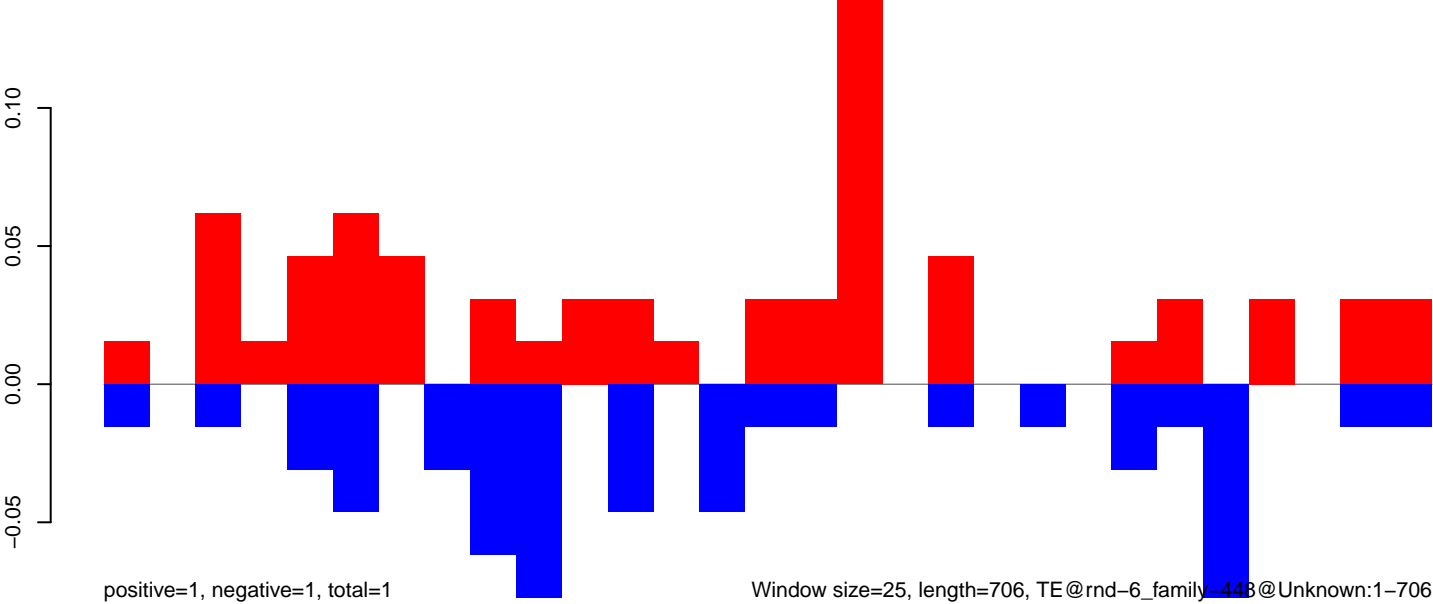

AeAlbo_CHIKV_9dpi.rep