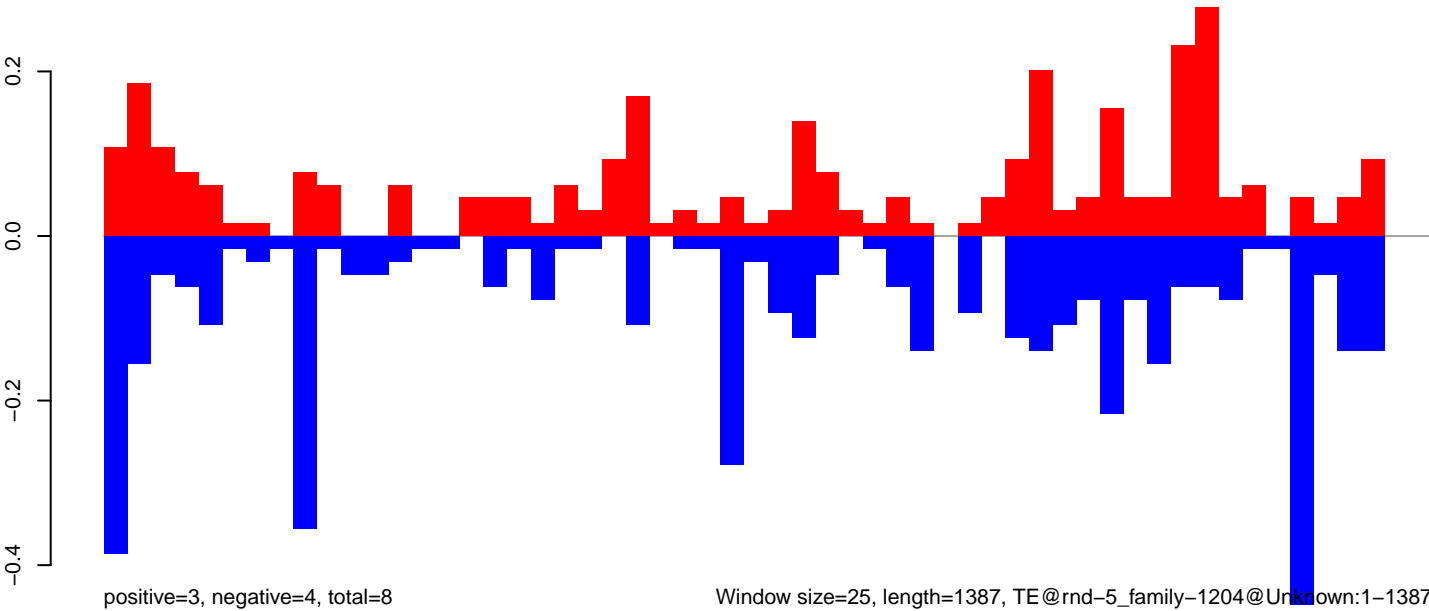

AeAlbo_CHIKV_9dpi.rep