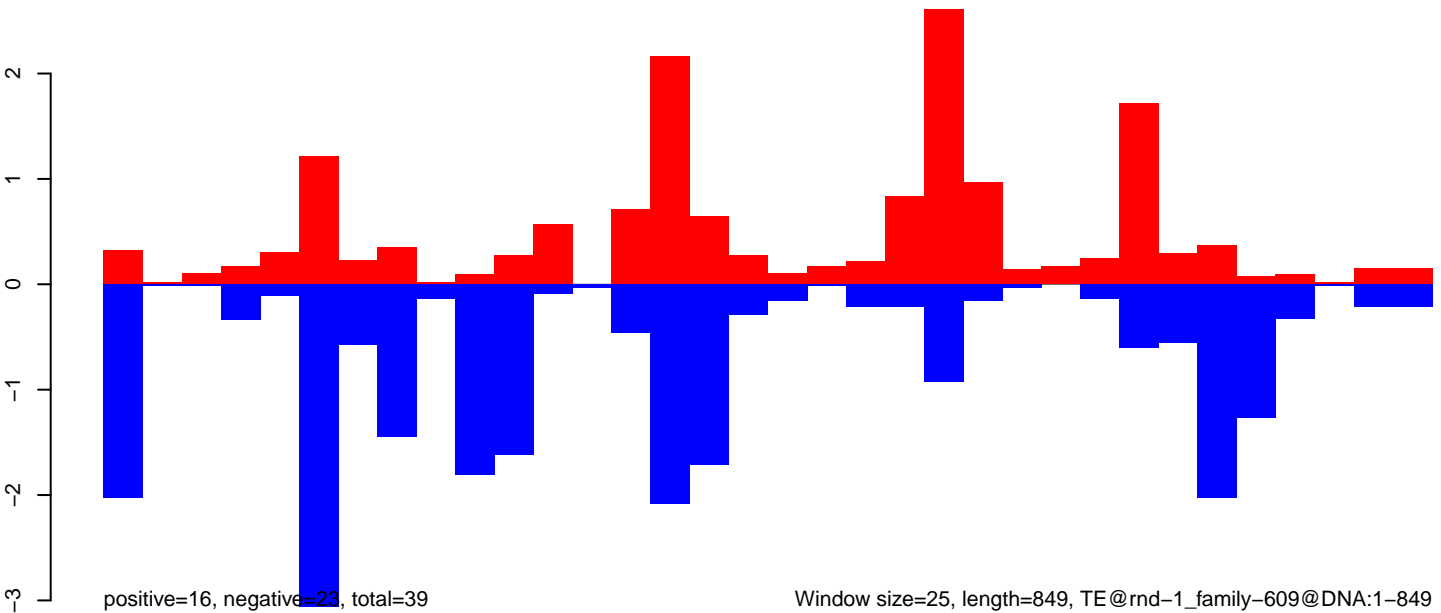

AeAlbo_CHIKV_9dpi.rep

Window size=25, length=849, TE@rnd-1_family-609@DNA:1-849