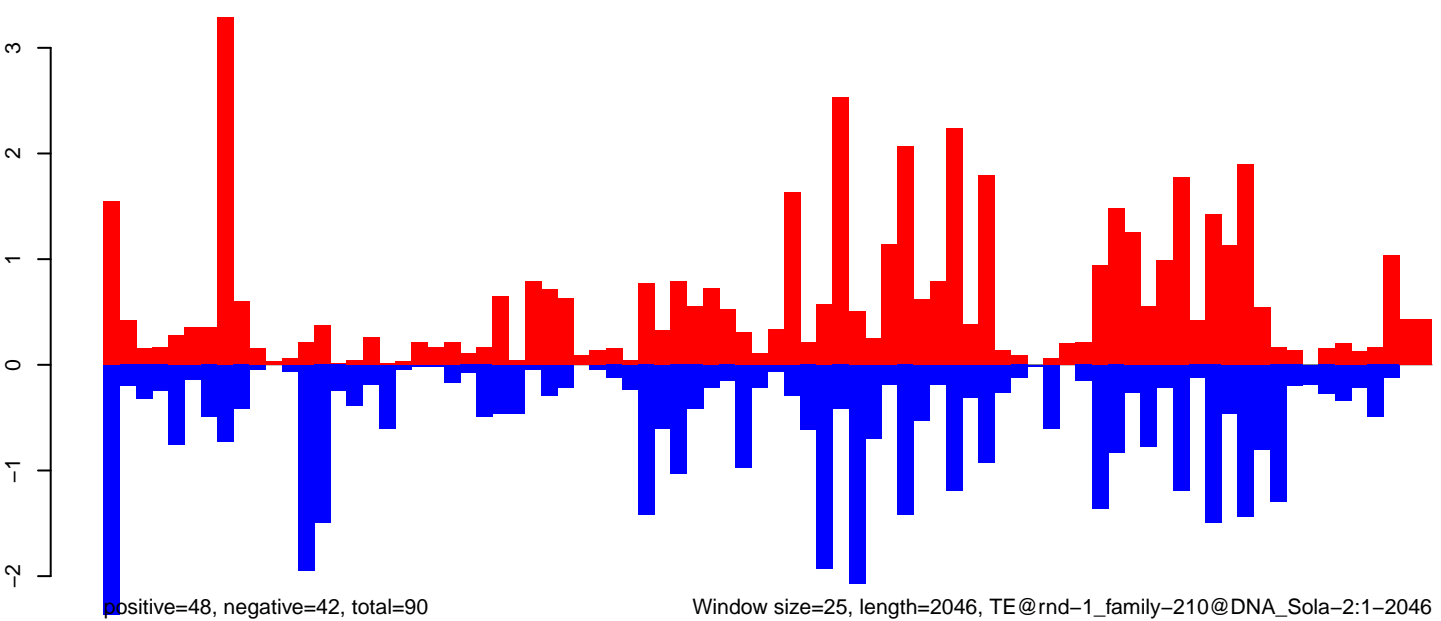

Window size=25, length=3910, TE@rnd-6\_family-5566@LINE\_L1-Tx1:1-3910

AeAlbo\_CHIKV\_9dpi.18\_23.rep

AeAlbo\_CHIKV\_9dpi.24\_35.rep

AeAlbo\_CHIKV\_9dpi.rep

Window size=25, length=2046, TE@rnd-1\_family-210@DNA\_Sola-2:1-2046