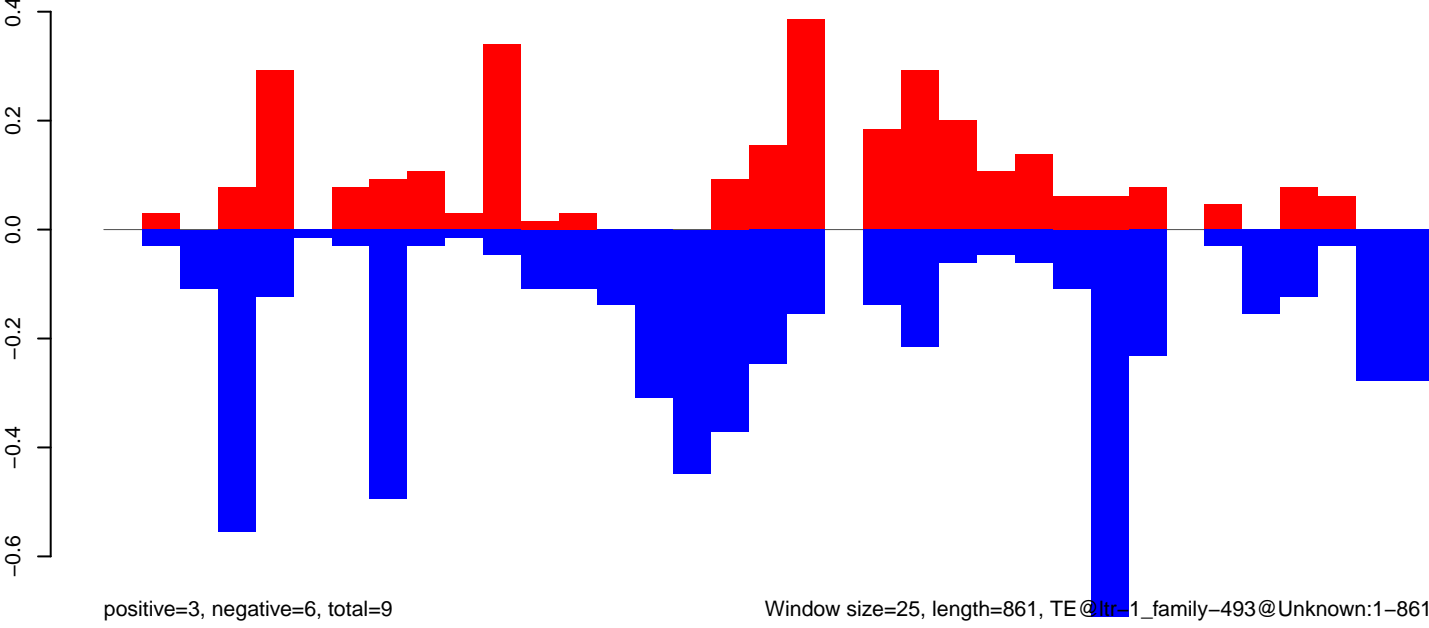

AeAlbo_CHIKV_9dpi.rep

Window size=25, length=861, TE@ltr-1_family-493@Unknown:1-861