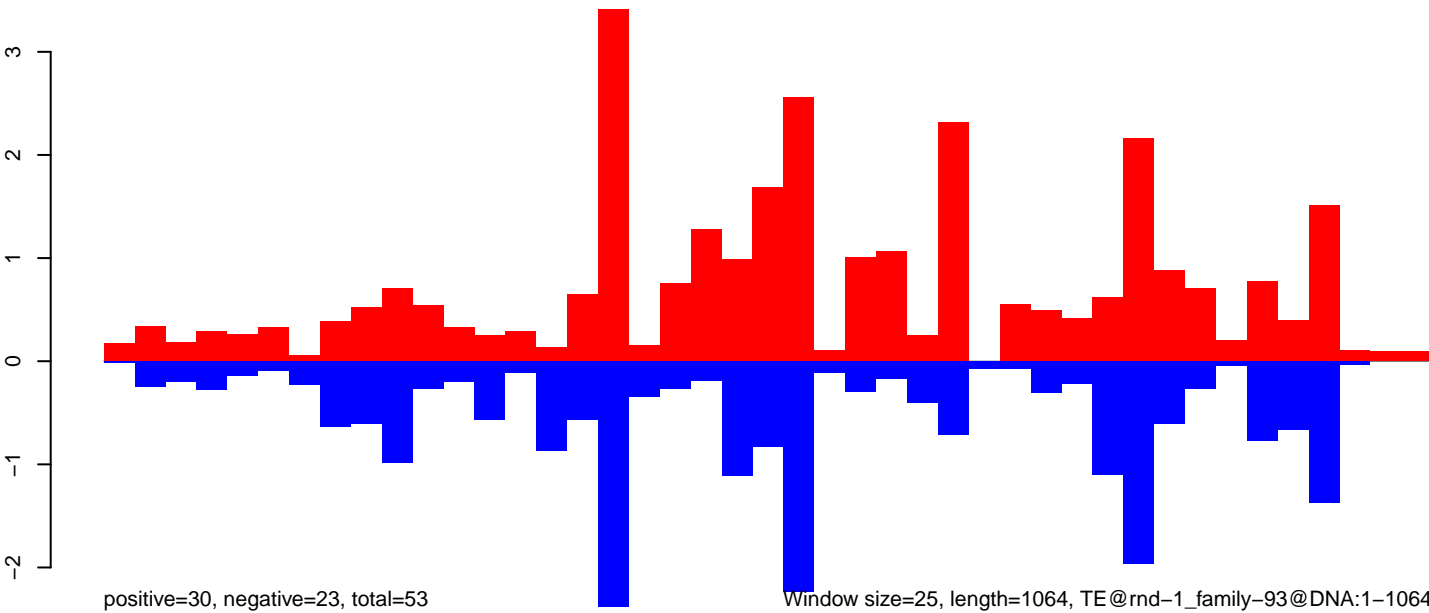

AeAlbo_CHIKV_9dpi.rep

Window size=25, length=1064, TE@rnd-1_family-93@DNA:1-1064