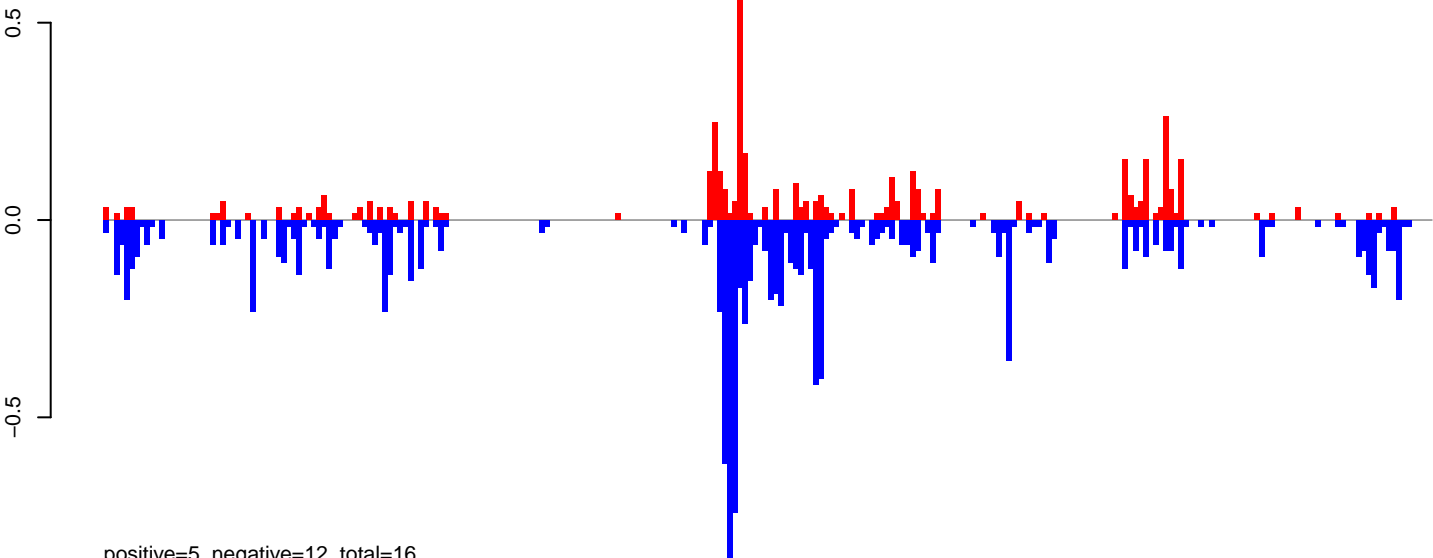

AeAlbo_CHIKV_9dpi.24_35.rep

positive=5, negative=12, total=16