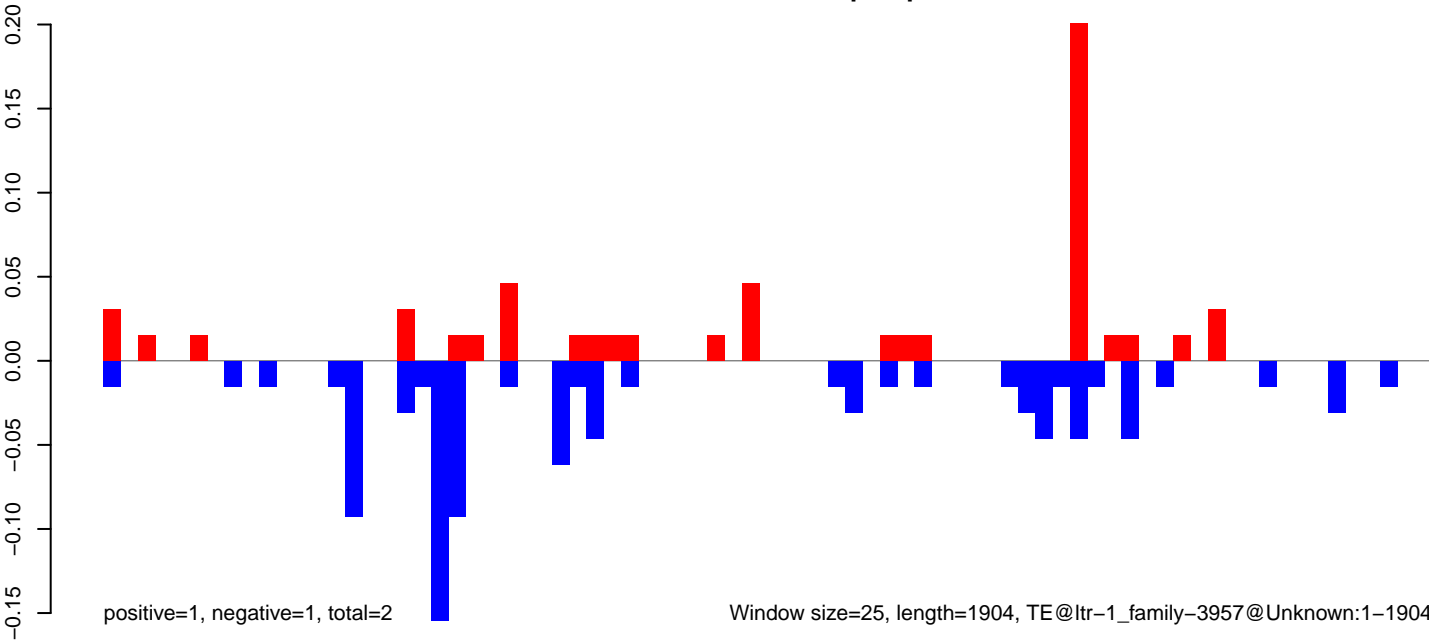

AeAlbo_CHIKV_9dpi.rep

Window size=25, length=1904, TE@ltr-1_family-3957@Unknown:1-1904