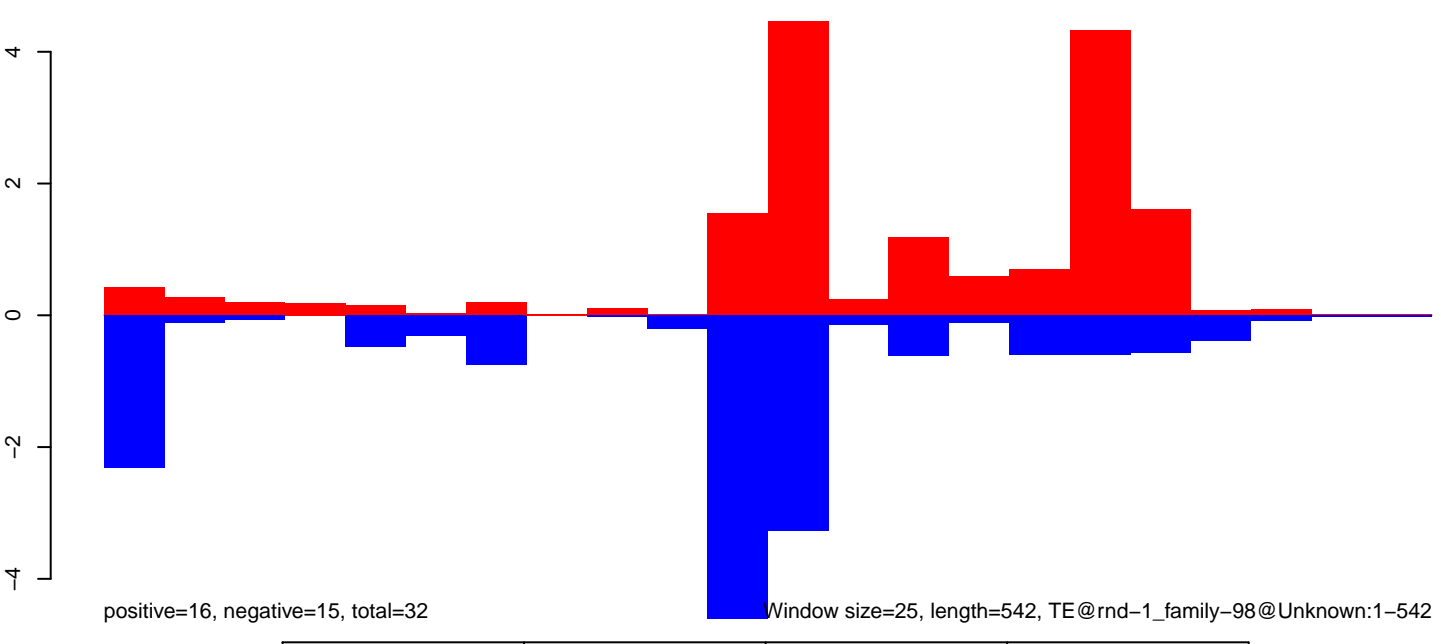

AeAlbo_CHIKV_9dpi.rep

Window size=25, length=542, TE@rnd-1_family-98@Unknown:1-542