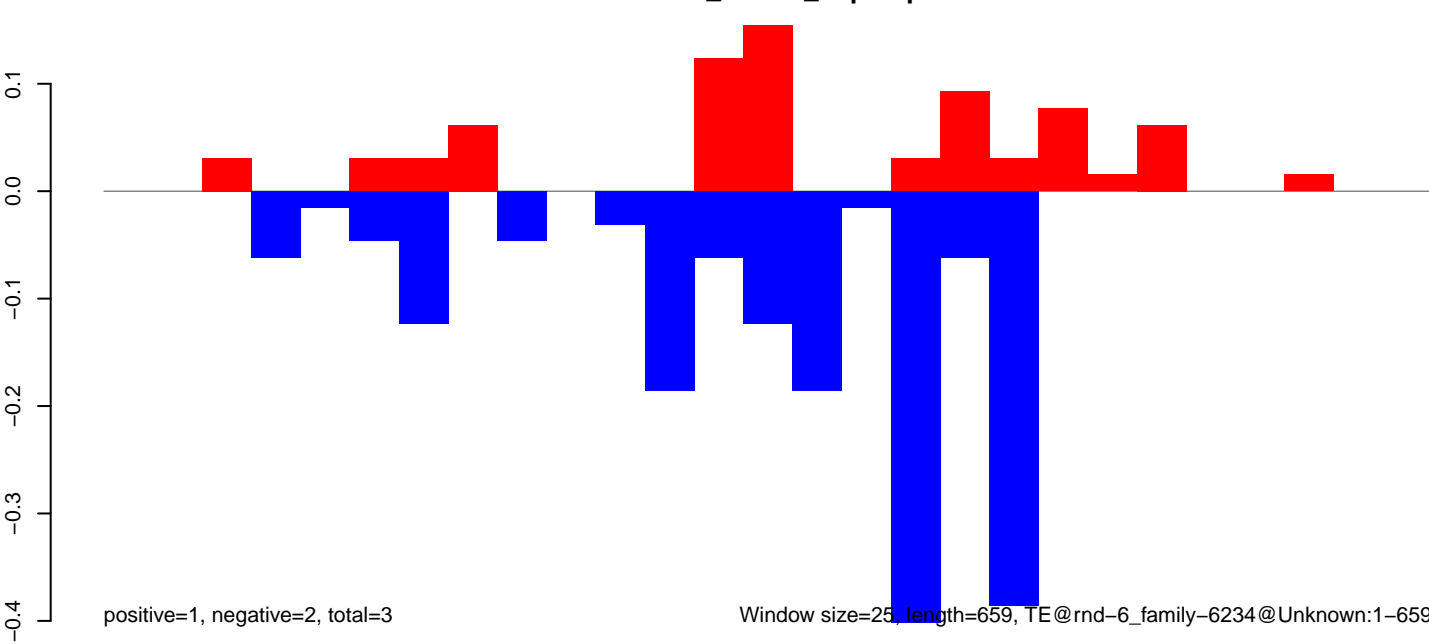

AeAlbo_CHIKV_9dpi.rep

positive=1, negative=2, total=3

Window size=25, length=659, TE@rnd-6_family-6234@Unknown:1-659