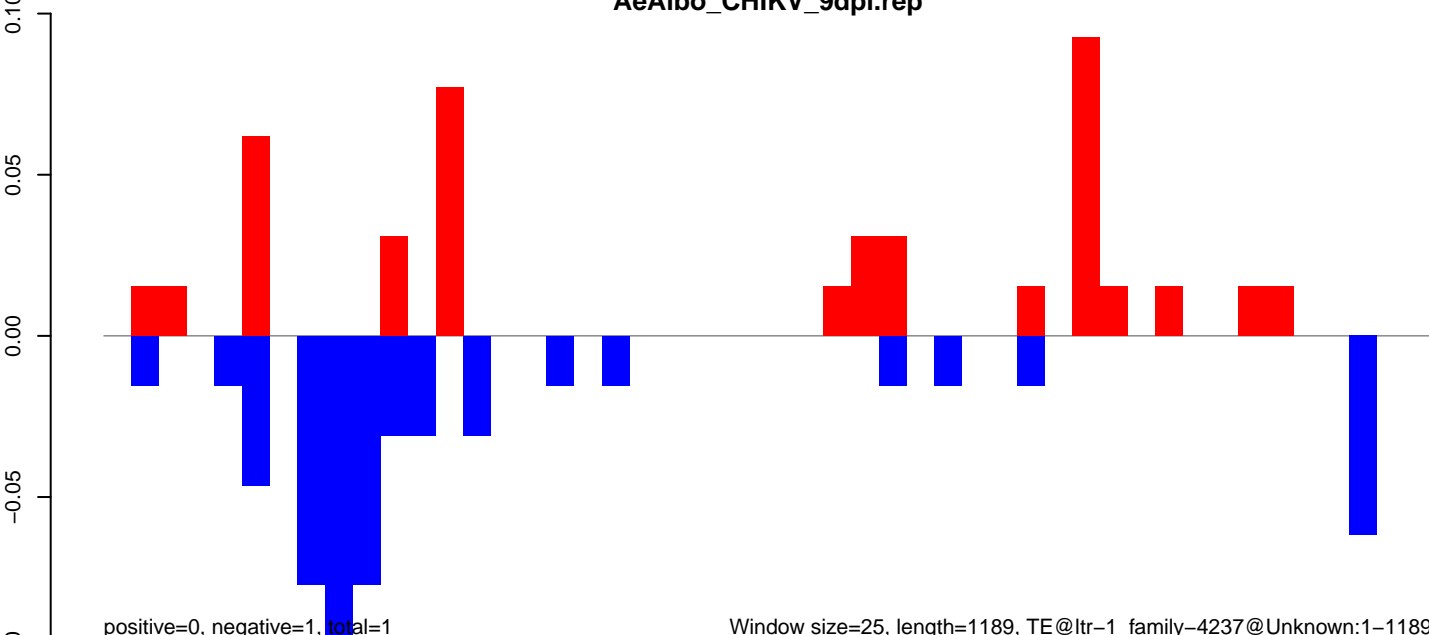

AeAlbo_CHIKV_9dpi.rep

Window size=25, length=1189, TE@ltr-1_family-4237@Unknown:1-1189