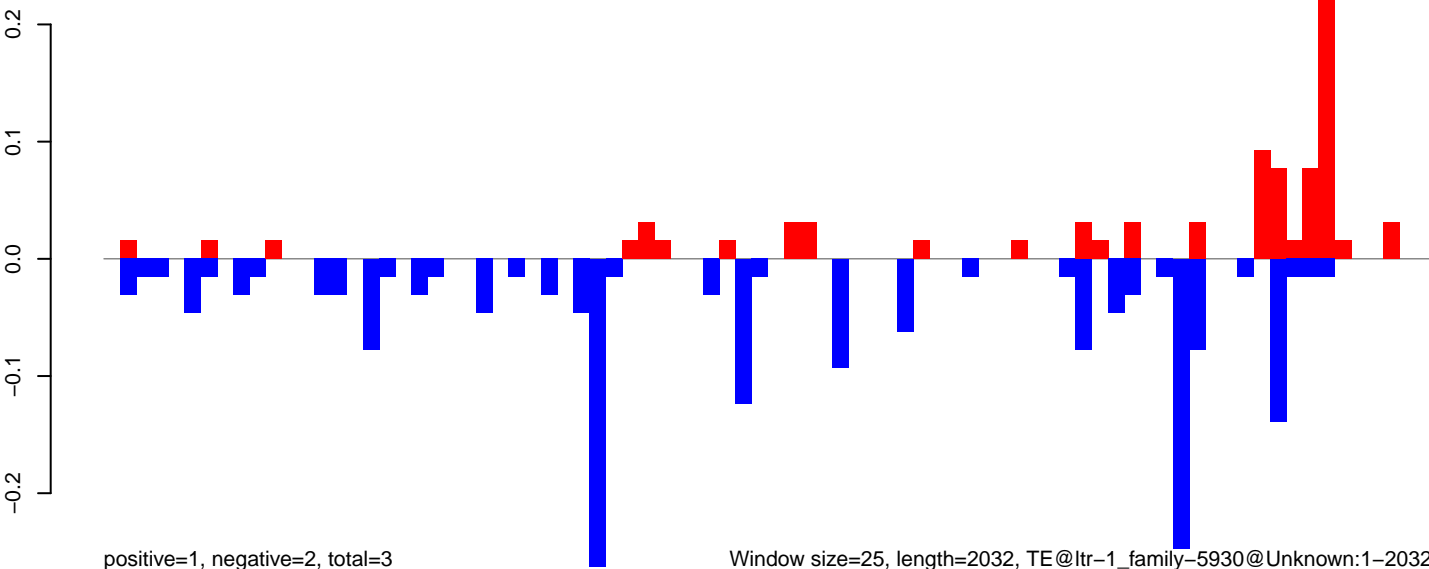

AeAlbo_CHIKV_9dpi.rep

positive=1, negative=2, total=3

Window size=25, length=2032, TE@ltr-1_family-5930@Unknown:1-2032