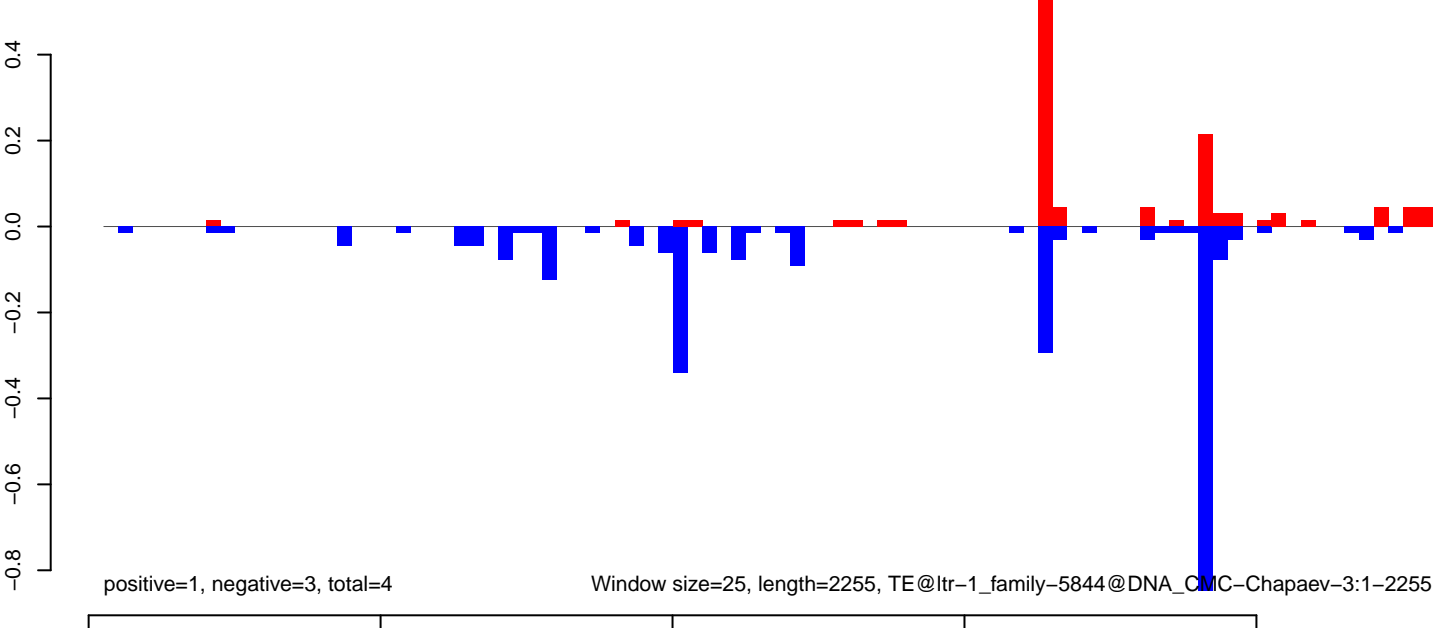

AeAlbo_CHIKV_9dpi.rep

Window size=25, length=2255, TE@ltr-1_family-5844@DNA_CMC-Chapaev-3:1-2255