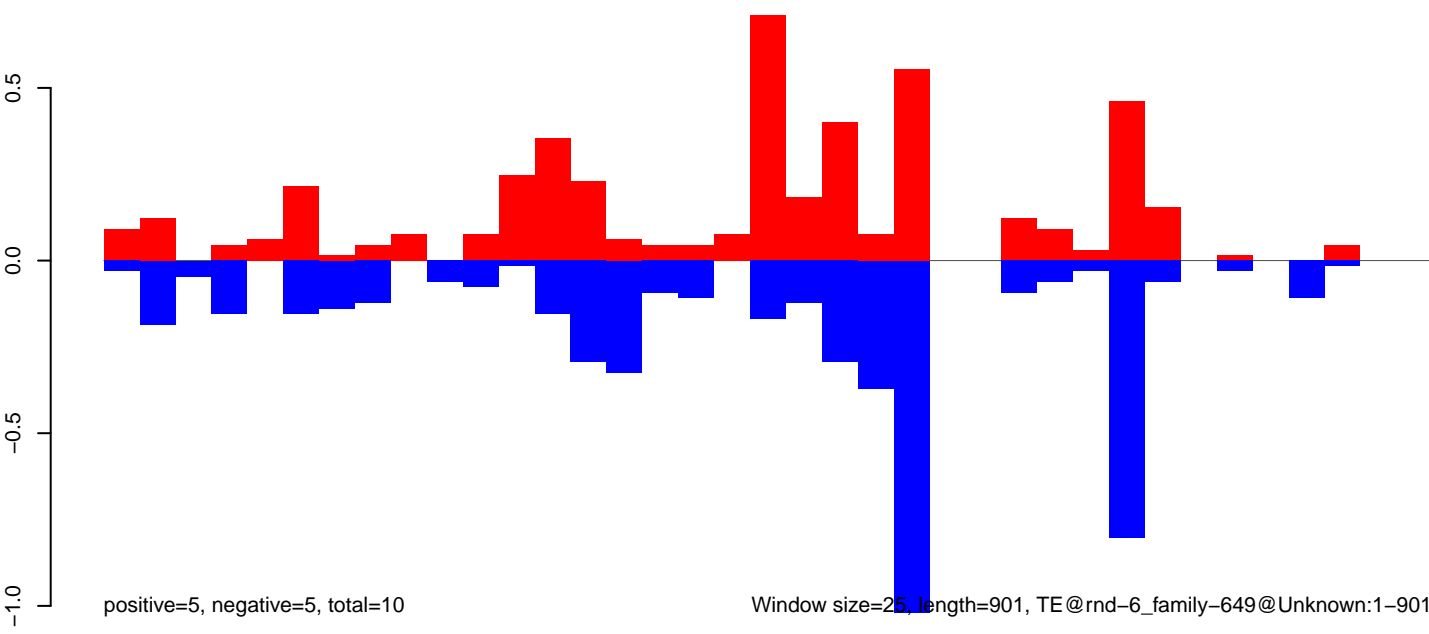

AeAlbo_CHIKV_9dpi.rep

Window size=25, length=901, TE@rnd-6_family-649@Unknown:1-901

0 200 400 600 800