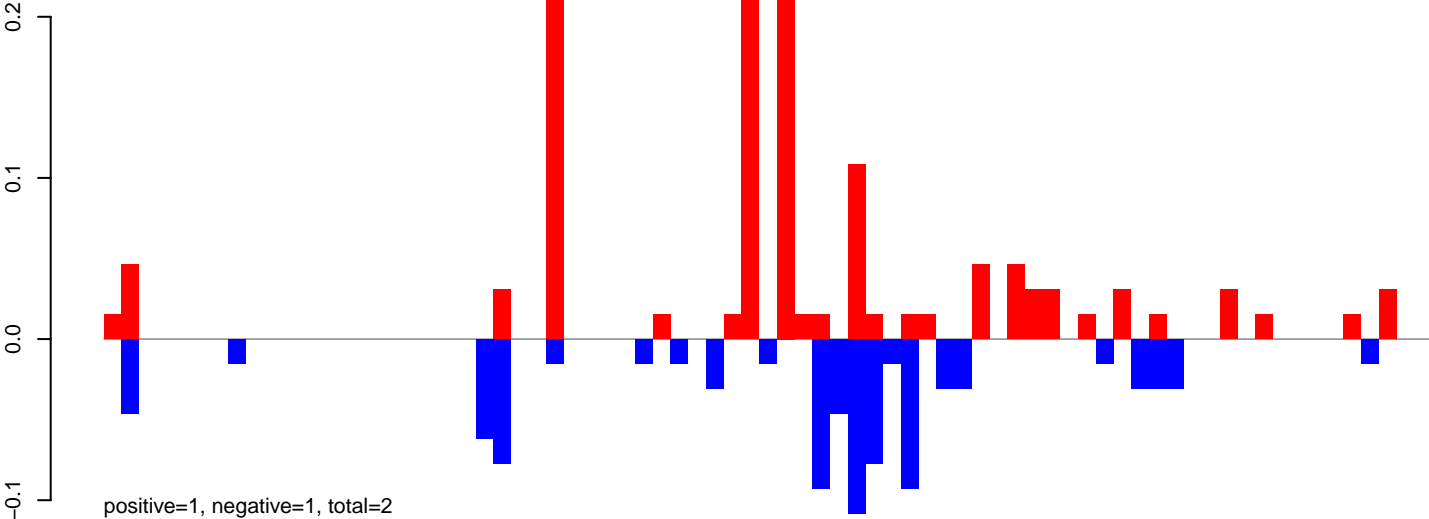

AeAlbo_CHIKV_9dpi.18_23.rep