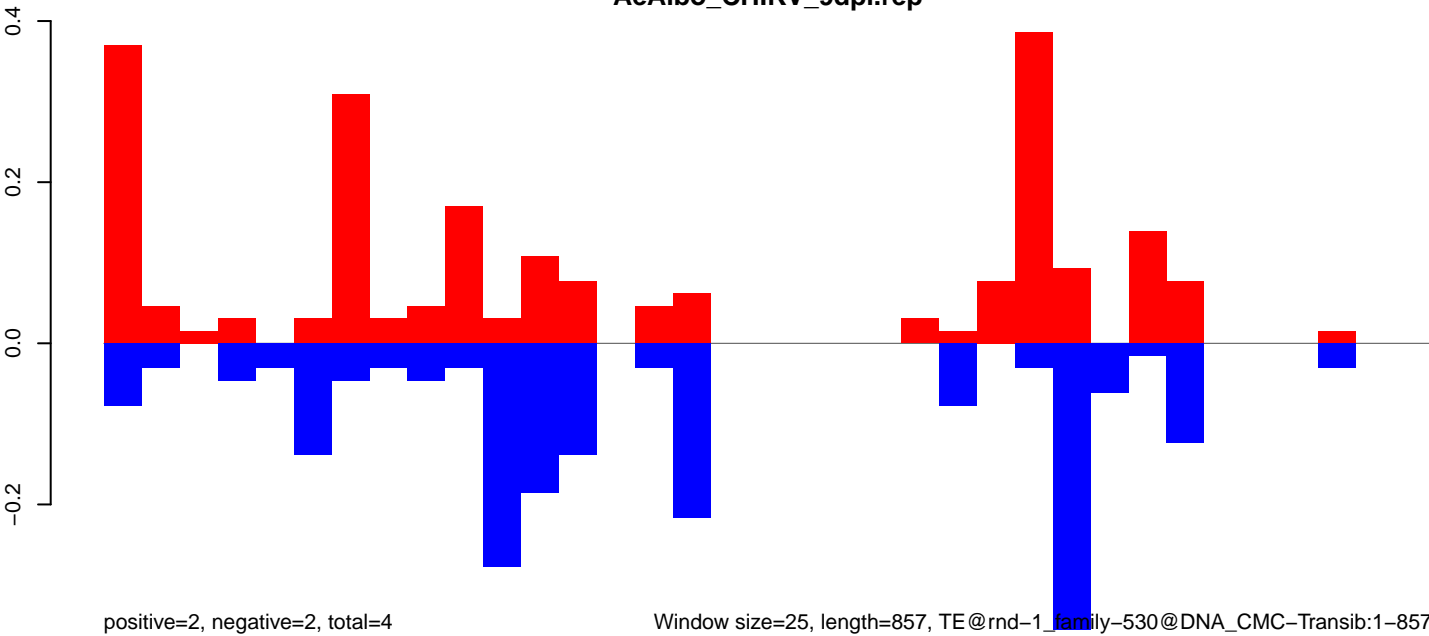

AeAlbo_CHIKV_9dpi.rep

Window size=25, length=857, TE@rnd-1_family-530@DNA_CMC-Transib:1-857