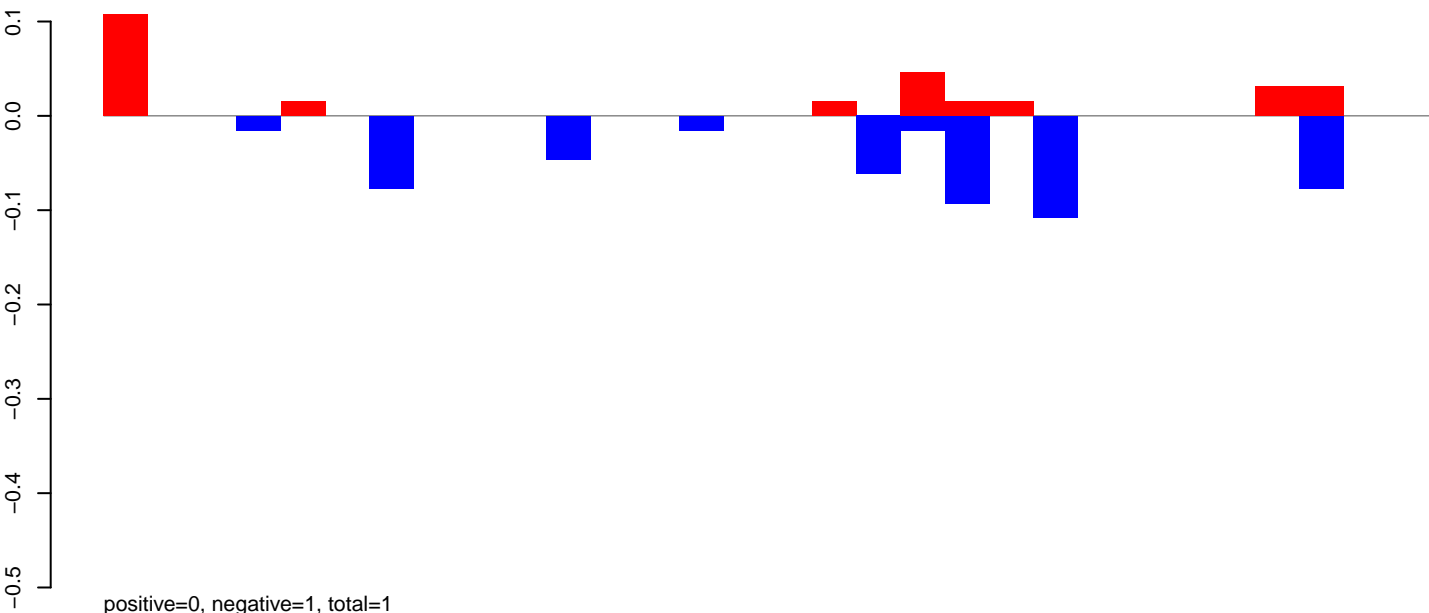

Window size=25, length=670, TE@ltr-1\_family-1722@Unknown:1-670

AeAlbo\_CHIKV\_9dpi.18\_23.rep

AeAlbo\_CHIKV\_9dpi.24\_35.rep

AeAlbo\_CHIKV\_9dpi.rep

Window size=25, length=743, TE@ltr-1\_family-1491@Unknown:1-743