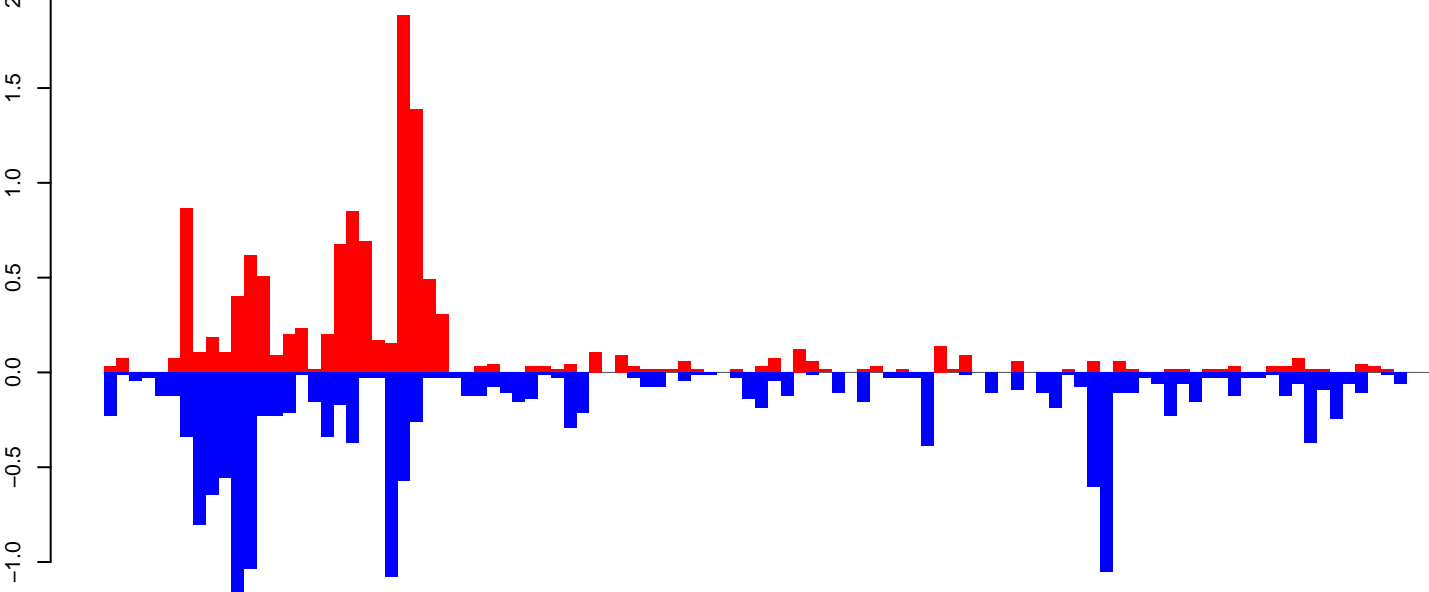

Window size=25, length=3631, TE@ltr-1\_family-2981@LINE\_R1:1-3631

0 1000 2000 3000

AeAlbo\_CHIKV\_9dpi.18\_23.rep

AeAlbo\_CHIKV\_9dpi.24\_35.rep

AeAlbo\_CHIKV\_9dpi.rep

Window size=25, length=2582, TE@ltr-1\_family-6245@LTR\_Pao:1-2582