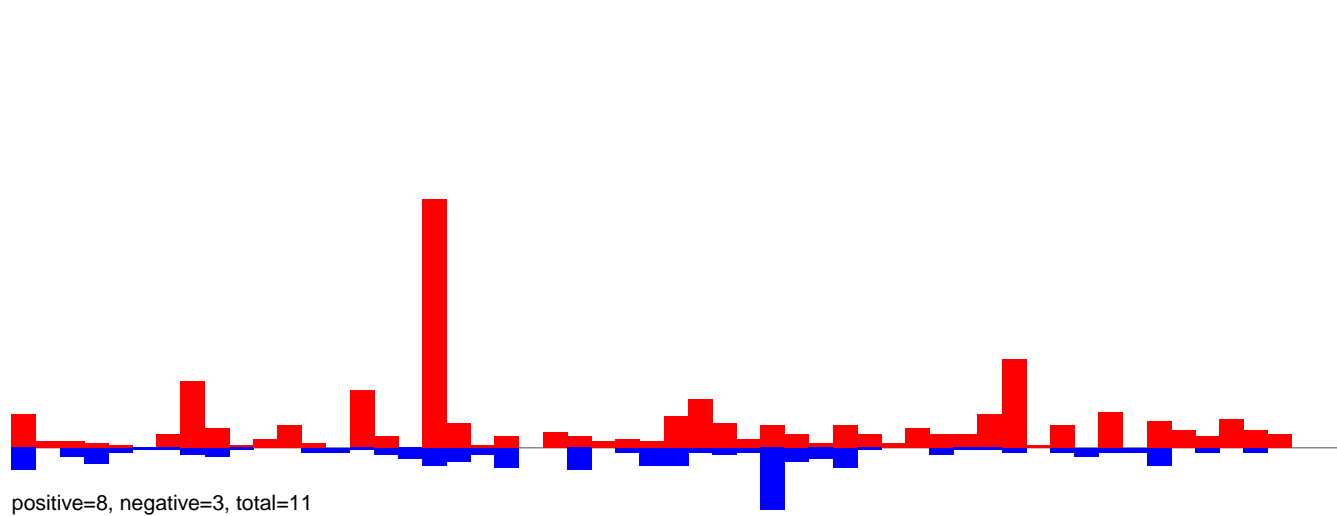

AeAlbo_CHIKV_9dpi.24_35.rep