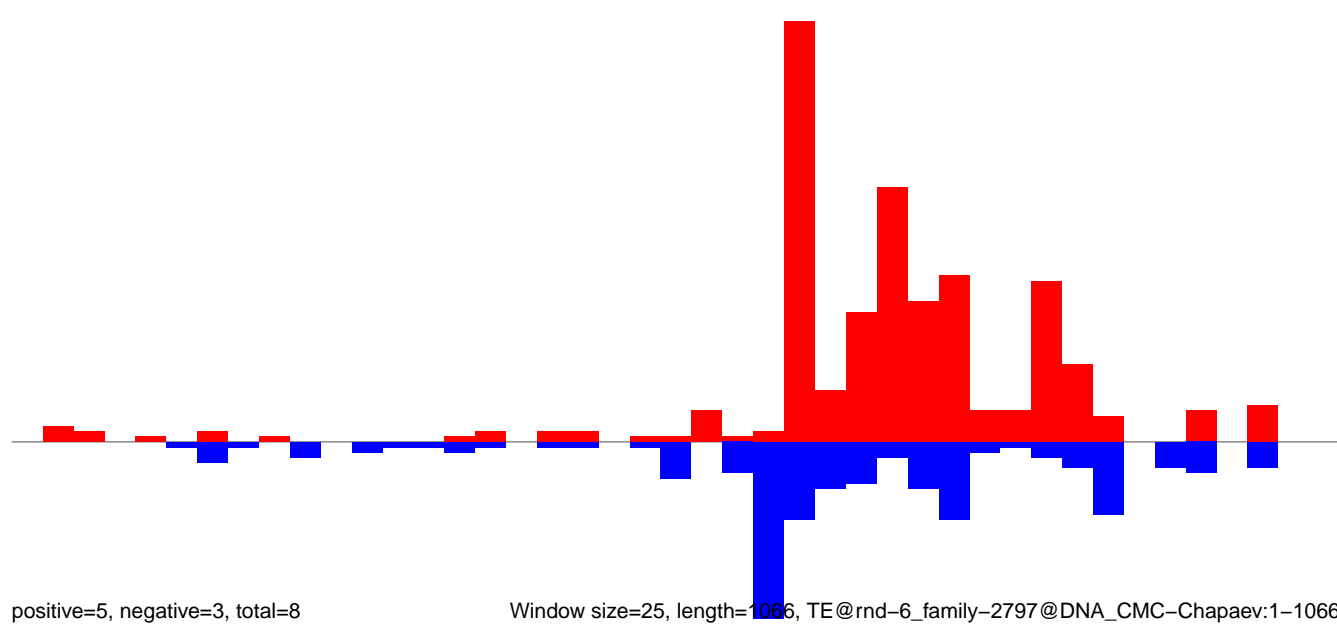

AeAlbo_CHIKV_9dpi.rep

Window size=25, length=1066, TE@rnd-6_family-2797@DNA_CMC-Chapaev:1-1066

0 200 400 600 800 1000