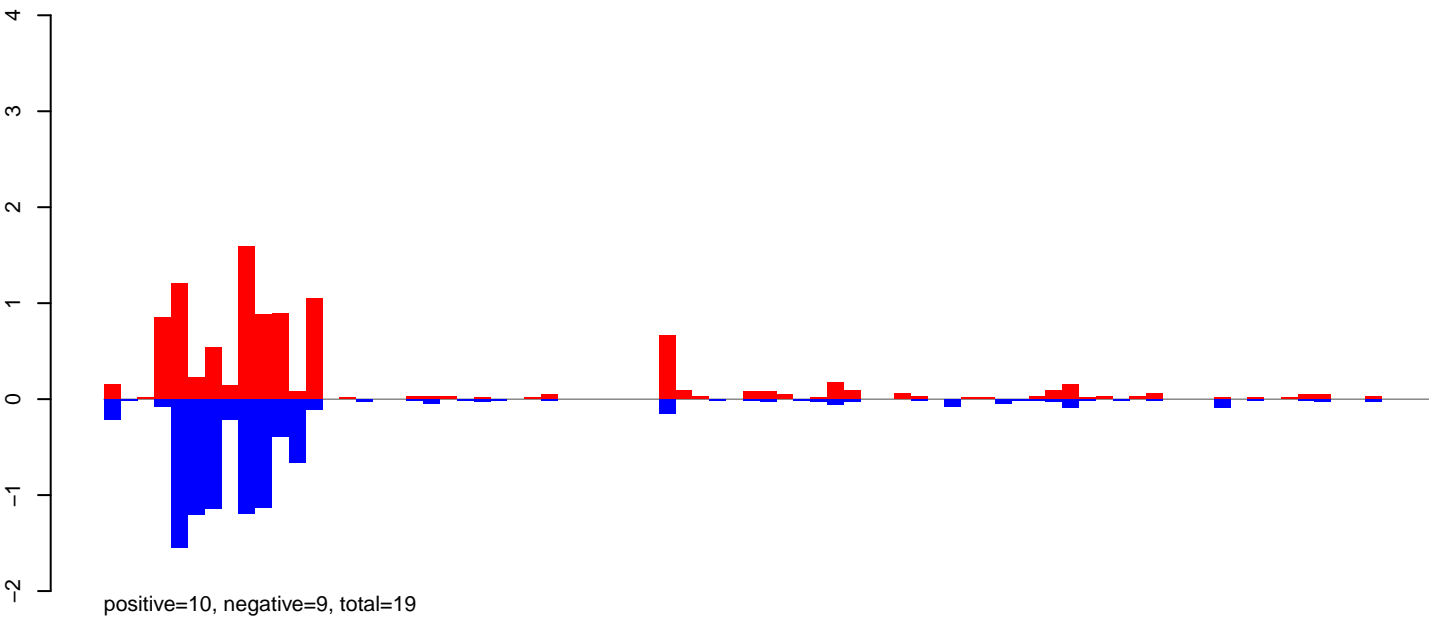

AeAlbo_CHIKV_9dpi.18_23.rep