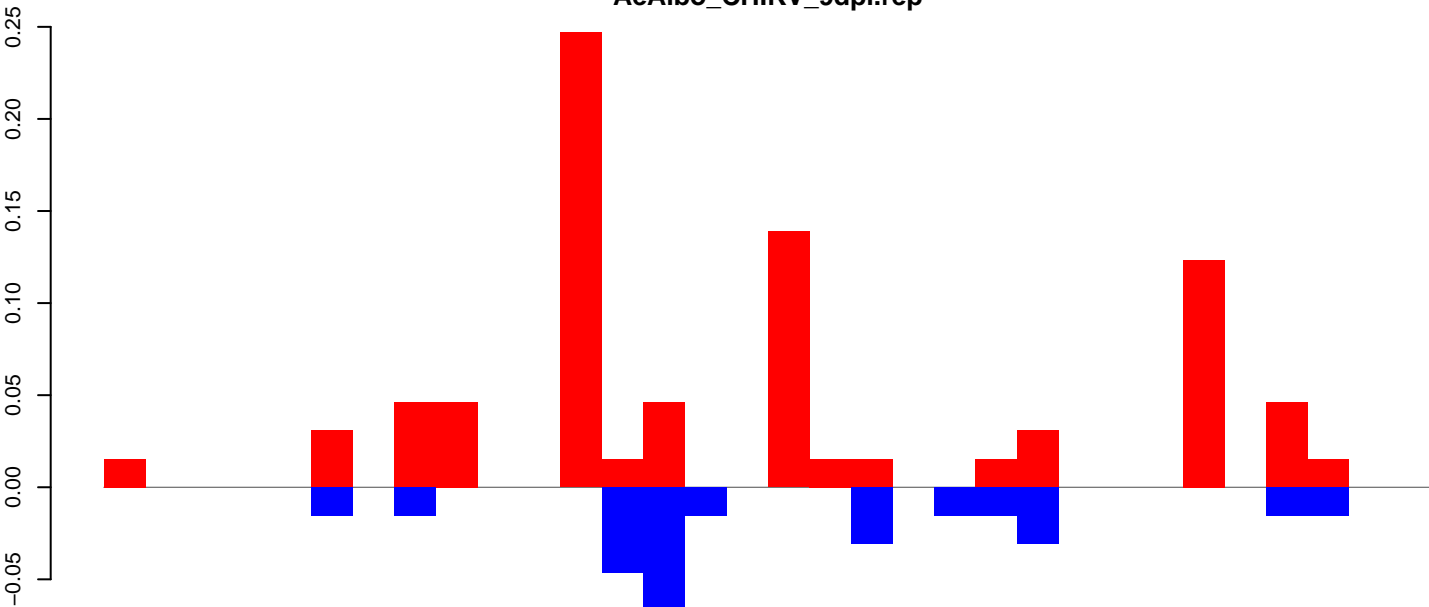

AeAlbo_CHIKV_9dpi.rep

positive=1, negative=0, total=1

Window size=25, length=782, TE@rnd-6_family-1594@DNA_P:1-782

0 200 400 600 800