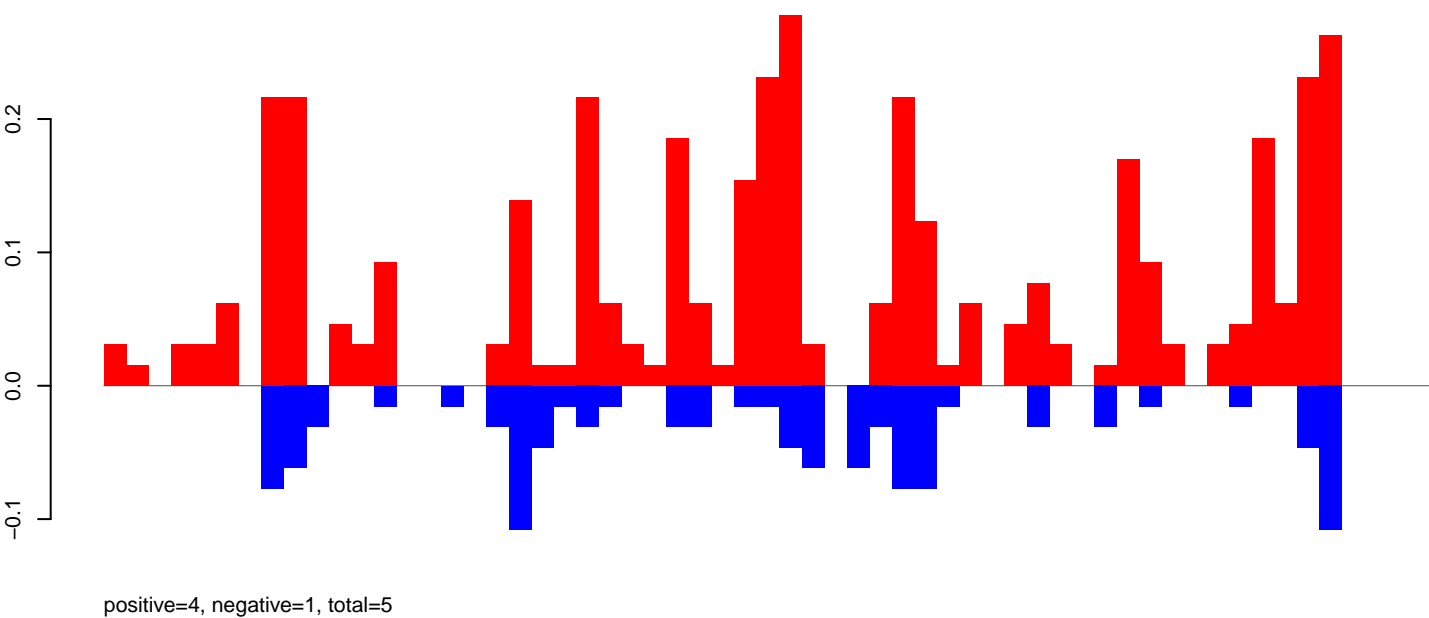

Window size=25, length=4419, TE@rnd-4\_family-141@LINE\_L1:1-4419

0 1000 2000 3000 4000

AeAlbo\_CHIKV\_9dpi.18\_23.rep

AeAlbo\_CHIKV\_9dpi.24\_35.rep

AeAlbo\_CHIKV\_9dpi.rep

Window size=25, length=1459, TE@rnd-1\_family-392@Unknown:1-1459