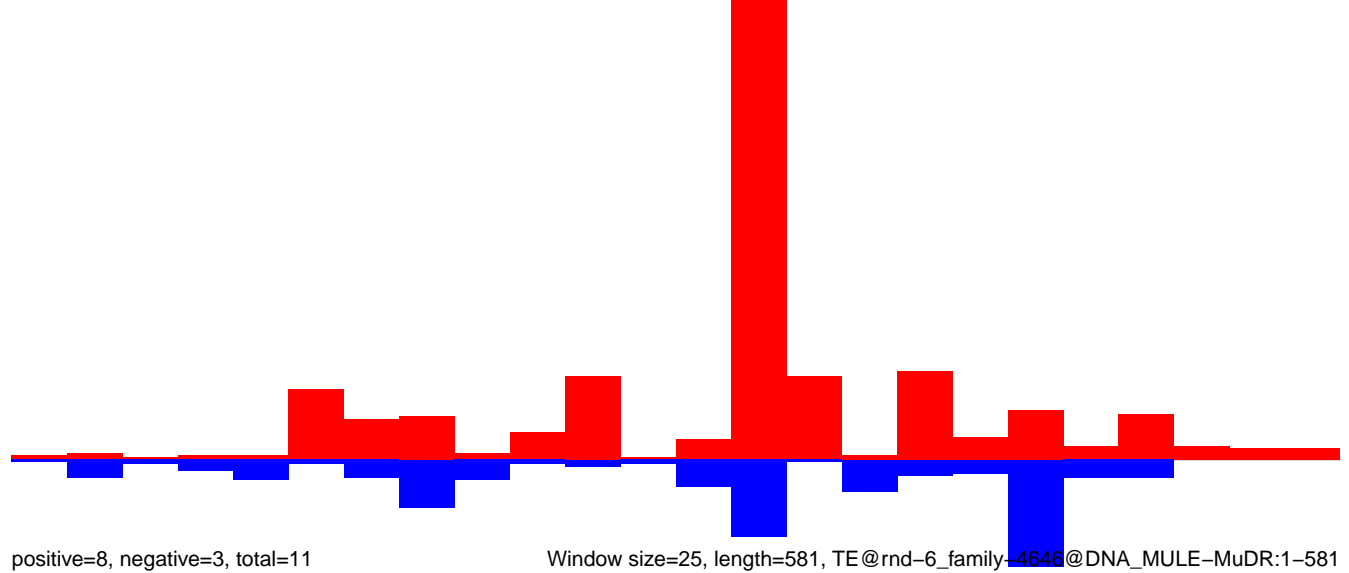

AeAlbo_CHIKV_9dpi.rep

Window size=25, length=581, TE@rnd-6_family-4646@DNA_MULE-MuDR:1-581