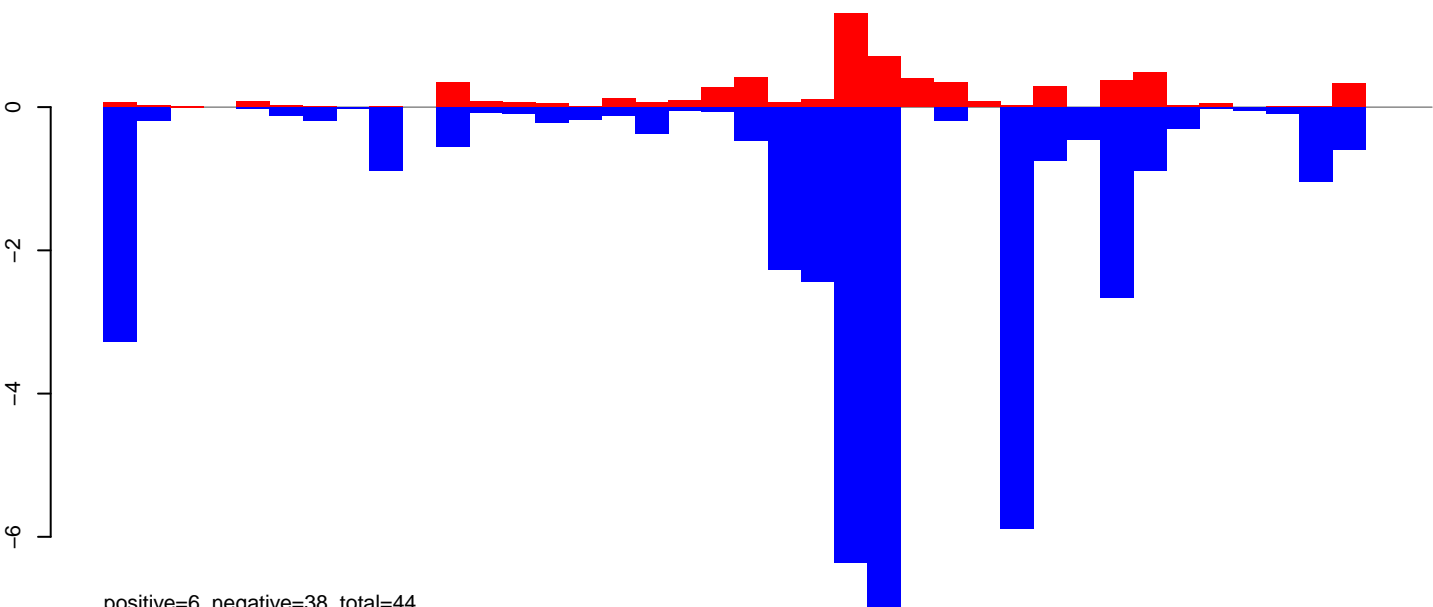

AeAlbo_CHIKV_9dpi.24_35.rep

positive=6, negative=38, total=44