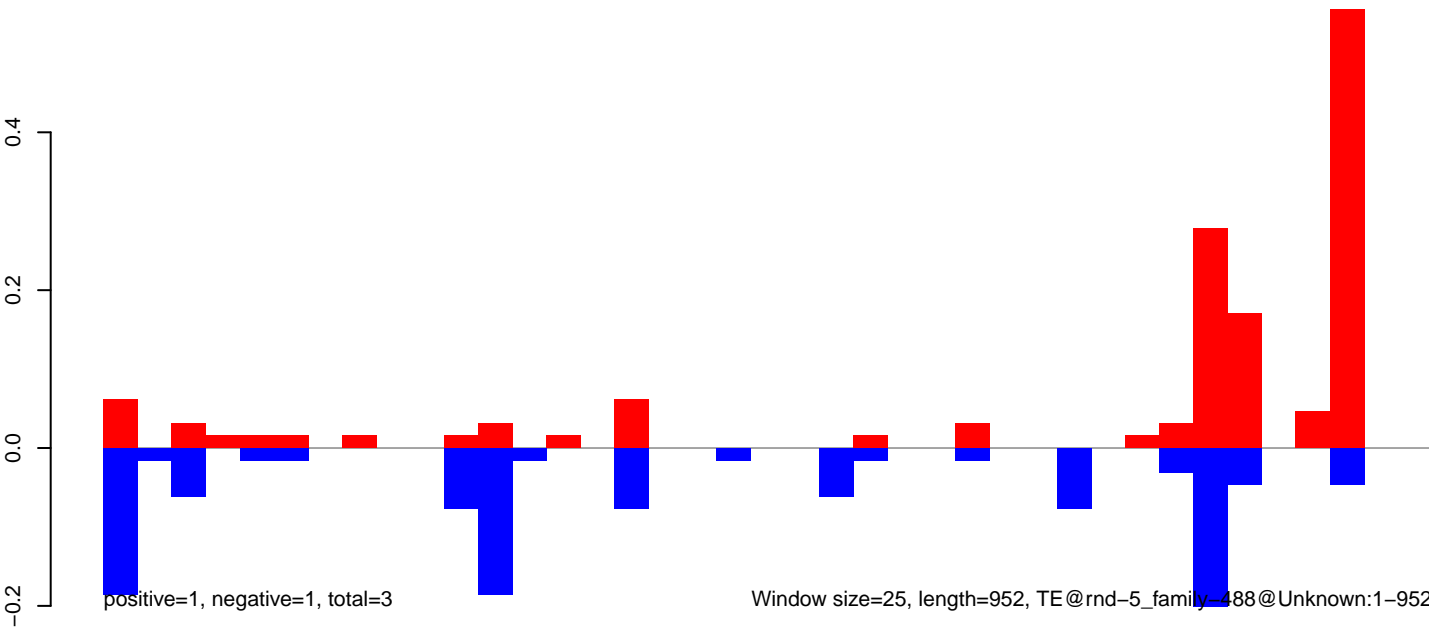

AeAlbo_CHIKV_9dpi.rep

positive=1, negative=1, total=3

Window size=25, length=952, TE@rnd-5_family-488@Unknown:1-952