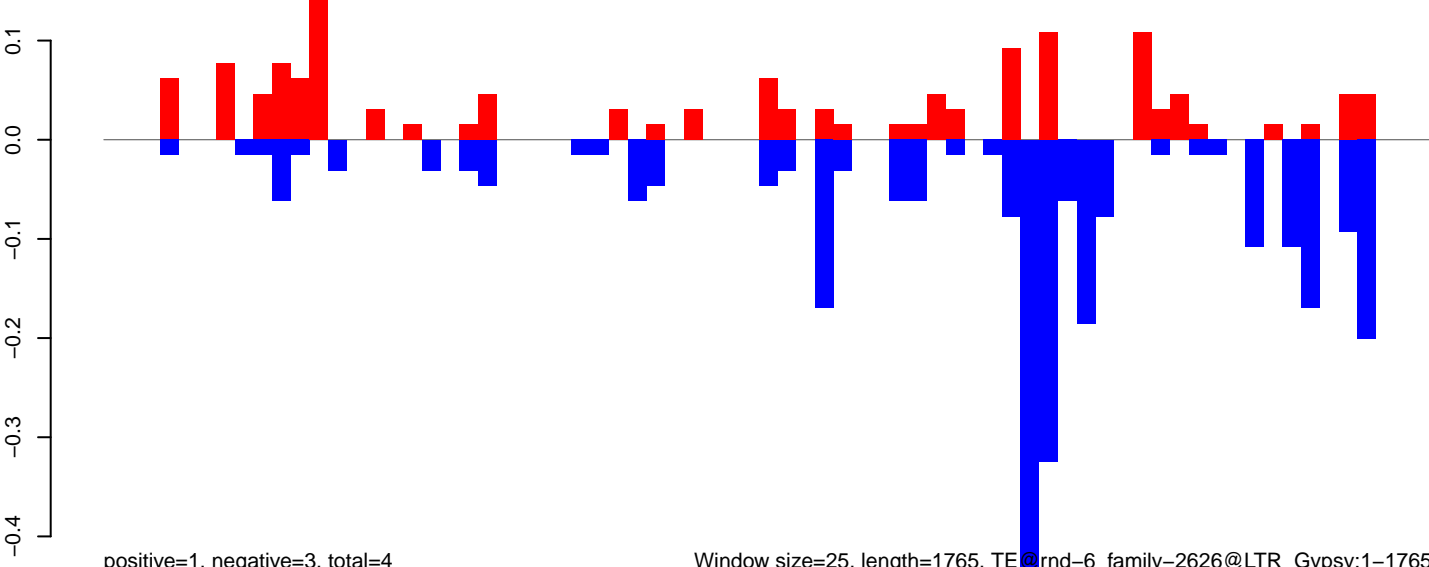

AeAlbo_CHIKV_9dpi.rep

positive=1, negative=3, total=4

Window size=25, length=1765, TE@rnd-6_family-2626@LTR_Gypsy:1-1765

0 500 1000 1500