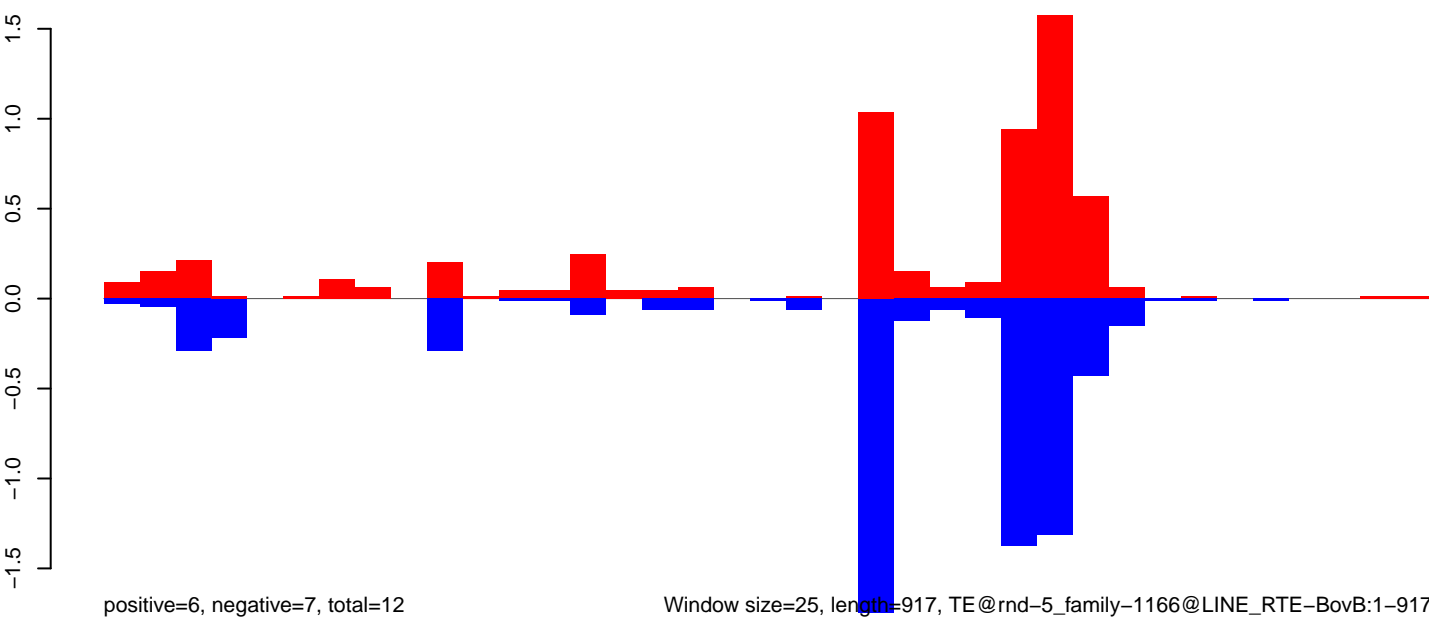

AeAlbo_CHIKV_9dpi.rep

Window size=25, length=917, TE@rnd-5_family-1166@LINE_RTE-BovB:1-917

0 200 400 600 800