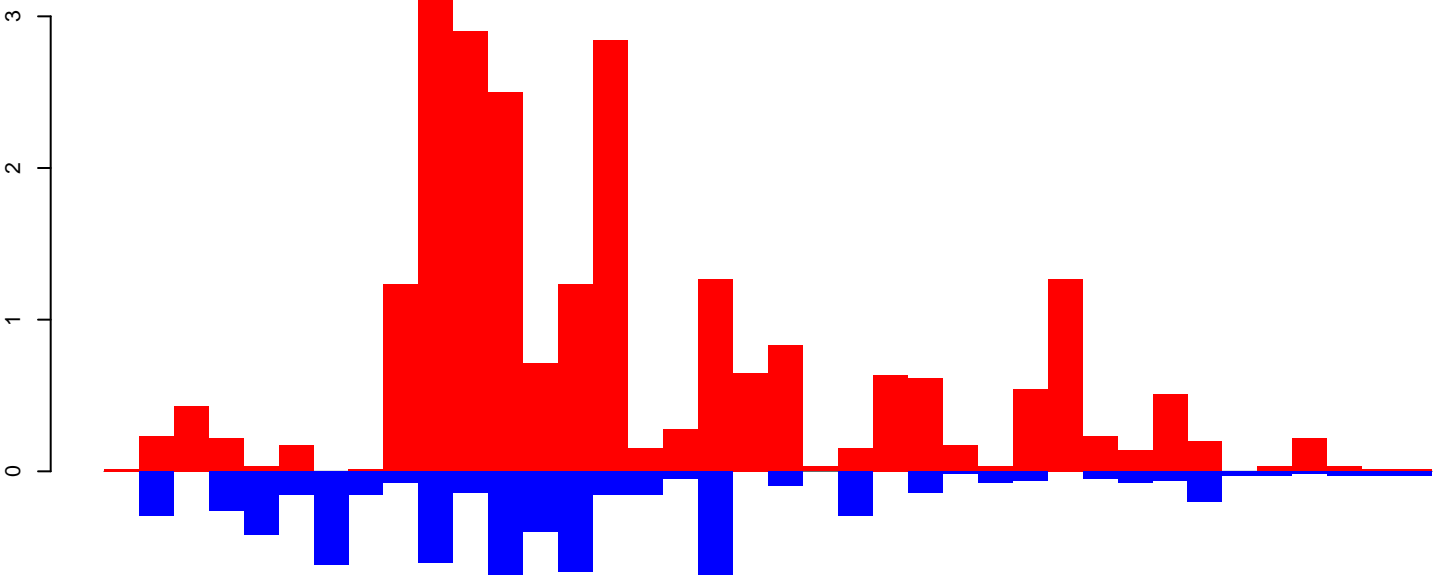

AeAlbo_CHIKV_9dpi.rep

positive=24, negative=7, total=31

Window size=25, length=945, TE@ltr-1_family-2020@LTR_Gypsy:1-945