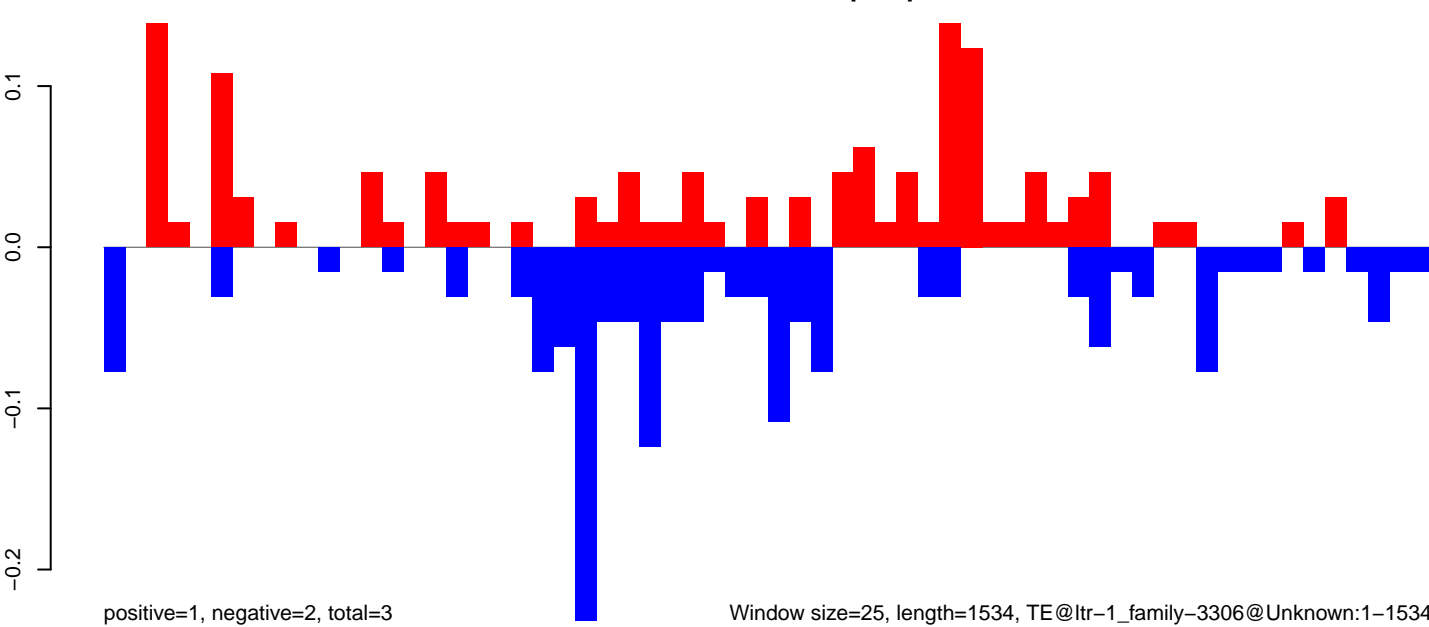

AeAlbo_CHIKV_9dpi.rep

Window size=25, length=1534, TE@ltr-1_family-3306@Unknown:1-1534

0 500 1000 1500