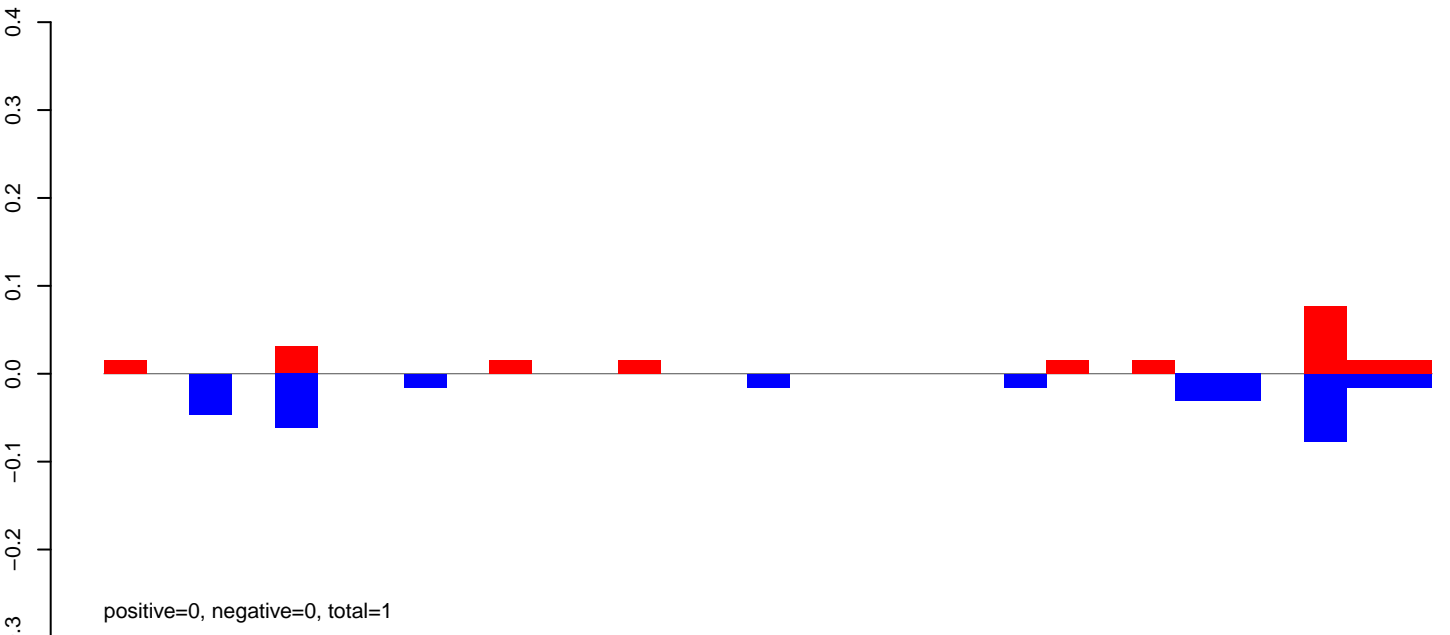

Window size=25, length=524, TE@rnd-6\_family-10838@LINE\_CR1:1-524

AeAlbo\_CHIKV\_9dpi.18\_23.rep

AeAlbo\_CHIKV\_9dpi.24\_35.rep

AeAlbo\_CHIKV\_9dpi.rep

Window size=25, length=758, TE@rnd-5\_family-576@Unknown:1-758