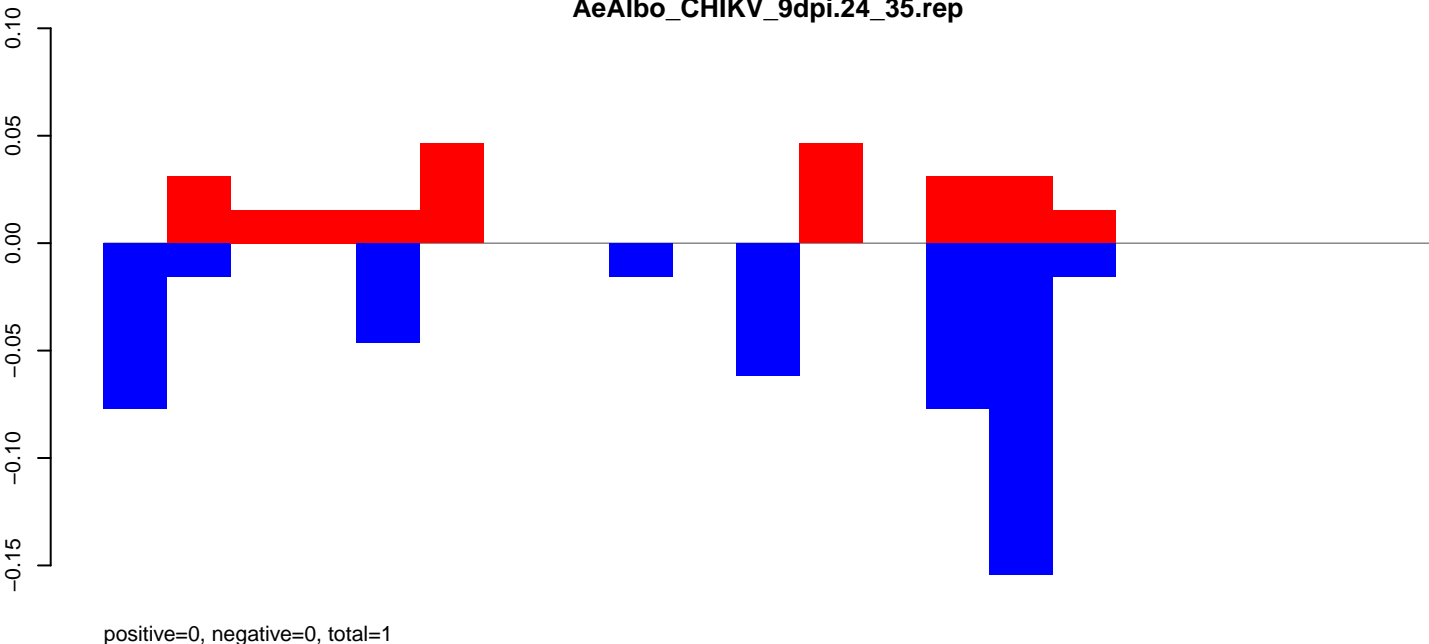

AeAlbo_CHIKV_9dpi.24_35.rep