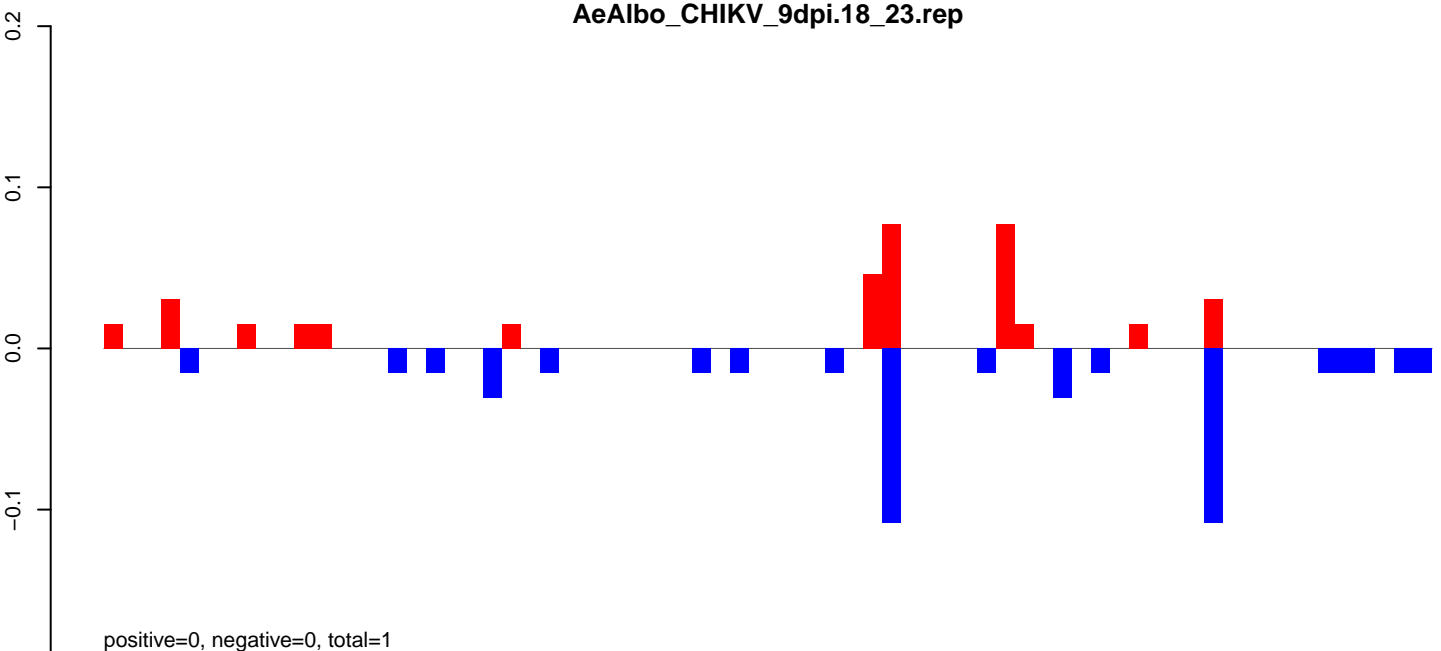

AeAlbo_CHIKV_9dpi.24_35.rep

AeAlbo_CHIKV_9dpi.18_23.rep