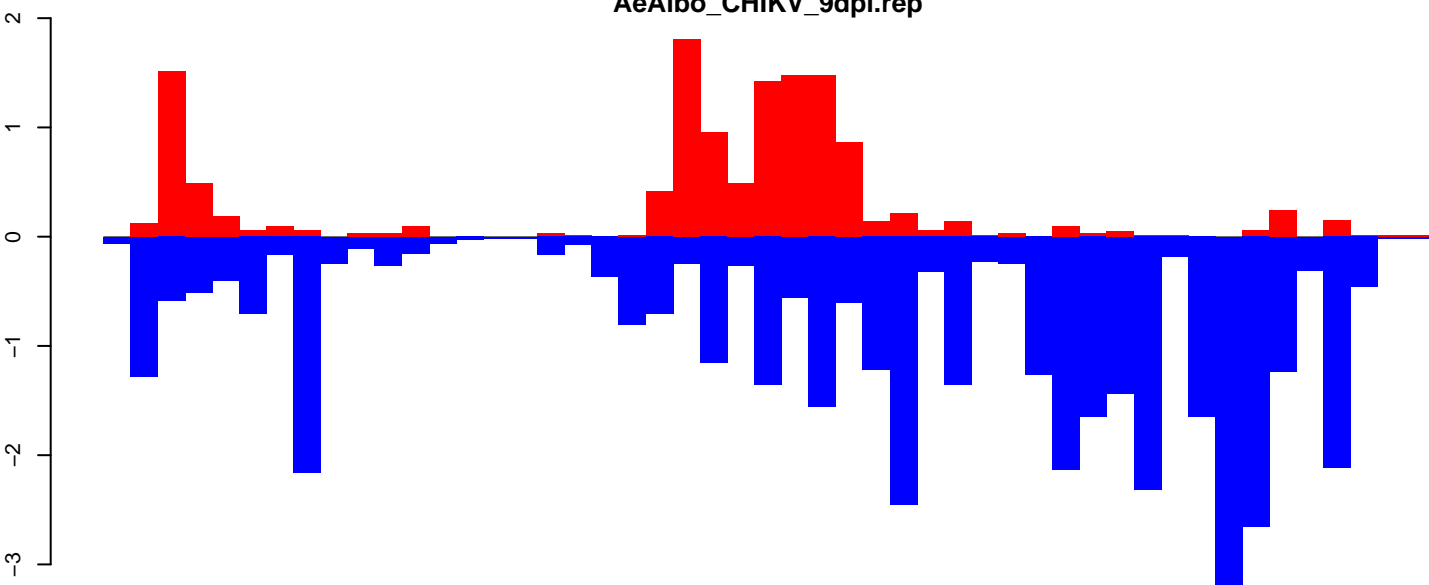

AeAlbo_CHIKV_9dpi.rep

positive=13, negative=42, total=55

Window size=25, length=1210, TE@rnd-1_family-1014@DNA_Sola-2:1-1210

0 200 400 600 800 1000 1200