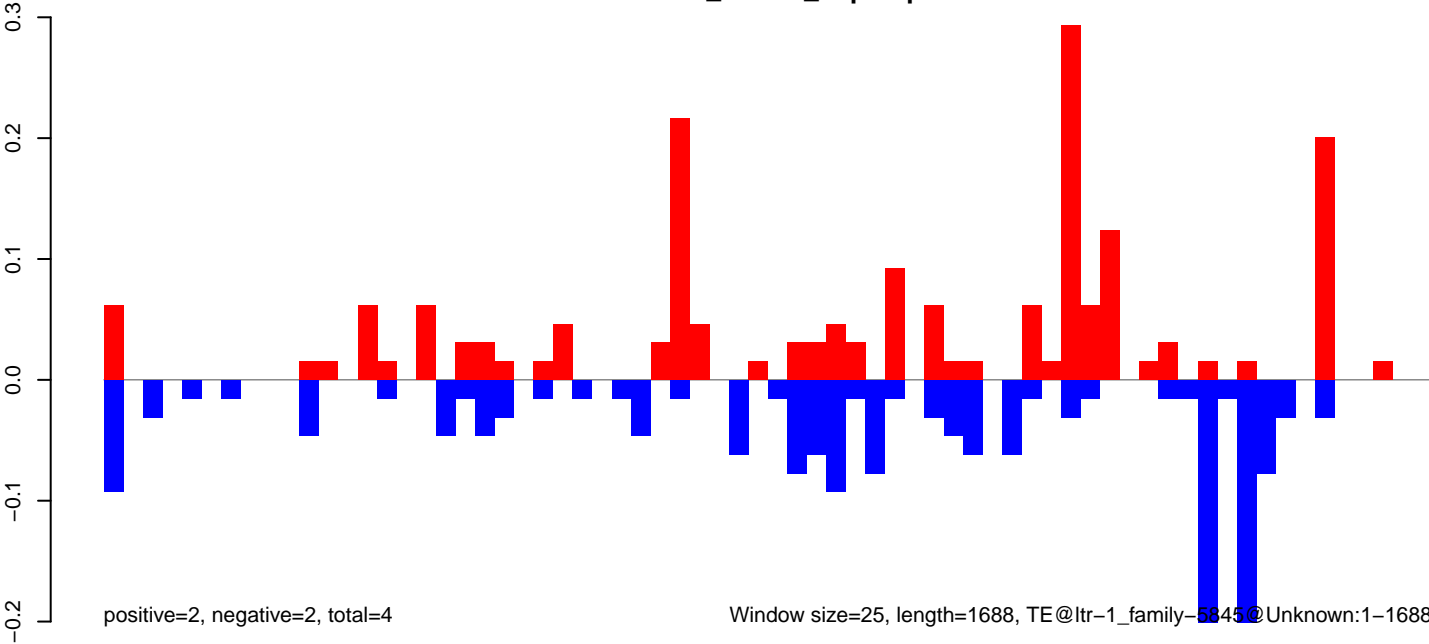

AeAlbo_CHIKV_9dpi.rep

Window size=25, length=1688, TE@ltr-1_family-5845@Unknown:1-1688

0 500 1000 1500