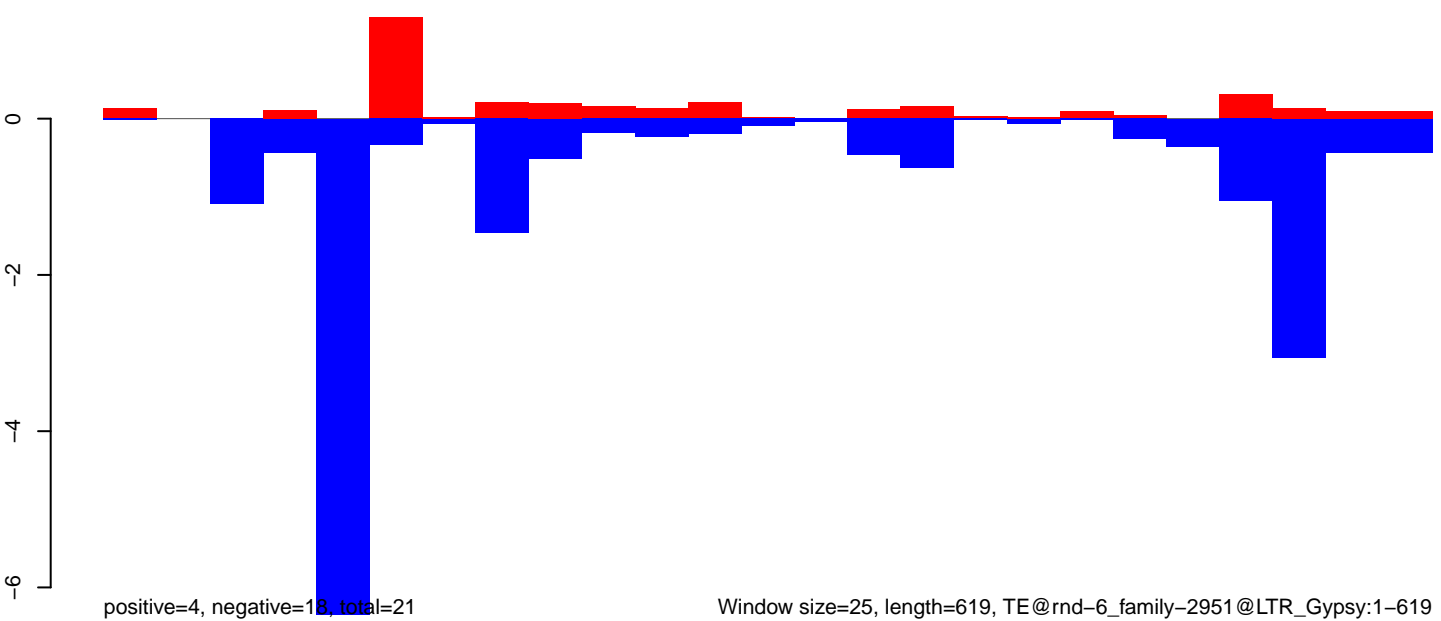

Window size=25, length=619, TE@rnd-6\_family-2951@LTR\_Gypsy:1-619

AeAlbo\_CHIKV\_9dpi.18\_23.rep

AeAlbo\_CHIKV\_9dpi.24\_35.rep

AeAlbo\_CHIKV\_9dpi.rep

Window size=25, length=595, TE@rnd-6\_family-2864@LTR\_Gypsy:1-595