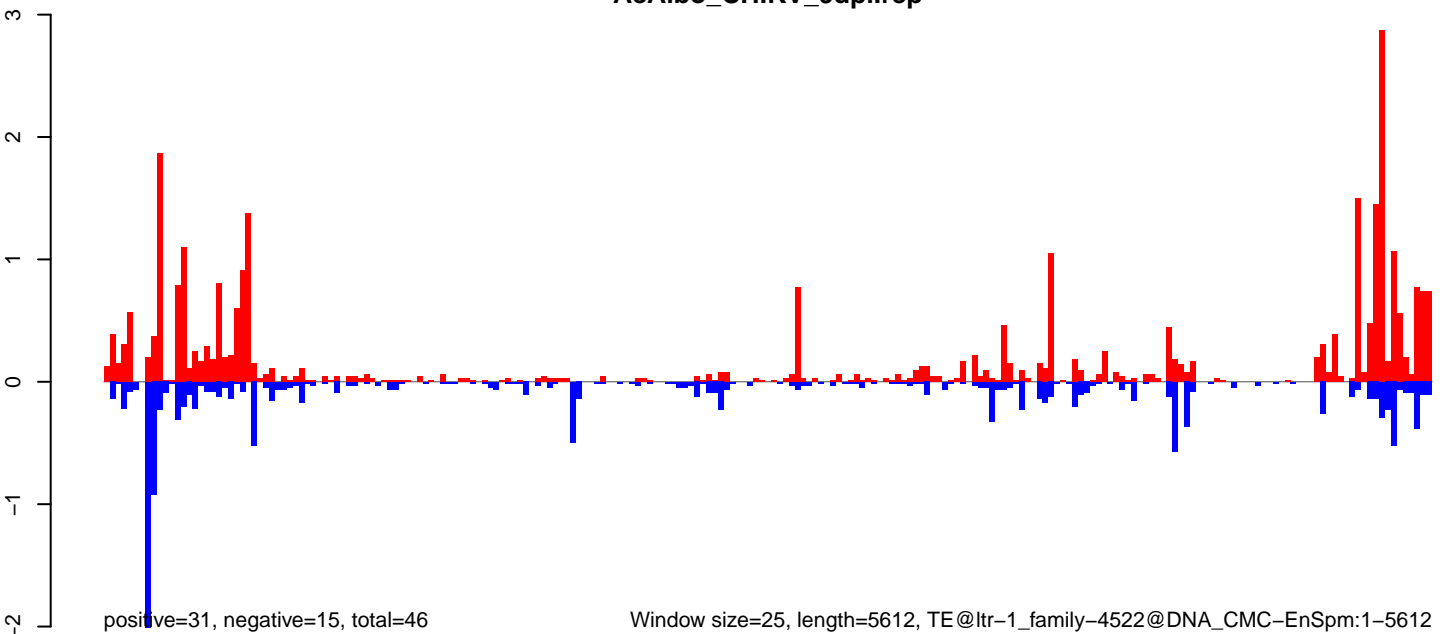

AeAlbo_CHIKV_9dpi.rep

Window size=25, length=5612, TE@ltr-1_family-4522@DNA_CMC-EnSpm:1-5612