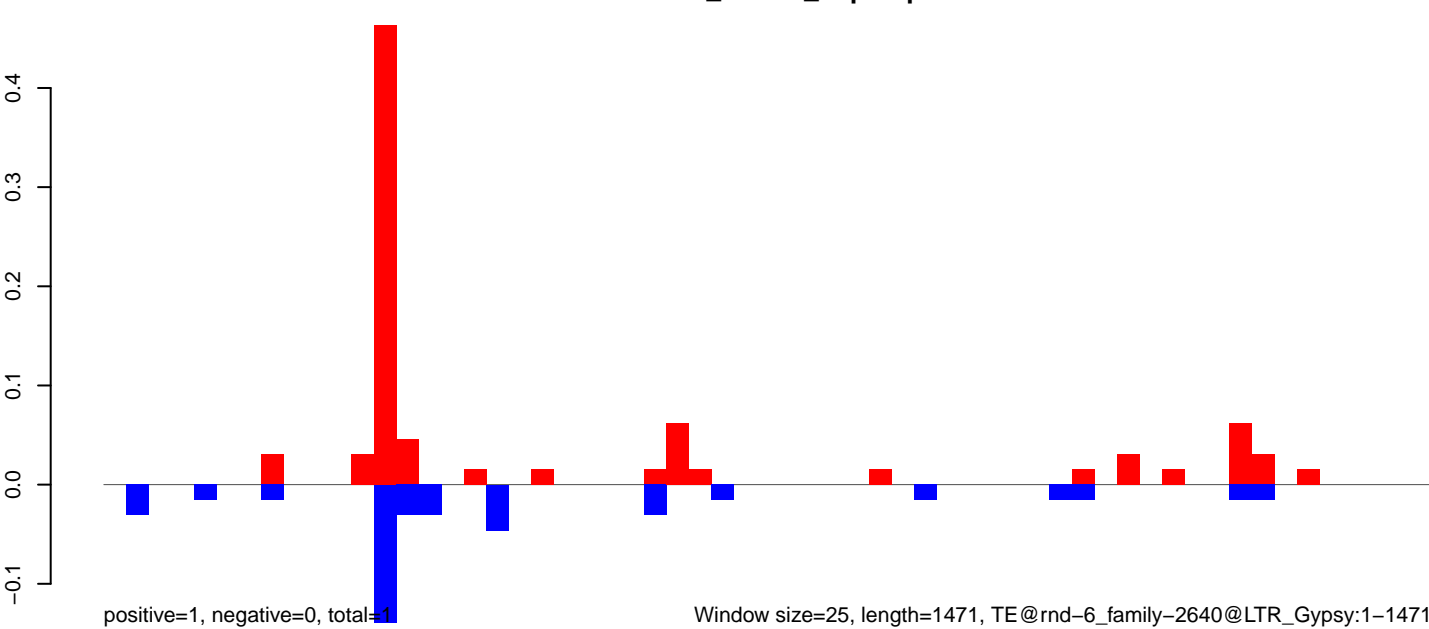

AeAlbo_CHIKV_9dpi.rep

Window size=25, length=1471, TE@rnd-6_family-2640@LTR_Gypsy:1-1471