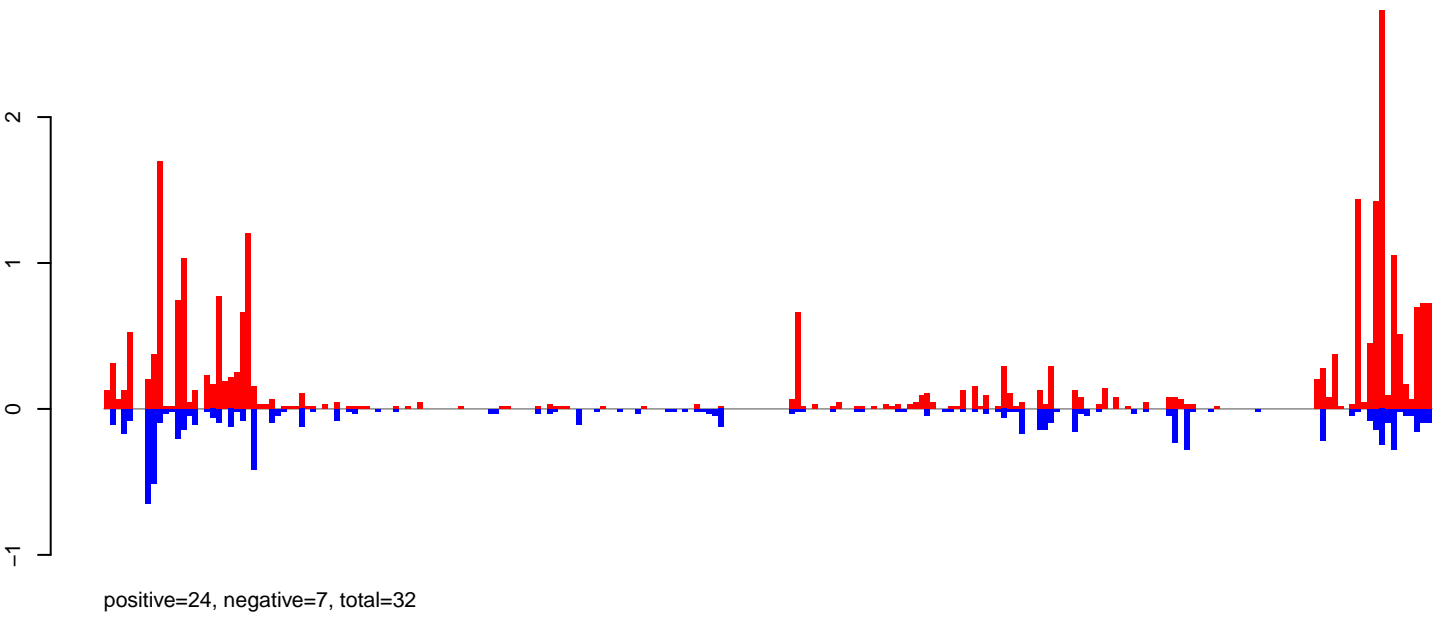

AeAlbo_CHIKV_9dpi.18_23.rep

AeAlbo_CHIKV_9dpi.24_35.rep

AeAlbo_CHIKV_9dpi.rep

Window size=25, length=5612, TE@ltr-1_family-4522@DNA_CMC-EnSpm:1-5612