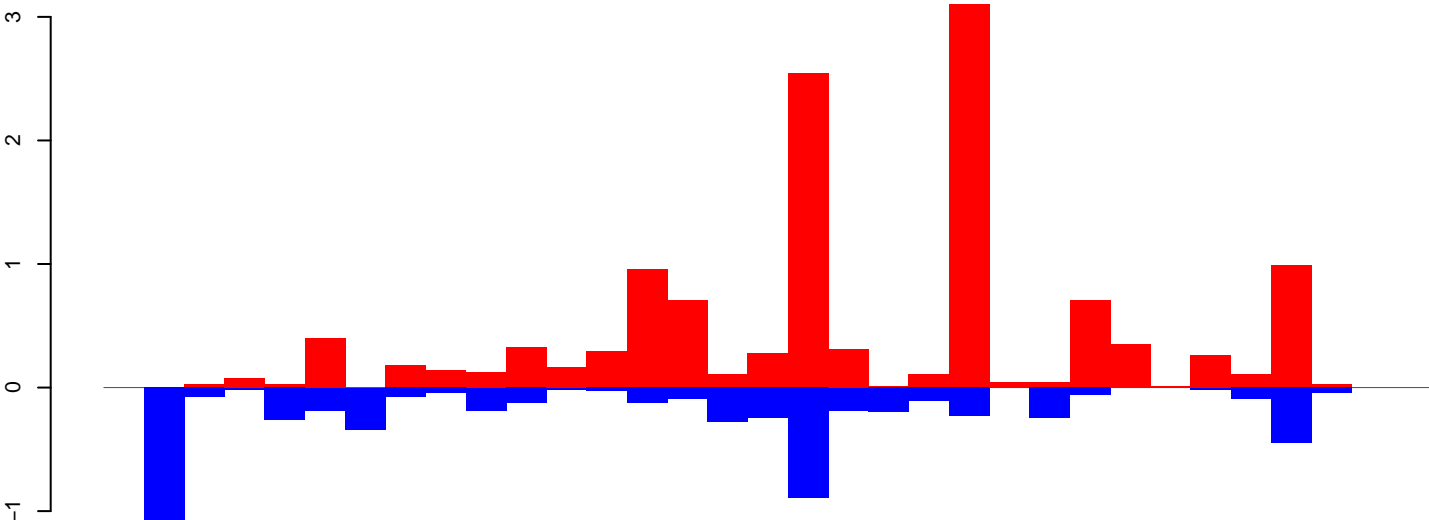

AeAlbo_CHIKV_9dpi.24_35.rep

positive=12, negative=6, total=19