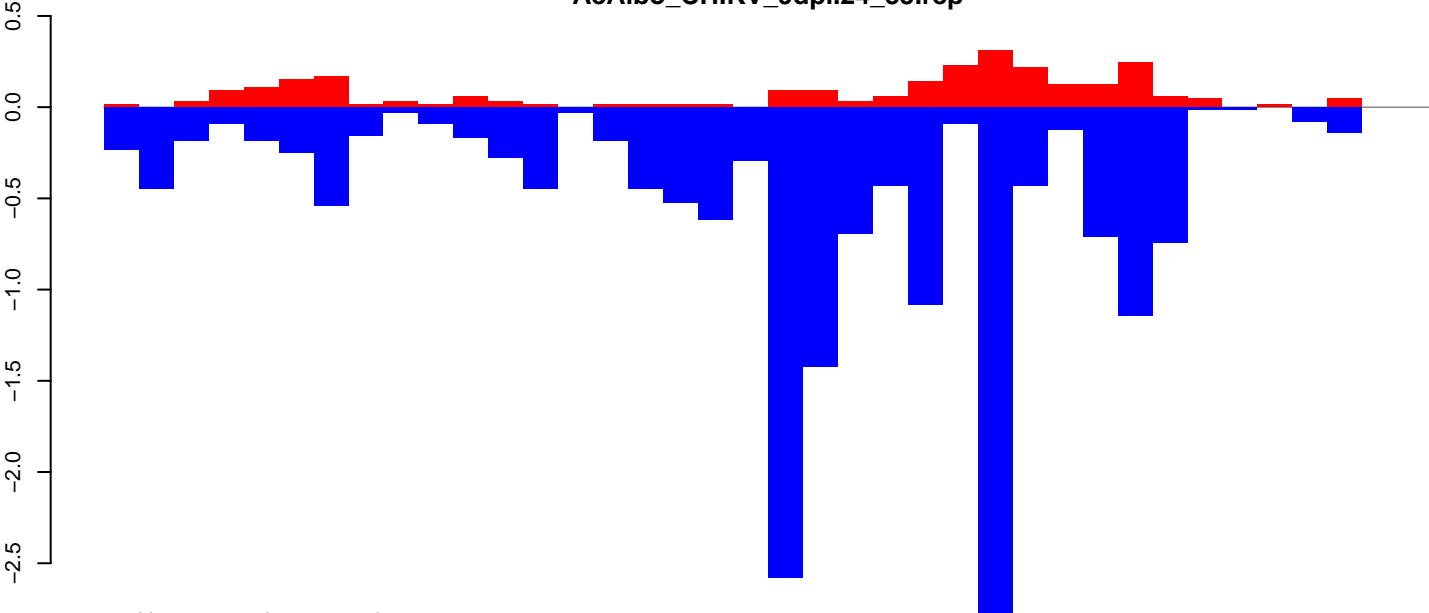

AeAlbo_CHIKV_9dpi.24_35.rep

positive=3, negative=18, total=20