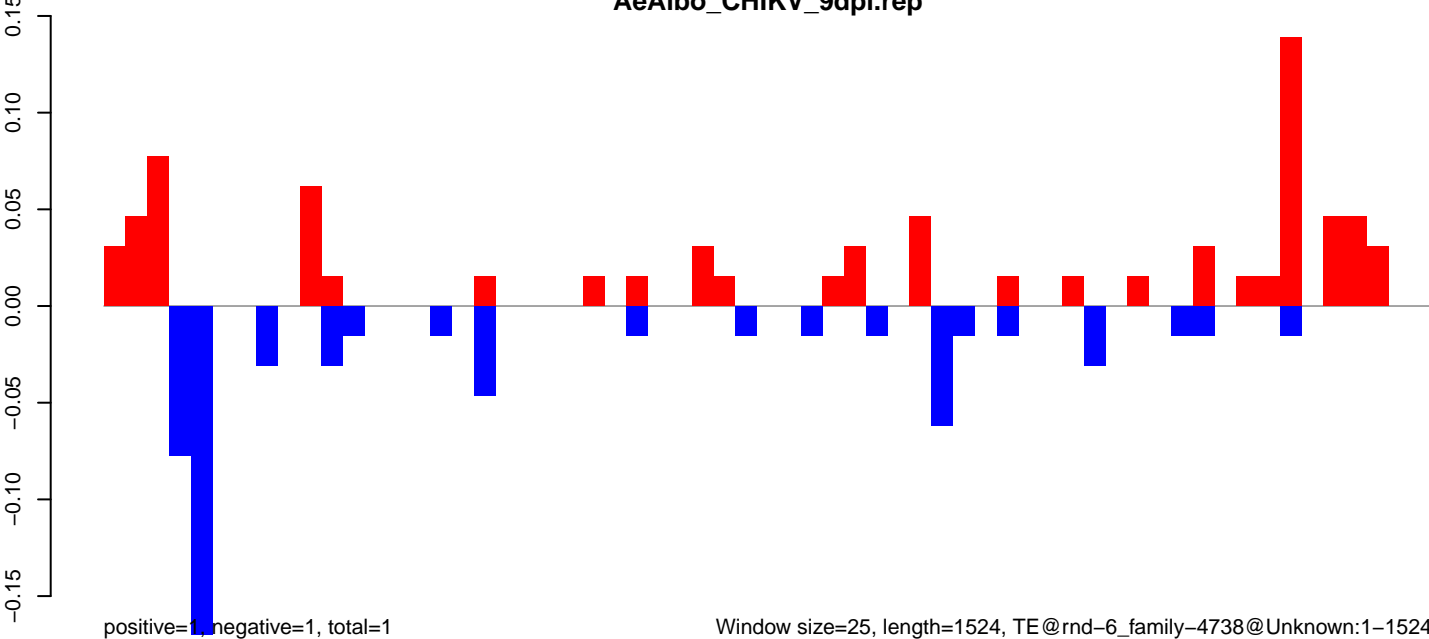

AeAlbo_CHIKV_9dpi.rep

Window size=25, length=1524, TE@rnd-6_family-4738@Unknown:1-1524

0 500 1000 1500