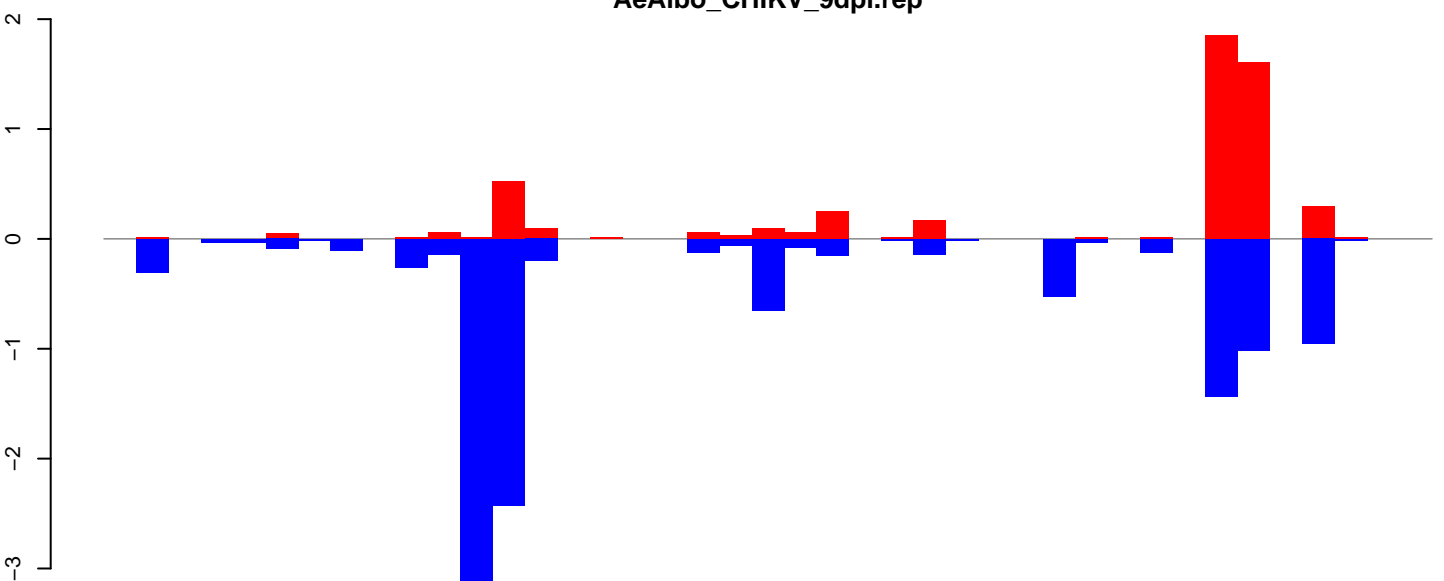

AeAlbo_CHIKV_9dpi.rep

positive=5, negative=13, total=18

Window size=25, length=1013, TE@rnd-5_family-2091@LTR_Gypsy:1-1013

0 200 400 600 800 1000