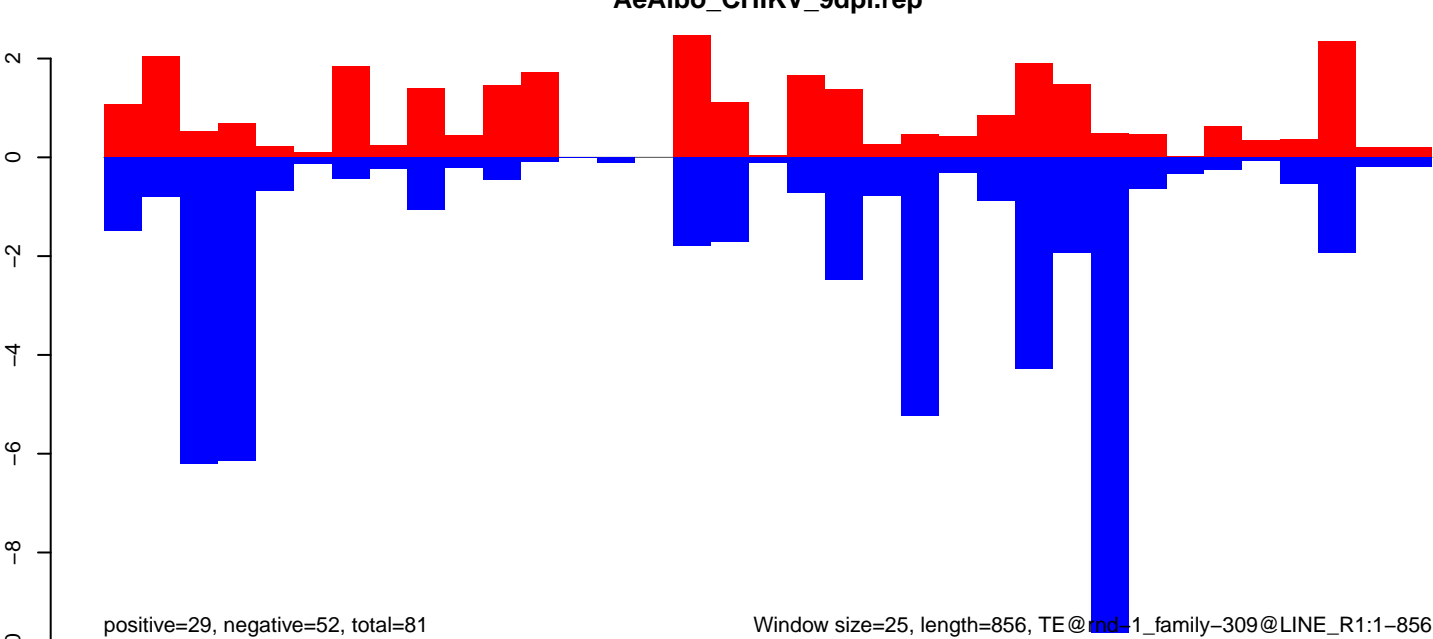

AeAlbo_CHIKV_9dpi.rep

Window size=25, length=856, TE@md-1_family-309@LINE_R1:1-856