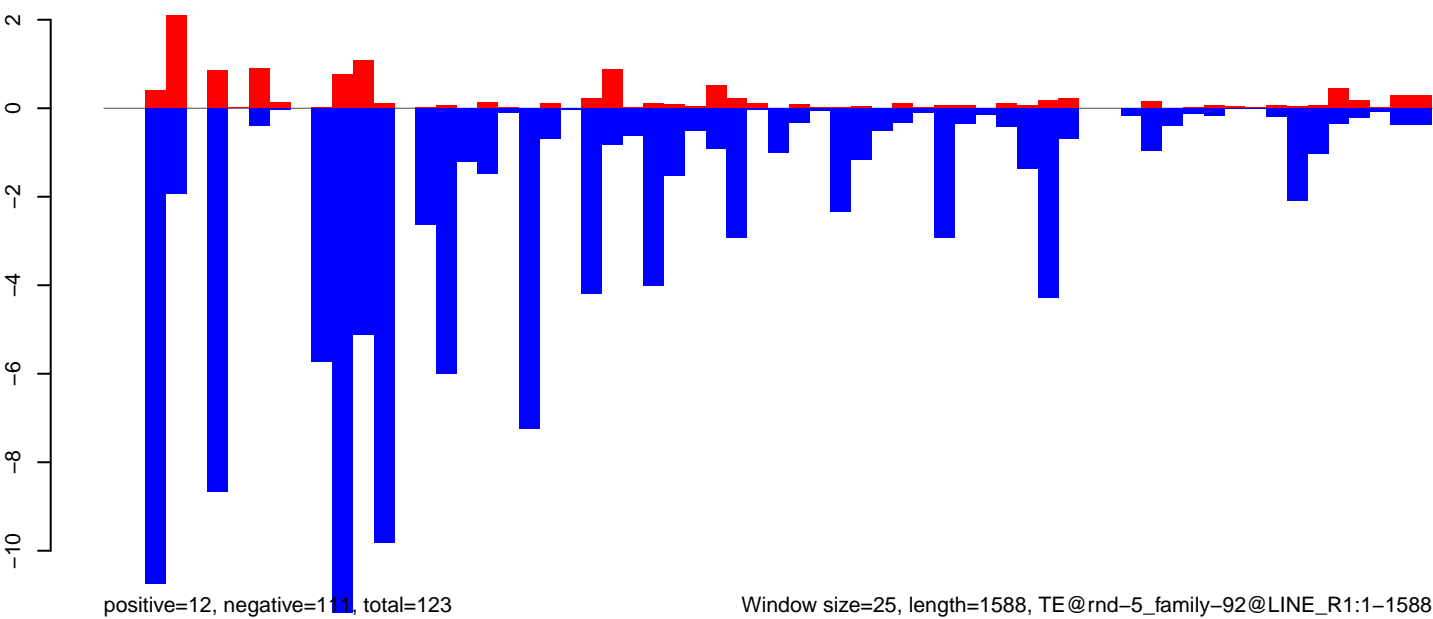

Window size=25, length=1974, TE@rnd-6\_family-498@DNA:1-1974

AeAlbo\_CHIKV\_9dpi.18\_23.rep

AeAlbo\_CHIKV\_9dpi.24\_35.rep

AeAlbo\_CHIKV\_9dpi.rep

Window size=25, length=1588, TE@rnd-5\_family-92@LINE\_R1:1-1588