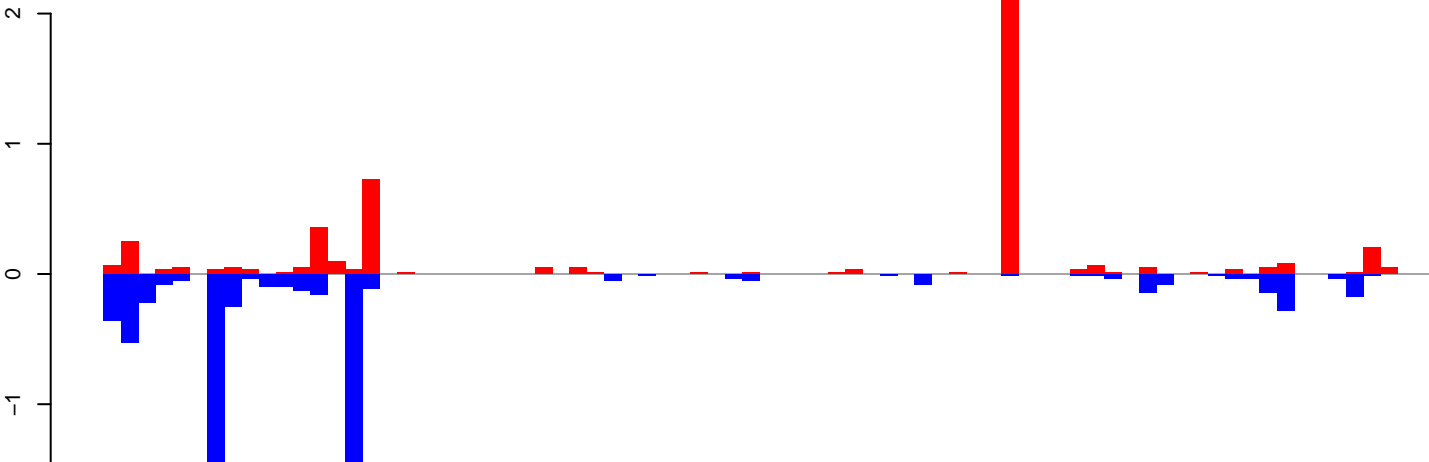

AeAlbo_CHIKV_9dpi.rep

positive=5, negative=7, total=12

Window size=25, length=1923, TE@rnd-6_family-11126@LTR_Pao:1-1923