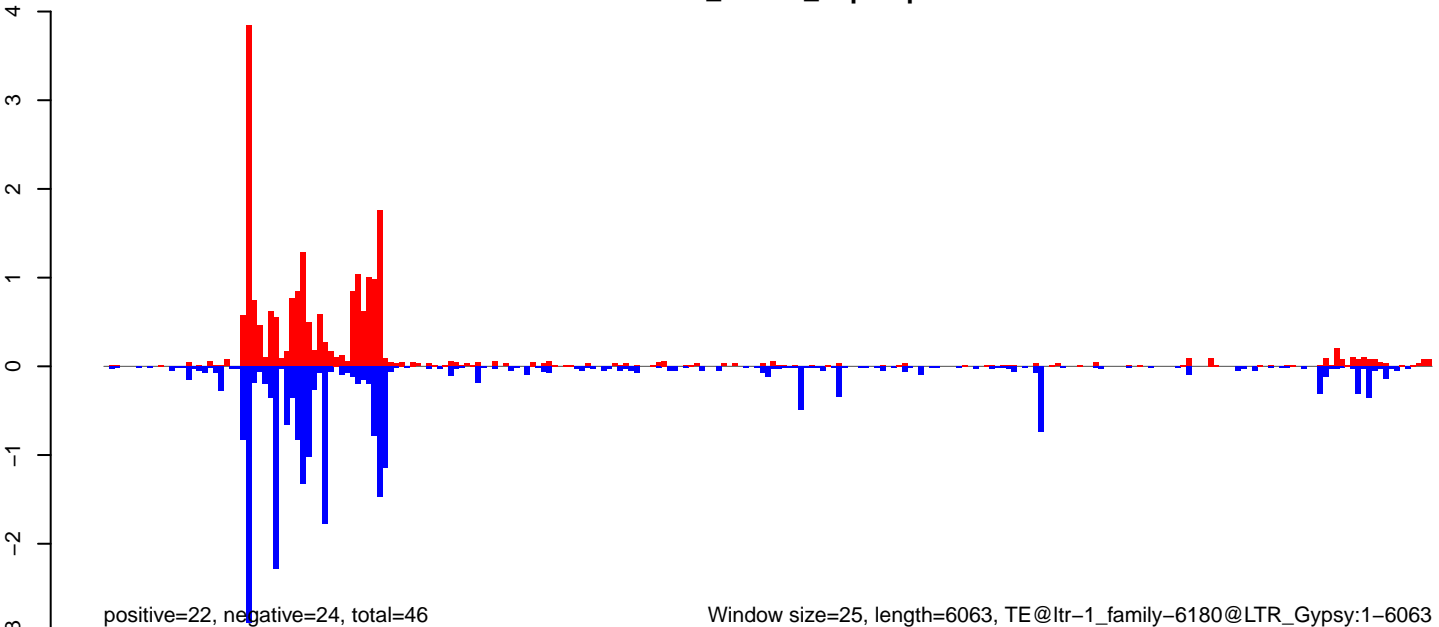

AeAlbo_CHIKV_9dpi.rep

Window size=25, length=6063, TE@ltr-1_family-6180@LTR_Gypsy:1-6063