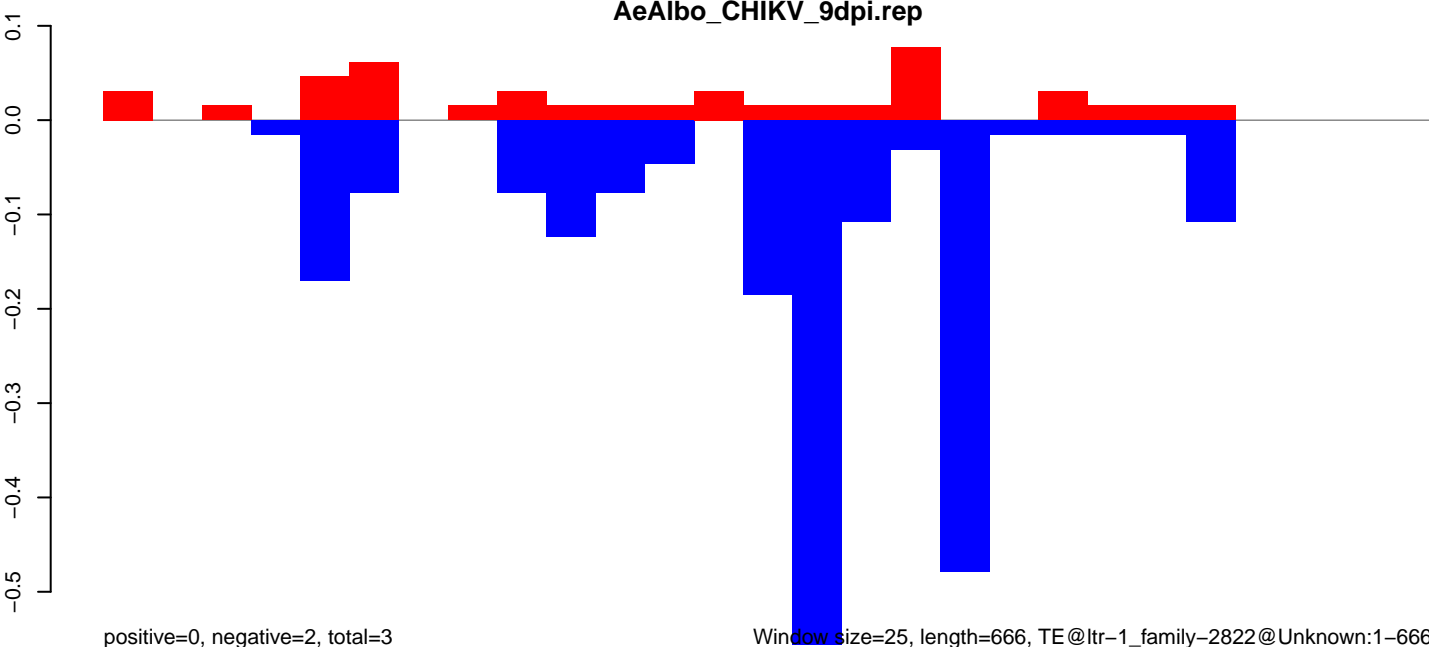

AeAlbo_CHIKV_9dpi.rep

Window size=25, length=666, TE@ltr-1_family-2822@Unknown:1-666