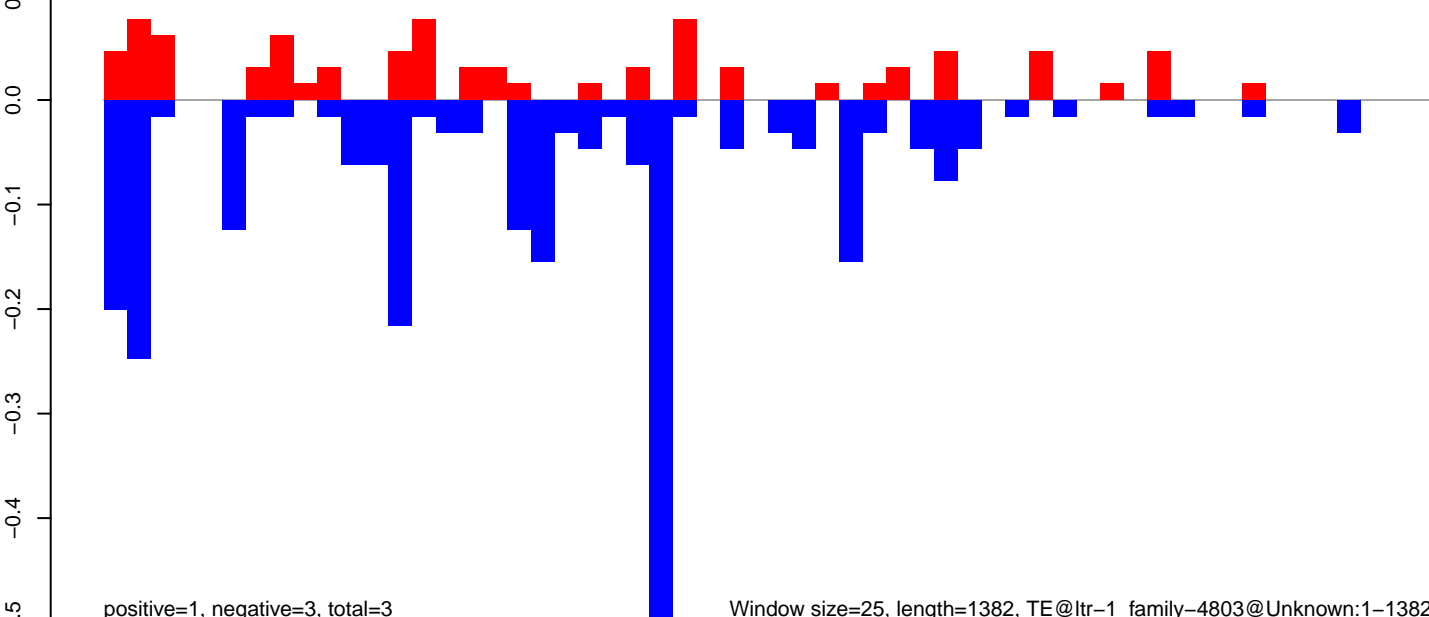

AeAlbo_CHIKV_9dpi.rep

positive=1, negative=3, total=3

Window size=25, length=1382, TE@ltr-1_family-4803@Unknown:1-1382