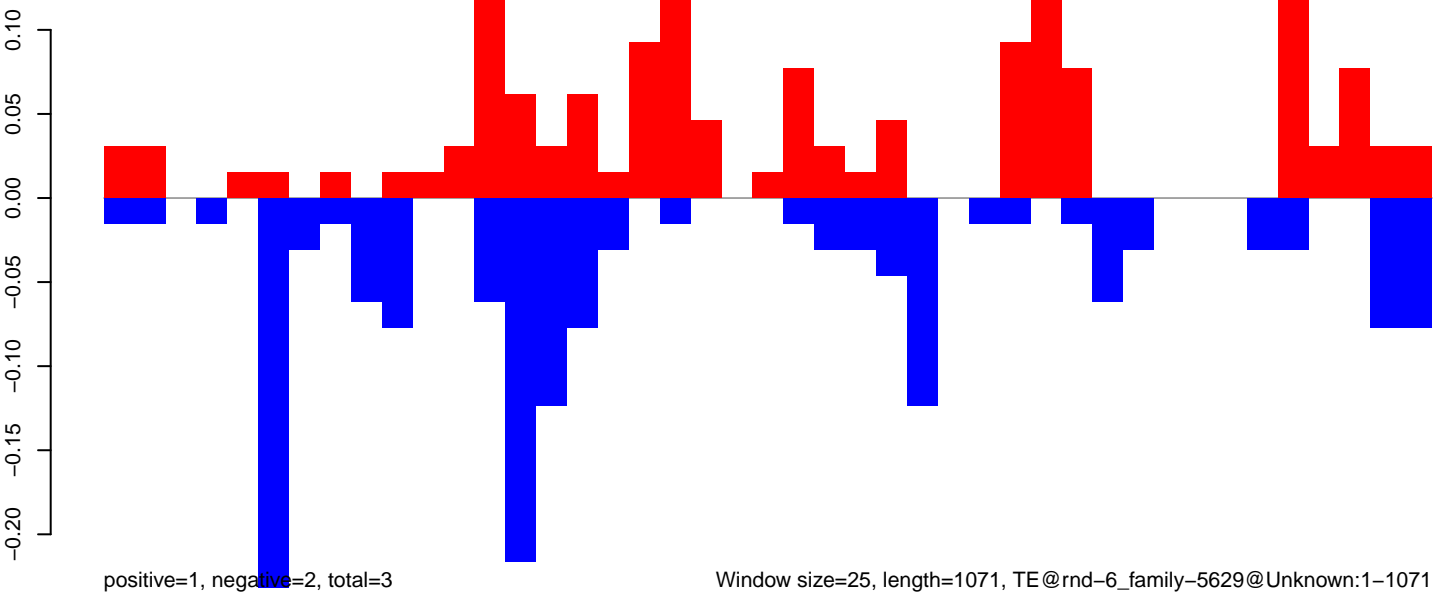

AeAlbo_CHIKV_9dpi.rep

Window size=25, length=1071, TE@rnd-6_family-5629@Unknown:1-1071