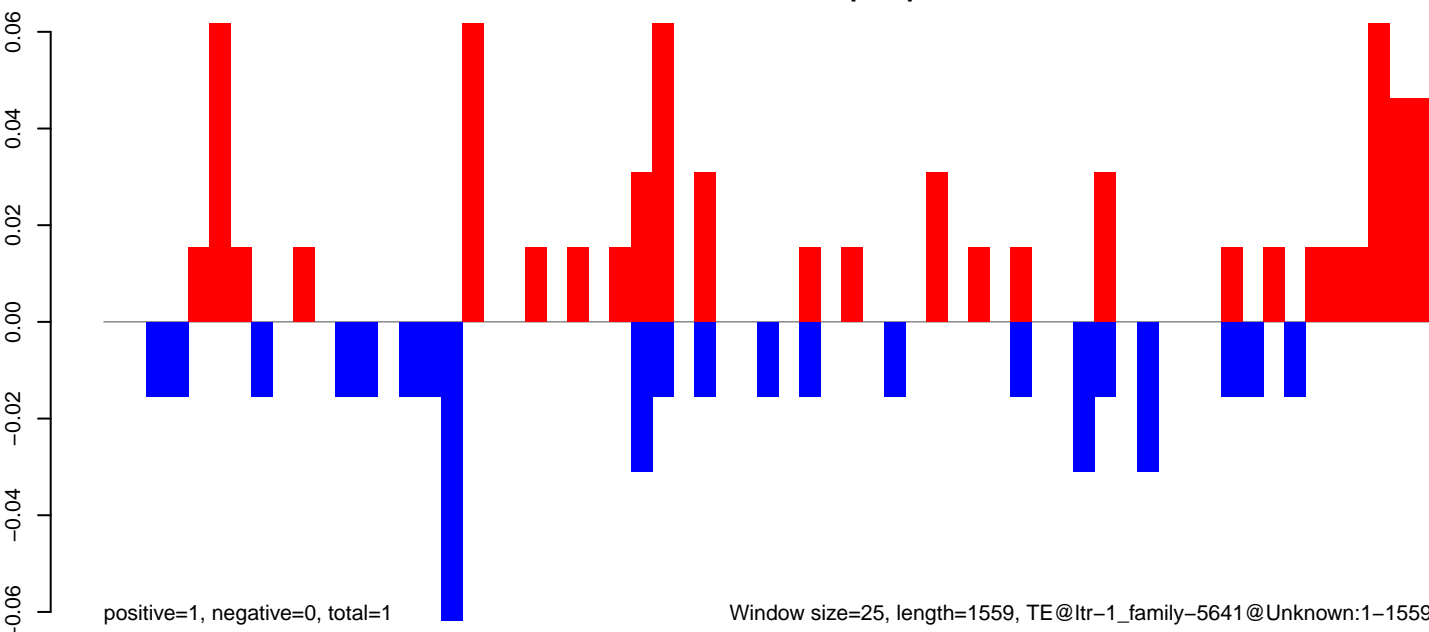

AeAlbo_CHIKV_9dpi.rep

Window size=25, length=1559, TE@ltr-1_family-5641@Unknown:1-1559