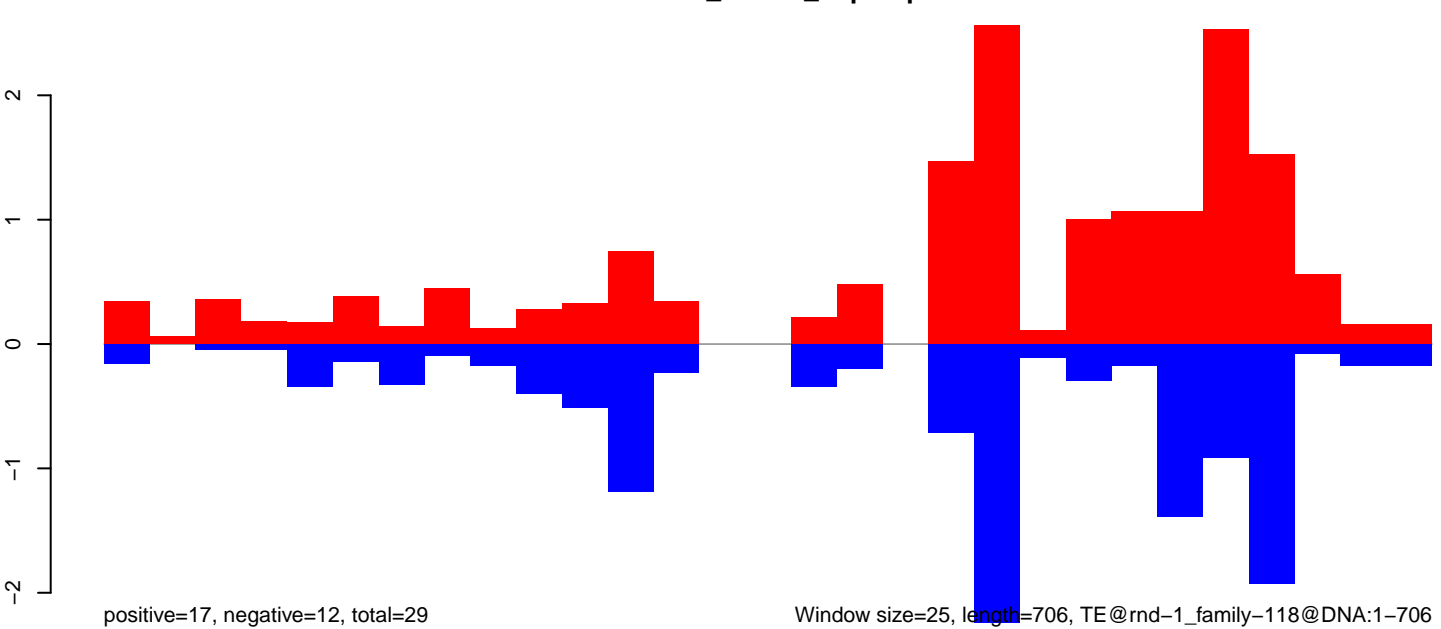

AeAlbo_CHIKV_9dpi.rep

Window size=25, length=706, TE@rnd-1_family-118@DNA:1-706