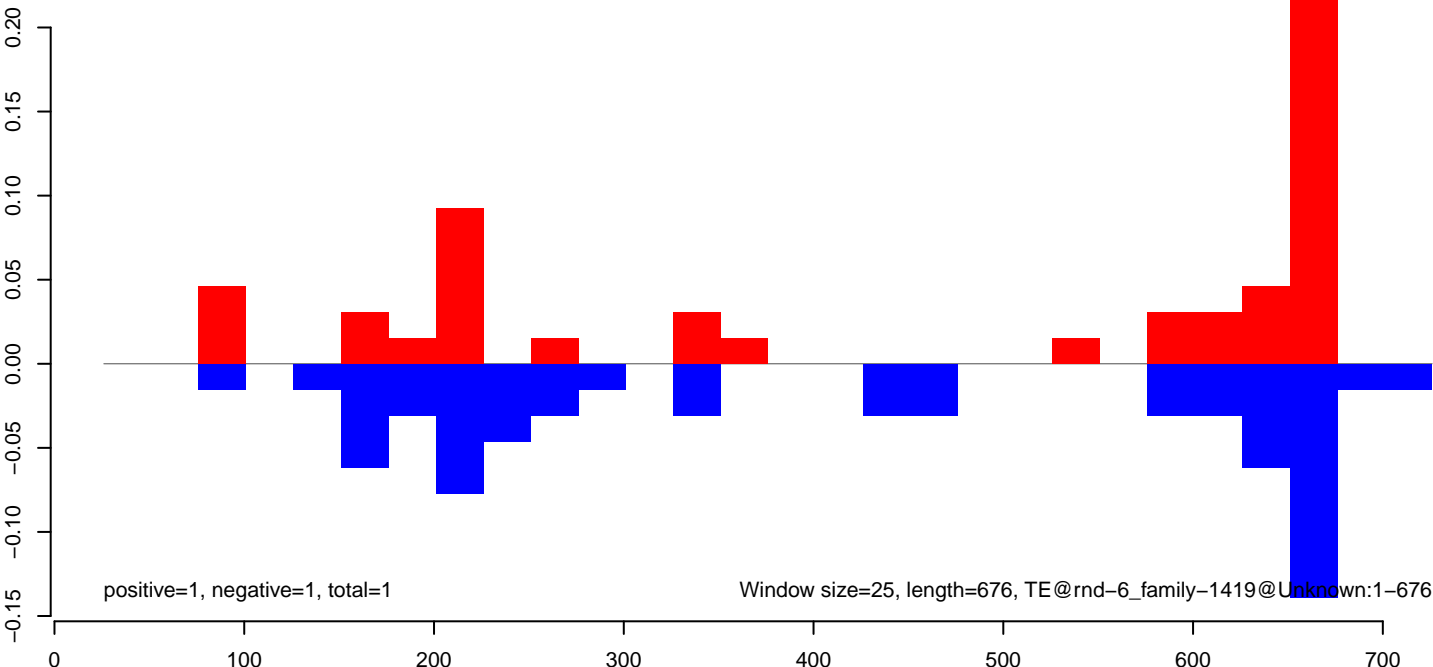

AeAlbo_CHIKV_9dpi.rep