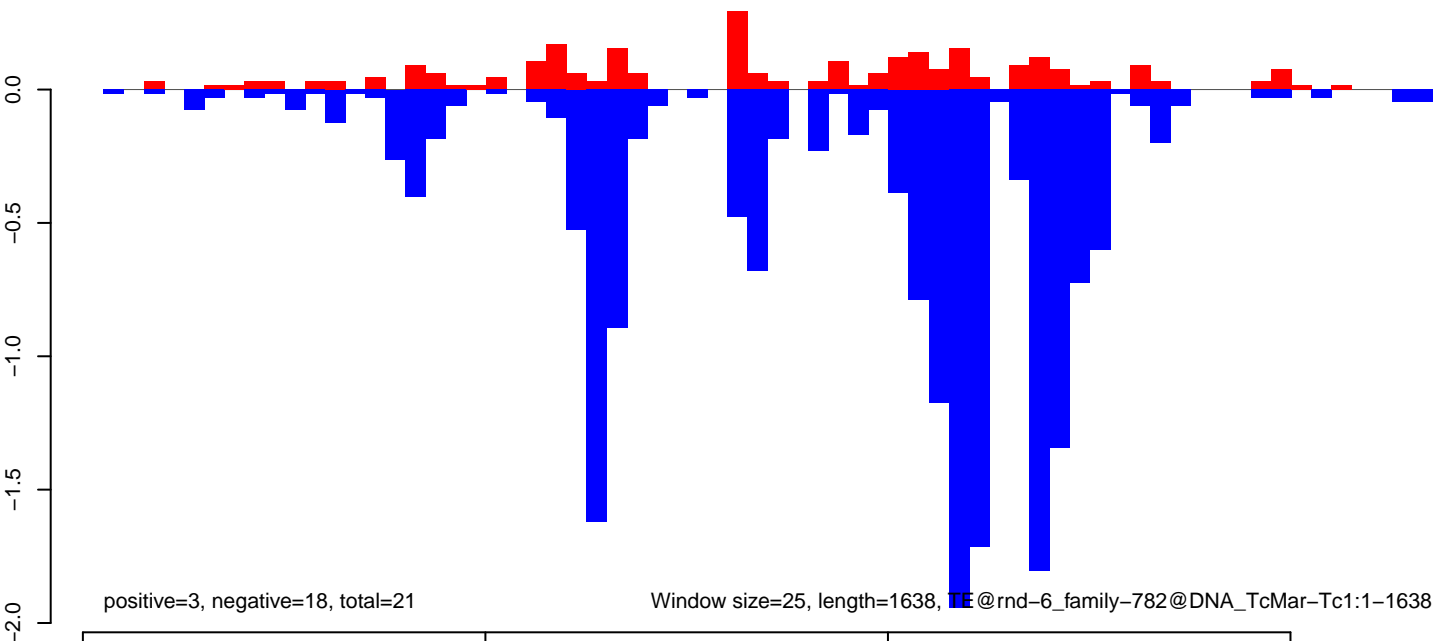

AeAlbo_CHIKV_9dpi.rep

positive=3, negative=18, total=21

Window size=25, length=1638, TE@rnd-6_family-782@DNA_TcMar-Tc1:1-1638