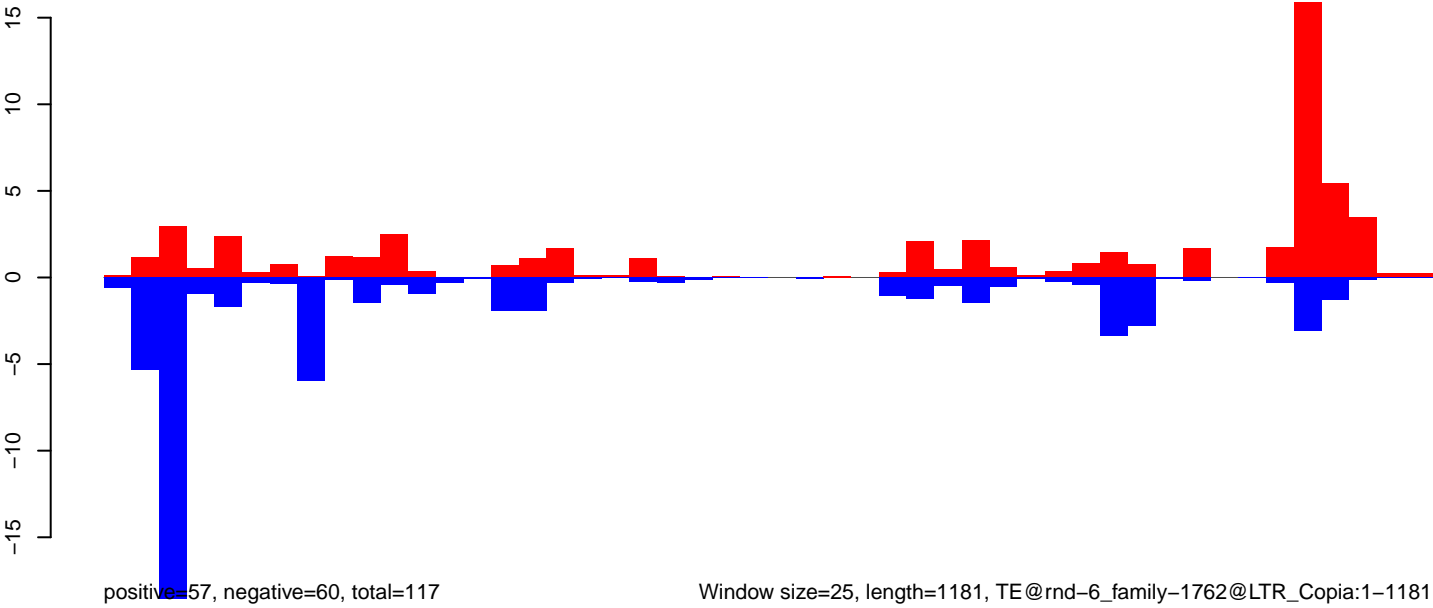

AeAlbo_CHIKV_9dpi.rep

Window size=25, length=1181, TE@rnd-6_family-1762@LTR_Copia:1-1181