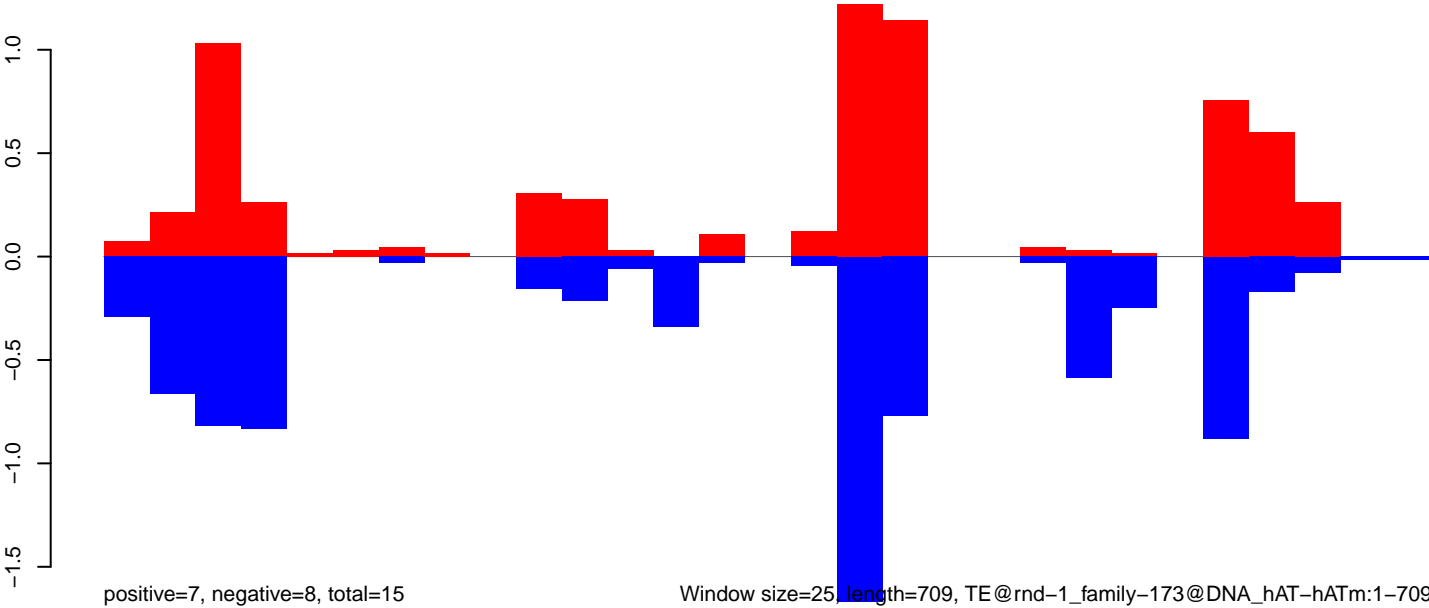

AeAlbo_CHIKV_9dpi.rep

Window size=25, length=709, TE@rnd-1_family-173@DNA_hAT-hATm:1-709

0 200 400 600