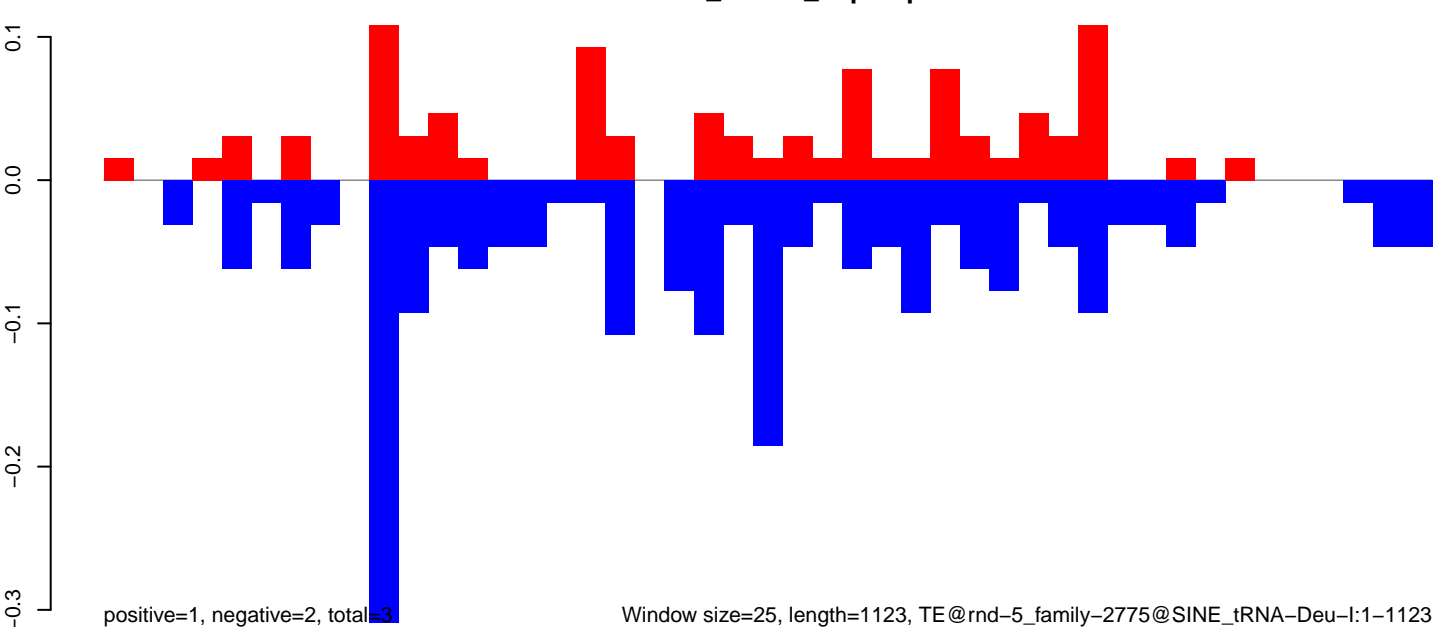

AeAlbo_CHIKV_9dpi.rep

positive=1, negative=2, total=3

Window size=25, length=1123, TE@rnd-5_family-2775@SINE_tRNA-Deu-l:1-1123

0 200 400 600 800 1000