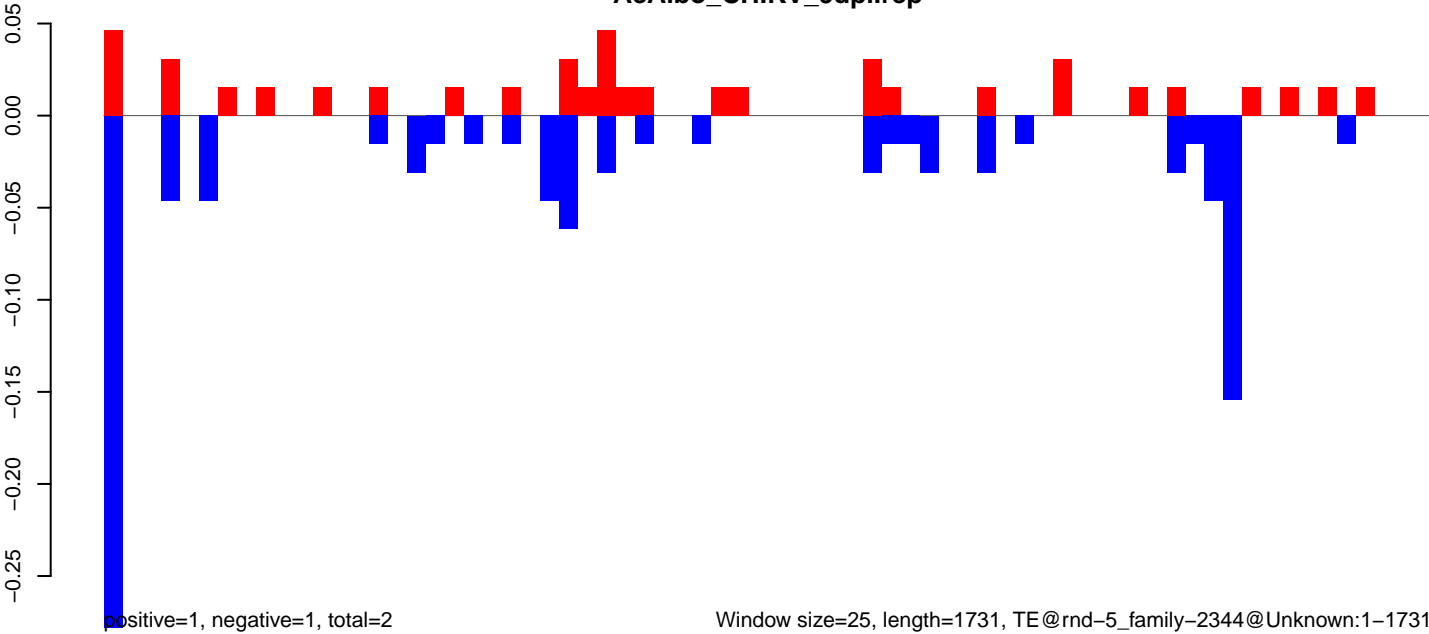

AeAlbo_CHIKV_9dpi.rep

Window size=25, length=1731, TE@rnd-5_family-2344@Unknown:1-1731