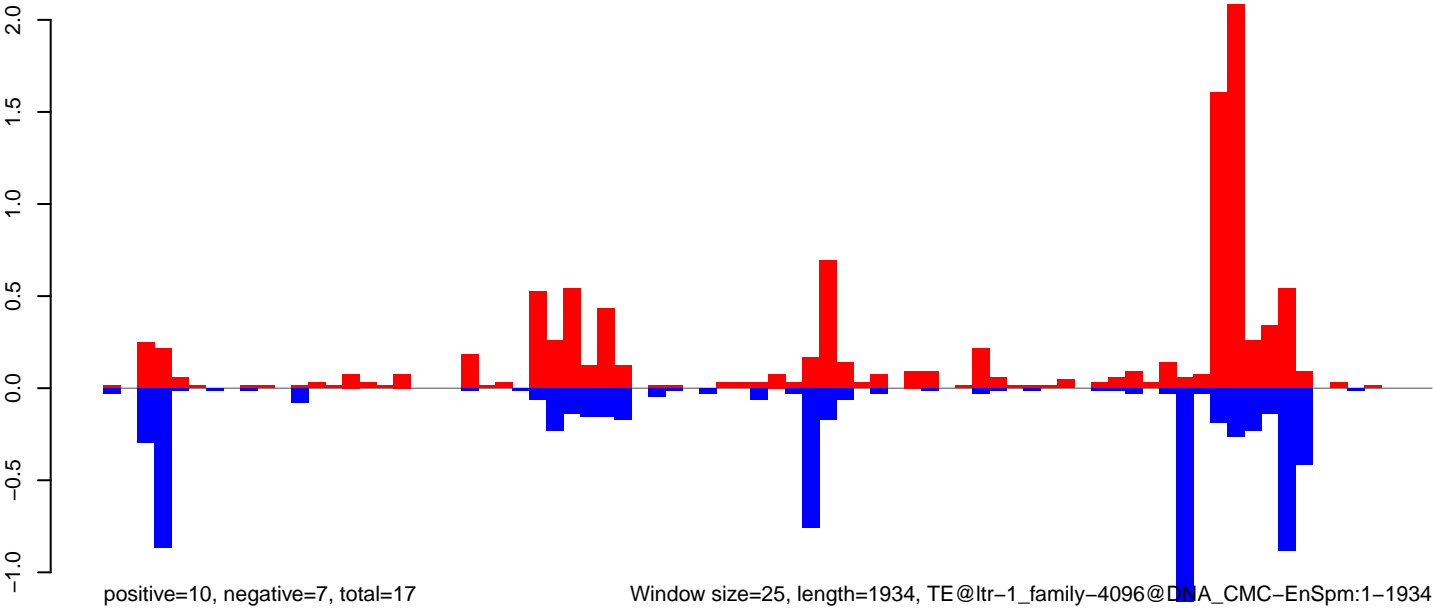

AeAlbo_CHIKV_9dpi.rep

Window size=25, length=1934, TE@ltr-1_family-4096@DNA_CMC-EnSpm:1-1934