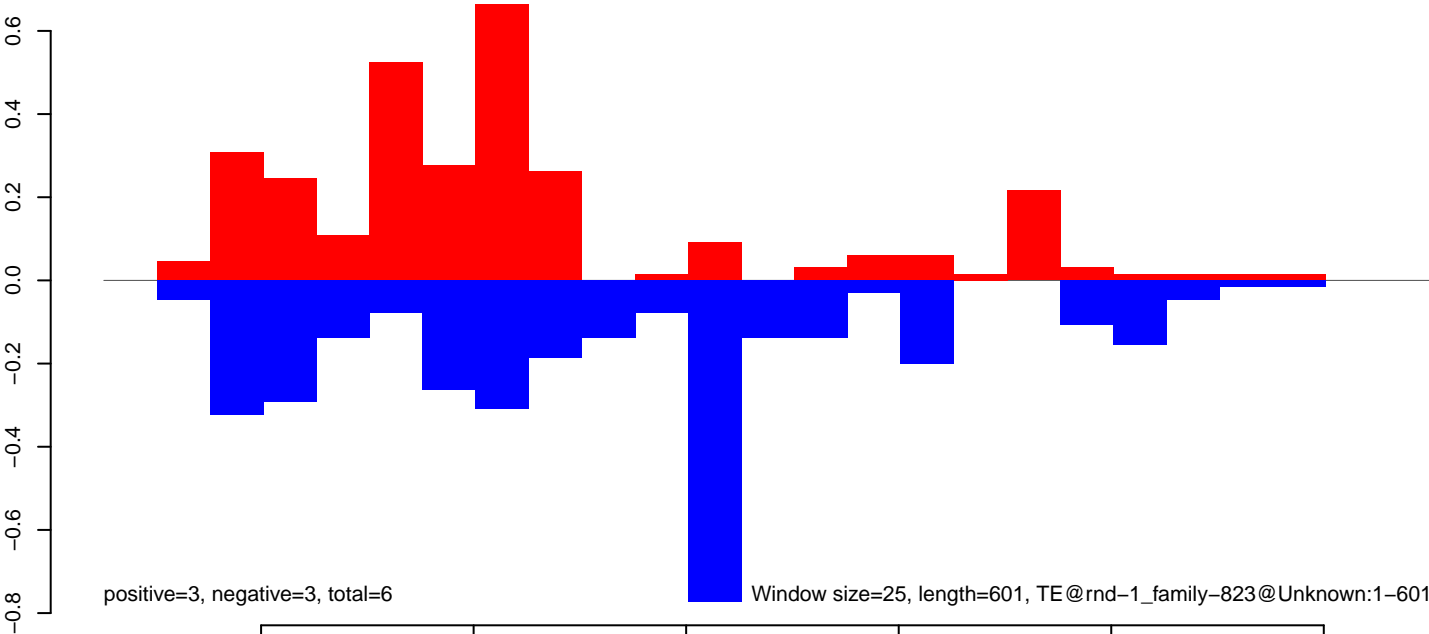

AeAlbo_CHIKV_9dpi.rep

positive=3, negative=3, total=6

Window size=25, length=601, TE@rnd-1_family-823@Unknown:1-601