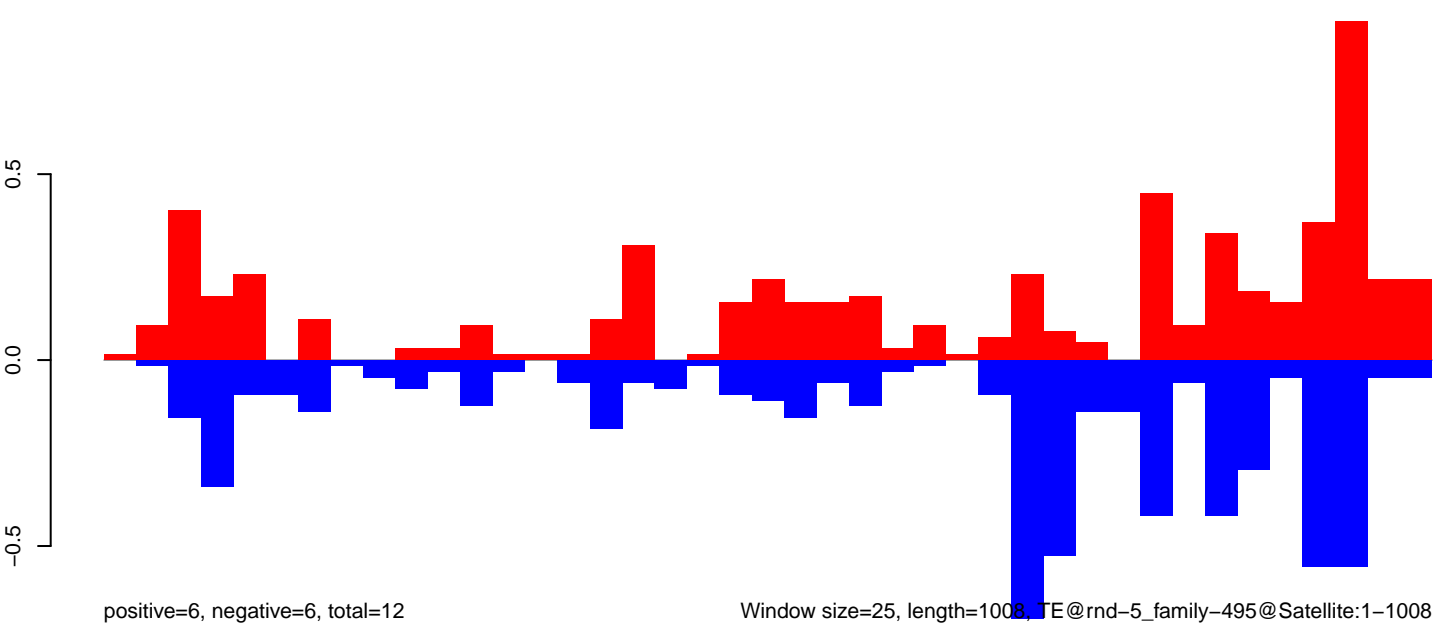

AeAlbo_CHIKV_9dpi.rep

Window size=25, length=1008, TE@rnd-5_family-495@Satellite:1-1008

0 200 400 600 800 1000