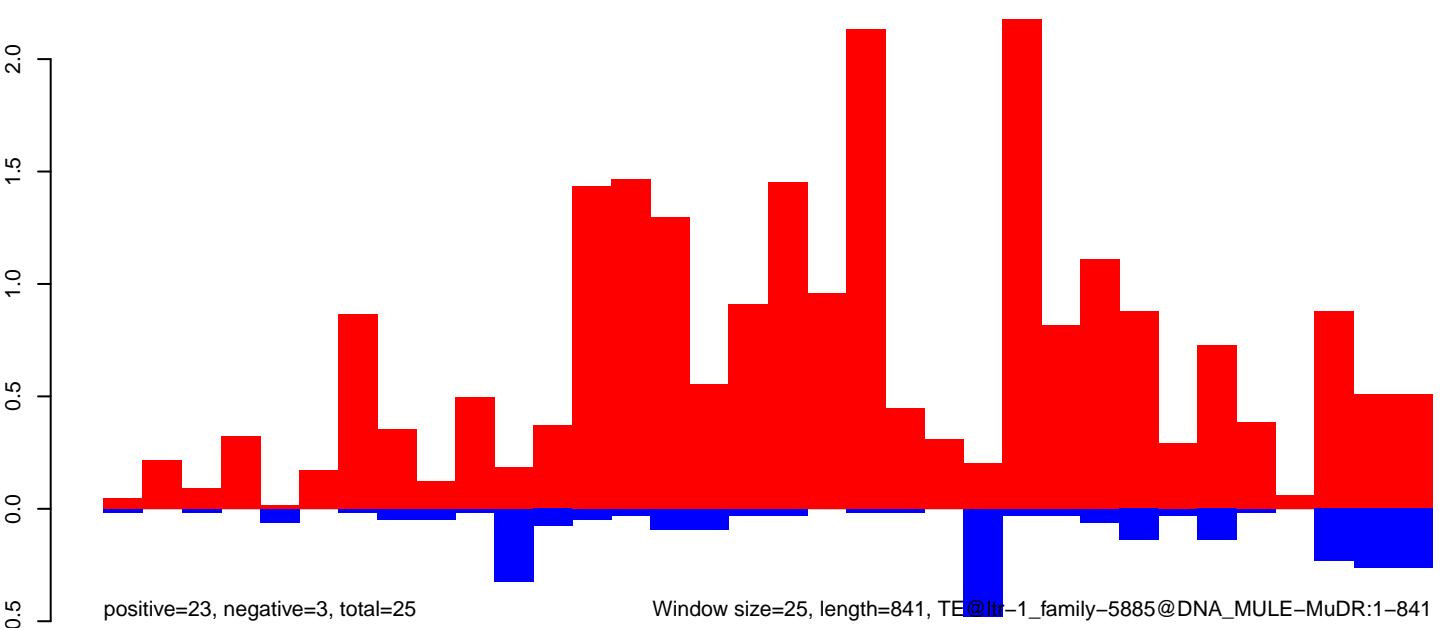

AeAlbo_CHIKV_9dpi.rep

Window size=25, length=841, TE@ltr-1_family-5885@DNA_MULE-MuDR:1-841