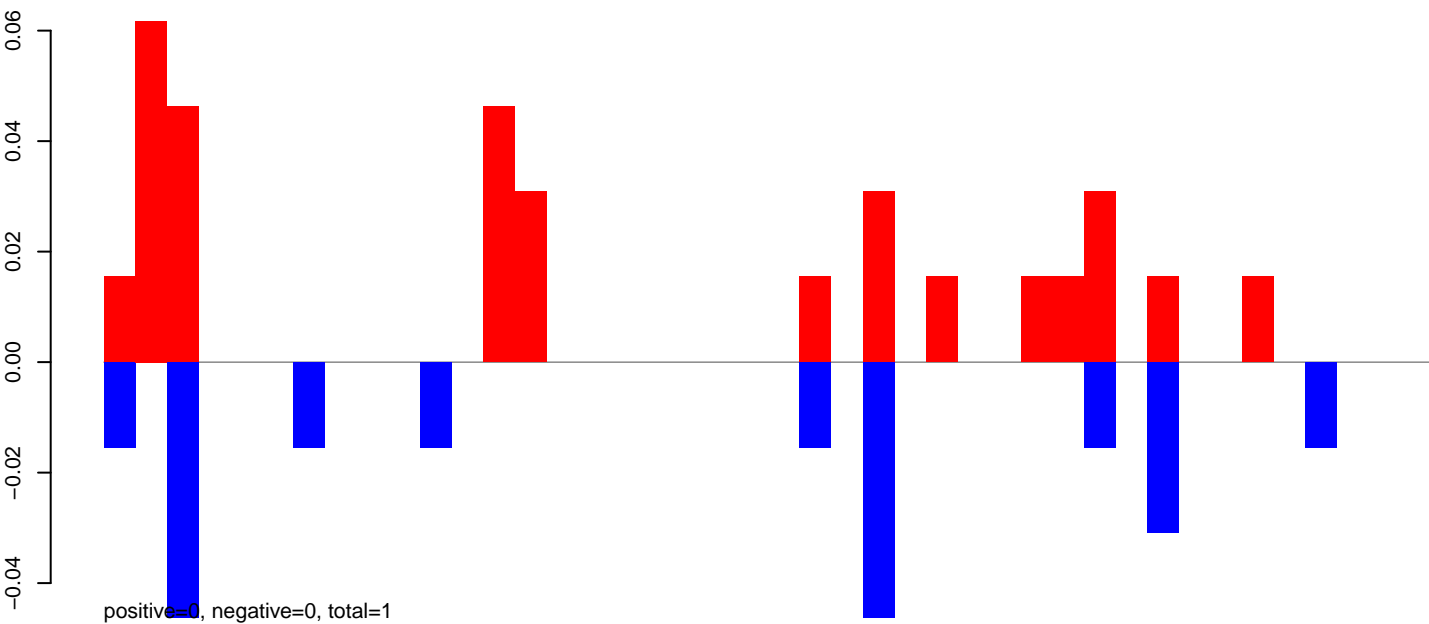

AeAlbo_CHIKV_9dpi.18_23.rep