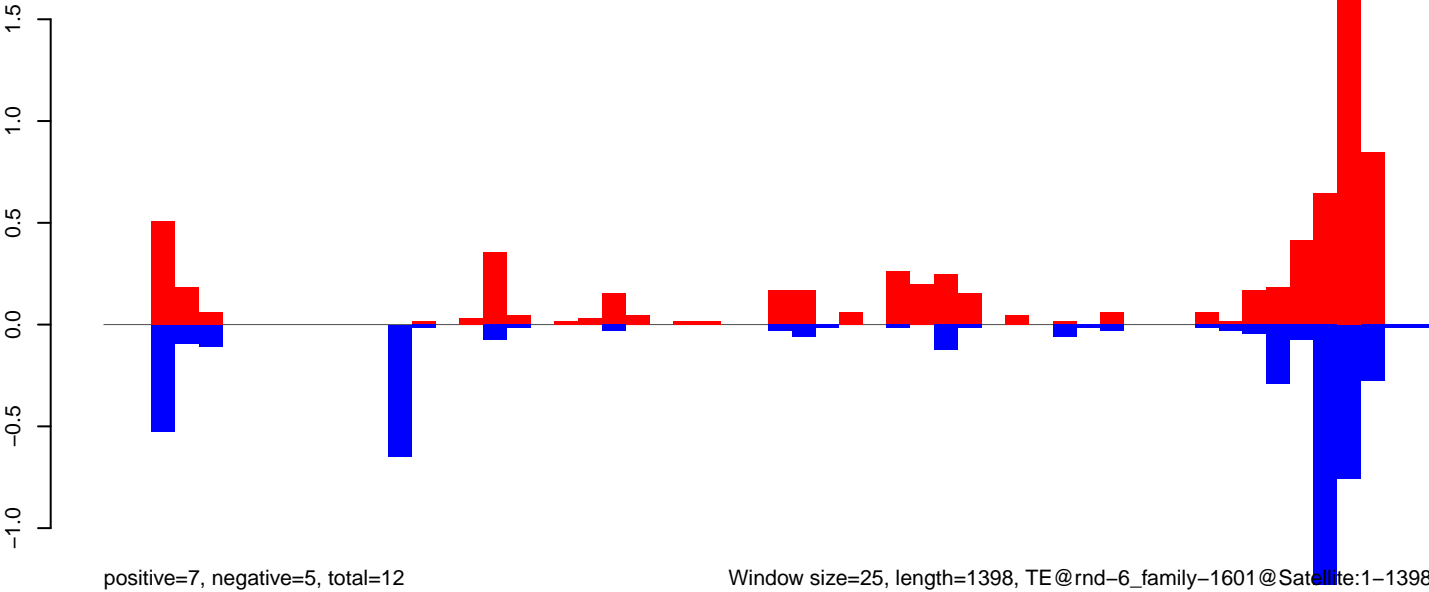

AeAlbo_CHIKV_9dpi.rep

Window size=25, length=1398, TE@rnd-6_family-1601@Satellite:1-1398