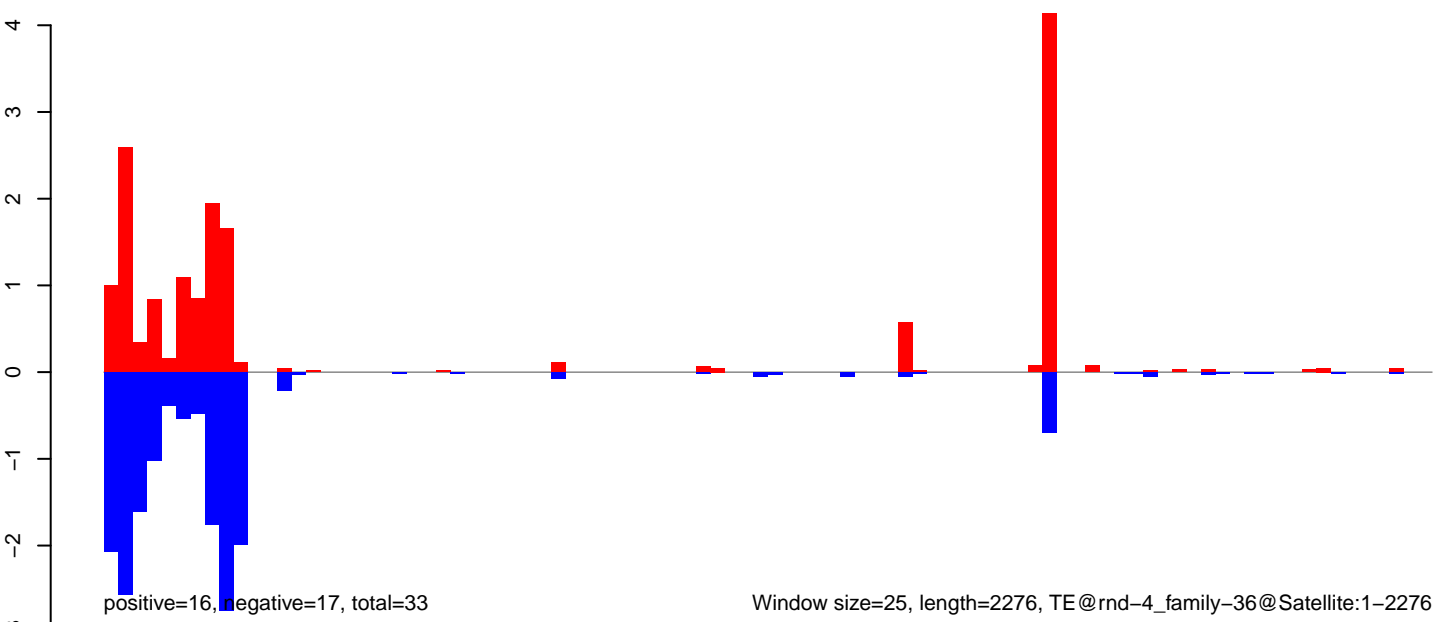

AeAlbo_CHIKV_9dpi.rep

Window size=25, length=2276, TE@rnd-4_family-36@Satellite:1-2276