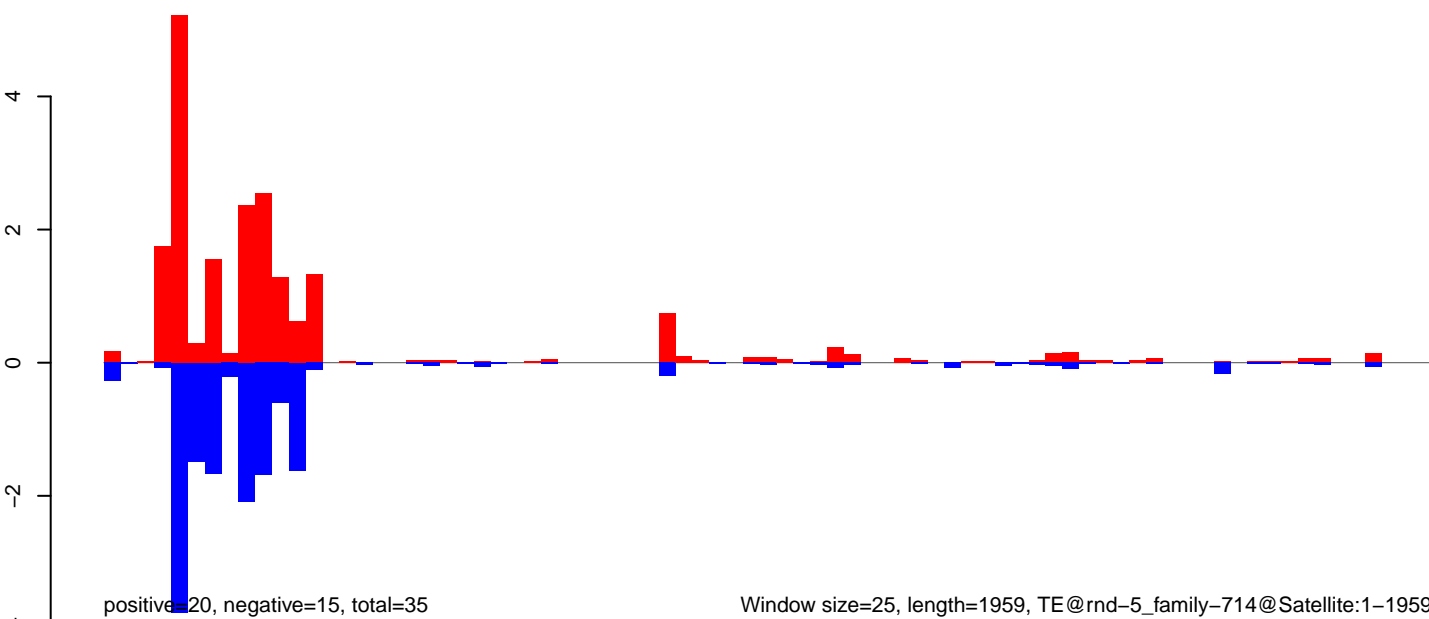

AeAlbo_CHIKV_9dpi.18_23.rep

AeAlbo_CHIKV_9dpi.rep