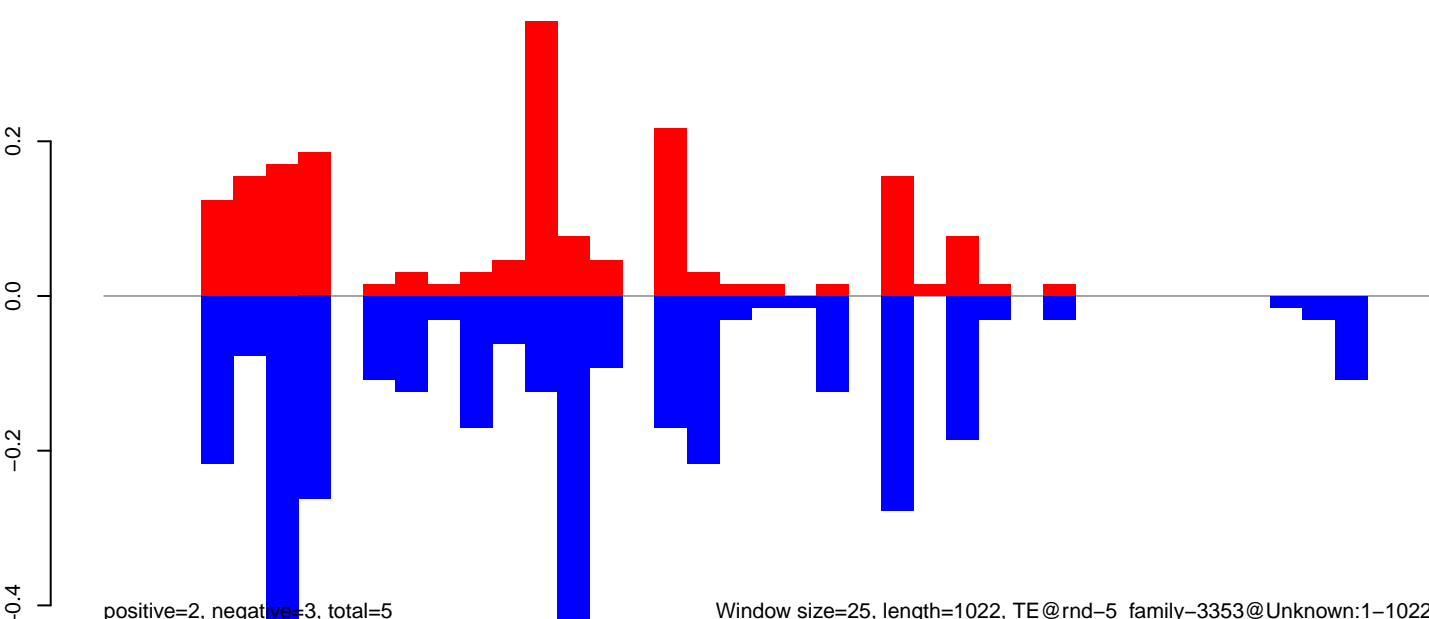

AeAlbo_CHIKV_9dpi.rep

positive=2, negative=3, total=5

Window size=25, length=1022, TE@rnd-5_family-3353@Unknown:1-1022

0 200 400 600 800 1000