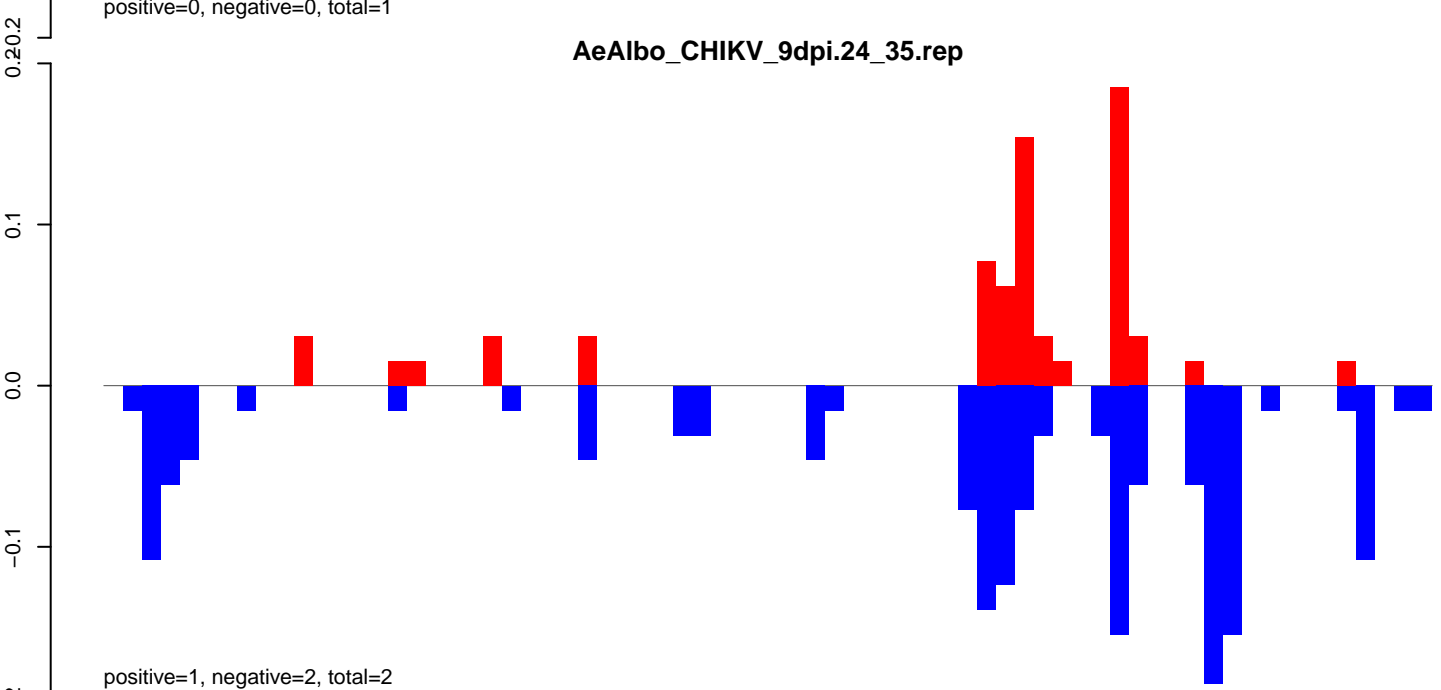

AeAlbo\_CHIKV\_9dpi.rep

Window size=25, length=1748, TE@rnd-1\_family-1799@LTR\_Gypsy:1-1748