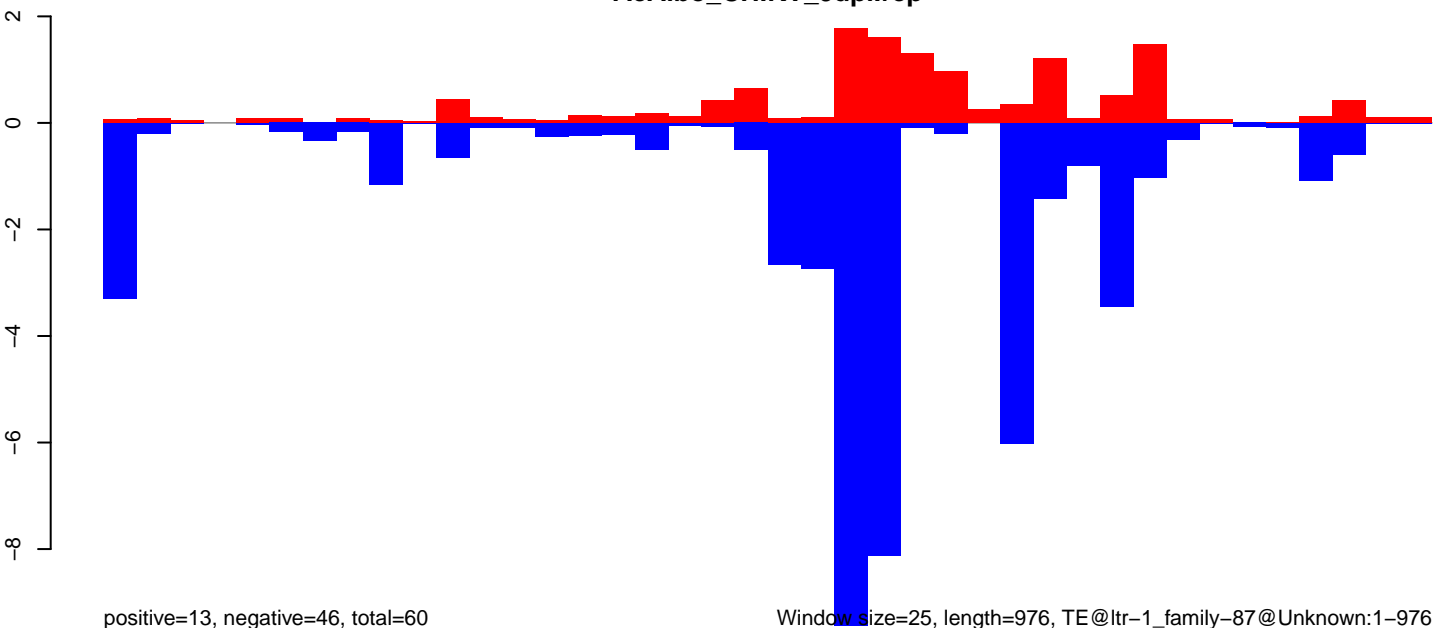

AeAlbo_CHIKV_9dpi.rep

positive=13, negative=46, total=60

Window size=25, length=976, TE@ltr-1_family-87@Unknown:1-976