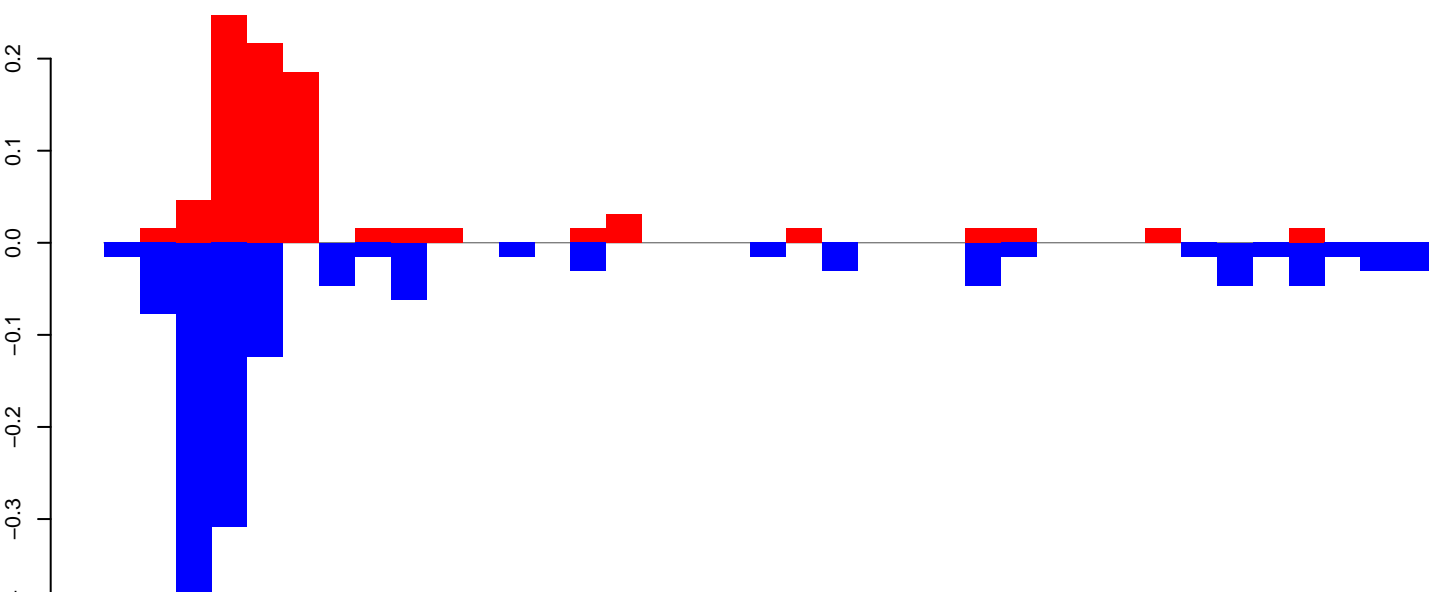

AeAlbo_CHIKV_9dpi.rep

positive=1, negative=1, total=2

Window size=25, length=920, TE@ltr-1_family-5553@Unknown:1-920

0 200 400 600 800