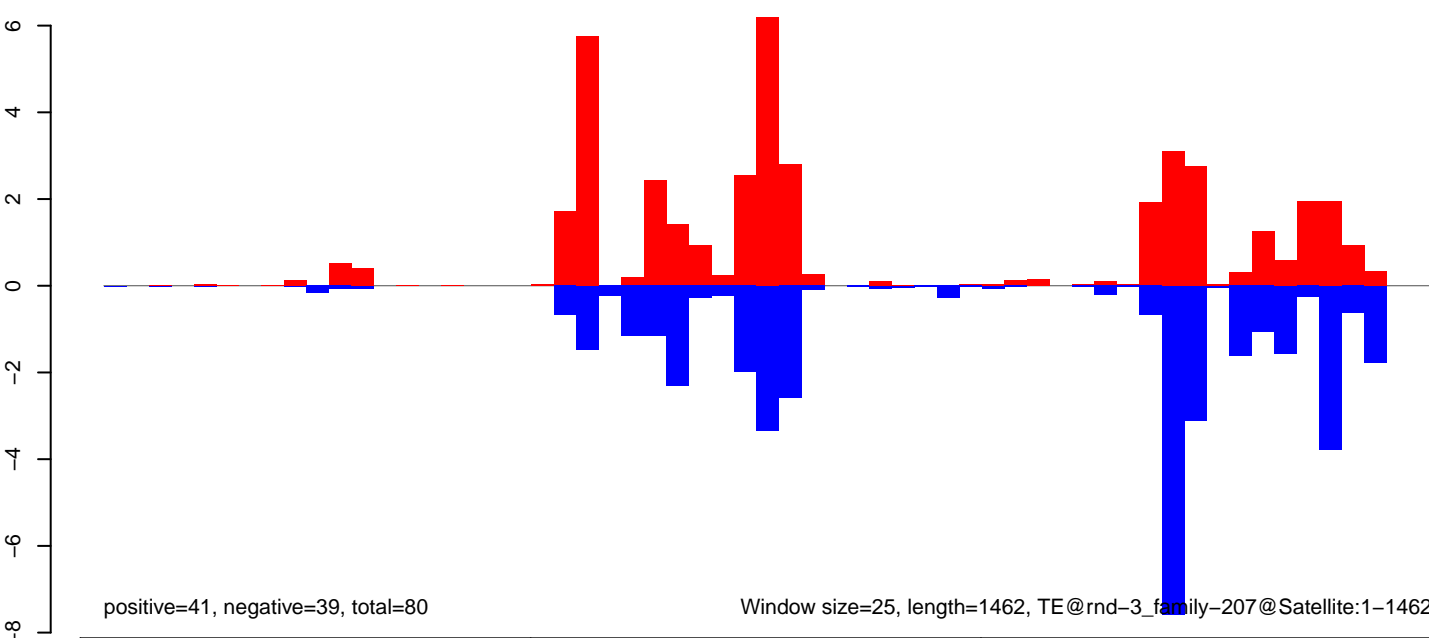

AeAlbo_CHIKV_9dpi.rep

positive=41, negative=39, total=80

Window size=25, length=1462, TE@rnd-3_family-207@Satellite:1-1462