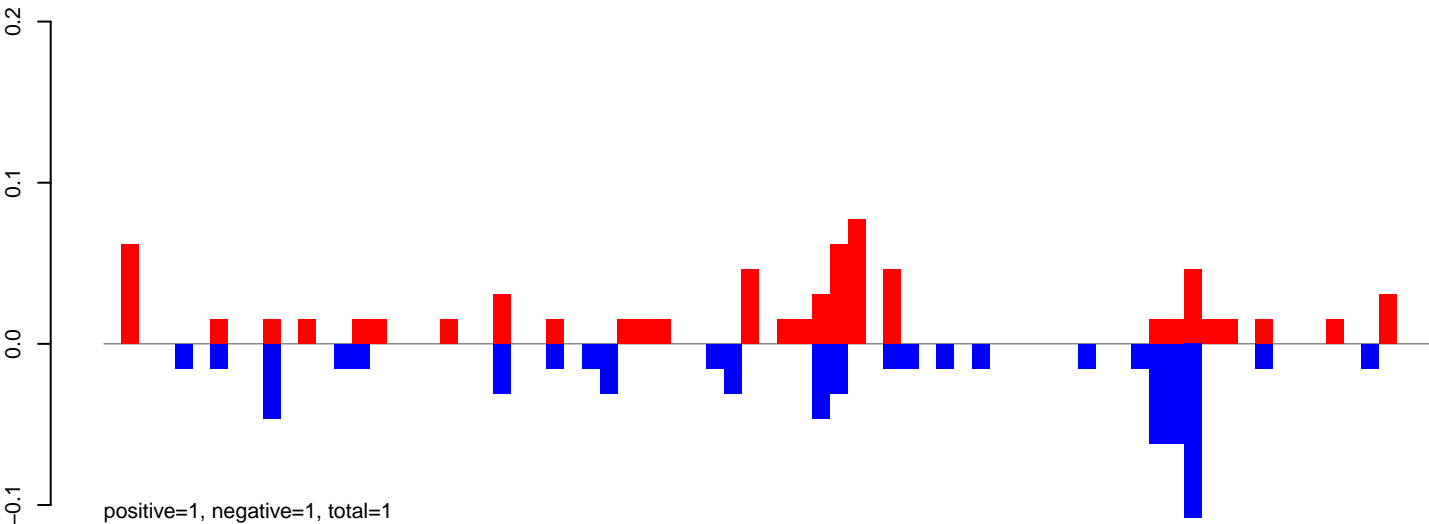

AeAlbo_CHIKV_9dpi.18_23.rep

AeAlbo_CHIKV_9dpi.24_35.rep