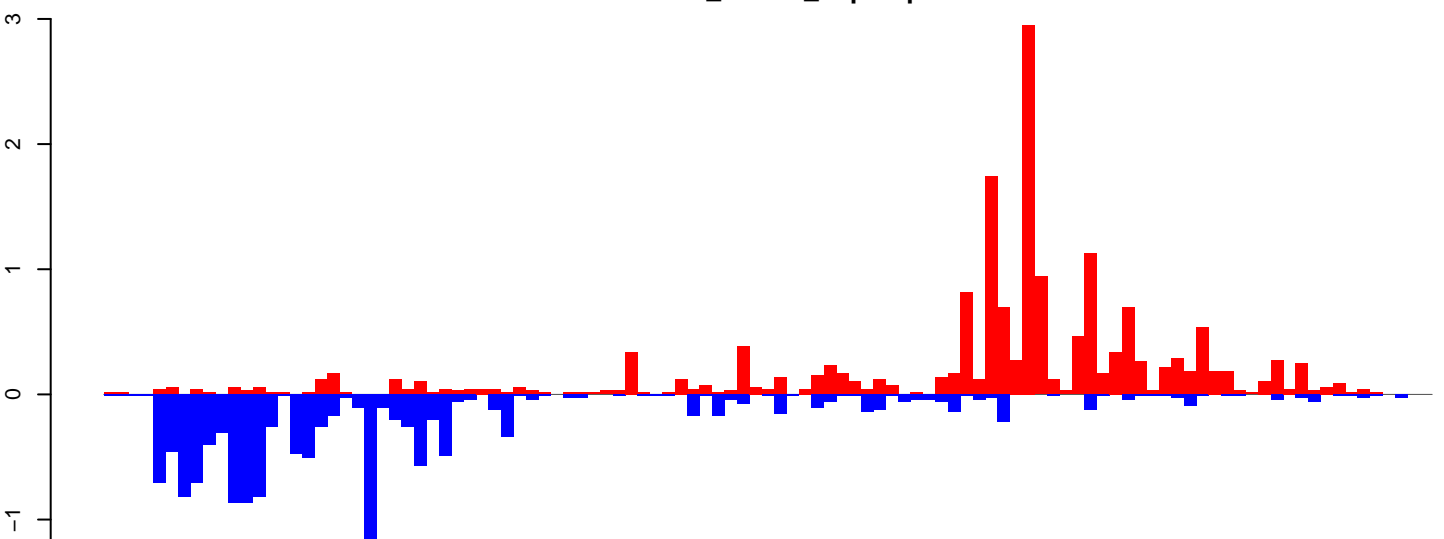

AeAlbo_CHIKV_9dpi.rep

positive=17, negative=15, total=32

Window size=25, length=2671, TE@ltr-1_family-3572@LTR_Gypsy:1-2671