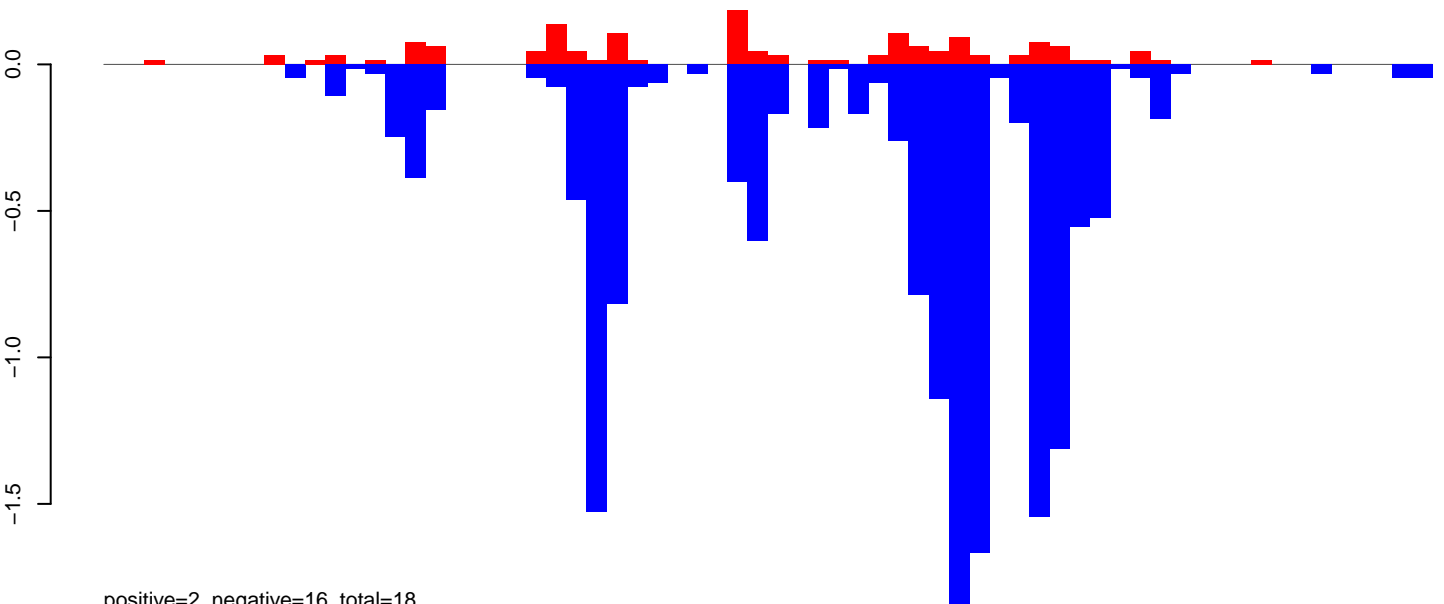

AeAlbo_CHIKV_9dpi.24_35.rep

positive=2, negative=16, total=18