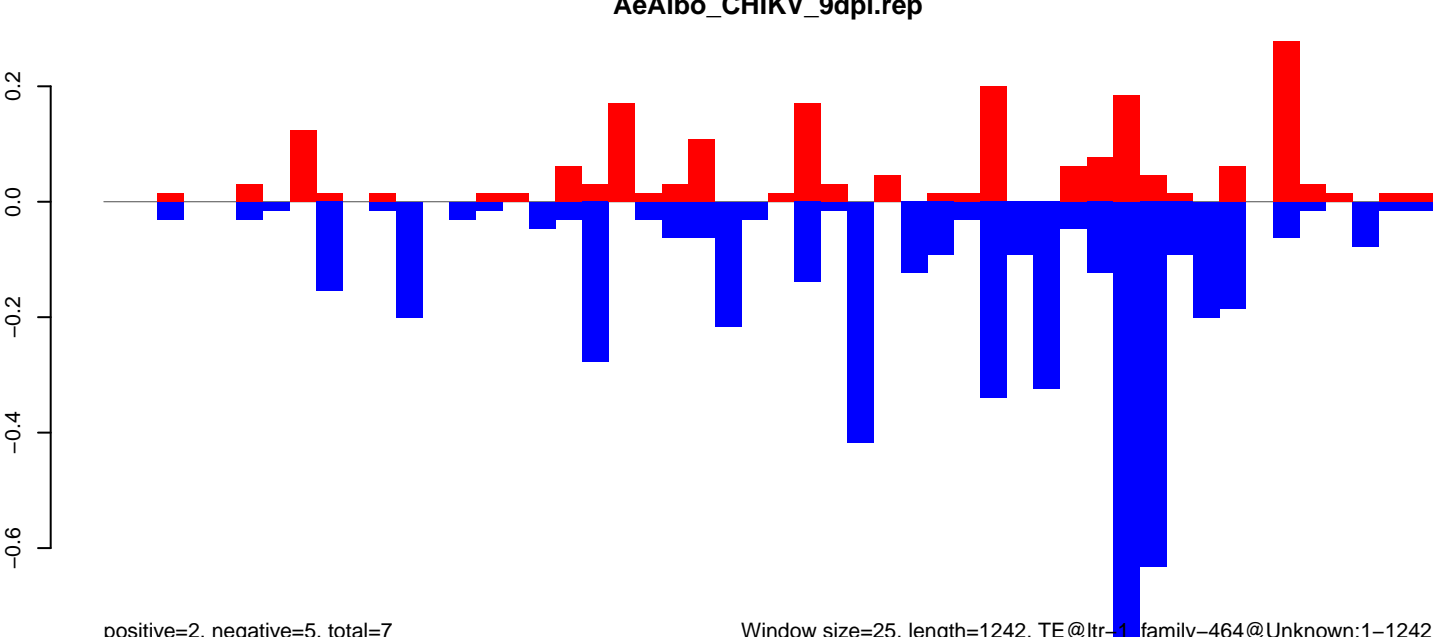

AeAlbo_CHIKV_9dpi.rep

positive=2, negative=5, total=7

Window size=25, length=1242, TE@ltr-1 family-464@Unknown:1-1242

0 200 400 600 800 1000 1200