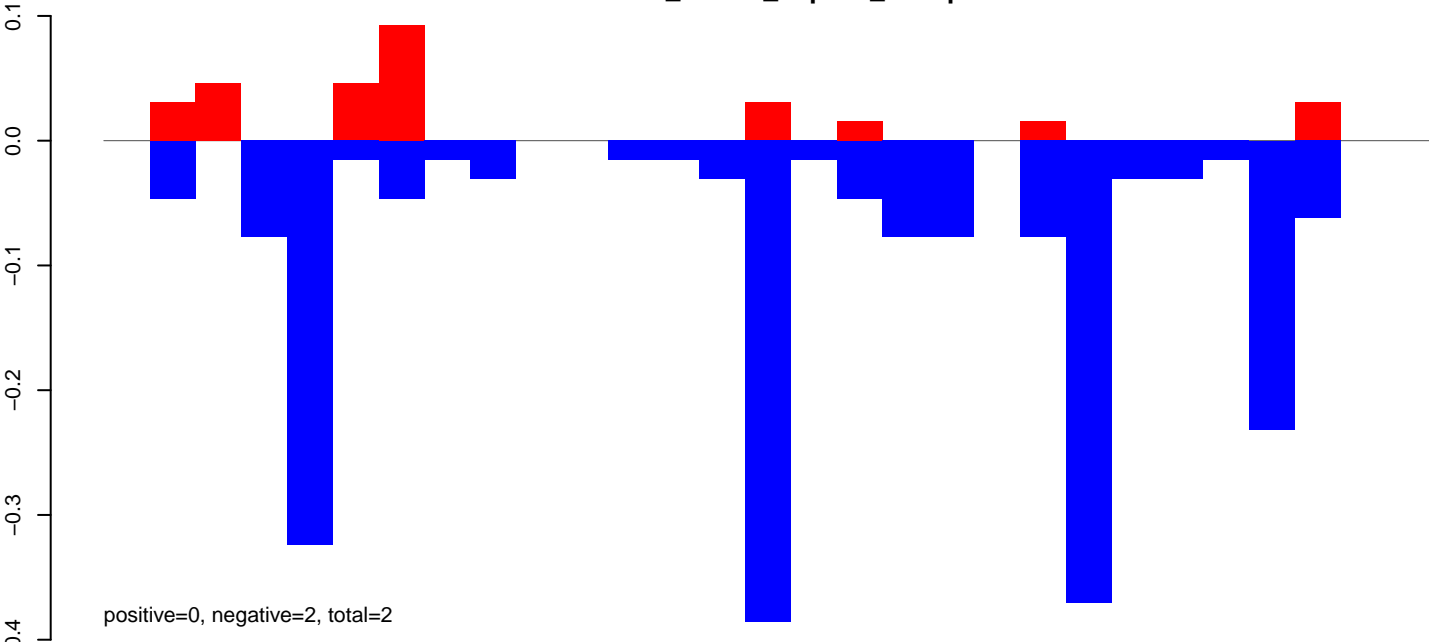

AeAlbo_CHIKV_9dpi.24_35.rep