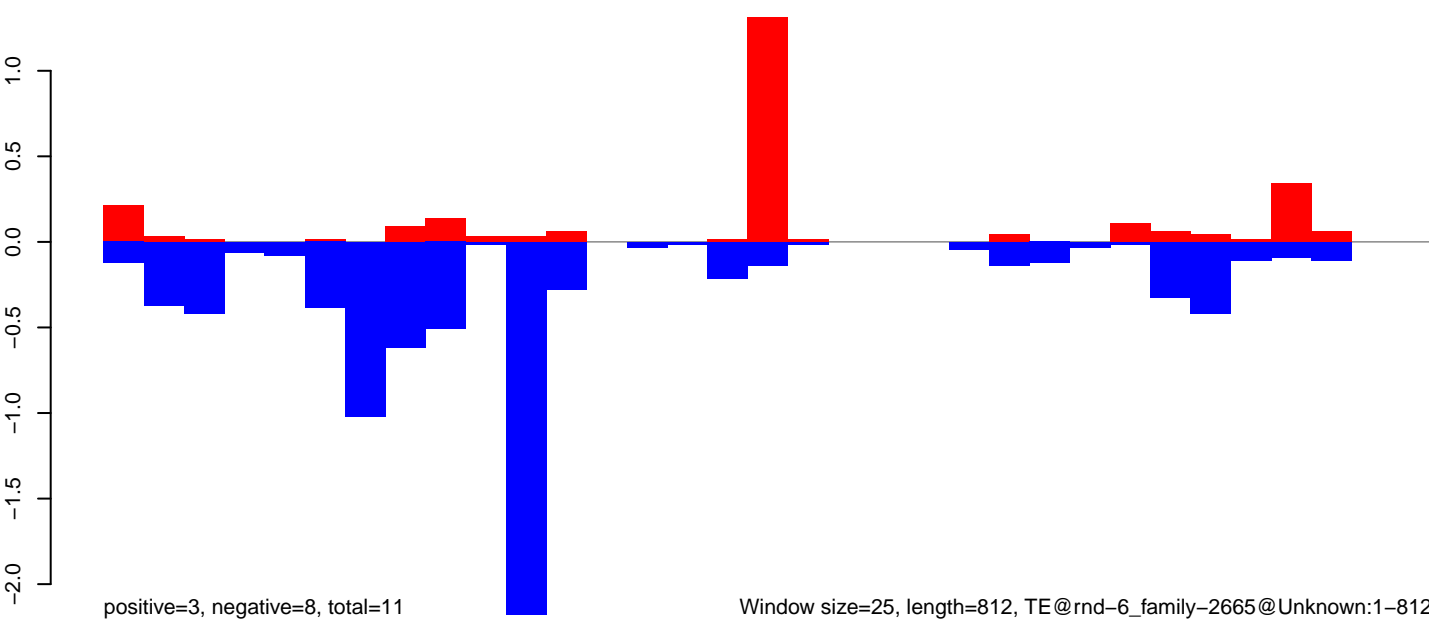

AeAlbo_CHIKV_9dpi.rep

Window size=25, length=812, TE@rnd-6_family-2665@Unknown:1-812

0 200 400 600 800