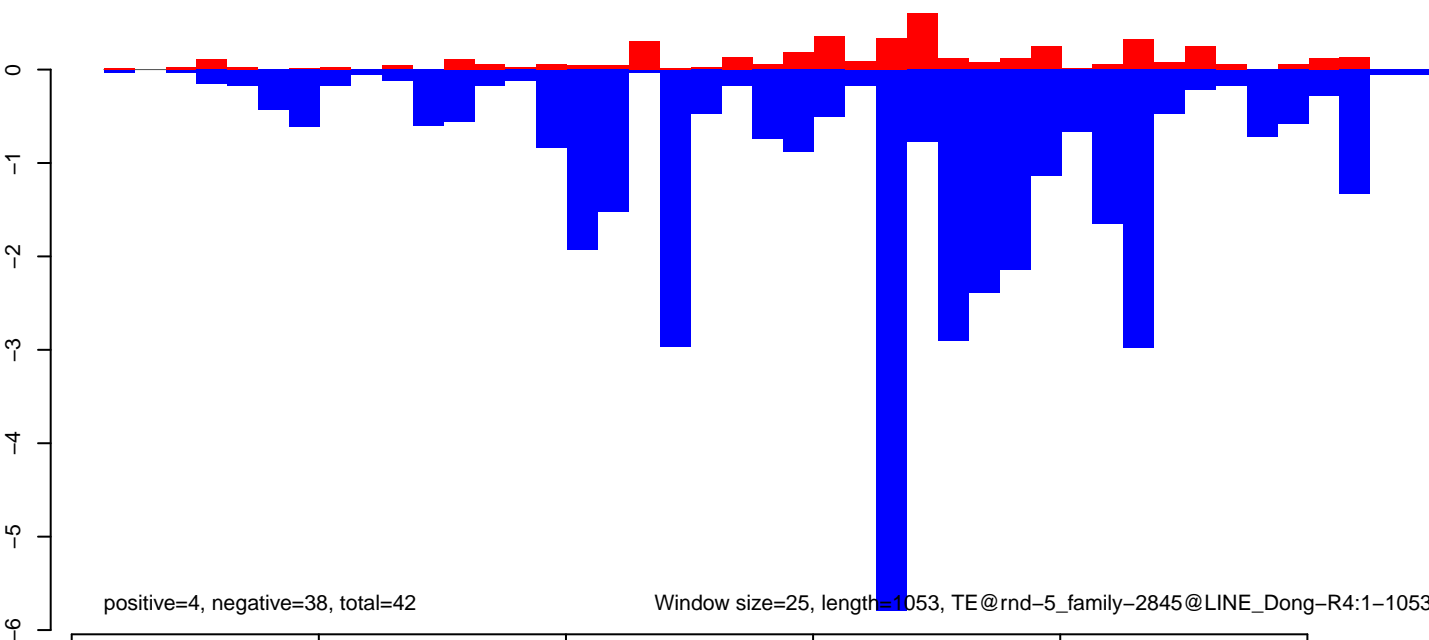

AeAlbo_CHIKV_9dpi.rep

positive=4, negative=38, total=42

Window size=25, length=1053, TE@rnd-5_family-2845@LINE_Dong-R4:1-1053