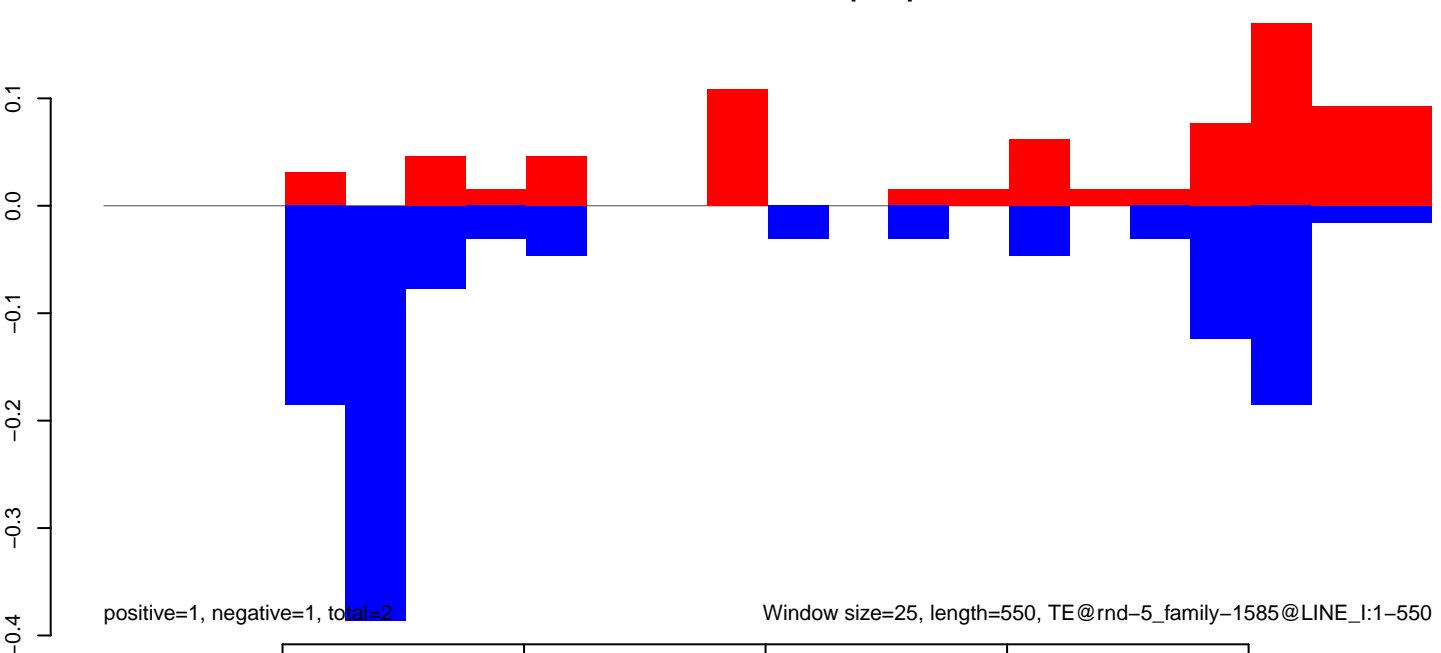

AeAlbo_CHIKV_9dpi.rep

Window size=25, length=550, TE@rnd-5_family-1585@LINE_I:1-550