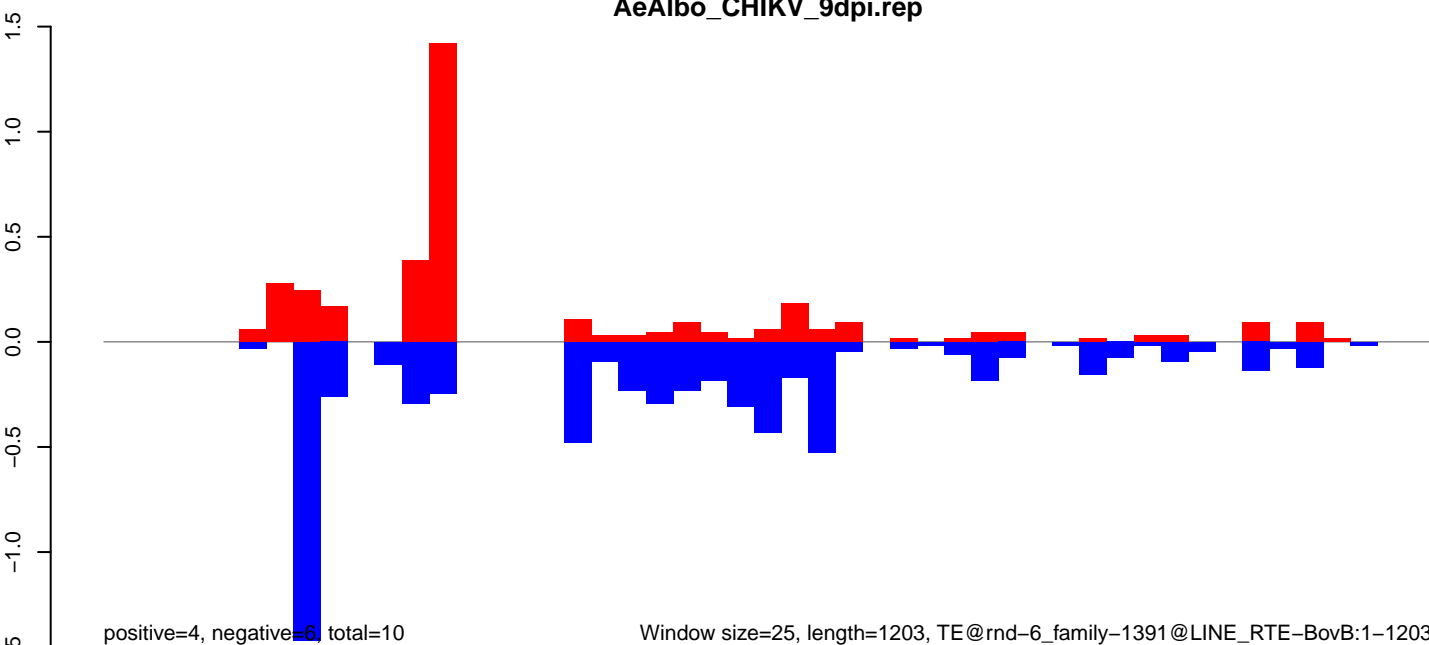

AeAlbo_CHIKV_9dpi.rep

Window size=25, length=1203, TE@rnd-6_family-1391@LINE RTE-BovB:1-1203