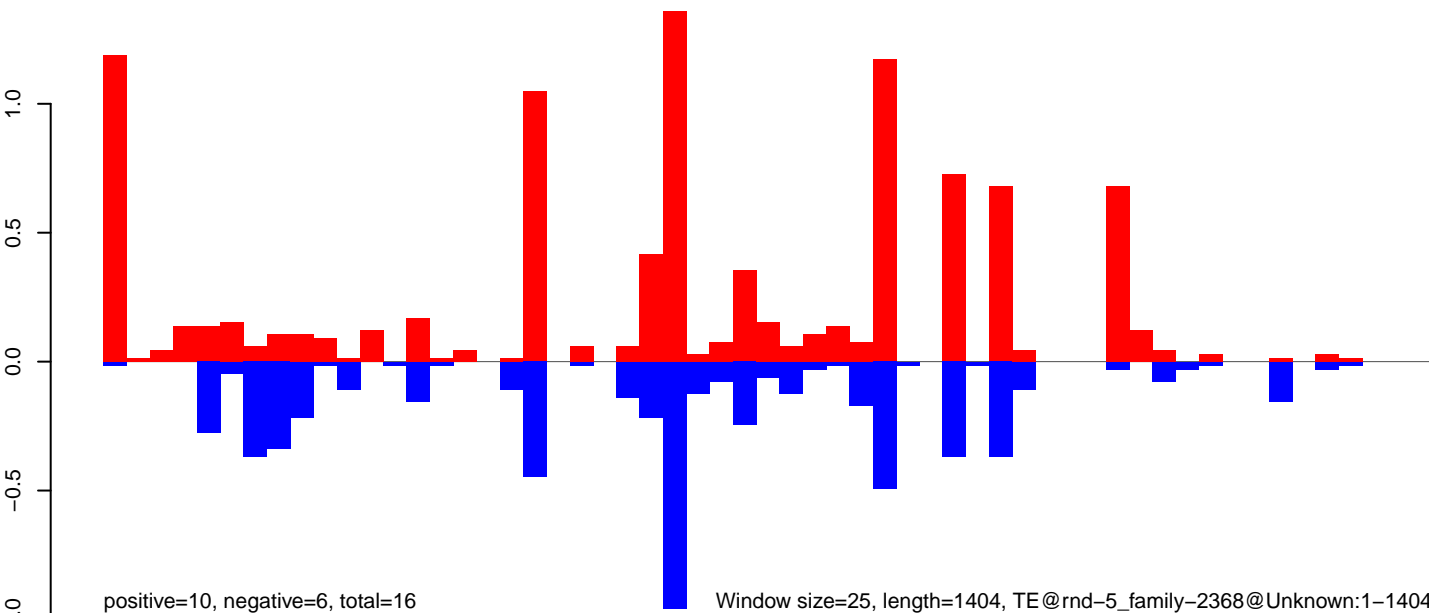

AeAlbo_CHIKV_9dpi.rep

Window size=25, length=1404, TE@rnd-5_family-2368@Unknown:1-1404