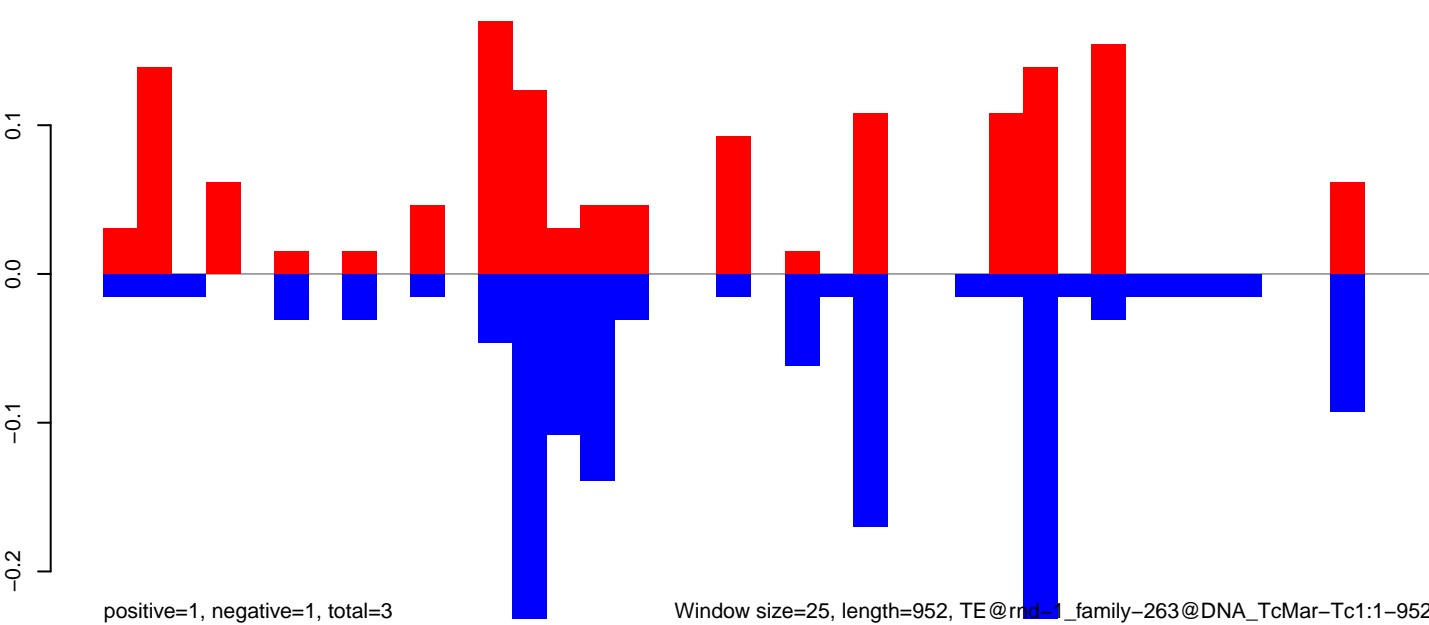

AeAlbo_CHIKV_9dpi.rep

Window size=25, length=952, TE@rnd_1_family-263@DNA_TcMar-Tc1:1-952

0 200 400 600 800 1000