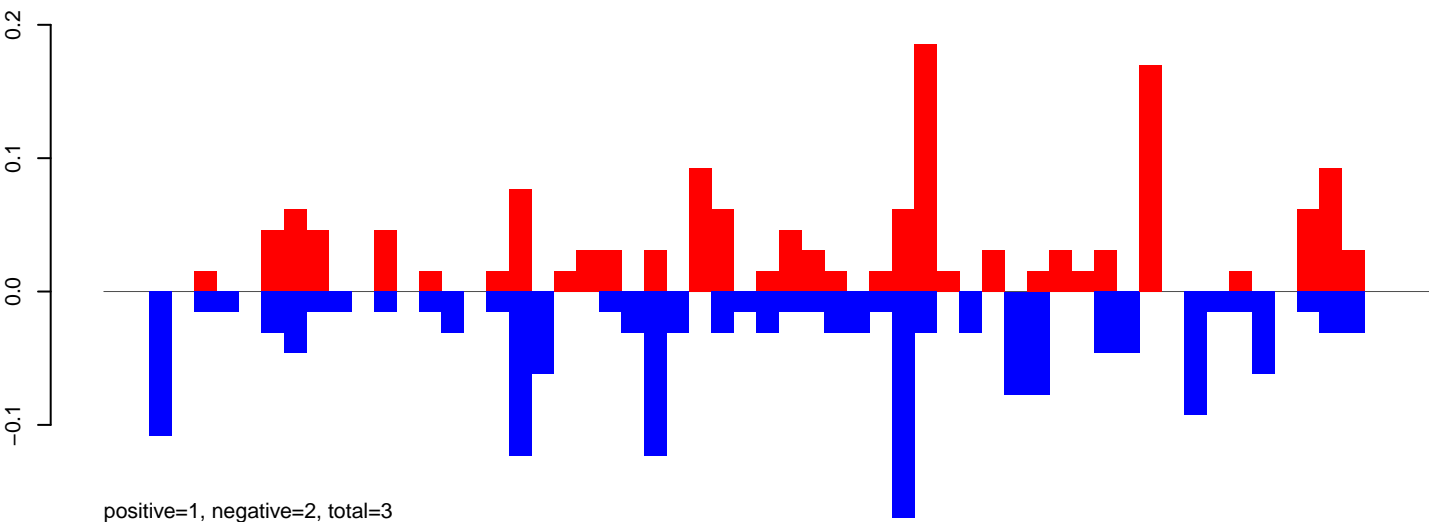

Window size=25, length=4419, TE@rnd-4\_family-141@LINE\_L1:1-4419

0 1000 2000 3000 4000

AeAlbo\_CHIKV\_9dpi.18\_23.rep

AeAlbo\_CHIKV\_9dpi.24\_35.rep

AeAlbo\_CHIKV\_9dpi.rep

Window size=25, length=1459, TE@rnd-1\_family-392@Unknown:1-1459