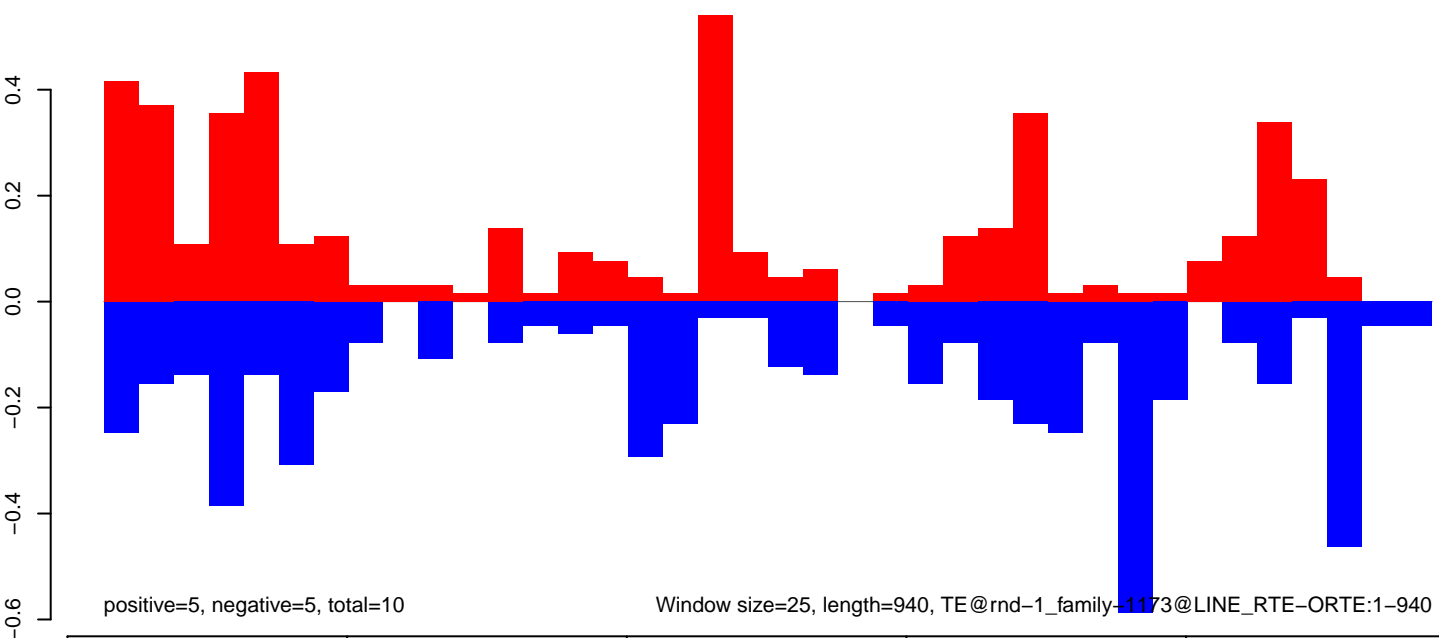

AeAlbo_CHIKV_9dpi.rep

Window size=25, length=940, TE@rnd-1_family-1173@LINE RTE-ORTE:1-940