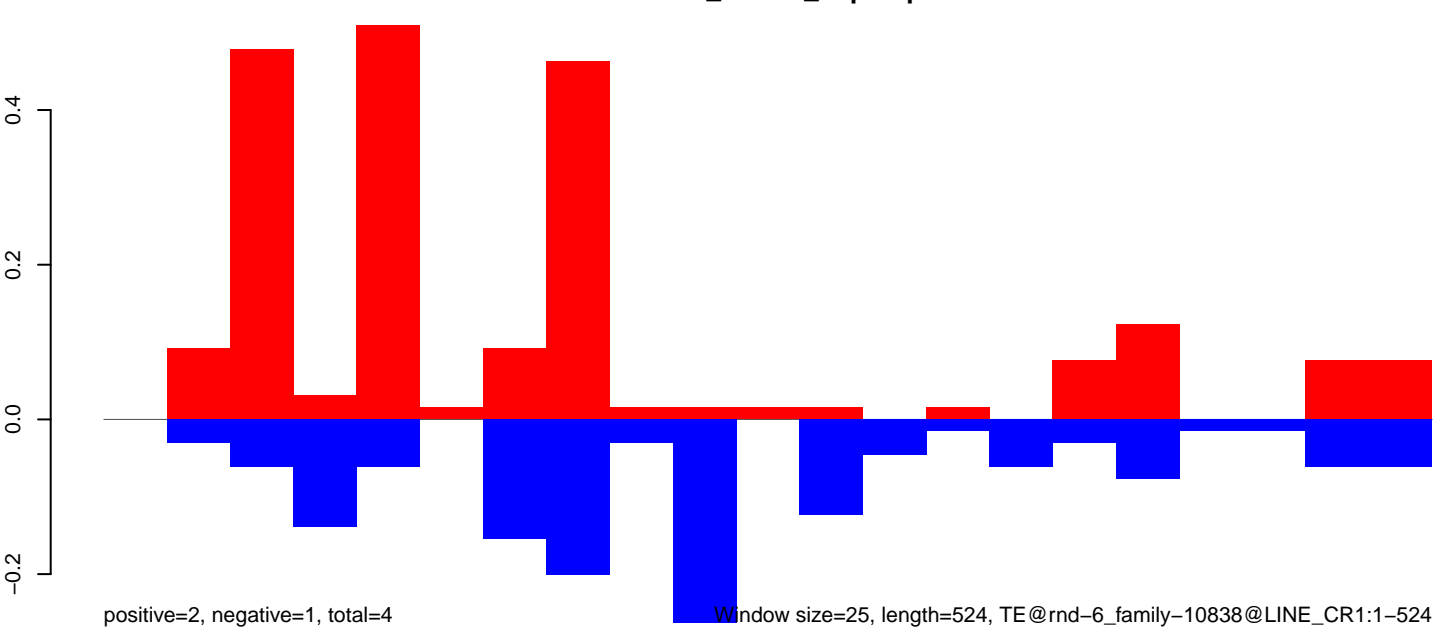

Window size=25, length=524, TE@rnd-6\_family-10838@LINE\_CR1:1-524

AeAlbo\_CHIKV\_9dpi.18\_23.rep

AeAlbo\_CHIKV\_9dpi.24\_35.rep

AeAlbo\_CHIKV\_9dpi.rep

Window size=25, length=758, TE@rnd-5\_family-576@Unknown:1-758