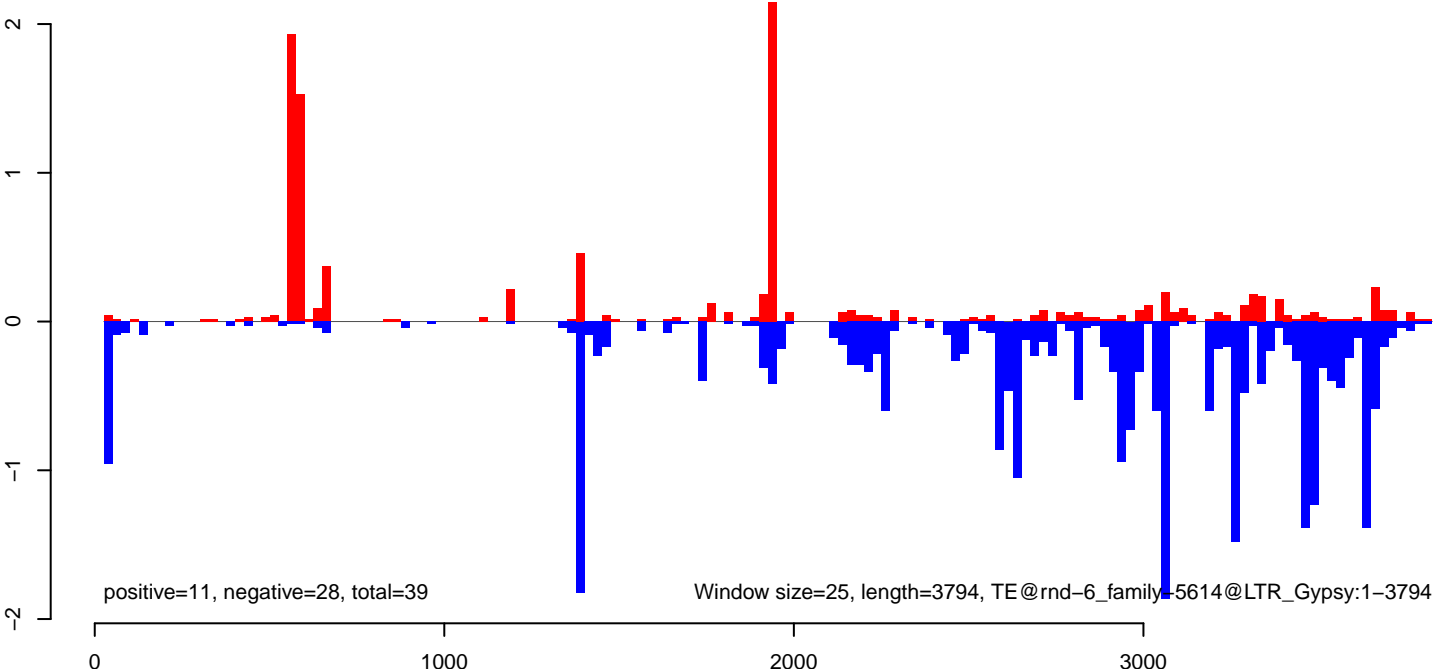

AeAlbo_CHIKV_9dpi.rep

positive=11, negative=28, total=39

Window size=25, length=3794, TE@rnd-6_family-5614@LTR_Gypsy:1-3794