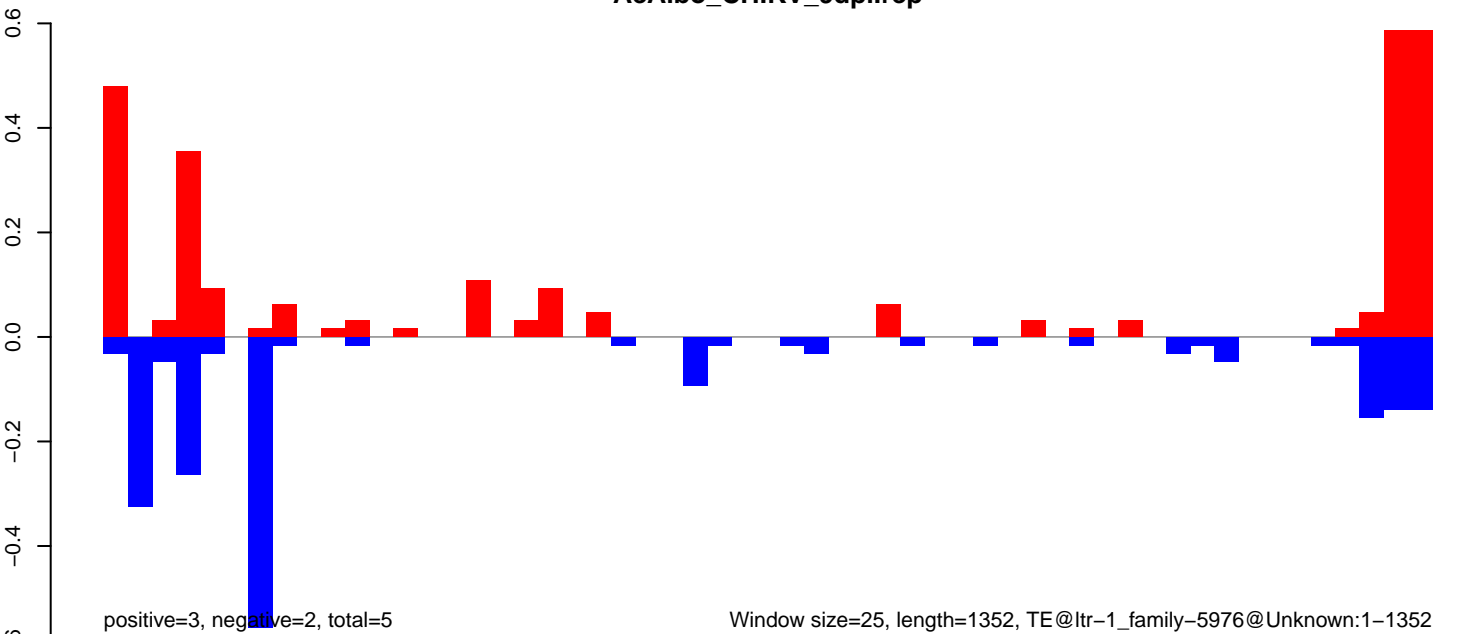

AeAlbo_CHIKV_9dpi.rep

Window size=25, length=1352, TE@ltr-1_family-5976@Unknown:1-1352