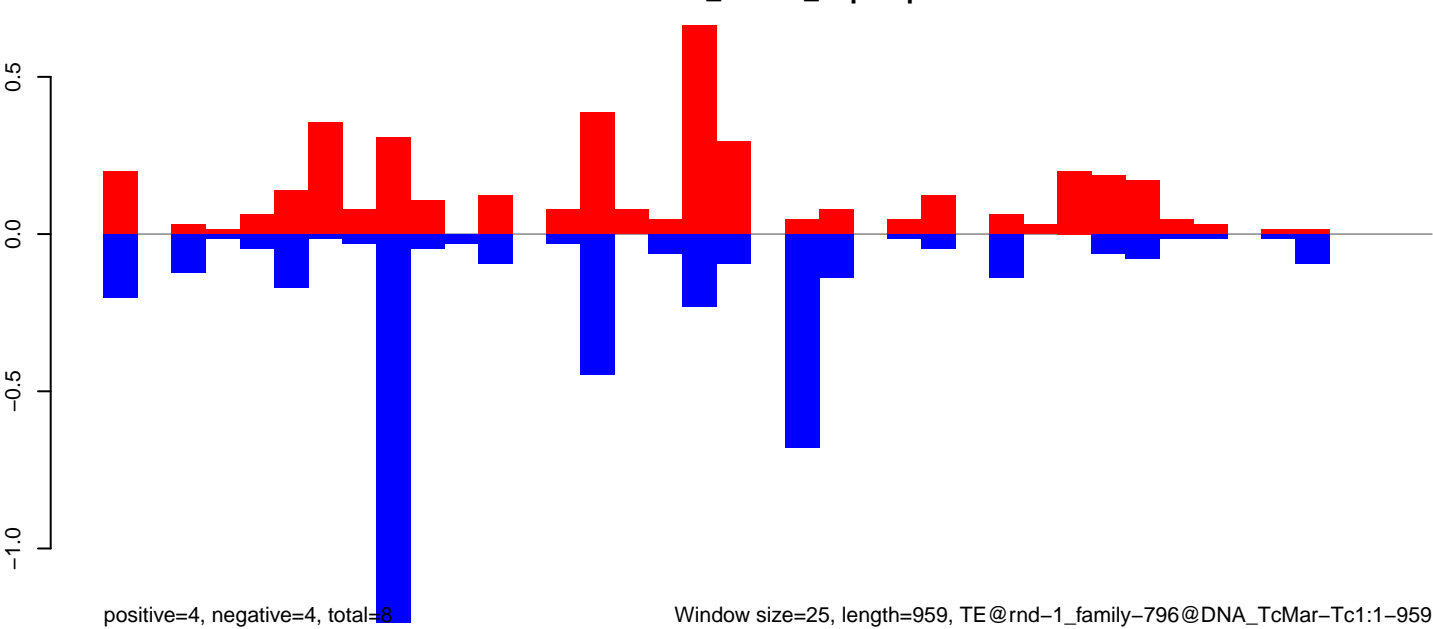

AeAlbo_CHIKV_9dpi.rep

Window size=25, length=959, TE@rnd-1_family-796@DNA_TcMar-Tc1:1-959

0 200 400 600 800 1000