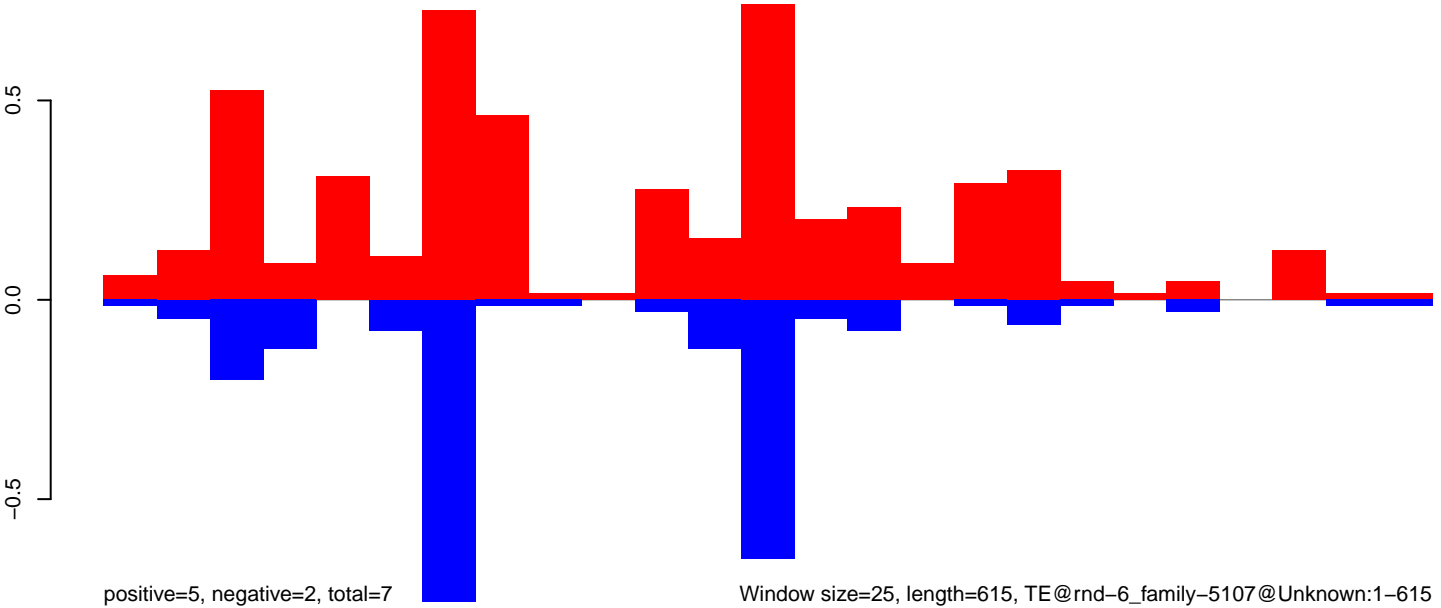

AeAlbo_CHIKV_9dpi.rep