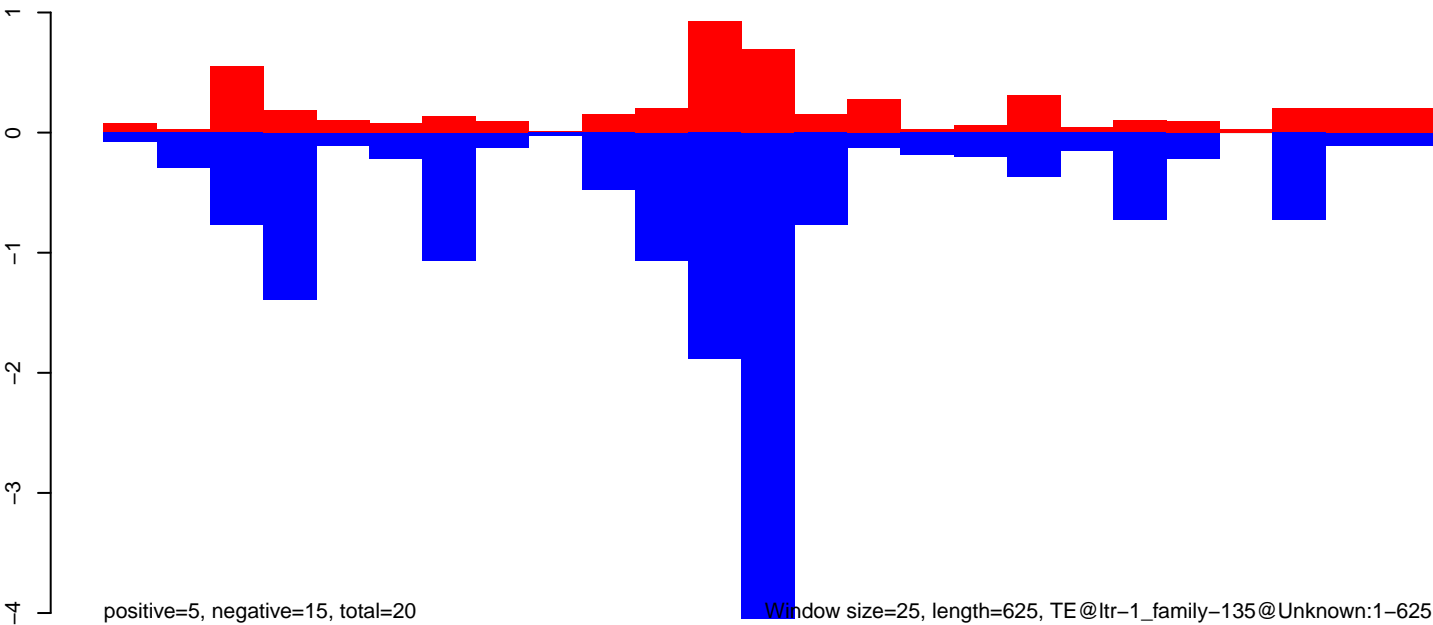

AeAlbo_CHIKV_9dpi.rep

positive=5, negative=15, total=20

Window size=25, length=625, TE@ltr-1_family-135@Unknown:1-625