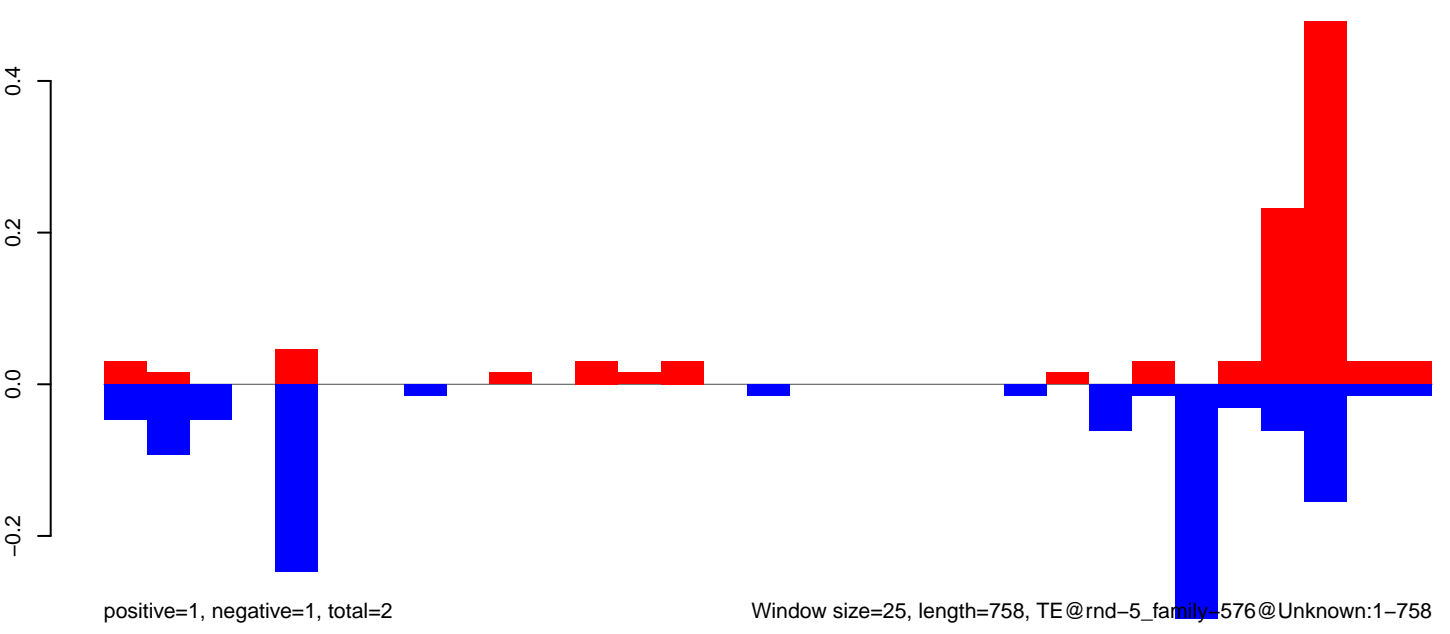

Window size=25, length=524, TE@rnd-6\_family-10838@LINE\_CR1:1-524

AeAlbo\_CHIKV\_9dpi.18\_23.rep

AeAlbo\_CHIKV\_9dpi.24\_35.rep

AeAlbo\_CHIKV\_9dpi.rep

Window size=25, length=758, TE@rnd-5\_family-576@Unknown:1-758