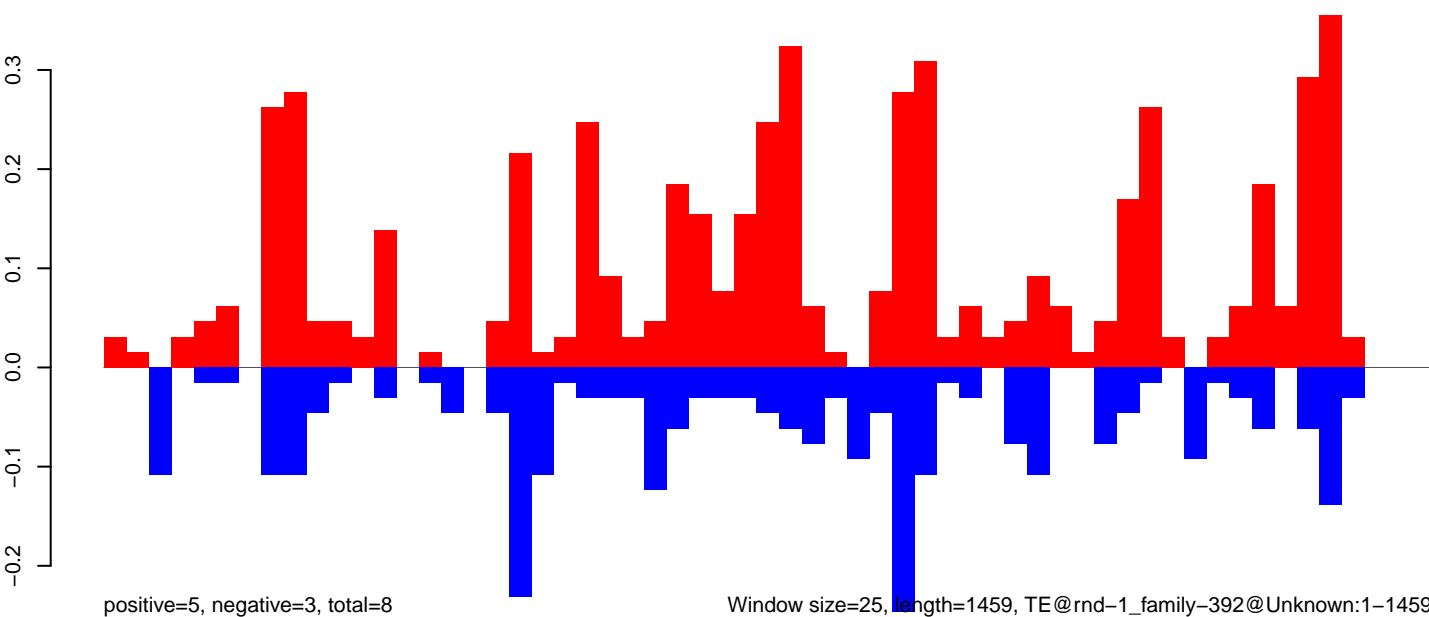

Window size=25, length=4419, TE@rnd-4\_family-141@LINE\_L1:1-4419

0 1000 2000 3000 4000

AeAlbo\_CHIKV\_9dpi.18\_23.rep

AeAlbo\_CHIKV\_9dpi.24\_35.rep

AeAlbo\_CHIKV\_9dpi.rep

Window size=25, length=1459, TE@rnd-1\_family-392@Unknown:1-1459