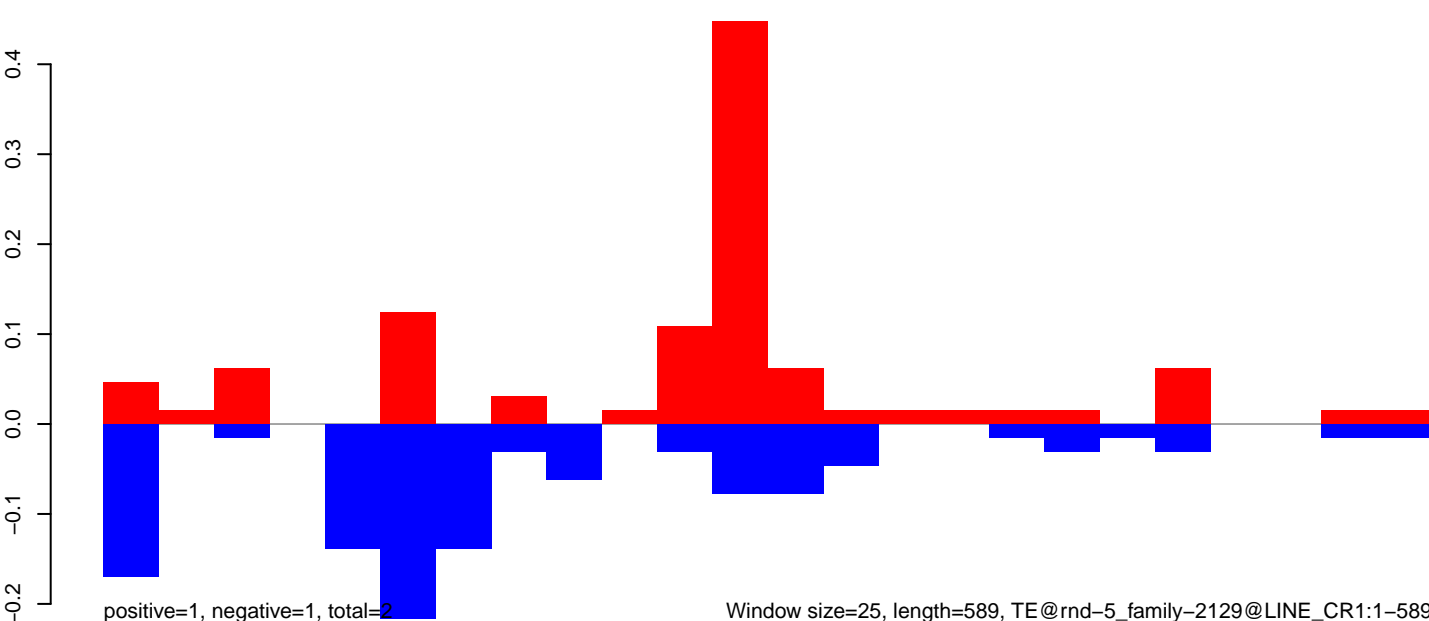

AeAlbo_CHIKV_9dpi.rep

Window size=25, length=589, TE@rnd-5_family-2129@LINE_CR1:1-589