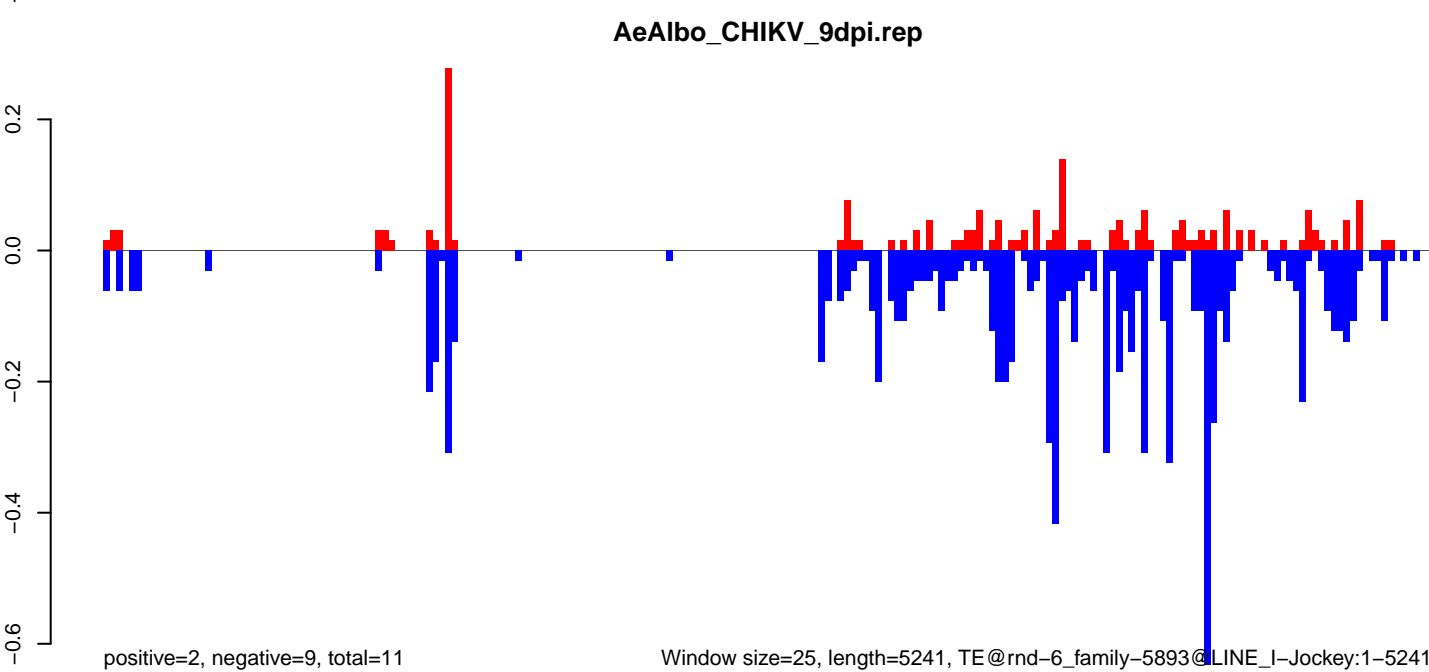

positive=17, negative=15, total=32

Window size=25, length=2671, TE@ltr-1\_family-3572@LTR\_Gypsy:1-2671

AeAlbo\_CHIKV\_9dpi.18\_23.rep

AeAlbo\_CHIKV\_9dpi.24\_35.rep

AeAlbo\_CHIKV\_9dpi.rep

Window size=25, length=5241, TE@rnd-6\_family-5893@LINE\_I-Jockey:1-5241