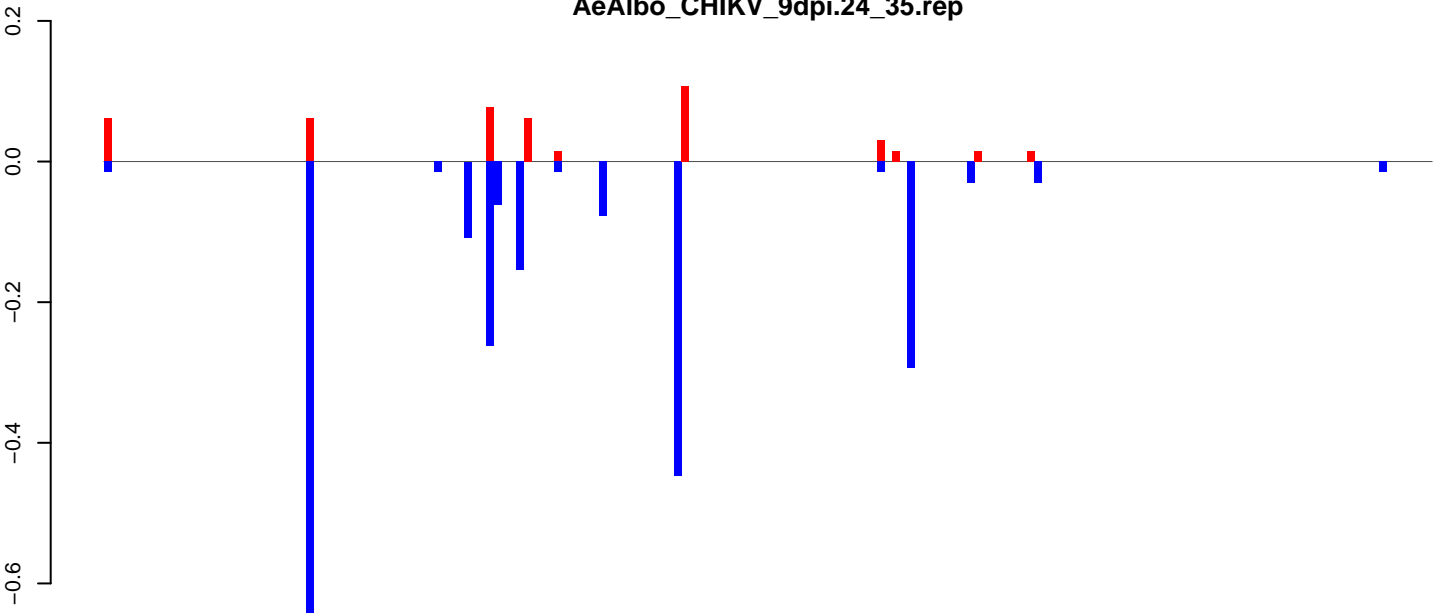

AeAlbo_CHIKV_9dpi.24_35.rep

positive=0, negative=2, total=3