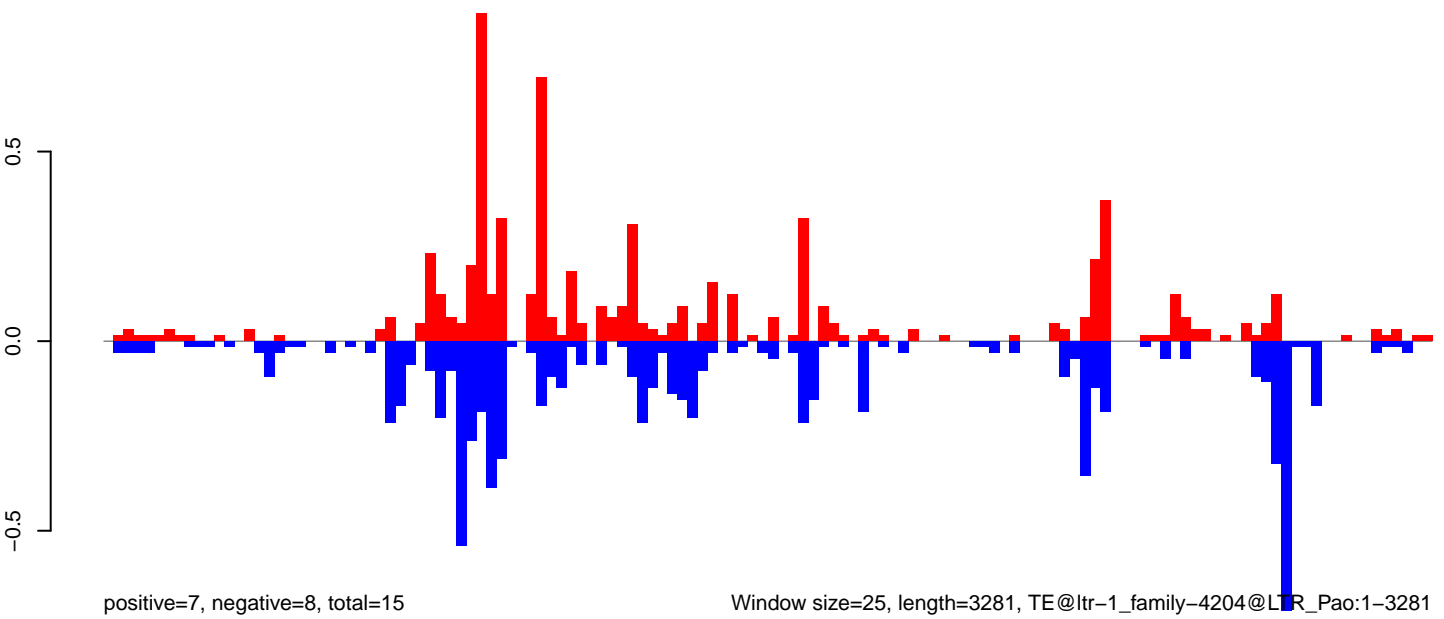

AeAlbo_CHIKV_9dpi.rep