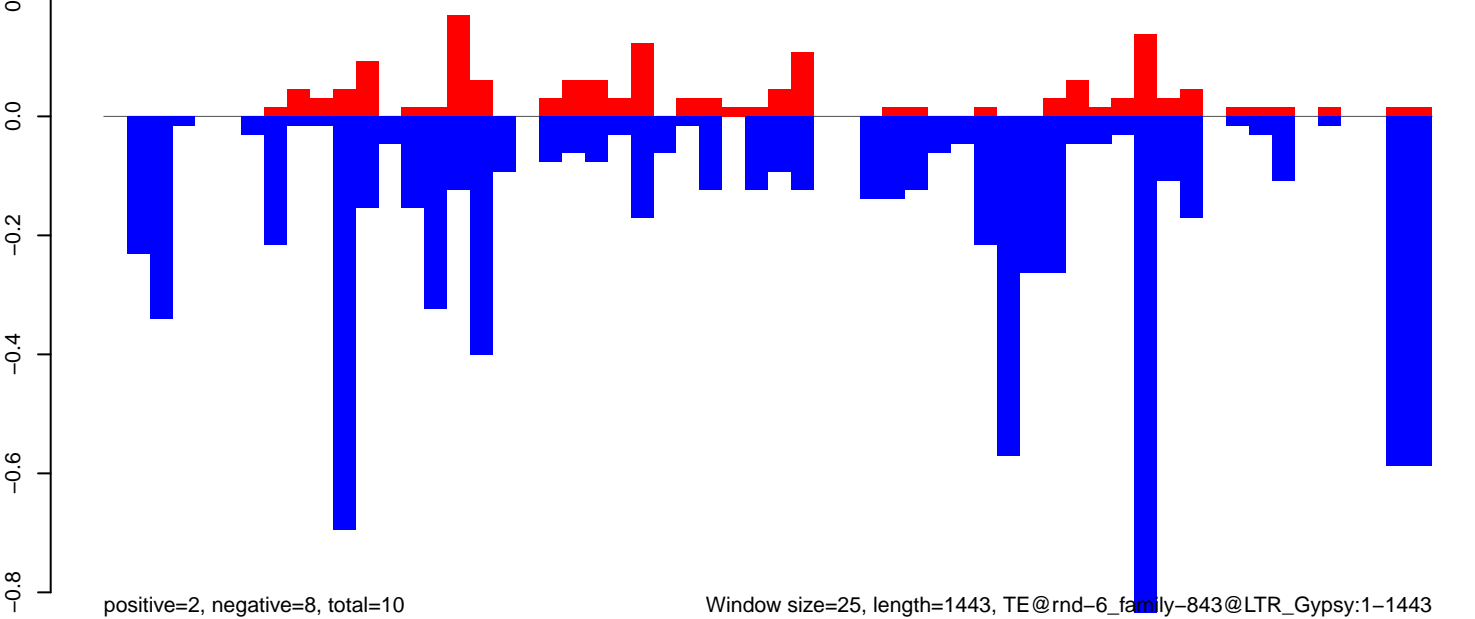

Window size=25, length=1443, TE@rnd-6\_family-843@LTR\_Gypsy:1-1443

AeAlbo\_CHIKV\_9dpi.18\_23.rep

AeAlbo\_CHIKV\_9dpi.24\_35.rep

AeAlbo\_CHIKV\_9dpi.rep

Window size=25, length=2141, TE@rnd-6\_family-3860@Unknown:1-2141