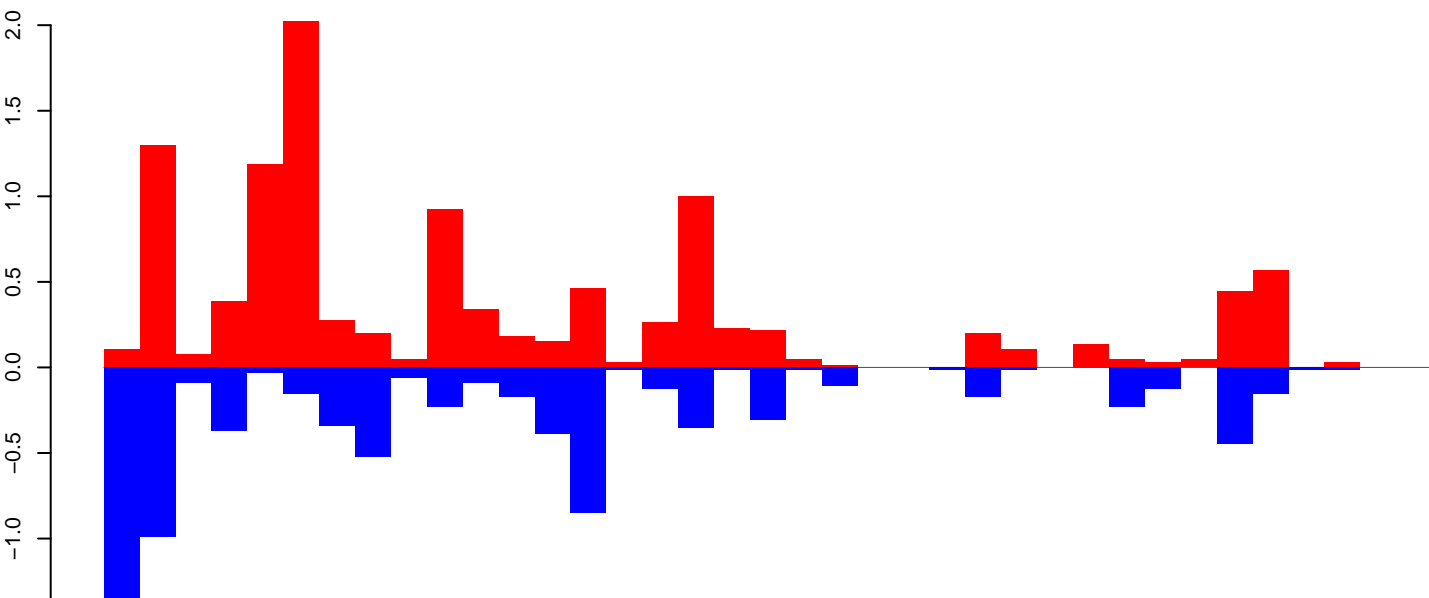

AeAlbo_CHIKV_9dpi.rep

Window size=25, length=904, TE@rnd-3_family-318@DNA_hAT-hATm:1-904