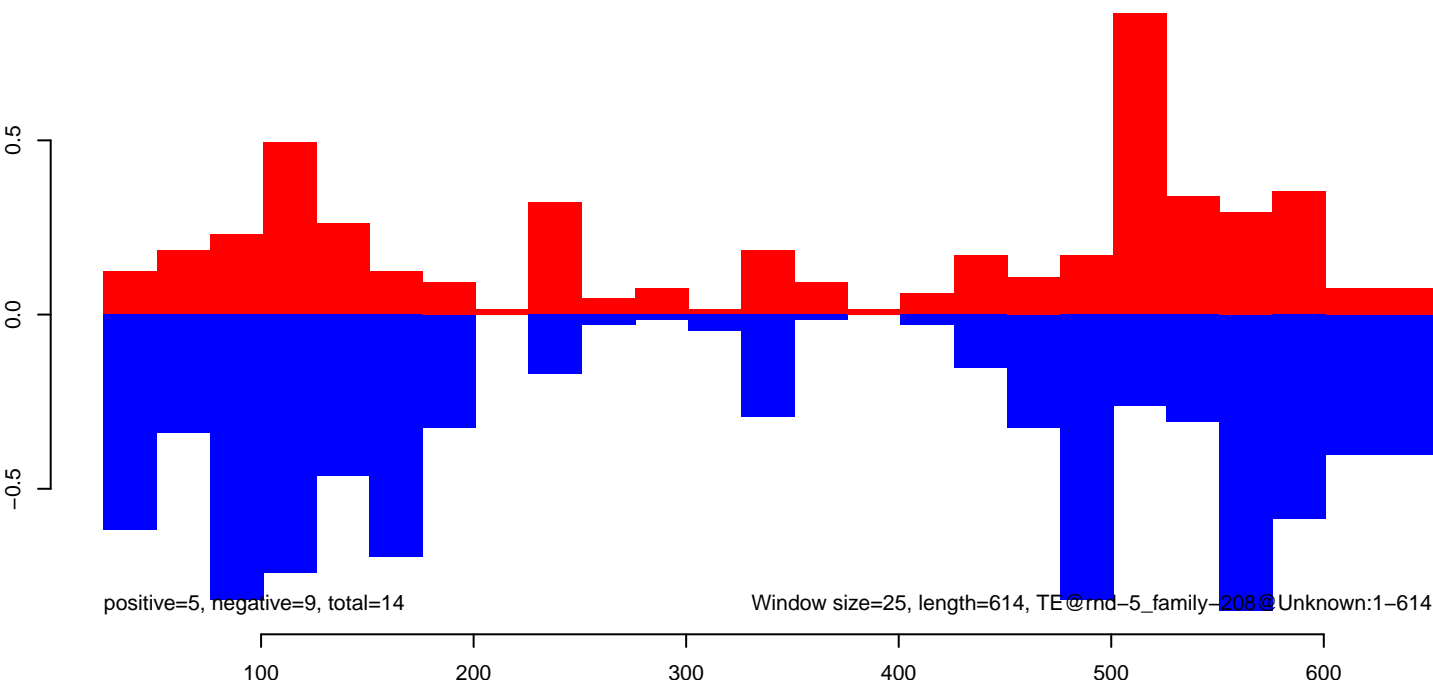

AeAlbo_CHIKV_9dpi.rep

positive=5, negative=9, total=14

Window size=25, length=614, TE@rnd-5_family-208@Unknown:1-614