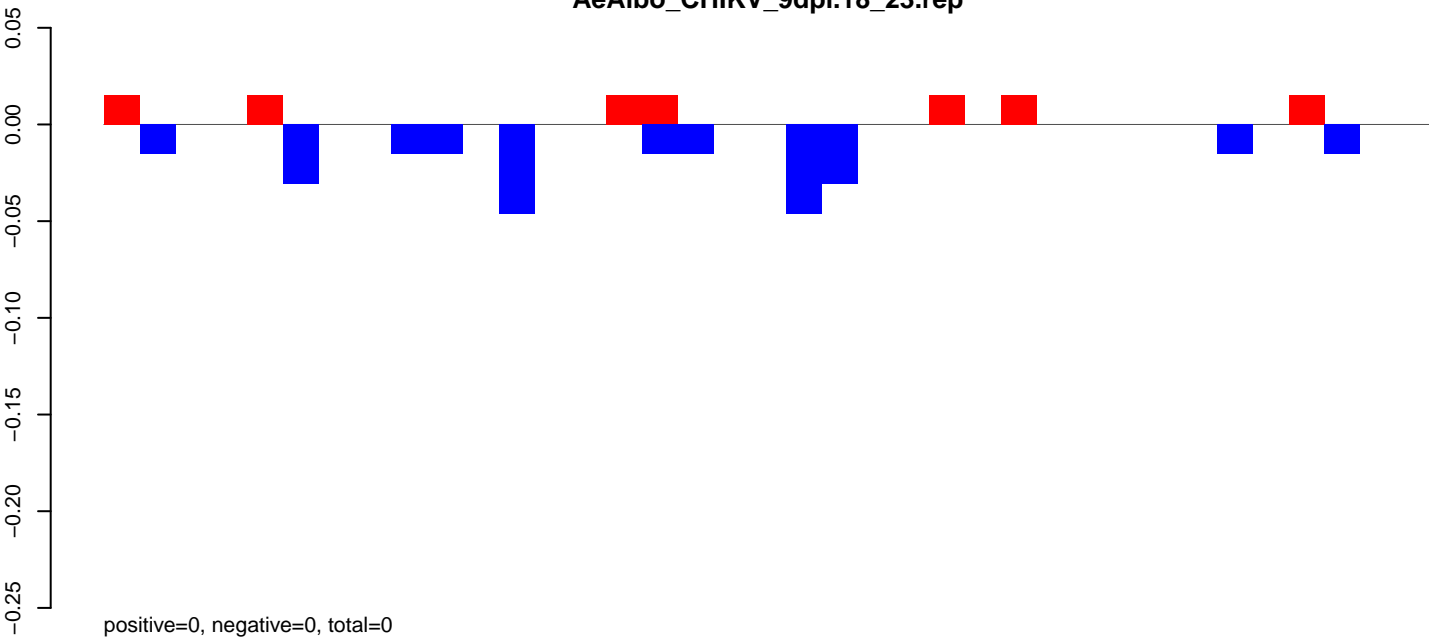

AeAlbo_CHIKV_9dpi.18_23.rep