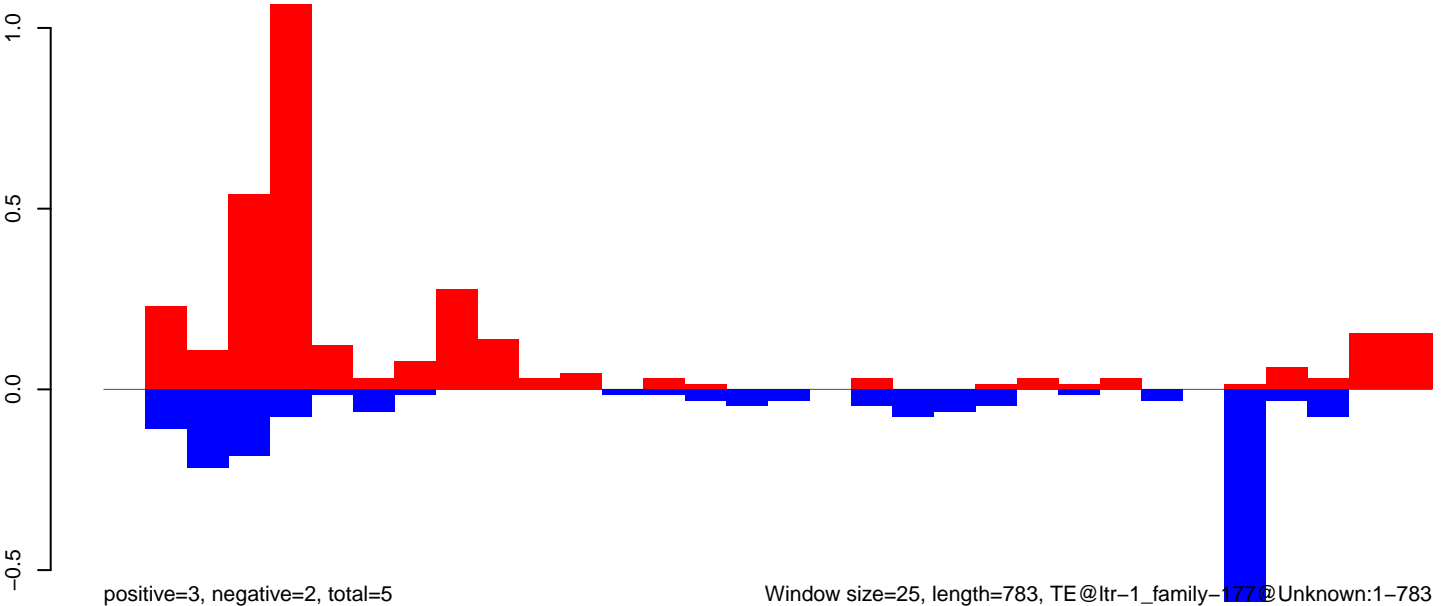

AeAlbo_CHIKV_9dpi.rep

Window size=25, length=783, TE@ltr-1_family-177@Unknown:1-783