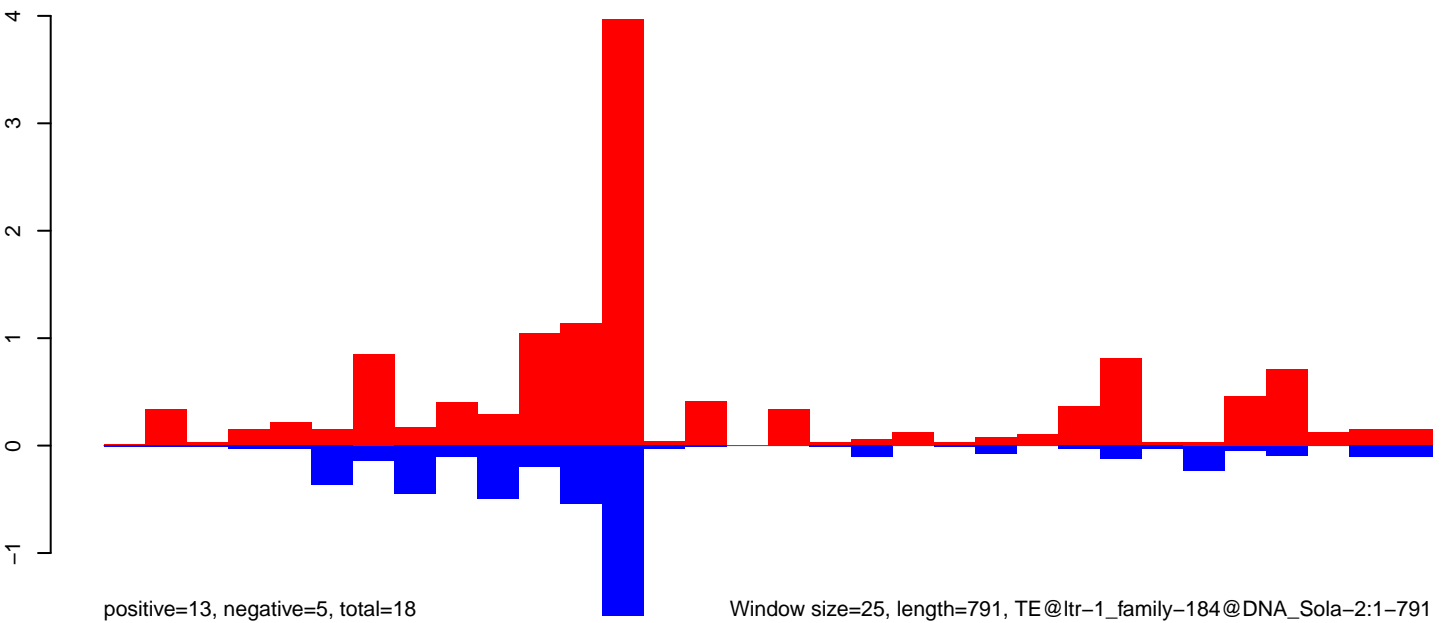

AeAlbo_CHIKV_9dpi.rep

Window size=25, length=791, TE@ltr-1_family-184@DNA_Sola-2:1-791