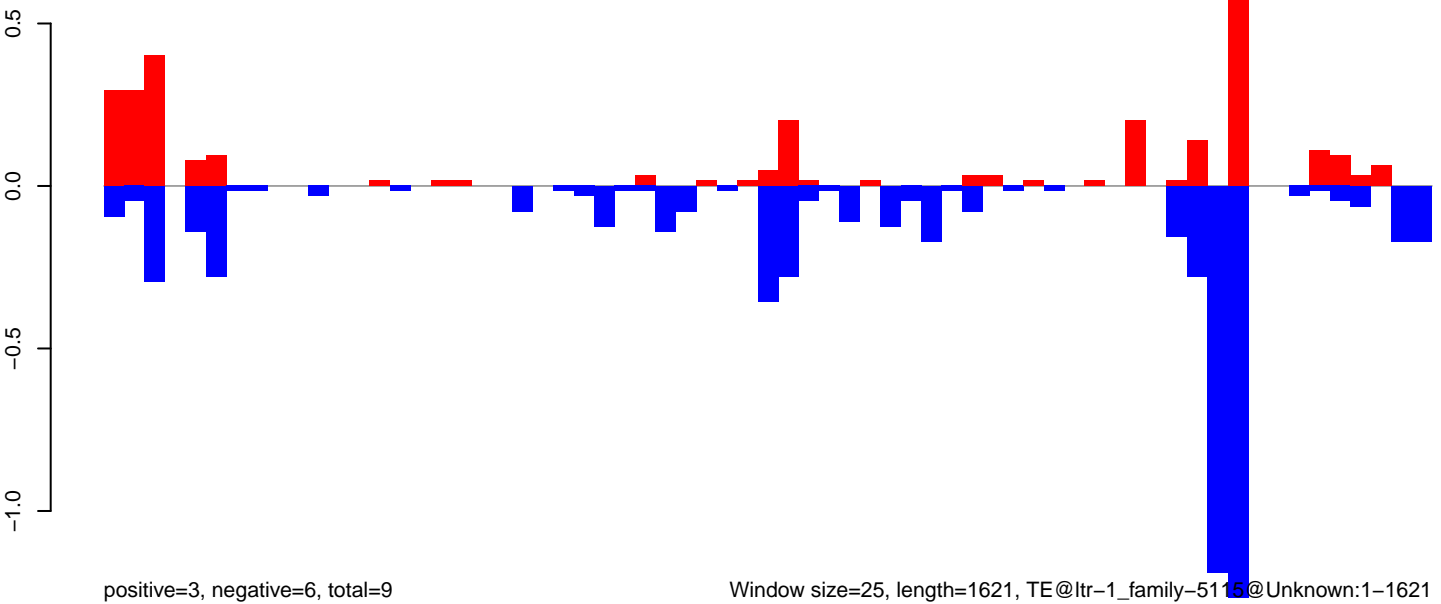

AeAlbo_CHIKV_9dpi.rep

Window size=25, length=1621, TE@ltr-1_family-5115@Unknown:1-1621