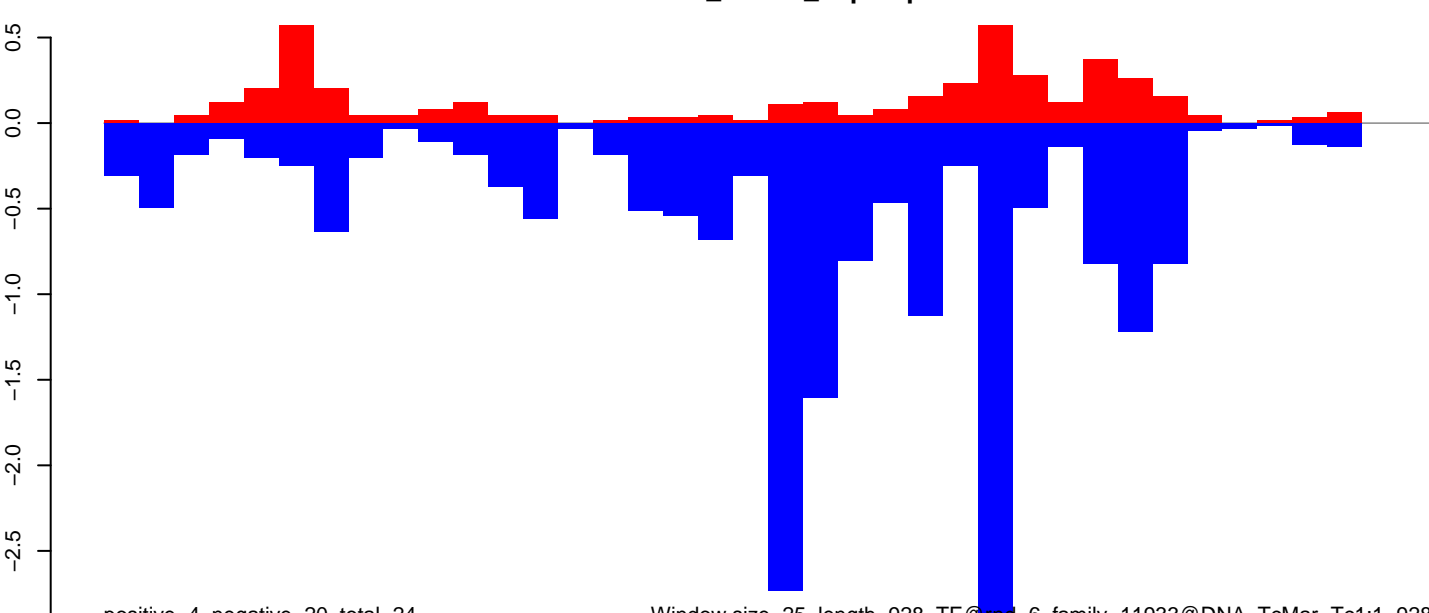

AeAlbo_CHIKV_9dpi.rep

positive=4, negative=20, total=24

Window size=25, length=928, TE@[rmd-6_family-11933@DNA_TcMar-Tc1:1-928](#)