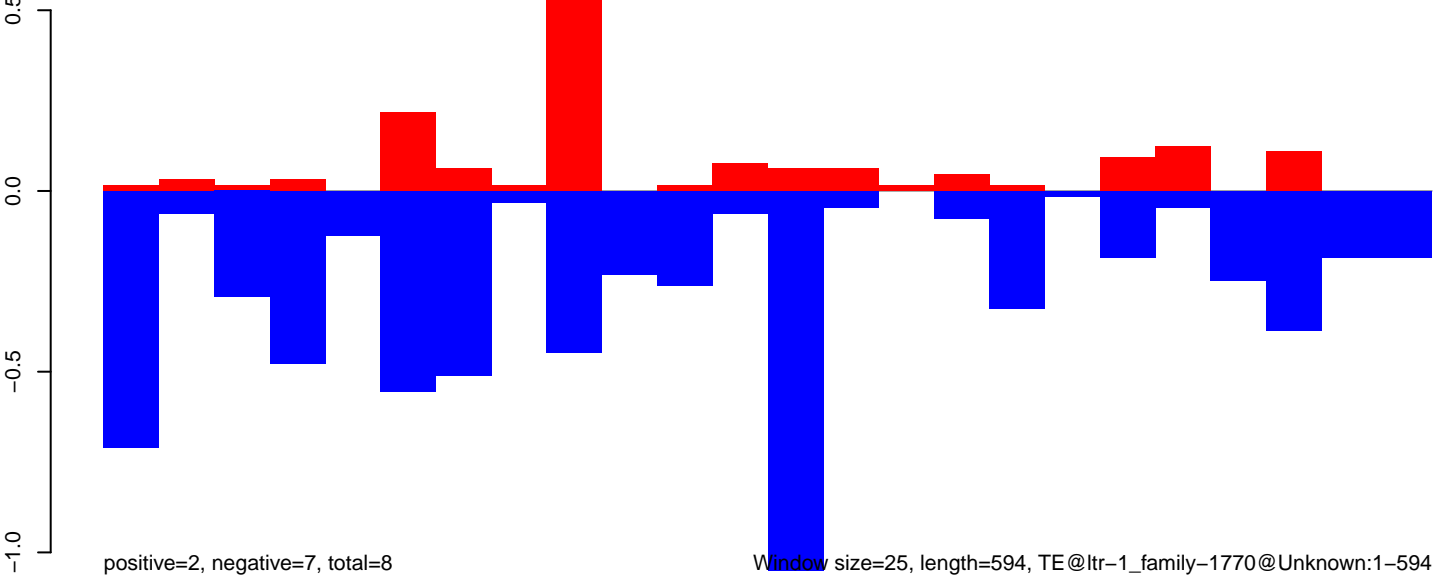

AeAlbo_CHIKV_9dpi.rep

positive=2, negative=7, total=8

Window size=25, length=594, TE@ltr-1_family-1770@Unknown:1-594