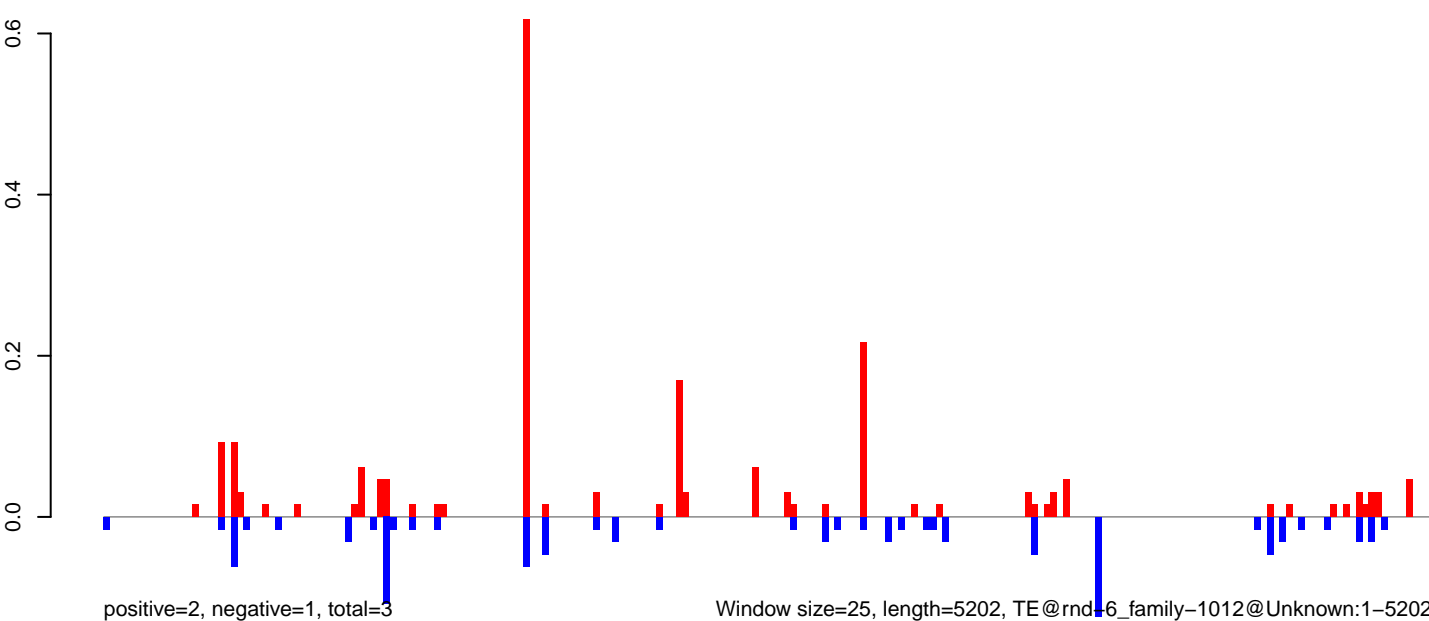

AeAlbo_CHIKV_9dpi.rep

Window size=25, length=5202, TE@rnd_6_family-1012@Unknown:1-5202

0 1000 2000 3000 4000 5000