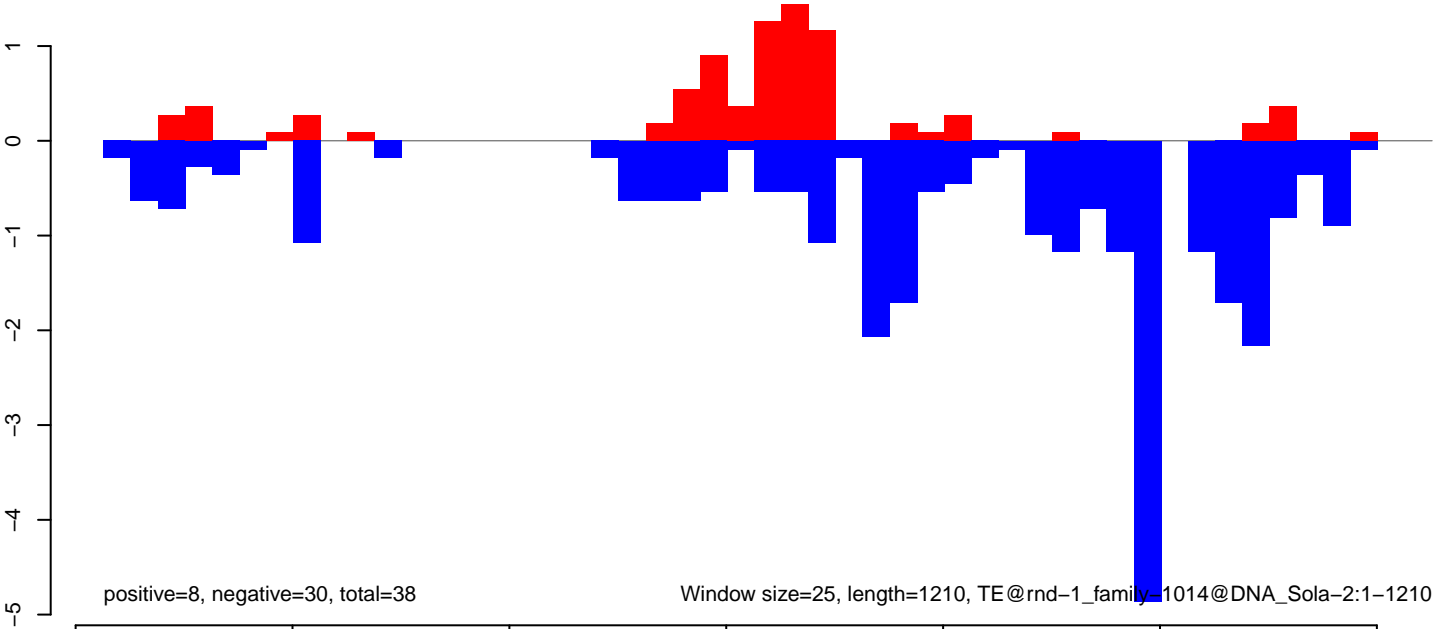

AeAlbo_CHIKV_AZT_3dpi.rep

positive=8, negative=30, total=38

Window size=25, length=1210, TE@rnd-1_family_1014@DNA_Sola-2:1-1210