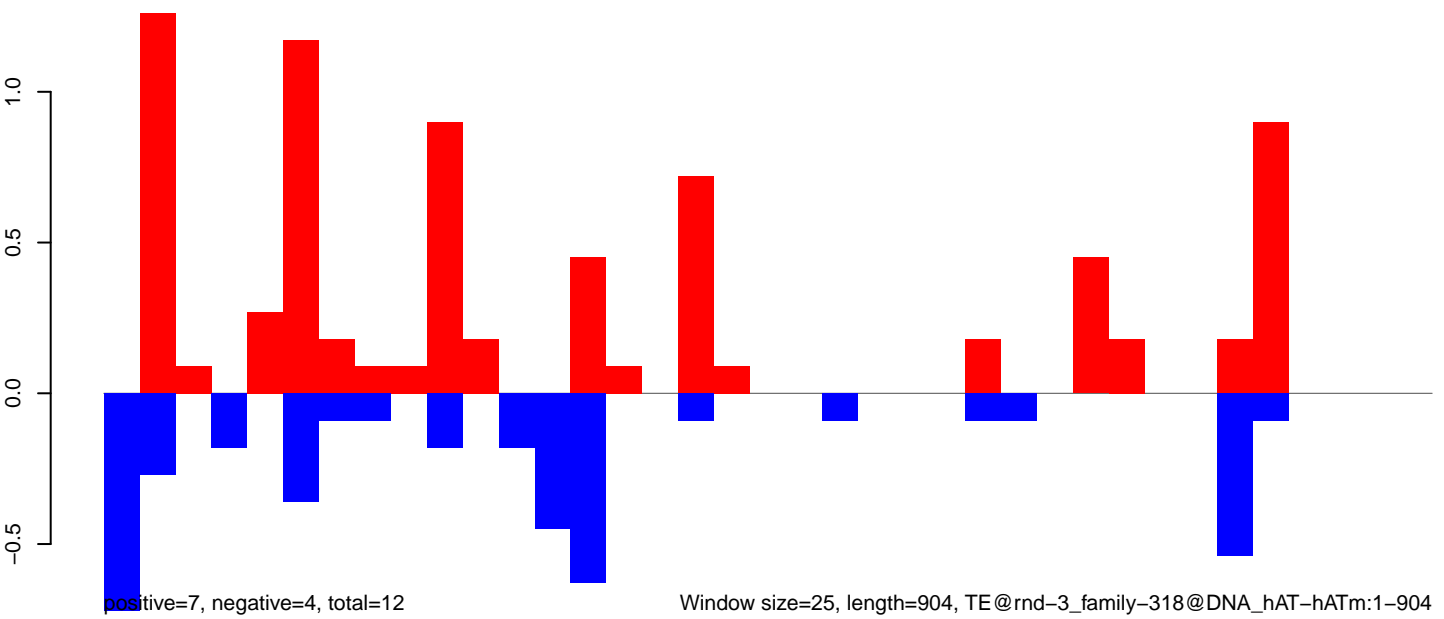

AeAlbo_CHIKV_AZT_3dpi.rep

Window size=25, length=904, TE@rnd-3_family-318@DNA_hAT-hATm:1-904

0

200

400

600

800