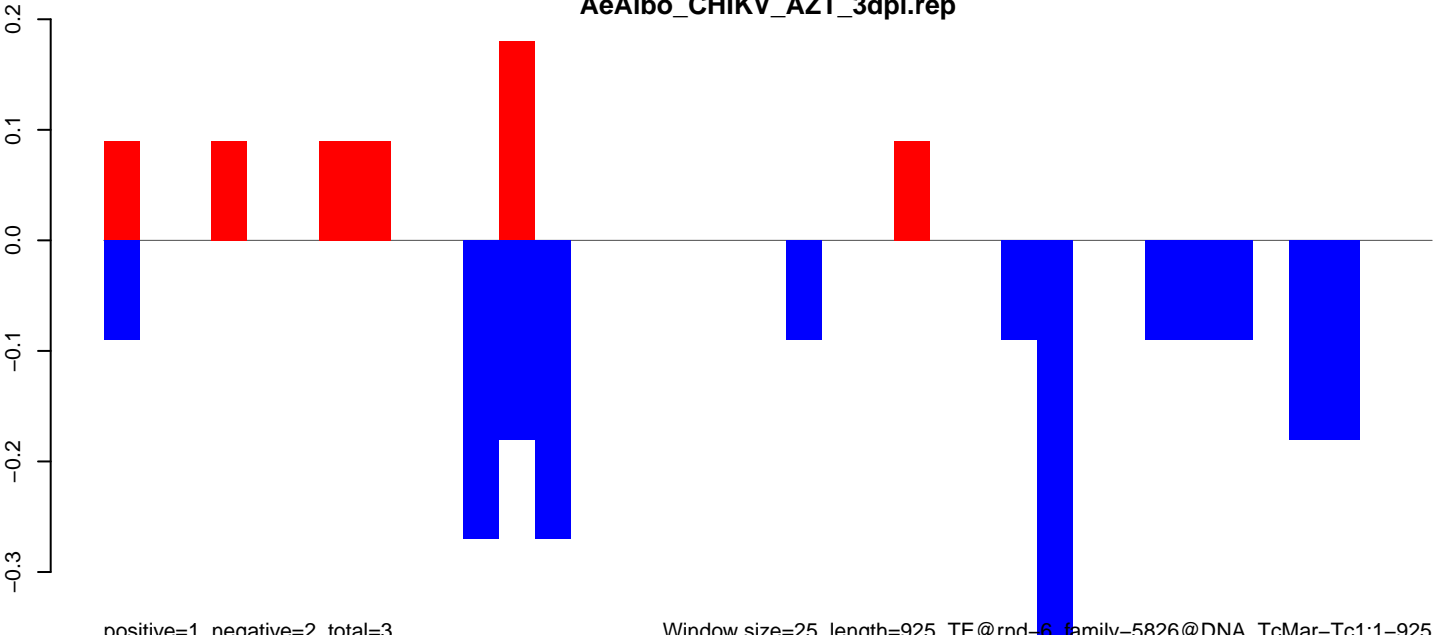

AeAlbo_CHIKV_AZT_3dpi.rep

positive=1, negative=2, total=3

Window size=25, length=925, TE@rnd-6_family-5826@DNA_TcMar-Tc1:1-925

0 200 400 600 800