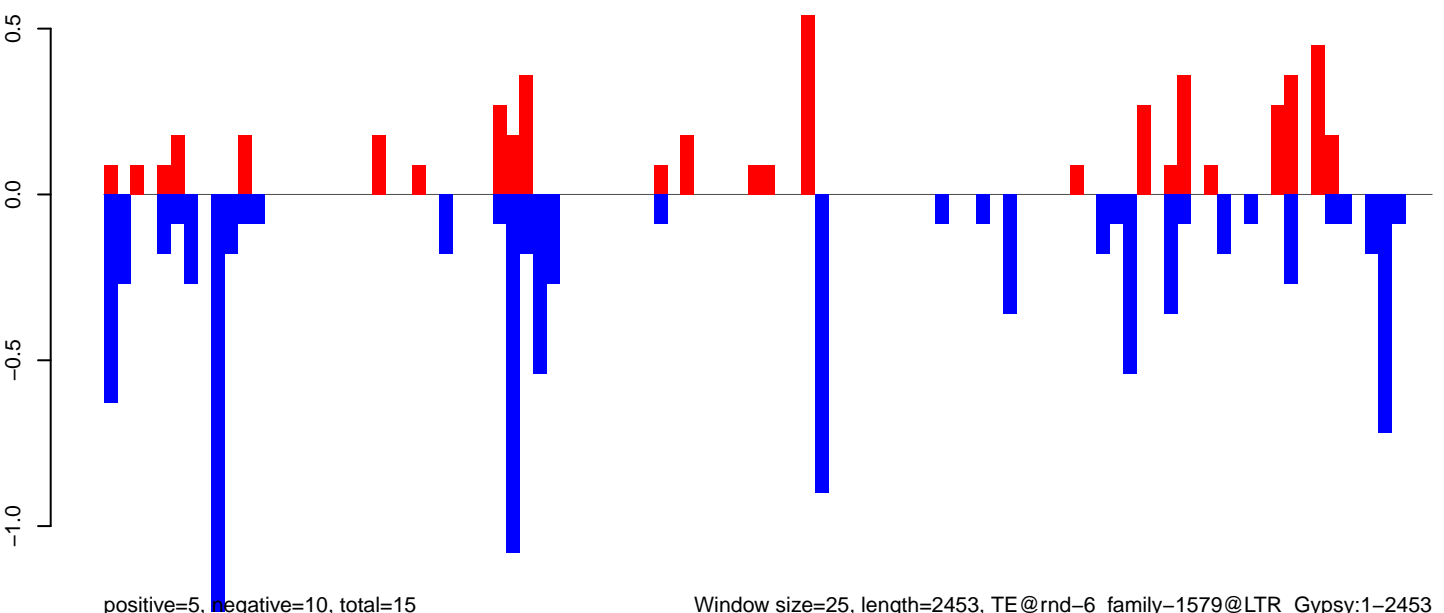

AeAlbo_CHIKV_AZT_3dpi.rep

positive=5, negative=10, total=15

Window size=25, length=2453, TE@rnd-6_family-1579@LTR_Gypsy:1-2453

0 500 1000 1500 2000 2500