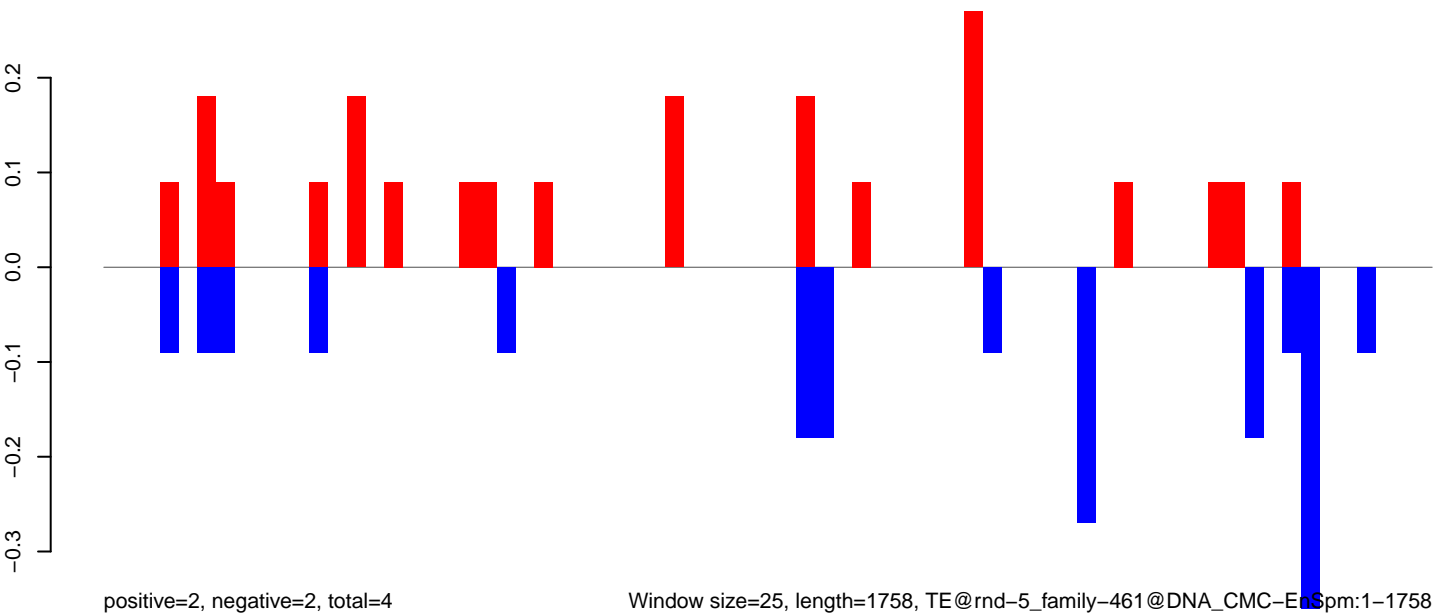

AeAlbo_CHIKV_AZT_3dpi.rep

Window size=25, length=1758, TE@rnd-5_family-461@DNA_CMC-EnSpm:1-1758