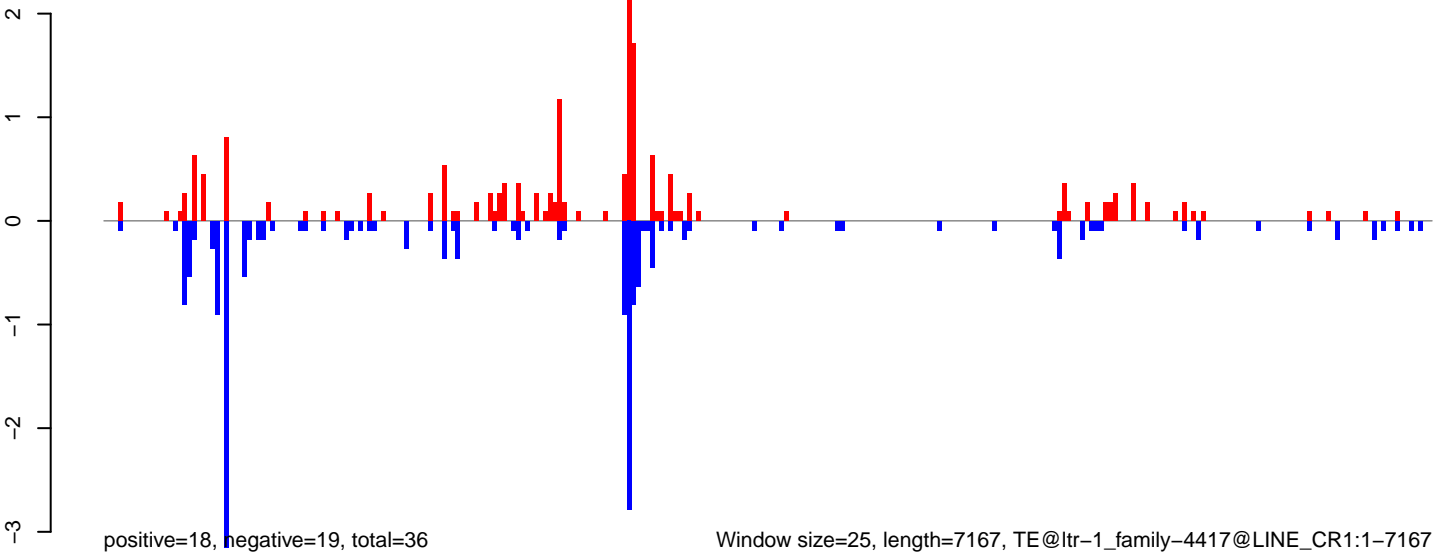

Window size=25, length=7167, TE@ltr-1_family-4417@LINE_CR1:1-7167