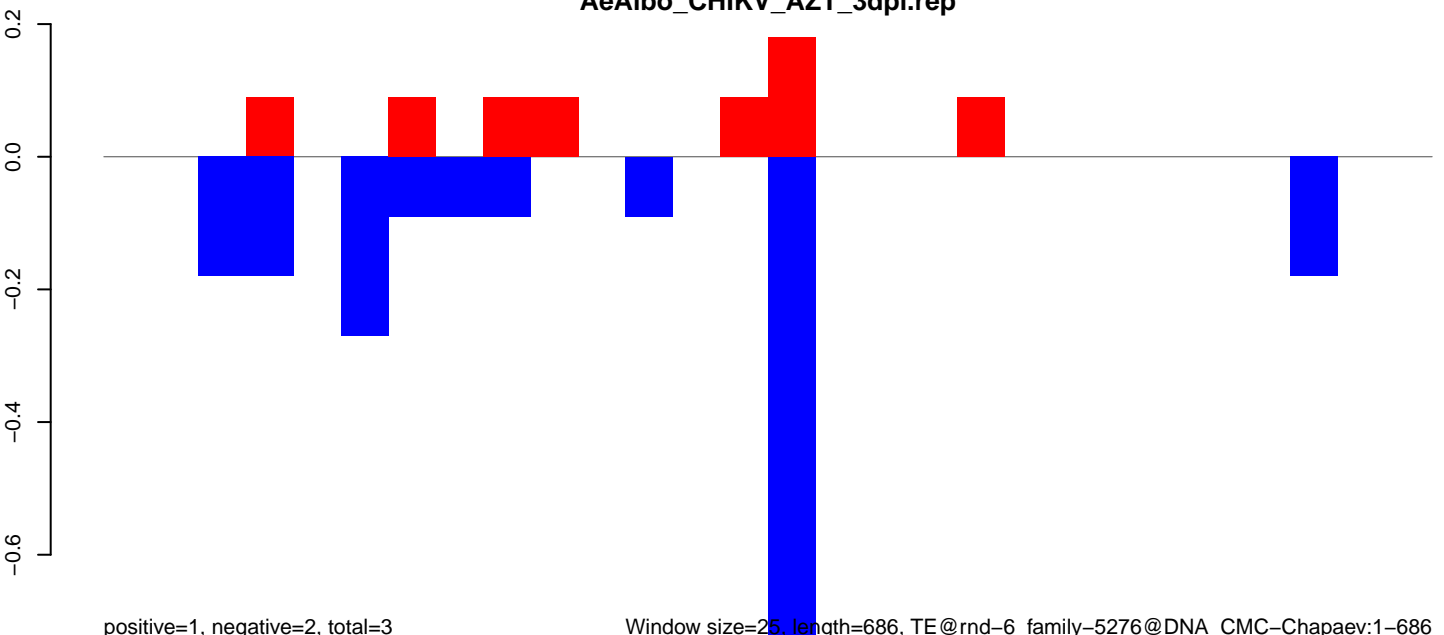

AeAlbo_CHIKV_AZT_3dpi.rep

positive=1, negative=2, total=3

Window size=25, length=686, TE@rnd-6_family-5276@DNA_CMC-Chapaev:1-686