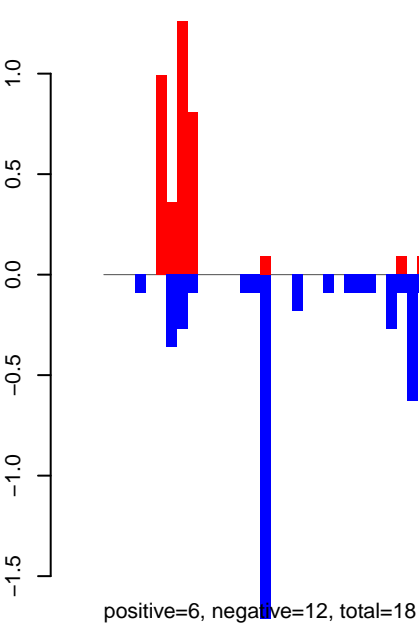

AeAlbo_CHIKV_AZT_3dpi.rep

Window size=25, length=3171, TE@ltr-1_family-6267@Unknown:1-3171