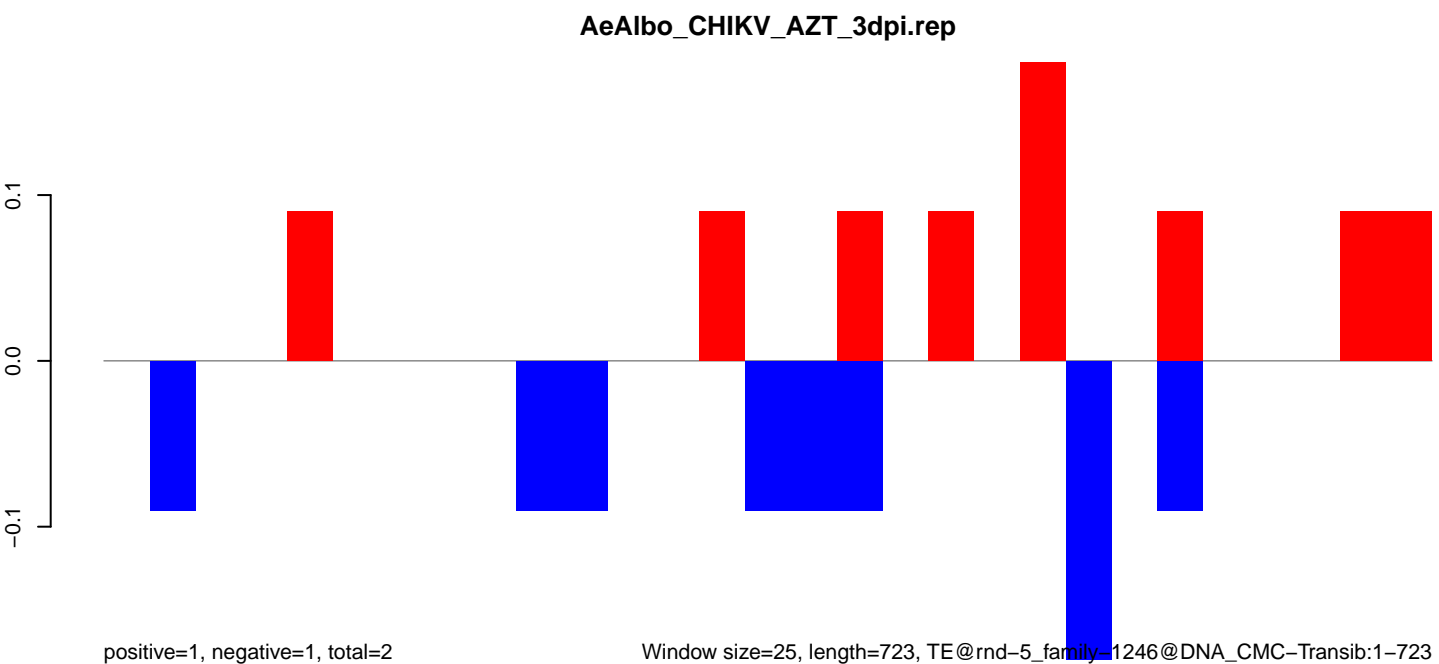

positive=1, negative=1, total=2

Window size=25, length=723, TE@rnd-5_family-1246@DNA_CMC-Transib:1-723

0 200 400 600