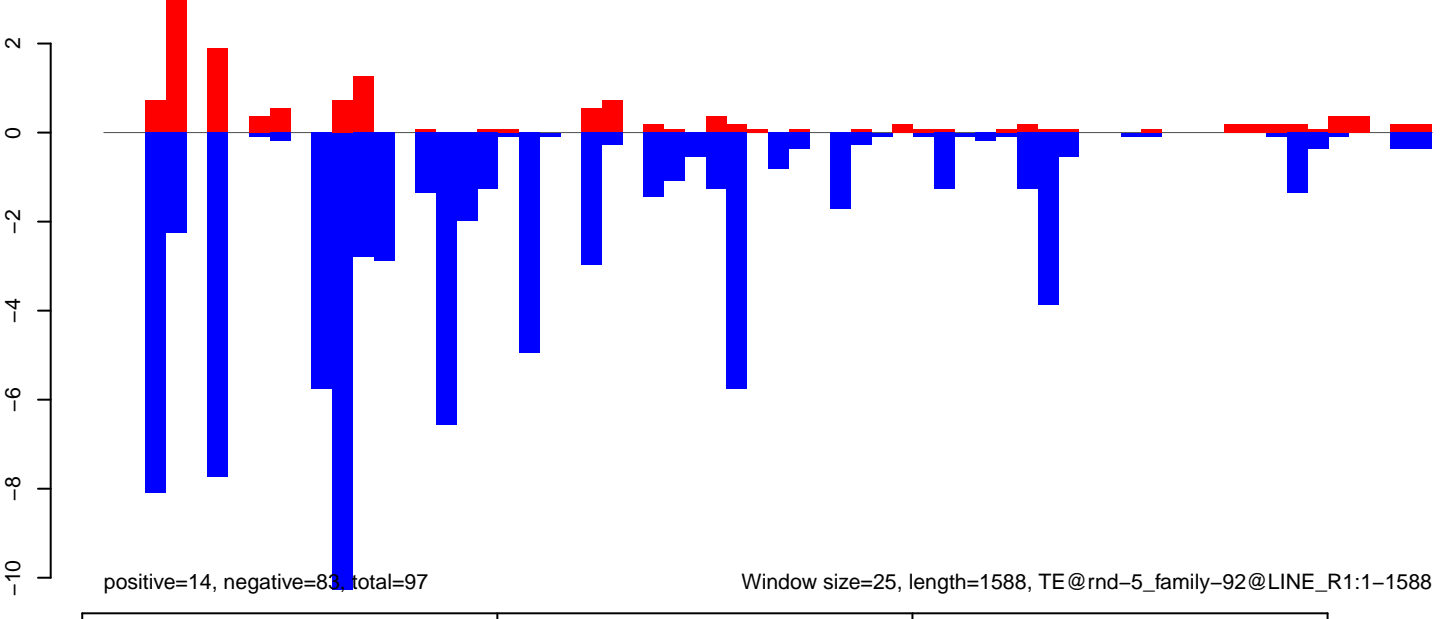

AeAlbo_CHIKV_AZT_3dpi.rep

Window size=25, length=1588, TE@rnd-5_family-92@LINE_R1:1-1588

0 500 1000 1500