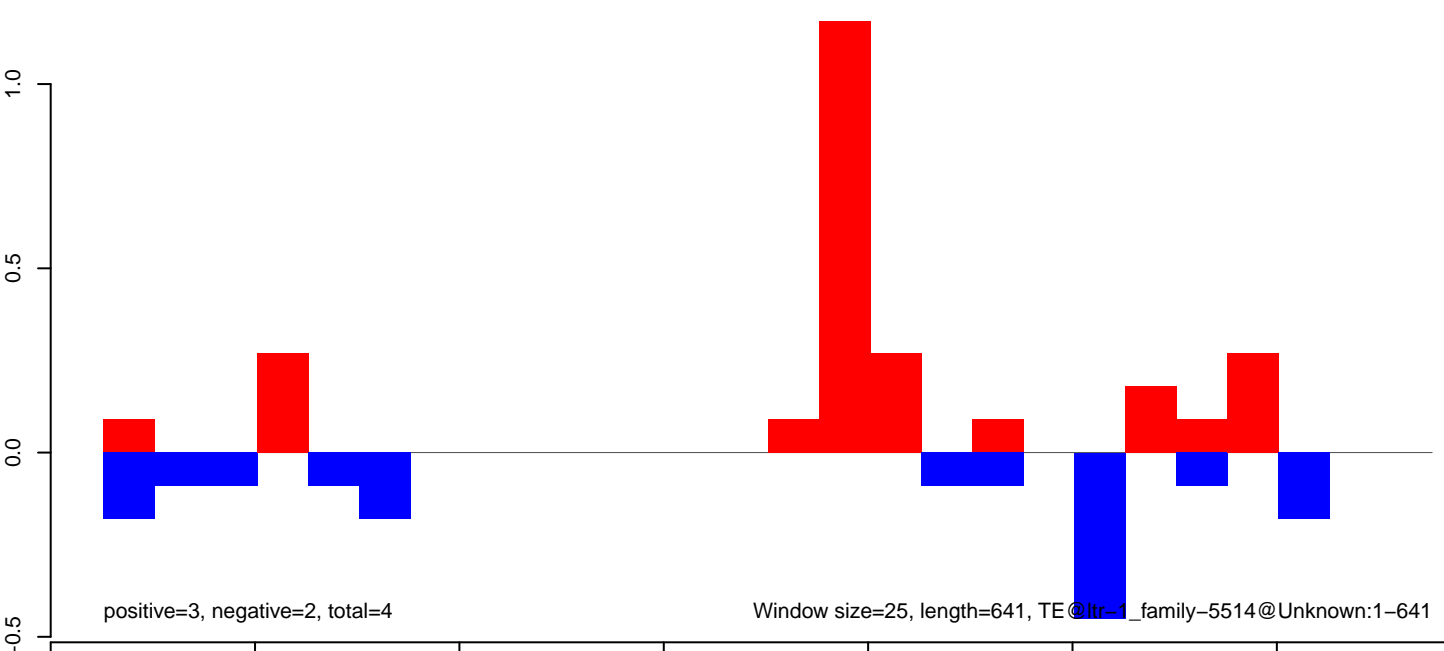

AeAlbo_CHIKV_AZT_3dpi.rep

Window size=25, length=641, TE@ltr_1_family-5514@Unknown:1-641