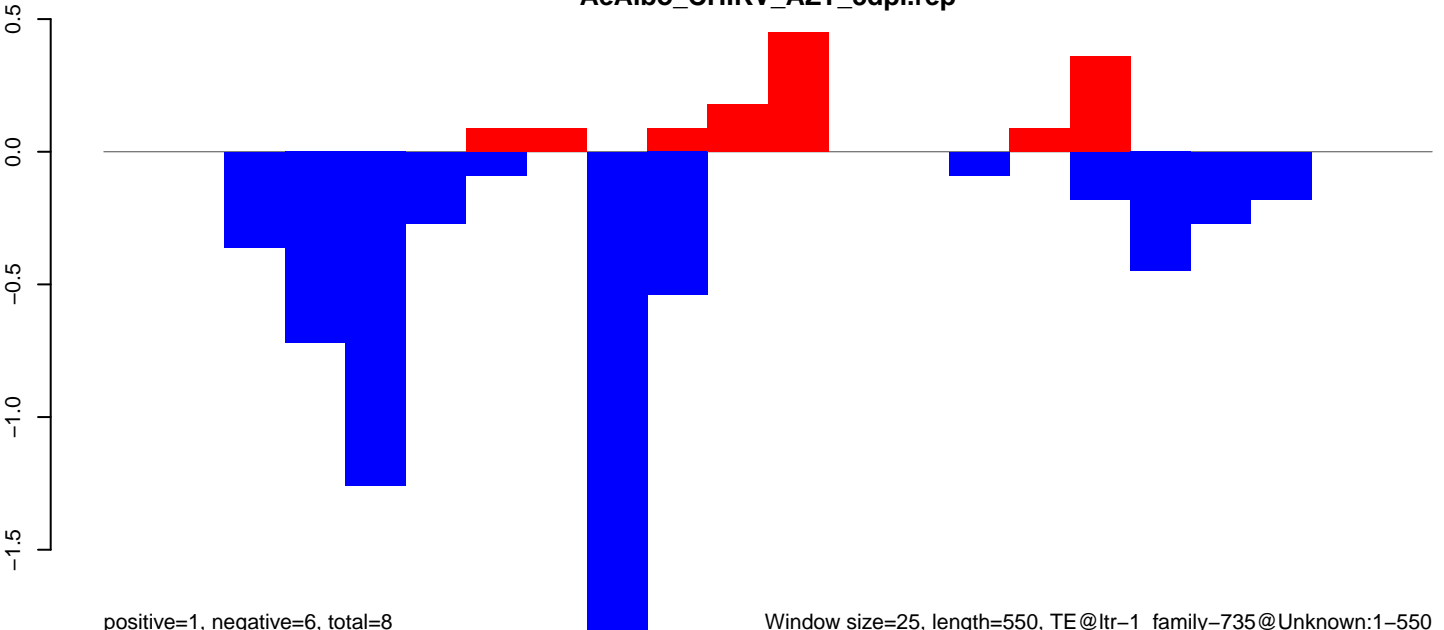

AeAlbo_CHIKV_AZT_3dpi.rep

positive=1, negative=6, total=8

Window size=25, length=550, TE@ltr-1_family-735@Unknown:1-550