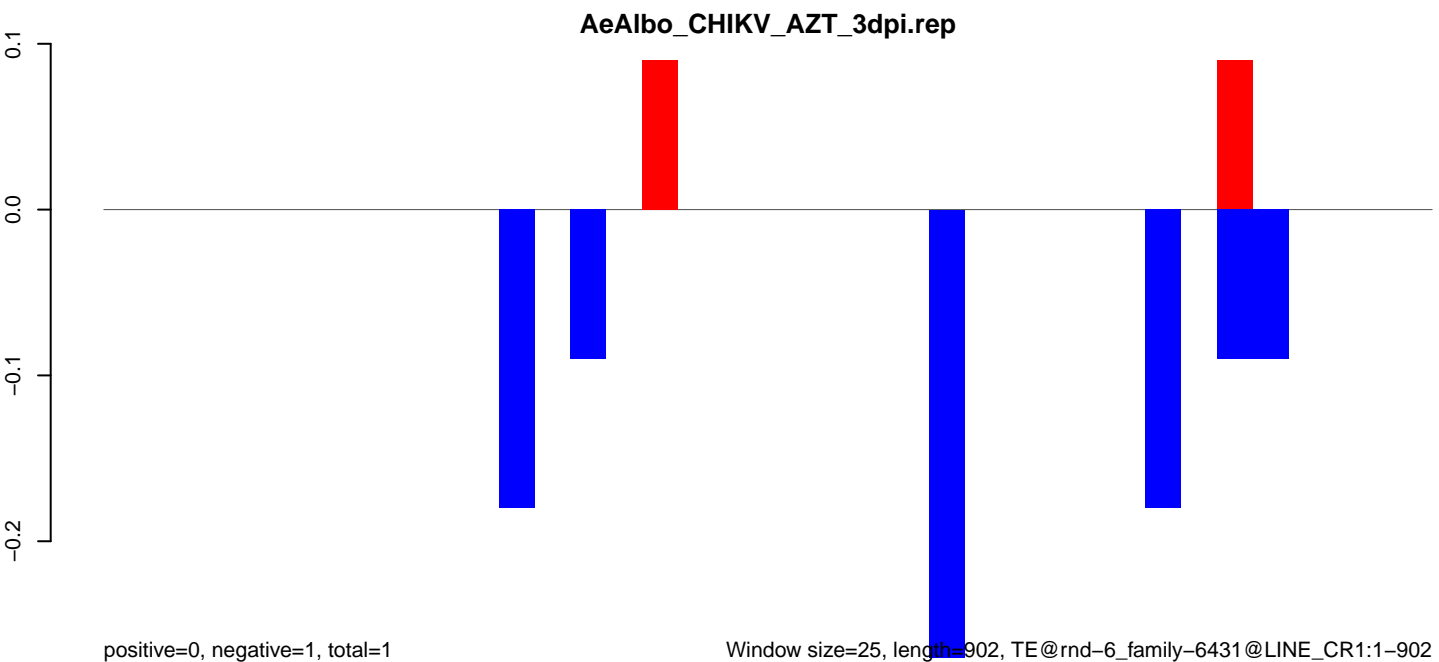

Window size=25, length=902, TE@rnd-6_family-6431@LINE_CR1:1-902