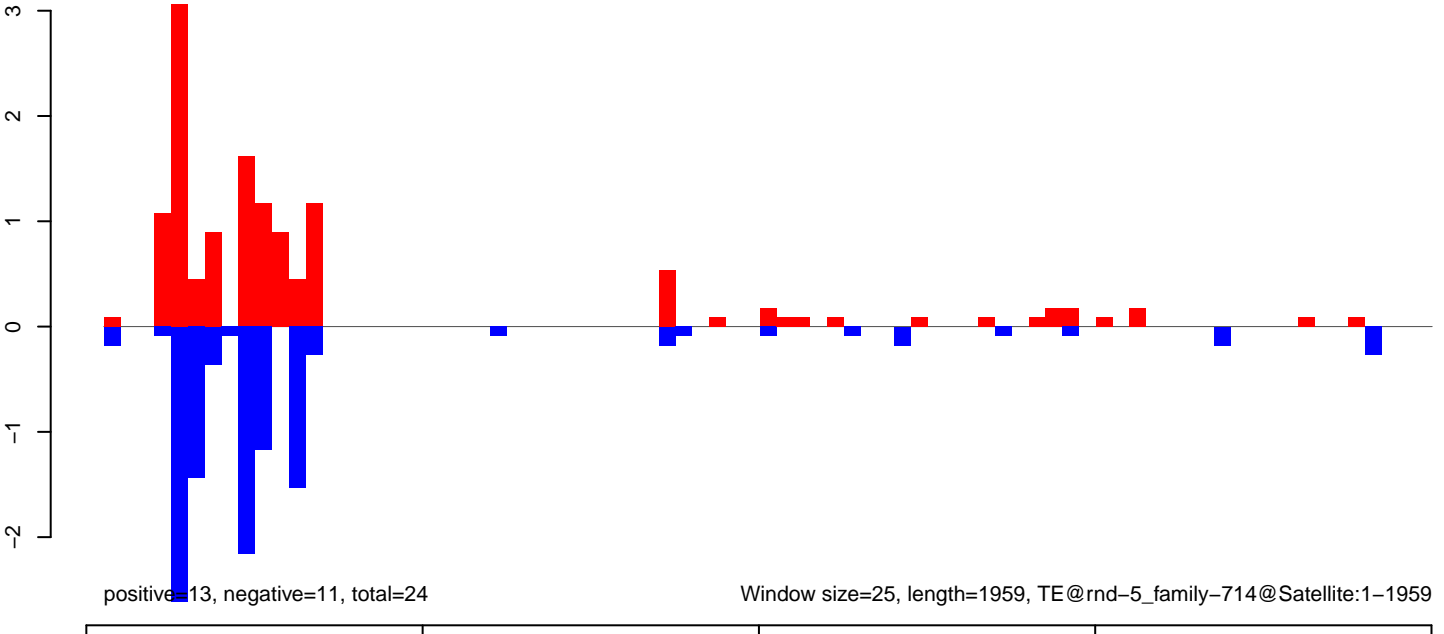

AeAlbo_CHIKV_AZT_3dpi.rep

Window size=25, length=1959, TE@rnd-5_family-714@Satellite:1-1959

0 500 1000 1500 2000