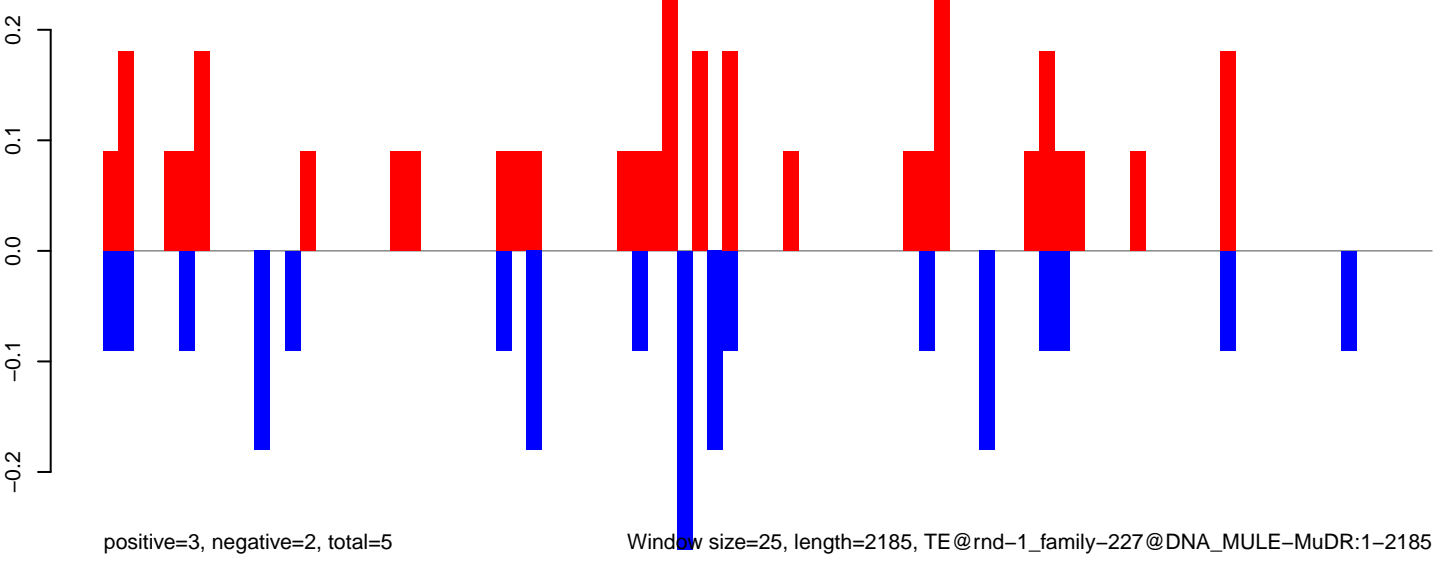

Window size=25, length=2185, TE@rnd-1_family-227@DNA_MULE-MuDR:1-2185