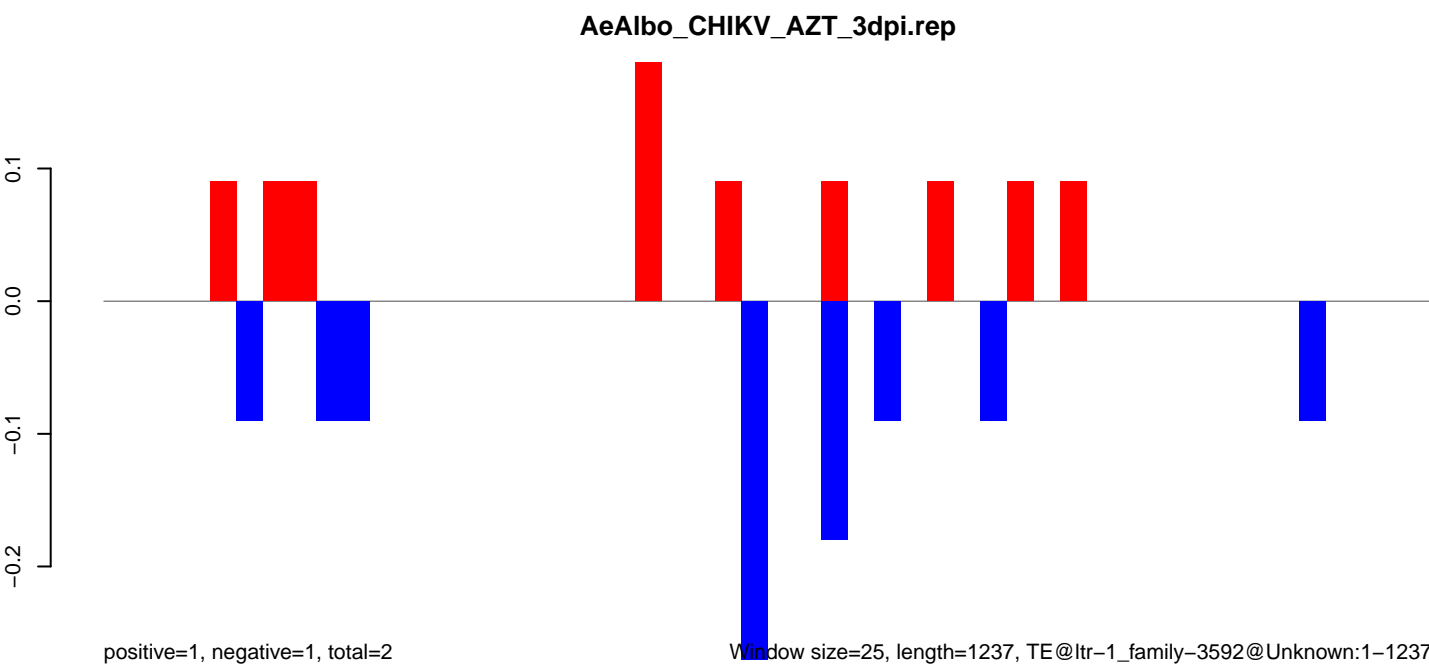

positive=1, negative=1, total=2

Window size=25, length=1237, TE@ltr-1_family-3592@Unknown:1-1237

0 200 400 600 800 1000 1200