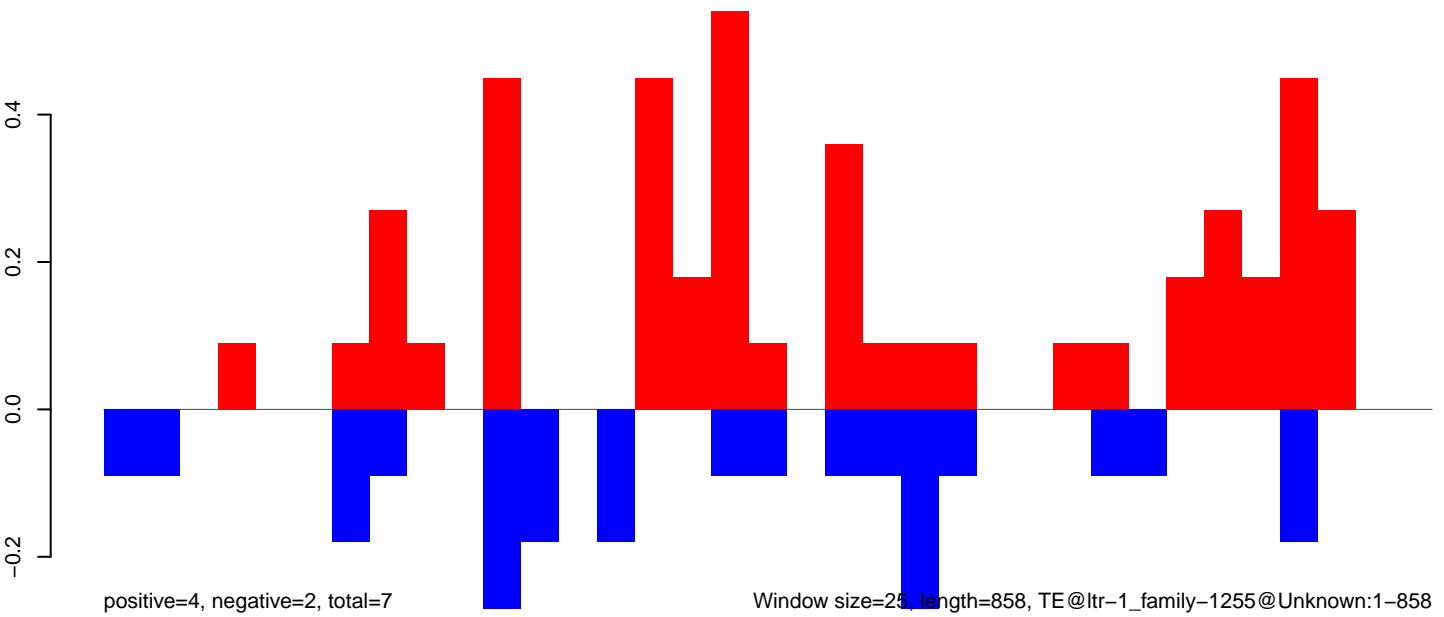

AeAlbo_CHIKV_AZT_3dpi.rep

Window size=25, length=858, TE@ltr-1_family-1255@Unknown:1-858