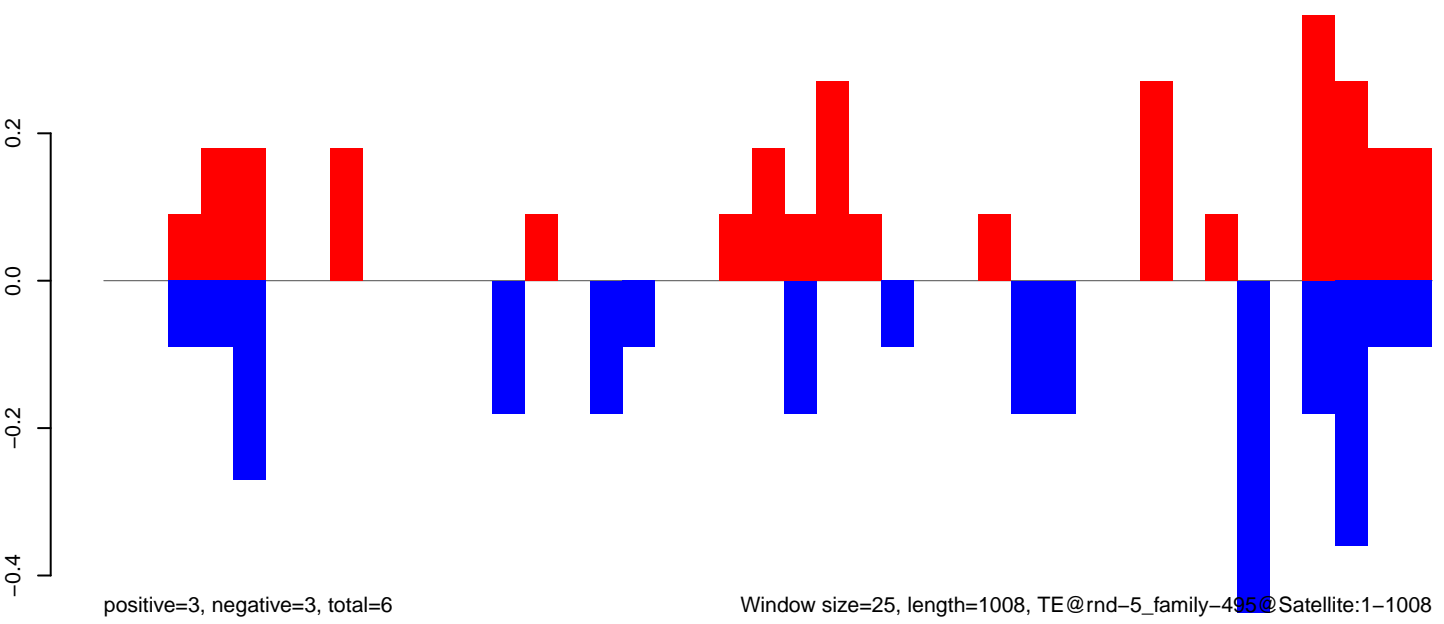

AeAlbo_CHIKV_AZT_3dpi.rep

Window size=25, length=1008, TE@rnd-5_family-495@Satellite:1-1008

0 200 400 600 800 1000