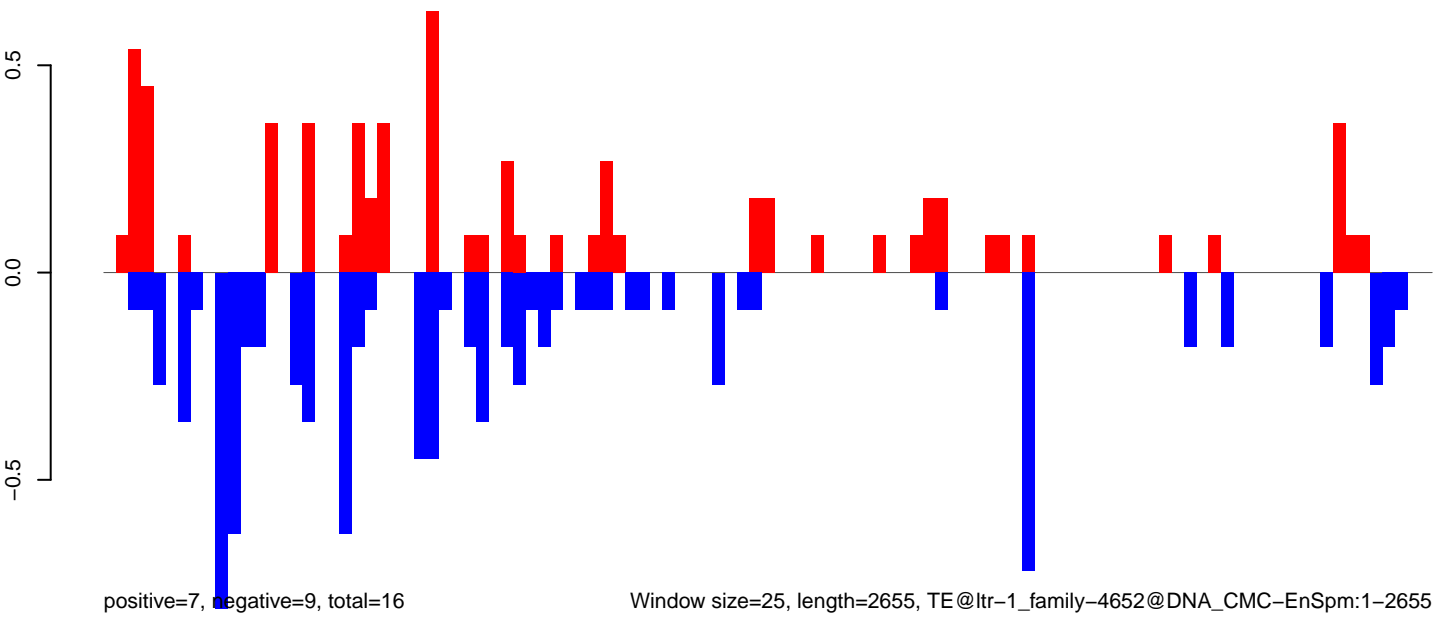

AeAlbo_CHIKV_AZT_3dpi.rep

Window size=25, length=2655, TE@ltr-1_family-4652@DNA_CMC-EnSpm:1-2655

0 500 1000 1500 2000 2500