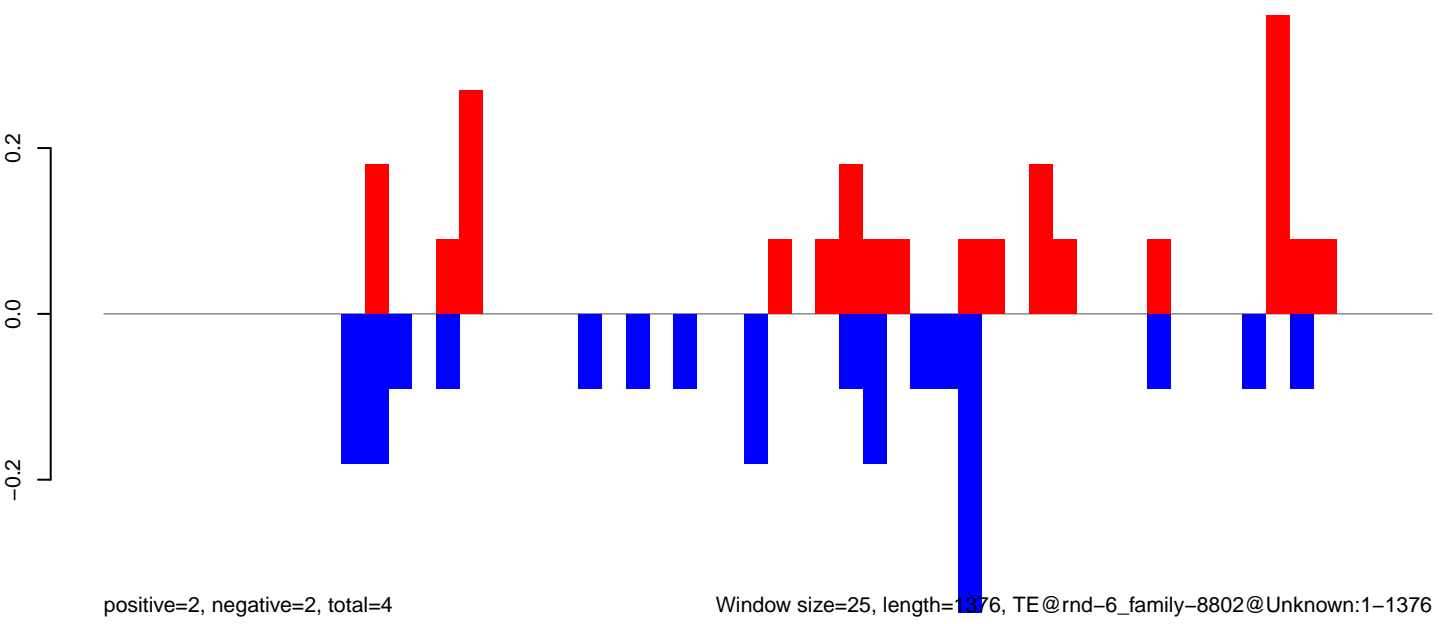

AeAlbo_CHIKV_AZT_3dpi.rep

Window size=25, length=1376, TE@rnd-6_family-8802@Unknown:1-1376