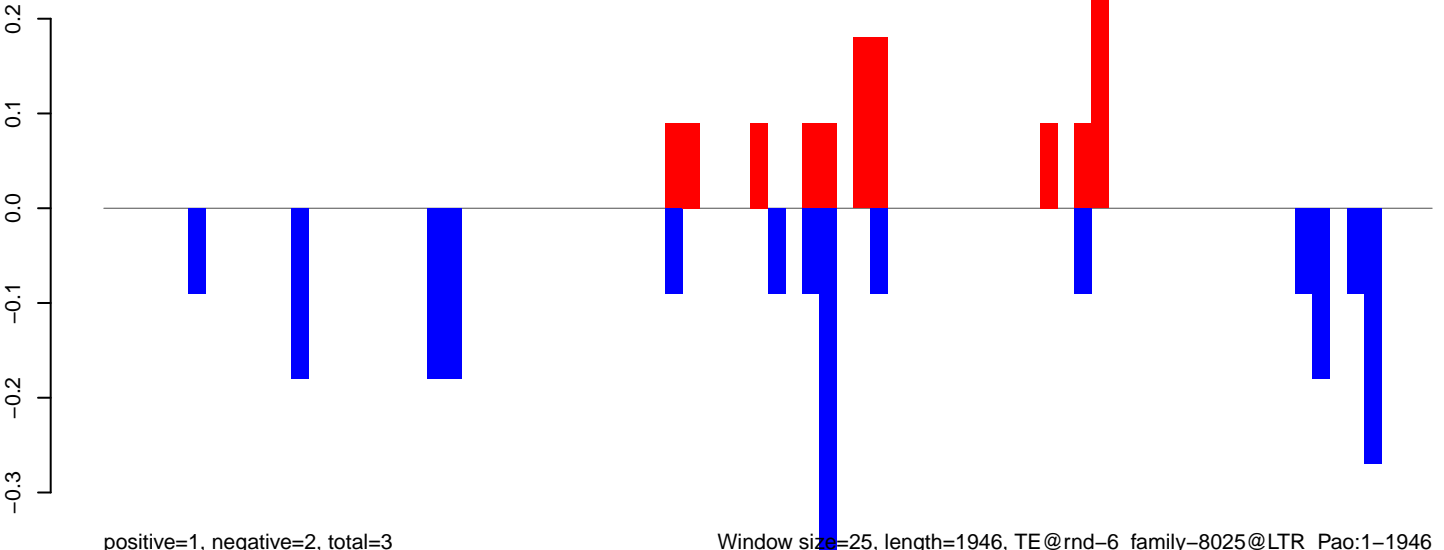

positive=1, negative=2, total=3

Window size=25, length=1946, TE@rnd-6_family-8025@LTR_Pao:1-1946