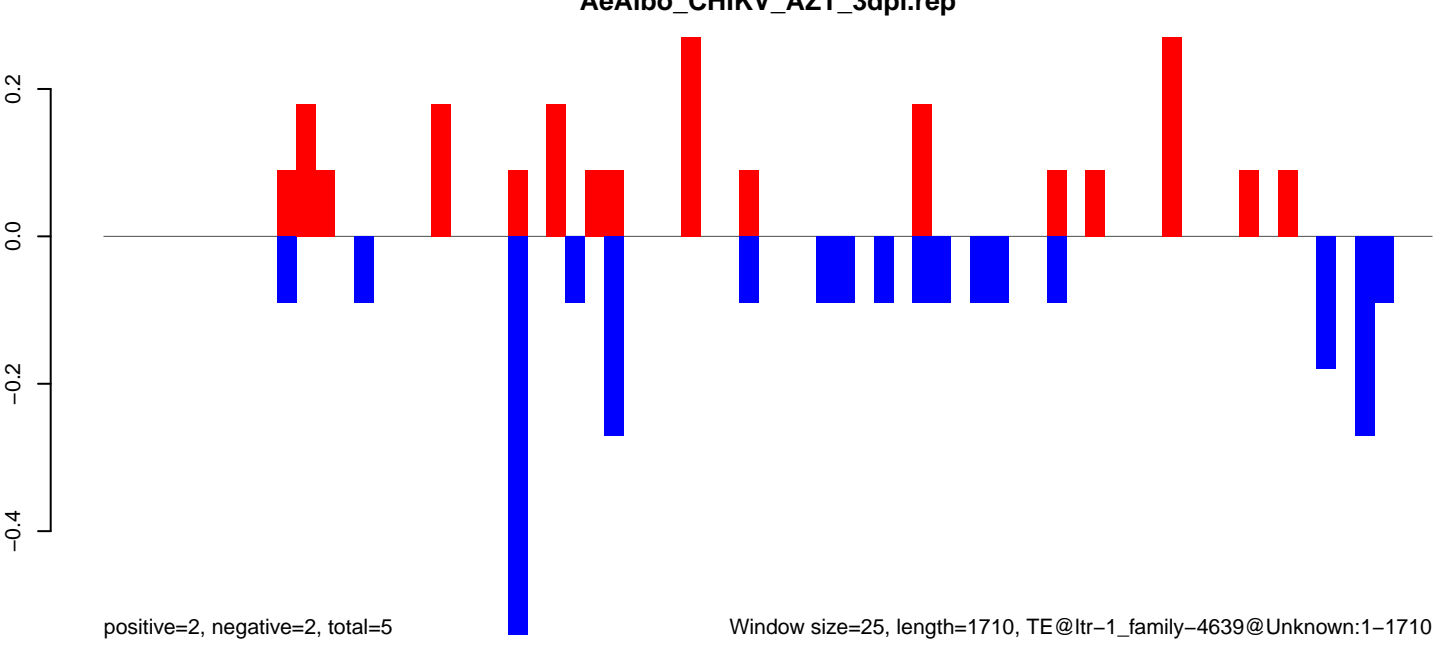

AeAlbo_CHIKV_AZT_3dpi.rep

Window size=25, length=1710, TE@ltr-1_family-4639@Unknown:1-1710