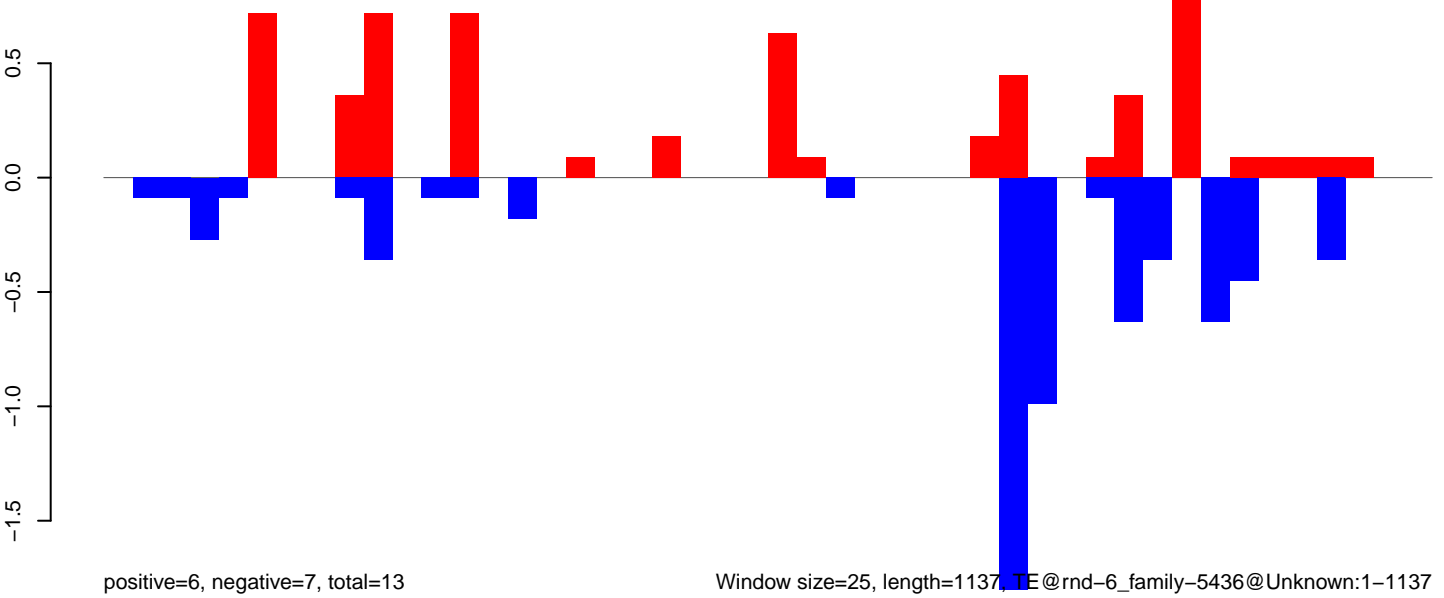

AeAlbo_CHIKV_AZT_3dpi.rep

Window size=25, length=1137, TE@rnd-6_family-5436@Unknown:1-1137