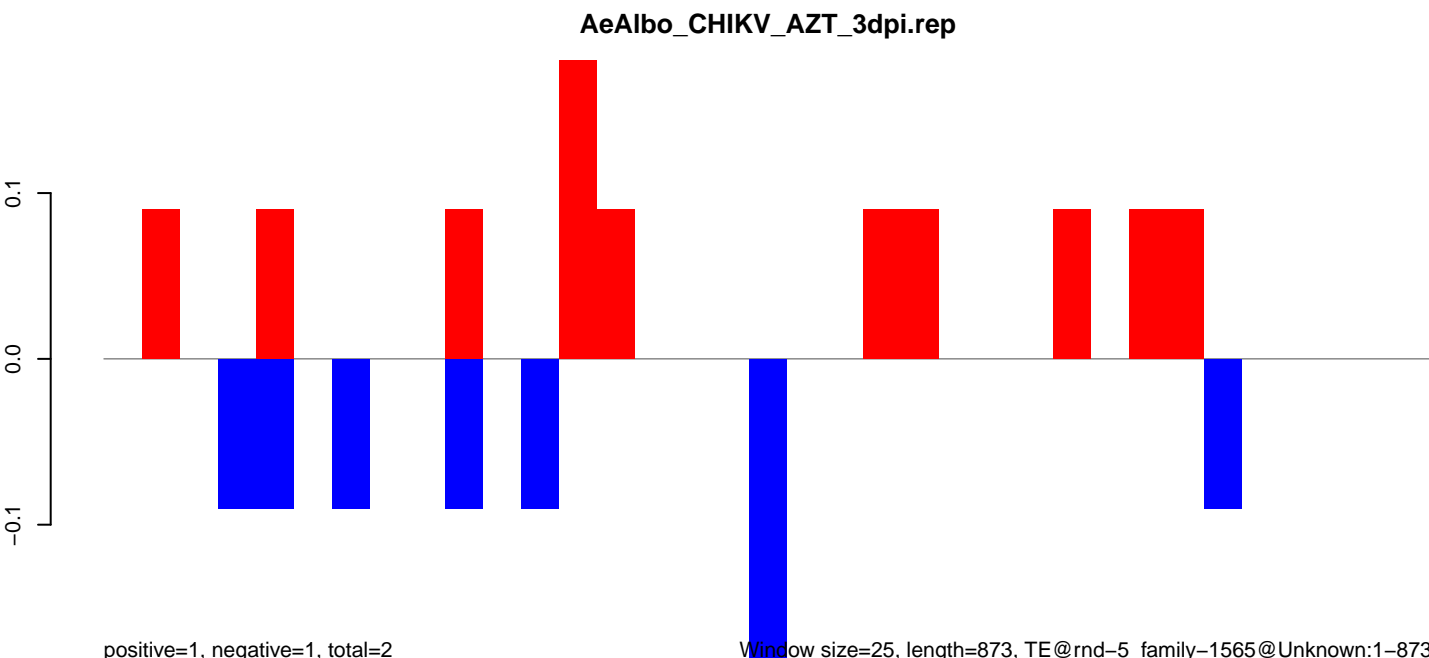

Window size=25, length=1013, TE@rnd-5\_family-2091@LTR\_Gypsy:1-1013

positive=1, negative=0, total=1

positive=0, negative=0, total=1

positive=1, negative=1, total=2

Window size=25, length=873, TE@rnd-5\_family-1565@Unknown:1-873