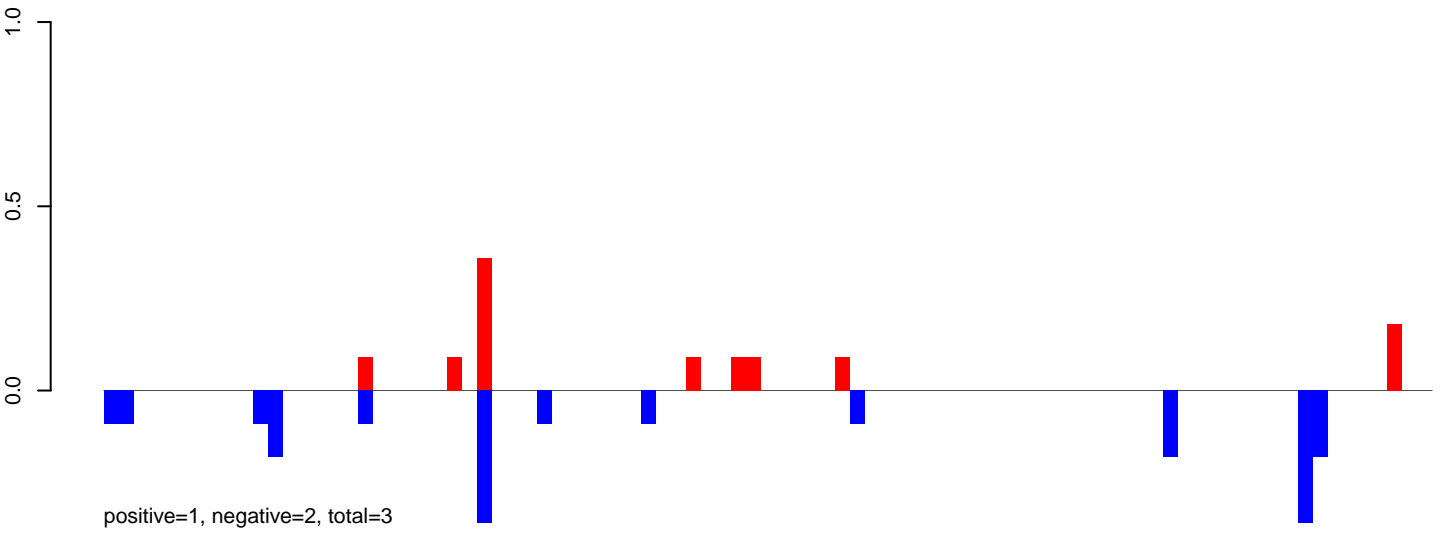

AeAlbo_CHIKV_AZT_3dpi.18_23.rep

Window size=25, length=2217, TE@ltr-1_family-6303@Satellite:1-2217