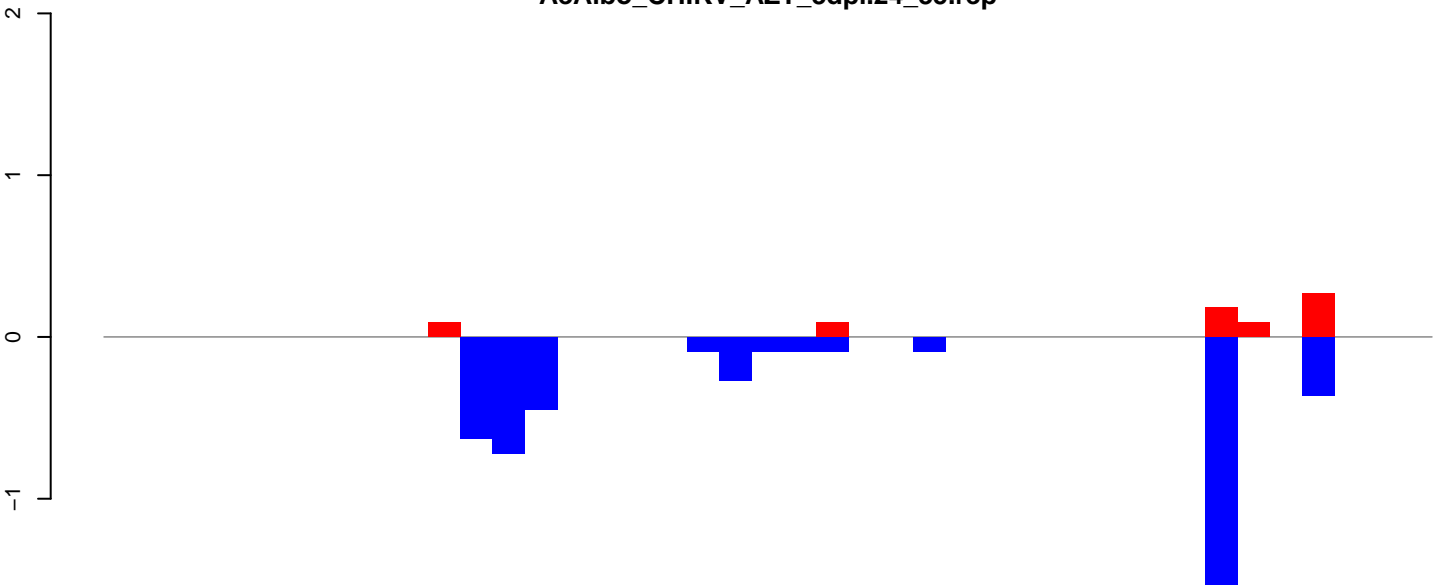

AeAlbo_CHIKV_AZT_3dpi.24_35.rep

positive=1, negative=4, total=5