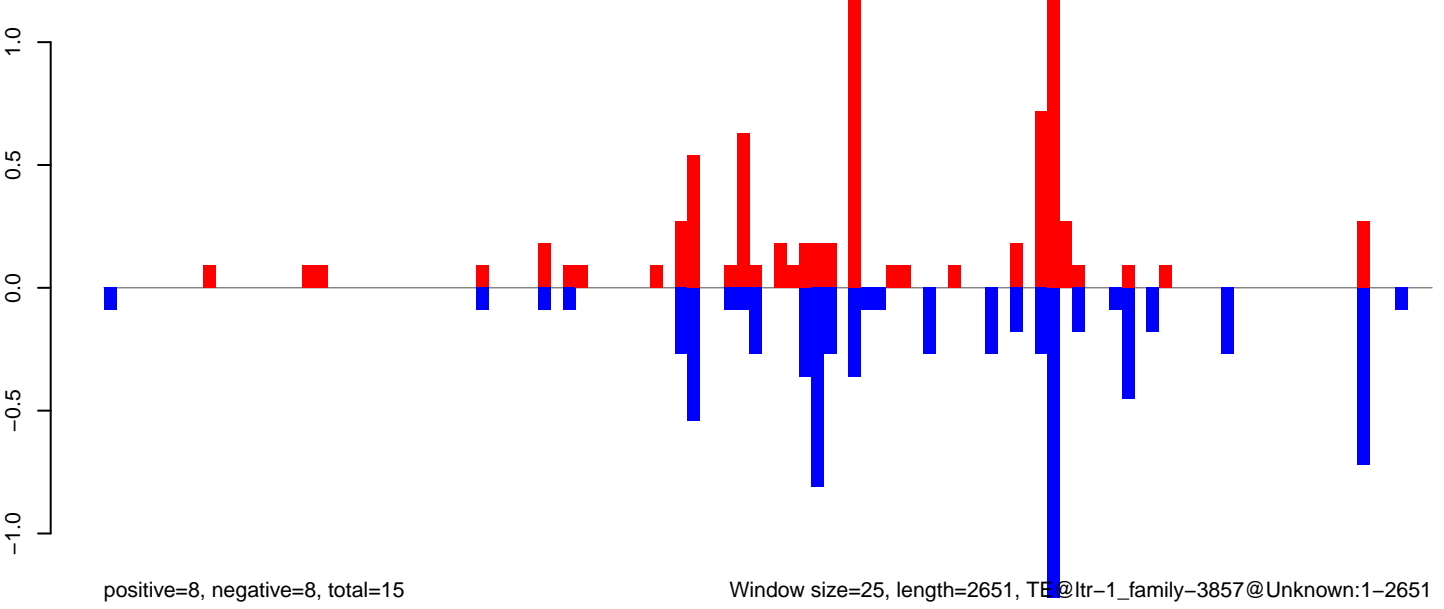

AeAlbo_CHIKV_AZT_3dpi.rep

Window size=25, length=2651, TE@ltr-1_family-3857@Unknown:1-2651

0 500 1000 1500 2000 2500