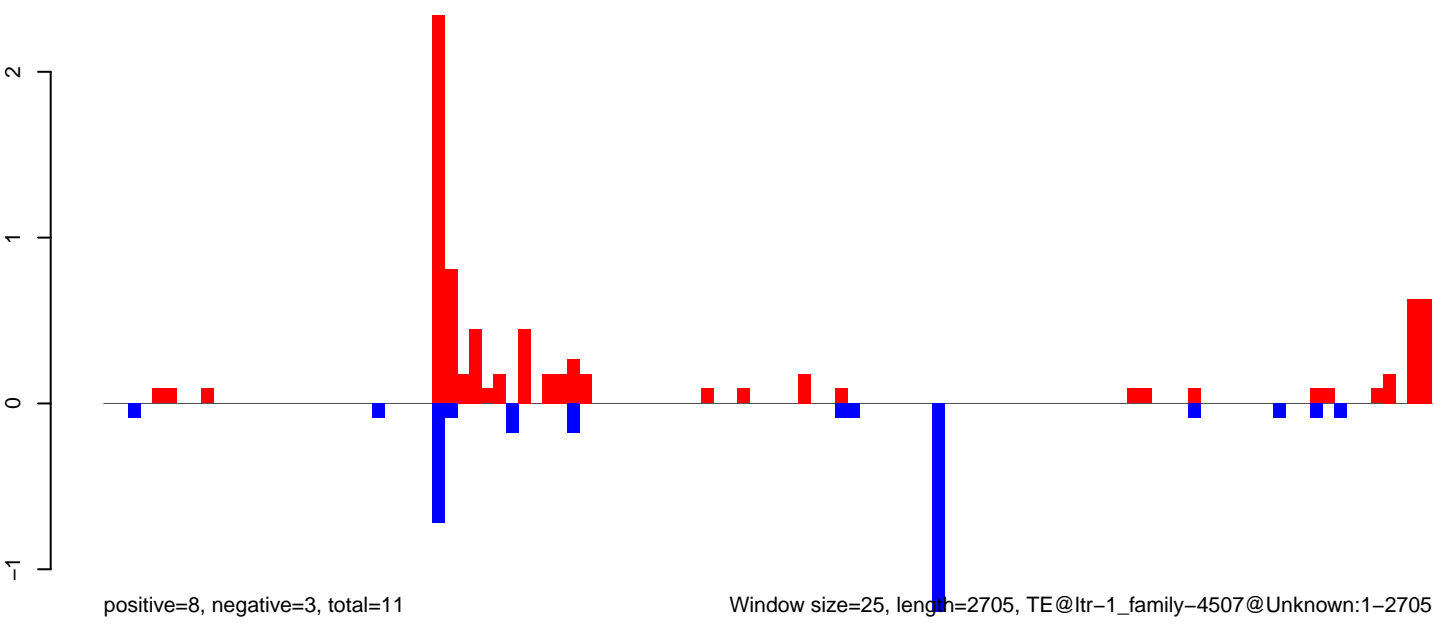

AeAlbo_CHIKV_AZT_3dpi.rep

Window size=25, length=2705, TE@ltr-1_family-4507@Unknown:1-2705