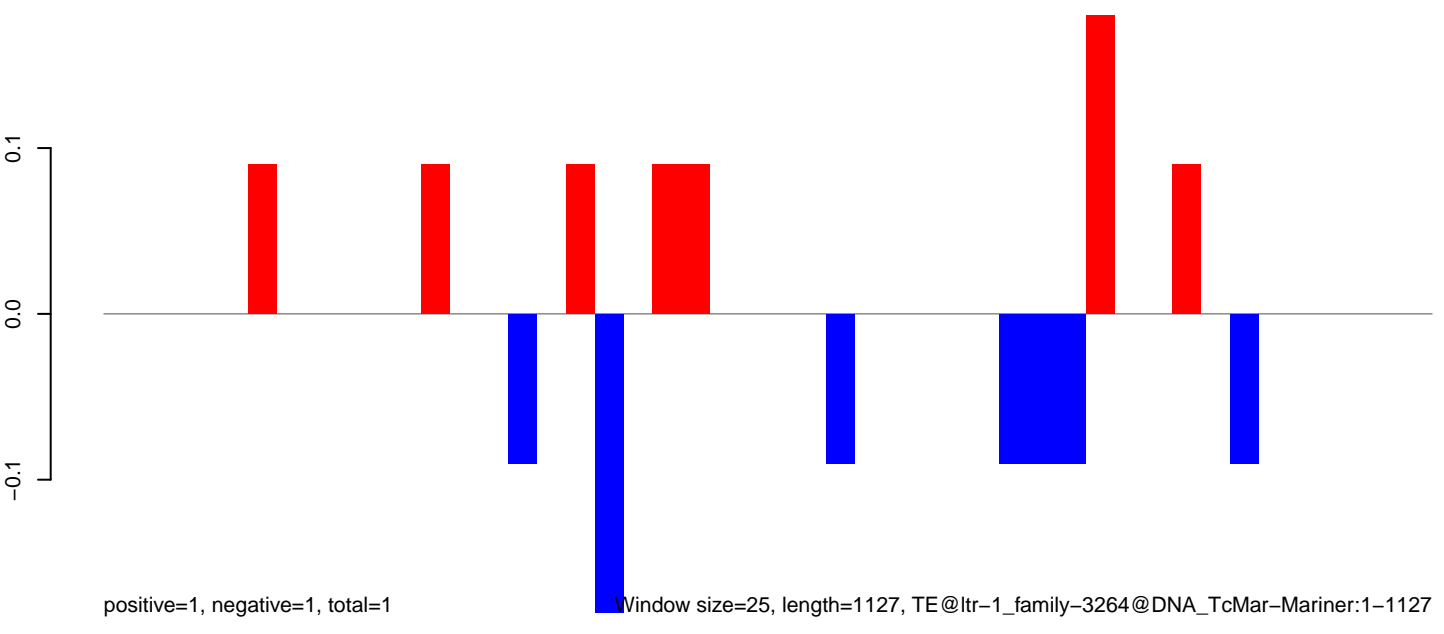

AeAlbo_CHIKV_AZT_3dpi.rep

Window size=25, length=1127, TE@ltr-1_family-3264@DNA_TcMar-Mariner:1-1127