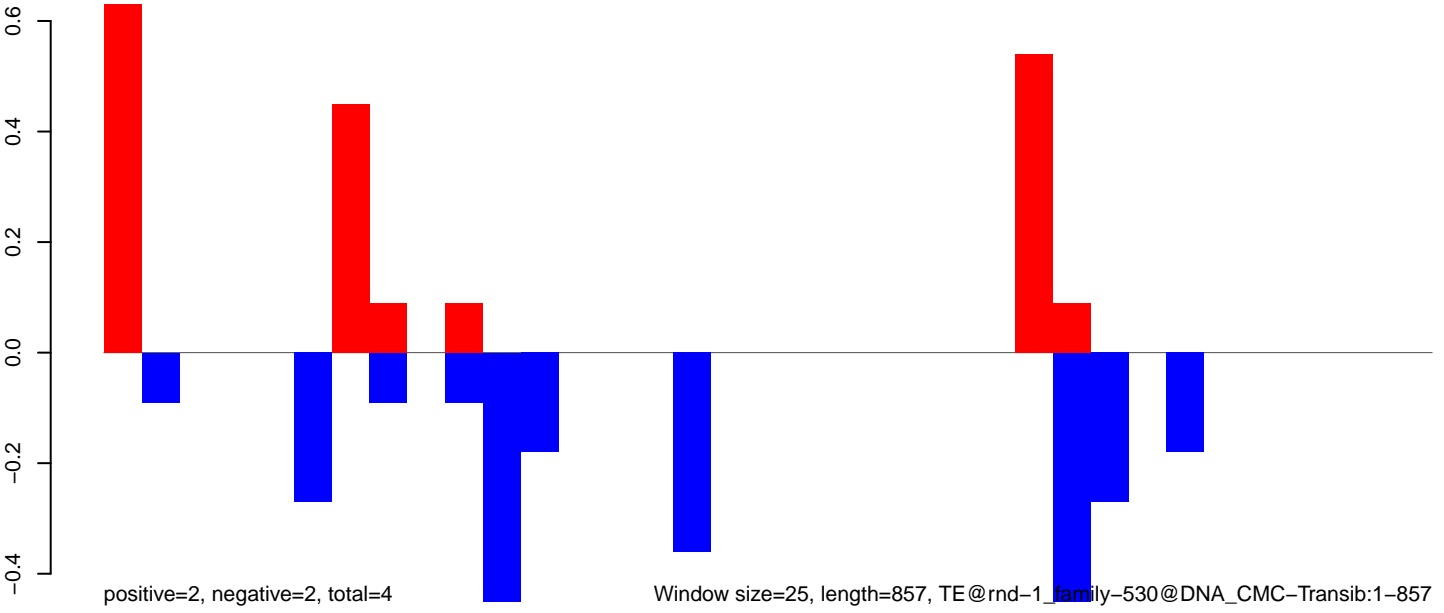

AeAlbo_CHIKV_AZT_3dpi.rep

Window size=25, length=857, TE@rnd-1_family-530@DNA_CMC-Transib:1-857