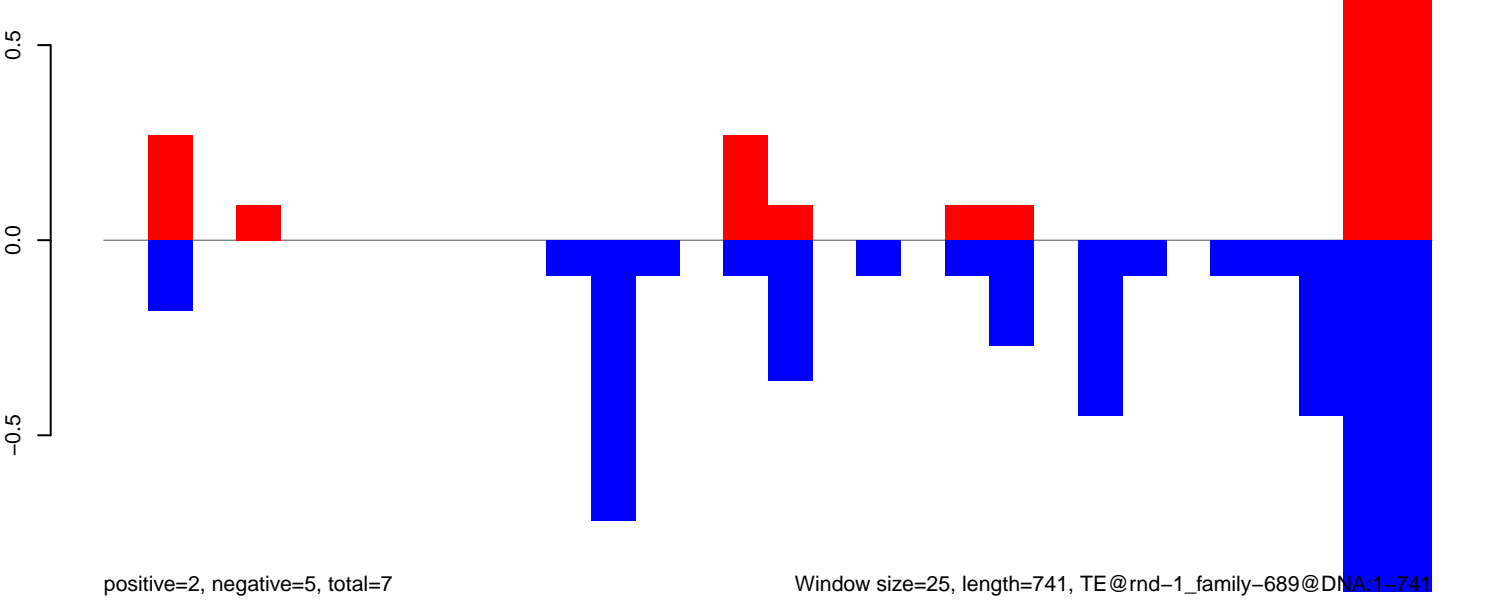

AeAlbo_CHIKV_AZT_3dpi.rep

Window size=25, length=741, TE@rnd-1_family-689@DNA:1-741