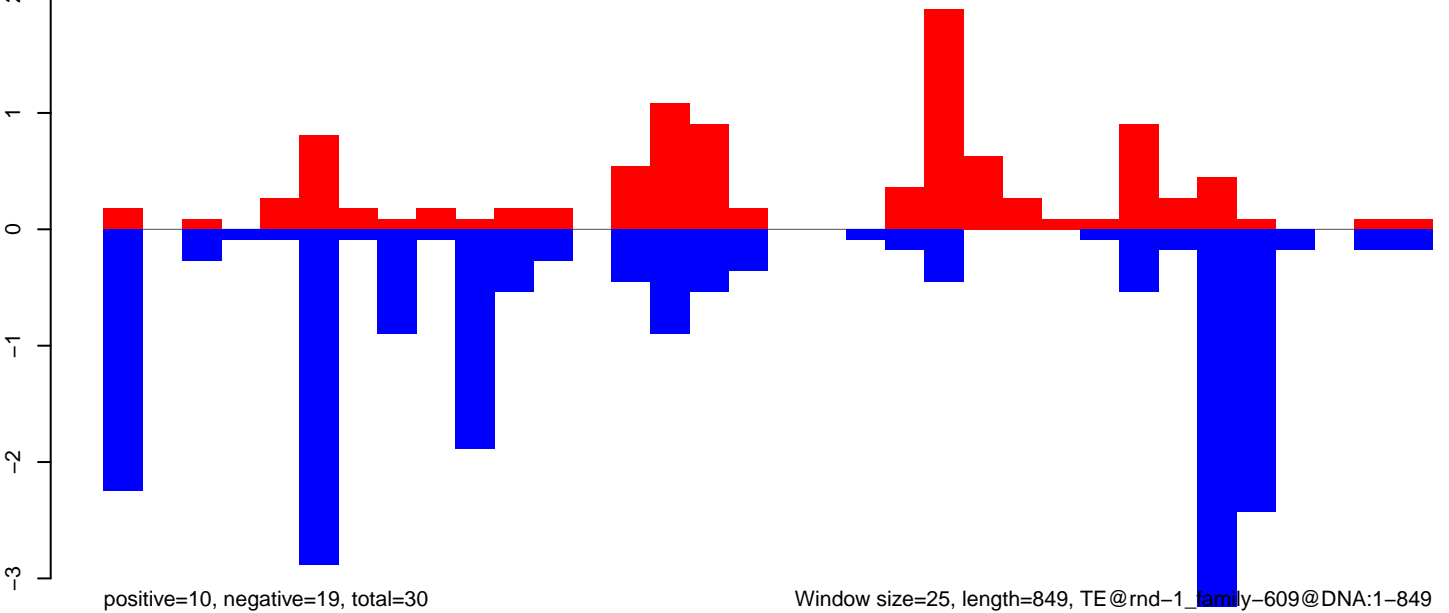

AeAlbo_CHIKV_AZT_3dpi.rep

Window size=25, length=849, TE@rnd-1_family-609@DNA:1-849