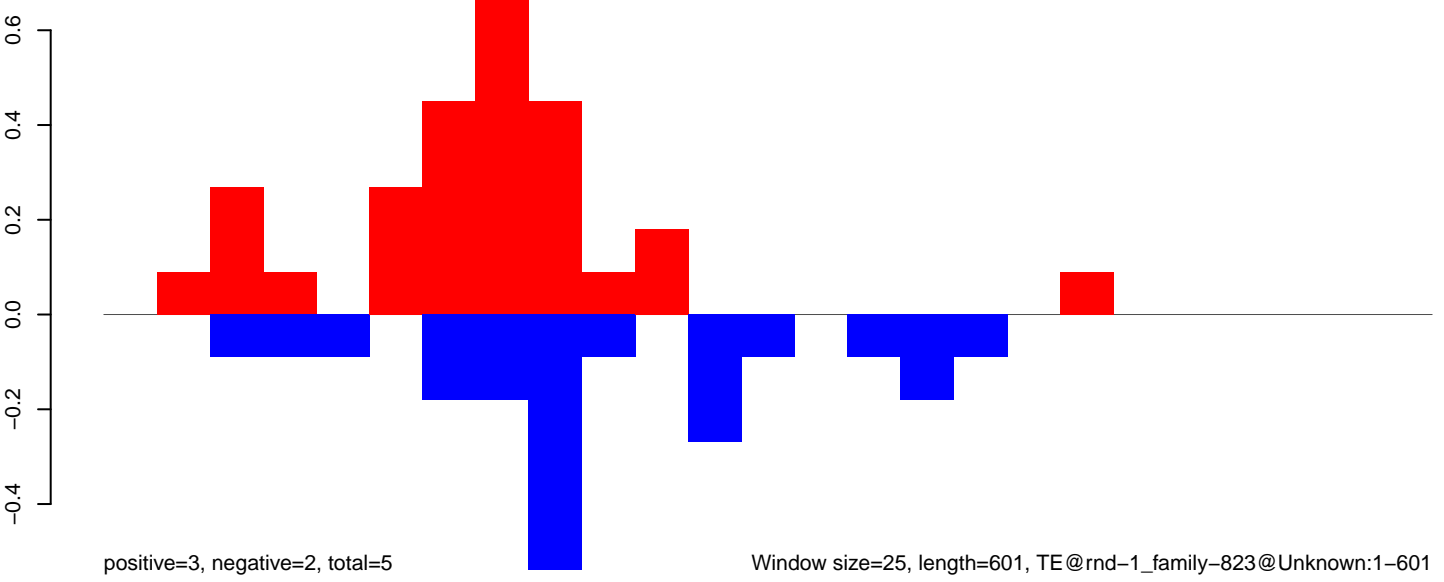

AeAlbo_CHIKV_AZT_3dpi.rep

Window size=25, length=601, TE@rnd-1_family-823@Unknown:1-601