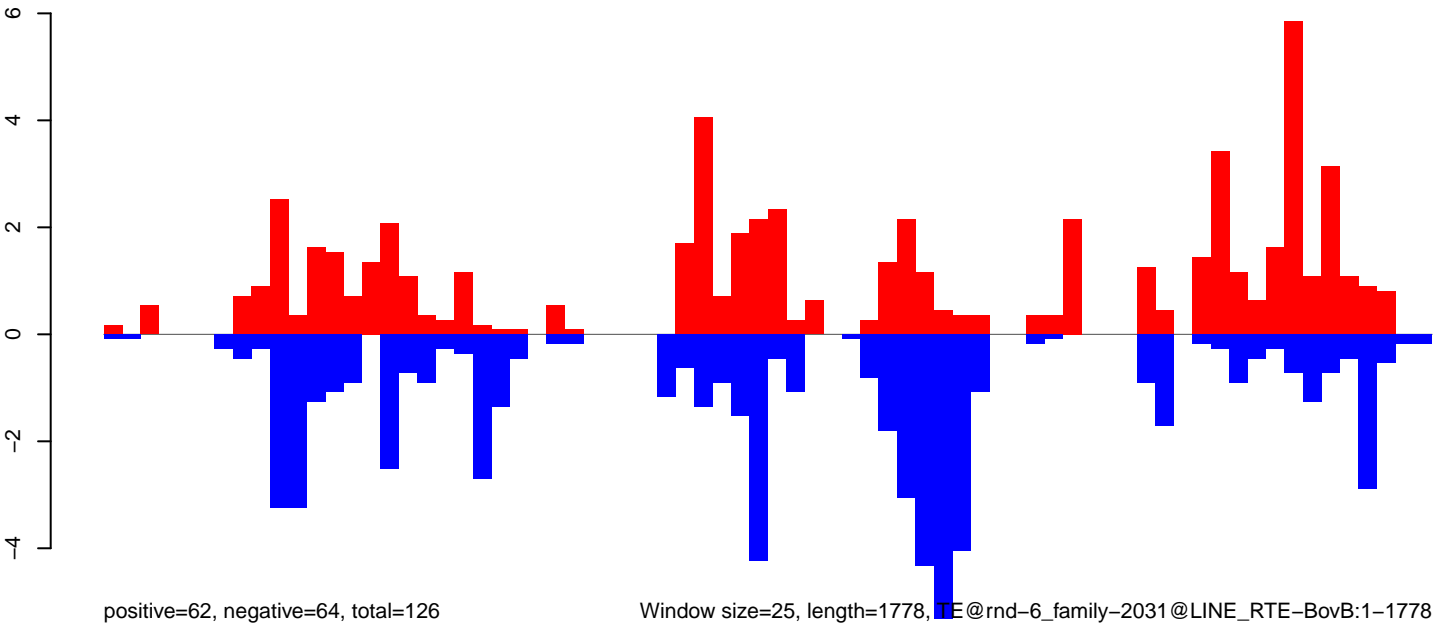

AeAlbo_CHIKV_AZT_3dpi.rep

Window size=25, length=1778, TE@rnd-6_family-2031@LINE RTE-BovB:1-1778

0 500 1000 1500