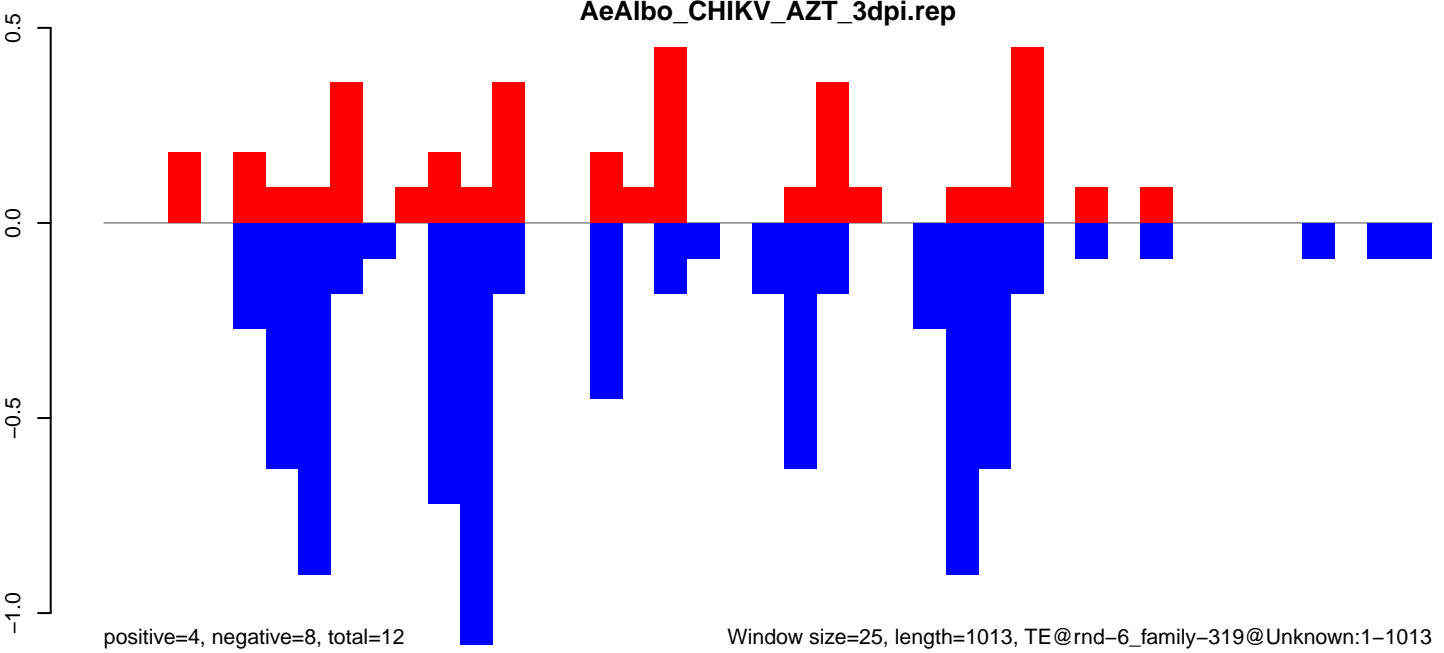

AeAlbo_CHIKV_AZT_3dpi.rep

Window size=25, length=1013, TE@rnd-6_family-319@Unknown:1-1013

0 200 400 600 800 1000