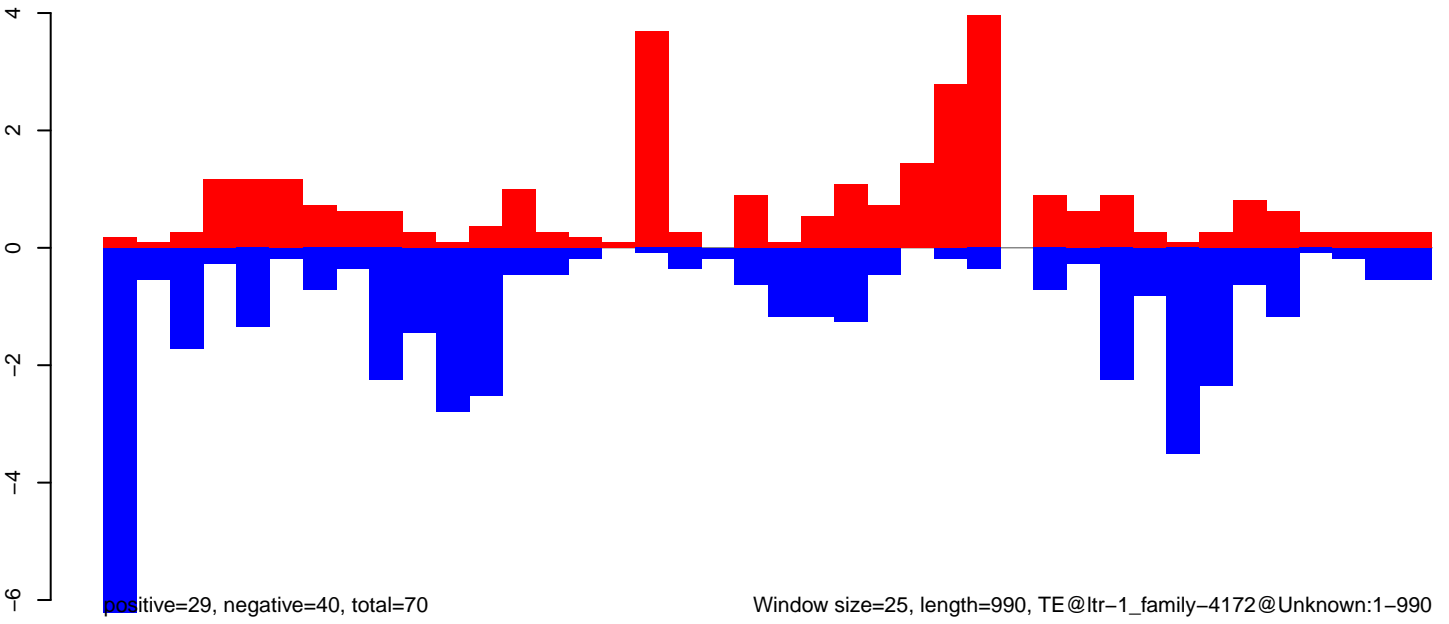

AeAlbo_CHIKV_AZT_3dpi.rep

Window size=25, length=990, TE@ltr-1_family-4172@Unknown:1-990