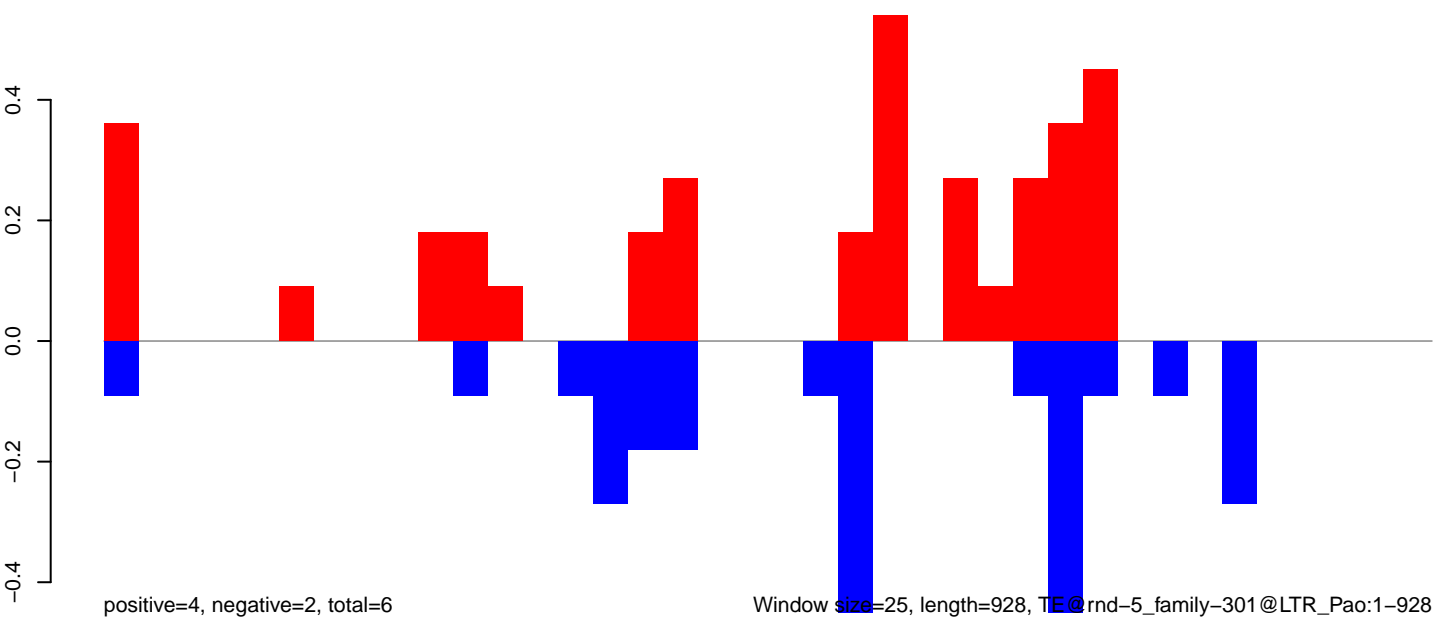

AeAlbo_CHIKV_AZT_3dpi.rep

Window size=25, length=928, TE@rnd-5_family-301@LTR_Pao:1-928