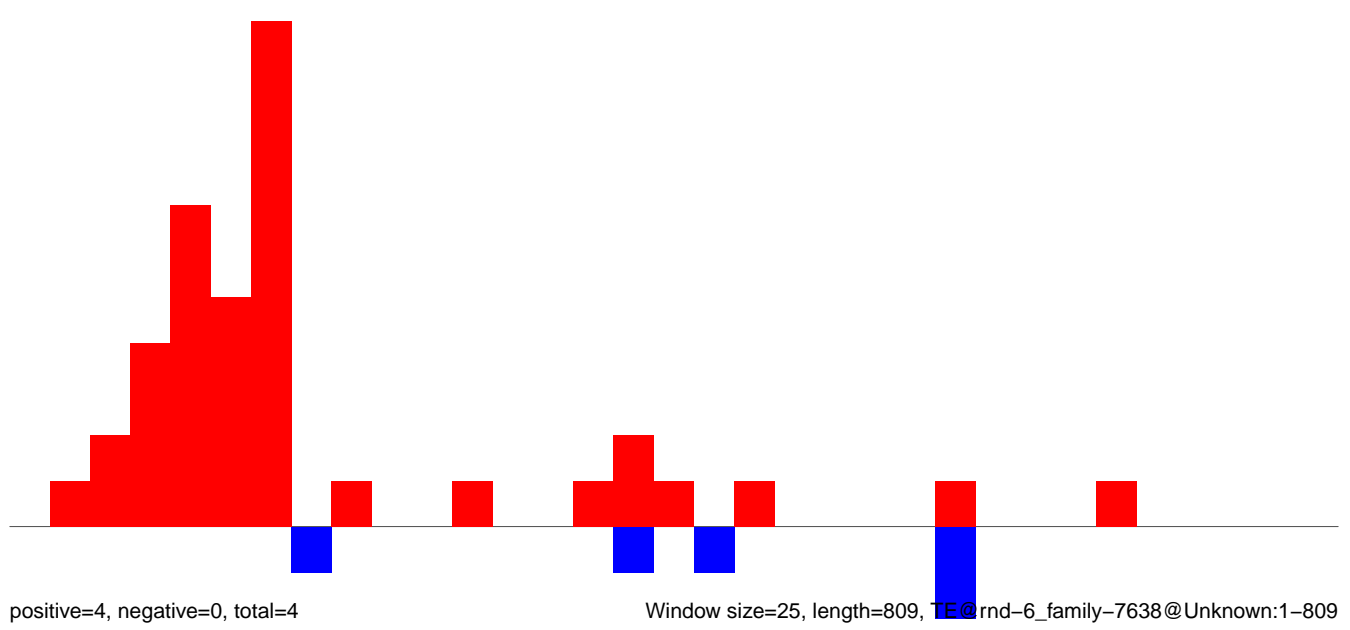

AeAlbo_CHIKV_AZT_3dpi.rep

Window size=25, length=809, TE@rnd-6_family-7638@Unknown:1-809