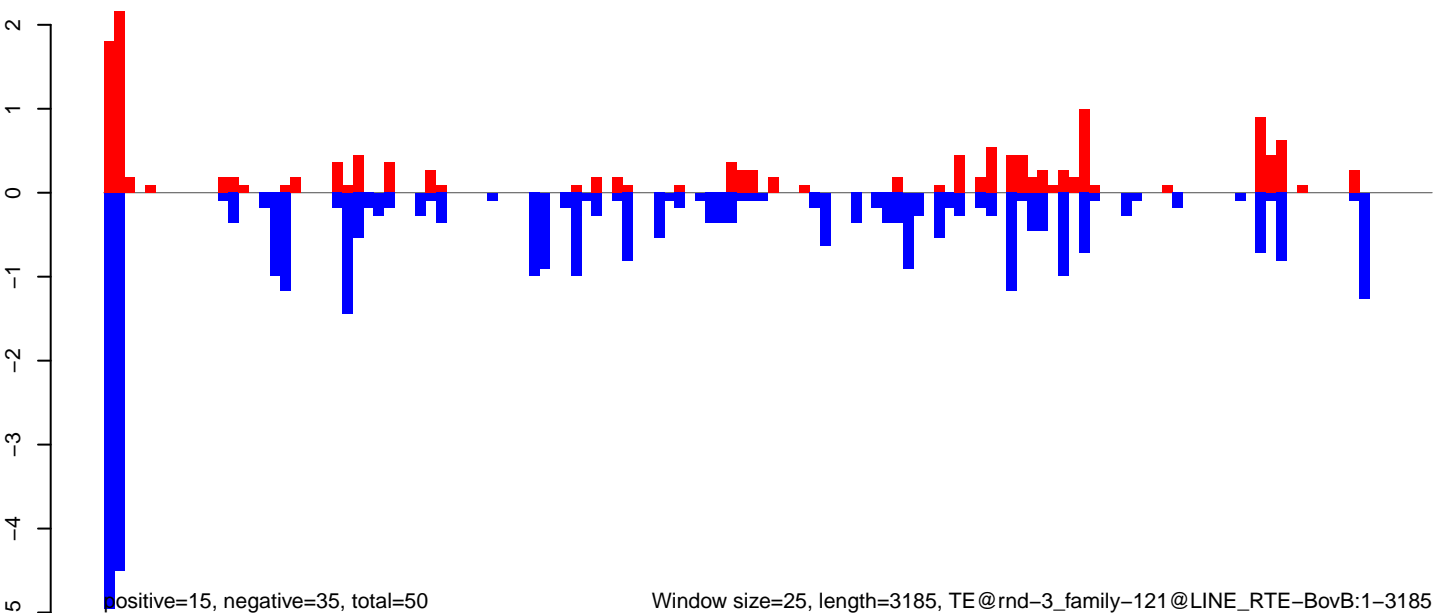

AeAlbo_CHIKV_AZT_3dpi.rep

Window size=25, length=3185, TE@rnd-3_family-121@LINE RTE-BovB:1-3185