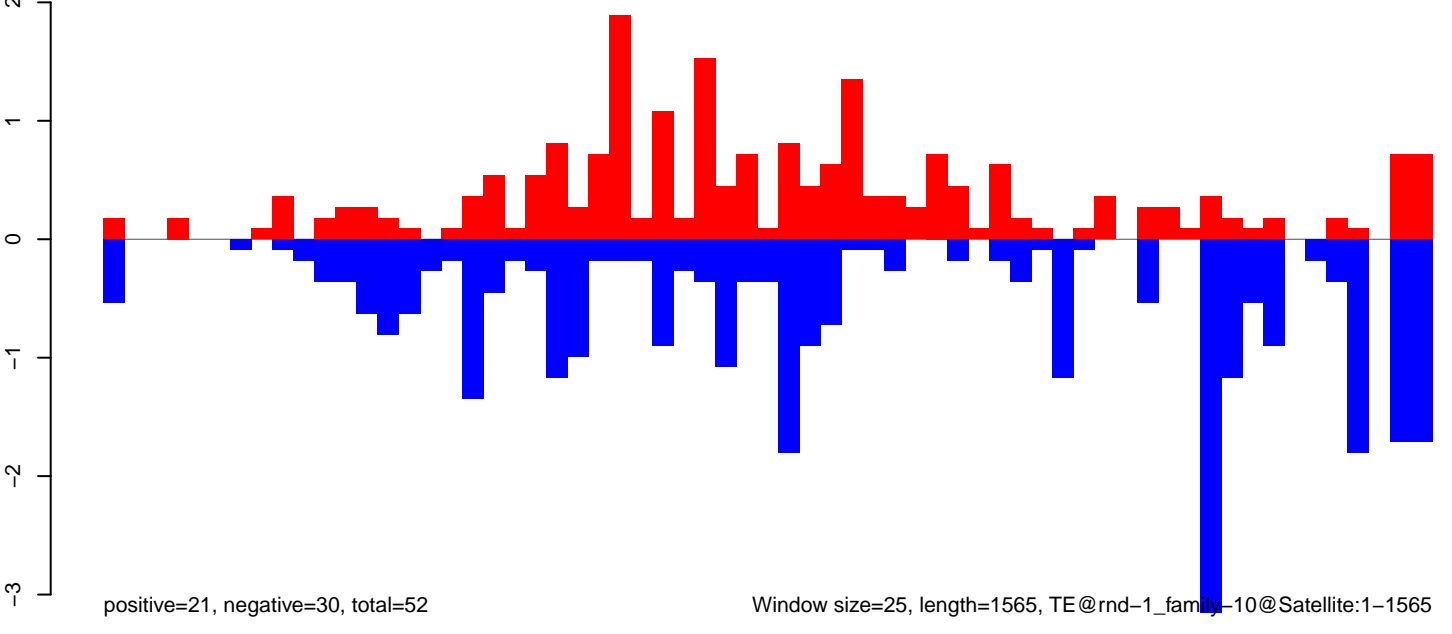

AeAlbo_CHIKV_AZT_3dpi.rep

Window size=25, length=1565, TE@rnd-1_family-10@Satellite:1-1565