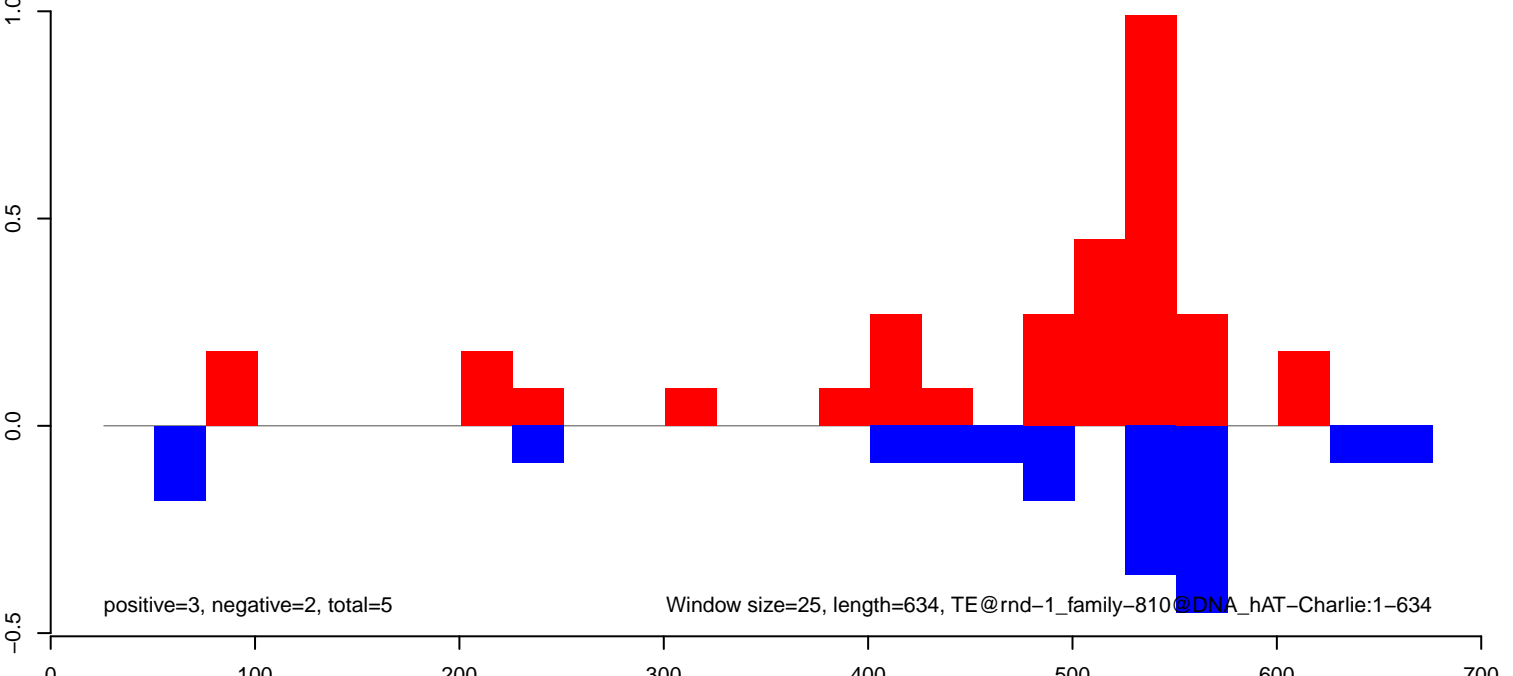

AeAlbo_CHIKV_AZT_3dpi.18_23.rep

AeAlbo_CHIKV_AZT_3dpi.rep