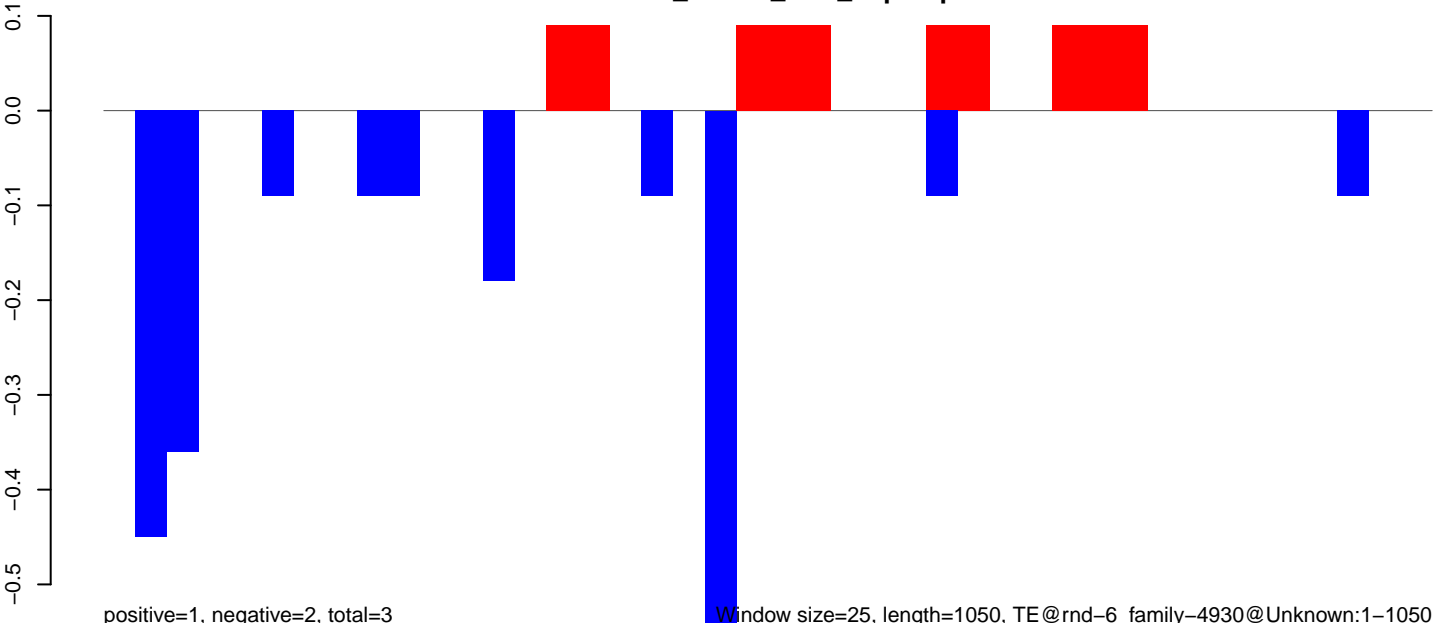

AeAlbo_CHIKV_AZT_3dpi.rep

positive=1, negative=2, total=3

Window size=25, length=1050, TE@rnd-6_family-4930@Unknown:1-1050