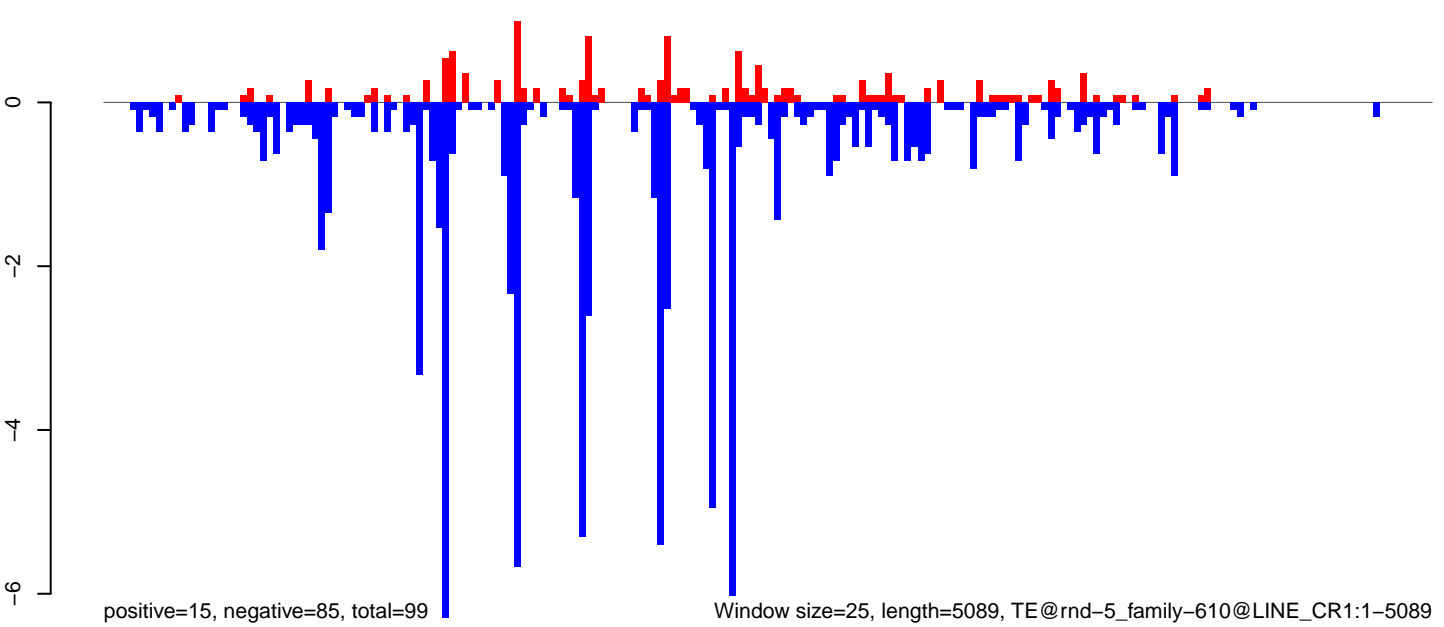

AeAlbo_CHIKV_AZT_3dpi.rep

Window size=25, length=5089, TE@rnd-5_family-610@LINE_CR1:1-5089

0 1000 2000 3000 4000 5000