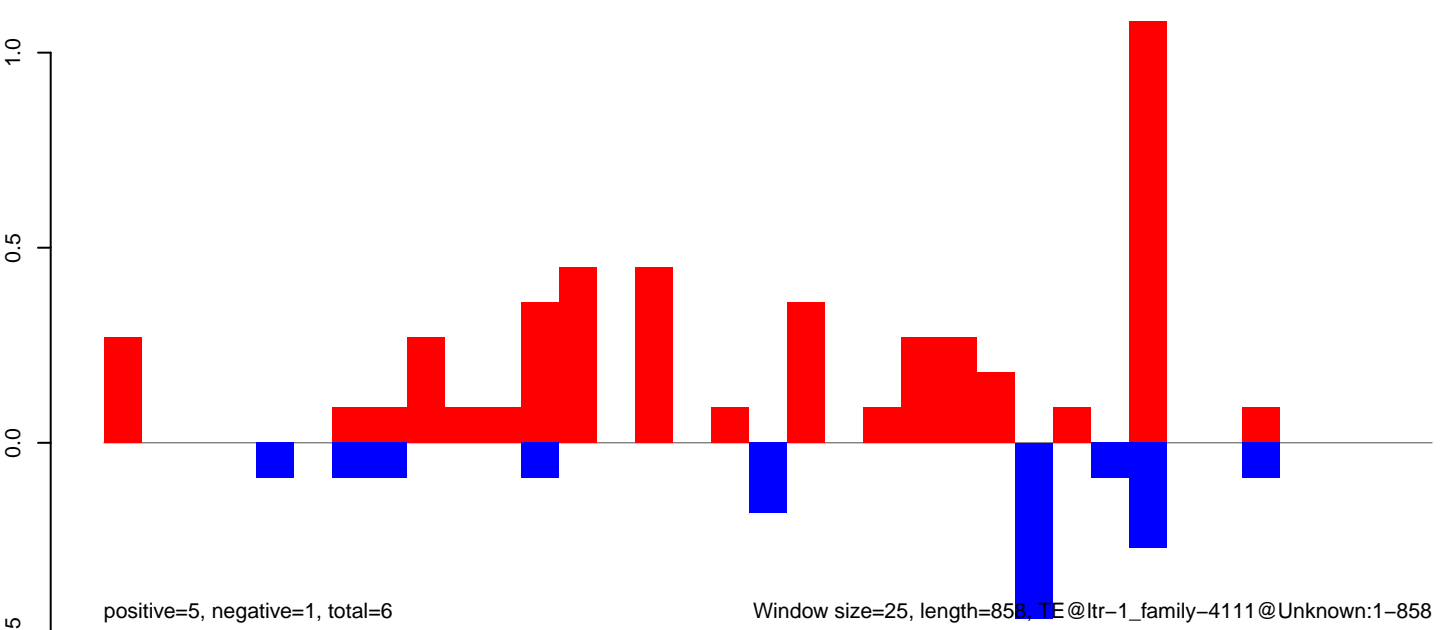

AeAlbo_CHIKV_AZT_3dpi.rep

Window size=25, length=858, TE@ltr-1_family-4111@Unknown:1-858