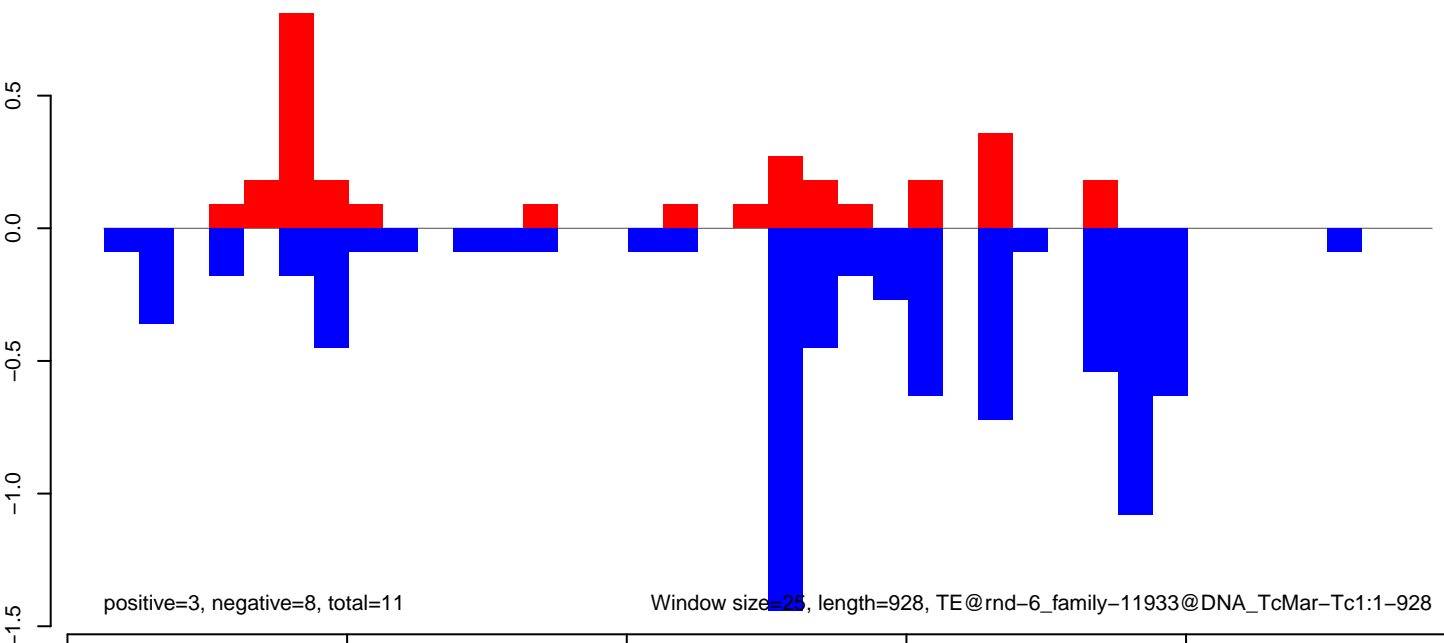

AeAlbo_CHIKV_AZT_3dpi.rep

positive=3, negative=8, total=11

Window size=25, length=928, TE@rnd-6_family-11933@DNA_TcMar-Tc1:1-928