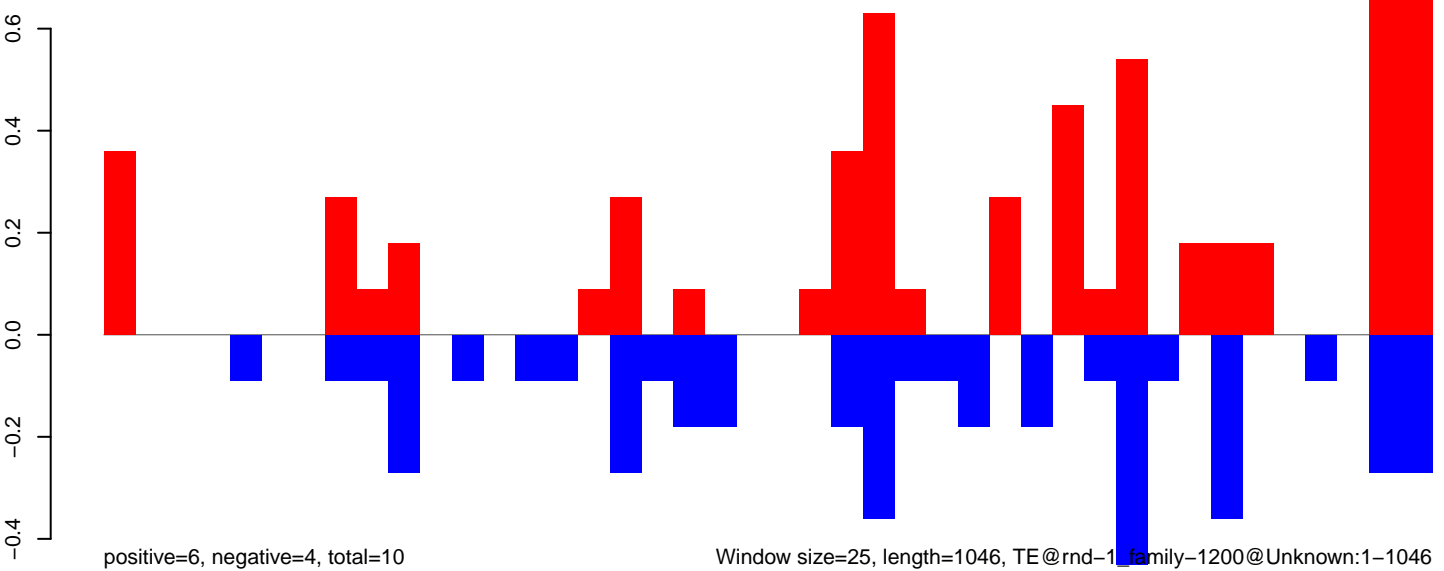

Window size=25, length=1304, TE@rnd\_1\_family-1209@Unknown:1-1304

AeAlbo\_CHIKV\_AZT\_3dpi.18\_23.rep

AeAlbo\_CHIKV\_AZT\_3dpi.24\_35.rep

AeAlbo\_CHIKV\_AZT\_3dpi.rep

Window size=25, length=1046, TE@rnd-1 family-1200@Unknown:1-1046