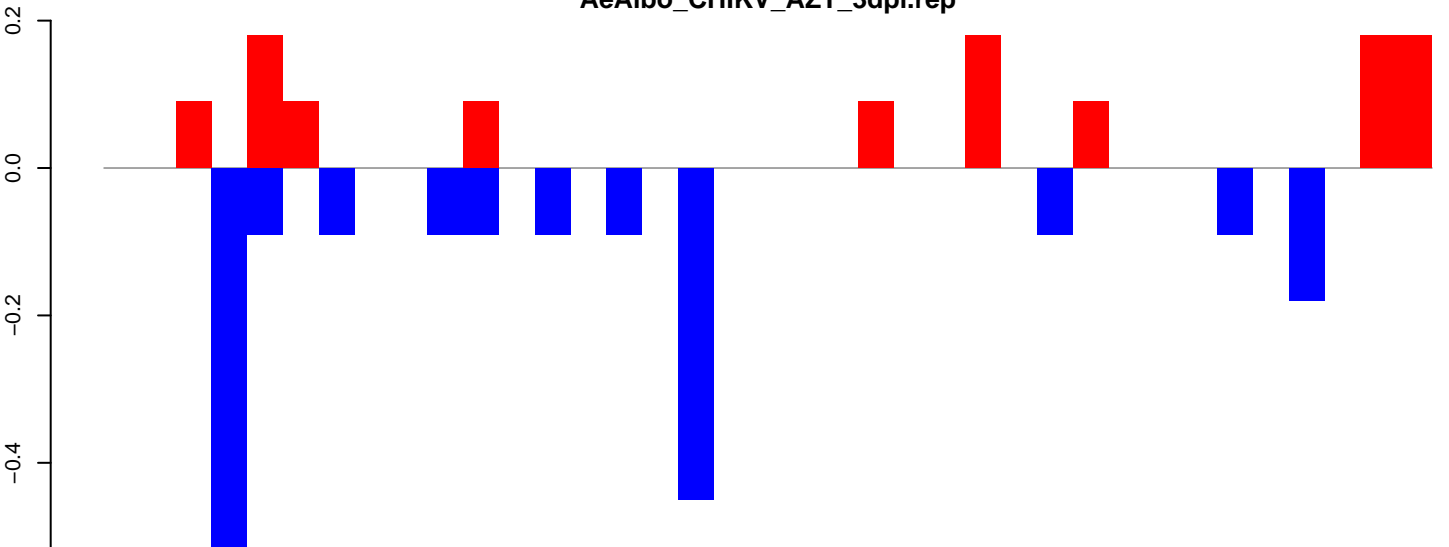

AeAlbo_CHIKV_AZT_3dpi.rep

positive=1, negative=2, total=3

Window size=25, length=916, TE@rnd-6_family-5208@LTR_Pao:1-916