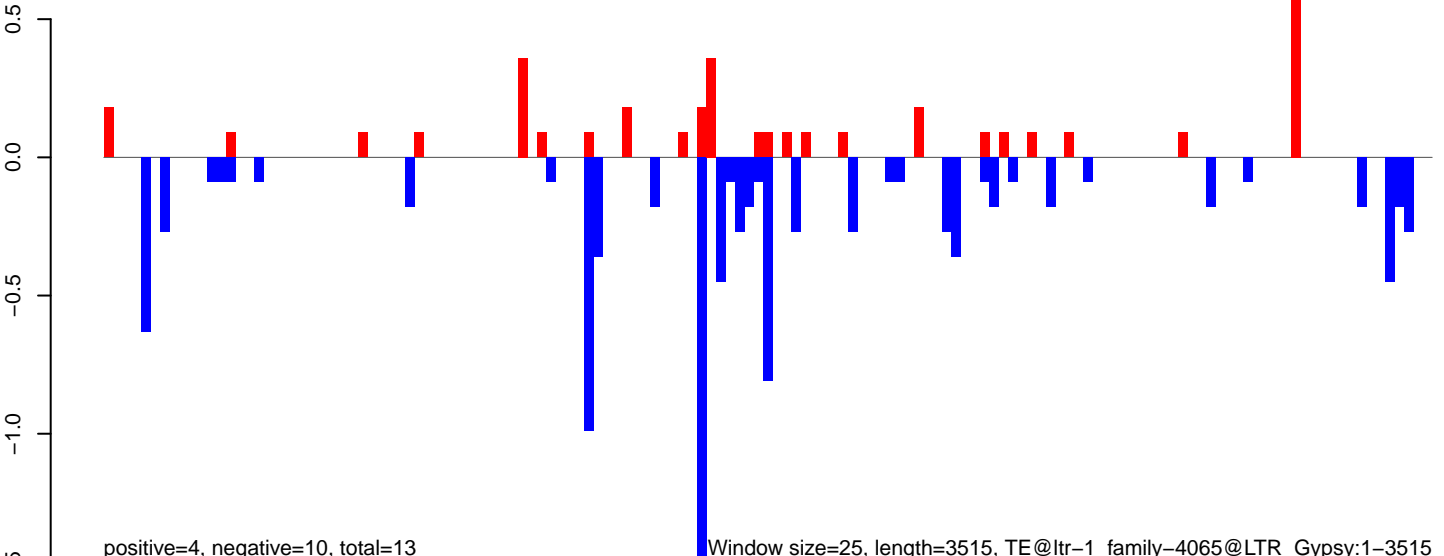

positive=4, negative=10, total=13

Window size=25, length=3515, TE@ltr-1_family-4065@LTR_Gypsy:1-3515