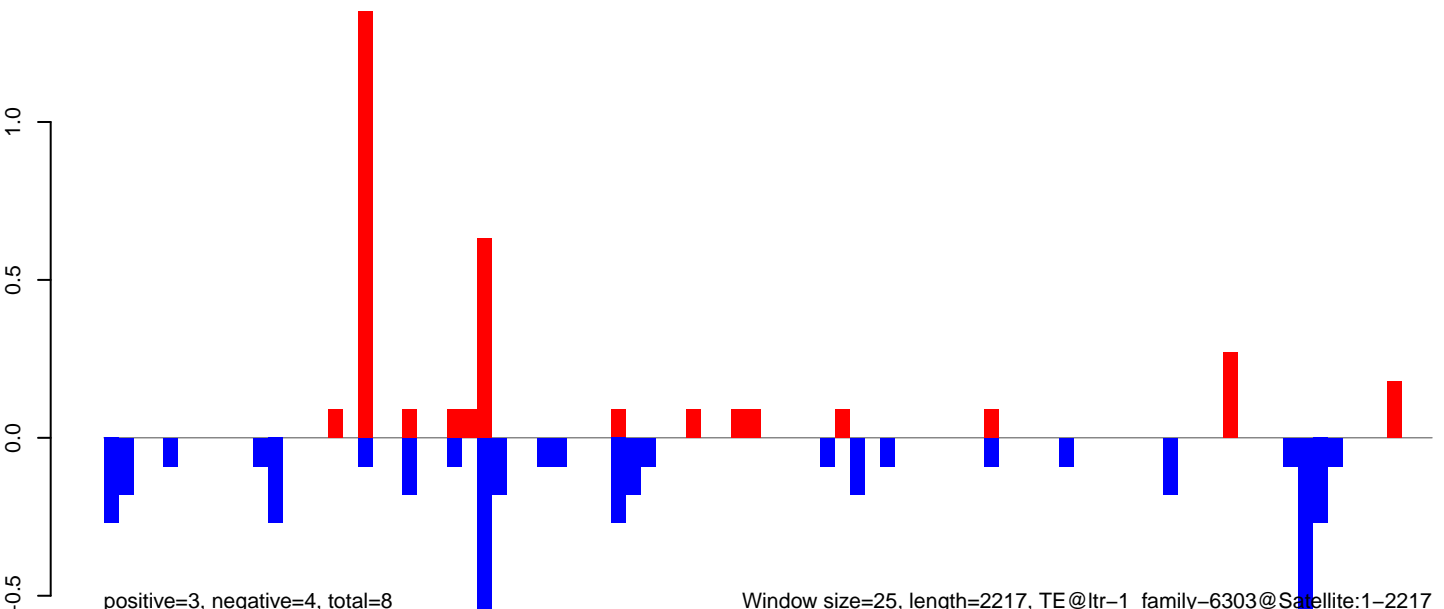

AeAlbo_CHIKV_AZT_3dpi.rep

Window size=25, length=2217, TE@ltr-1_family-6303@Satellite:1-2217