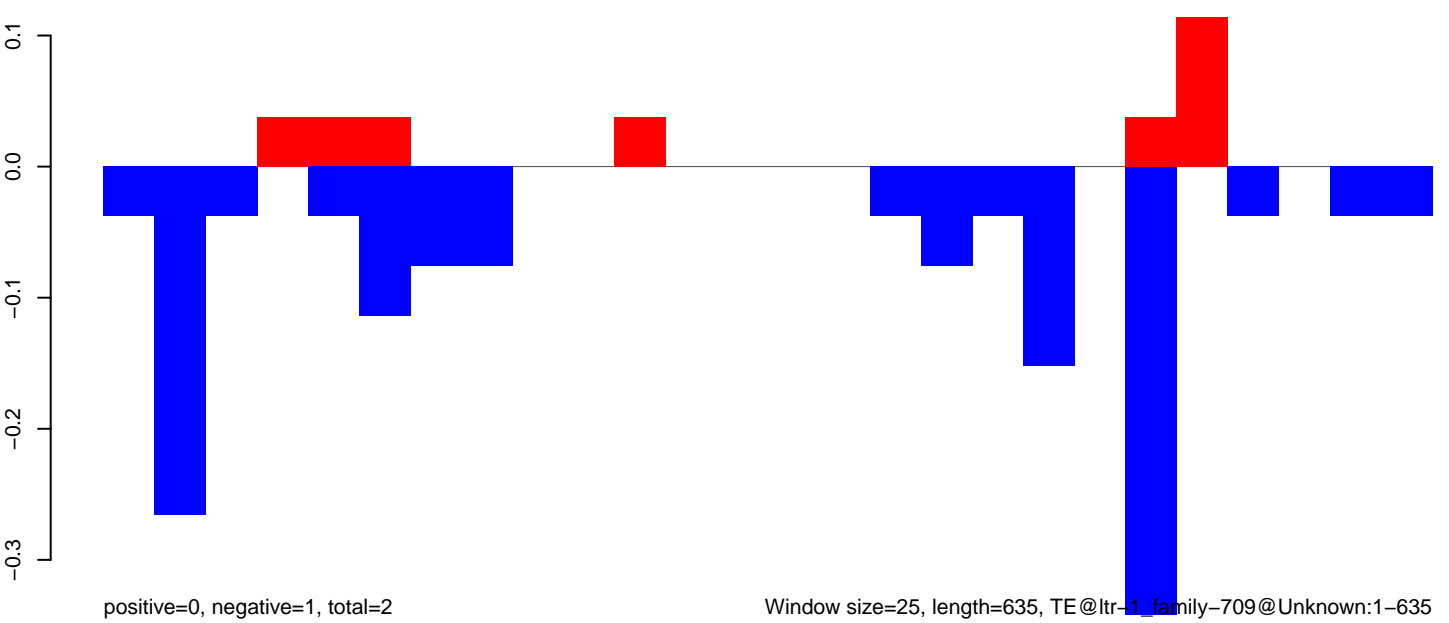

AeAlbo_CHIKV_AZT_9dpi.rep

Window size=25, length=635, TE@ltr-1_family-709@Unknown:1-635