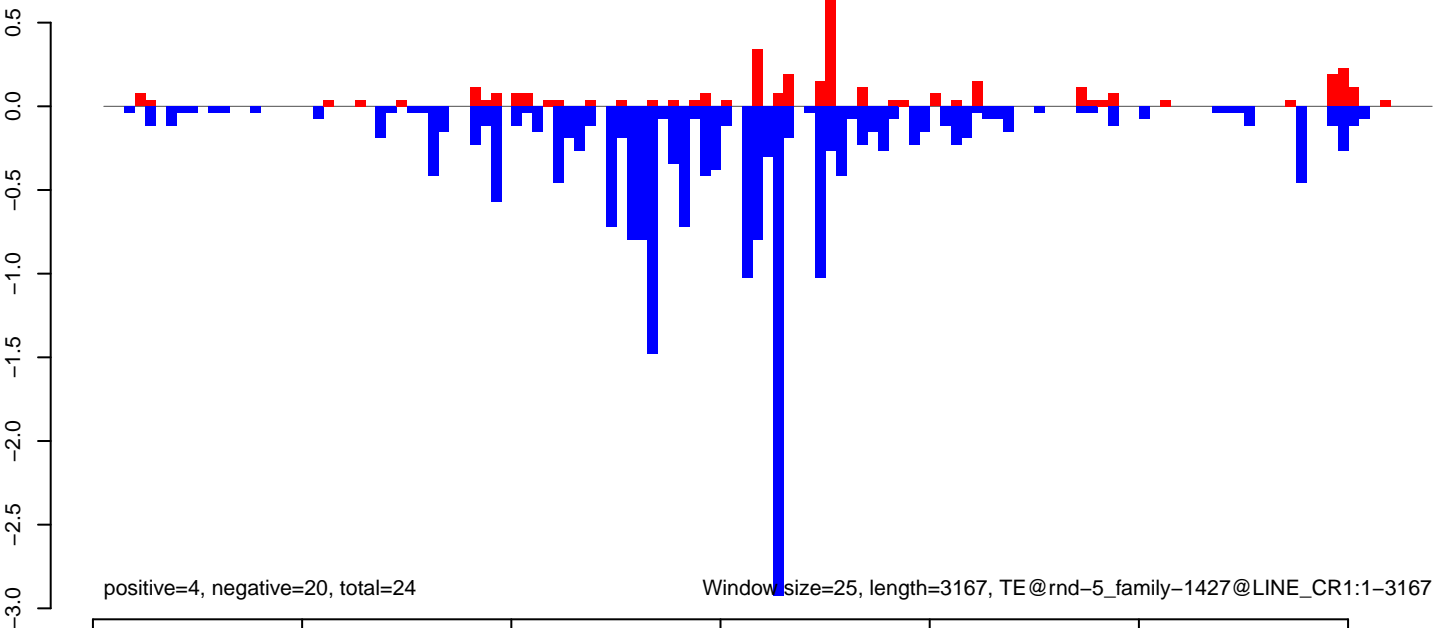

AeAlbo_CHIKV_AZT_9dpi.rep

positive=4, negative=20, total=24

Window size=25, length=3167, TE@rnd-5_family-1427@LINE_CR1:1-3167