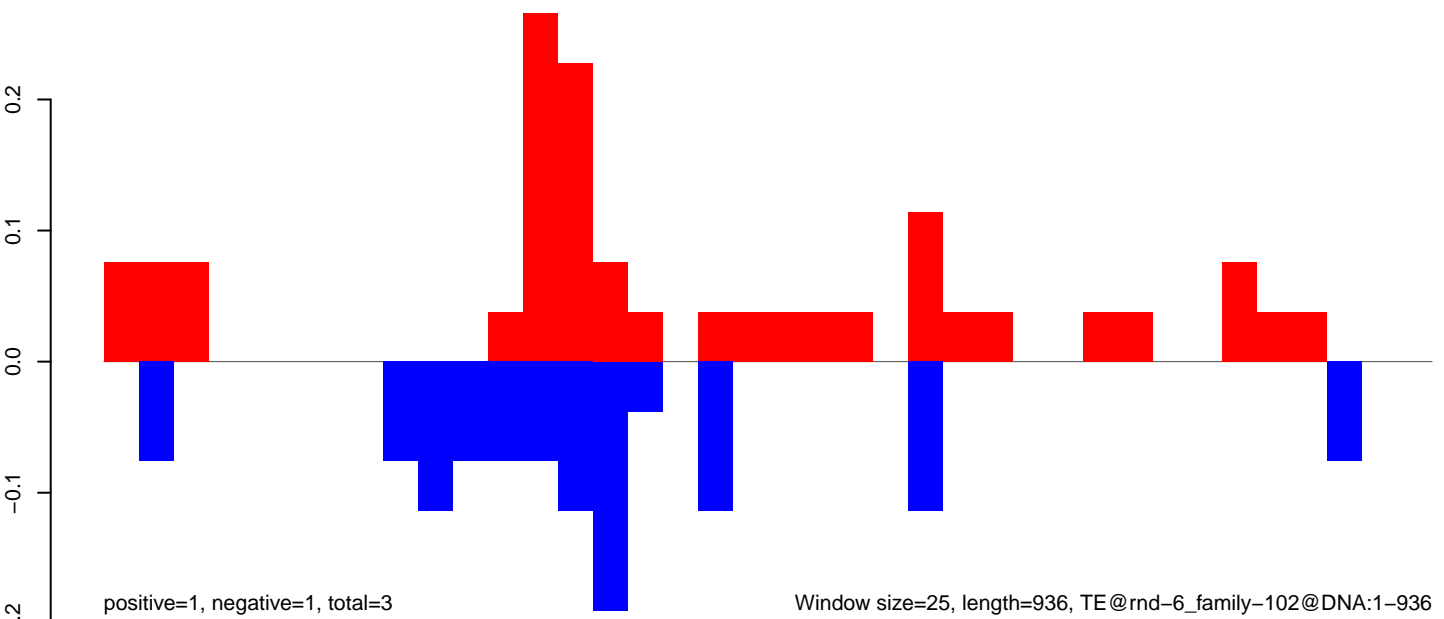

AeAlbo_CHIKV_AZT_9dpi.rep

Window size=25, length=2102, TE@rnd-6_family-1118@LTR_Pao:1-2102

AeAlbo_CHIKV_AZT_9dpi.18_23.rep

AeAlbo_CHIKV_AZT_9dpi.24_35.rep

AeAlbo_CHIKV_AZT_9dpi.rep

Window size=25, length=936, TE@rnd-6_family-102@DNA:1-936