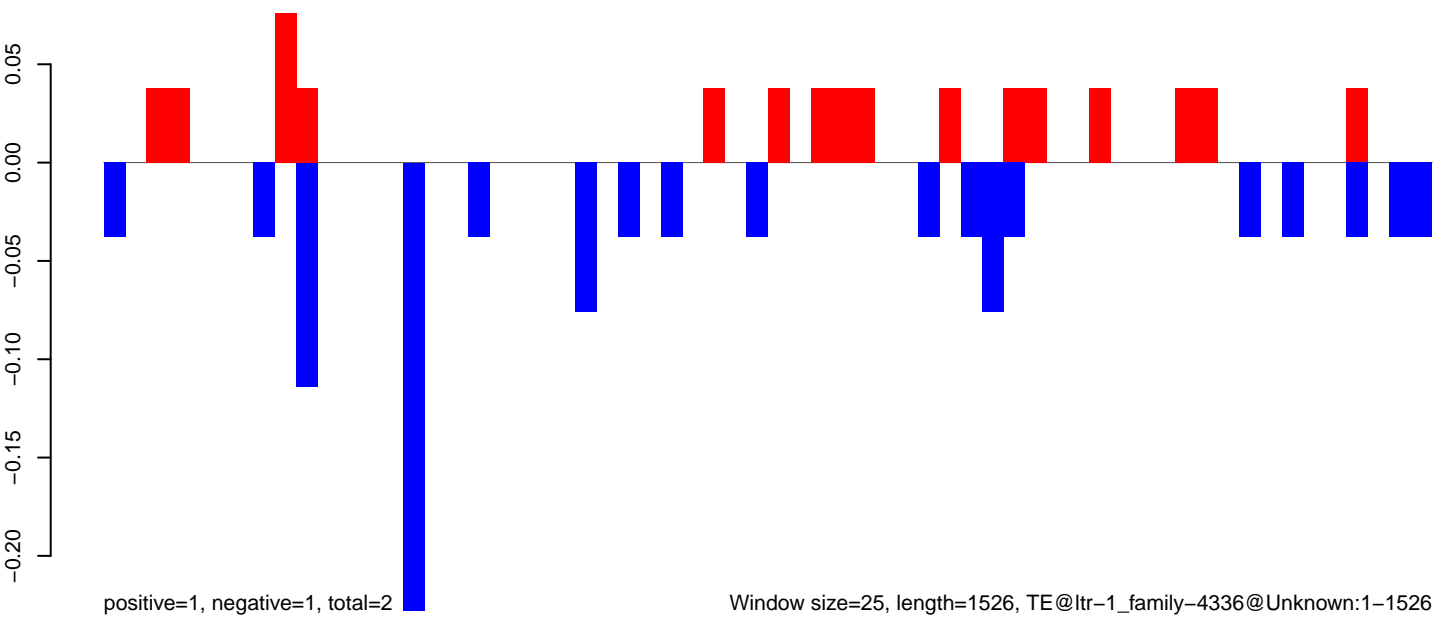

AeAlbo_CHIKV_AZT_9dpi.rep

Window size=25, length=1526, TE@ltr-1_family-4336@Unknown:1-1526

0 500 1000 1500