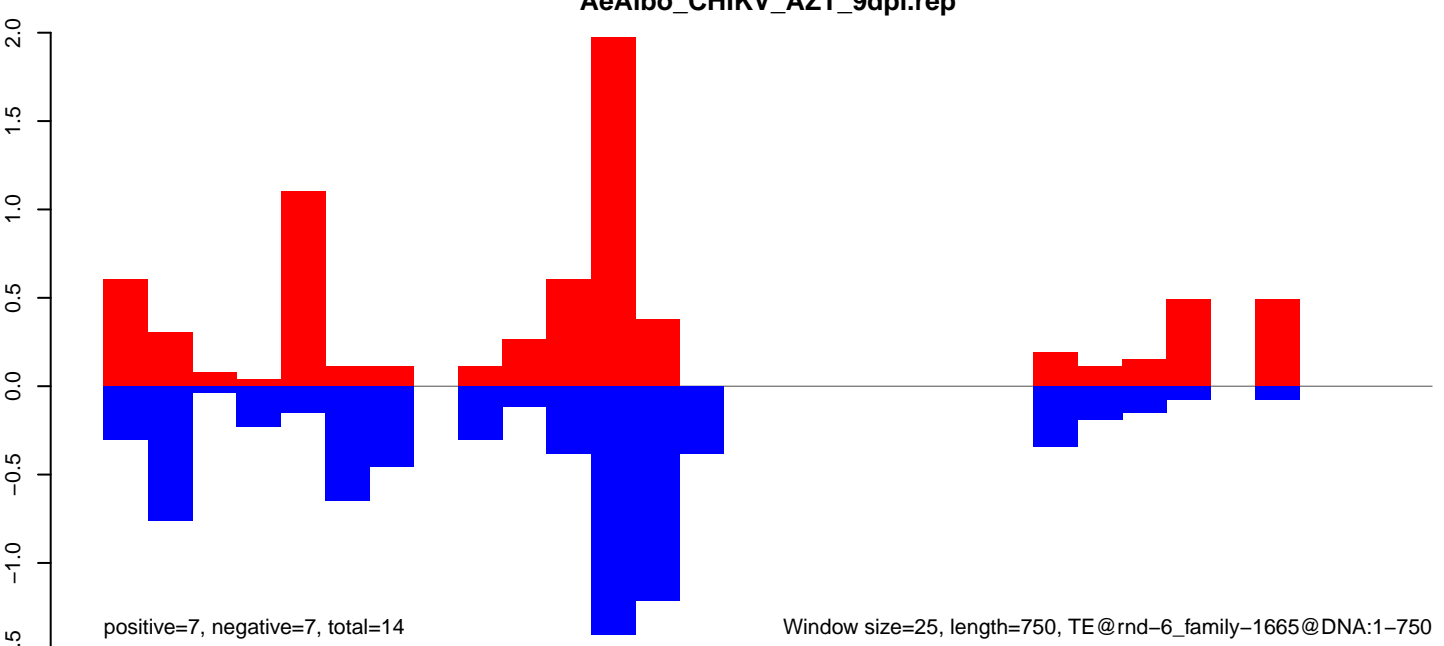

AeAlbo_CHIKV_AZT_9dpi.rep

Window size=25, length=750, TE@rnd-6_family-1665@DNA:1-750