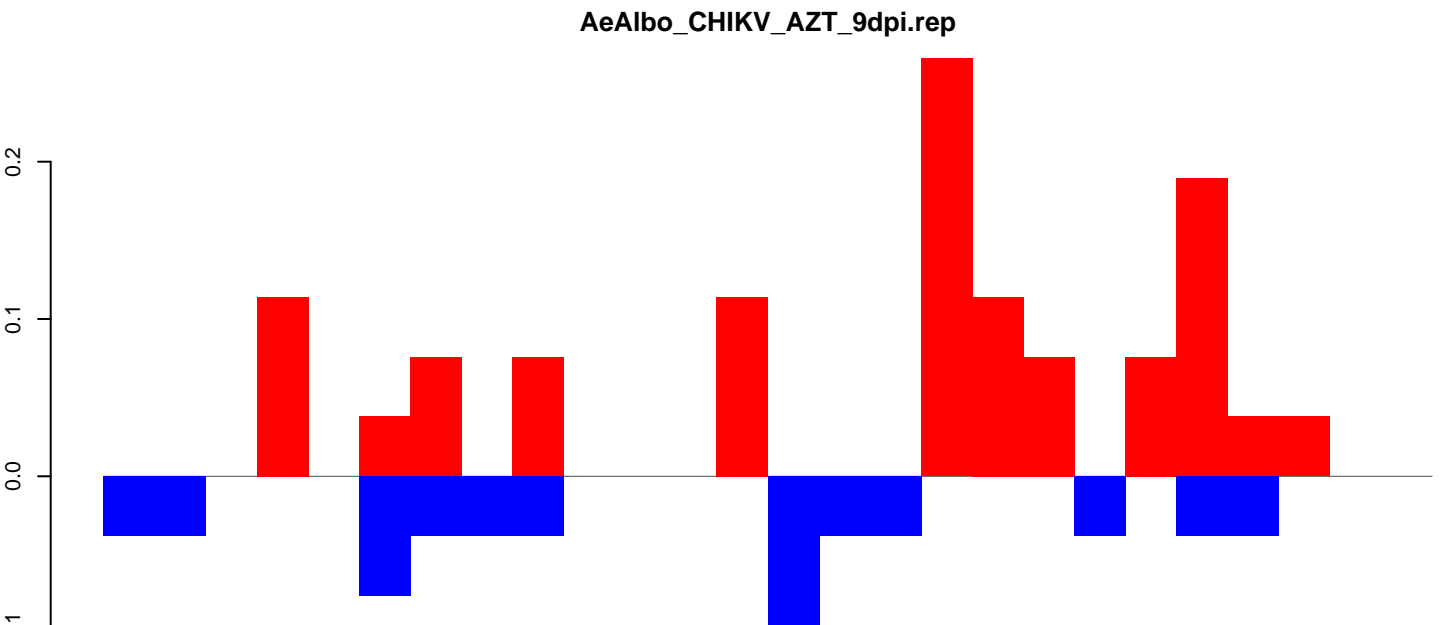

positive=1, negative=1, total=2

Window size=25, length=634, TE@rnd-5_family-3420@Unknown:1-634