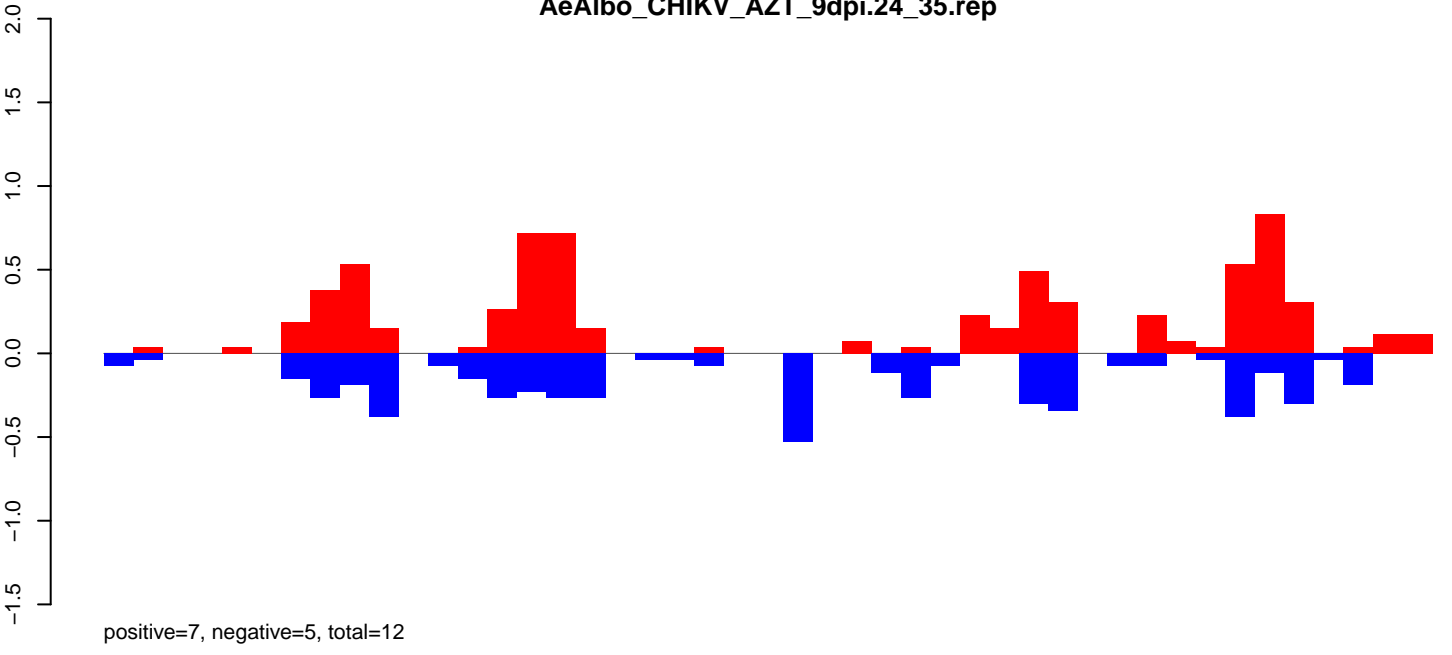

AeAlbo_CHIKV_AZT_9dpi.24_35.rep