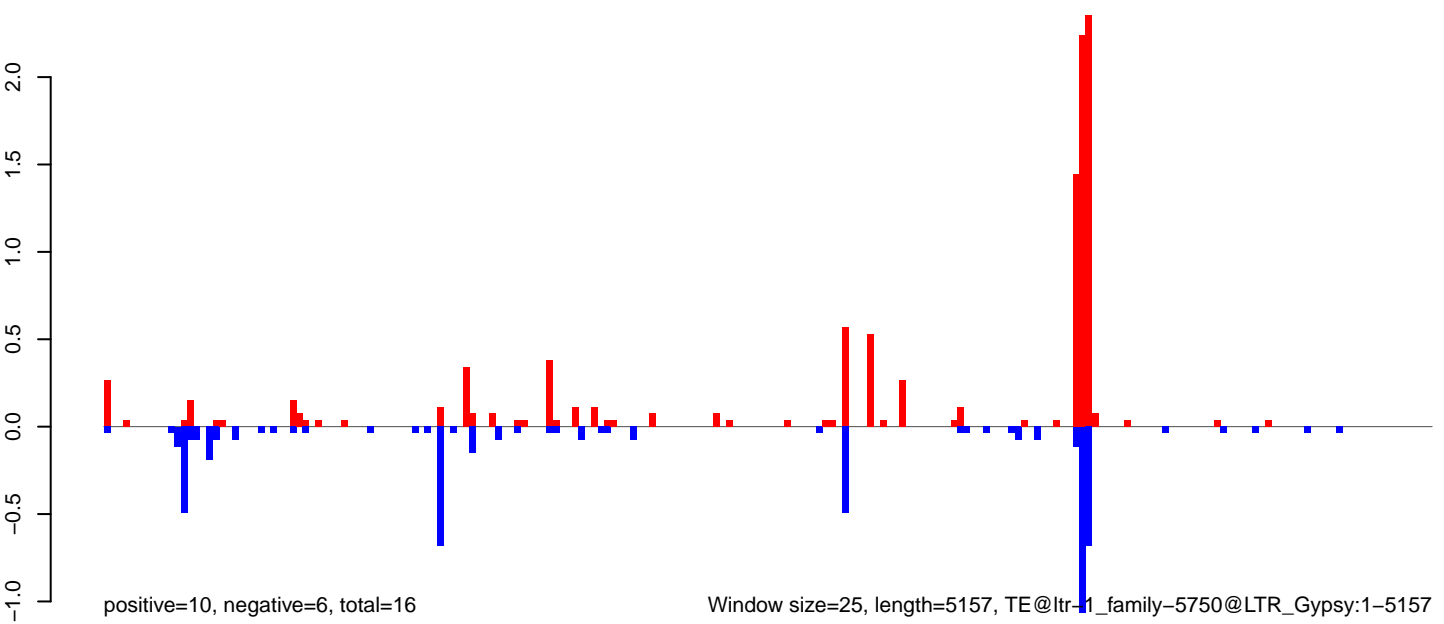

AeAlbo_CHIKV_AZT_9dpi.rep