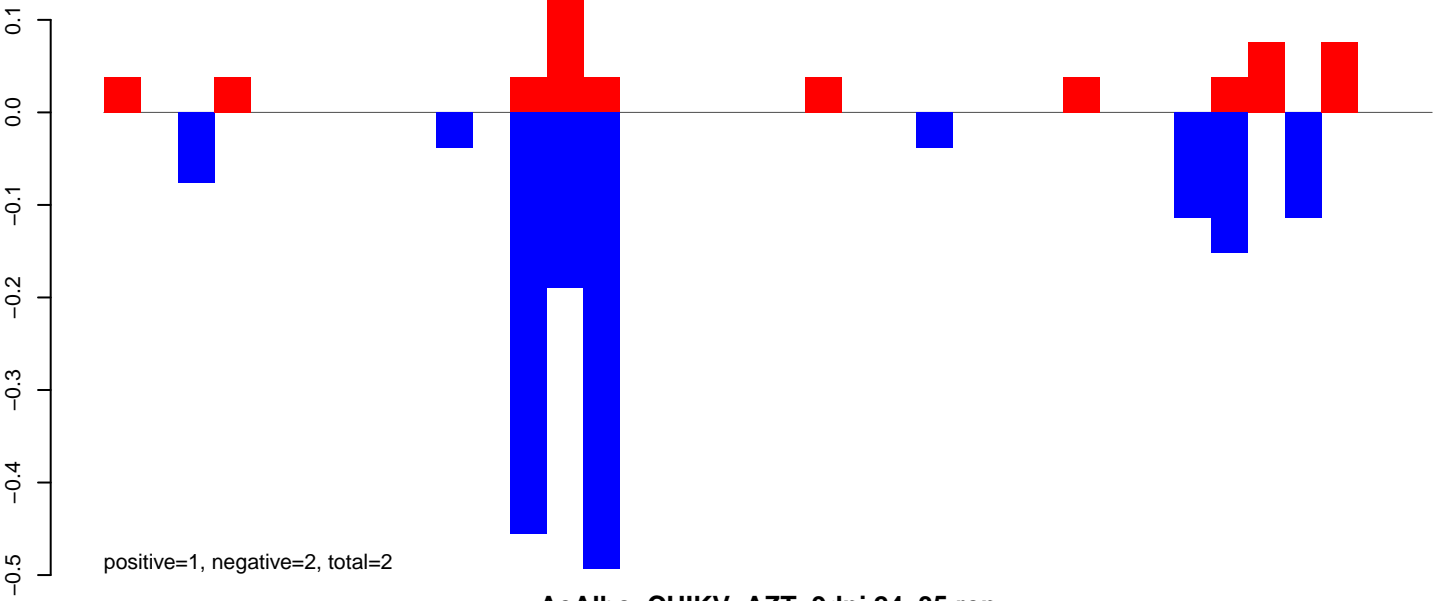

AeAlbo_CHIKV_AZT_9dpi.18_23.rep