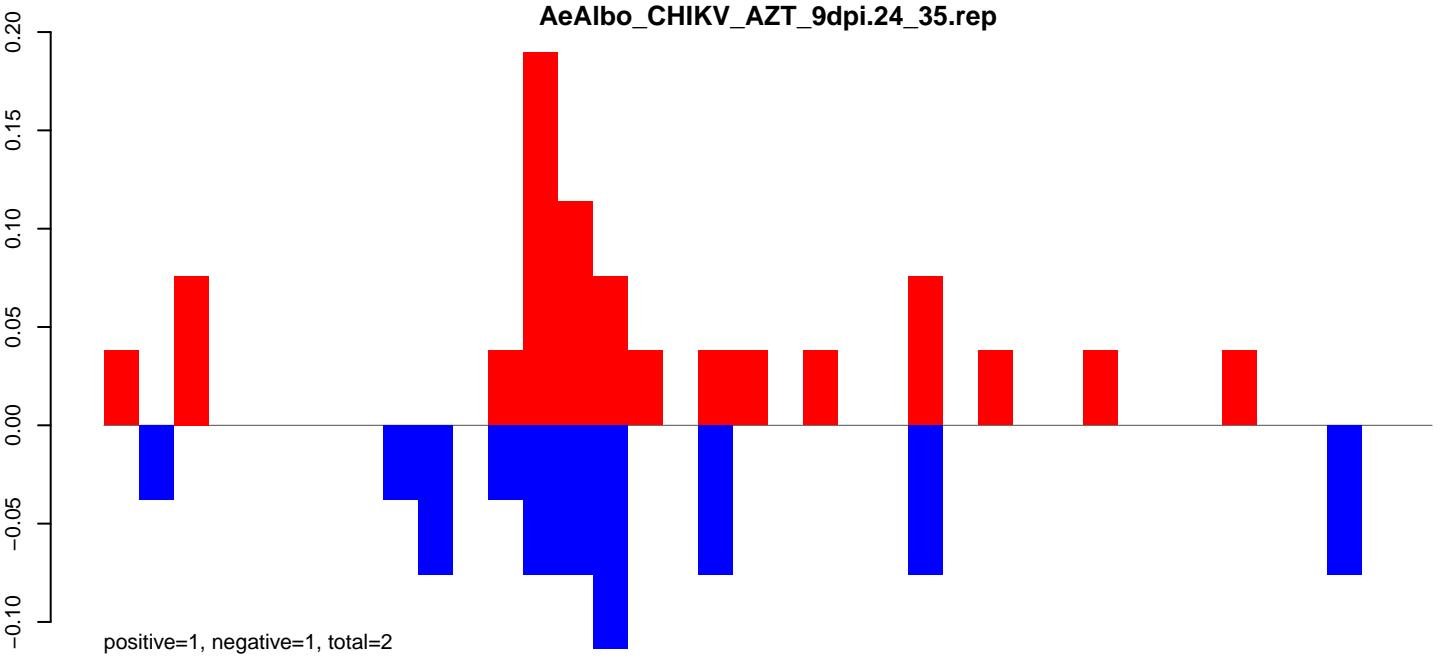

AeAlbo_CHIKV_AZT_9dpi.rep

Window size=25, length=2102, TE@rnd-6_family-1118@LTR_Pao:1-2102

AeAlbo_CHIKV_AZT_9dpi.18_23.rep

AeAlbo_CHIKV_AZT_9dpi.24_35.rep

AeAlbo_CHIKV_AZT_9dpi.rep

Window size=25, length=936, TE@rnd-6_family-102@DNA:1-936