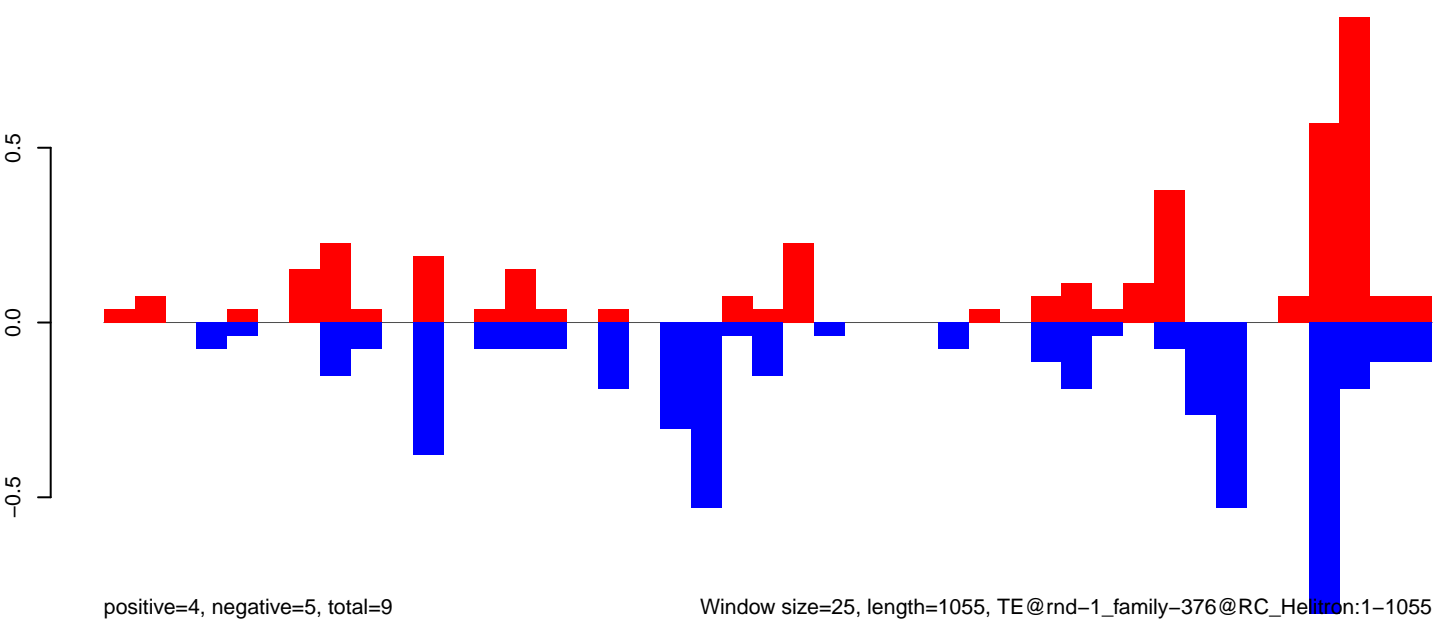

AeAlbo_CHIKV_AZT_9dpi.rep

Window size=25, length=1055, TE@rnd-1_family-376@RC_Helion:1-1055

0

200

400

600

800

1000