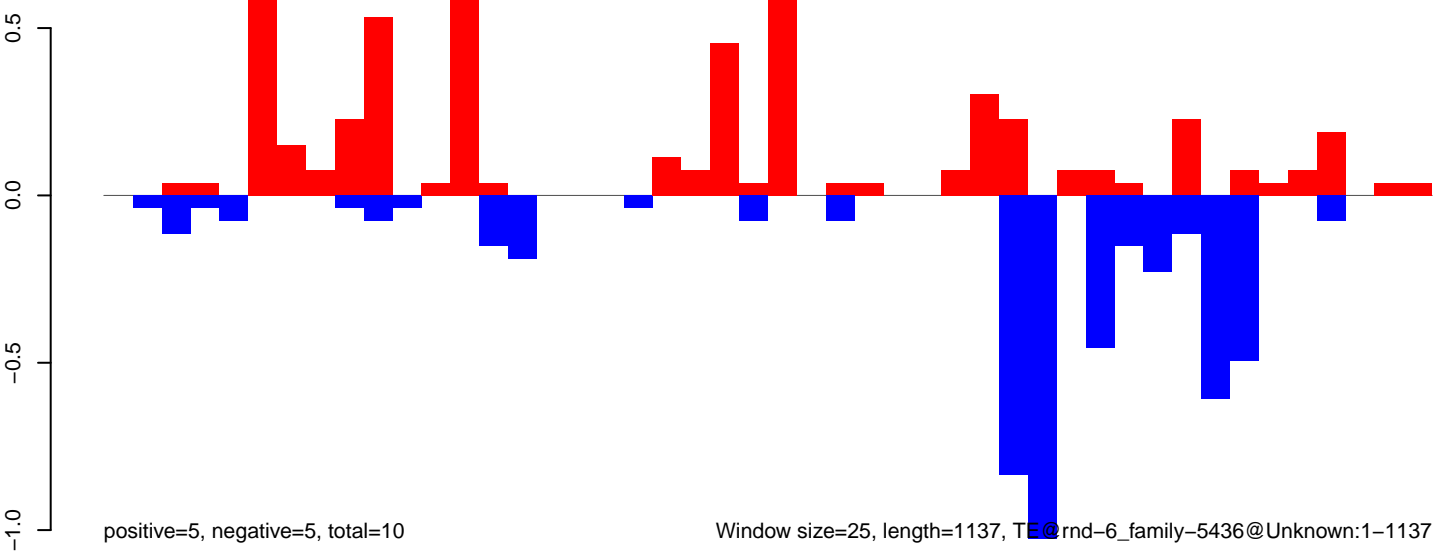

Window size=25, length=1137, TE@rnd-6_family-5436@Unknown:1-1137

0 200 400 600 800 1000 1200