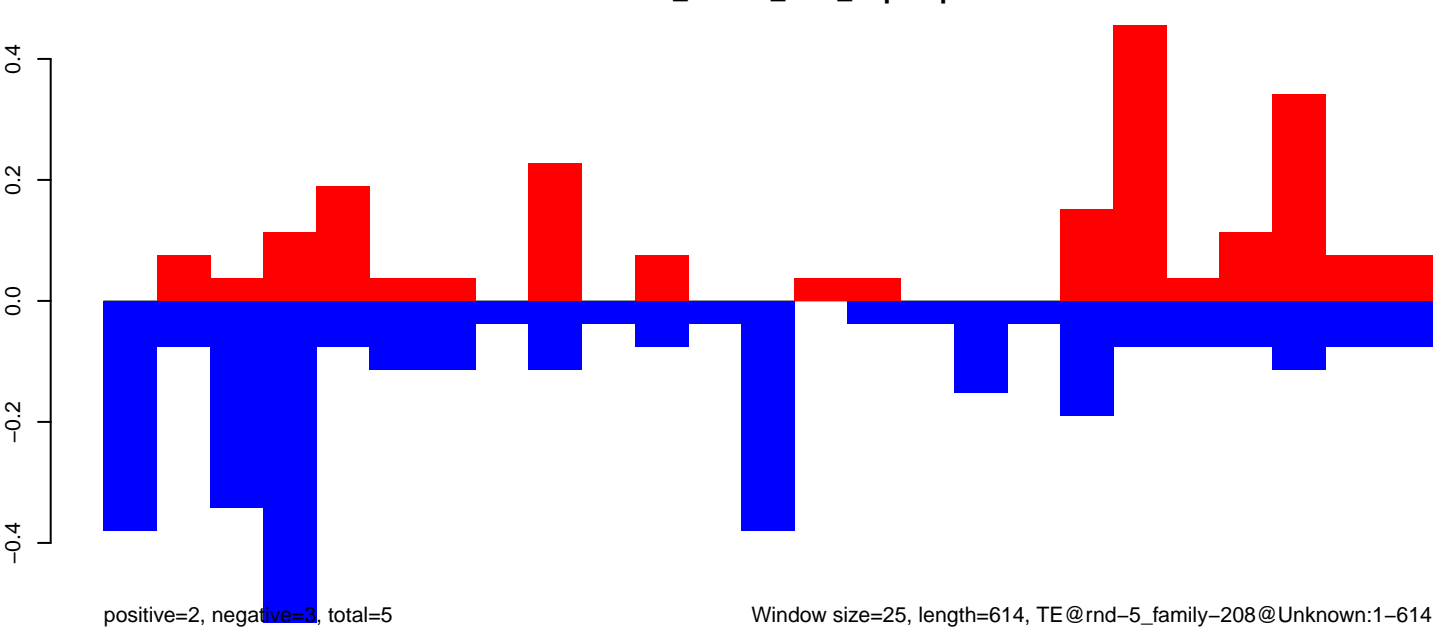

AeAlbo_CHIKV_AZT_9dpi.24_35.rep

AeAlbo_CHIKV_AZT_9dpi.rep

Window size=25, length=614, TE@rnd-5_family-208@Unknown:1-614

AeAlbo_CHIKV_AZT_9dpi.18_23.rep

AeAlbo_CHIKV_AZT_9dpi.24_35.rep

AeAlbo_CHIKV_AZT_9dpi.rep