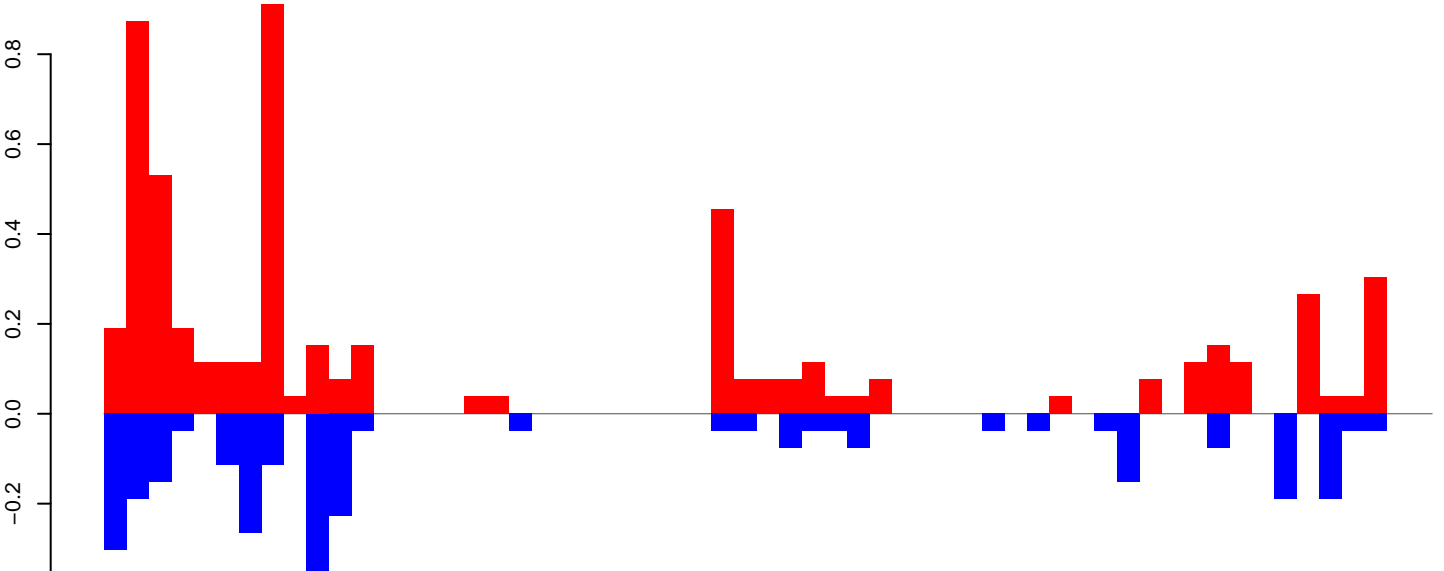

AeAlbo_CHIKV_AZT_9dpi.rep

positive=6, negative=3, total=9

Window size=25, length=1455, TE@rnd-5_family-3185@Unknown:1-1455