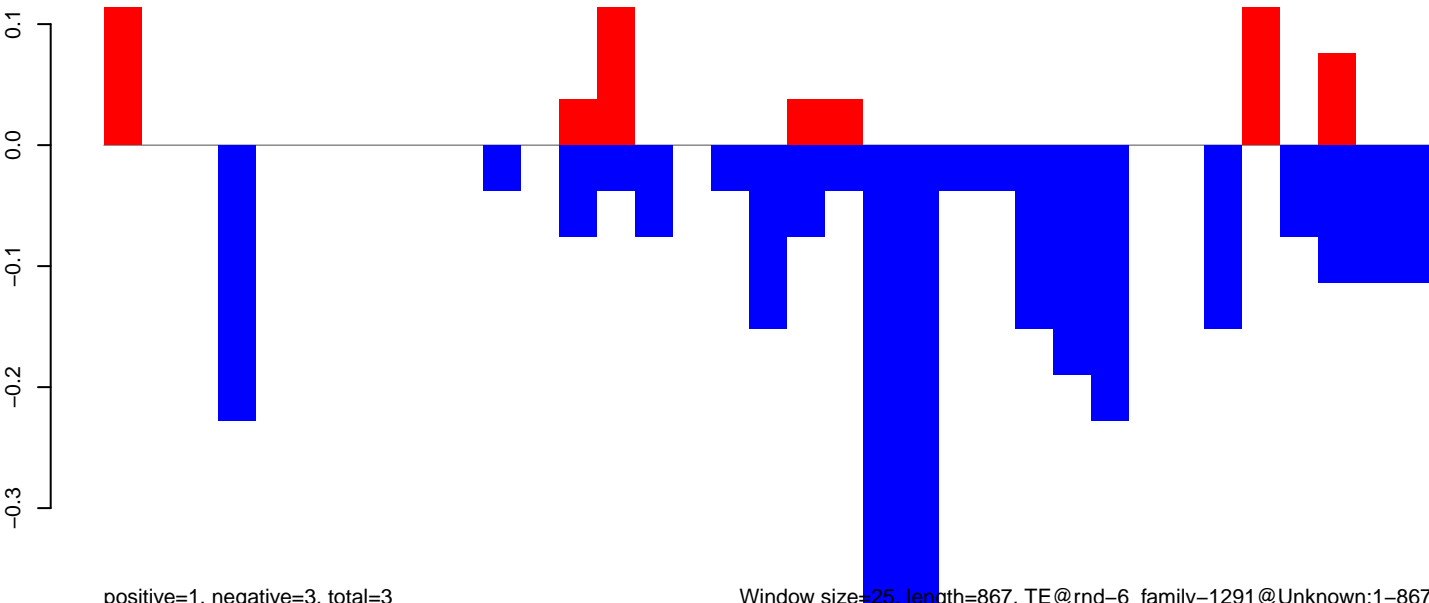

AeAlbo_CHIKV_AZT_9dpi.rep

positive=1, negative=3, total=3

Window size=25, length=867, TE@rnd-6_family-1291@Unknown:1-867