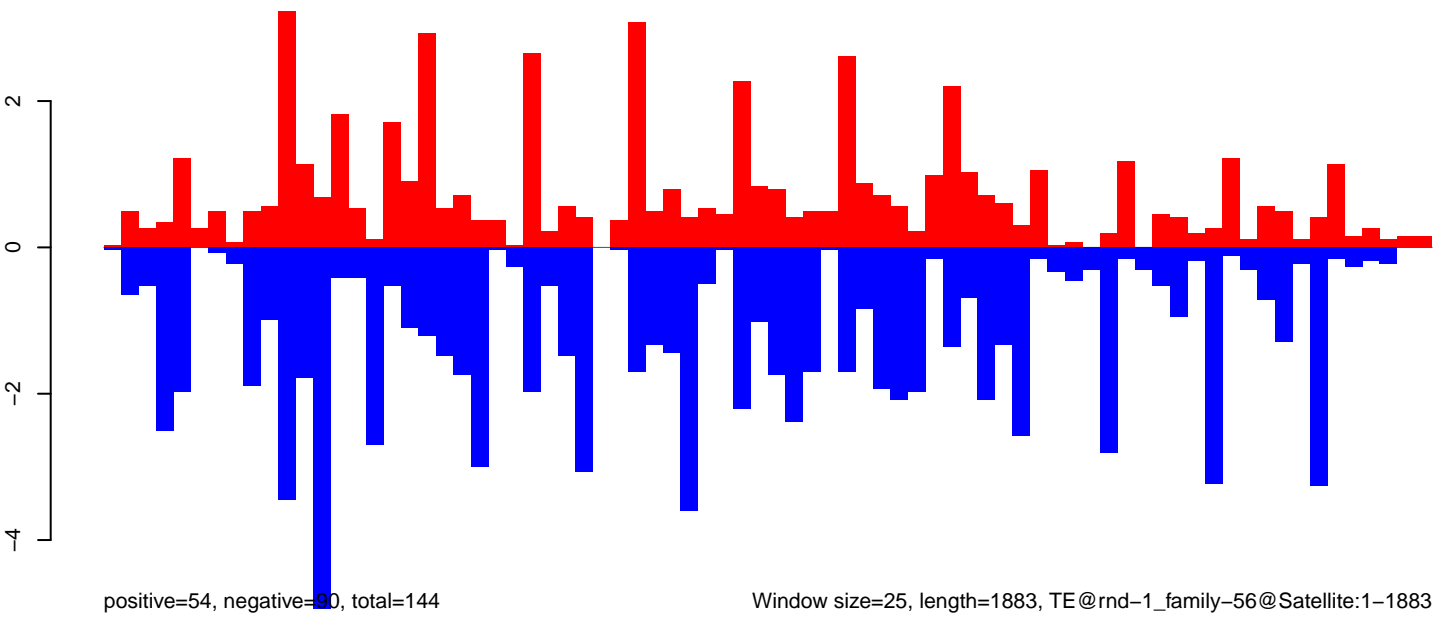

AeAlbo_CHIKV_AZT_9dpi.rep

Window size=25, length=4080, TE@ltr-1_family-2984@LINE_I-Jockey:1-4080

AeAlbo_CHIKV_AZT_9dpi.18_23.rep

AeAlbo_CHIKV_AZT_9dpi.24_35.rep

AeAlbo_CHIKV_AZT_9dpi.rep

Window size=25, length=1883, TE@rnd-1_family-56@Satellite:1-1883