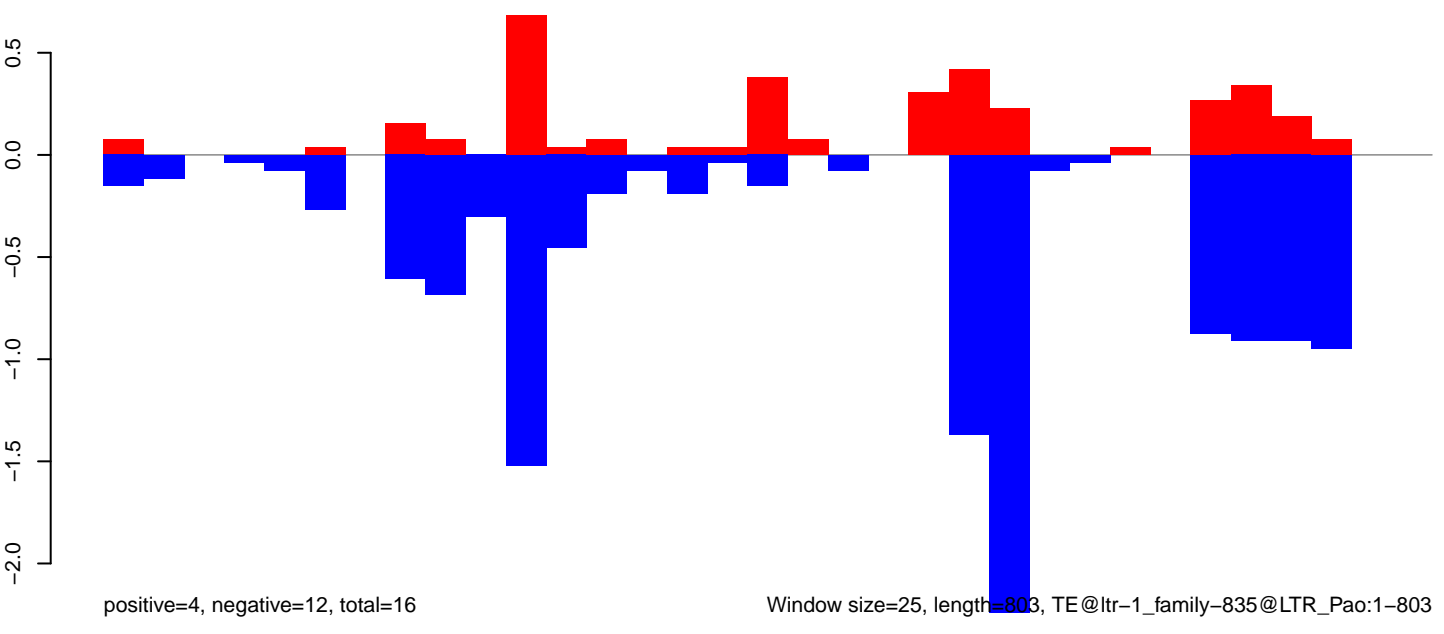

AeAlbo_CHIKV_AZT_9dpi.rep

Window size=25, length=803, TE@ltr-1_family-835@LTR_Pao:1-803

0 200 400 600 800