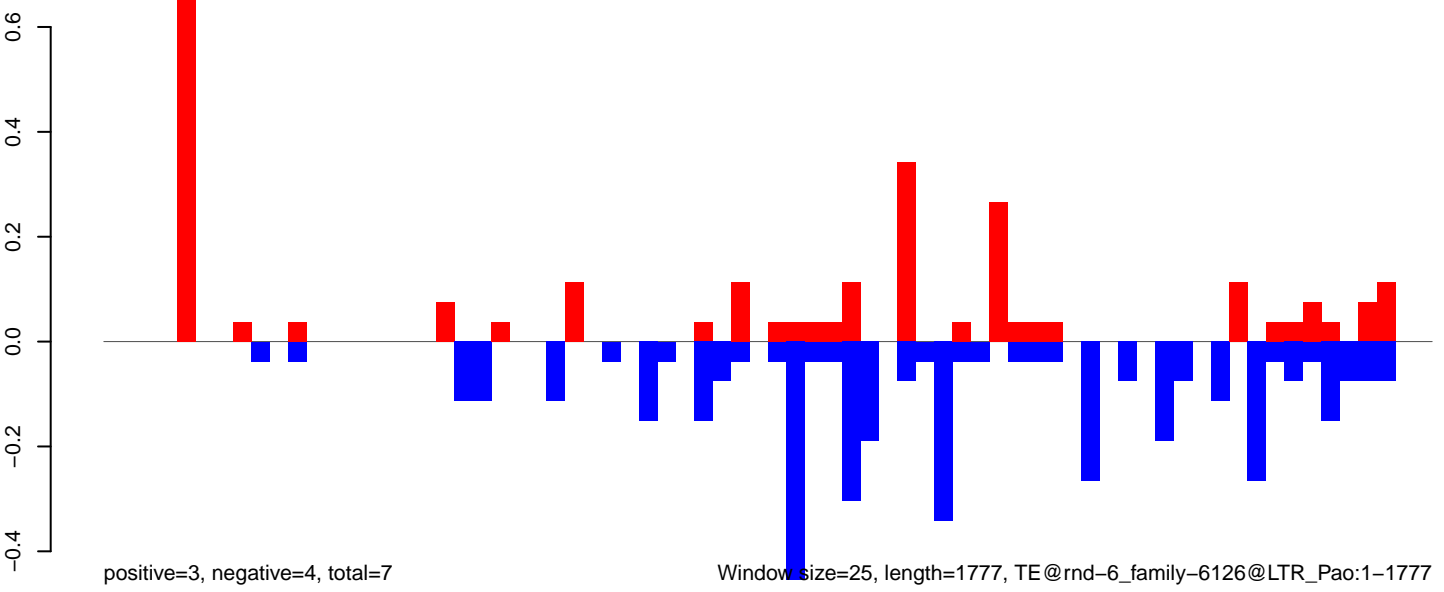

AeAlbo_CHIKV_AZT_9dpi.rep

Window size=25, length=1777, TE@rnd-6_family-6126@LTR_Pao:1-1777

0 500 1000 1500