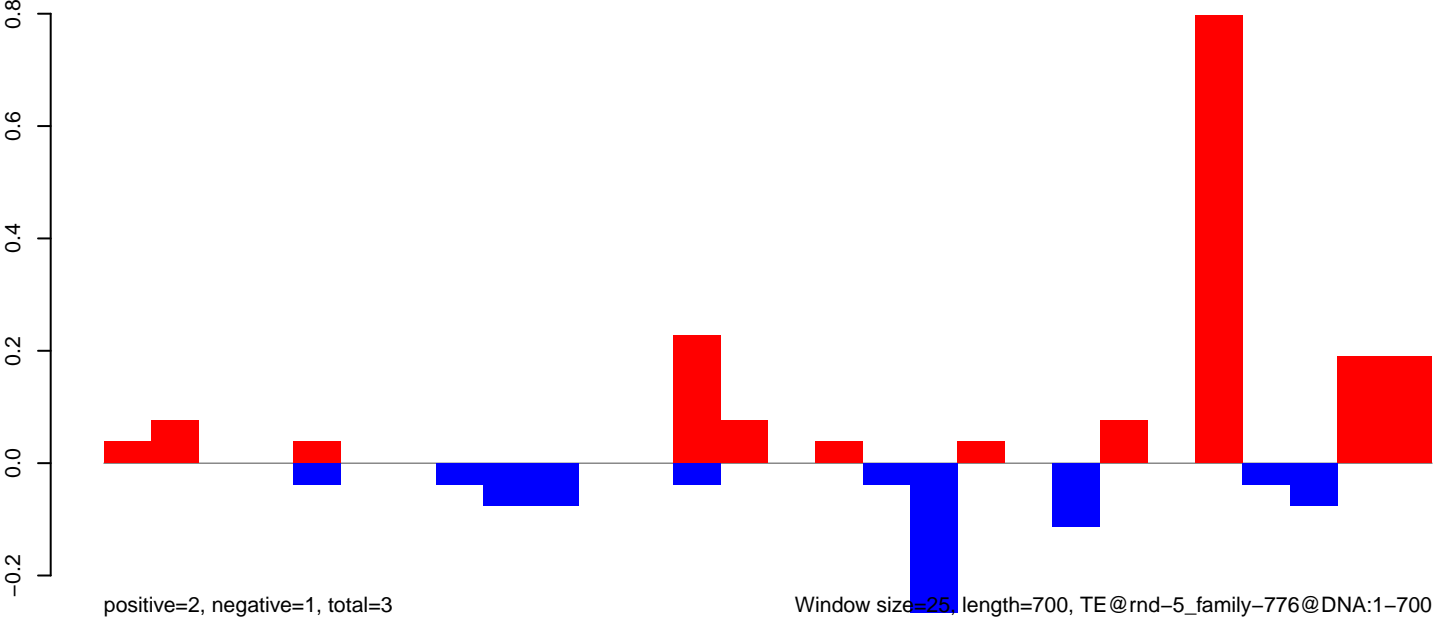

AeAlbo_CHIKV_AZT_9dpi.rep