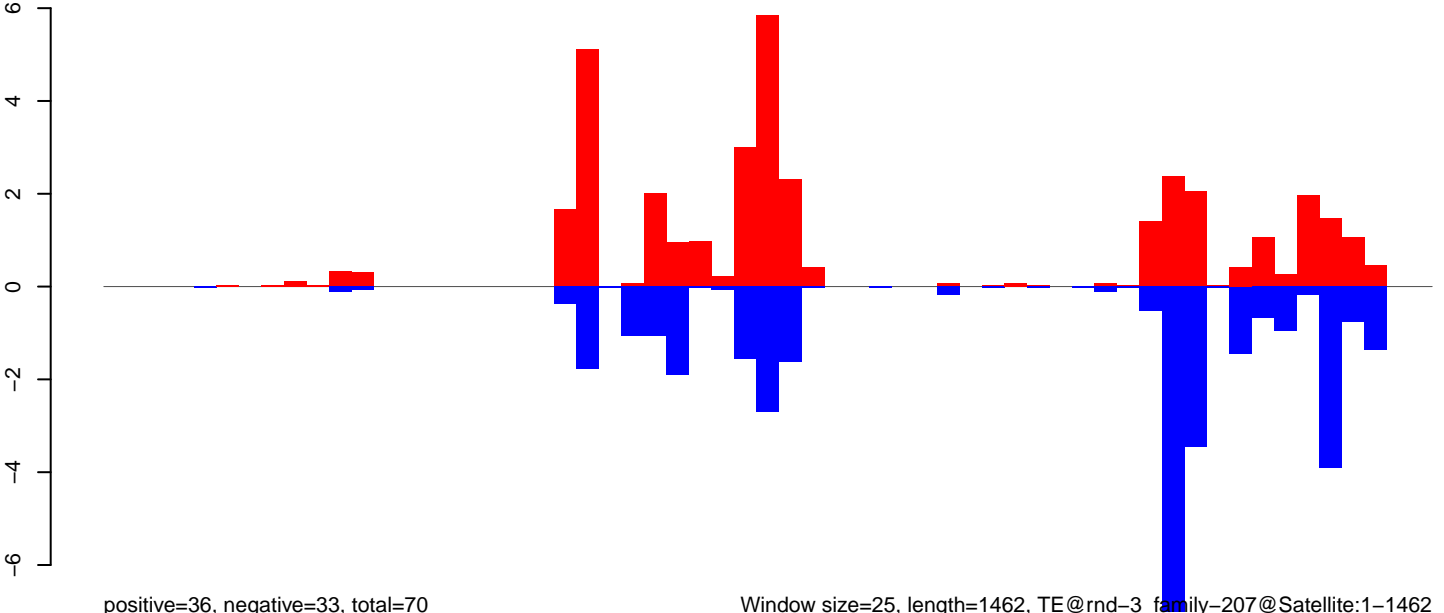

AeAlbo_CHIKV_AZT_9dpi.rep

Window size=25, length=1462, TE@rnd-3_family-207@Satellite:1-1462