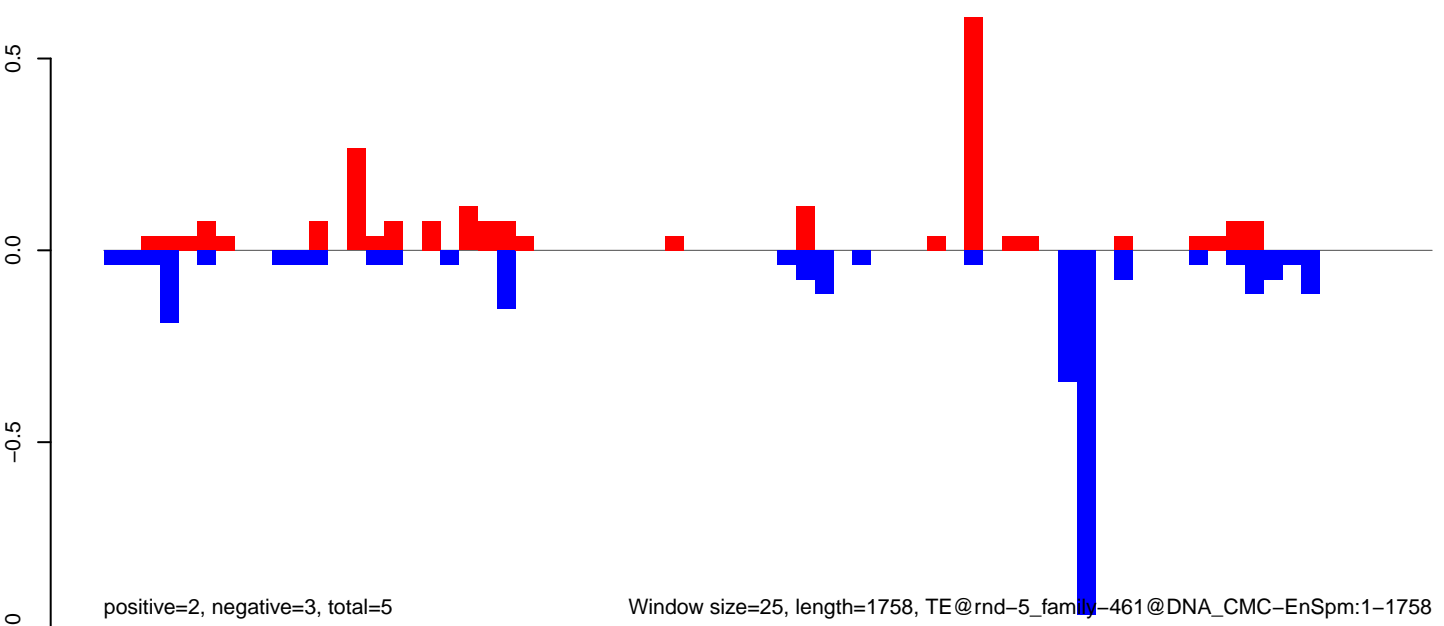

AeAlbo_CHIKV_AZT_9dpi.rep

Window size=25, length=1758, TE@rnd-5_family-461@DNA_CMC-EnSpm:1-1758