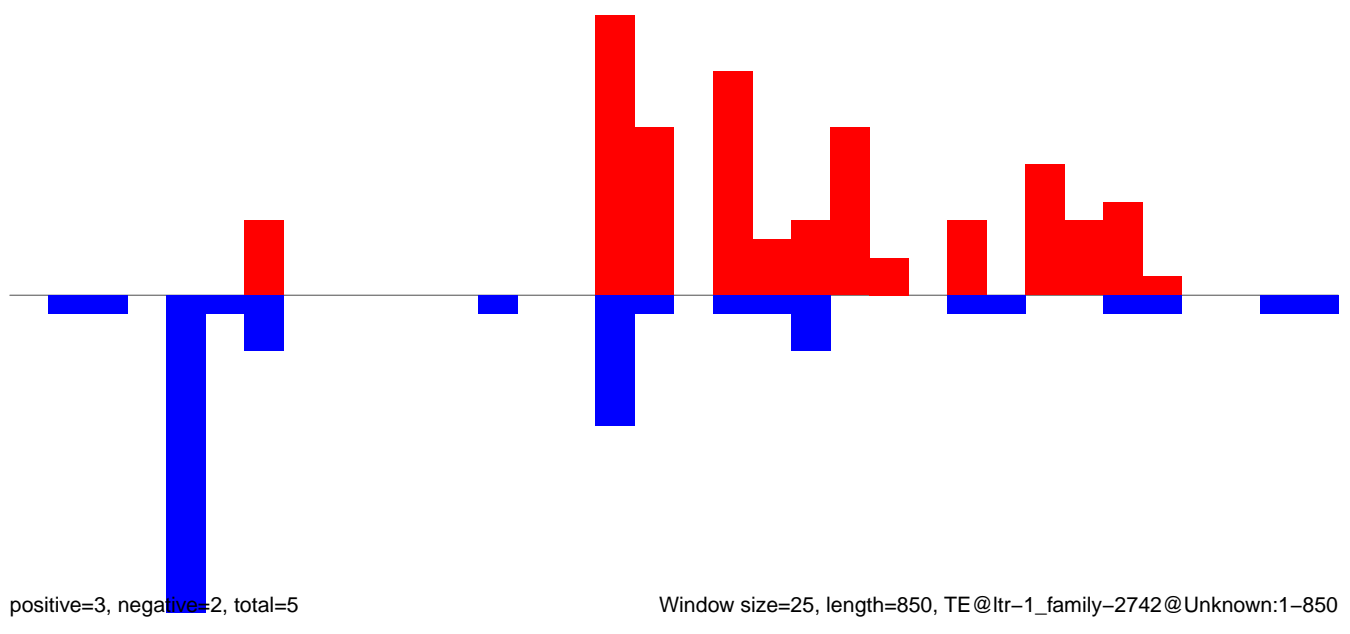

AeAlbo_CHIKV_AZT_9dpi.rep

Window size=25, length=850, TE@ltr-1_family-2742@Unknown:1-850