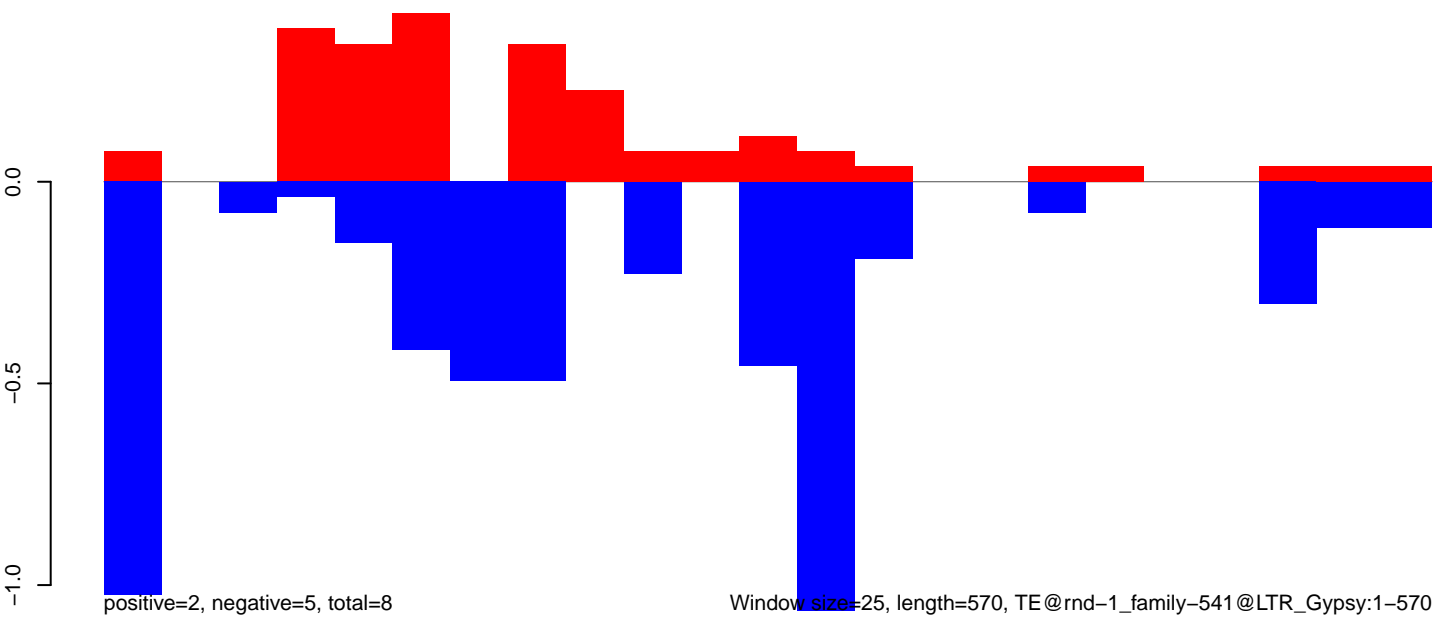

AeAlbo_CHIKV_AZT_9dpi.18_23.rep

AeAlbo_CHIKV_AZT_9dpi.rep