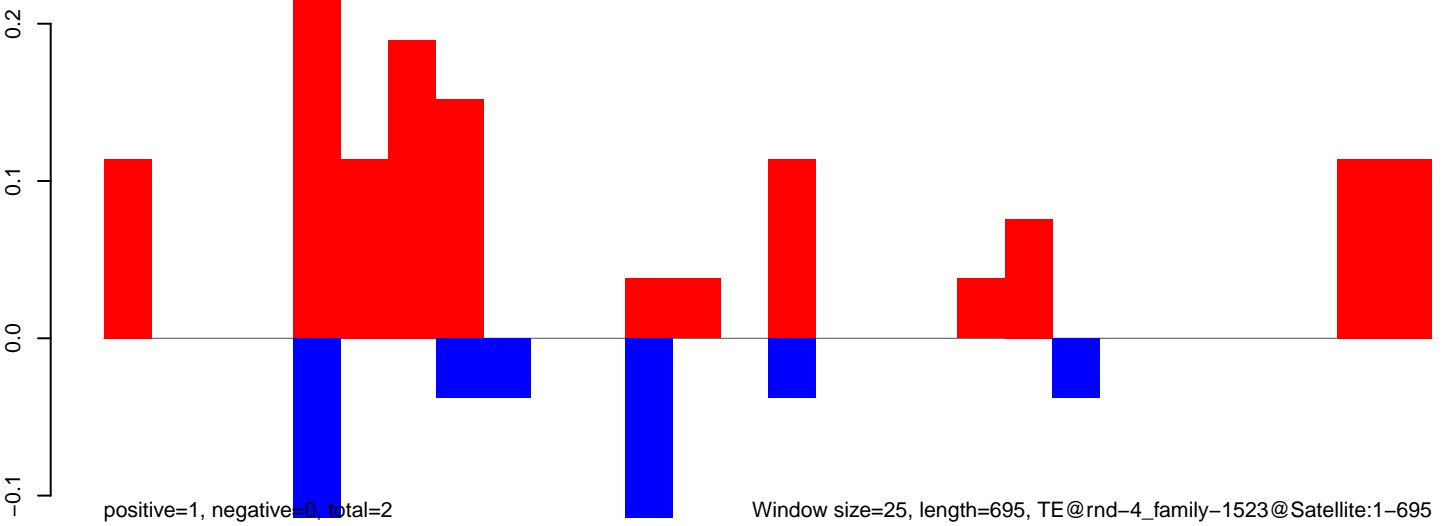

Window size=25, length=695, TE@rnd-4_family-1523@Satellite:1-695