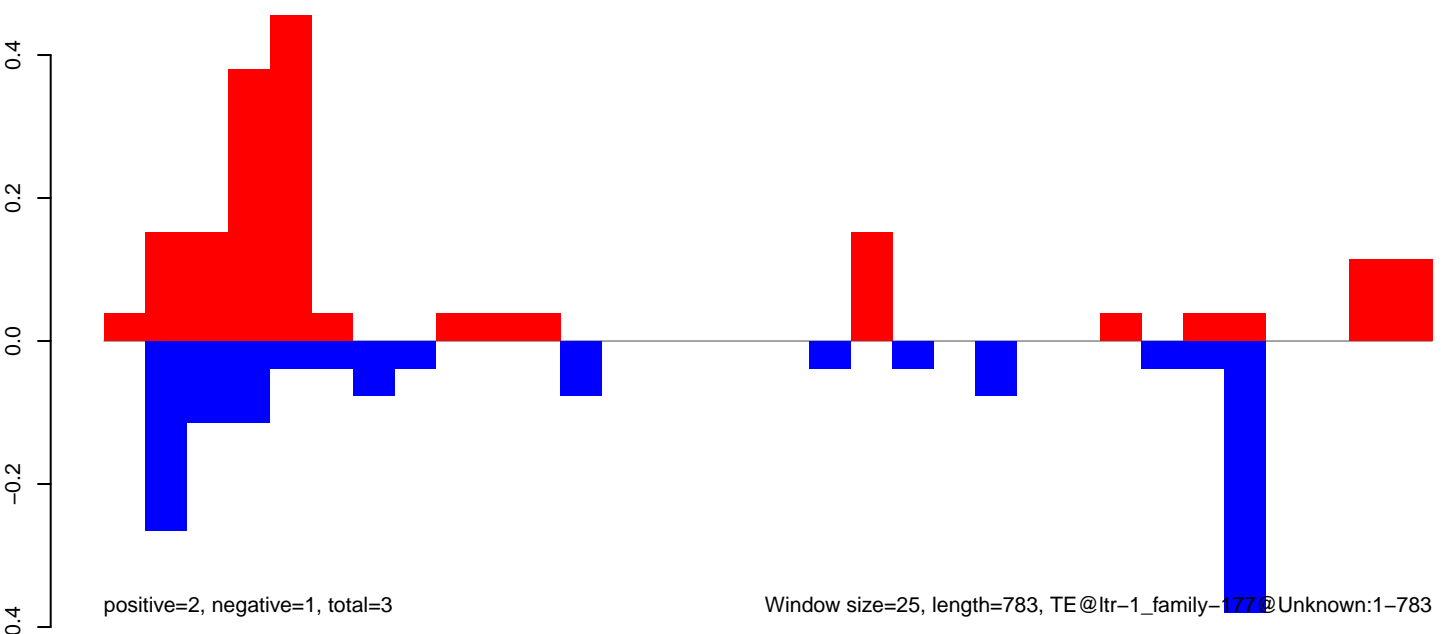

AeAlbo_CHIKV_AZT_9dpi.rep

Window size=25, length=783, TE@ltr-1_family-177@Unknown:1-783