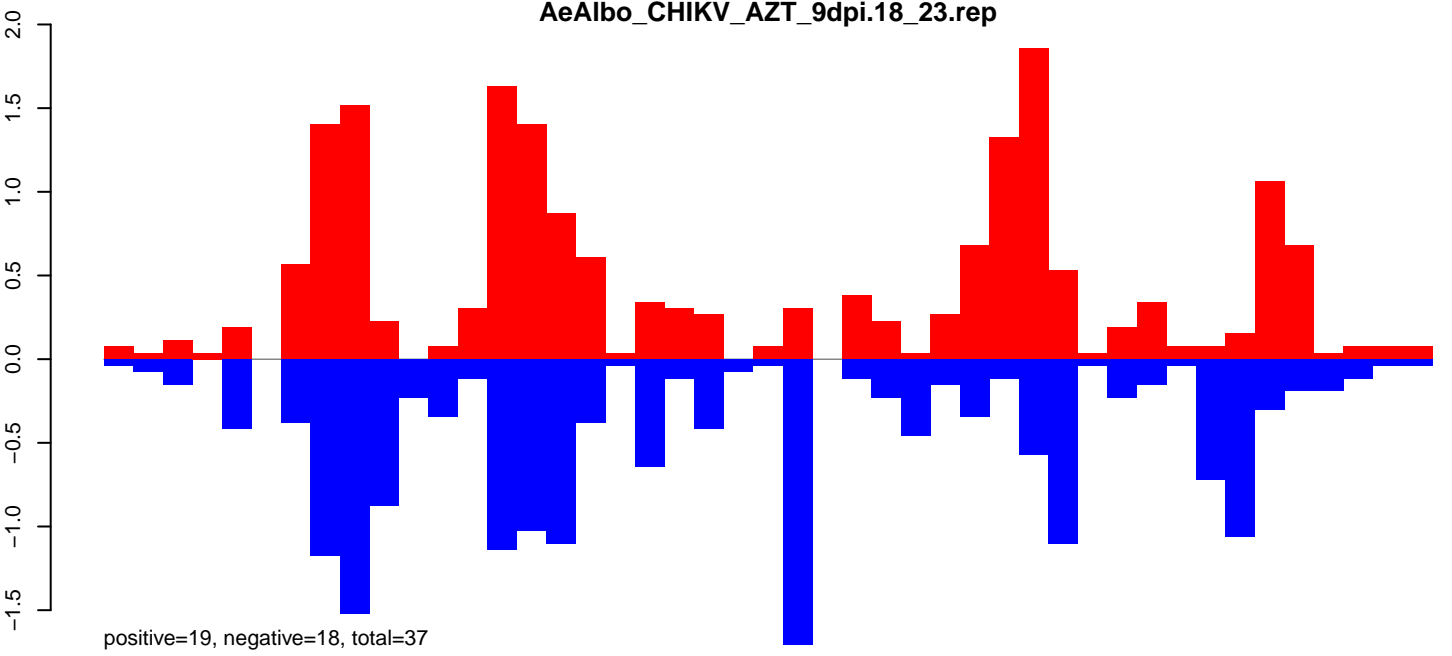

AeAlbo_CHIKV_AZT_9dpi.18_23.rep