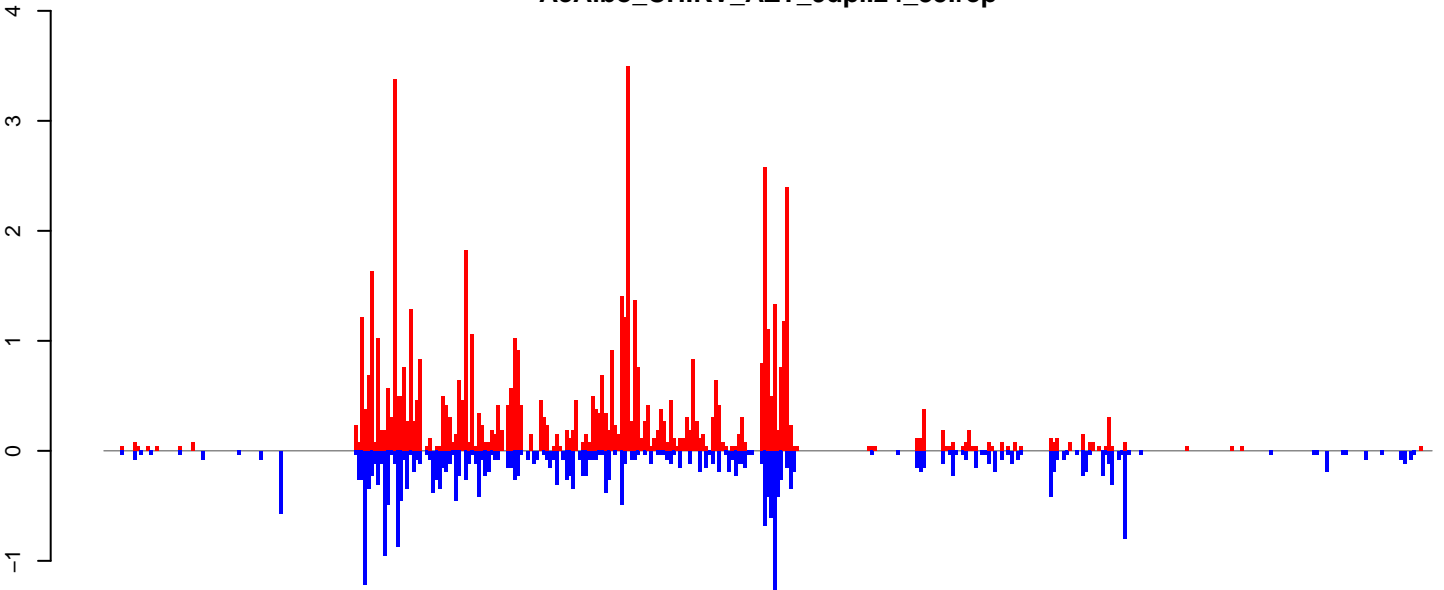

AeAlbo_CHIKV_AZT_9dpi.24_35.rep

positive=62, negative=29, total=91