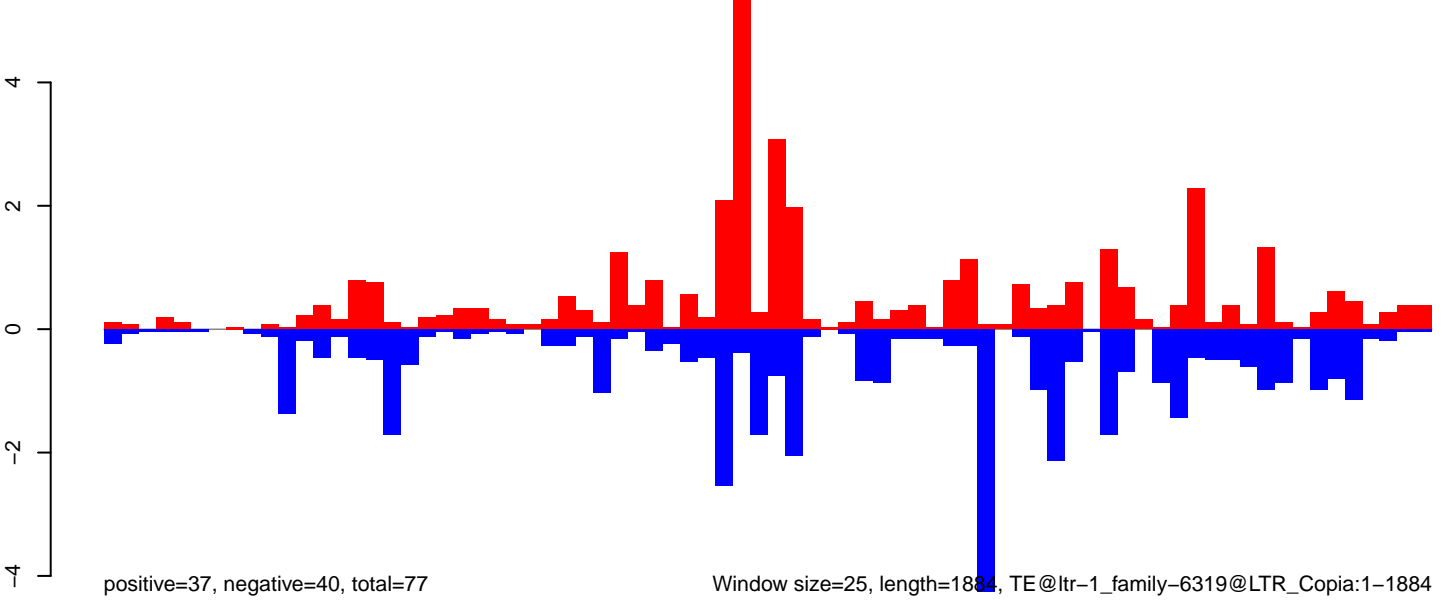

AeAlbo_CHIKV_AZT_9dpi.rep