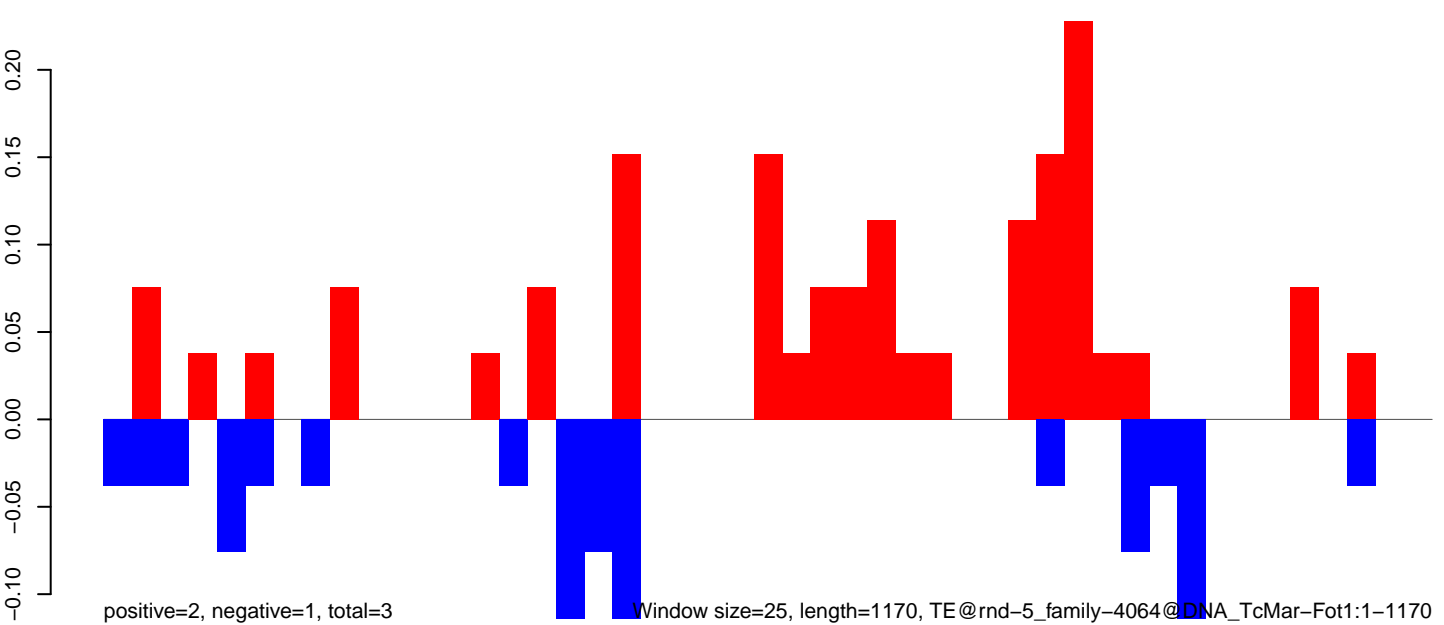

AeAlbo_CHIKV_AZT_9dpi.rep

Window size=25, length=1170, TE@rnd-5_family-4064@DNA_TcMar-Fot1:1-1170

0 200 400 600 800 1000 1200