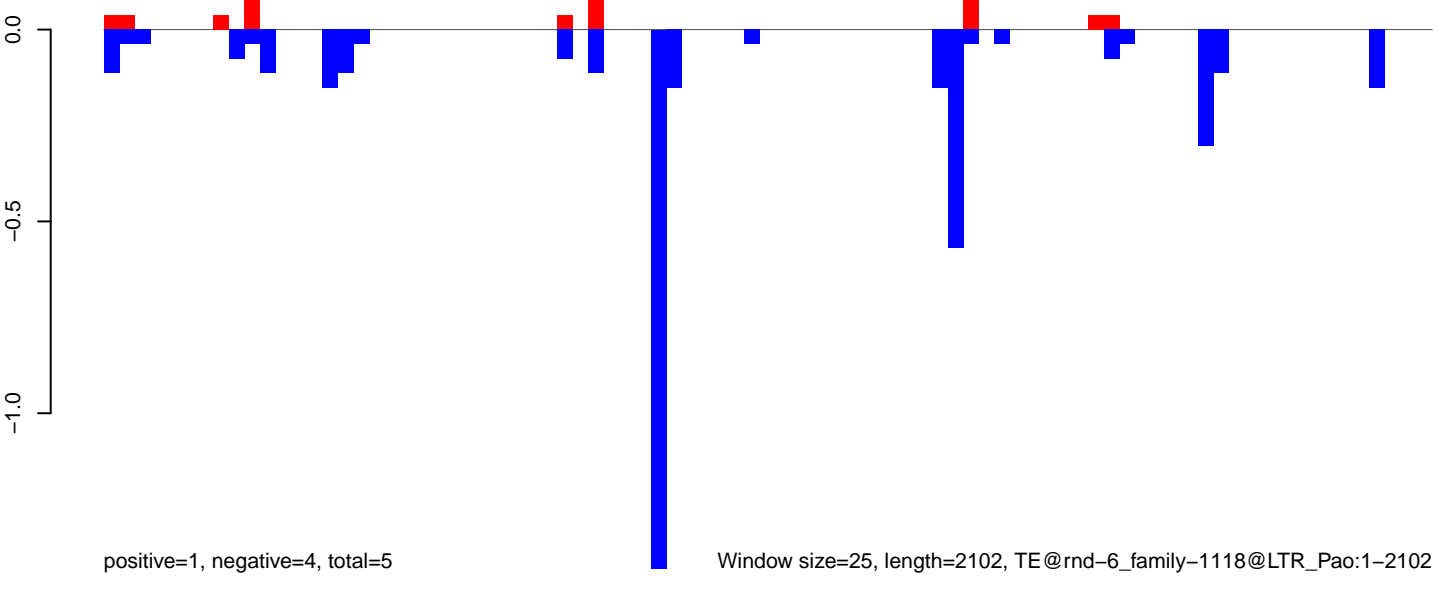

AeAlbo_CHIKV_AZT_9dpi.rep

Window size=25, length=2102, TE@rnd-6_family-1118@LTR_Pao:1-2102