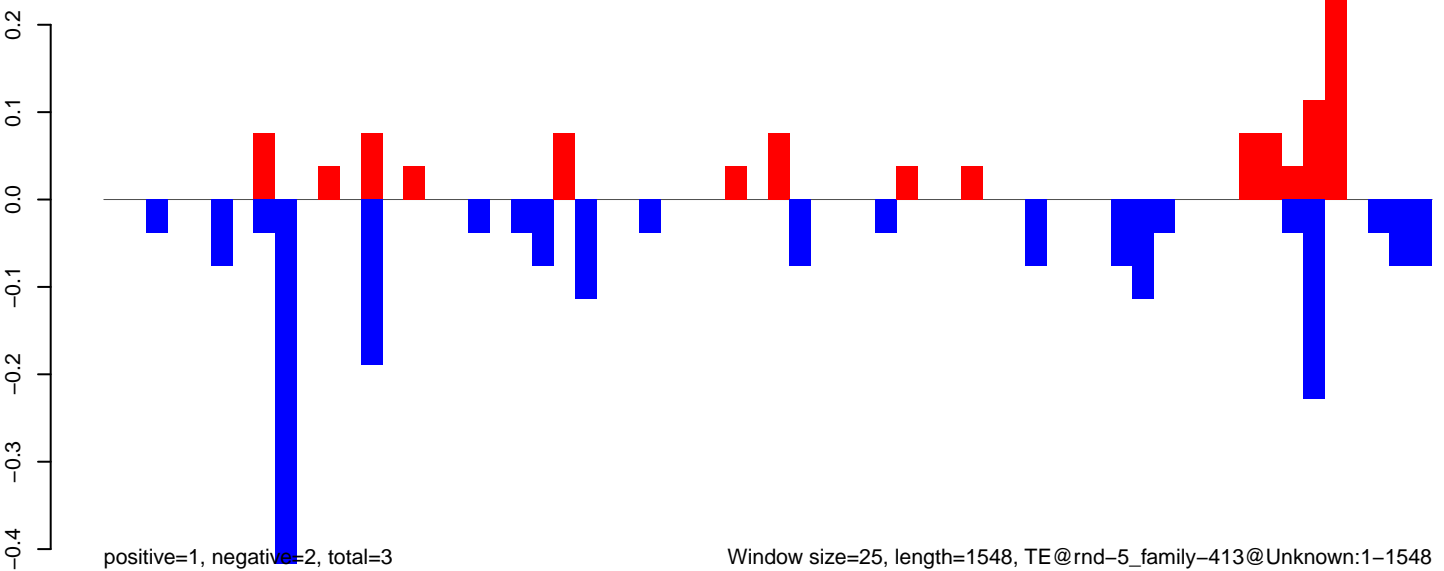

AeAlbo_CHIKV_AZT_9dpi.24_35.rep

AeAlbo_CHIKV_AZT_9dpi.rep

AeAlbo_CHIKV_AZT_9dpi.18_23.rep

AeAlbo_CHIKV_AZT_9dpi.24_35.rep

AeAlbo_CHIKV_AZT_9dpi.rep

Window size=25, length=1548, TE@rnd-5_family-413@Unknown:1-1548