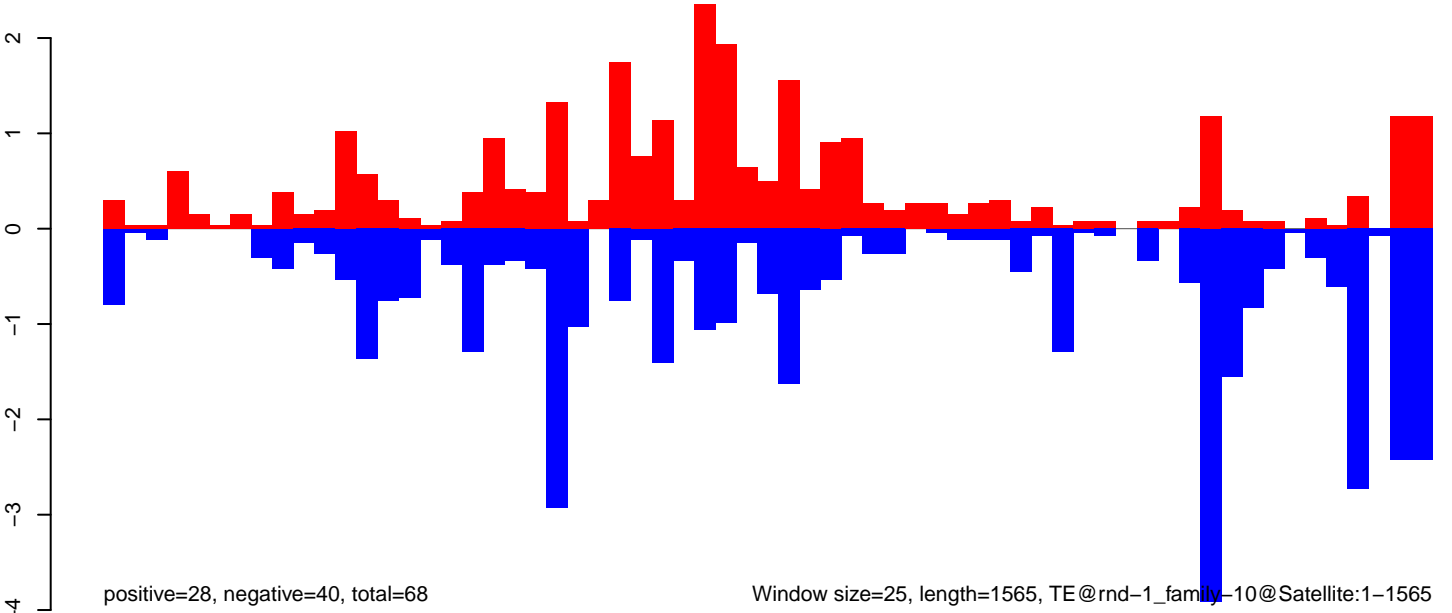

AeAlbo_CHIKV_AZT_9dpi.rep

Window size=25, length=1565, TE@rnd-1_family-10@Satellite:1-1565