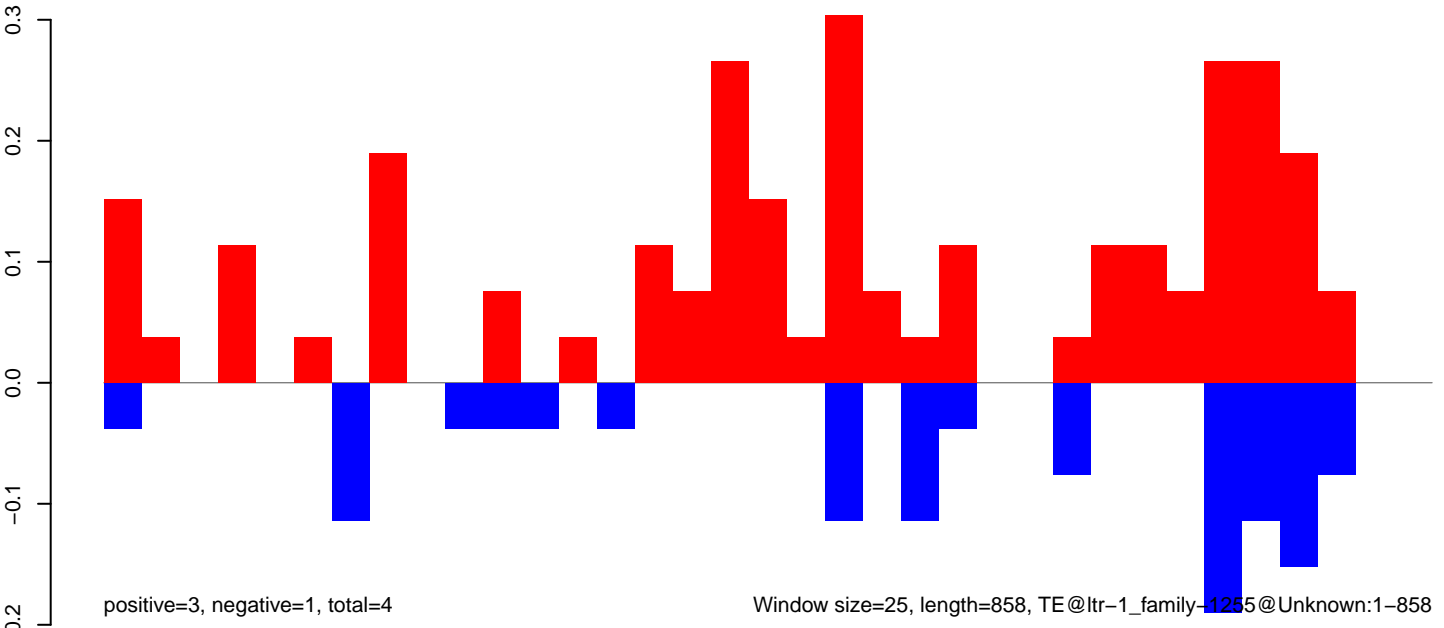

AeAlbo_CHIKV_AZT_9dpi.rep

Window size=25, length=858, TE@ltr-1_family-1255@Unknown:1-858