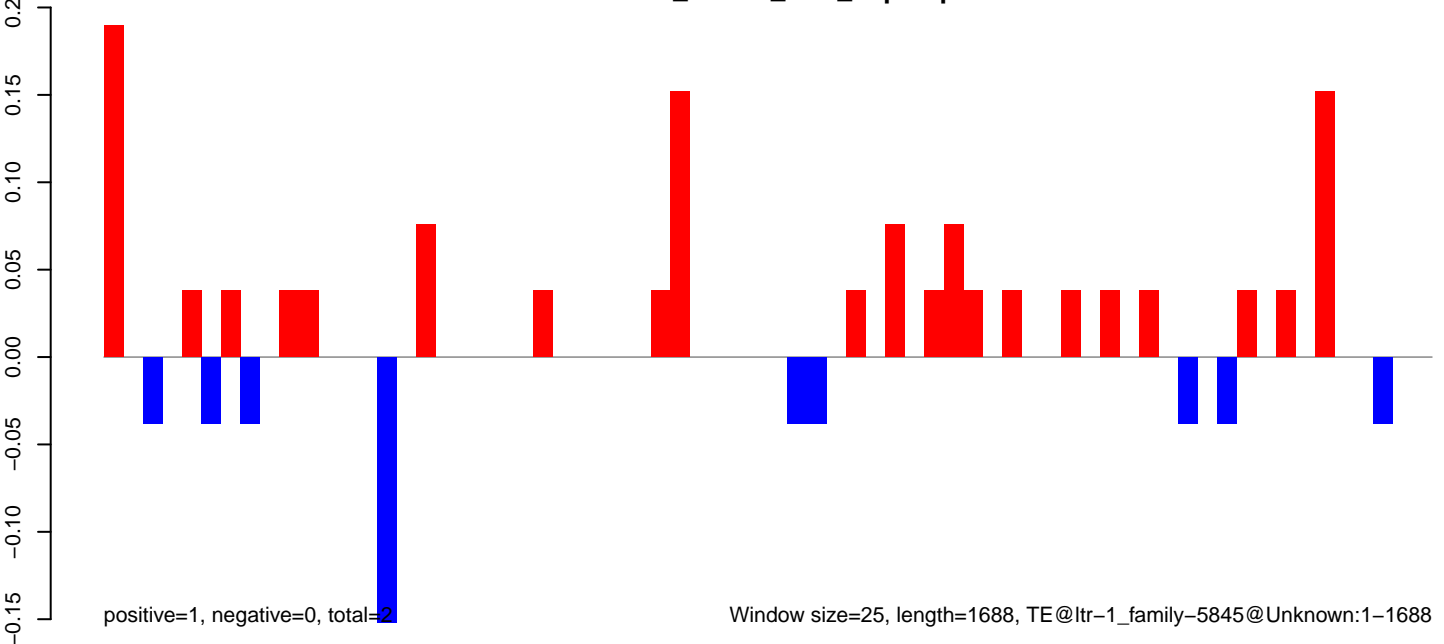

AeAlbo_CHIKV_AZT_9dpi.rep

Window size=25, length=1688, TE@ltr-1_family-5845@Unknown:1-1688