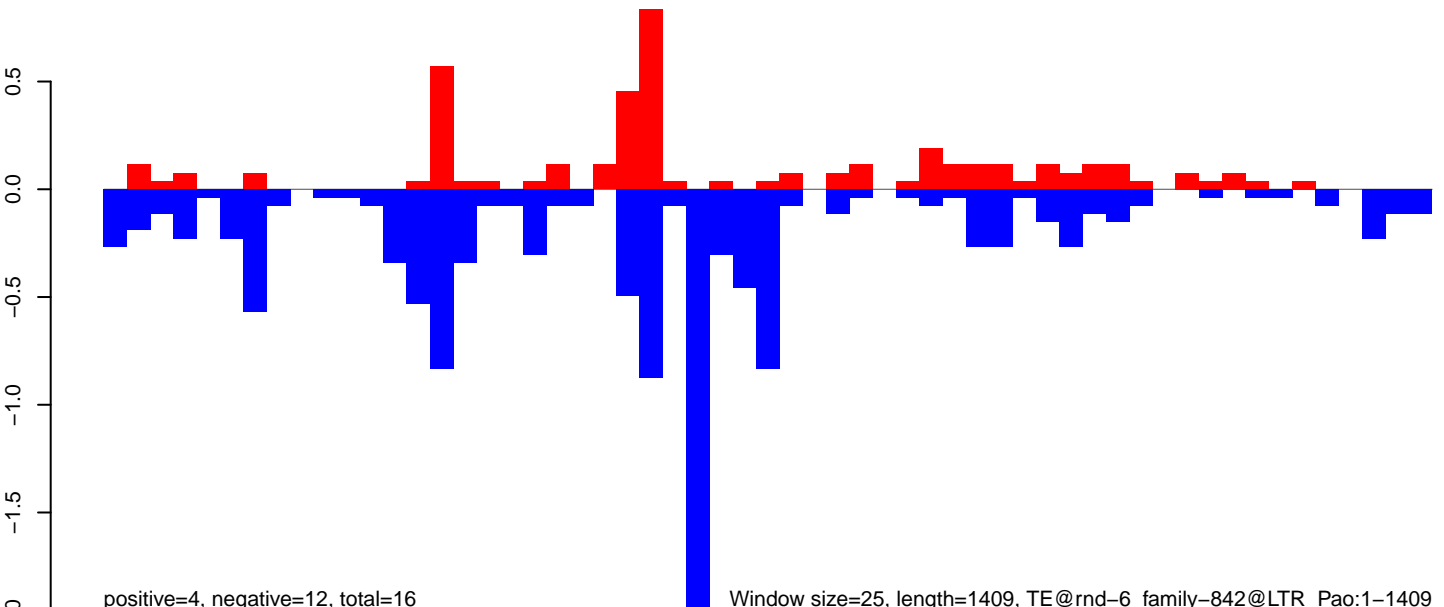

AeAlbo_CHIKV_AZT_9dpi.rep

positive=4, negative=12, total=16

Window size=25, length=1409, TE@rnd-6_family-842@LTR_Pao:1-1409