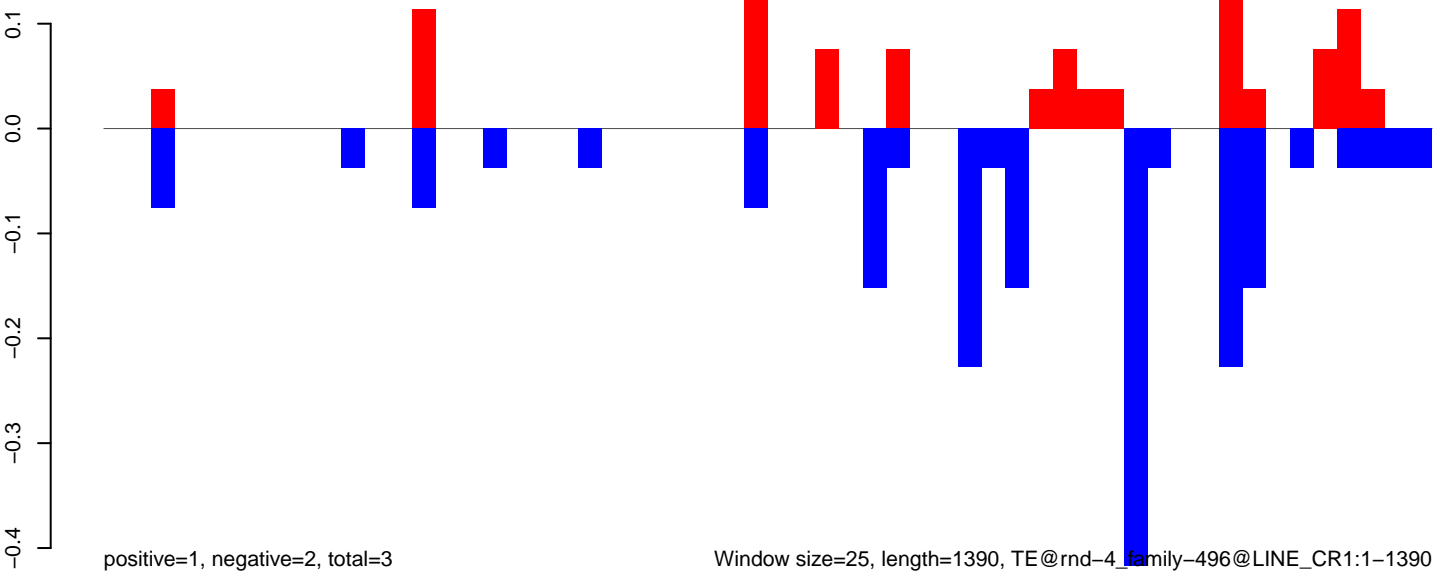

AeAlbo_CHIKV_AZT_9dpi.rep

Window size=25, length=1390, TE@rnd-4_family-496@LINE_CR1:1-1390