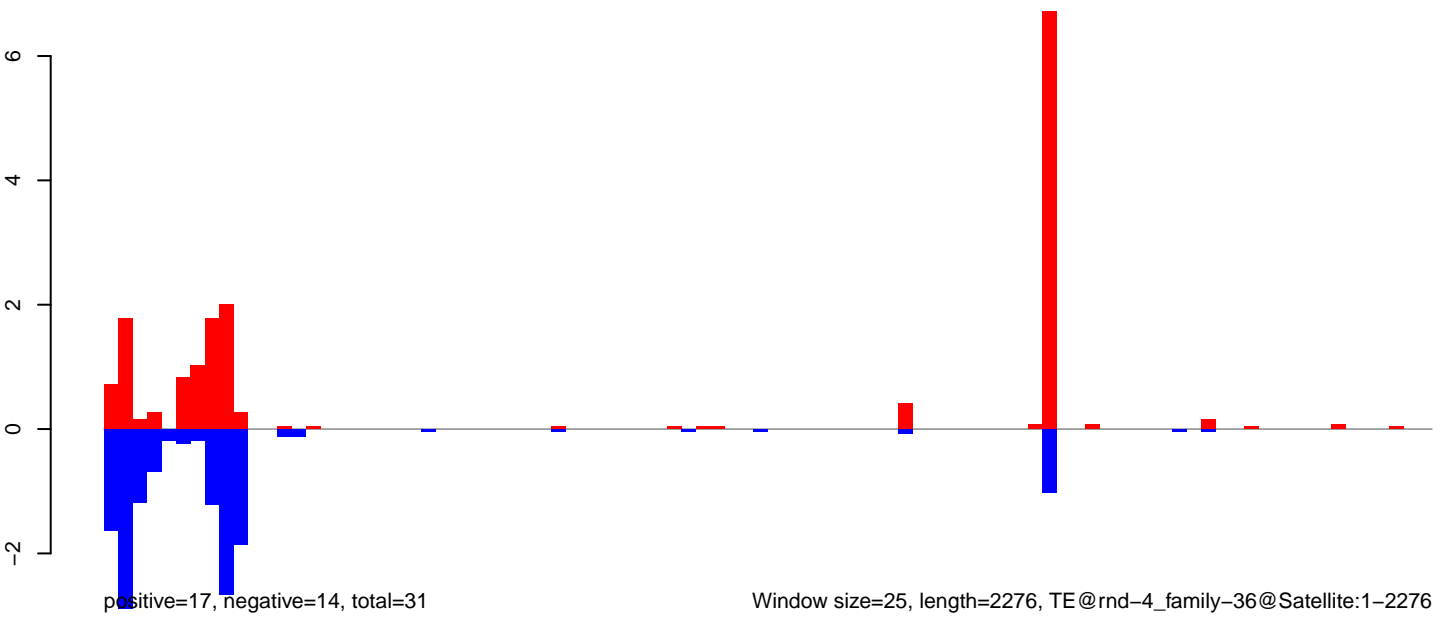

AeAlbo_CHIKV_AZT_9dpi.rep