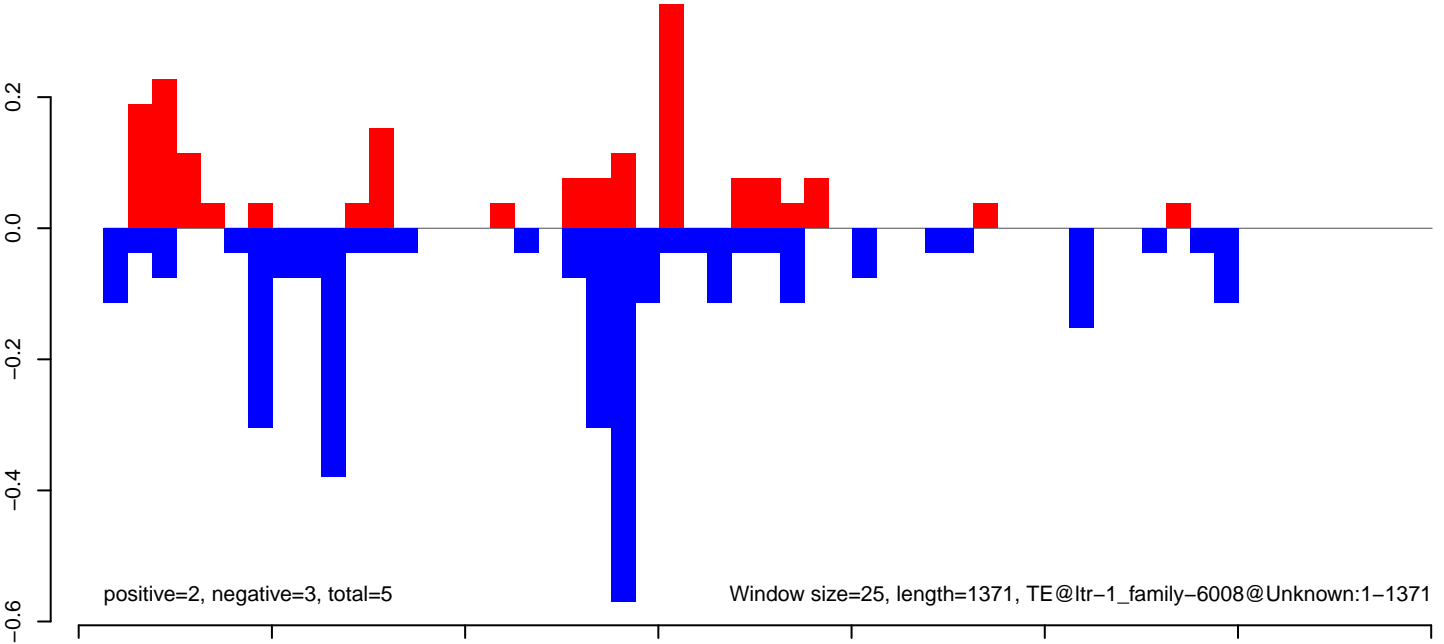

AeAlbo_CHIKV_AZT_9dpi.rep

positive=2, negative=3, total=5

Window size=25, length=1371, TE@ltr-1_family-6008@Unknown:1-1371