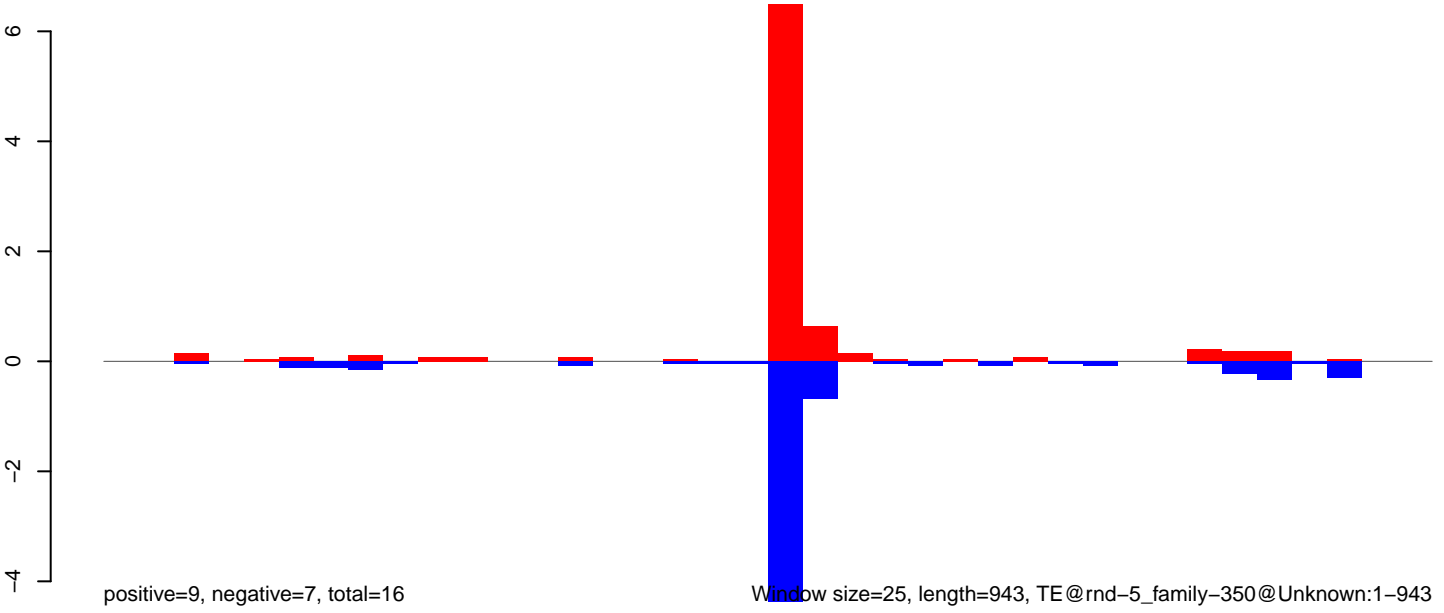

AeAlbo_CHIKV_AZT_9dpi.rep

Window size=25, length=943, TE@rnd-5_family-350@Unknown:1-943

0 200 400 600 800 1000