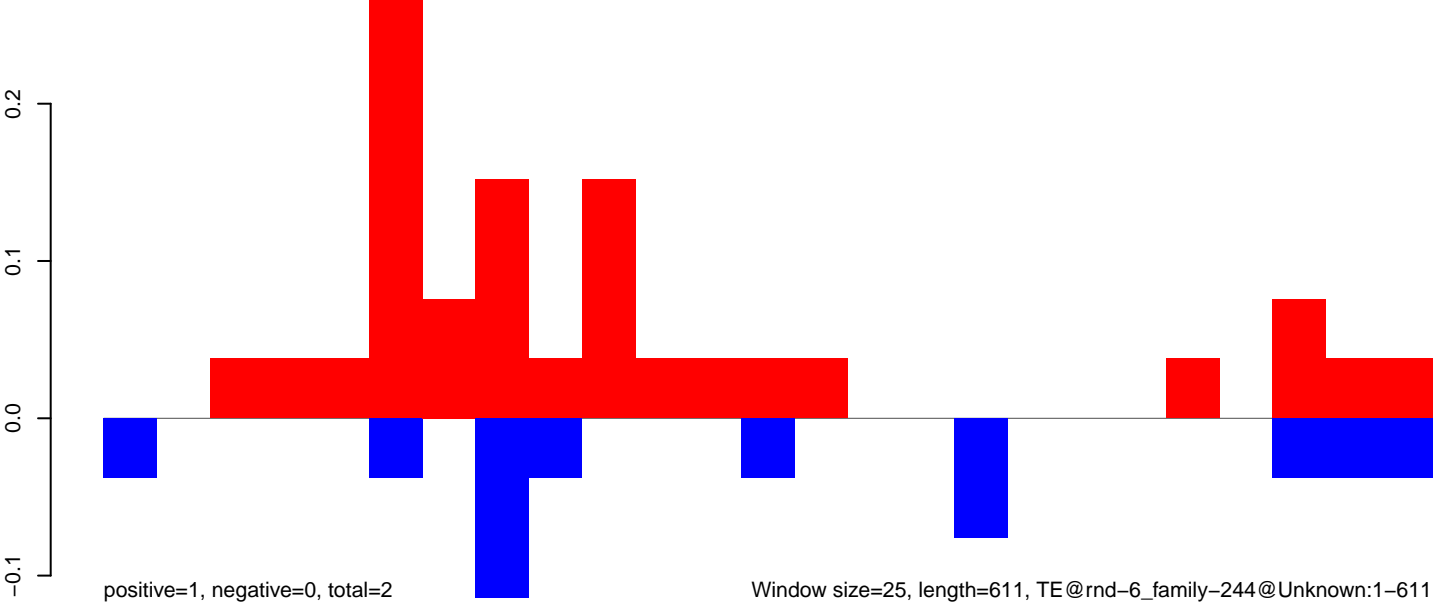

AeAlbo_CHIKV_AZT_9dpi.rep