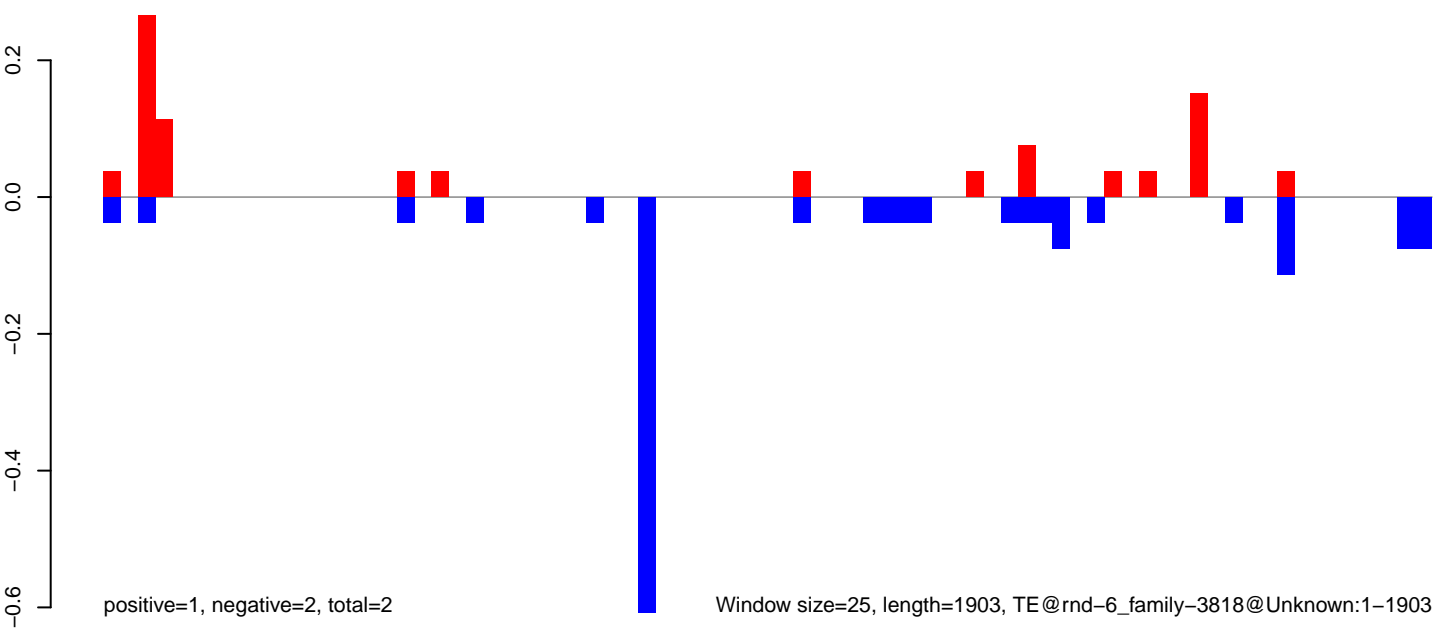

AeAlbo_CHIKV_AZT_9dpi.rep

Window size=25, length=1903, TE@rnd-6_family-3818@Unknown:1-1903