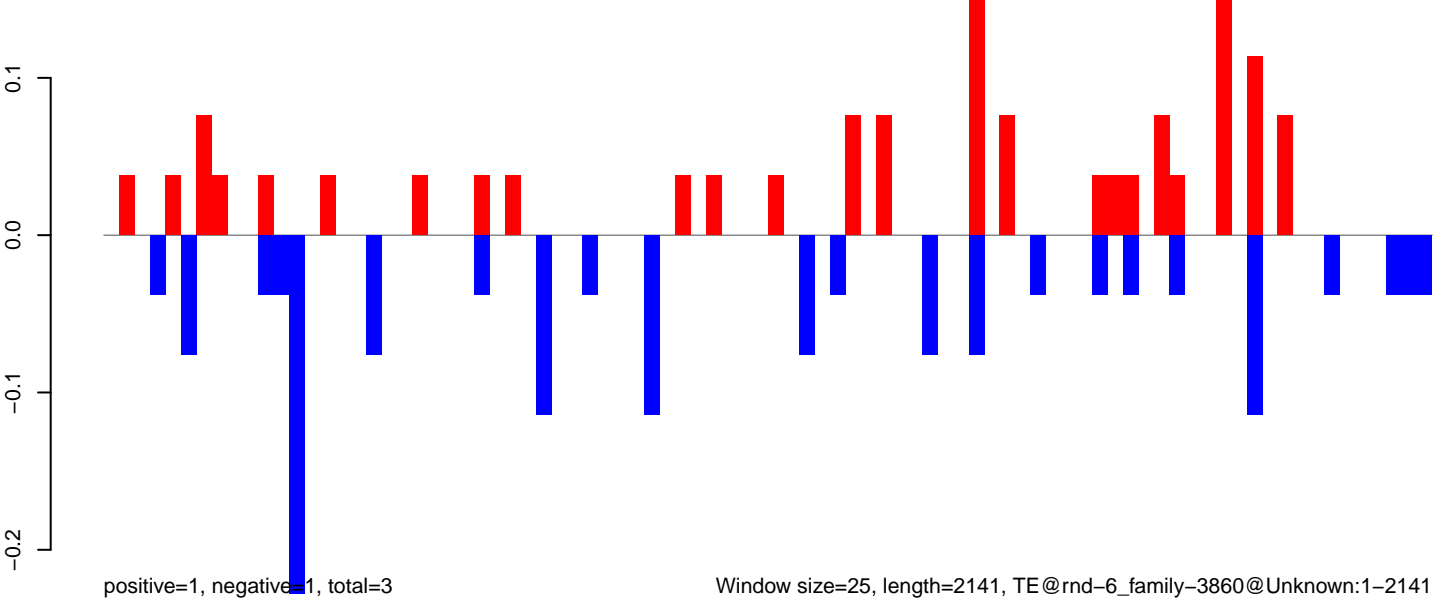

AeAlbo_CHIKV_AZT_9dpi.rep

Window size=25, length=2141, TE@rnd-6_family-3860@Unknown:1-2141

0 500 1000 1500 2000