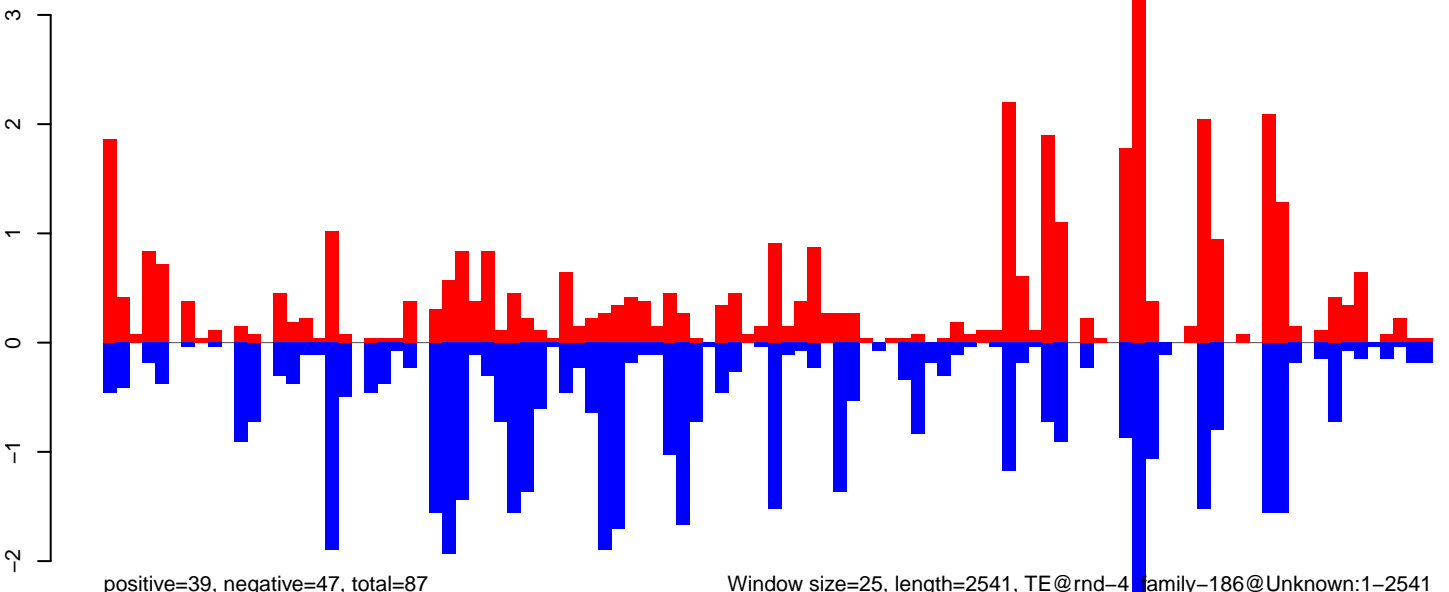

AeAlbo_CHIKV_AZT_9dpi.rep

Window size=25, length=2541, TE@rnd-4, family-186@Unknown:1-2541