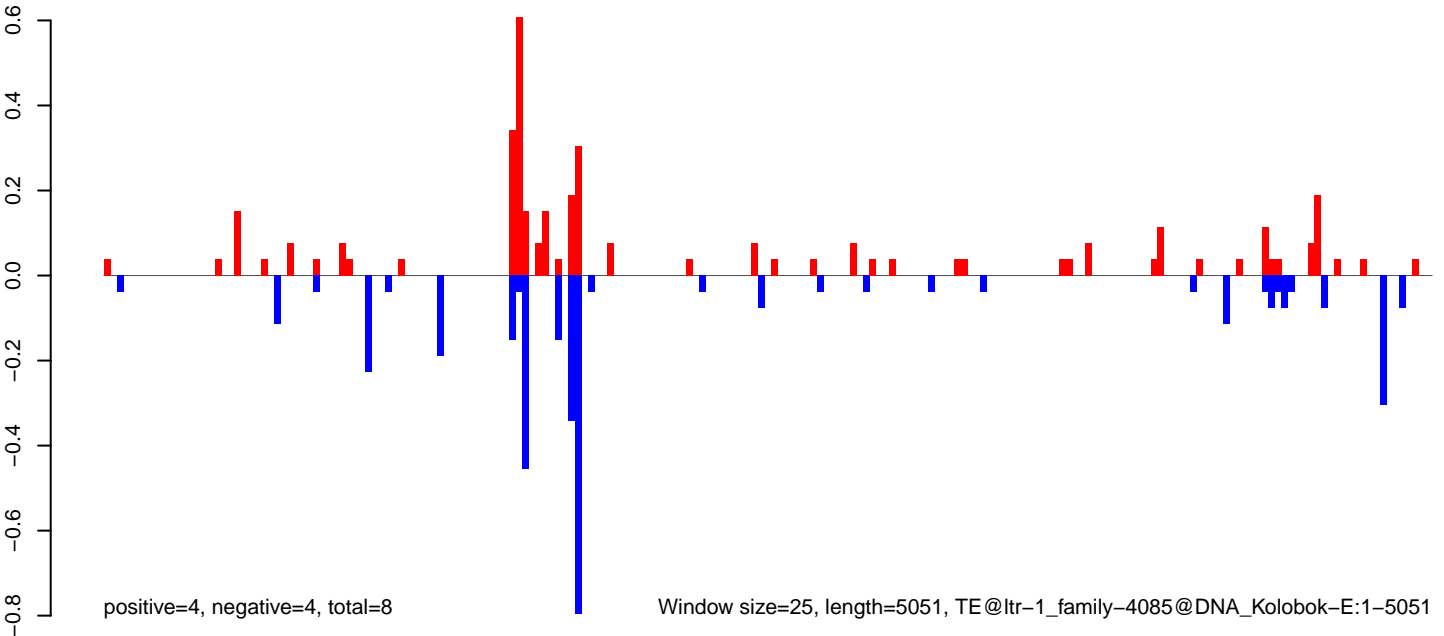

AeAlbo_CHIKV_AZT_9dpi.rep

Window size=25, length=5051, TE@ltr-1_family-4085@DNA_Kolobok-E:1-5051