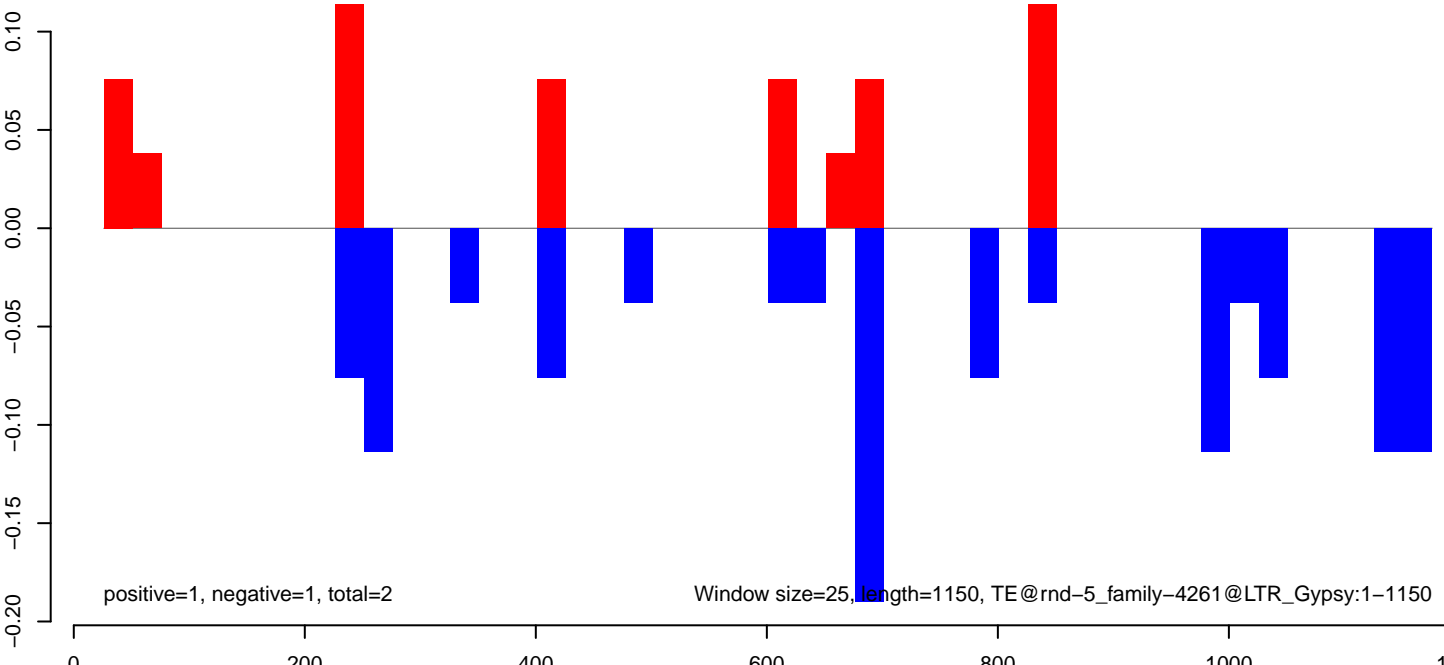

AeAlbo_CHIKV_AZT_9dpi.rep