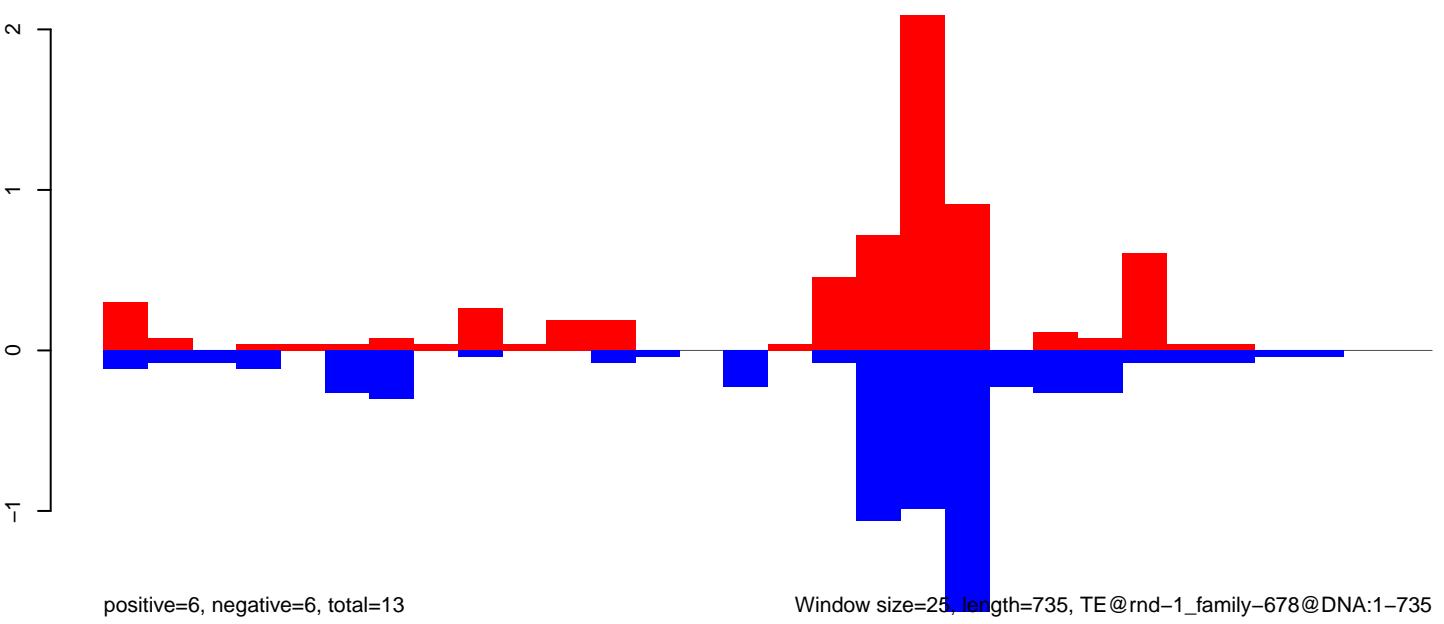

AeAlbo_CHIKV_AZT_9dpi.rep

Window size=25, length=735, TE@rnd-1_family-678@DNA:1-735