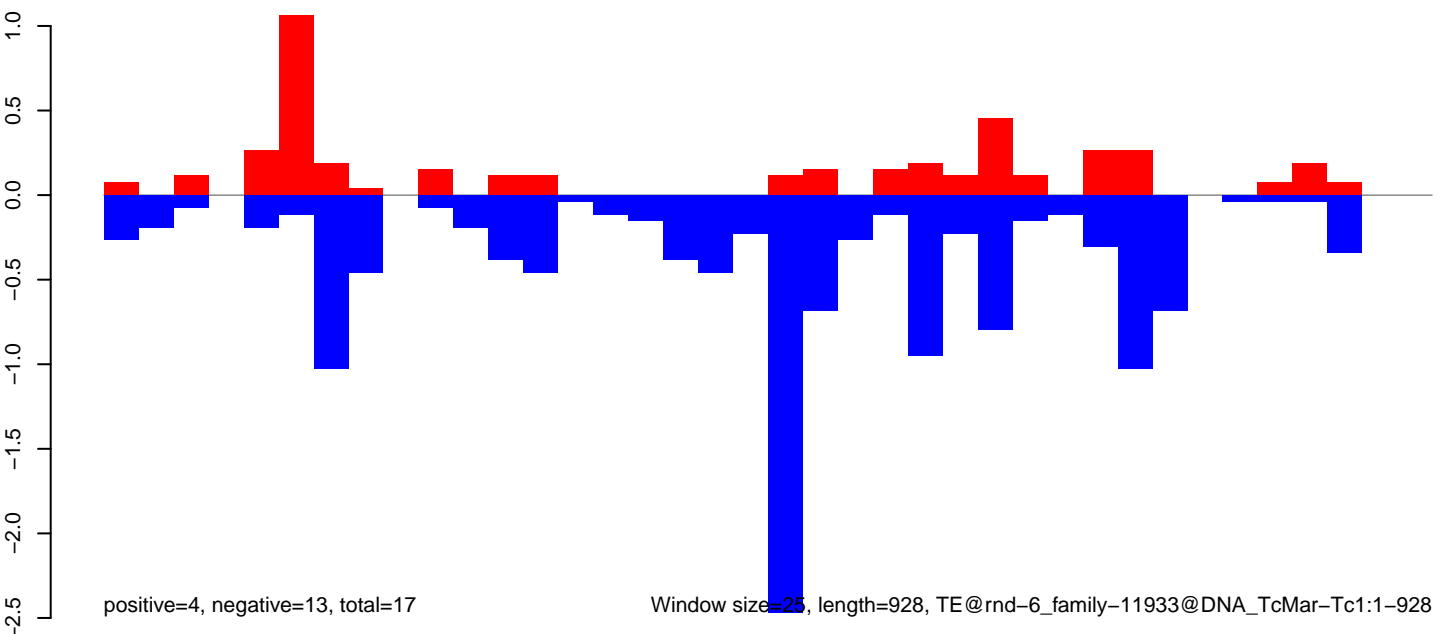

AeAlbo_CHIKV_AZT_9dpi.rep

Window size=25, length=928, TE@rnd-6_family-11933@DNA_TcMar-Tc1:1-928

0 200 400 600 800 1000