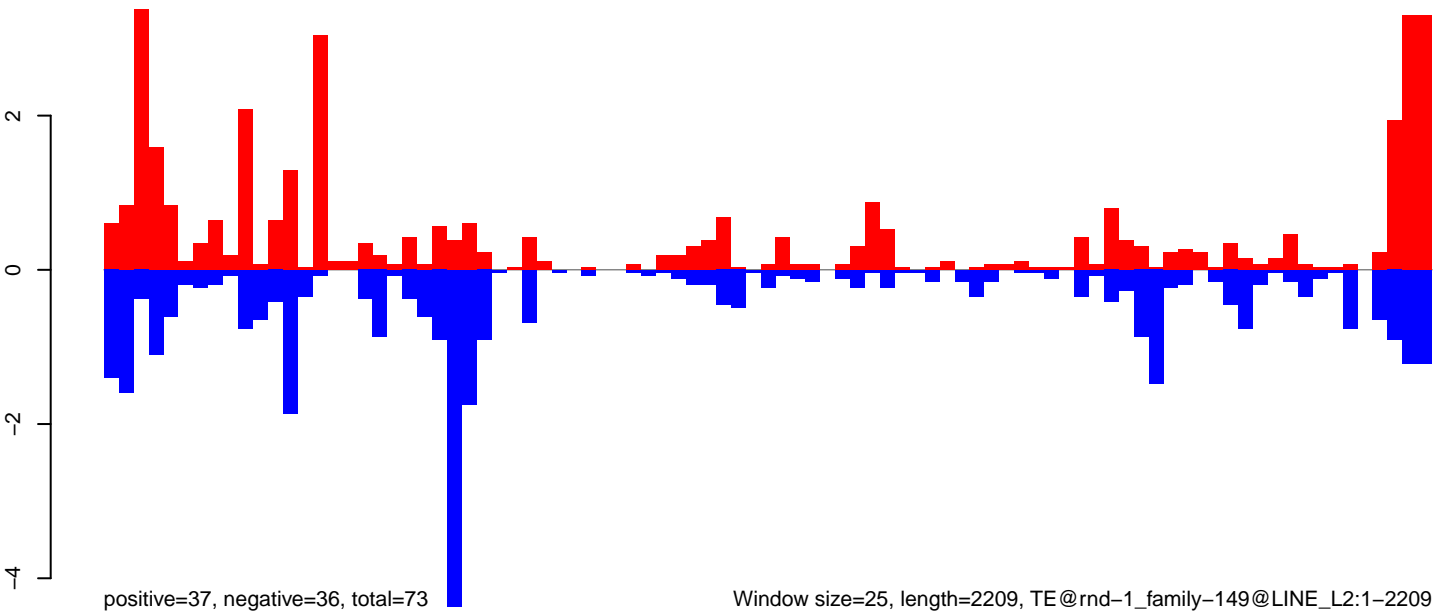

AeAlbo_CHIKV_AZT_9dpi.rep

Window size=25, length=2209, TE@rnd-1_family-149@LINE_L2:1-2209