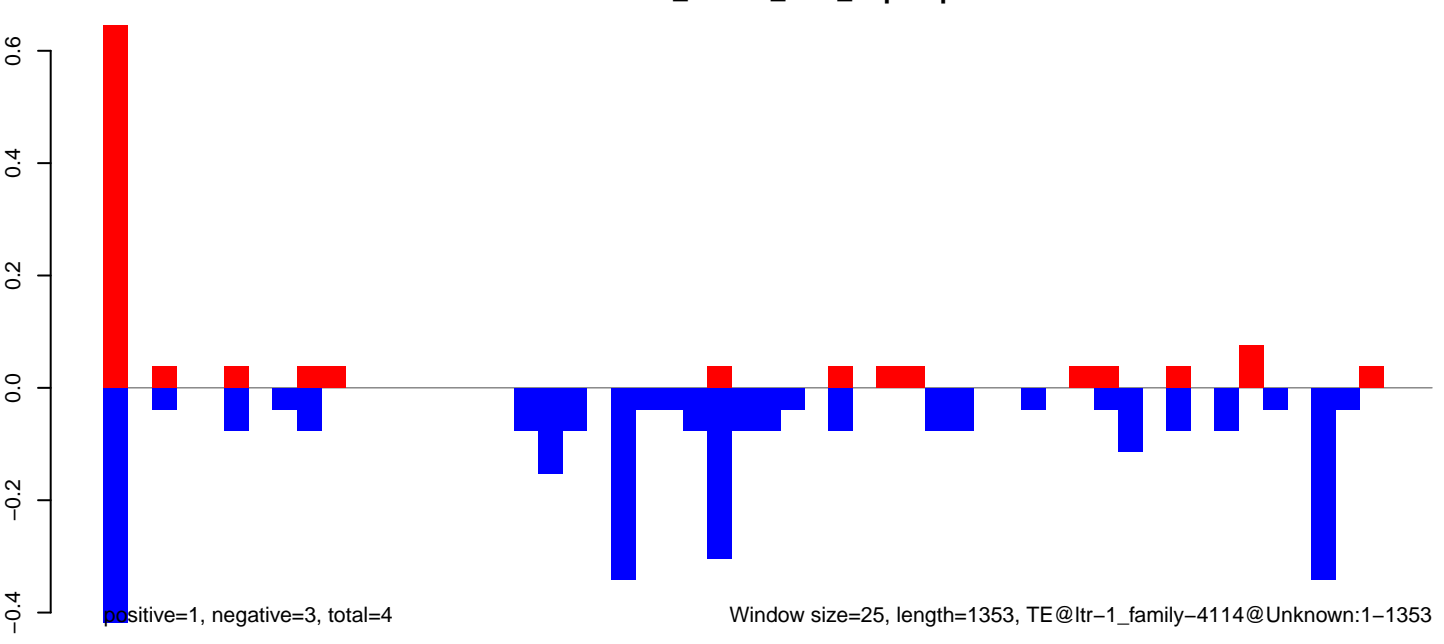

AeAlbo_CHIKV_AZT_9dpi.rep

Window size=25, length=1353, TE@ltr-1_family-4114@Unknown:1-1353