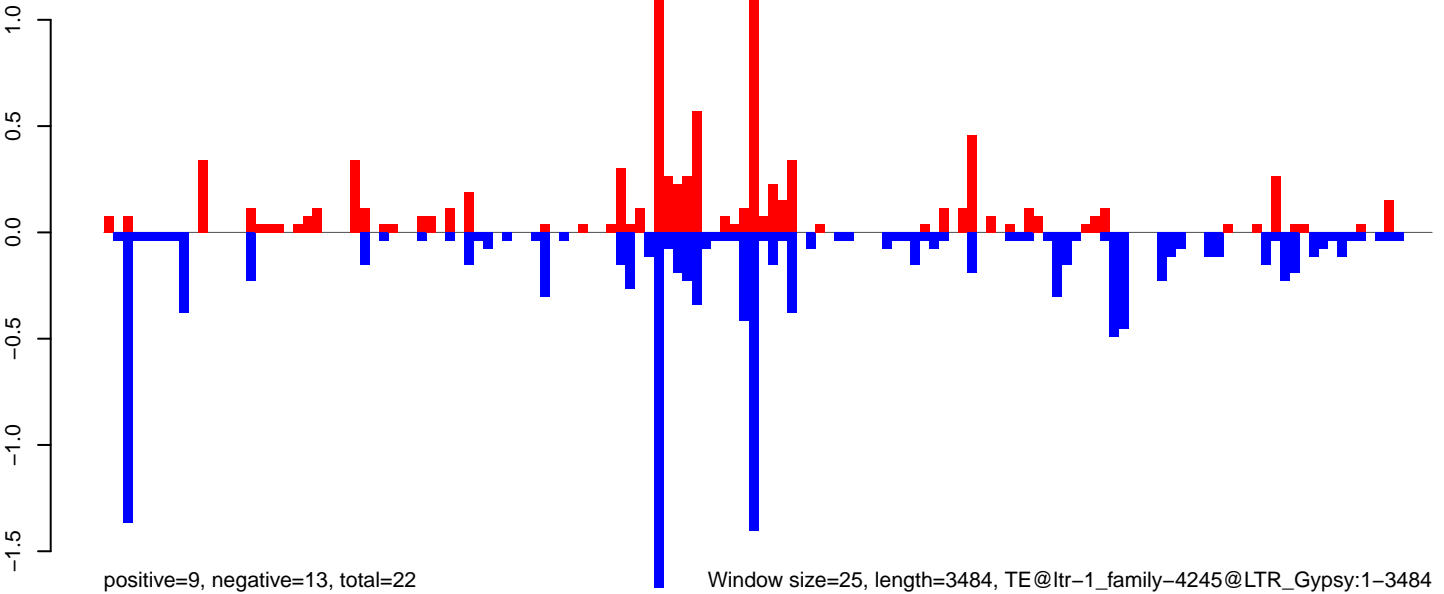

AeAlbo_CHIKV_AZT_9dpi.rep