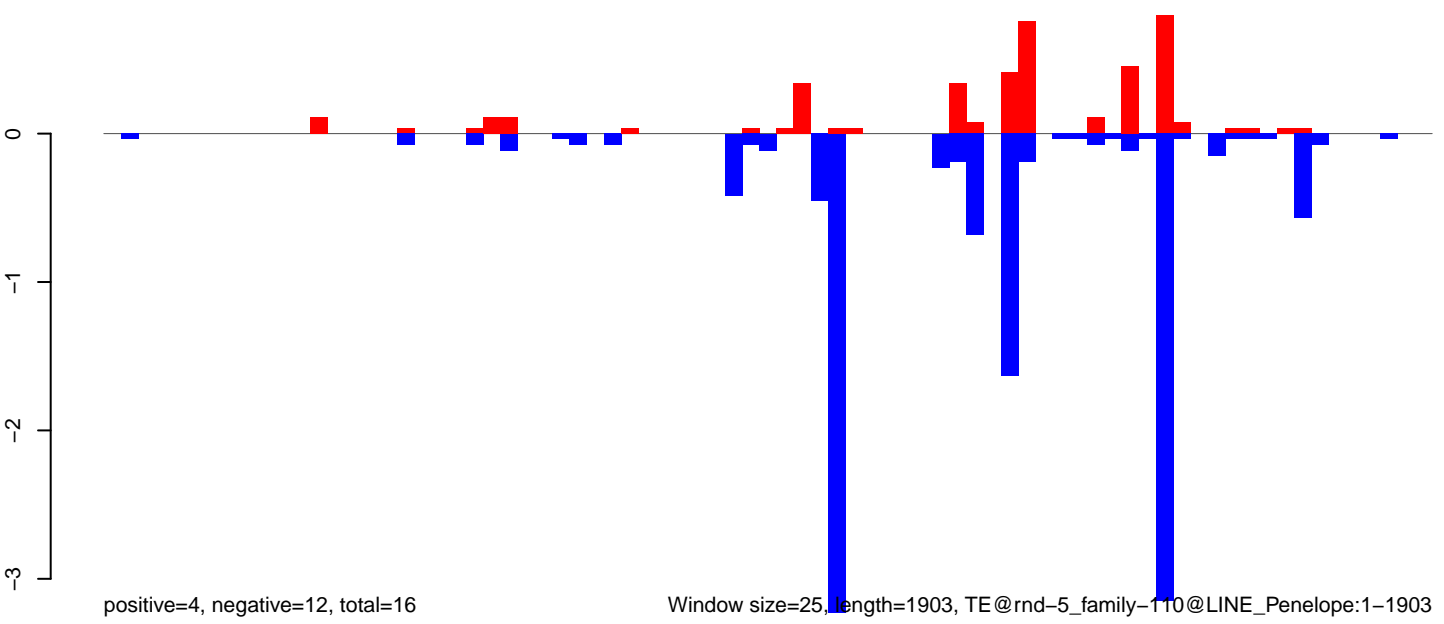

AeAlbo_CHIKV_AZT_9dpi.rep

Window size=25, length=1903, TE@rnd-5_family-110@LINE_Penelope:1-1903