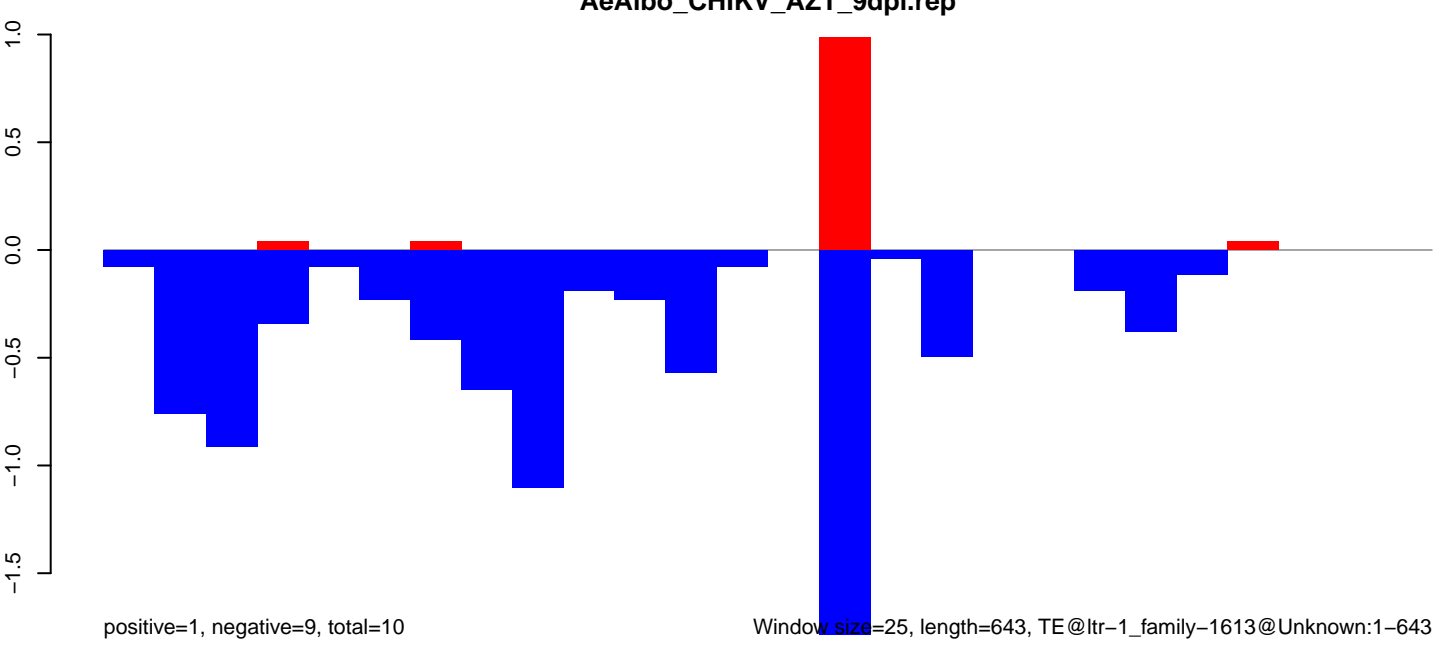

AeAlbo_CHIKV_AZT_9dpi.rep

Window size=25, length=530, TE@ltr-1_family-1621@Unknown:1-530

AeAlbo_CHIKV_AZT_9dpi.18_23.rep

AeAlbo_CHIKV_AZT_9dpi.24_35.rep

AeAlbo_CHIKV_AZT_9dpi.rep

Window size=25, length=643, TE@ltr-1_family-1613@Unknown:1-643