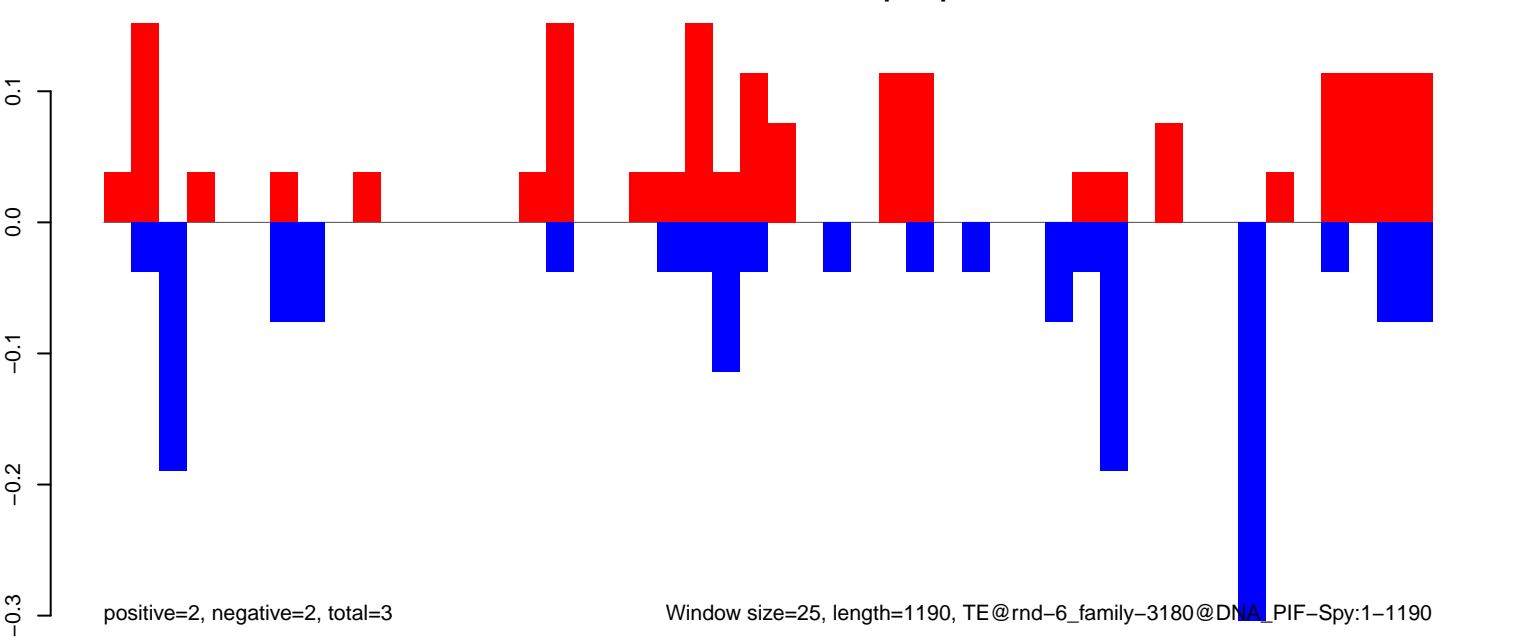

AeAlbo_CHIKV_AZT_9dpi.rep

Window size=25, length=1190, TE@rnd-6_family-3180@DNA_PIF-Spy:1-1190

0 200 400 600 800 1000 1200