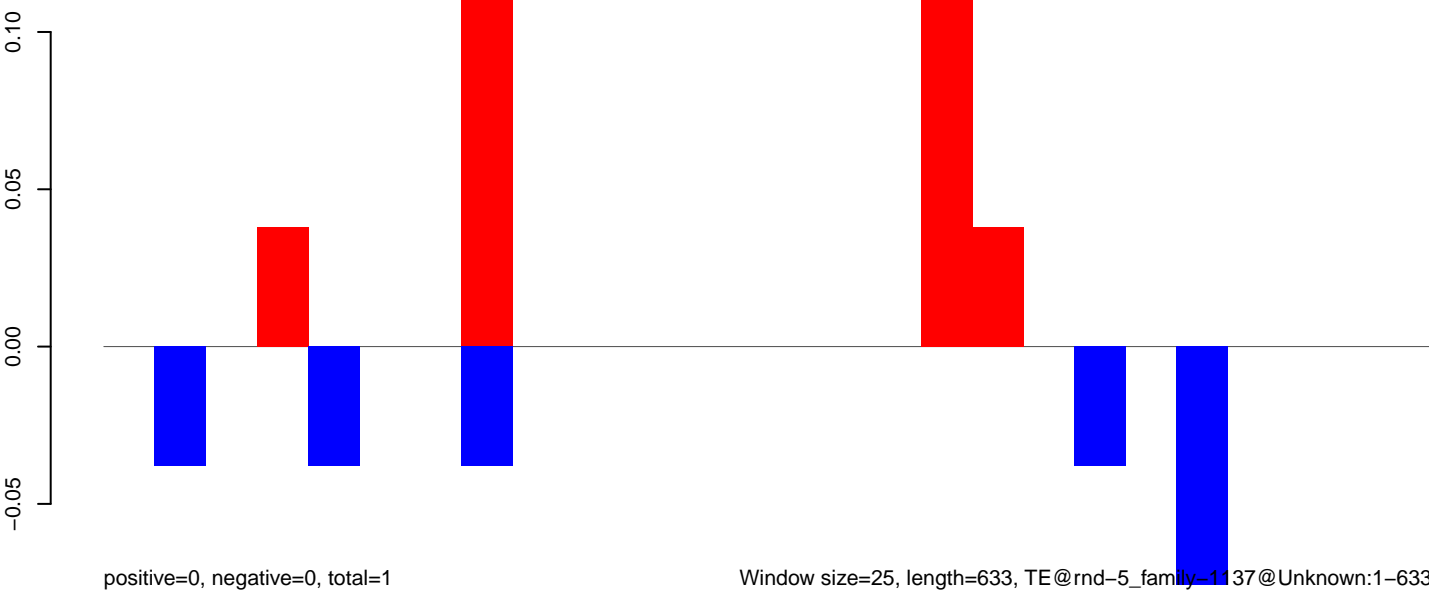

AeAlbo_CHIKV_AZT_9dpi.rep