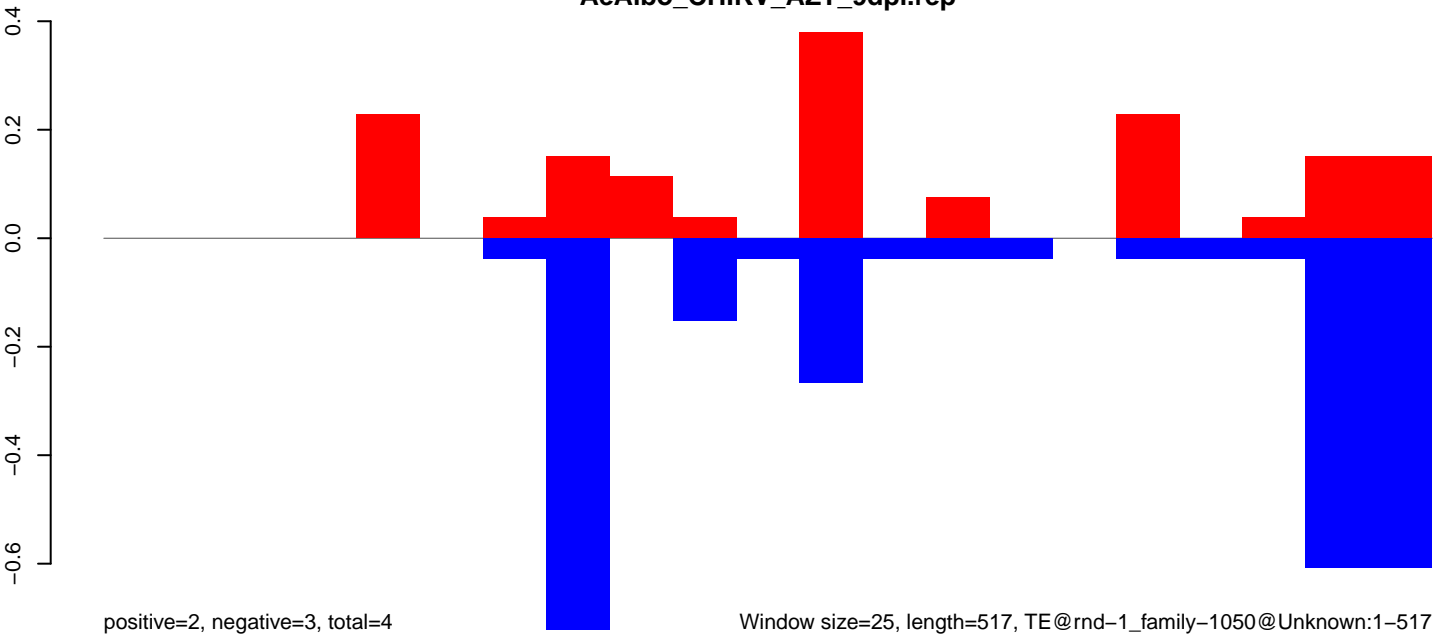

AeAlbo_CHIKV_AZT_9dpi.rep

positive=2, negative=3, total=4

Window size=25, length=517, TE@rnd-1_family-1050@Unknown:1-517