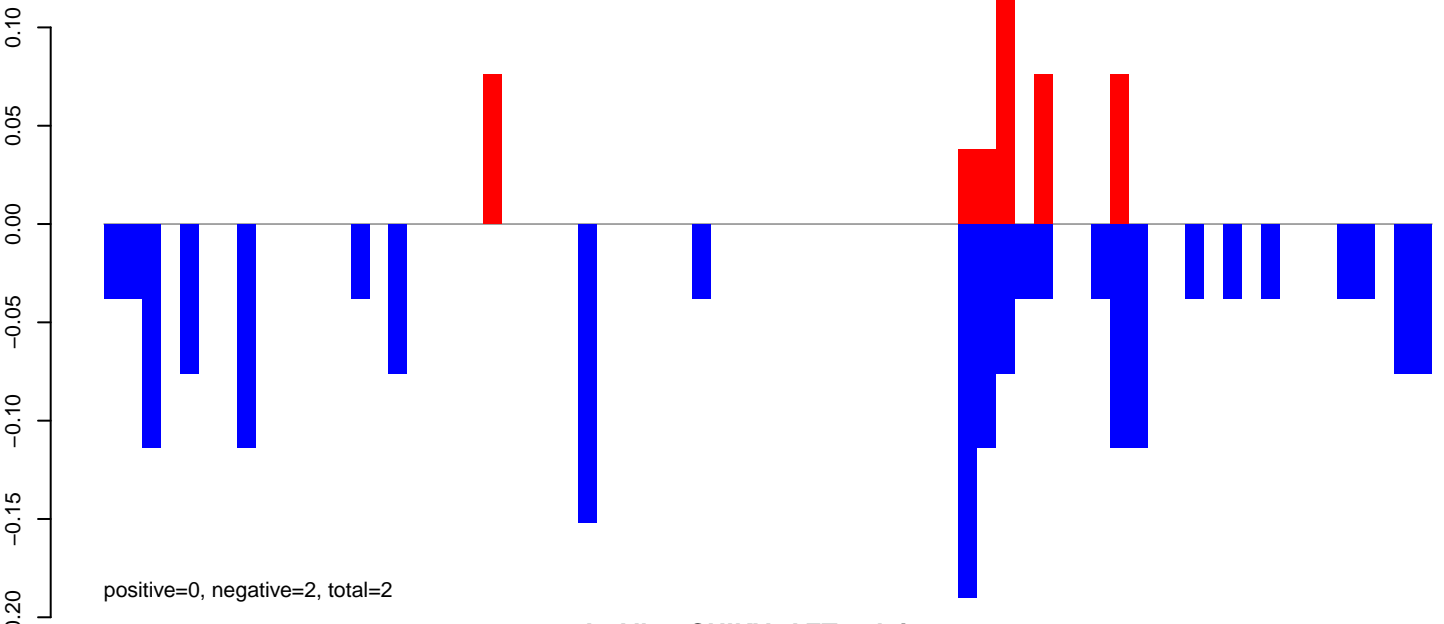

AeAlbo_CHIKV_AZT_9dpi.rep

Window size=25, length=952, TE@rnd-1_family-298@DNA_Sola-2:1-952

AeAlbo_CHIKV_AZT_9dpi.18_23.rep

AeAlbo_CHIKV_AZT_9dpi.24_35.rep

AeAlbo_CHIKV_AZT_9dpi.rep

Window size=25, length=1748, TE@rnd-1_family-1799@LTR_Gypsy:1-1748