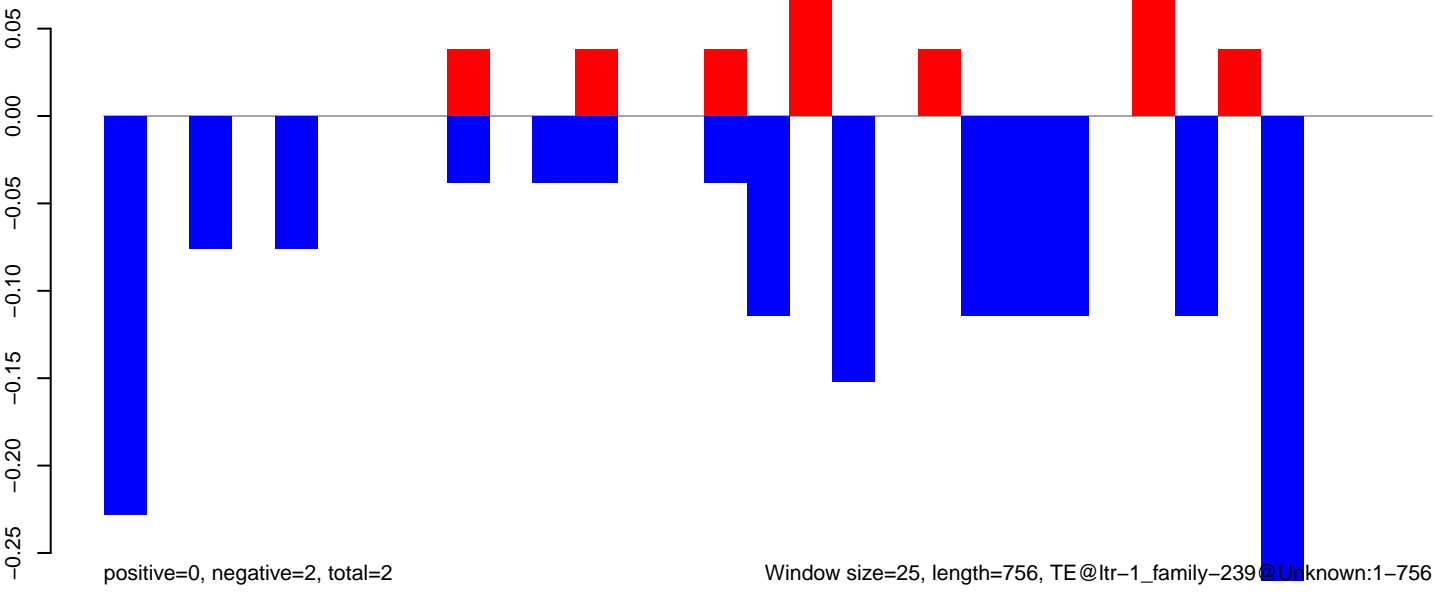

AeAlbo_CHIKV_AZT_9dpi.rep

Window size=25, length=756, TE@ltr-1_family-239@Unknown:1-756