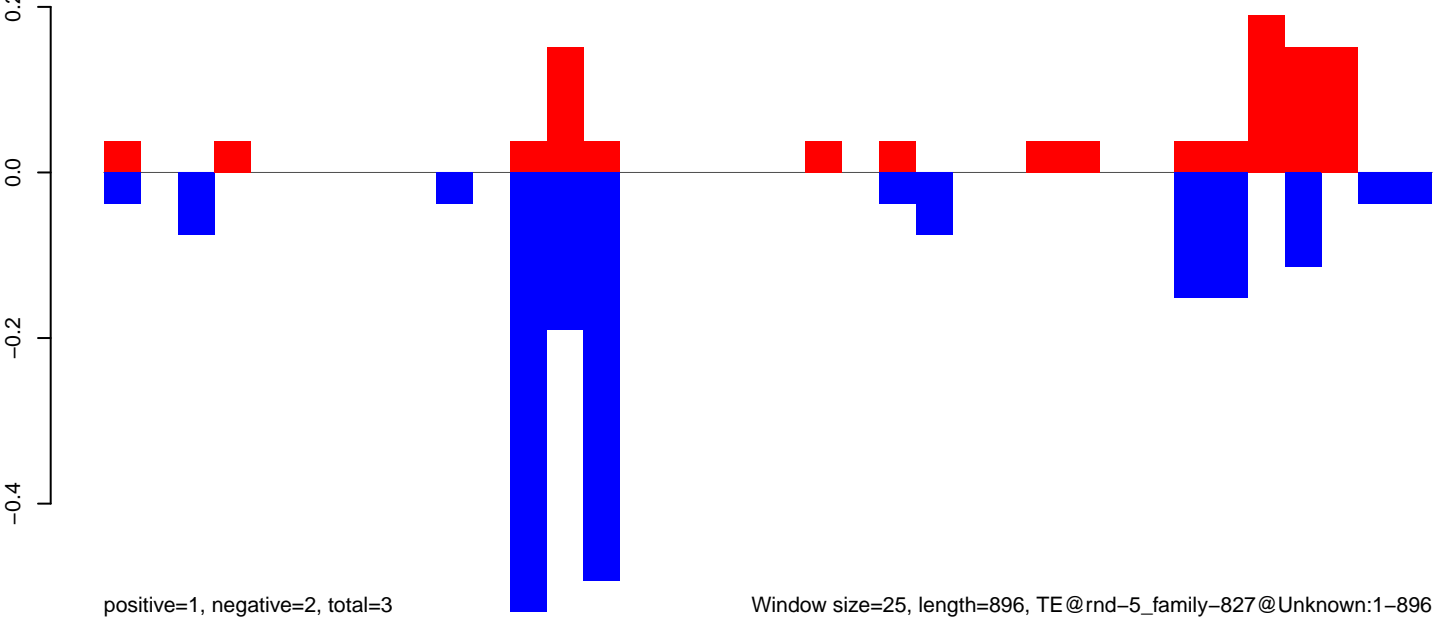

AeAlbo_CHIKV_AZT_9dpi.18_23.rep

AeAlbo_CHIKV_AZT_9dpi.rep