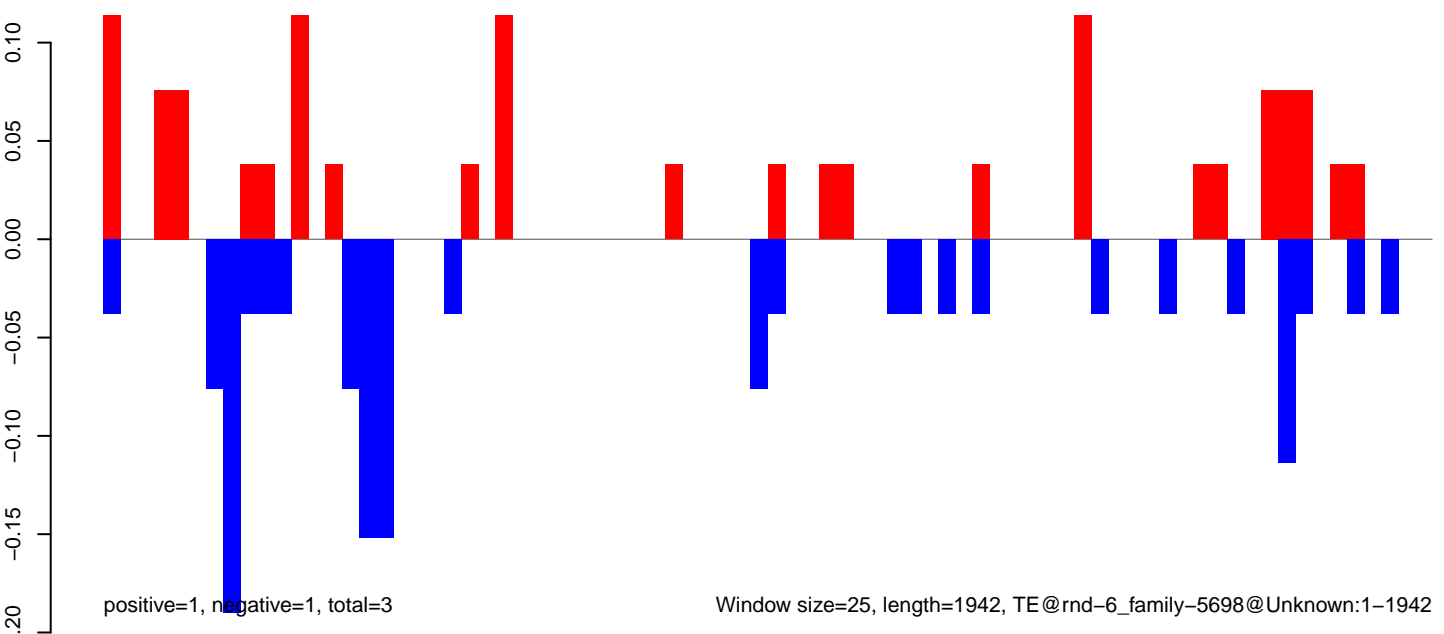

AeAlbo_CHIKV_AZT_9dpi.rep

Window size=25, length=1942, TE@rnd-6_family-5698@Unknown:1-1942

0 500 1000 1500 2000