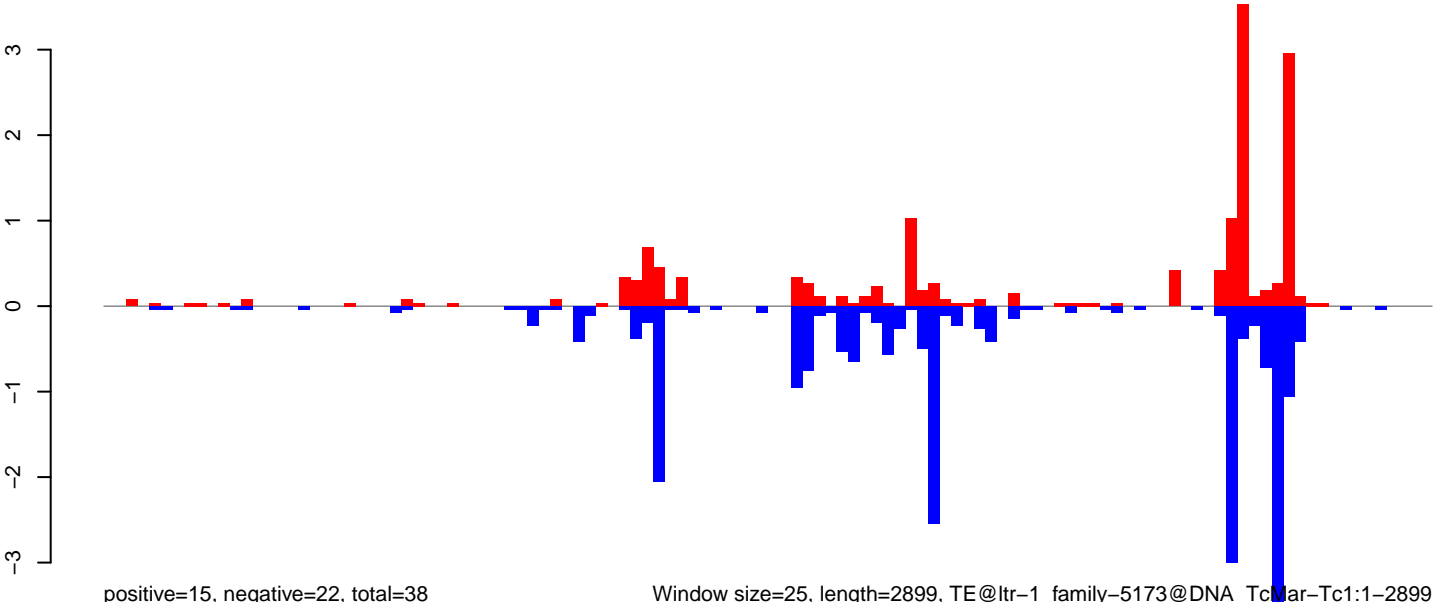

AeAlbo_CHIKV_AZT_9dpi.rep

Window size=25, length=2899, TE@ltr-1_family-5173@DNA_TcMar-Tc1:1-2899

0 500 1000 1500 2000 2500 3000