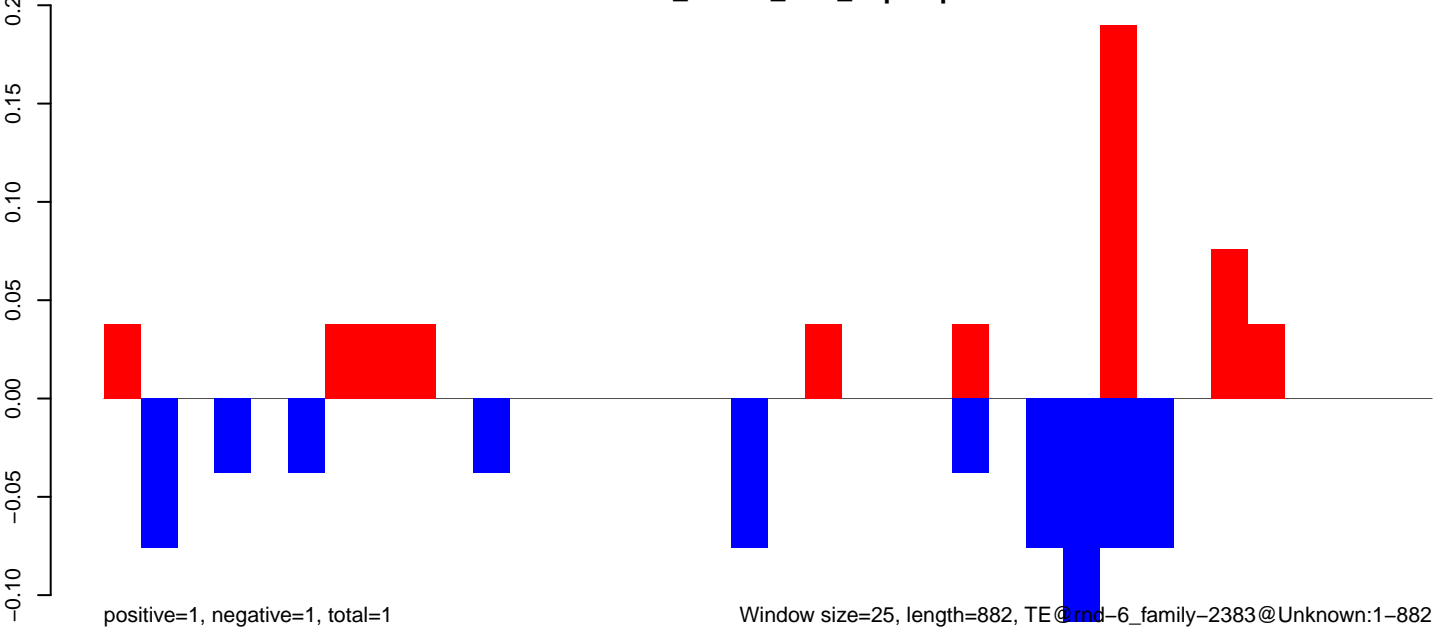

AeAlbo_CHIKV_AZT_9dpi.rep