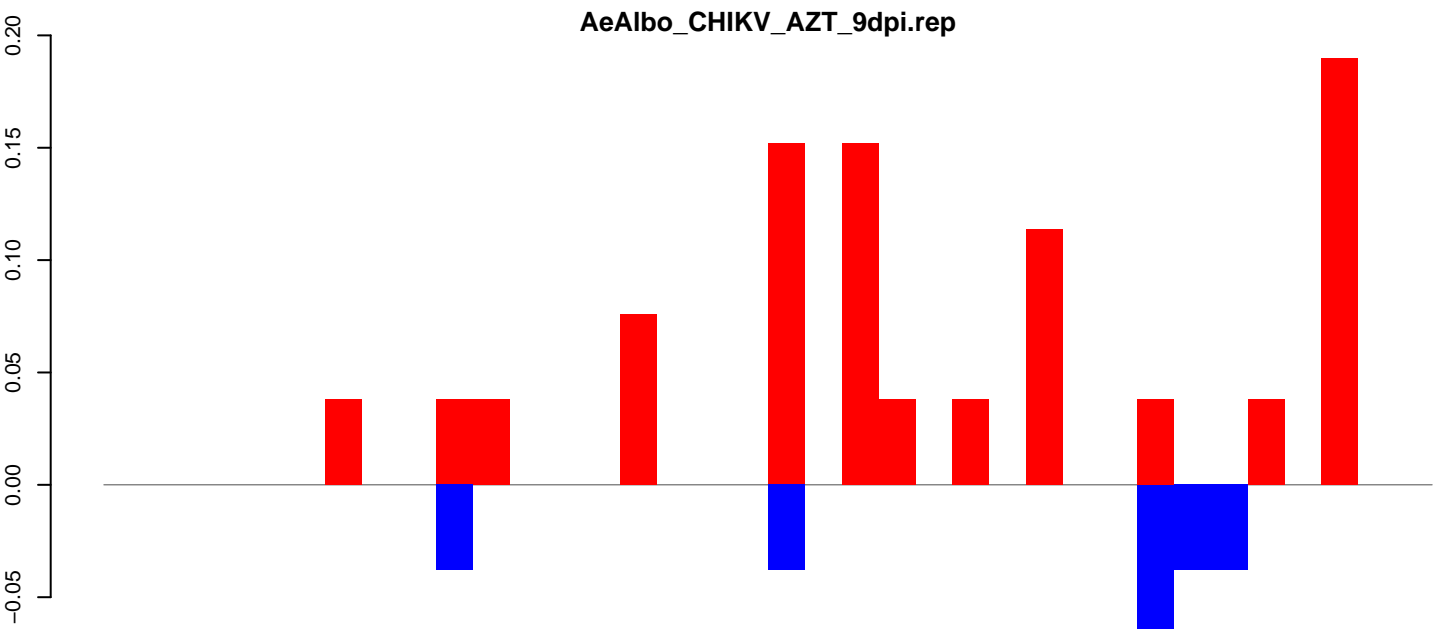

positive=1, negative=0, total=1

Window size=25, length=898, TE@ltr-1 family-659@Unknown:1-898

0 200 400 600 800