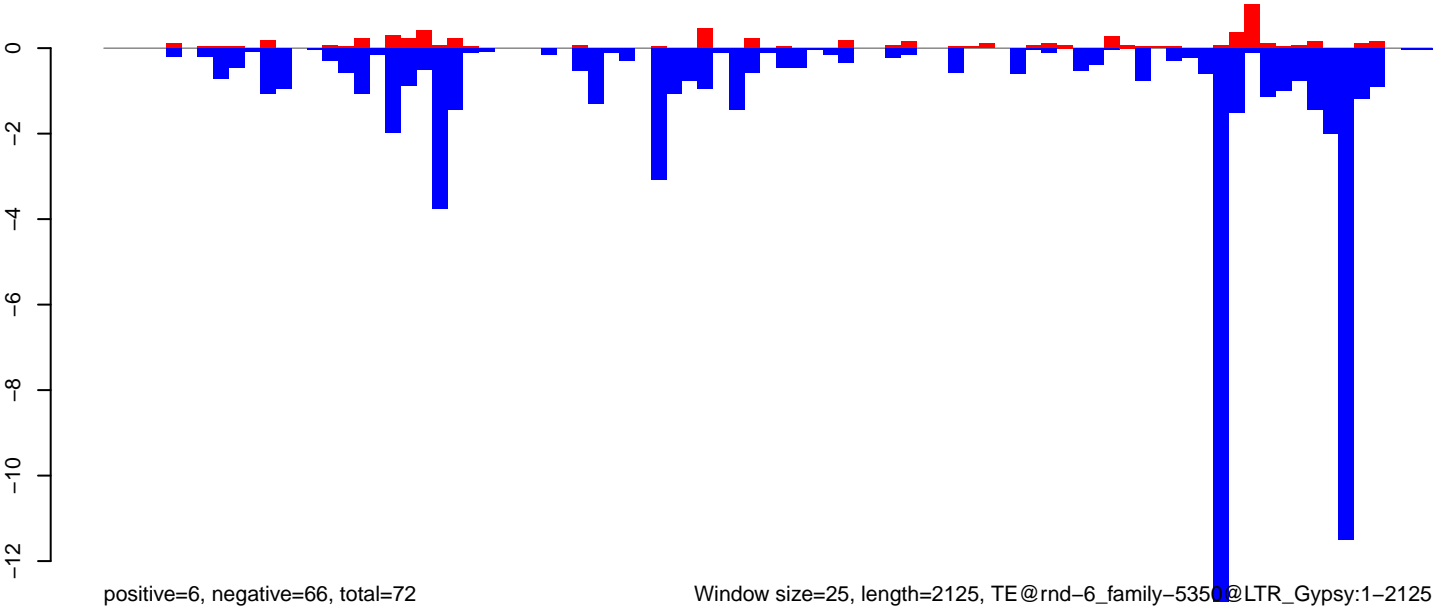

AeAlbo_CHIKV_AZT_9dpi.rep

Window size=25, length=2125, TE@rnd-6_family-5350@LTR_Gypsy:1-2125

0 500 1000 1500 2000