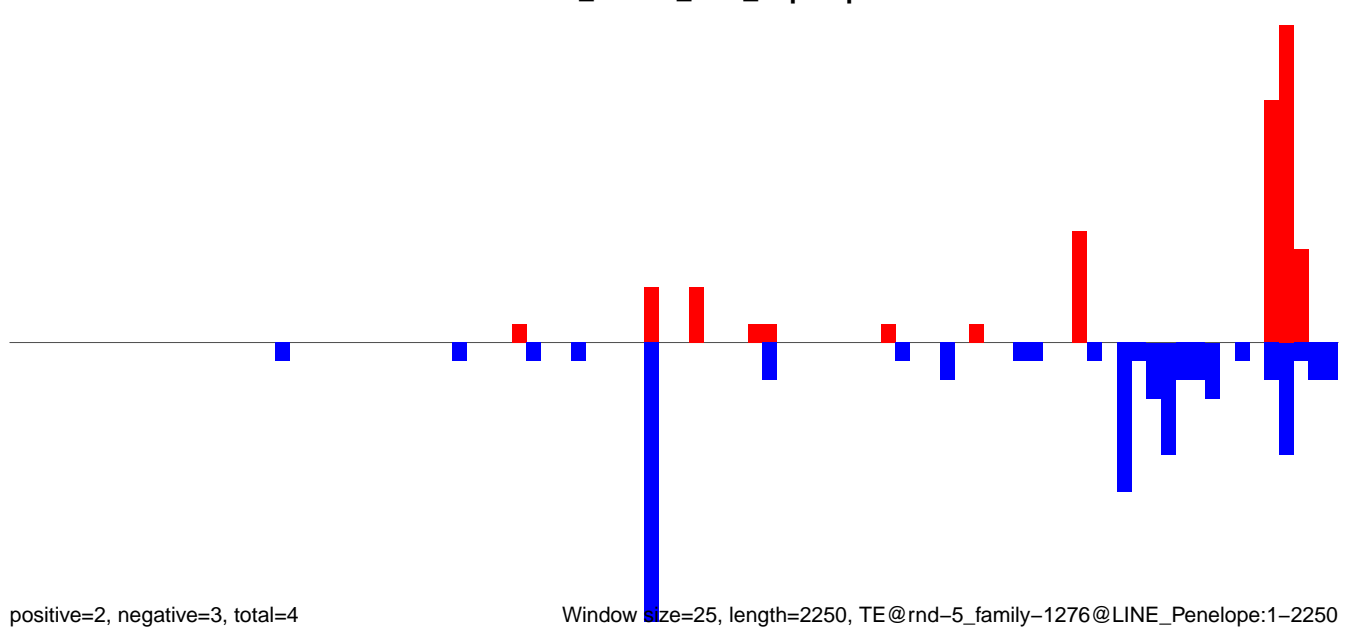

AeAlbo_CHIKV_AZT_9dpi.rep