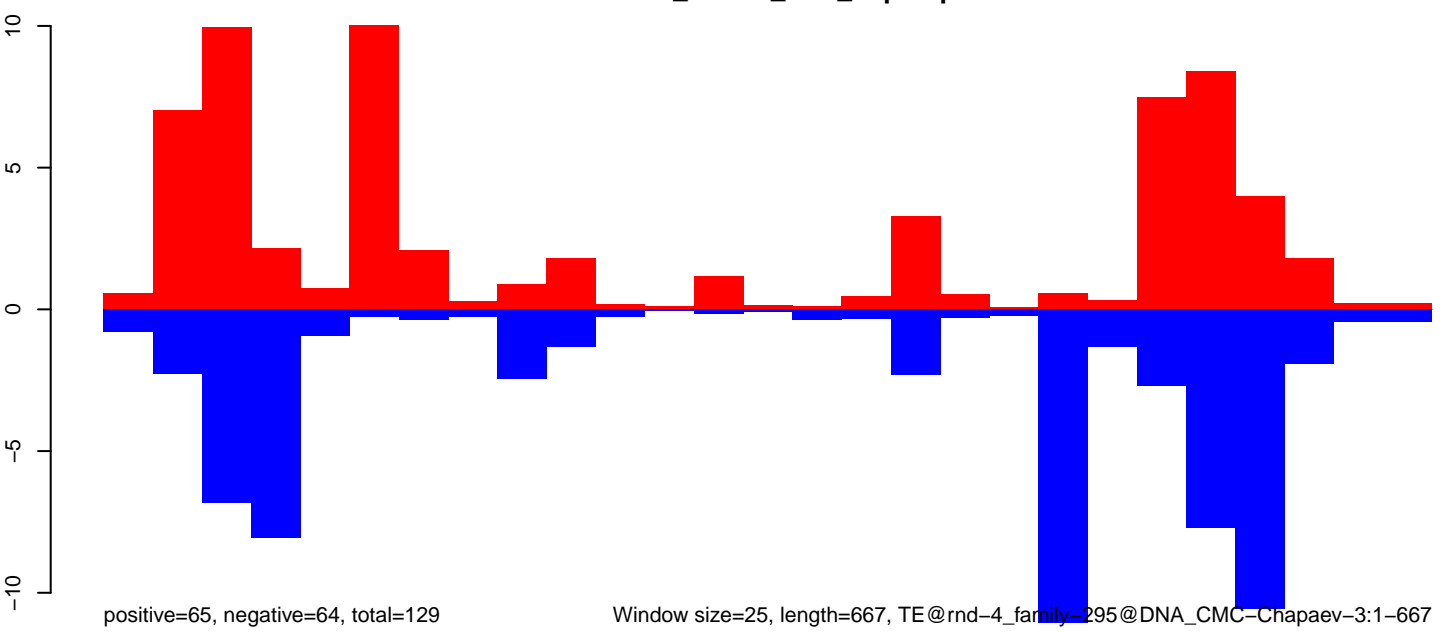

AeAlbo_CHIKV_AZT_9dpi.rep

Window size=25, length=667, TE@rnd-4_family_295@DNA_CMC-Chapaev-3:1-667