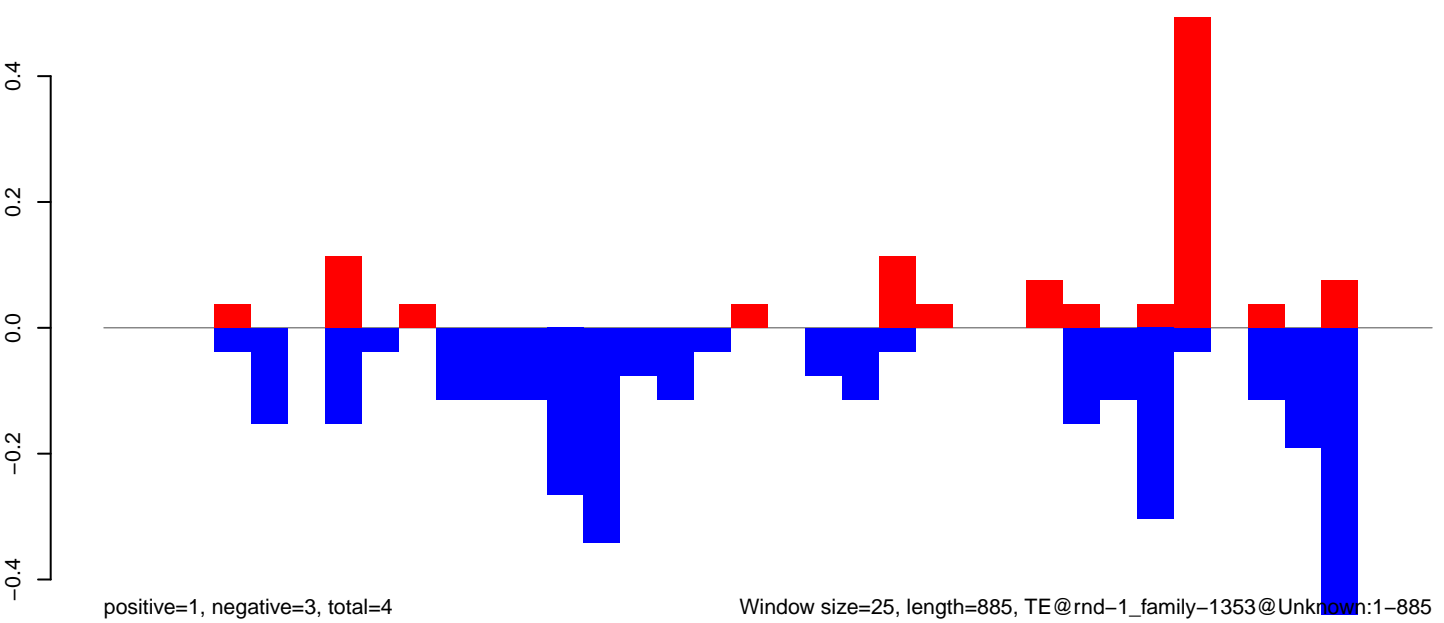

AeAlbo_CHIKV_AZT_9dpi.rep

Window size=25, length=885, TE@rnd-1_family-1353@Unknown:1-885

0 200 400 600 800