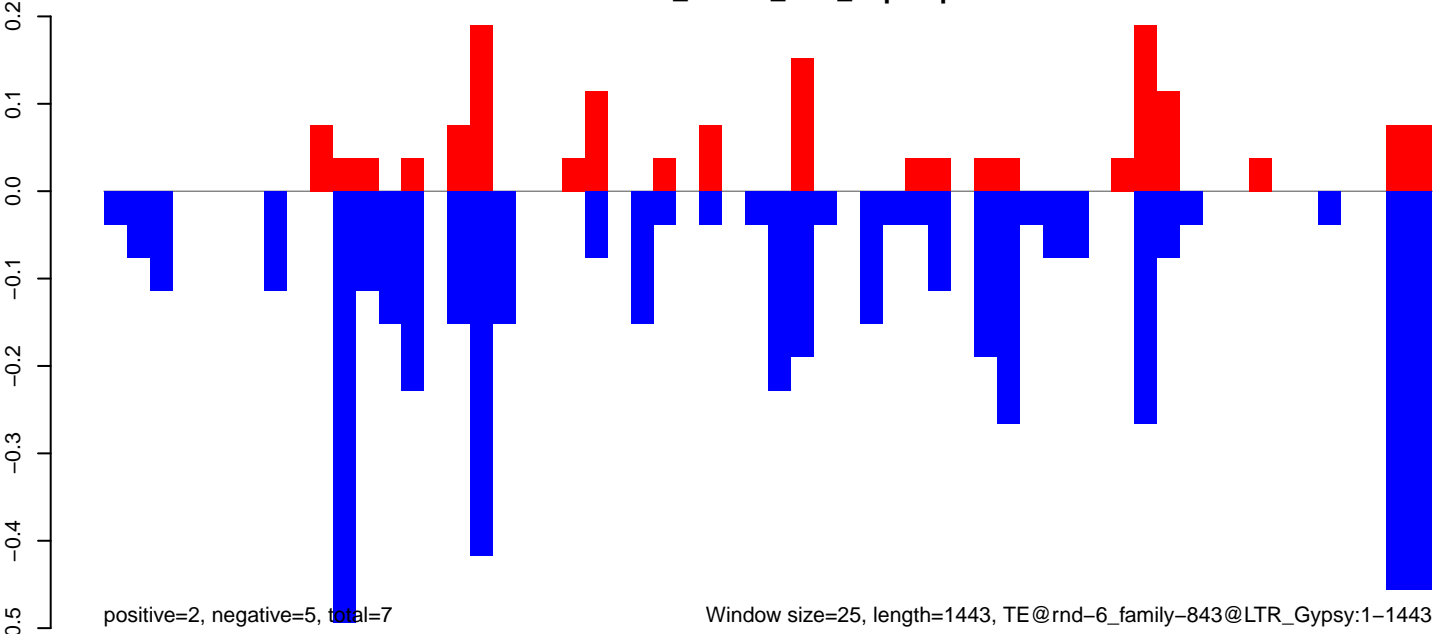

AeAlbo_CHIKV_AZT_9dpi.rep

Window size=25, length=1443, TE@rnd-6_family-843@LTR_Gypsy:1-1443

0 500 1000 1500