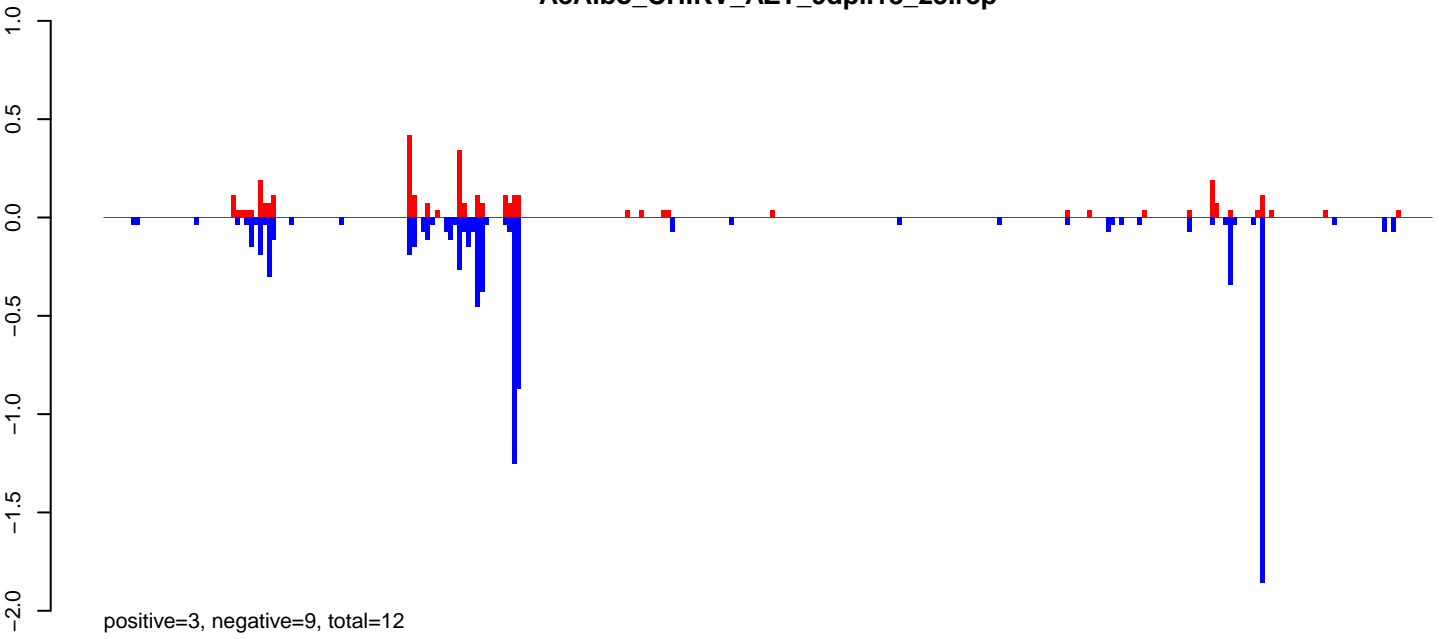

AeAlbo_CHIKV_AZT_9dpi.18_23.rep