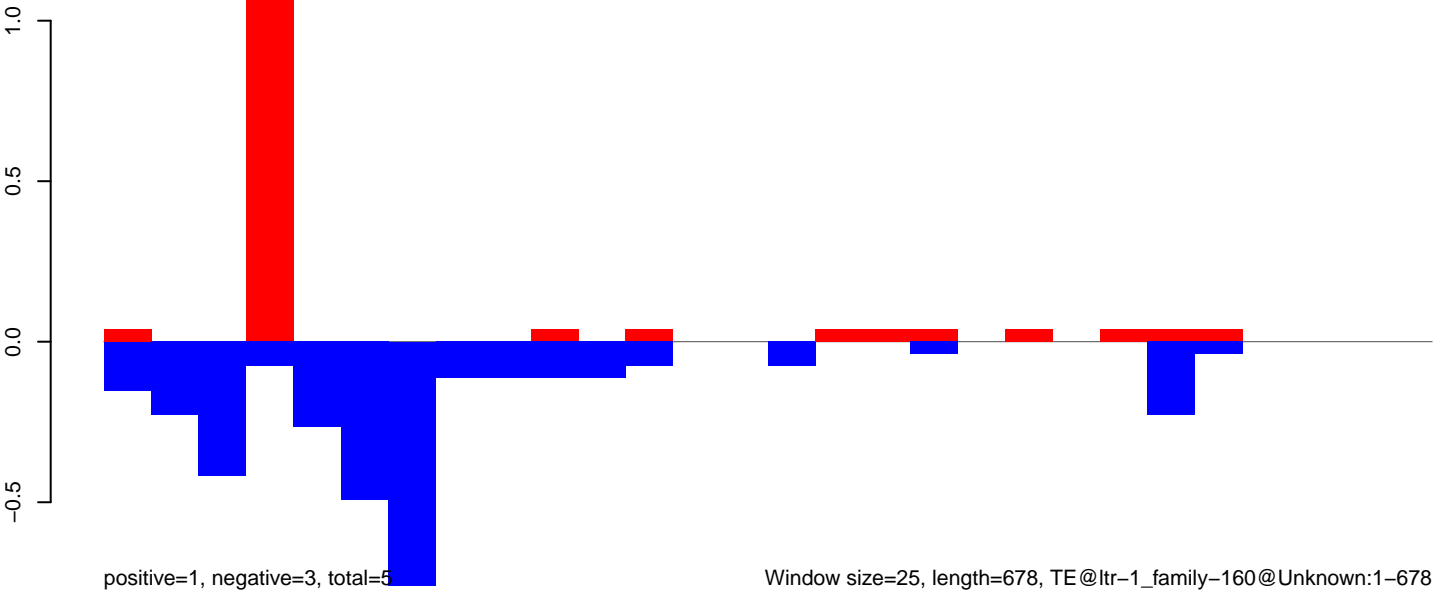

AeAlbo_CHIKV_AZT_9dpi.rep