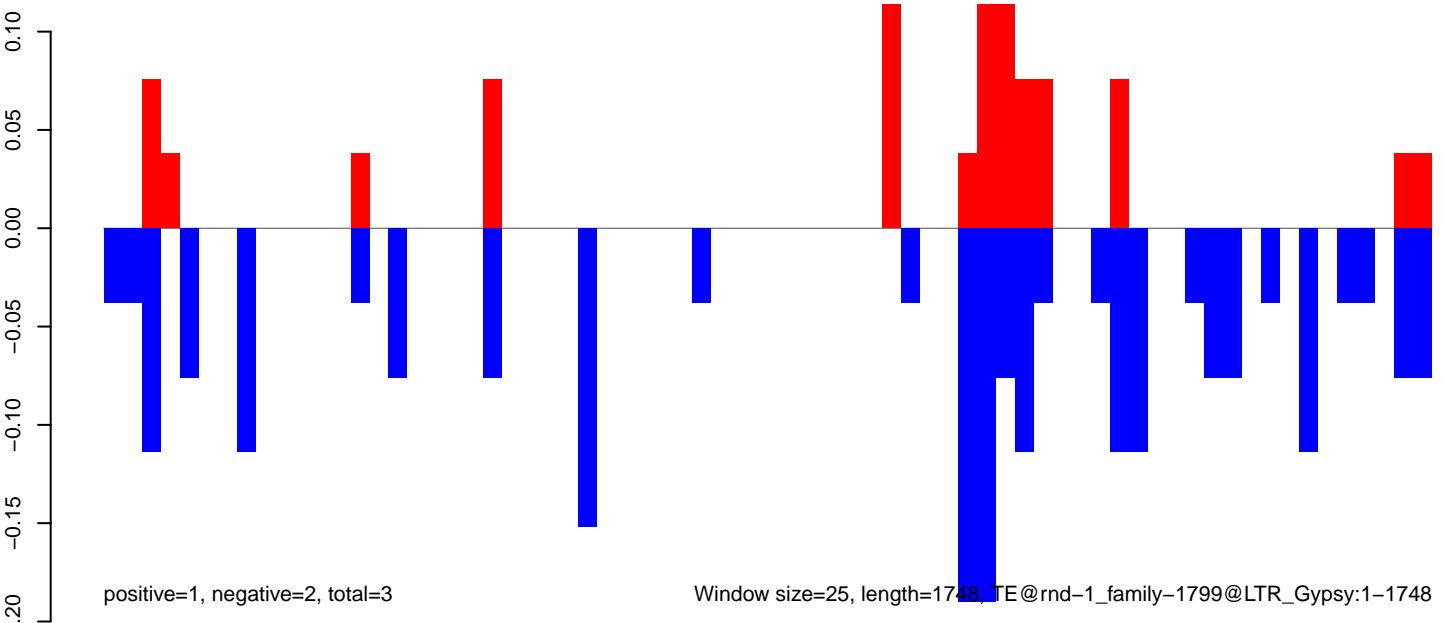

AeAlbo_CHIKV_AZT_9dpi.rep

Window size=25, length=952, TE@rnd-1_family-298@DNA_Sola-2:1-952

AeAlbo_CHIKV_AZT_9dpi.18_23.rep

AeAlbo_CHIKV_AZT_9dpi.24_35.rep

AeAlbo_CHIKV_AZT_9dpi.rep

Window size=25, length=1748, TE@rnd-1_family-1799@LTR_Gypsy:1-1748