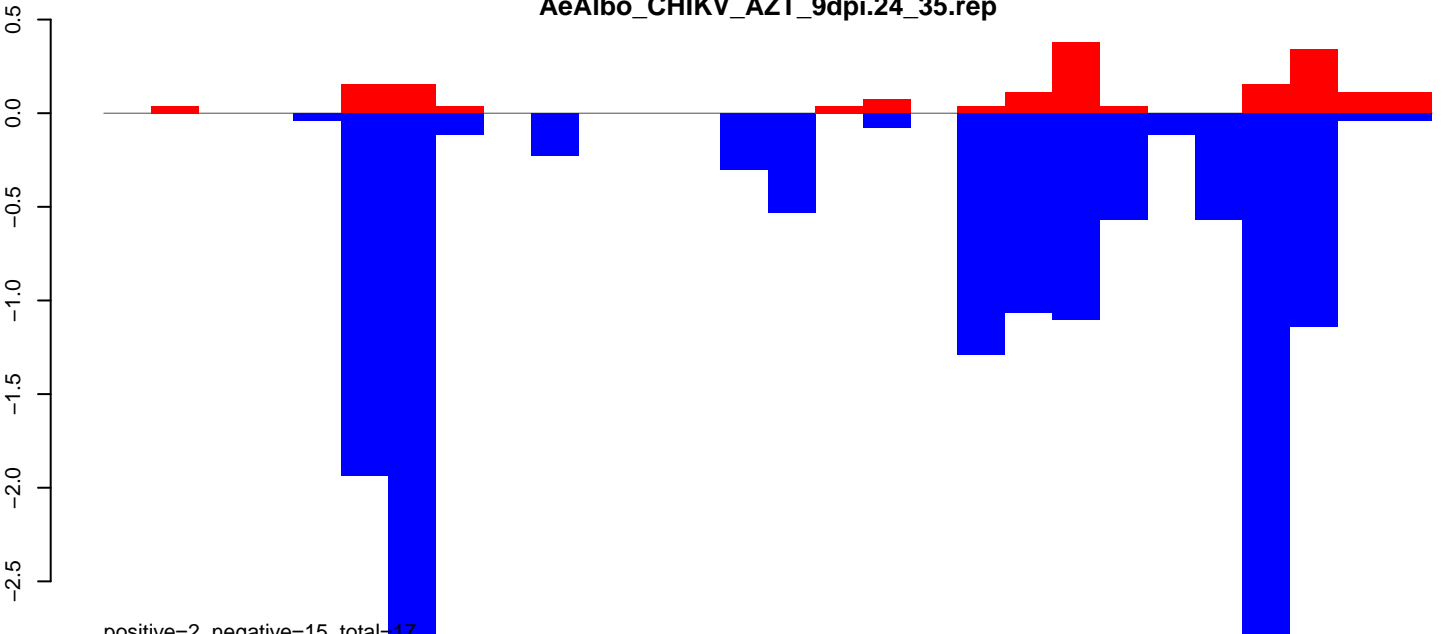

AeAlbo_CHIKV_AZT_9dpi.24_35.rep

AeAlbo_CHIKV_AZT_9dpi.rep

Window size=25, length=634, TE@rnd-1_family-810@DNA_hAT-Charlie:1-634

AeAlbo_CHIKV_AZT_9dpi.18_23.rep

positive=1, negative=3, total=4

AeAlbo_CHIKV_AZT_9dpi.24_35.rep