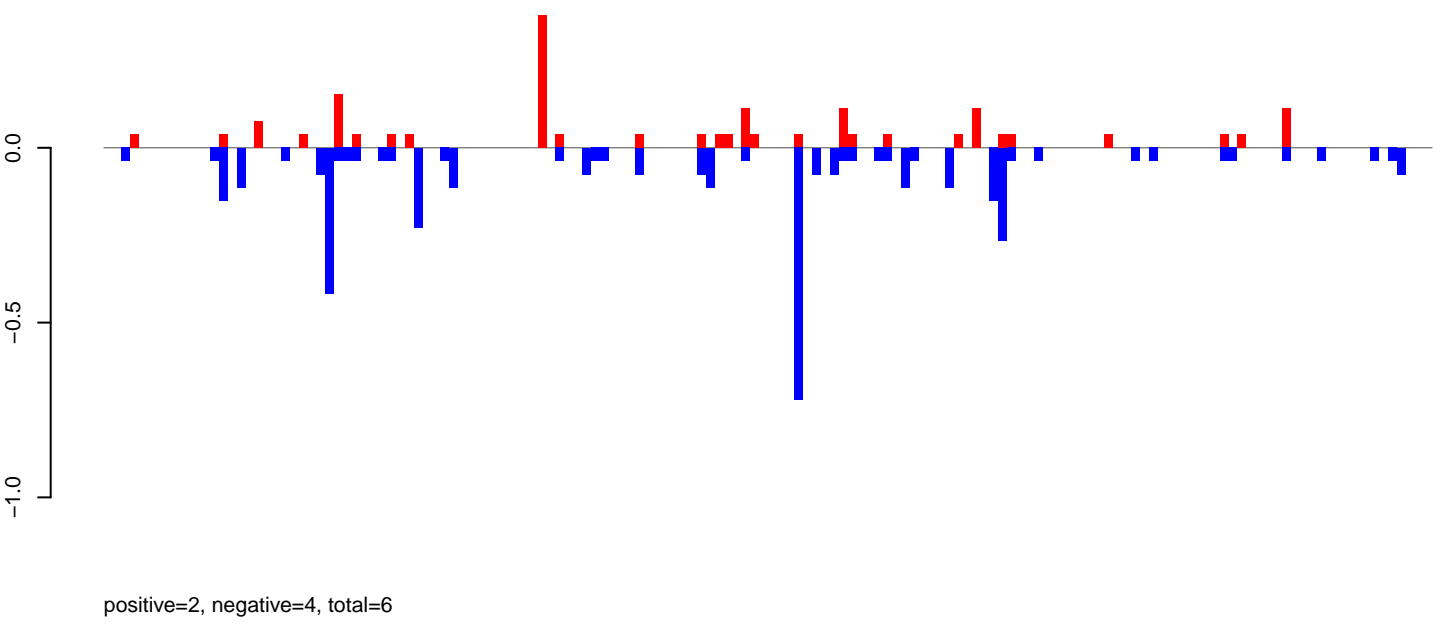

AeAlbo_CHIKV_AZT_9dpi.24_35.rep