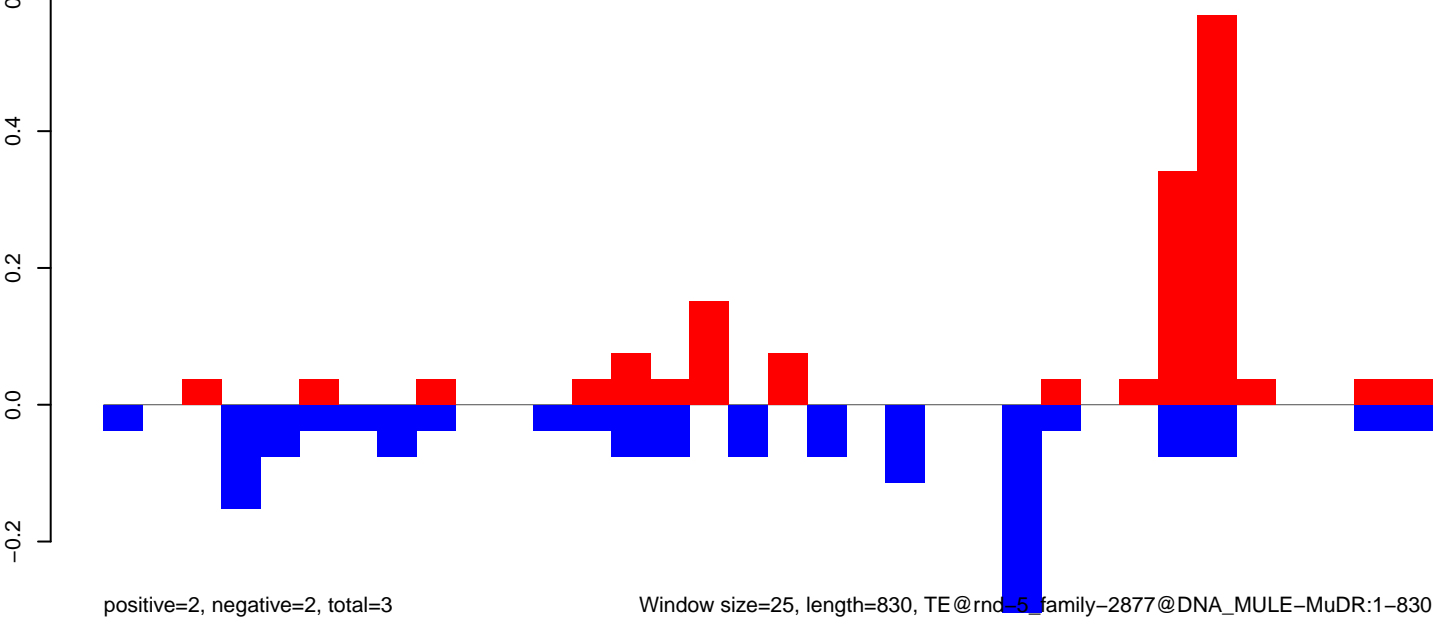

AeAlbo_CHIKV_AZT_9dpi.rep

Window size=25, length=830, TE@rnd=5, family=2877@DNA_MULE-MuDR:1-830