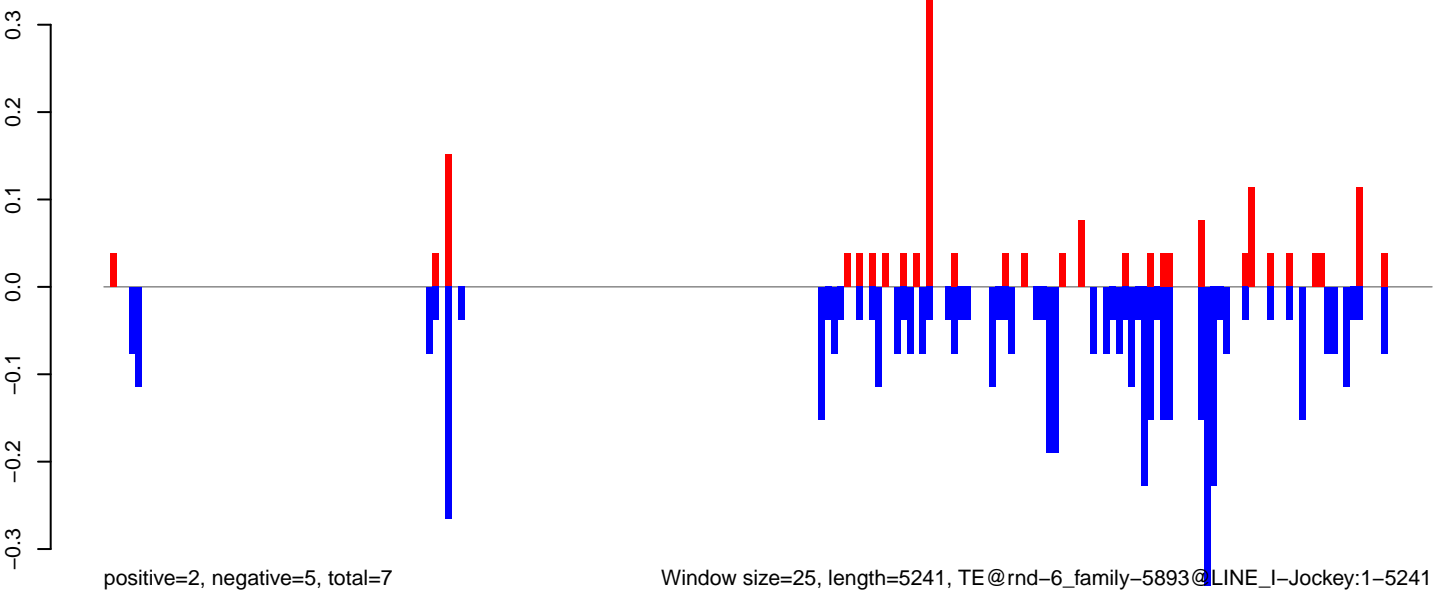

AeAlbo_CHIKV_AZT_9dpi.rep

Window size=25, length=4127, TE@ltr-1_family-3127@LTR_Gypsy:1-4127

0 1000 2000 3000 4000

AeAlbo_CHIKV_AZT_9dpi.18_23.rep

AeAlbo_CHIKV_AZT_9dpi.24_35.rep

AeAlbo_CHIKV_AZT_9dpi.rep

Window size=25, length=5241, TE@rnd-6_family-5893@LINE_I-Jockey:1-5241