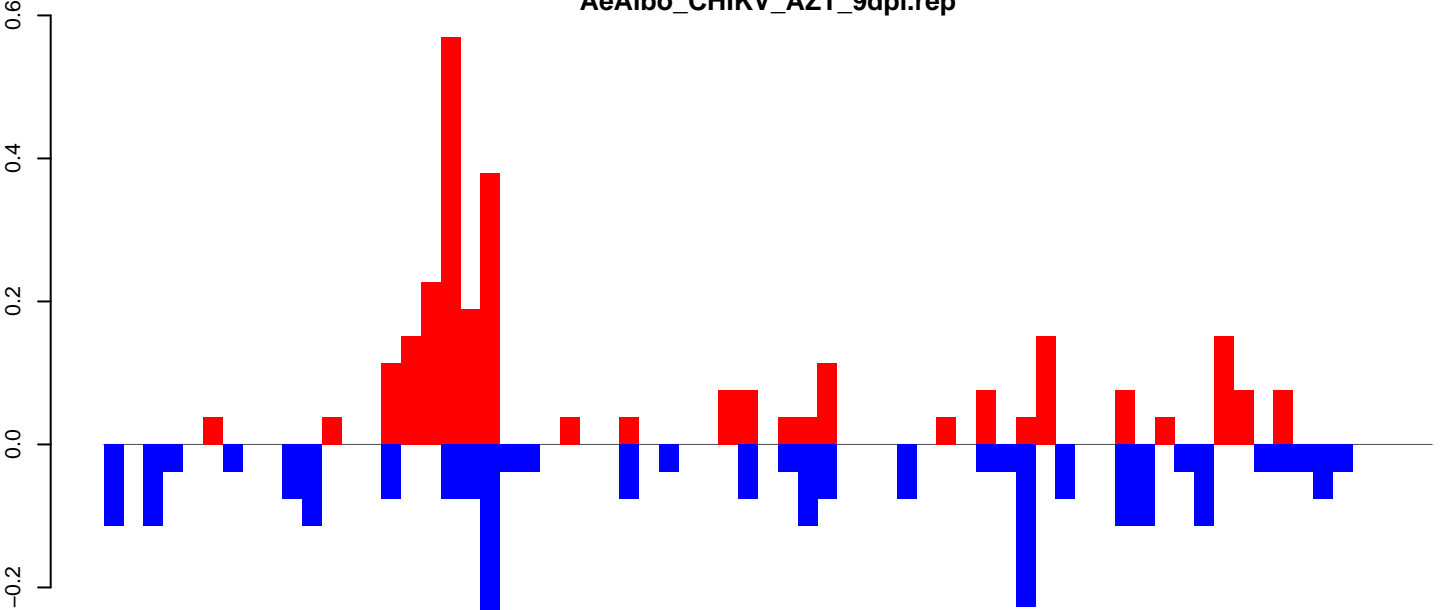

AeAlbo_CHIKV_AZT_9dpi.rep

positive=3, negative=3, total=5

Window size=25, length=1671, TE@rnd-5_family-3920@DNA_MULE-MuDR:1-1671