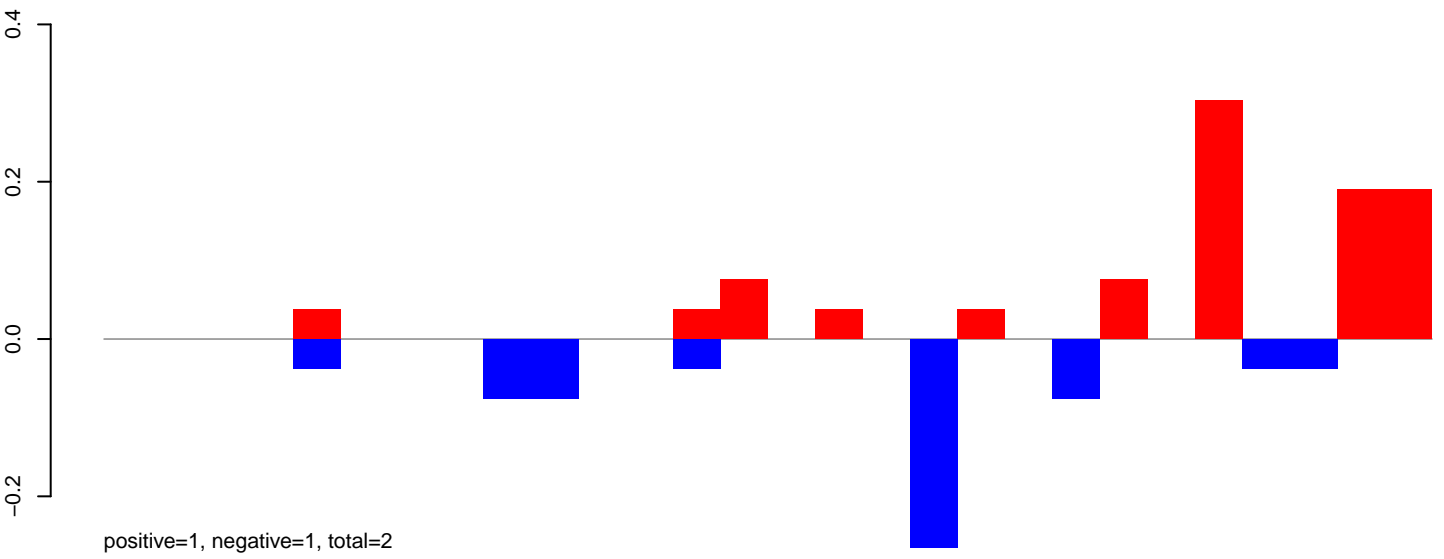

AeAlbo_CHIKV_AZT_9dpi.24_35.rep