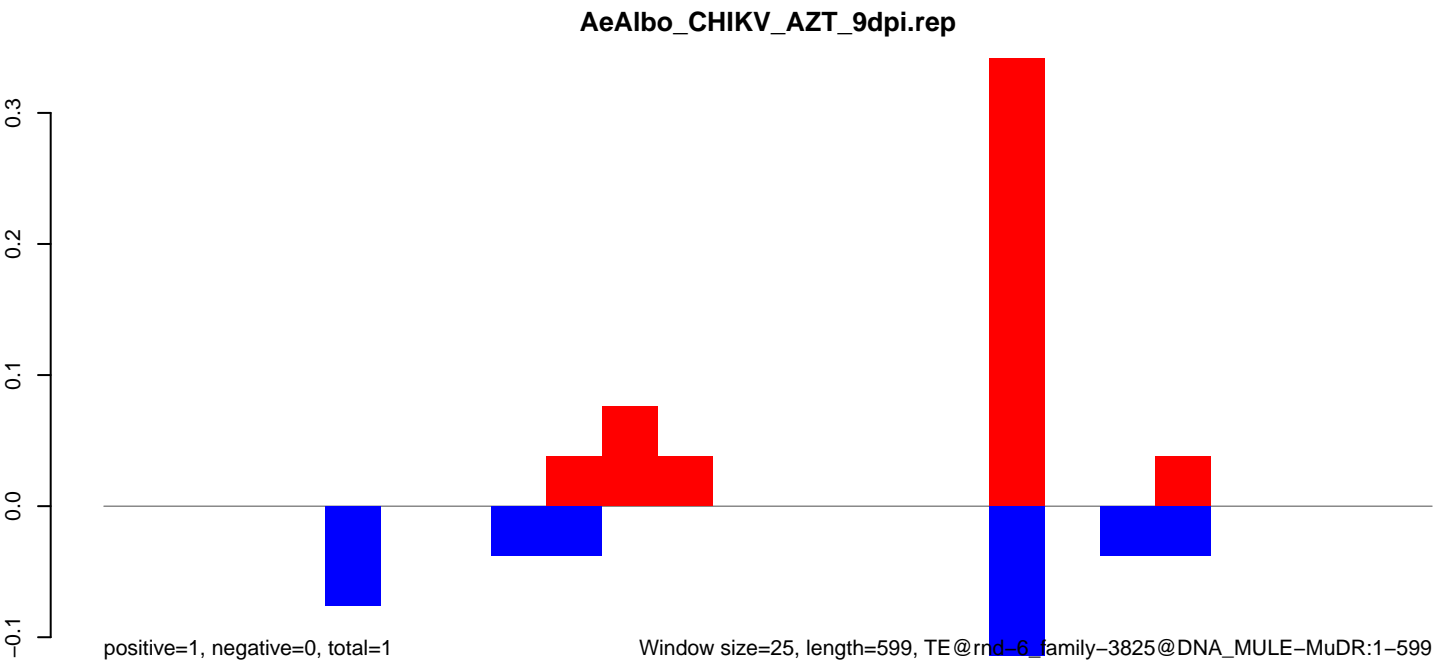

Window size=25, length=599, TE@rmd-6_family-3825@DNA_MULE-MuDR:1-599