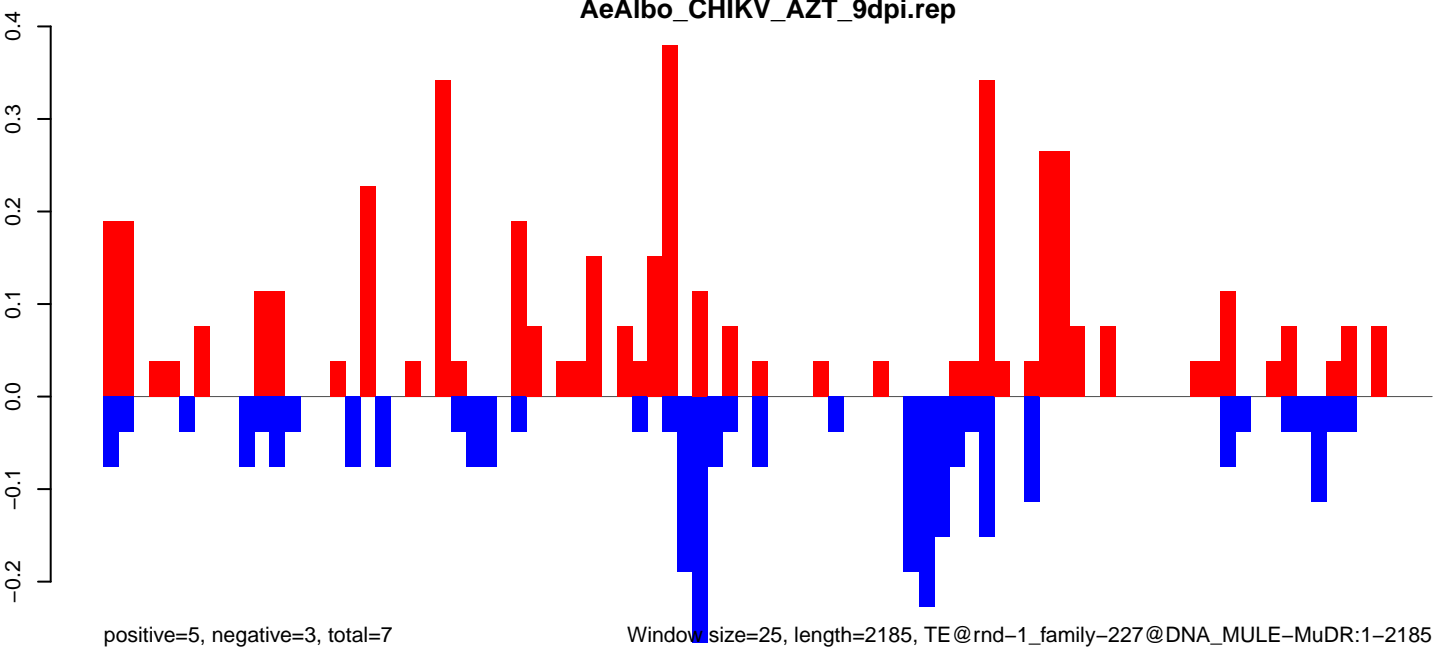

AeAlbo_CHIKV_AZT_9dpi.rep

Window size=25, length=2185, TE@rnd-1_family-227@DNA_MULE-MuDR:1-2185

0 500 1000 1500 2000