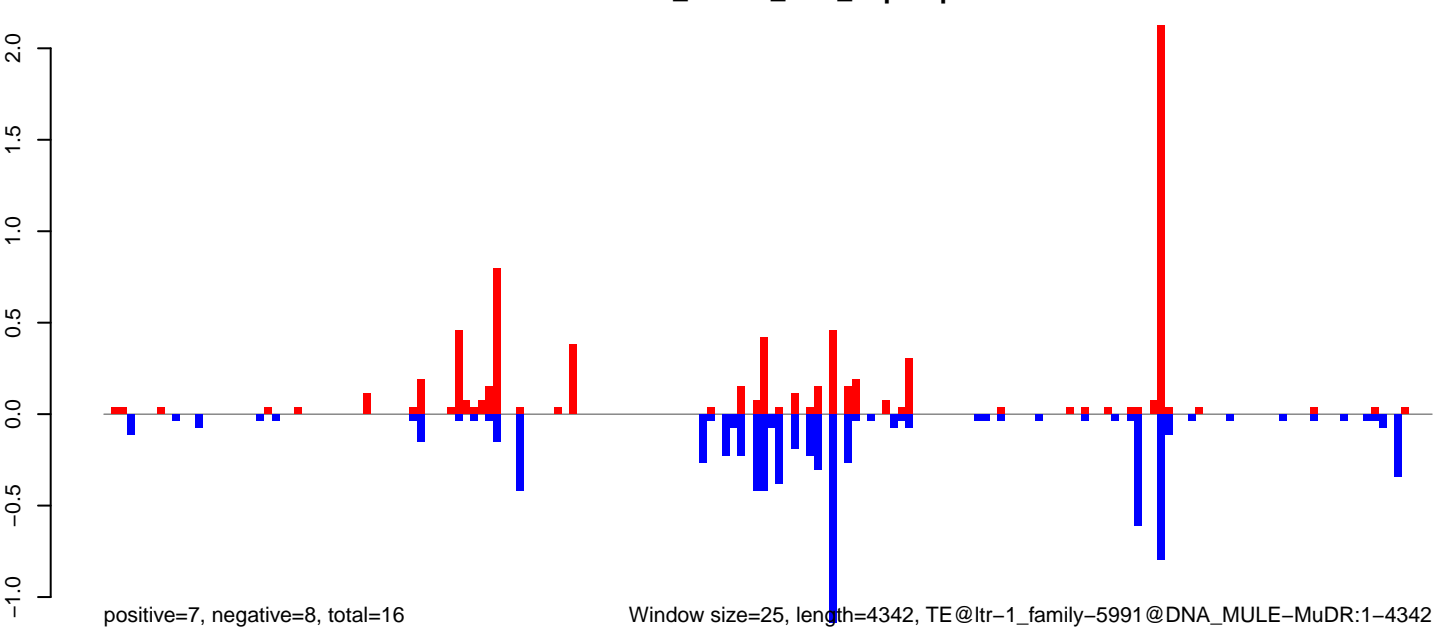

AeAlbo_CHIKV_AZT_9dpi.rep

Window size=25, length=4342, TE@ltr-1_family-5991@DNA_MULE-MuDR:1-4342