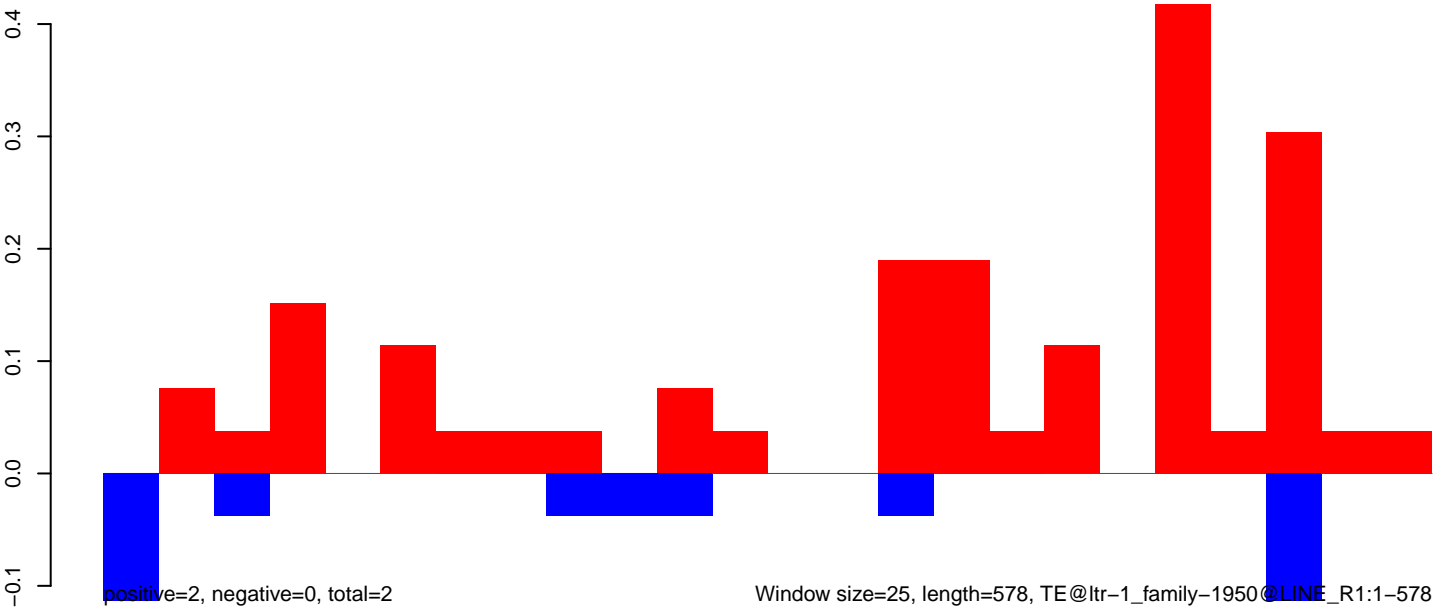

AeAlbo_CHIKV_AZT_9dpi.rep

Window size=25, length=578, TE@ltr-1_family-1950@LINE_R1:1-578