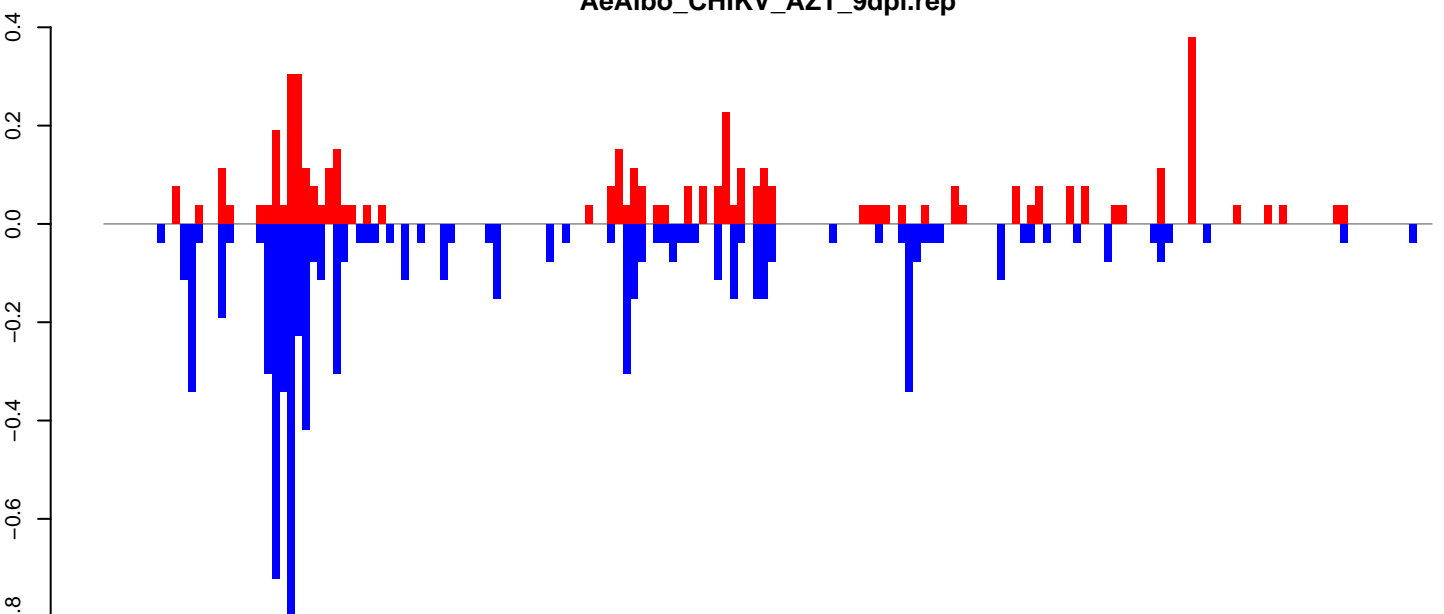

AeAlbo_CHIKV_AZT_9dpi.rep

positive=5, negative=8, total=12

Window size=25, length=4345, TE@ltr-1_family-3919@DNA_hAT-Blackjack:1-4345

0 1000 2000 3000 4000