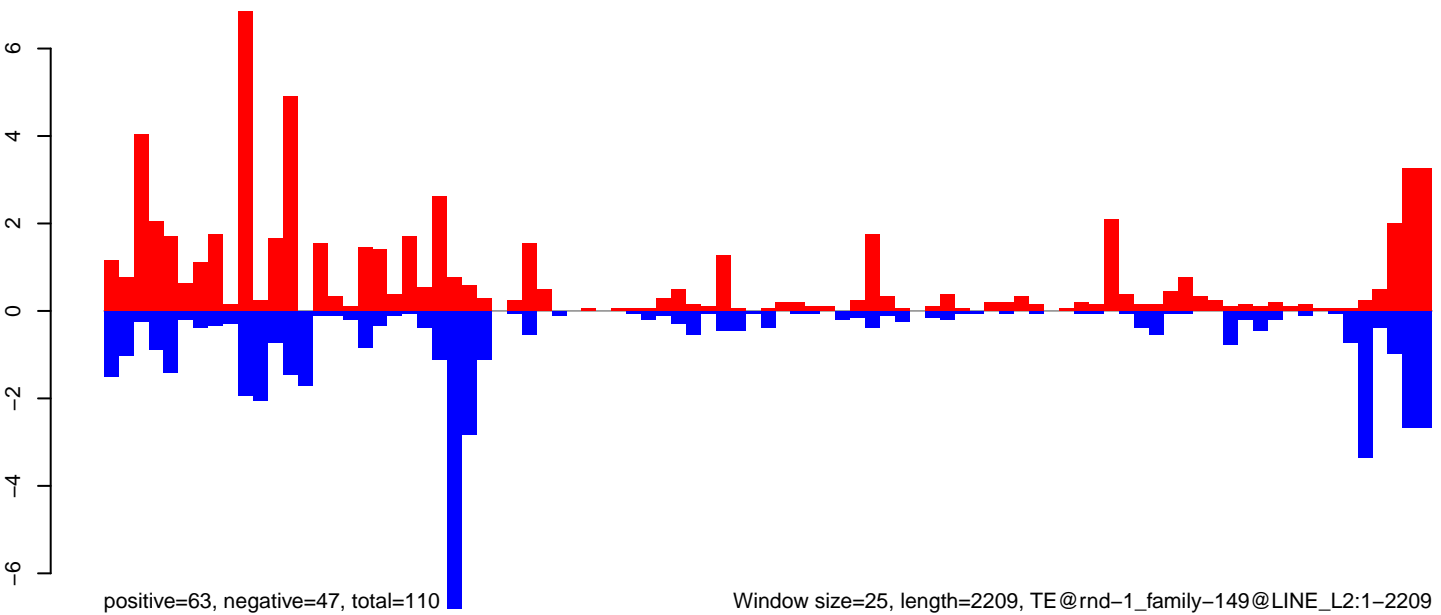

AeAlbo_U44_CHIKV_3dpi.rep

Window size=25, length=2209, TE@rnd-1_family-149@LINE_L2:1-2209