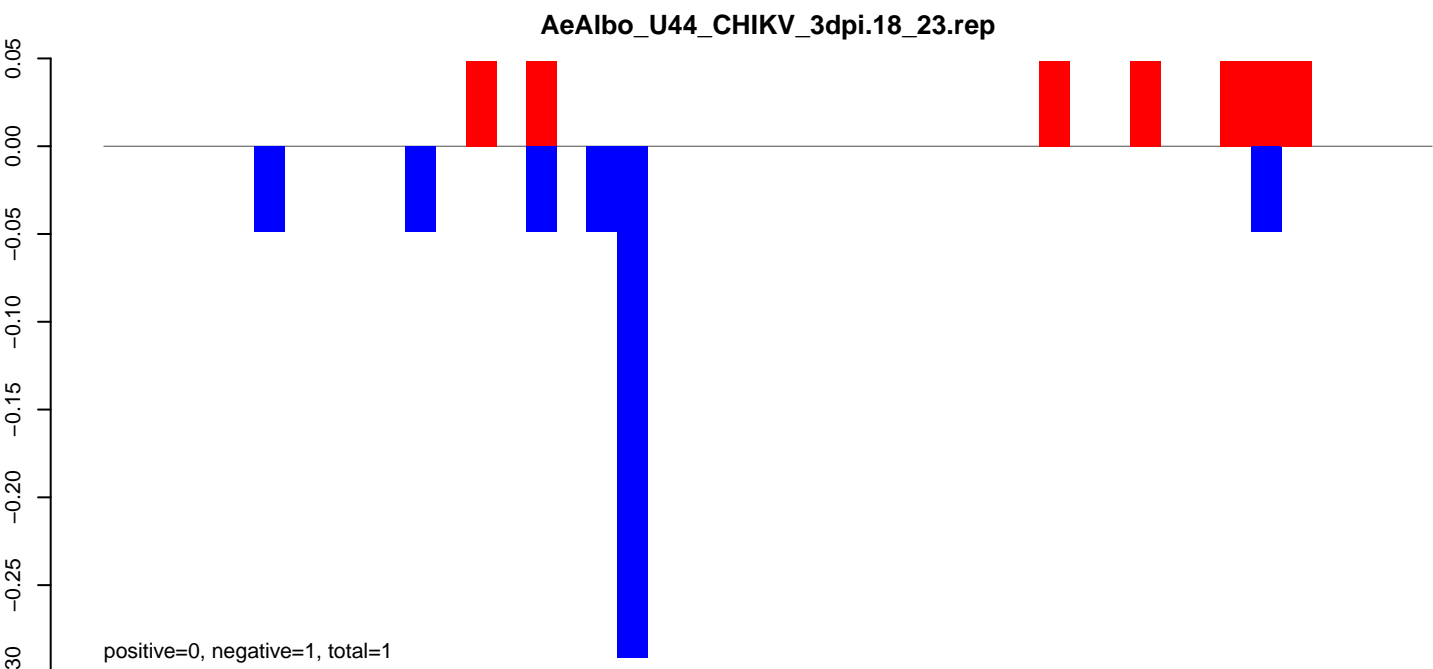

Window size=25, length=1099, TE@ltr-1_family-4532@Unknown:1-1099