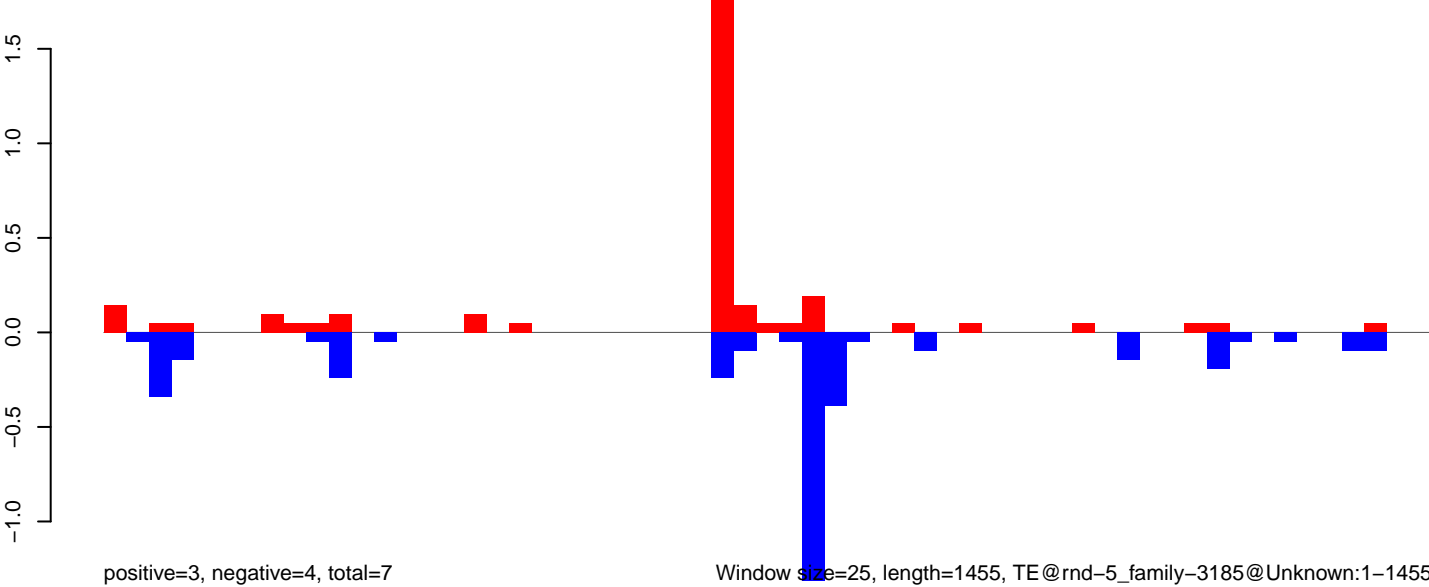

AeAlbo_U44_CHIKV_3dpi.rep

Window size=25, length=1455, TE@rnd-5_family-3185@Unknown:1-1455