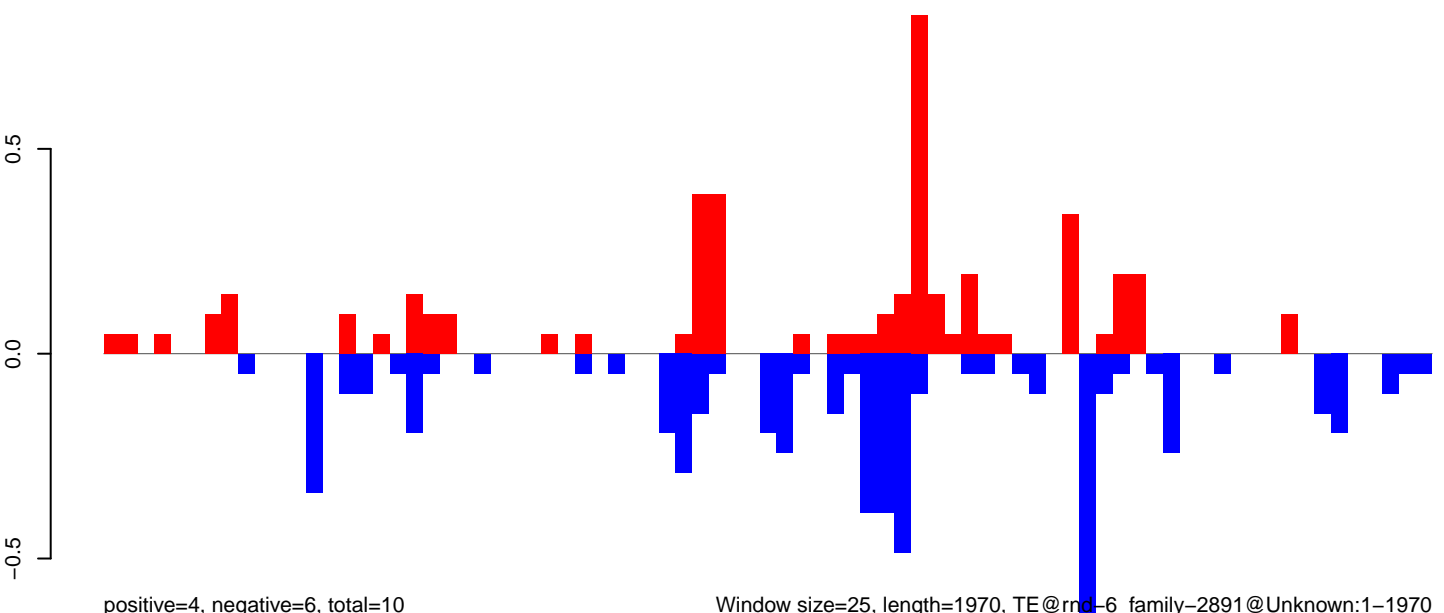

AeAlbo_U44_CHIKV_3dpi.rep

Window size=25, length=1970, TE@rnd-6_family-2891@Unknown:1-1970