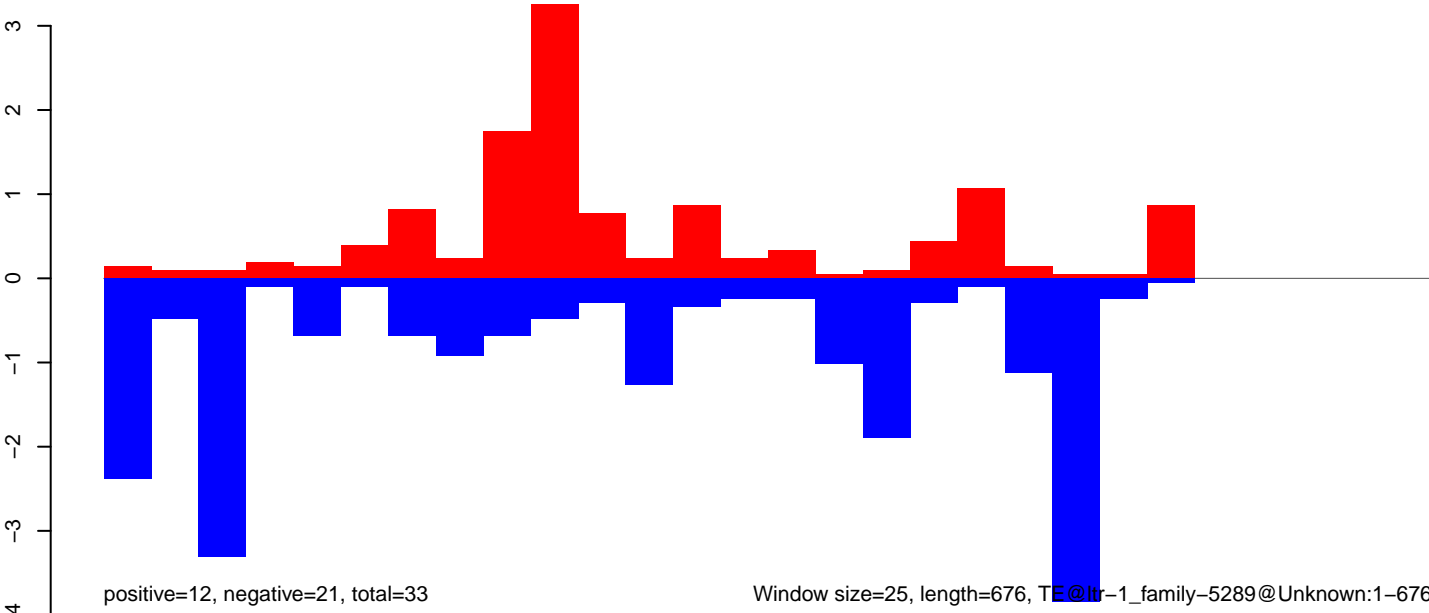

AeAlbo_U44_CHIKV_3dpi.rep

Window size=25, length=676, TE@lr-1_family-5289@Unknown:1-676