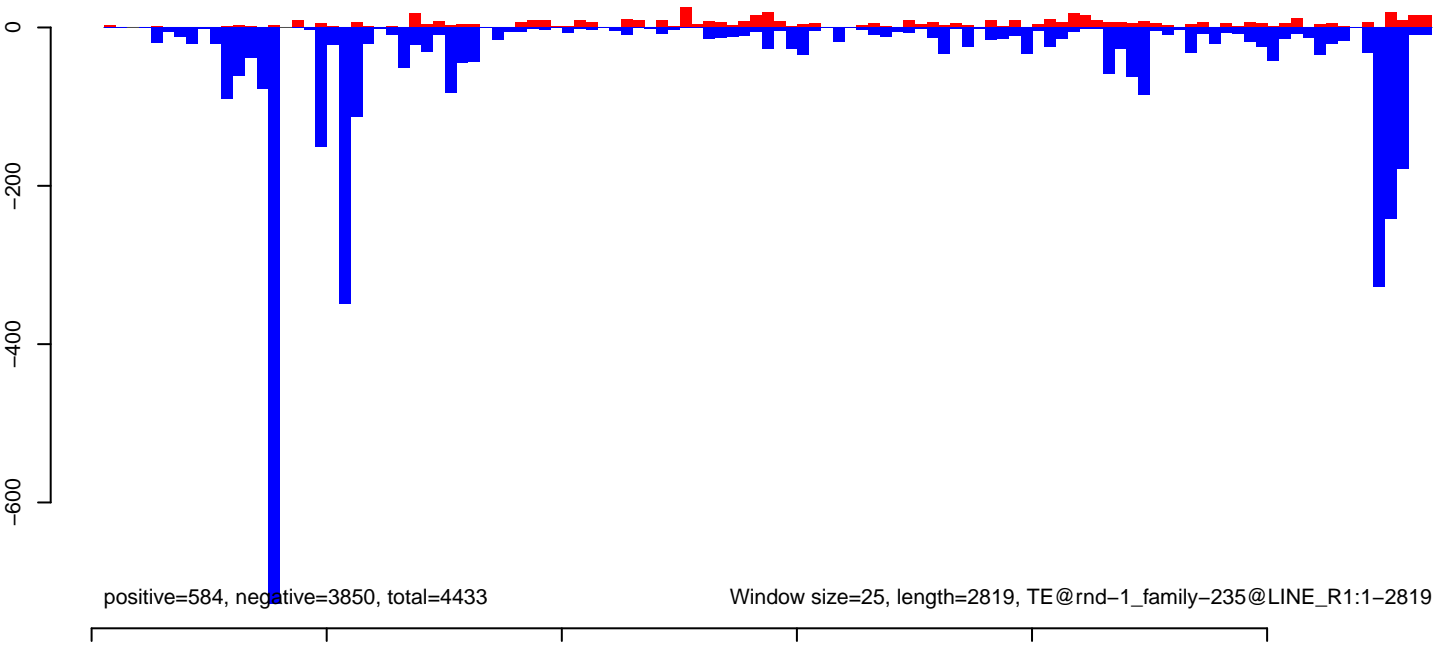

AeAlbo_U44_CHIKV_3dpi.rep

Window size=25, length=2819, TE@rnd-1_family-235@LINE_R1:1-2819