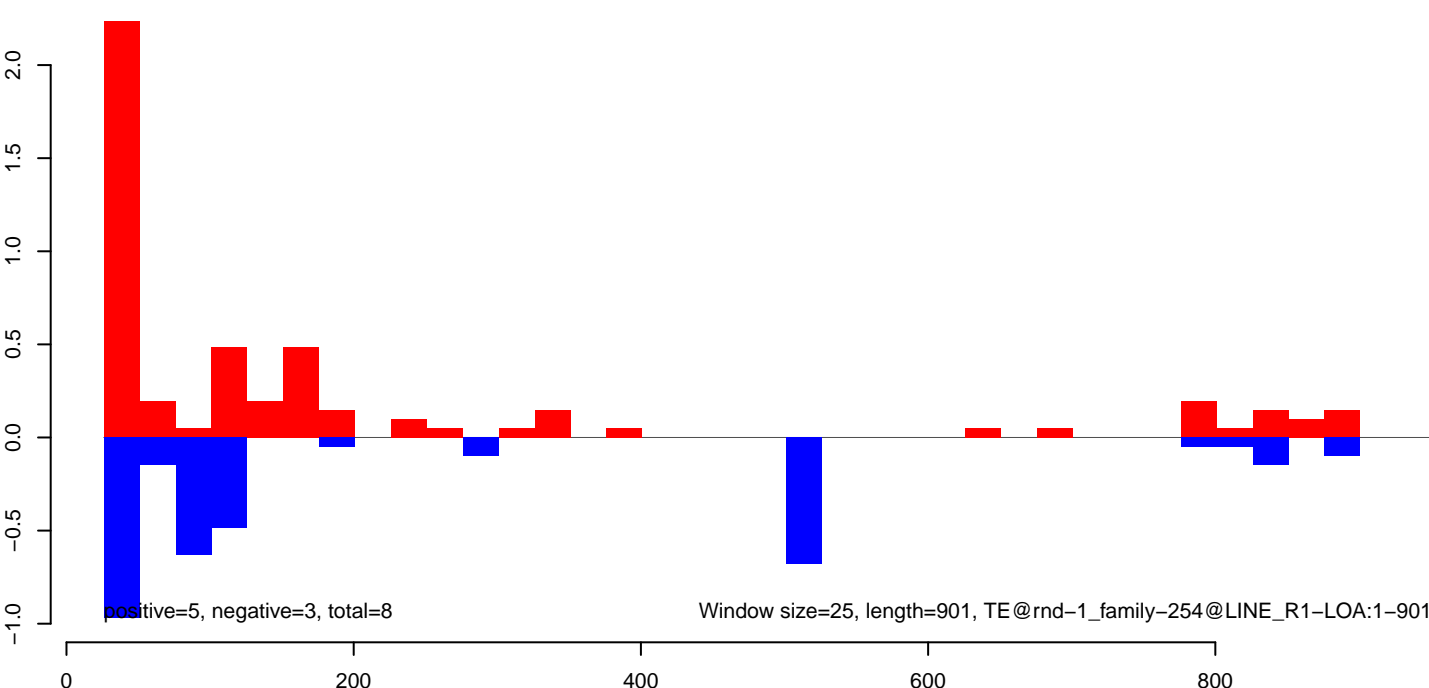

AeAlbo_U44_CHIKV_3dpi.18_23.rep

AeAlbo_U44_CHIKV_3dpi.rep