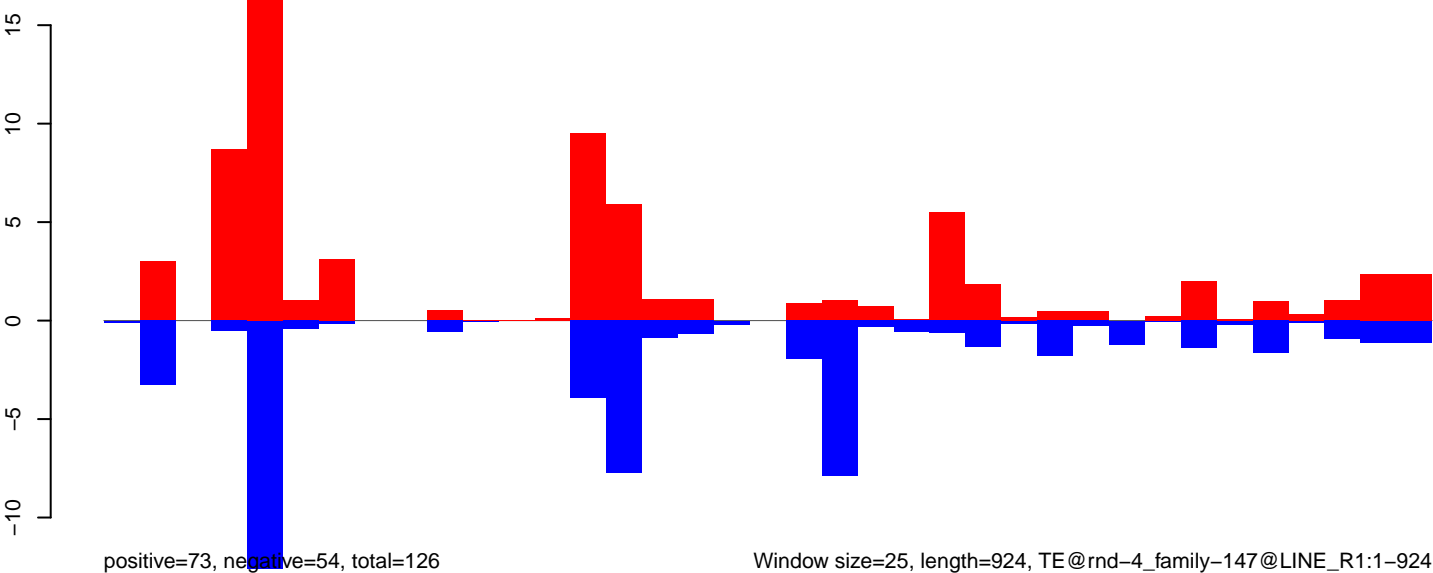

AeAlbo_U44_CHIKV_3dpi.rep

Window size=25, length=924, TE@rnd-4_family-147@LINE_R1:1-924

0 200 400 600 800