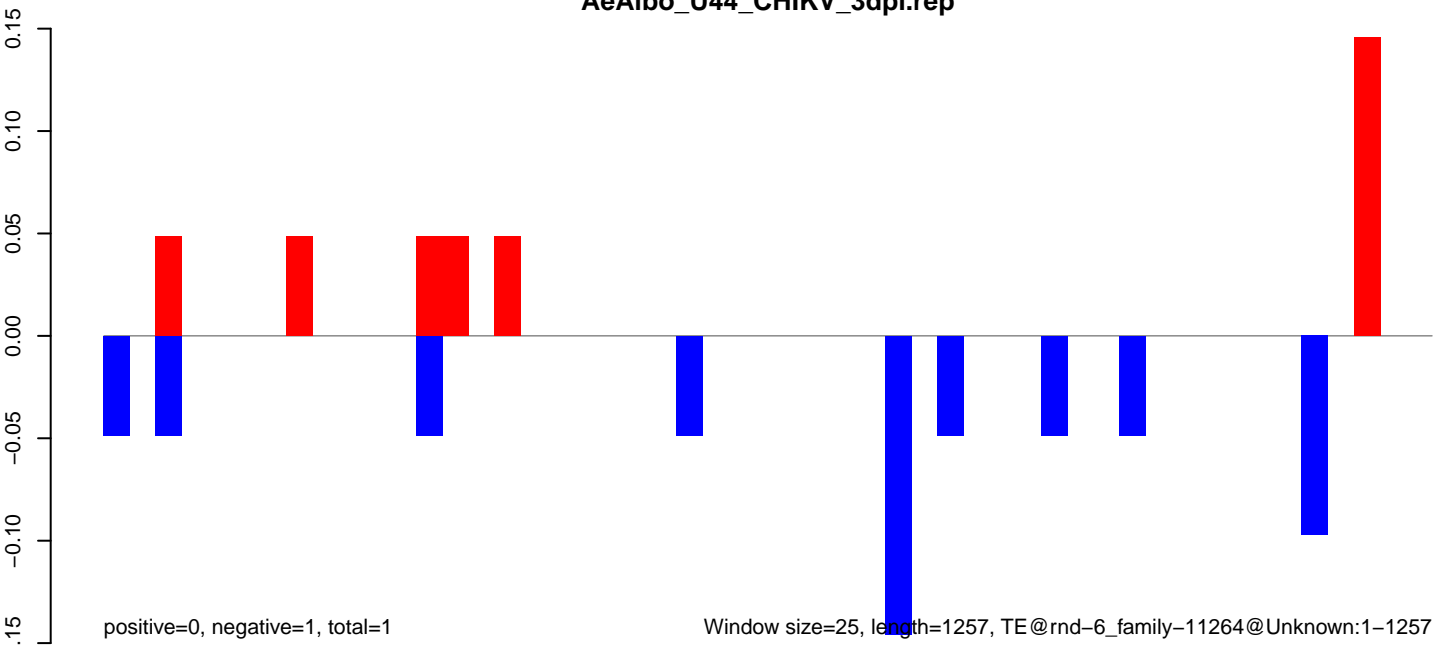

AeAlbo_U44_CHIKV_3dpi.rep

Window size=25, length=1257, TE@rnd-6_family-11264@Unknown:1-1257