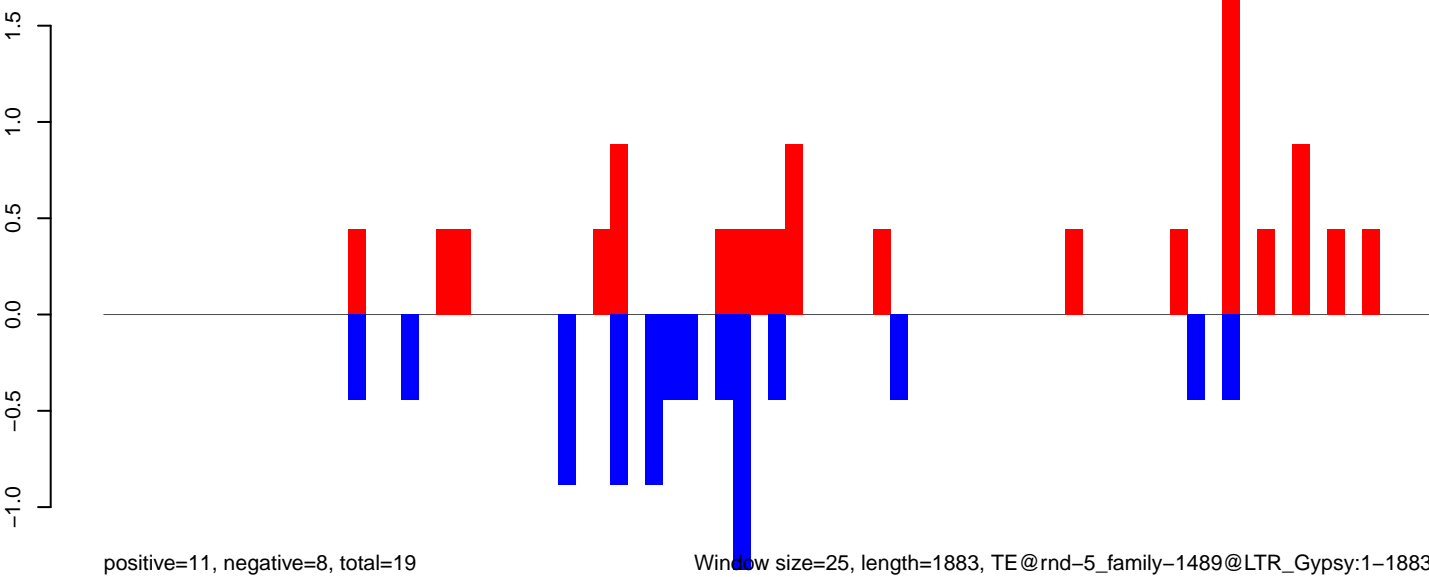

Window size=25, length=1883, TE@rnd-5_family-1489@LTR_Gypsy:1-1883

AeAlbo_U44_CHIKV_AZT_3dpi.18_23.rep

AeAlbo_U44_CHIKV_AZT_3dpi.24_35.rep

AeAlbo_U44_CHIKV_AZT_3dpi.rep

Window size=25, length=924, TE@rnd-4_family-147@LINE_R1:1-924