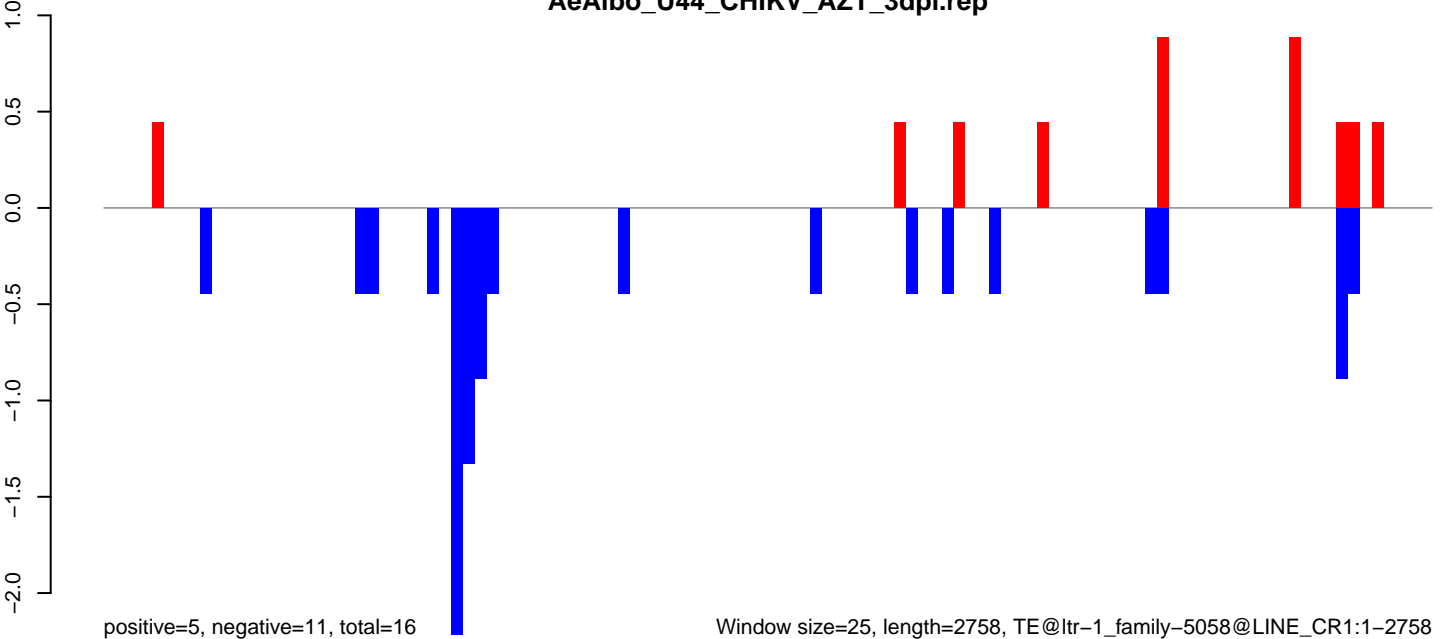

AeAlbo_U44_CHIKV_AZT_3dpi.rep

positive=5, negative=11, total=16

Window size=25, length=2758, TE@ltr-1_family-5058@LINE_CR1:1-2758

0 500 1000 1500 2000 2500