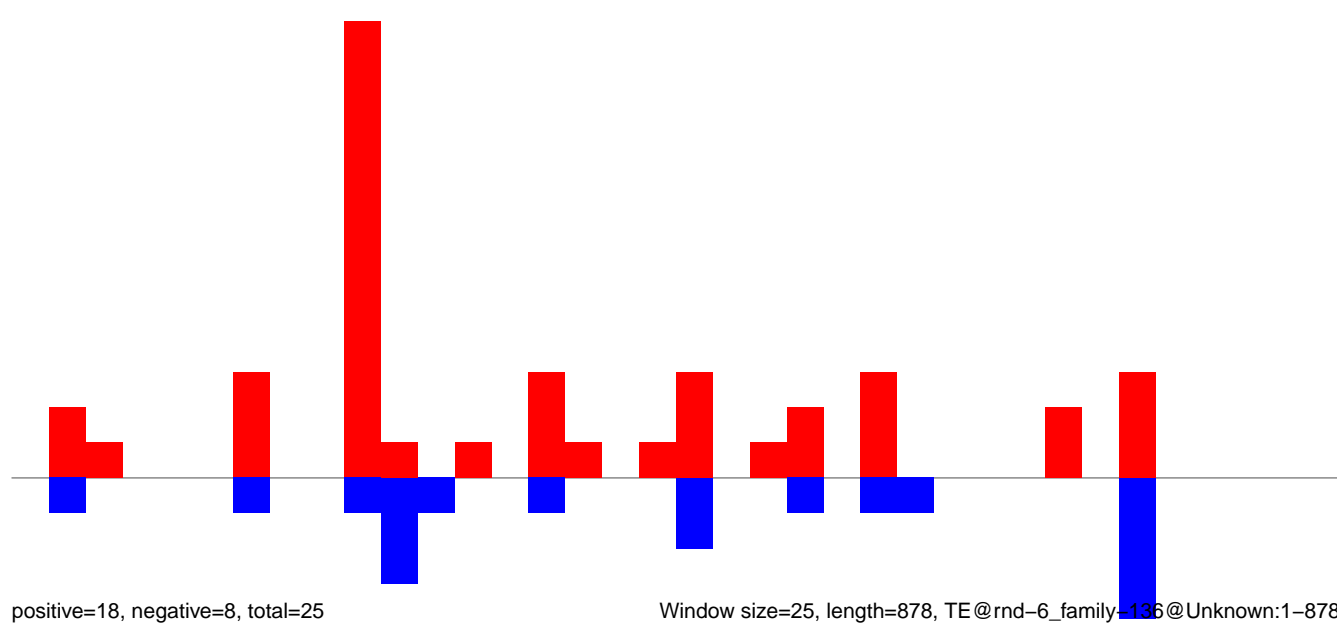

AeAlbo_U44_CHIKV_AZT_3dpi.rep

Window size=25, length=878, TE@rnd-6_family-136@Unknown:1-878