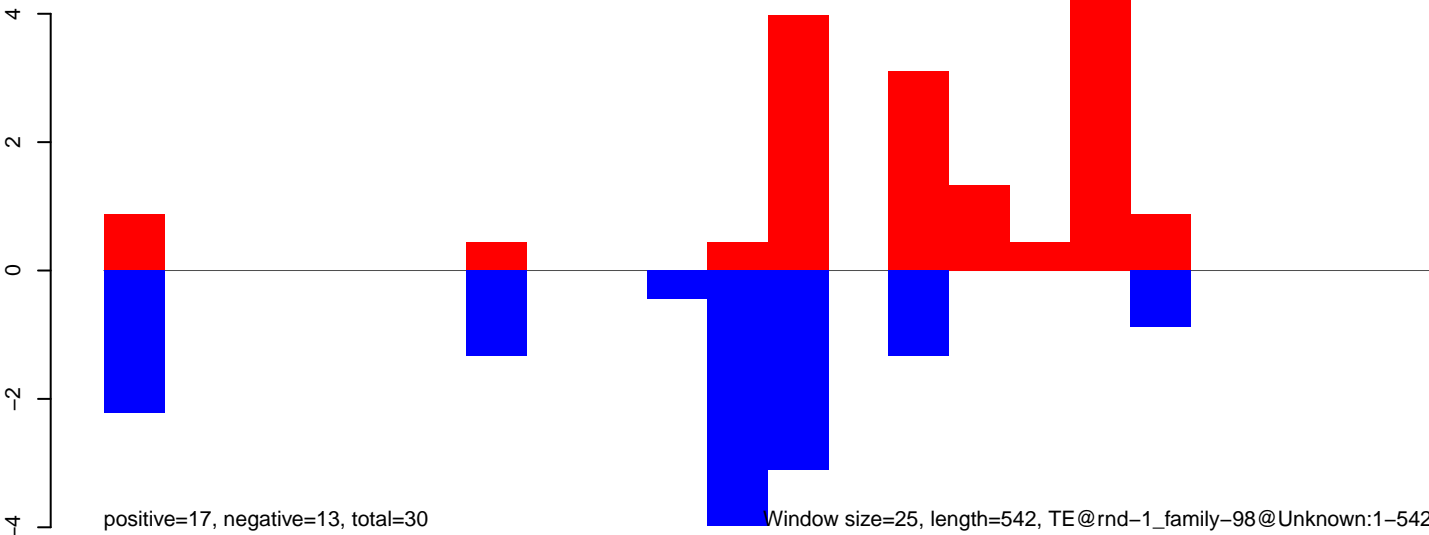

AeAlbo_U44_CHIKV_AZT_3dpi.rep

Window size=25, length=921, TE@rnd-4_family-136@Unknown:1-921

AeAlbo_U44_CHIKV_AZT_3dpi.18_23.rep

AeAlbo_U44_CHIKV_AZT_3dpi.24_35.rep

AeAlbo_U44_CHIKV_AZT_3dpi.rep

Window size=25, length=542, TE@rnd-1_family-98@Unknown:1-542