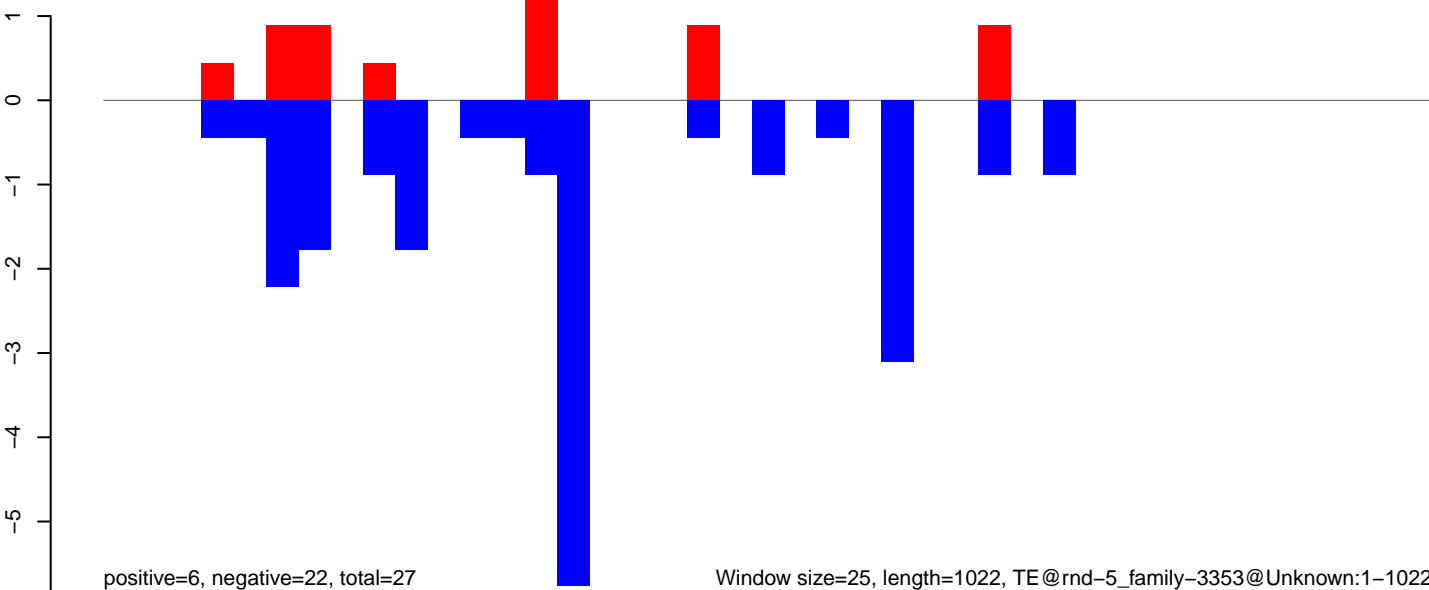

AeAlbo_U44_CHIKV_AZT_3dpi.rep

Window size=25, length=1022, TE@rnd-5_family-3353@Unknown:1-1022