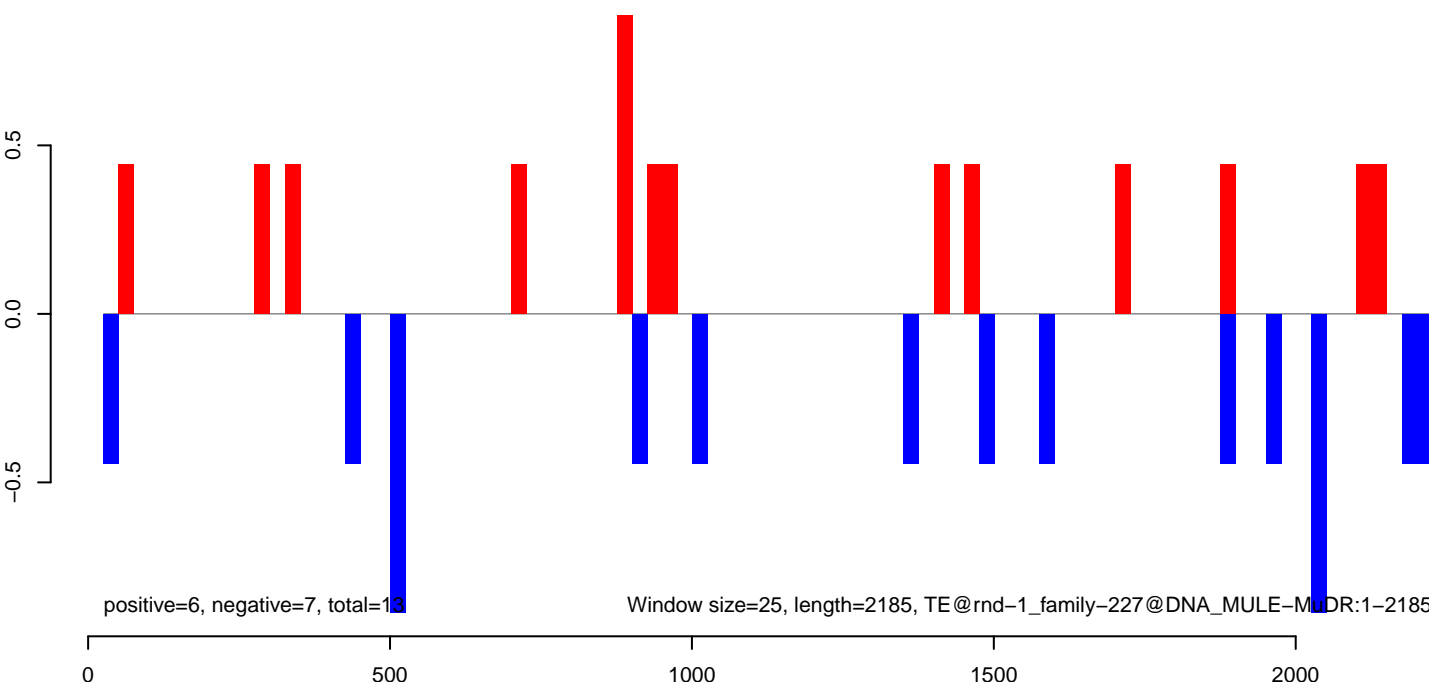

AeAlbo_U44_CHIKV_AZT_3dpi.rep

Window size=25, length=2185, TE@rnd-1_family-227@DNA_MULE-MUDR:1-2185