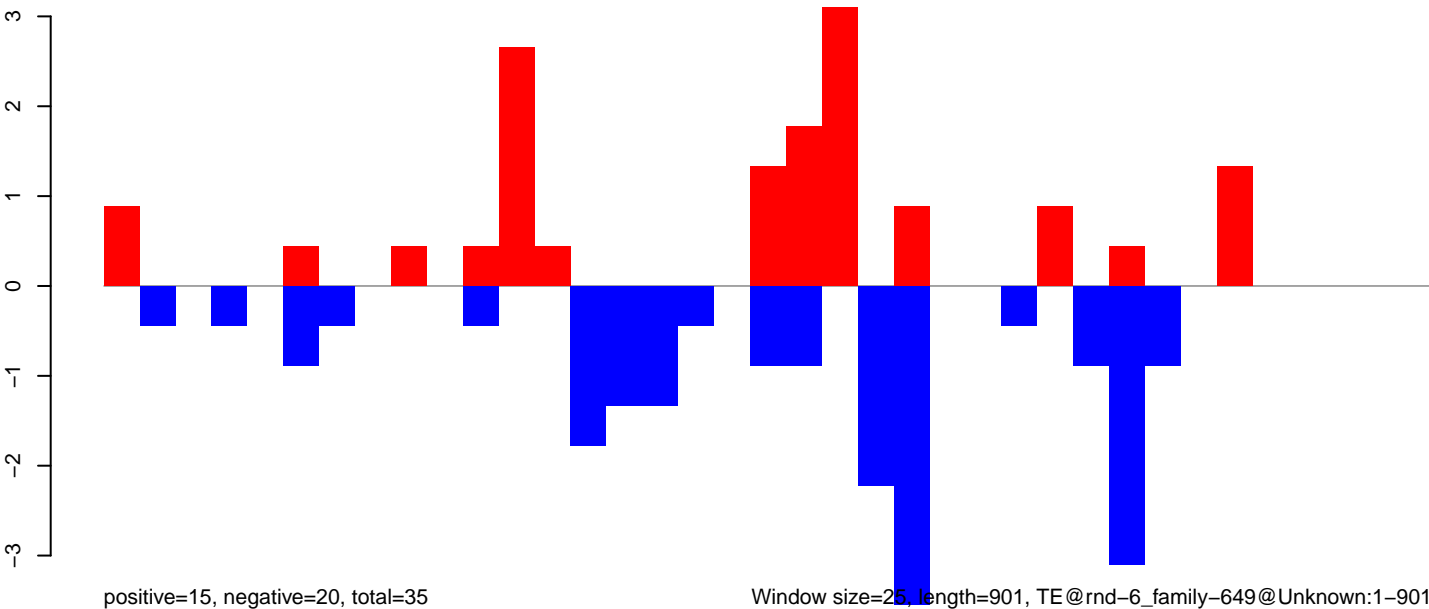

AeAlbo_U44_CHIKV_AZT_3dpi.rep

Window size=25, length=901, TE@rnd-6_family-649@Unknown:1-901