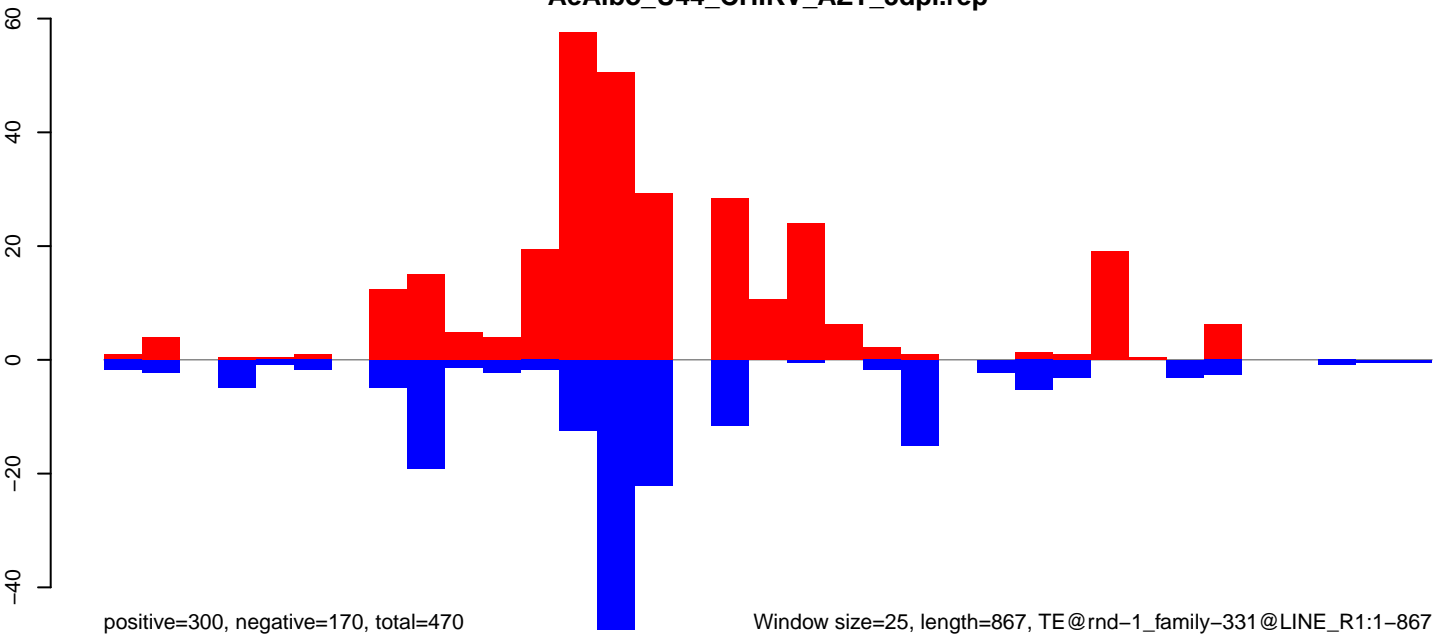

AeAlbo_U44_CHIKV_AZT_3dpi.rep

Window size=25, length=867, TE@rnd-1_family-331@LINE_R1:1-867