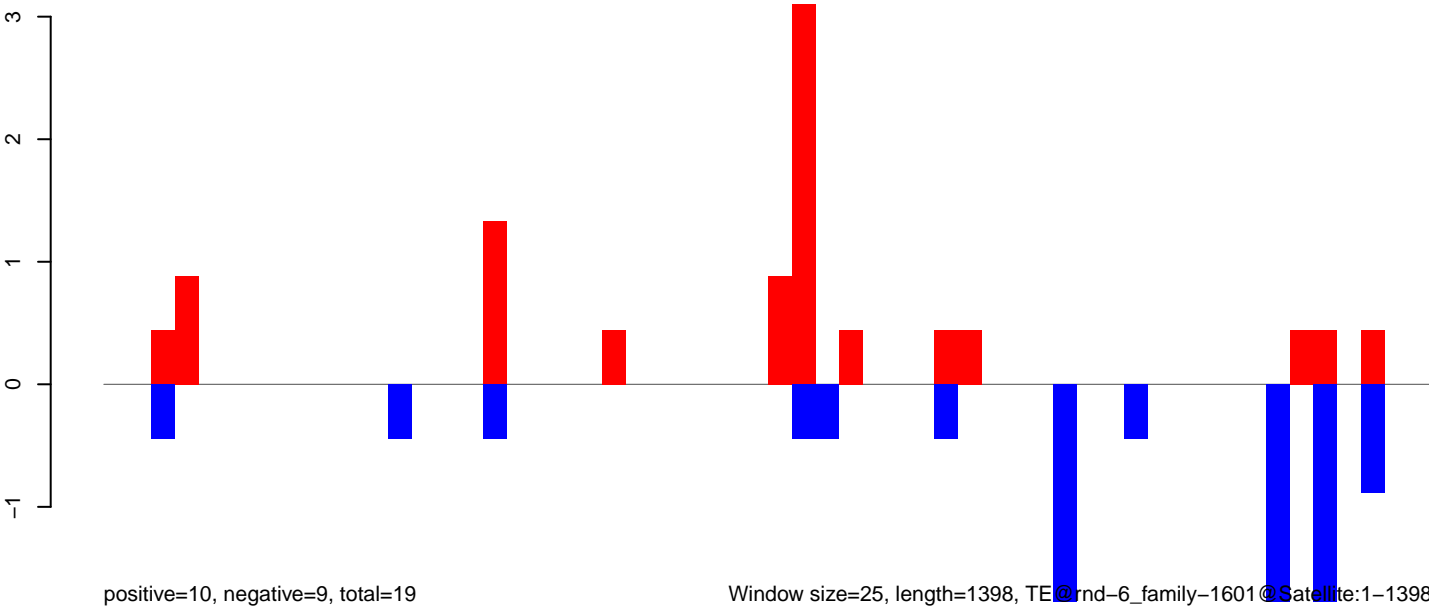

AeAlbo_U44_CHIKV_AZT_3dpi.rep

Window size=25, length=1398, TE@rmd-6_family-1601@Satellite:1-1398