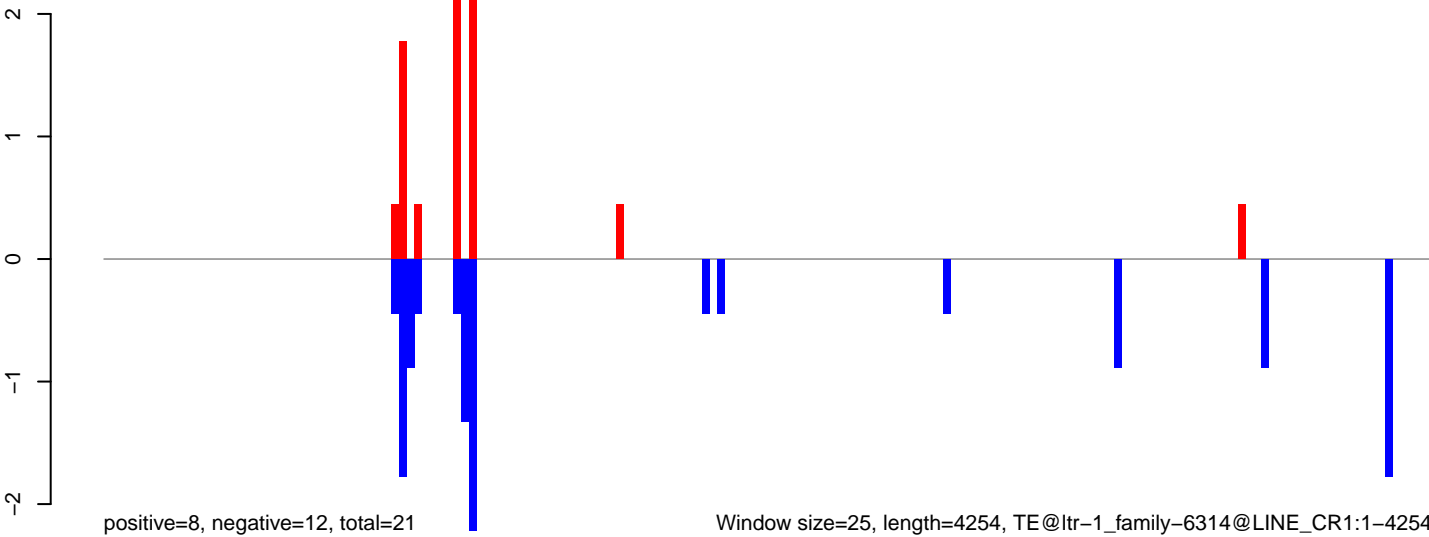

Window size=25, length=4254, TE@ltr-1_family-6314@LINE_CR1:1-4254

0 1000 2000 3000 4000