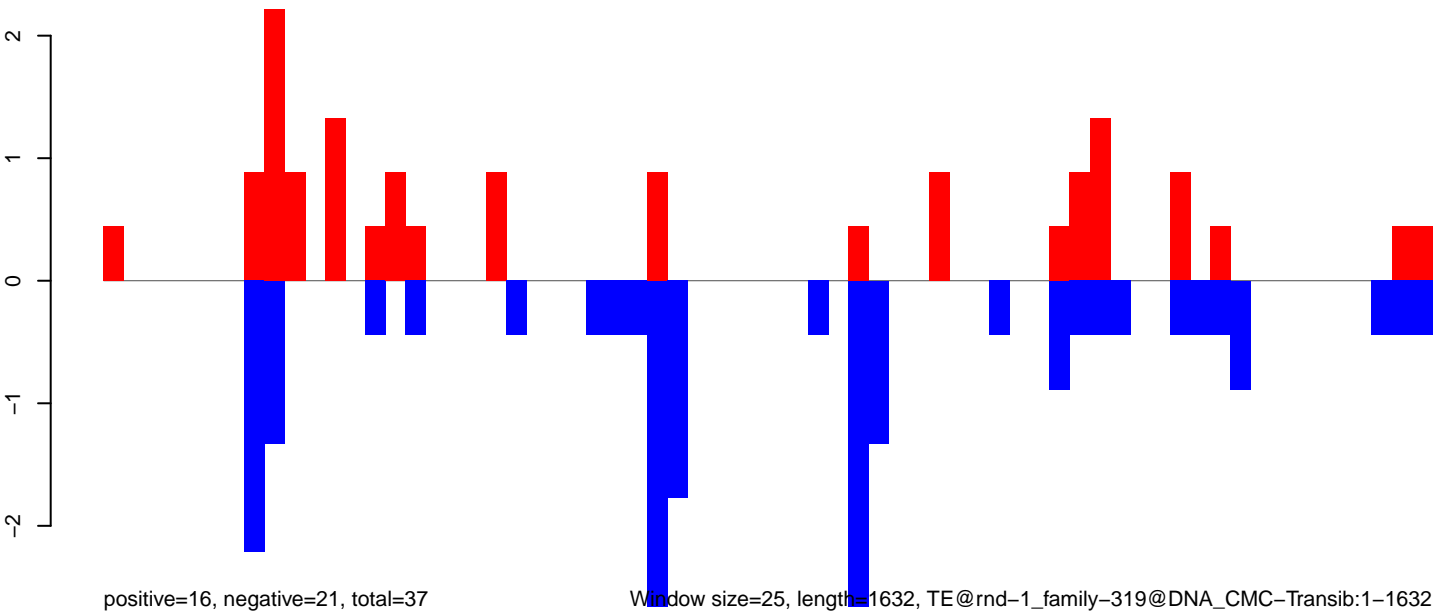

AeAlbo_U44_CHIKV_AZT_3dpi.rep

Window size=25, length=1632, TE@rnd-1_family-319@DNA_CMC-Transib:1-1632

0 500 1000 1500