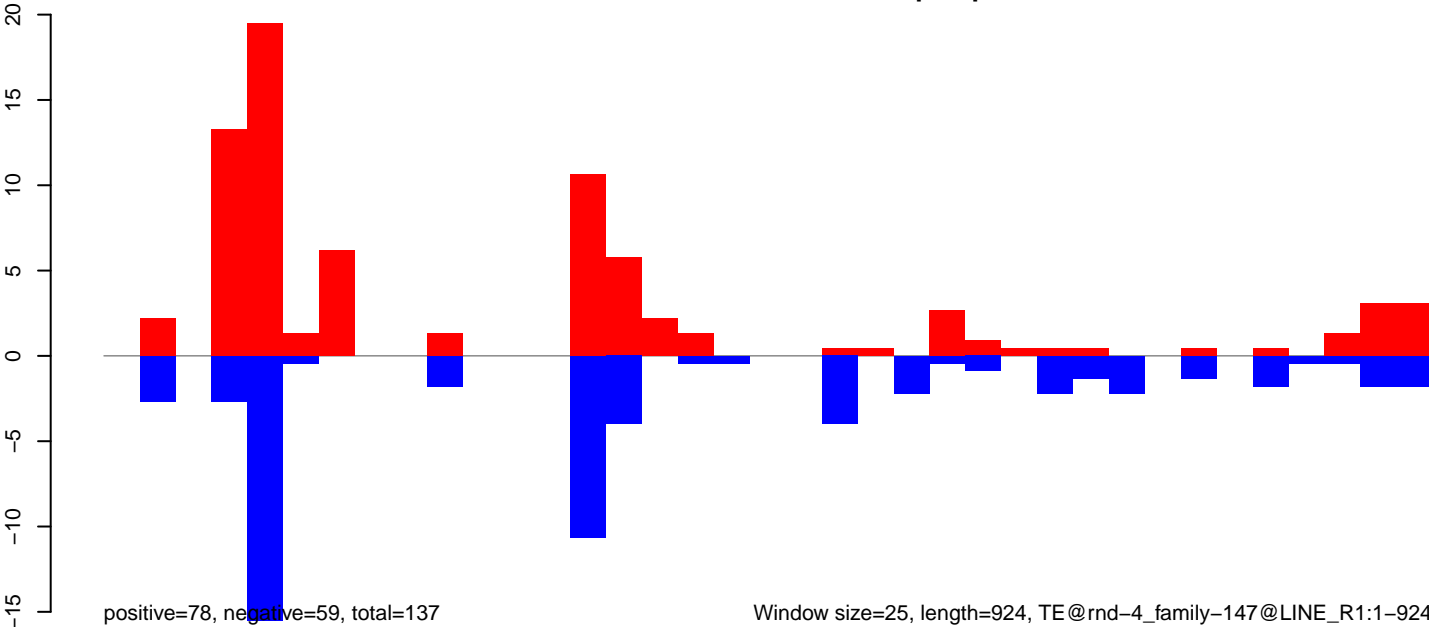

Window size=25, length=1883, TE@rnd-5_family-1489@LTR_Gypsy:1-1883

AeAlbo_U44_CHIKV_AZT_3dpi.18_23.rep

AeAlbo_U44_CHIKV_AZT_3dpi.24_35.rep

AeAlbo_U44_CHIKV_AZT_3dpi.rep

Window size=25, length=924, TE@rnd-4_family-147@LINE_R1:1-924