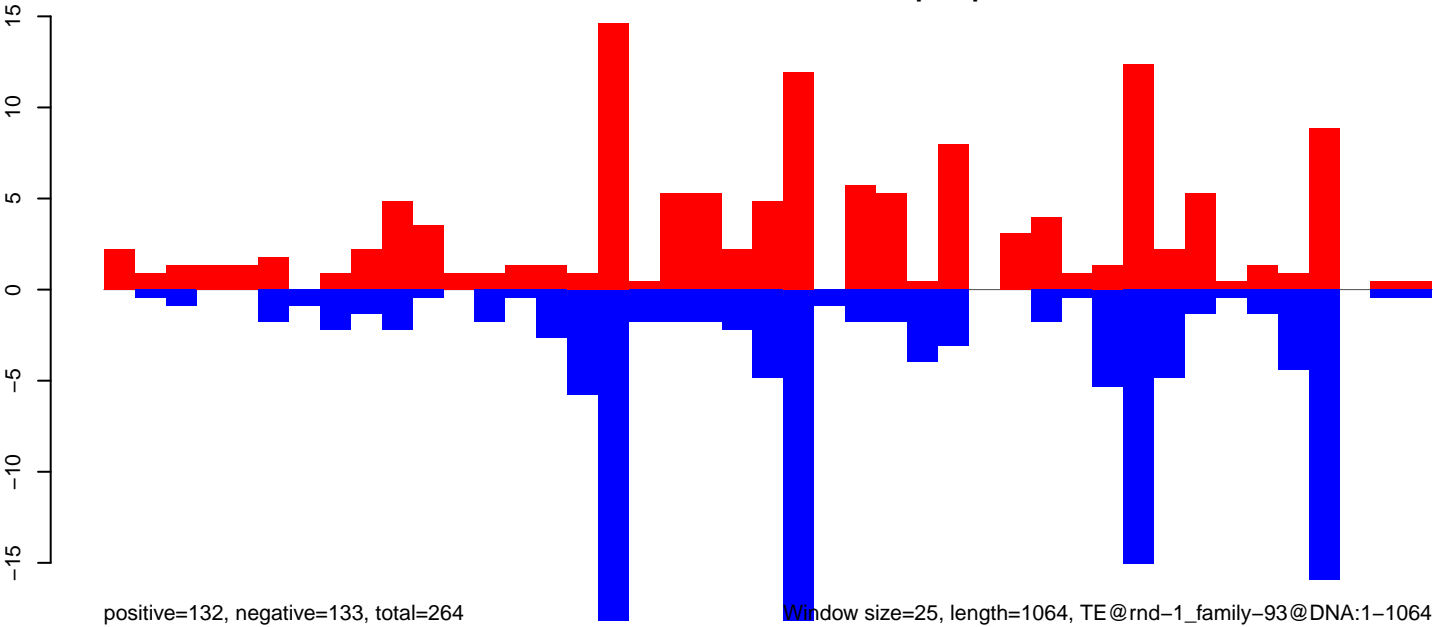

AeAlbo_U44_CHIKV_AZT_3dpi.rep

Window size=25, length=1064, TE@rnd-1_family-93@DNA:1-1064