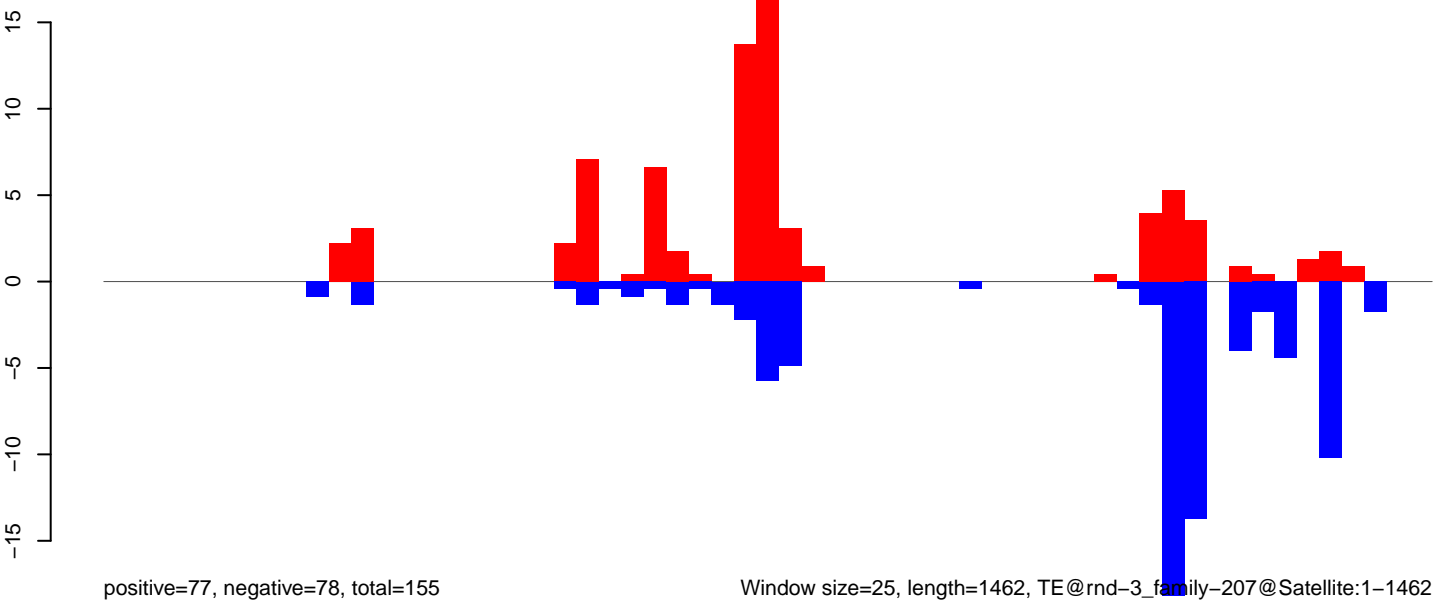

AeAlbo_U44_CHIKV_AZT_3dpi.rep

Window size=25, length=1462, TE@rnd-3_family-207@Satellite:1-1462