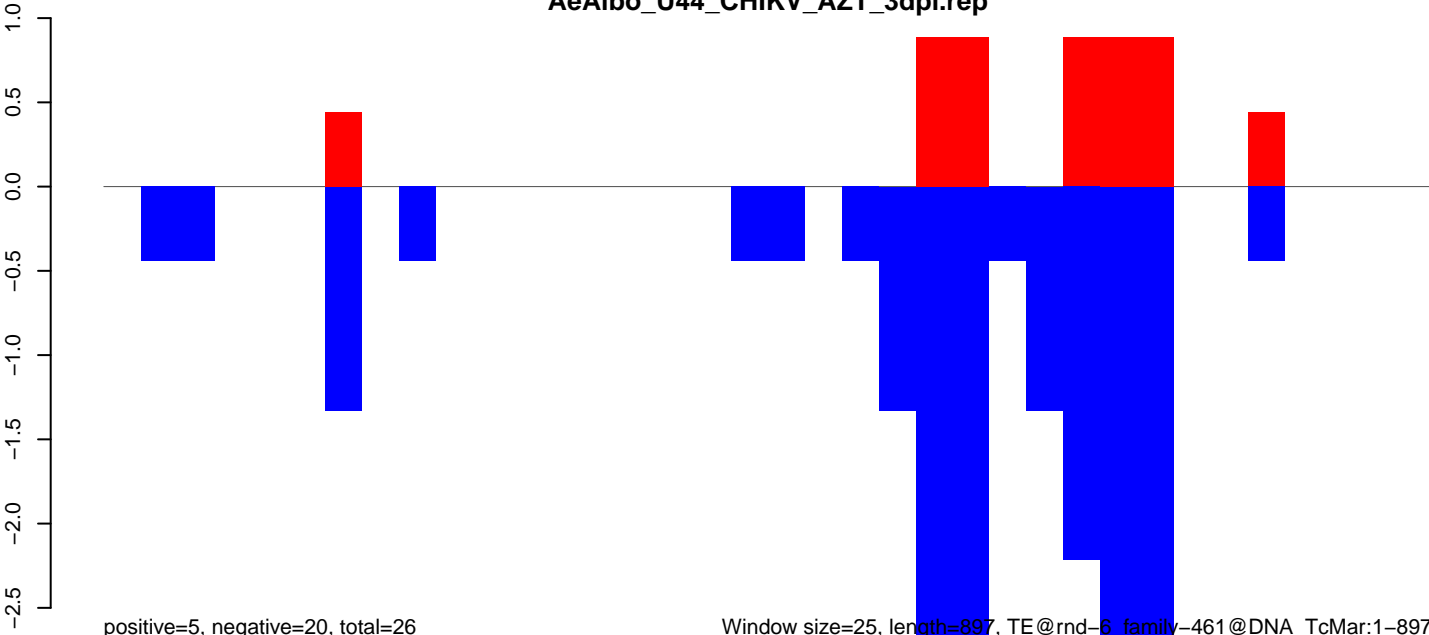

AeAlbo_U44_CHIKV_AZT_3dpi.rep

Window size=25, length=897, TE@rnd-6_family-461@DNA_TcMar:1-897

0 200 400 600 800