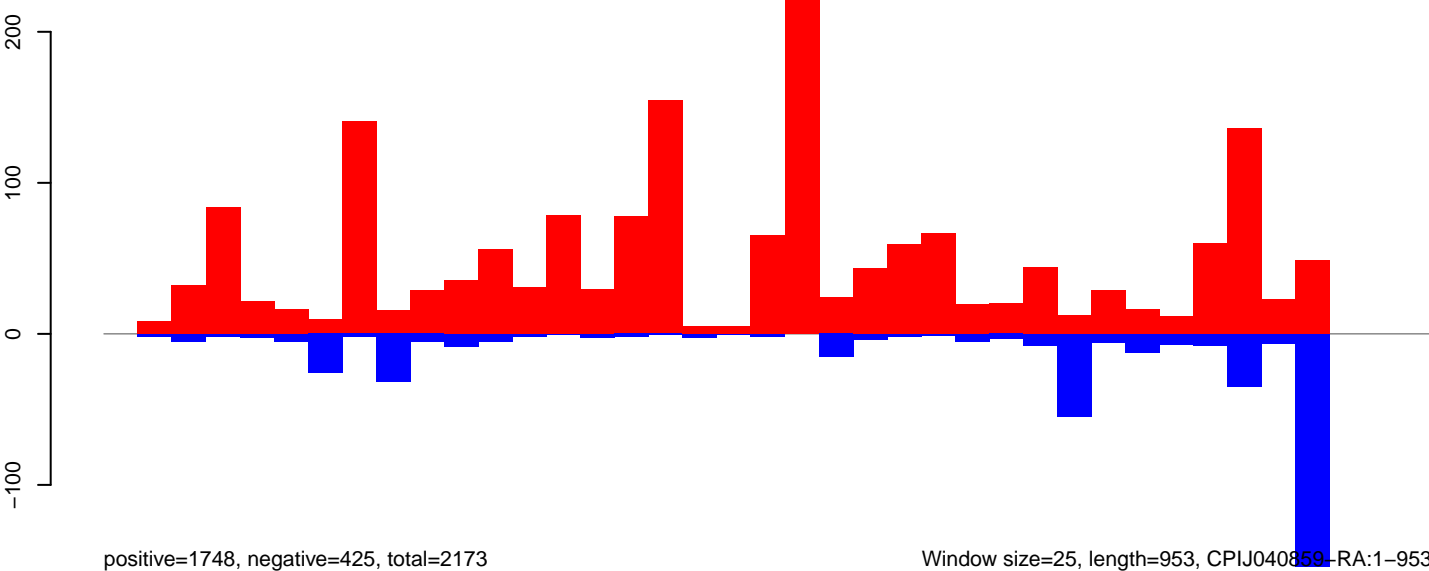

CuQuin_Hsu_6dpi_WNV1.24_35.rep

CuQuin_Hsu_6dpi_WNV1.rep

Window size=25, length=953, CPIJ040859-RA:1-953

CuQuin_Hsu_6dpi_WNV1.18_23.rep

CuQuin_Hsu_6dpi_WNV1.24_35.rep

CuQuin_Hsu_6dpi_WNV1.rep

CuQuin_Hsu_6dpi_WNV1.18_23.rep