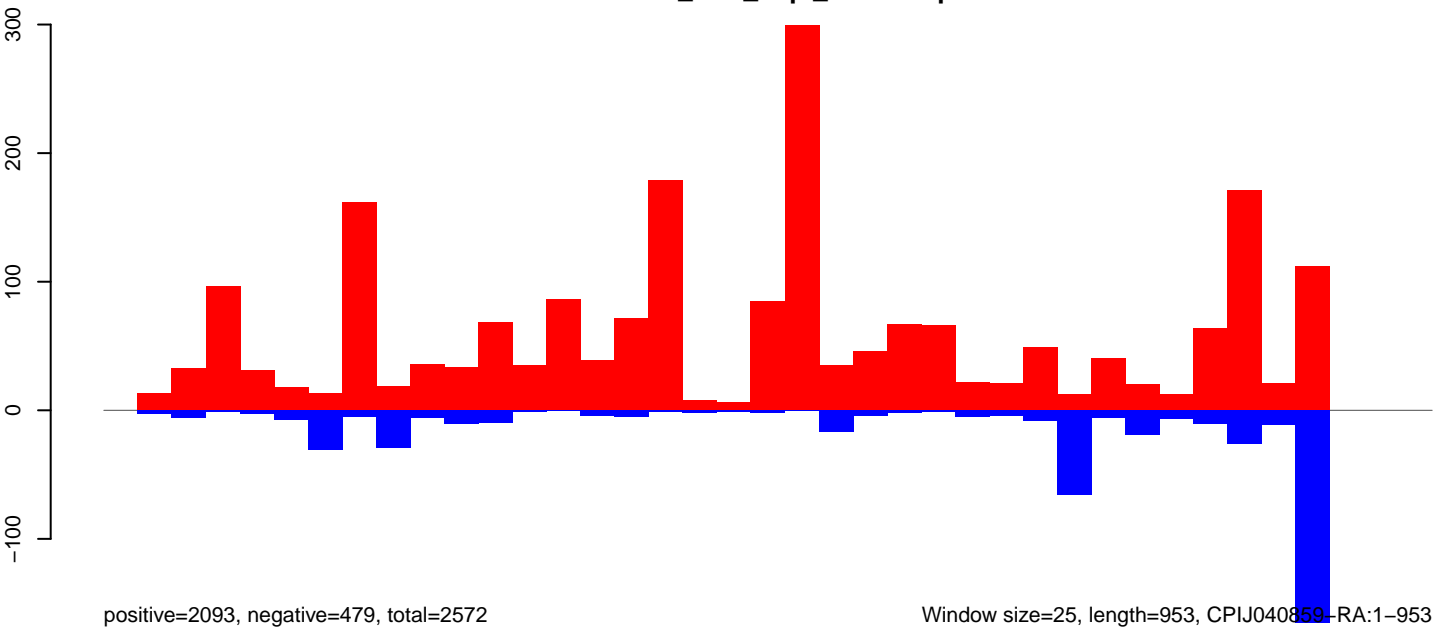

CuQuin_Hsu_6dpi_WNV3.24_35.rep

CuQuin_Hsu_6dpi_WNV3.rep

Window size=25, length=953, CPIJ040859-RA:1-953

CuQuin_Hsu_6dpi_WNV3.18_23.rep

CuQuin_Hsu_6dpi_WNV3.24_35.rep

CuQuin_Hsu_6dpi_WNV3.rep

CuQuin_Hsu_6dpi_WNV3.18_23.rep