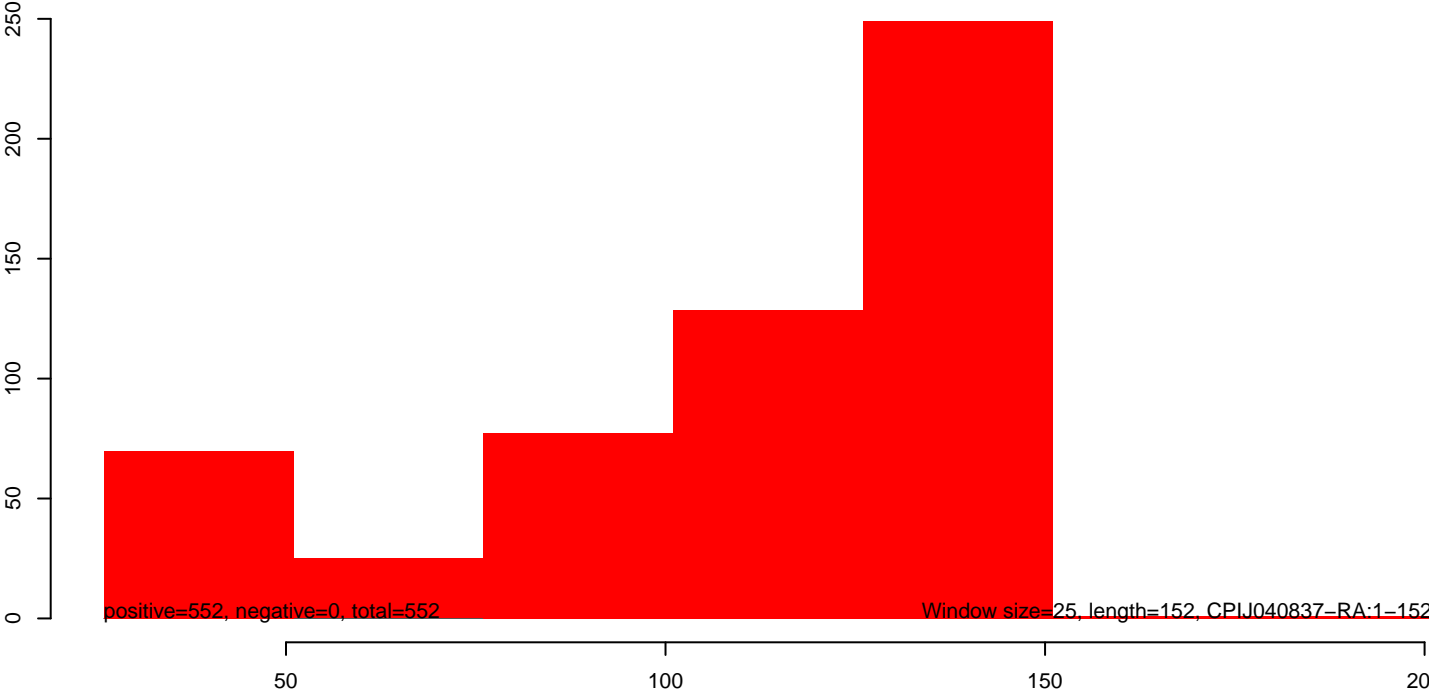

CuQuin_MG_7dpi2.rep